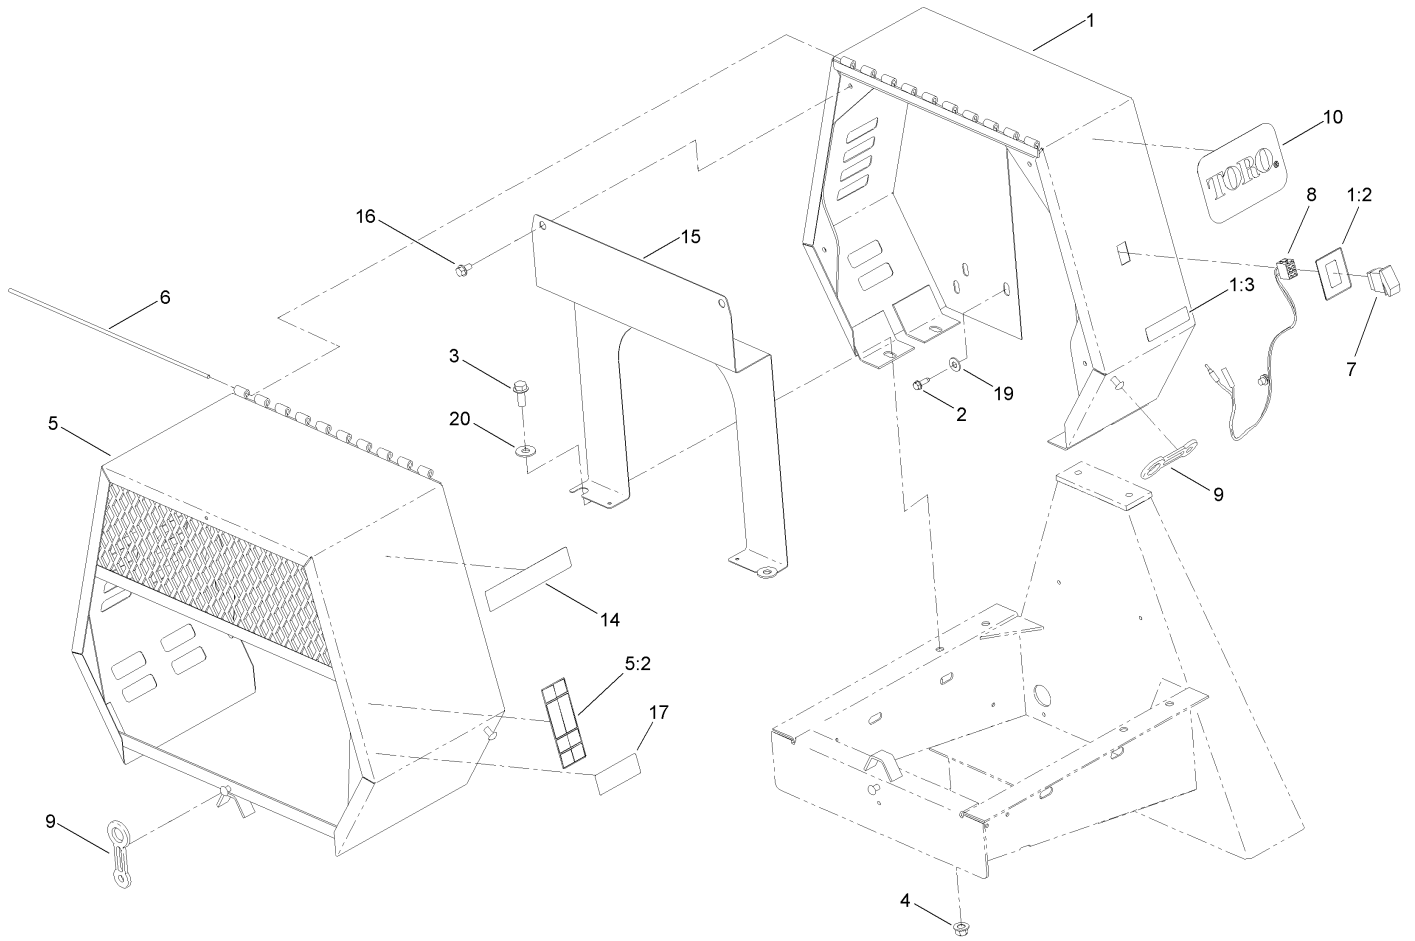

Cowl Assembly

Cowl Assembly (continued)

<i>Ref.</i>	<i>Part Number</i>	<i>Qty.</i>	<i>Description</i>	<i>Ref.</i>	<i>Part Number</i>	<i>Qty.</i>	<i>Description</i>
1	127-2811	1	Stationary Cowl ASM	8	125-4877	1	Harness-Wire, Mixer
1:2	125-4940	1	Decal-Stop, Engine	9	ST47182	3	Latch-Rubber
1:3	117-2718	1	Decal-Arrester, Spark	10	67-7320	2	Decal
2	701243	2	Screw-HWHTF	14	125-4937	2	Decal
3	3234-38	4	Screw-HHF	15	125-8218-03	1	Plate-Engine
4	99-5107	4	Nut-Lock	16	110-9380	2	Screw-HWH
5	127-1685	1	Movable Cowl ASM	17	125-4942	1	Decal
5:2	125-4939	1	Decal-Warning	19	3256-4	2	Washer-Flat
6	ST44368	1	Pin	20	3256-6	2	Washer-Flat
7	95-8999	1	Switch