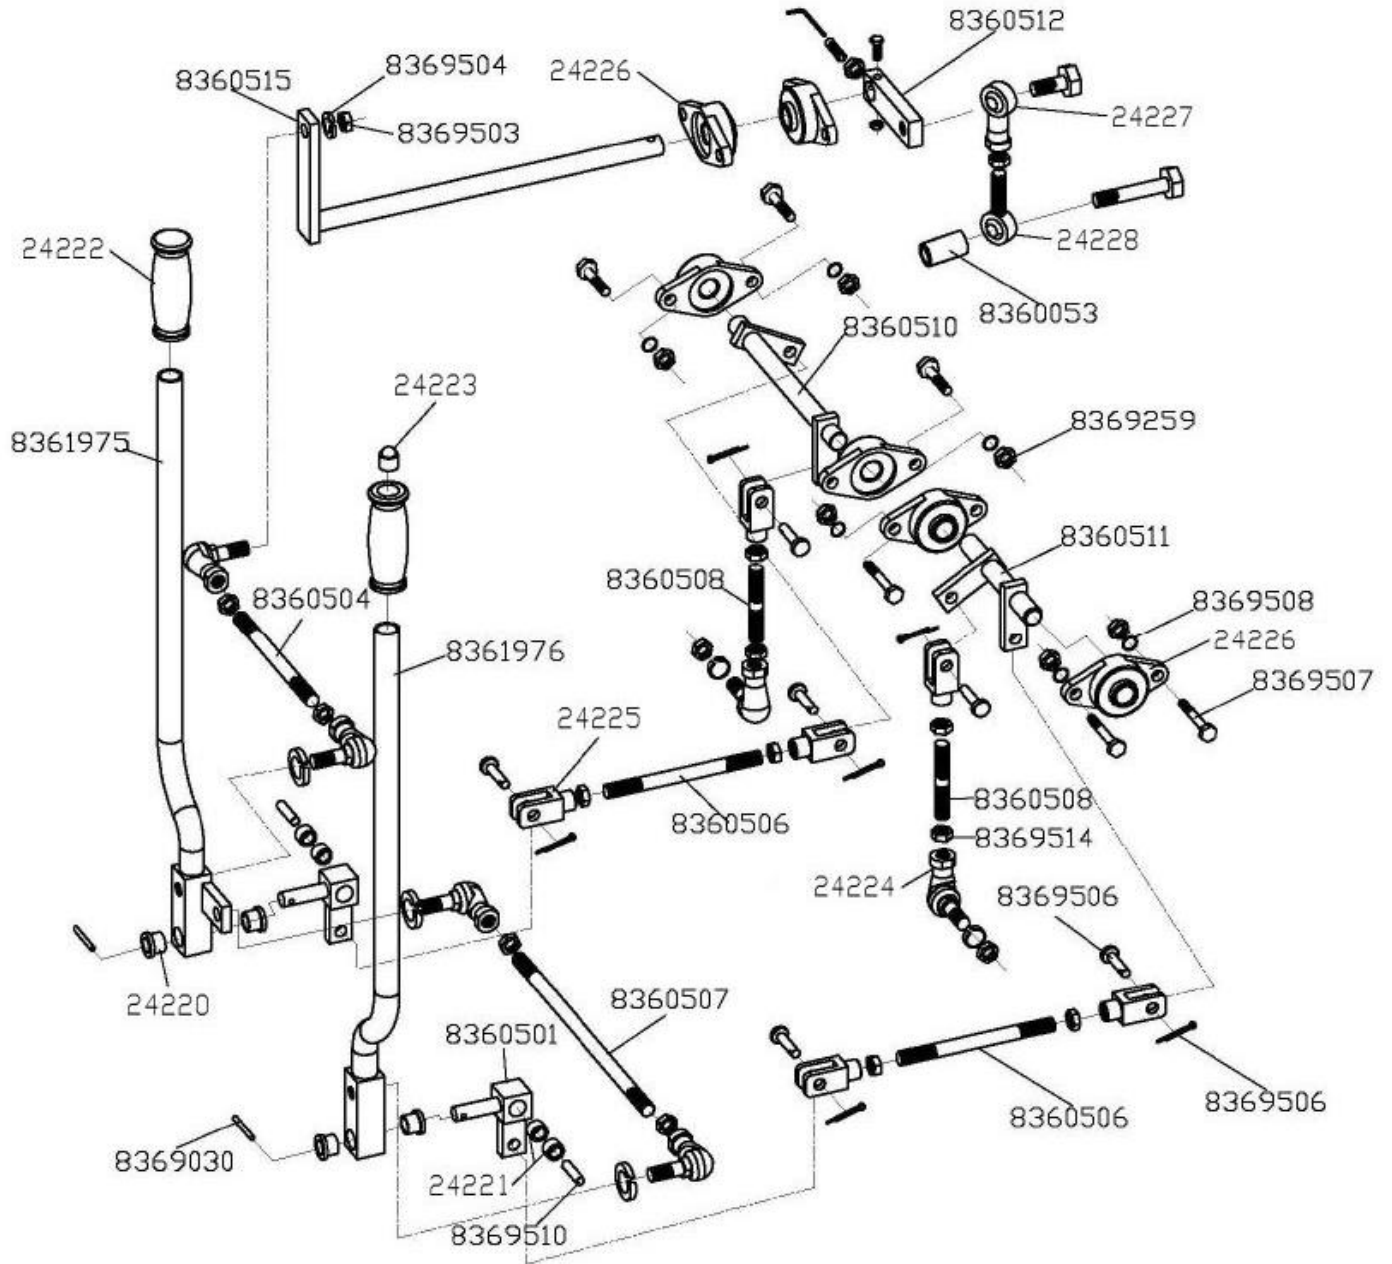

PARTS LIST 2 – RIDE ON TROWELS

BXR830, GAS POWER PLANT

Figure 2: Gas Power Plant

BXR830, GAS POWER PLANT – PARTS LIST 2

Part #	Description	QTY	Remarks
21400	HONDA GX690	1	
8361423	ENGINE MOUNTING BAR	1	
8361423A	ENGINE MOUNTING BAR	1	
8361424	ENGINE MOUNTING BAR	1	
8361424A	ENGINE MOUNTING BAR	1	
24200	CLUTCH	1	
8360060	WASHER	1	
8360061	BUSHING	1	
8360064	WASHER	1	
8360529	BOLT	1	
9155	KEY	1	
8361607	OIL PIPE	1	
24217	WASHER	1	
8361611	BOLT	1	
8361610	BOLT	1	
8360314	PULLEY	1	
24218	MOUNTING PLATE, PULLEY	1	
24219	ADJUST PLATE, PULLEY	1	
24201	BELT	2	
24239	BELT TENSIONER ASSEMBLY	1	

PARTS LIST 4 – RIDE ON TROWELS

BXR830, DRIVING SYSTEM

Figure 4: Driving System

BXR830, DRIVING SYSTEM – PARTS LIST 4

Part #	Description	QTY	Remarks
8361975	DRIVE LEVER, RIGHT	1	
8361976	DRIVE LEVER, LEFT	1	
8360501	T-CONNECTOR	2	
24220	BUSHING	4	
24221	BUSHING	4	
9030	LOCK PIN	2	
9502B	OIL CAP	2	
9502C	OIL CAP	2	
24222	PLASTIC HANDLE	2	
24223	BUTTON, WATER SPRAY SYSTEM	1	
8360504	CONNECT SHAFT	1	
24224	CONNECT BEARING	6	
8360506	CONNECT SHAFT	2	
24225	U-CONNECTOR	6	
8360507	CONNECT SHAFT	2	
8360508	CONNECT SHAFT	2	
8360515	OSCILLATING SHAFT	1	
24226	BRACKET BEARING	1	
8360512	TUMBLE BOARD	1	
8360510	TRANSMISSION SHAFT	1	
8360511	TRANSMISSION SHAFT	1	
24227	BEARING	1	
24228	BEARING	1	
8360053	BEARING	1	