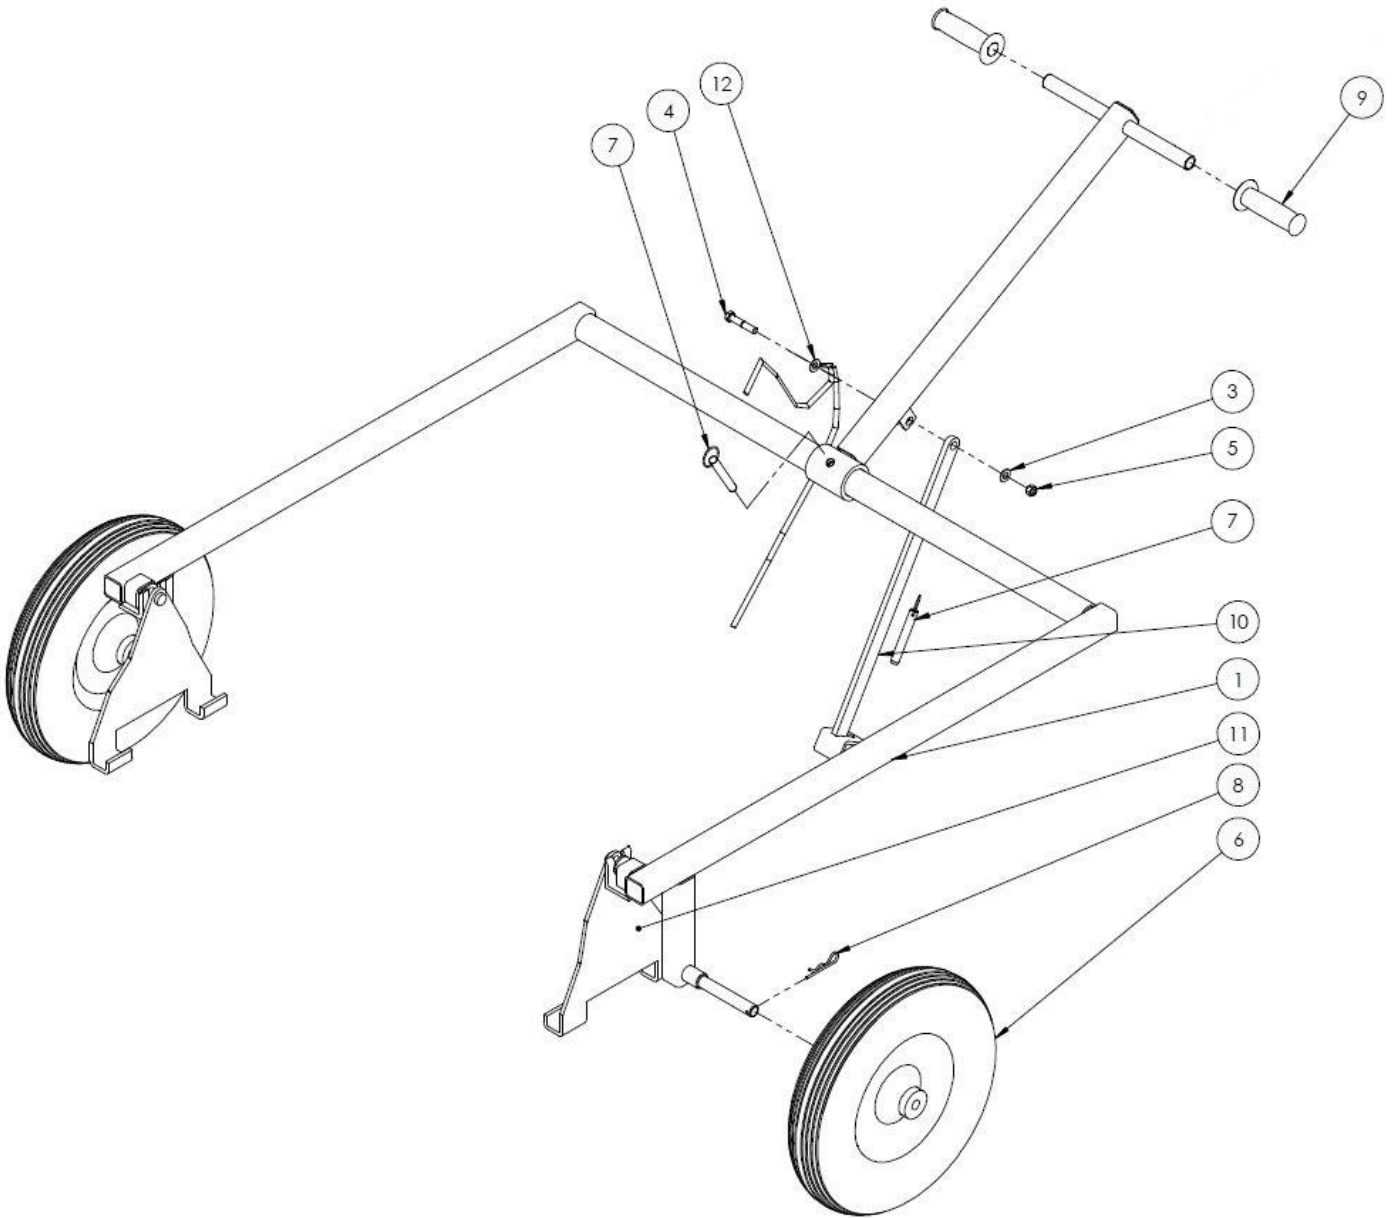

PARTS LIST 12 – RIDE ON TROWELS

BXR830, STANDARD TRANSPORTER

Figure 12: Transporter

BXR830, STANDARD TRANSPORTER – PARTS LIST 12

Item #	Part #	Description	QTY	Remarks
1	22594	TRANSPORTER FRAME	1	
3	11200	3/8" WASHER	1	
4	12859	HHCS, 3/8-16 UNC X 2" LC	1	
5	10317	3/8-16 LOCKNUT, NYLON	1	
6	13198	WHEEL 16" DIA X 4" HUB	2	
7	12487	HITCH PIN LARGE 3-1/2" LG	2	
8	50265	COTTER PIN 1/8" DIA	2	
9	10509	HANDLE GRIP	2	
10	14717	PICKUP BAR	1	
11	14715	TRANSPORTER BRACKET	2	
12	14716	CHAIN LINK W/ 3/8" WASHER	1	