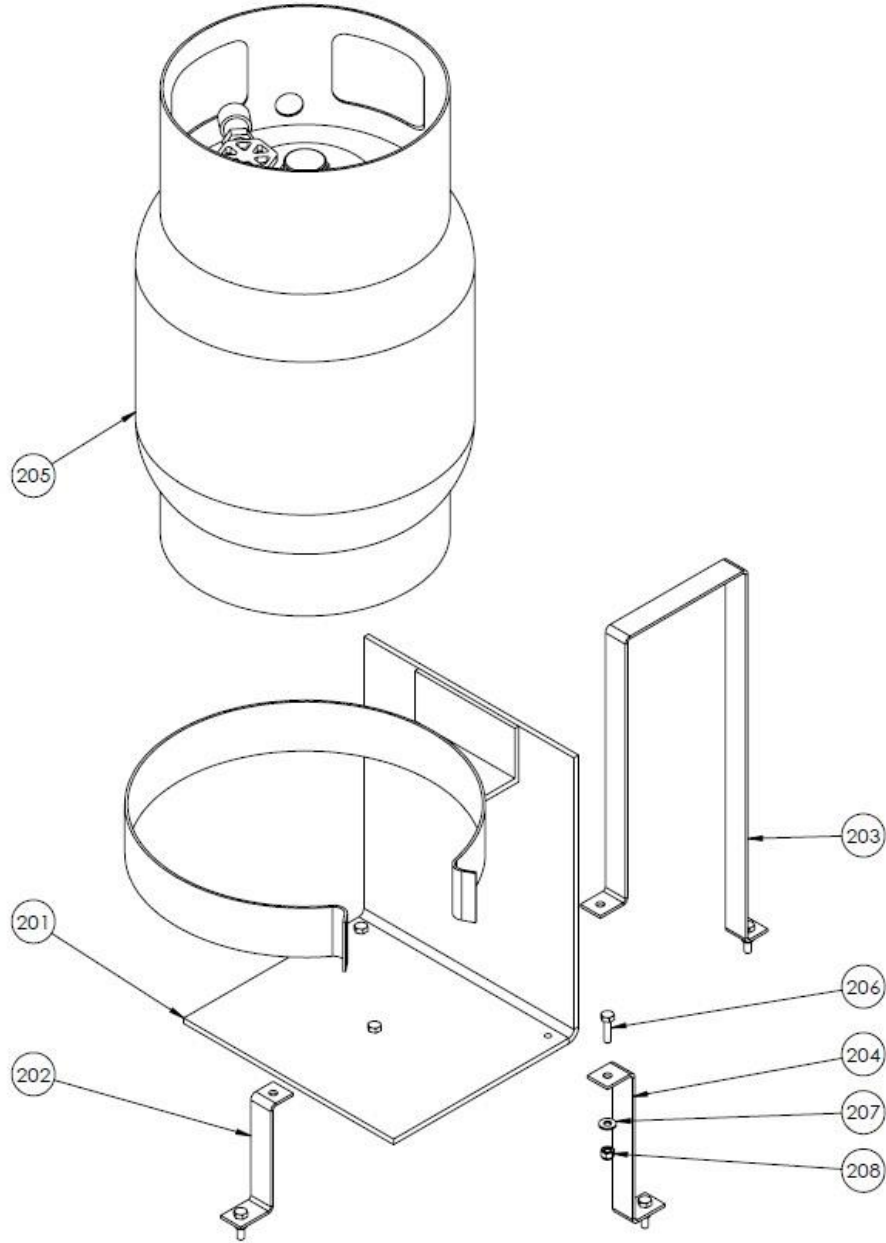

BXR830, FUEL TANK – PARTS LIST 10

Item #	Part #	Description	QTY	Remarks
1	18157-4	WATER TANK BRACKET	1	
2	10192	GAS TANK HOLD DOWN BAR	1	
3	11043	WASHER, 1/4"	12	
4	11832	THREADED ROD, 1/4"-20 x 13"	4	
5	14596	HWHS 1/4"-20 x 1/2" LG THREAD CUTTING	2	
6	18150	GAS TANK	1	
7	50316	HHCS 1/4"-20 UNC x 1" LG	8	
8	11831	CARB CANISTER BRACKET	1	
9	18126	CARB CANISTER	1	
10	18124	CARB CANISTER BRACKET	2	
11	30141	LOCKNUT, 1/4"-20	16	
12	18157-3	SUPPORT	2	
13	18157-2	SUPPORT	1	
14	18157-1	GAS TANK BASE	1	

PARTS LIST 11 – RIDE ON TROWELS

BXR830, PROPANE TANK

Figure 11: Propane Tank

BXR830, PROPANE TANK – PARTS LIST 11

Item #	Part #	Description	QTY	Remarks
201	24249	PROPANE TANK MOUNT	1	
202	18157-2	SUPPORT	1	
203	18157-4	WATER TANK BRACKET	1	
204	18157-3	SUPPORT	2	
205	24263	PROPANE TANK	1	
206	50316	HHCS ¼"-20 x 1" LG	7	
207	11043	WASHER, ¼"	7	
208	30141	LOCKNUT, ¼"-20	7	

PARTS LIST 12 – RIDE ON TROWELS

BXR830, STANDARD TRANSPORTER

Figure 12: Transporter

BXR830, STANDARD TRANSPORTER – PARTS LIST 12

Item #	Part #	Description	QTY	Remarks
1	22594	TRANSPORTER FRAME	1	
3	11200	3/8" WASHER	1	
4	12859	HHCS, 3/8-16 UNC X 2" LC	1	
5	10317	3/8-16 LOCKNUT, NYLON	1	
6	13198	WHEEL 16" DIA X 4" HUB	2	
7	12487	HITCH PIN LARGE 3-1/2" LG	2	
8	50265	COTTER PIN 1/8" DIA	2	
9	10509	HANDLE GRIP	2	
10	14717	PICKUP BAR	1	
11	14715	TRANSPORTER BRACKET	2	
12	14716	CHAIN LINK W/ 3/8" WASHER	1	