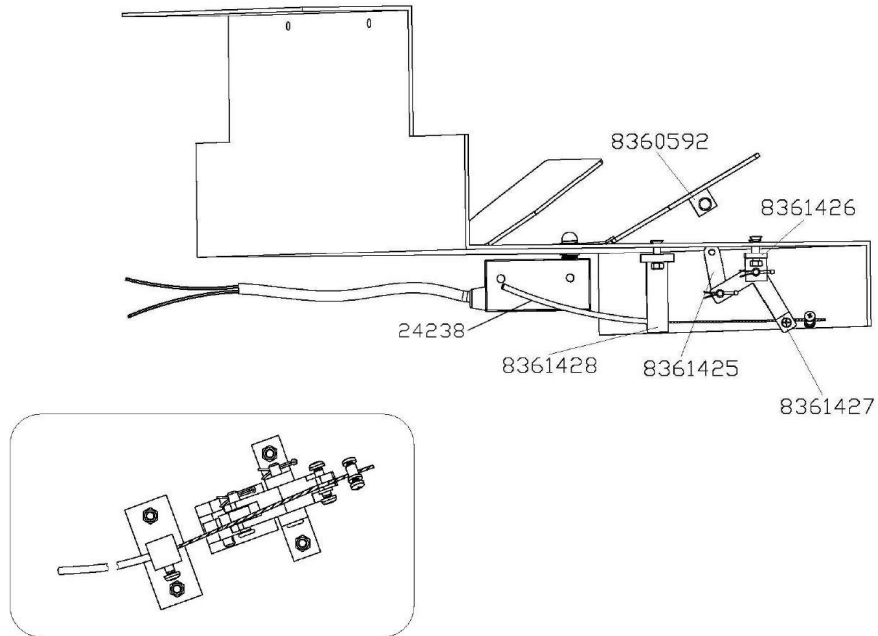

PARTS LIST 7 – RIDE ON TROWELS

BXR830, GEARBOX ASSEMBLY, LEFT (CW)

Figure 7: Gearbox Assembly
Left (CW)

BXR830, GEARBOX ASSEMBLY LEFT (CW) – PARTS LIST 7

Part #	Description	QTY	Remarks
8364003L	GEARBOX CASING	1	
4464005	GEARBOX COVER	1	
8364010L	BRONZE GEAR	1	
8364013L	COUNTER SHAFT	1	
8364011L	MAIN SHAFT	1	
4464008	SHIMMING	1	
4364006	PRESSURE WASHER	1	
4464015	SHIMMING	2	
4464012	LEFT BEARING FLANGE	1	
8364014	LEFT BEARING FLANGE	1	
4364100	RELEASE VALVE	1	
9118	SCREW	8	
4364007	SCREW	1	
9144	BEARING	1	
9141	BEARING	1	
9143	BEARING	1	
9043	SCREW	1	
9055	SEAL	1	
9064	GLASS EYE	1	
9053	PLUG	1	
9156	KEY	1	
24206	YOKE ARM	1	
4465509	SHAFT, YOKE ARM	1	
9202	RETAINER RING	1	
4466002	PRESSURE PLATE COVER	1	
8366003	PRESSURE PLATE	1	
24209	LEFT SPIDER PLATE	1	
24233	LIFT LEVER	4	
24234	BUSHING	1	
24207	TROWEL ARM	4	
9059	NUT	8	
9066	SCREW	8	
9067	BOLT	4	
9068	BOLT	1	
9140	BEARING	1	
9153	SEAL	1	
9154	KEY	1	
9222	BEARING	1	

PARTS LIST 8 – RIDE ON TROWELS

BXR830, SPRAY SYSTEM

Figure 8: Spray System

BXR830, SPRAY SYSTEM – PARTS LIST 8

Part #	Description	QTY	Remarks
8360589	HOSE, GAS	2	
24235	VALVE	1	
8360754	WATER PIPE	2	
8361071	JOINT	6	
24236	SOLENOID PILOT ACTUATED VALVE	1	
24237	WATER PUMP	1	
8361144	MOUNTING PLATE, WATER PUMP	1	

PARTS LIST 9 – RIDE ON TROWELS

BXR830, FOOT THROTTLE KIT

Figure 9: Foot Throttle Kit

BXR830, FOOT THROTTLE KIT – PARTS LIST 9

Part #	Description	QTY	Remarks
8360592	FOOT THROTTLE PARTS	1	
8361425		1	
8361426		1	
8361427		1	
8361428		1	
24238		THROTTLE CABLE	1