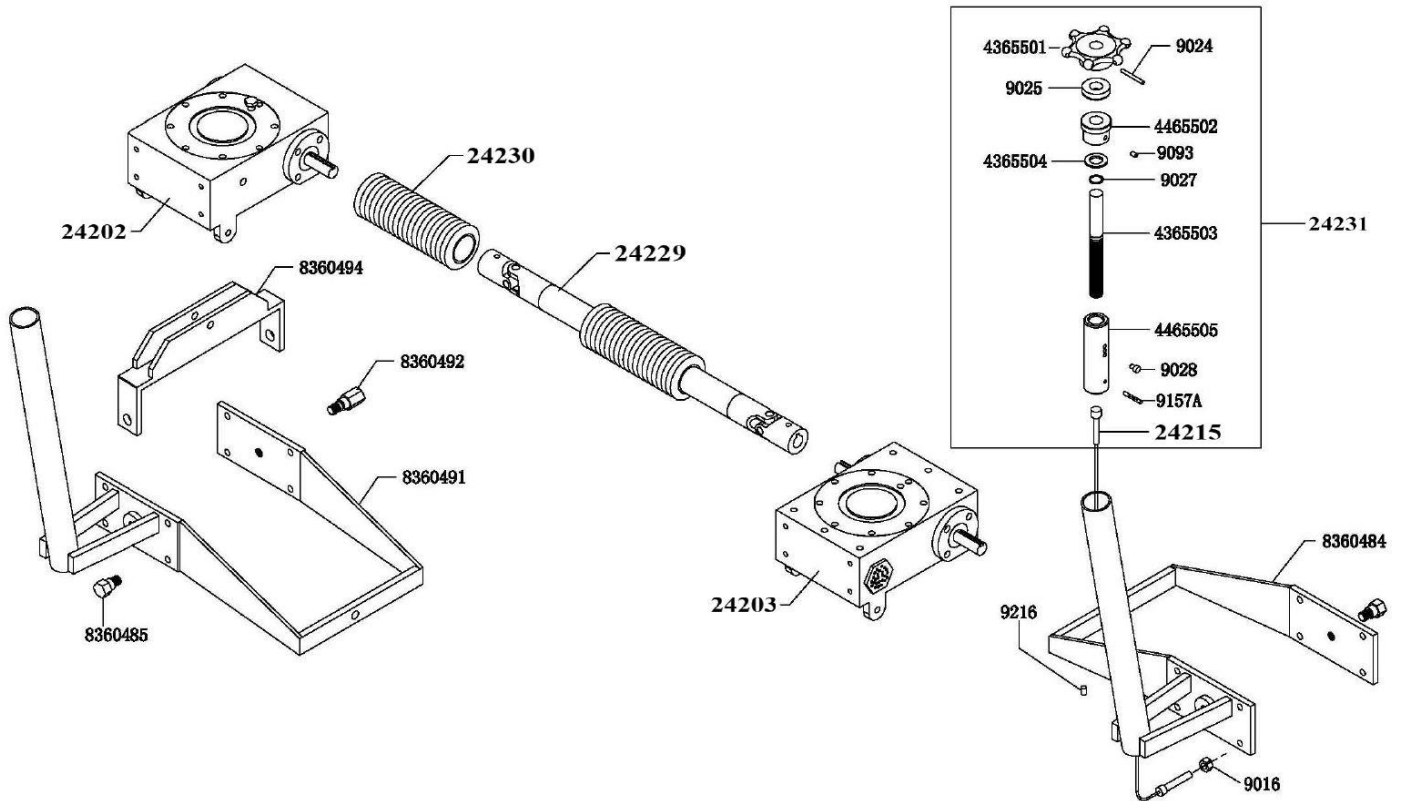

PARTS LIST 5 – RIDE ON TROWELS

BXR830, STEERING AND BLADE PITCH SYSTEM

Figure 5: Steering and Blade Pitch System

BXR830, STEERING AND BLADE PITCH SYSTEM – PARTS LIST 5

Part #	Description	QTY	Remarks
24229	JOINT SHAFT	1	
24230	RUBBER COVER	2	
24202	GEARBOX, RIGHT	1	
24203	GEARBOX, LEFT	1	
8360491	BRACKET, RIGHT	1	
8360494	BRACKET	2	
8360485	BOLT	1	
8360492	BOLT	1	
8360484	BRACKET, LEFT	1	
9216	SCREW	1	
0470	QUICK PITCH	2	
9025	BEARING	2	
9024	LOCK PIN	2	
4465502	BUSHING	2	
4365504	WASHER	2	
9026	SCREW	2	
9027	WASHER	2	
4365503	ADJUST SHAFT	2	
4465505	ADJUST SHAFT BUSHING	2	
9028	SCREW	2	
9157a	PIN	2	
24215	WIRE	2	

PARTS LIST 6 – RIDE ON TROWELS

BXR830, GEARBOX ASSEMBLY, RIGHT (CCW)

Figure 6: Gearbox Assembly
Right (CCW)

BXR830, GEARBOX ASSEMBLY RIGHT (CCW) – PARTS LIST 6

Part #	Description	QTY	Remarks
8364003R	GEARBOX CASING	1	
4464005	GEARBOX COVER	1	
8364010R	BRONZE GEAR	1	
8364013R	COUNTER SHAFT	1	
8354011R	MAIN SHAFT	1	
4464008	SHIMMING	1	
4364006	PRESSURE WASHER	1	
4464015	SHIMMING	2	
4464012	RIGHT BEARING FLANGE	1	
4464014	RIGHT BEARING FLANGE	1	
4364100	RELEASE VALVE	1	
9118	SCREW	8	
9145	SCREW	1	
9144	BEARING	1	
9141	BEARING	1	
9143	BEARING	1	
9043	SCREW	1	
9055	SEAL	1	
9064	GLASS EYE	1	
9053	PLUG	1	
9156	KEY	1	
24206	YOKE ARM	1	
4465509	SHAFT, YOKE ARM	1	
9202	RETAINER RING	1	
4466002	PRESSURE PLATE COVER	1	
8366003	PRESSURE PLATE	1	
24208	RIGHT SPIDER PLATE	1	
24232	LIFT LEVER	4	
24234	BUSHING	1	
24207	TROWEL ARM	4	
9059	NUT	8	
9066	SCREW	8	
9067	BOLT	4	
9068	BOLT	1	
9140	BEARING	1	
9153	SEAL	1	
9154	KEY	1	
9222	BEARING	1	