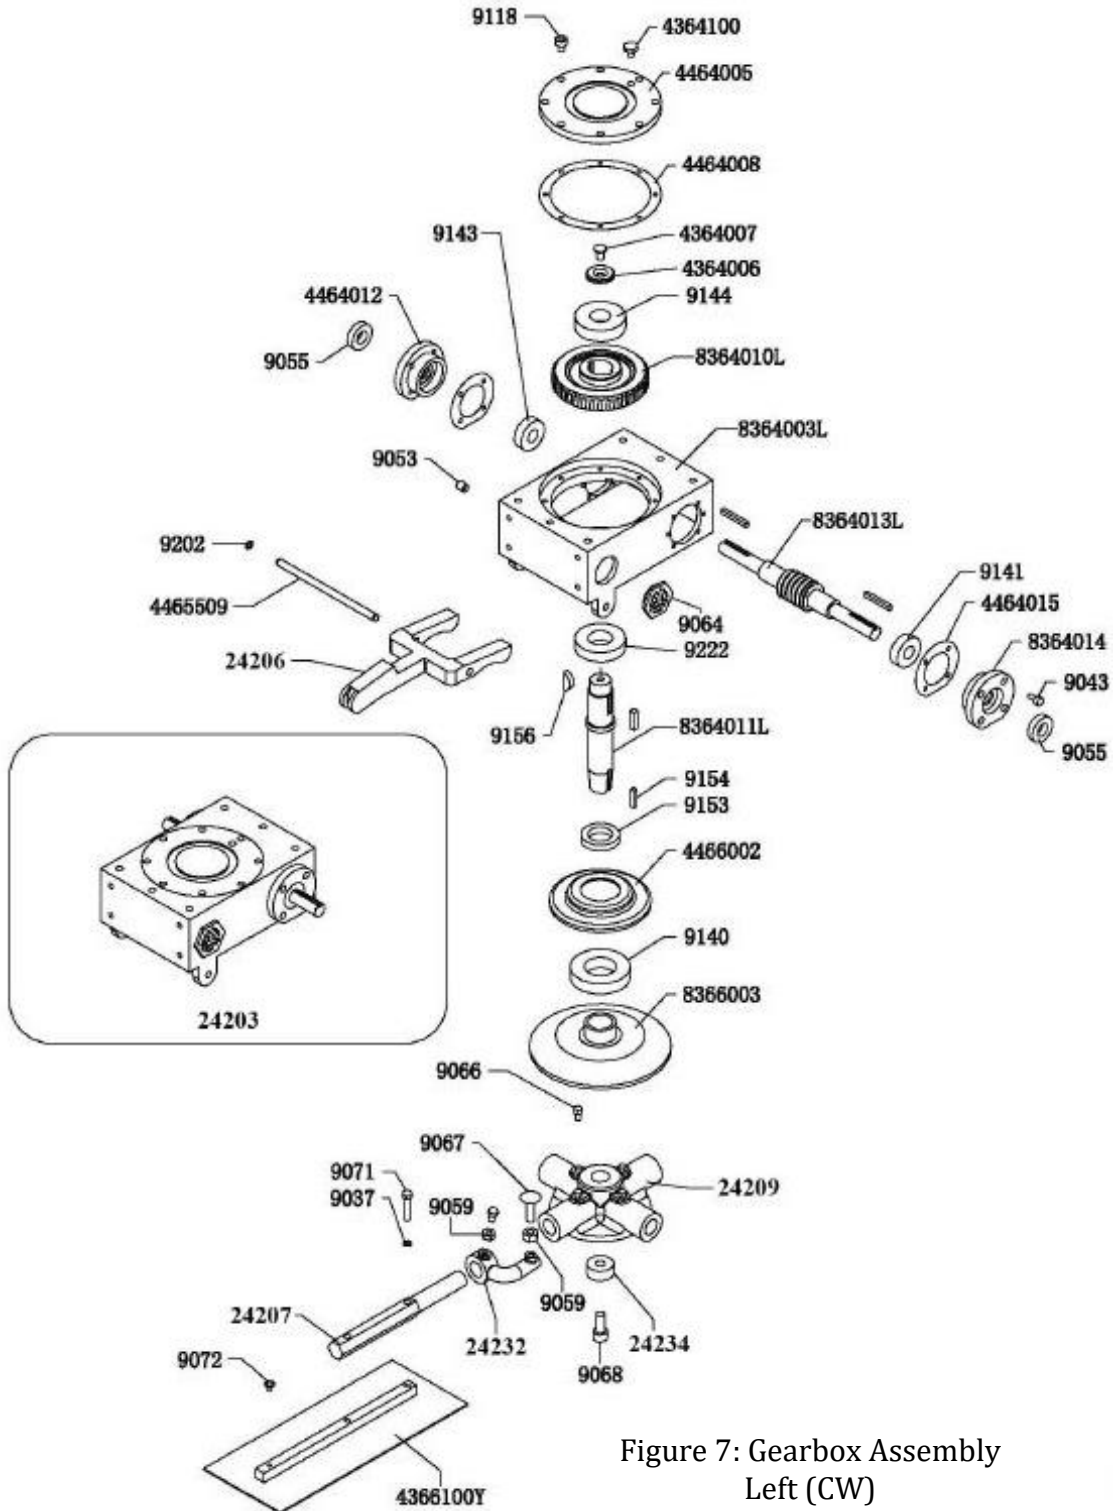

PARTS LIST 6 – RIDE ON TROWELS

BXR830, GEARBOX ASSEMBLY, RIGHT (CCW)

Figure 6: Gearbox Assembly
Right (CCW)

BXR830, GEARBOX ASSEMBLY RIGHT (CCW) – PARTS LIST 6

Part #	Description	QTY	Remarks
8364003R	GEARBOX CASING	1	
4464005	GEARBOX COVER	1	
8364010R	BRONZE GEAR	1	
8364013R	COUNTER SHAFT	1	
8354011R	MAIN SHAFT	1	
4464008	SHIMMING	1	
4364006	PRESSURE WASHER	1	
4464015	SHIMMING	2	
4464012	RIGHT BEARING FLANGE	1	
4464014	RIGHT BEARING FLANGE	1	
4364100	RELEASE VALVE	1	
9118	SCREW	8	
9145	SCREW	1	
9144	BEARING	1	
9141	BEARING	1	
9143	BEARING	1	
9043	SCREW	1	
9055	SEAL	1	
9064	GLASS EYE	1	
9053	PLUG	1	
9156	KEY	1	
24206	YOKE ARM	1	
4465509	SHAFT, YOKE ARM	1	
9202	RETAINER RING	1	
4466002	PRESSURE PLATE COVER	1	
8366003	PRESSURE PLATE	1	
24208	RIGHT SPIDER PLATE	1	
24232	LIFT LEVER	4	
24234	BUSHING	1	
24207	TROWEL ARM	4	
9059	NUT	8	
9066	SCREW	8	
9067	BOLT	4	
9068	BOLT	1	
9140	BEARING	1	
9153	SEAL	1	
9154	KEY	1	
9222	BEARING	1	

PARTS LIST 7 – RIDE ON TROWELS

BXR830, GEARBOX ASSEMBLY, LEFT (CW)

Figure 7: Gearbox Assembly
Left (CW)

BXR830, GEARBOX ASSEMBLY LEFT (CW) – PARTS LIST 7

Part #	Description	QTY	Remarks
8364003L	GEARBOX CASING	1	
4464005	GEARBOX COVER	1	
8364010L	BRONZE GEAR	1	
8364013L	COUNTER SHAFT	1	
8364011L	MAIN SHAFT	1	
4464008	SHIMMING	1	
4364006	PRESSURE WASHER	1	
4464015	SHIMMING	2	
4464012	LEFT BEARING FLANGE	1	
8364014	LEFT BEARING FLANGE	1	
4364100	RELEASE VALVE	1	
9118	SCREW	8	
4364007	SCREW	1	
9144	BEARING	1	
9141	BEARING	1	
9143	BEARING	1	
9043	SCREW	1	
9055	SEAL	1	
9064	GLASS EYE	1	
9053	PLUG	1	
9156	KEY	1	
24206	YOKE ARM	1	
4465509	SHAFT, YOKE ARM	1	
9202	RETAINER RING	1	
4466002	PRESSURE PLATE COVER	1	
8366003	PRESSURE PLATE	1	
24209	LEFT SPIDER PLATE	1	
24233	LIFT LEVER	4	
24234	BUSHING	1	
24207	TROWEL ARM	4	
9059	NUT	8	
9066	SCREW	8	
9067	BOLT	4	
9068	BOLT	1	
9140	BEARING	1	
9153	SEAL	1	
9154	KEY	1	
9222	BEARING	1	