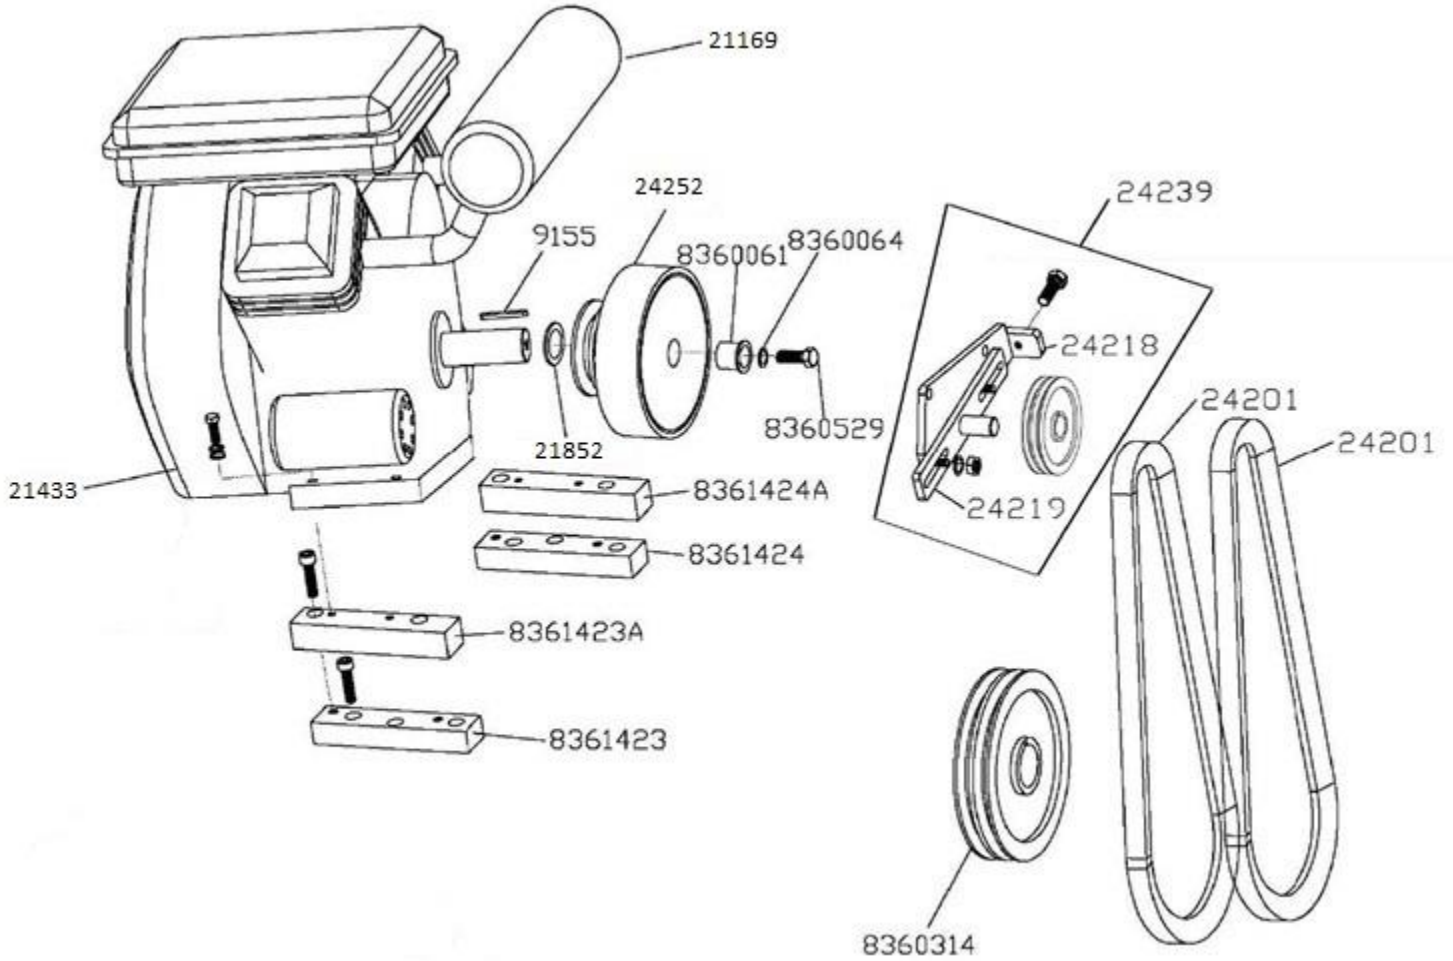

PARTS LIST 2 – RIDE ON TROWELS

BXR830, GAS POWER PLANT

Figure 2: Gas Power Plant

BXR830, GAS POWER PLANT – PARTS LIST 2

Part #	Description	QTY	Remarks
21400	HONDA GX690	1	
8361423	ENGINE MOUNTING BAR	1	
8361423A	ENGINE MOUNTING BAR	1	
8361424	ENGINE MOUNTING BAR	1	
8361424A	ENGINE MOUNTING BAR	1	
24200	CLUTCH	1	
8360060	WASHER	1	
8360061	BUSHING	1	
8360064	WASHER	1	
8360529	BOLT	1	
9155	KEY	1	
8361607	OIL PIPE	1	
24217	WASHER	1	
8361611	BOLT	1	
8361610	BOLT	1	
8360314	PULLEY	1	
24218	MOUNTING PLATE, PULLEY	1	
24219	ADJUST PLATE, PULLEY	1	
24201	BELT	2	
24239	BELT TENSIONER ASSEMBLY	1	

PARTS LIST 3 – RIDE ON TROWELS

BXR830, PROPANE POWER PLANT

Figure 3: Propane Power Plant

BXR830, PROPANE POWER PLANT – PARTS LIST 3

Part #	Description	QTY	Remarks
21433	B&S, 627CC, PROPANE	1	
8361423	ENGINE MOUNTING BAR	1	
8361423A	ENGINE MOUNTING BAR	1	
8361424	ENGINE MOUNTING BAR	1	
8361424A	ENGINE MOUNTING BAR	1	
24252	CLUTCH	1	
21852	SPACER	1	
8360061	BUSHING	1	
8360064	WASHER	1	
8360529	BOLT	1	
9155	KEY	1	
8360314	PULLEY	1	
24218	MOUNTING PLATE, PULLEY	1	
24219	ADJUST PLATE, PULLEY	1	
24201	BELT	2	
24239	BELT TENSIONER ASSEMBLY	1	
21169	CATALYTIC MUFFLER	1	
16177	EMISSION DATA ANALYZER	1	NOT SHOWN
21854	REGULATOR MOUNT BRACKET	1	NOT SHOWN
24251	WIRING	1	NOT SHOWN
24250	KIT: HOSES, REGULATOR	1	NOT SHOWN