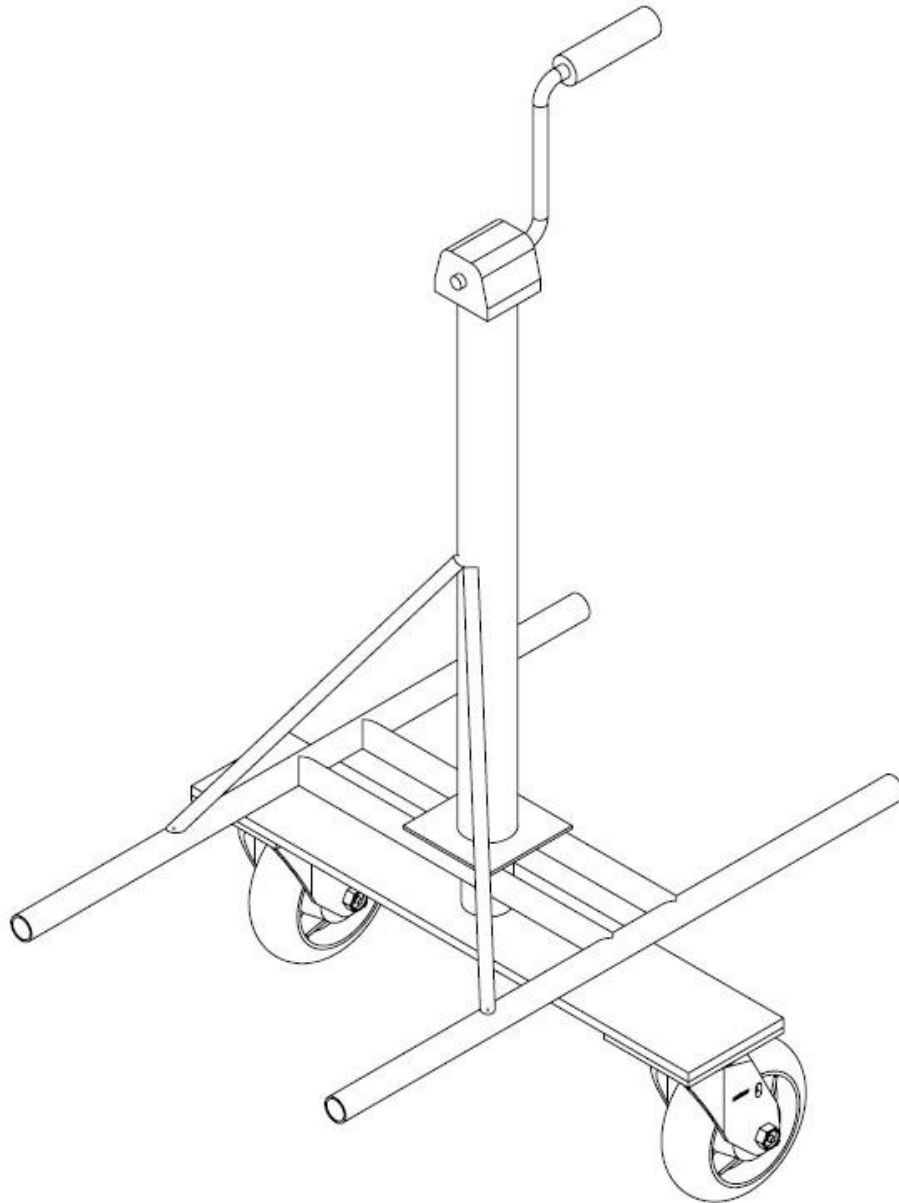

PARTS LIST 12 – RIDE ON TROWELS

BXR830, STANDARD TRANSPORTER

Figure 12: Transporter

BXR830, STANDARD TRANSPORTER – PARTS LIST 12

Item #	Part #	Description	QTY	Remarks
1	22594	TRANSPORTER FRAME	1	
3	11200	3/8" WASHER	1	
4	12859	HHCS, 3/8-16 UNC X 2" LC	1	
5	10317	3/8-16 LOCKNUT, NYLON	1	
6	13198	WHEEL 16" DIA X 4" HUB	2	
7	12487	HITCH PIN LARGE 3-1/2" LG	2	
8	50265	COTTER PIN 1/8" DIA	2	
9	10509	HANDLE GRIP	2	
10	14717	PICKUP BAR	1	
11	14715	TRANSPORTER BRACKET	2	
12	14716	CHAIN LINK W/ 3/8" WASHER	1	

PARTS LIST 12 – RIDE ON TROWELS

BXR830, FRAME MOUNT TRANSPORTER

Figure 13: Transporter

BXR830, FRAME MOUNT TRANSPORTER – PARTS LIST 12

Item #	Part #	Description	QTY	Remarks
1	25120	FRAME MOUNT TRANSPORTER, COMPLETE, INCLUDES BOTH SIDES	1	