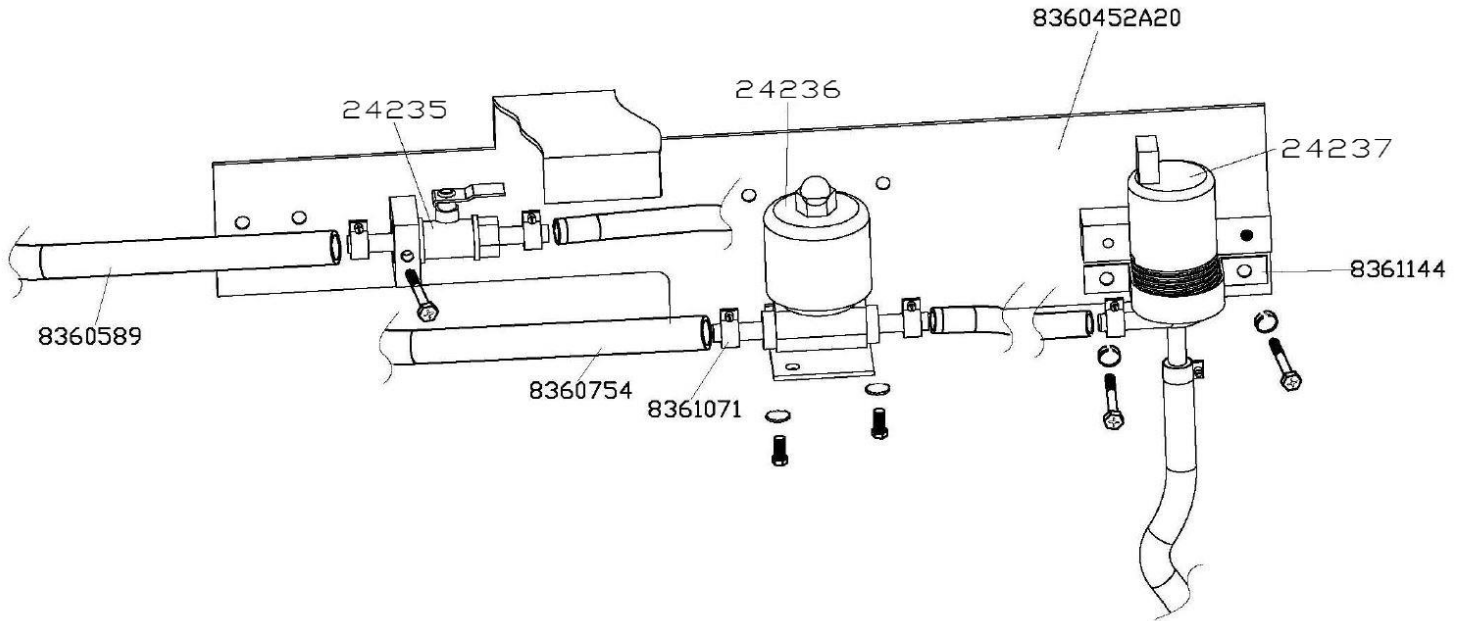

PARTS LIST 7 – RIDE ON TROWELS

BXR830, GEARBOX ASSEMBLY, LEFT (CW)

Figure 7: Gearbox Assembly
Left (CW)

BXR830, GEARBOX ASSEMBLY LEFT (CW) – PARTS LIST 7

Part #	Description	QTY	Remarks
8364003L	GEARBOX CASING	1	
4464005	GEARBOX COVER	1	
8364010L	BRONZE GEAR	1	
8364013L	COUNTER SHAFT	1	
8364011L	MAIN SHAFT	1	
4464008	SHIMMING	1	
4364006	PRESSURE WASHER	1	
4464015	SHIMMING	2	
4464012	LEFT BEARING FLANGE	1	
8364014	LEFT BEARING FLANGE	1	
4364100	RELEASE VALVE	1	
9118	SCREW	8	
4364007	SCREW	1	
9144	BEARING	1	
9141	BEARING	1	
9143	BEARING	1	
9043	SCREW	1	
9055	SEAL	1	
9064	GLASS EYE	1	
9053	PLUG	1	
9156	KEY	1	
24206	YOKE ARM	1	
4465509	SHAFT, YOKE ARM	1	
9202	RETAINER RING	1	
4466002	PRESSURE PLATE COVER	1	
8366003	PRESSURE PLATE	1	
24209	LEFT SPIDER PLATE	1	
24233	LIFT LEVER	4	
24234	BUSHING	1	
24207	TROWEL ARM	4	
9059	NUT	8	
9066	SCREW	8	
9067	BOLT	4	
9068	BOLT	1	
9140	BEARING	1	
9153	SEAL	1	
9154	KEY	1	
9222	BEARING	1	

PARTS LIST 8 – RIDE ON TROWELS

BXR830, SPRAY SYSTEM

Figure 8: Spray System

BXR830, SPRAY SYSTEM – PARTS LIST 8

Part #	Description	QTY	Remarks
8360589	HOSE, GAS	2	
24235	VALVE	1	
8360754	WATER PIPE	2	
8361071	JOINT	6	
24236	SOLENOID PILOT ACTUATED VALVE	1	
24237	WATER PUMP	1	
8361144	MOUNTING PLATE, WATER PUMP	1	