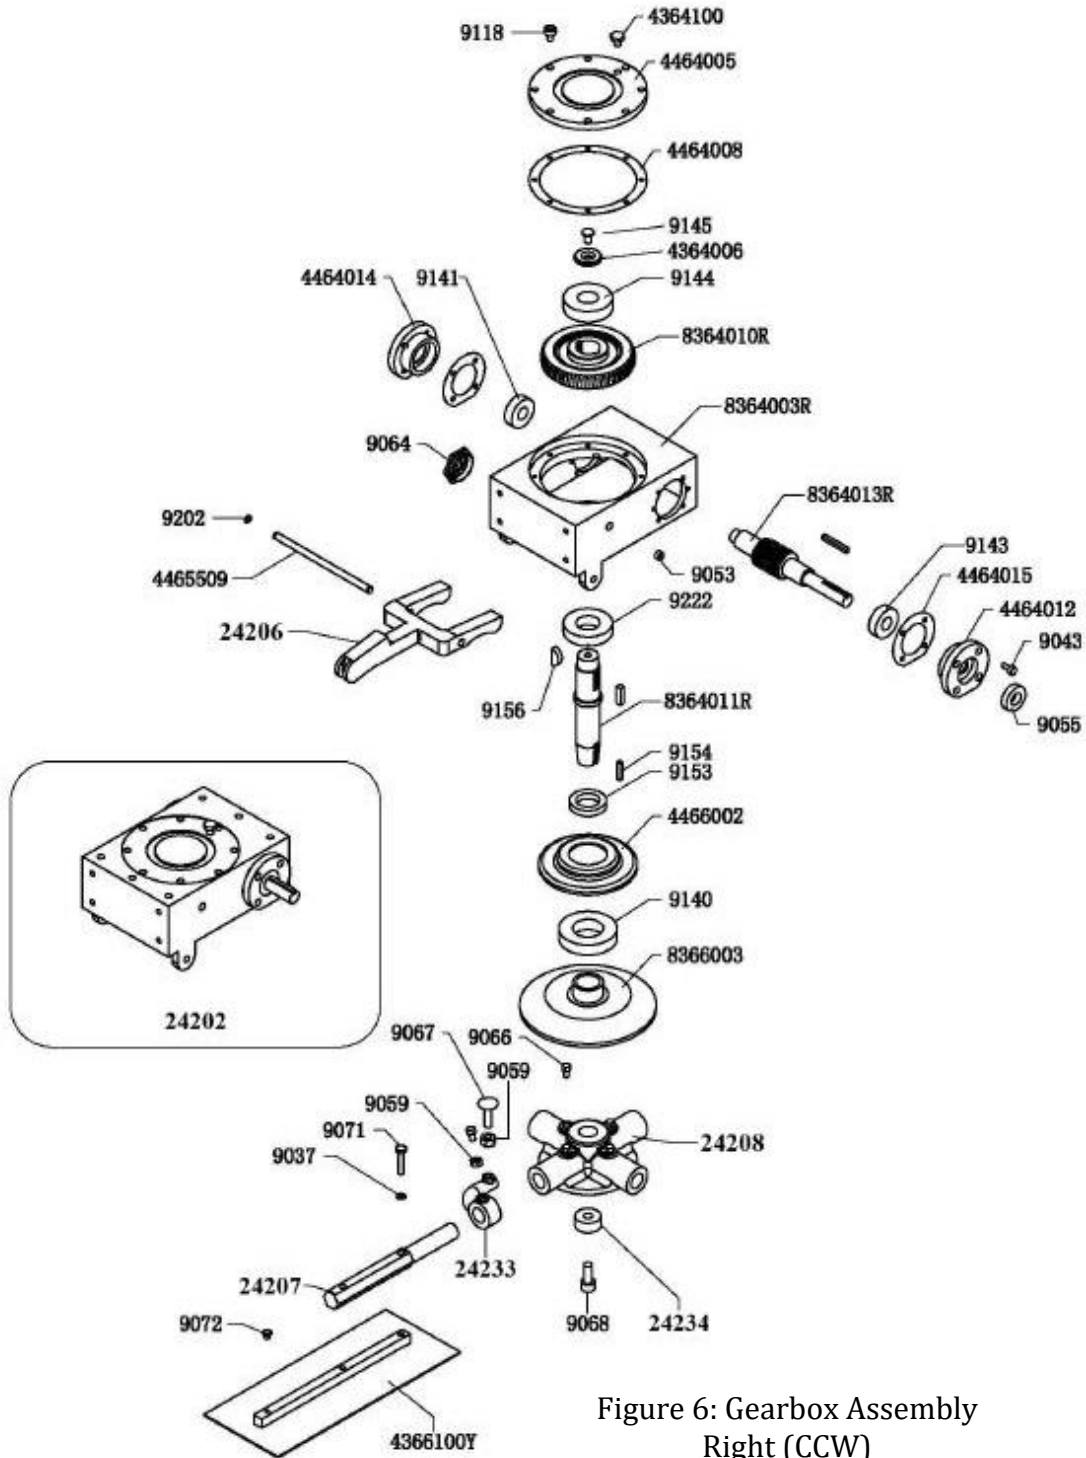

PARTS LIST 6 – RIDE ON TROWELS

BXR830, GEARBOX ASSEMBLY, RIGHT (CCW)

Figure 6: Gearbox Assembly
Right (CCW)

BXR830, GEARBOX ASSEMBLY RIGHT (CCW) – PARTS LIST 6

Part #	Description	QTY	Remarks
8364003R	GEARBOX CASING	1	
4464005	GEARBOX COVER	1	
8364010R	BRONZE GEAR	1	
8364013R	COUNTER SHAFT	1	
8354011R	MAIN SHAFT	1	
4464008	SHIMMING	1	
4364006	PRESSURE WASHER	1	
4464015	SHIMMING	2	
4464012	RIGHT BEARING FLANGE	1	
4464014	RIGHT BEARING FLANGE	1	
4364100	RELEASE VALVE	1	
9118	SCREW	8	
9145	SCREW	1	
9144	BEARING	1	
9141	BEARING	1	
9143	BEARING	1	
9043	SCREW	1	
9055	SEAL	1	
9064	GLASS EYE	1	
9053	PLUG	1	
9156	KEY	1	
24206	YOKE ARM	1	
4465509	SHAFT, YOKE ARM	1	
9202	RETAINER RING	1	
4466002	PRESSURE PLATE COVER	1	
8366003	PRESSURE PLATE	1	
24208	RIGHT SPIDER PLATE	1	
24232	LIFT LEVER	4	
24234	BUSHING	1	
24207	TROWEL ARM	4	
9059	NUT	8	
9066	SCREW	8	
9067	BOLT	4	
9068	BOLT	1	
9140	BEARING	1	
9153	SEAL	1	
9154	KEY	1	
9222	BEARING	1	

PARTS LIST 7 – RIDE ON TROWELS

BXR830, GEARBOX ASSEMBLY, LEFT (CW)

Figure 7: Gearbox Assembly
Left (CW)

BXR830, GEARBOX ASSEMBLY LEFT (CW) – PARTS LIST 7

Part #	Description	QTY	Remarks
8364003L	GEARBOX CASING	1	
4464005	GEARBOX COVER	1	
8364010L	BRONZE GEAR	1	
8364013L	COUNTER SHAFT	1	
8364011L	MAIN SHAFT	1	
4464008	SHIMMING	1	
4364006	PRESSURE WASHER	1	
4464015	SHIMMING	2	
4464012	LEFT BEARING FLANGE	1	
8364014	LEFT BEARING FLANGE	1	
4364100	RELEASE VALVE	1	
9118	SCREW	8	
4364007	SCREW	1	
9144	BEARING	1	
9141	BEARING	1	
9143	BEARING	1	
9043	SCREW	1	
9055	SEAL	1	
9064	GLASS EYE	1	
9053	PLUG	1	
9156	KEY	1	
24206	YOKE ARM	1	
4465509	SHAFT, YOKE ARM	1	
9202	RETAINER RING	1	
4466002	PRESSURE PLATE COVER	1	
8366003	PRESSURE PLATE	1	
24209	LEFT SPIDER PLATE	1	
24233	LIFT LEVER	4	
24234	BUSHING	1	
24207	TROWEL ARM	4	
9059	NUT	8	
9066	SCREW	8	
9067	BOLT	4	
9068	BOLT	1	
9140	BEARING	1	
9153	SEAL	1	
9154	KEY	1	
9222	BEARING	1	