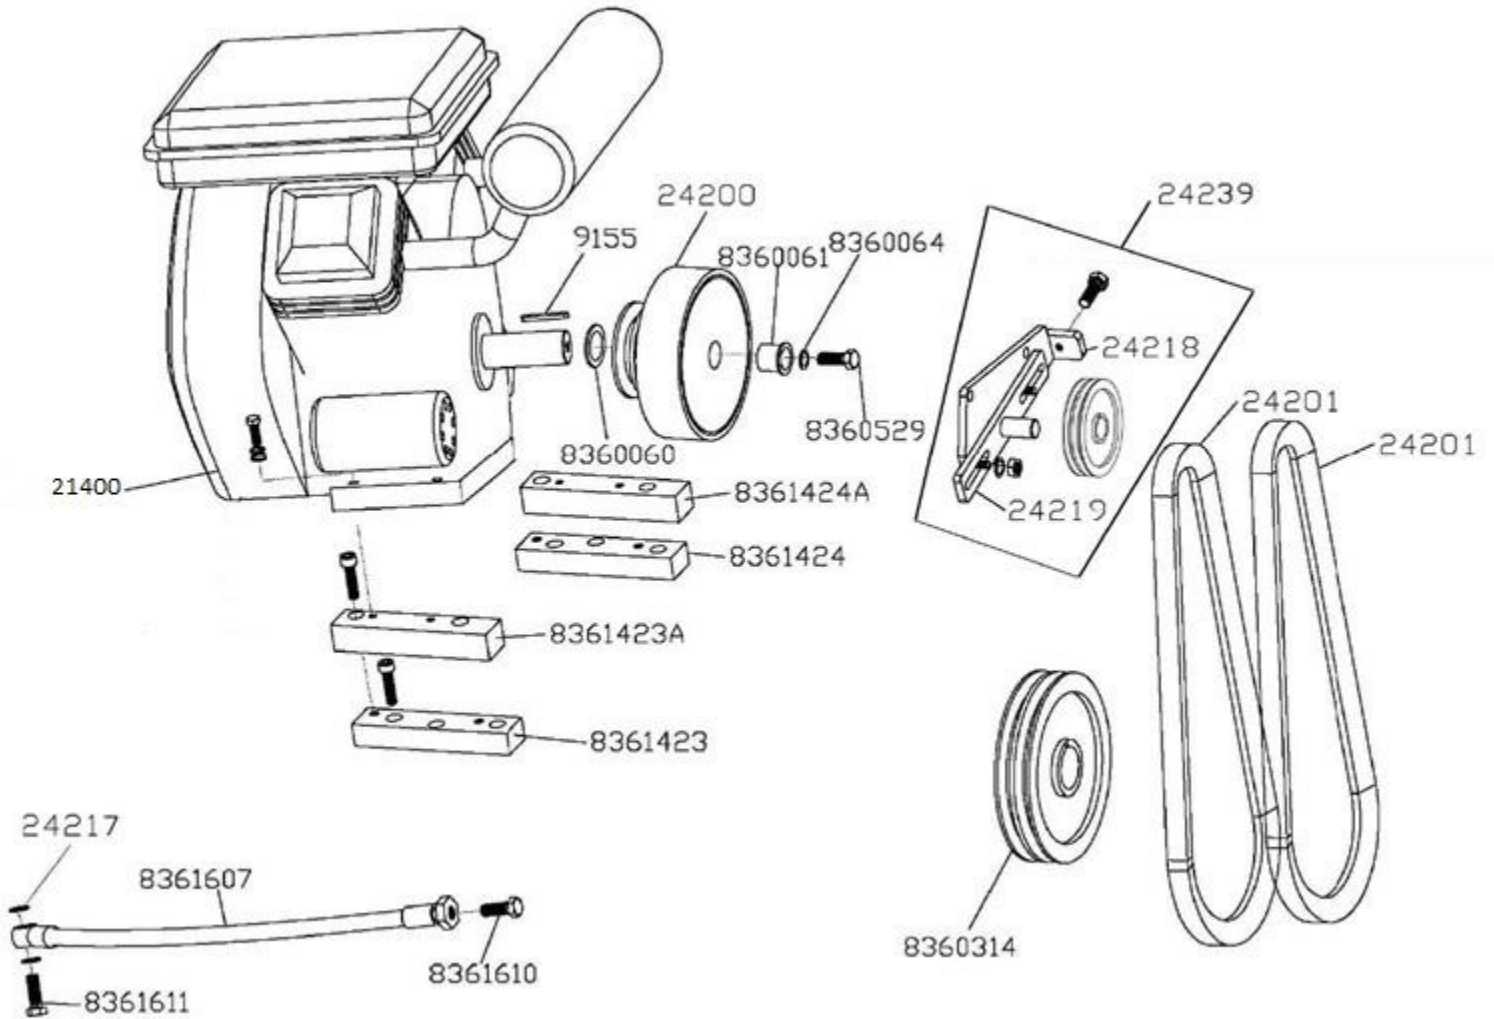

BXR830, FRAME – PARTS LIST 1

Part #	Description	QTY	Remarks
8360452	GUARD RING	1	
24210E	FOOT BOARD	1	
24211	COVER BOARD, THROTTLE	1	
24212	COVER BOARD, BOTTOM	1	
24213	COVER BOARD	1	
24214	COVER BOARD	1	
8360879	TOOLBOX	1	
8360453	SEAT	1	
8360459	COVER CLUTCH	1	
8361073	WATER TANK, PLASTIC	1	
24253	WATER CAP	1	
8360464E	BATTERY BOX	1	
60005	BATTERY	1	
8360463E	BATTERY COVER	1	
8360968	CONNECTOR, BATTERY	1	
8360592	THROTTLE CONTROL	1	
24216	SAFETY SWITCH	1	
25121	POLISHING SKIRT	1	NOT SHOWN

PARTS LIST 2 – RIDE ON TROWELS

BXR830, GAS POWER PLANT

Figure 2: Gas Power Plant

BXR830, GAS POWER PLANT – PARTS LIST 2

Part #	Description	QTY	Remarks
21400	HONDA GX690	1	
8361423	ENGINE MOUNTING BAR	1	
8361423A	ENGINE MOUNTING BAR	1	
8361424	ENGINE MOUNTING BAR	1	
8361424A	ENGINE MOUNTING BAR	1	
24200	CLUTCH	1	
8360060	WASHER	1	
8360061	BUSHING	1	
8360064	WASHER	1	
8360529	BOLT	1	
9155	KEY	1	
8361607	OIL PIPE	1	
24217	WASHER	1	
8361611	BOLT	1	
8361610	BOLT	1	
8360314	PULLEY	1	
24218	MOUNTING PLATE, PULLEY	1	
24219	ADJUST PLATE, PULLEY	1	
24201	BELT	2	
24239	BELT TENSIONER ASSEMBLY	1	

PARTS LIST 4 – RIDE ON TROWELS

BXR830, DRIVING SYSTEM

Figure 4: Driving System

BXR830, DRIVING SYSTEM – PARTS LIST 4

Part #	Description	QTY	Remarks
8361975	DRIVE LEVER, RIGHT	1	
8361976	DRIVE LEVER, LEFT	1	
8360501	T-CONNECTOR	2	
24220	BUSHING	4	
24221	BUSHING	4	
9030	LOCK PIN	2	
9502B	OIL CAP	2	
9502C	OIL CAP	2	
24222	PLASTIC HANDLE	2	
24223	BUTTON, WATER SPRAY SYSTEM	1	
8360504	CONNECT SHAFT	1	
24224	CONNECT BEARING	6	
8360506	CONNECT SHAFT	2	
24225	U-CONNECTOR	6	
8360507	CONNECT SHAFT	2	
8360508	CONNECT SHAFT	2	
8360515	OSCILLATING SHAFT	1	
24226	BRACKET BEARING	1	
8360512	TUMBLE BOARD	1	
8360510	TRANSMISSION SHAFT	1	
8360511	TRANSMISSION SHAFT	1	
24227	BEARING	1	
24228	BEARING	1	
8360053	BEARING	1	