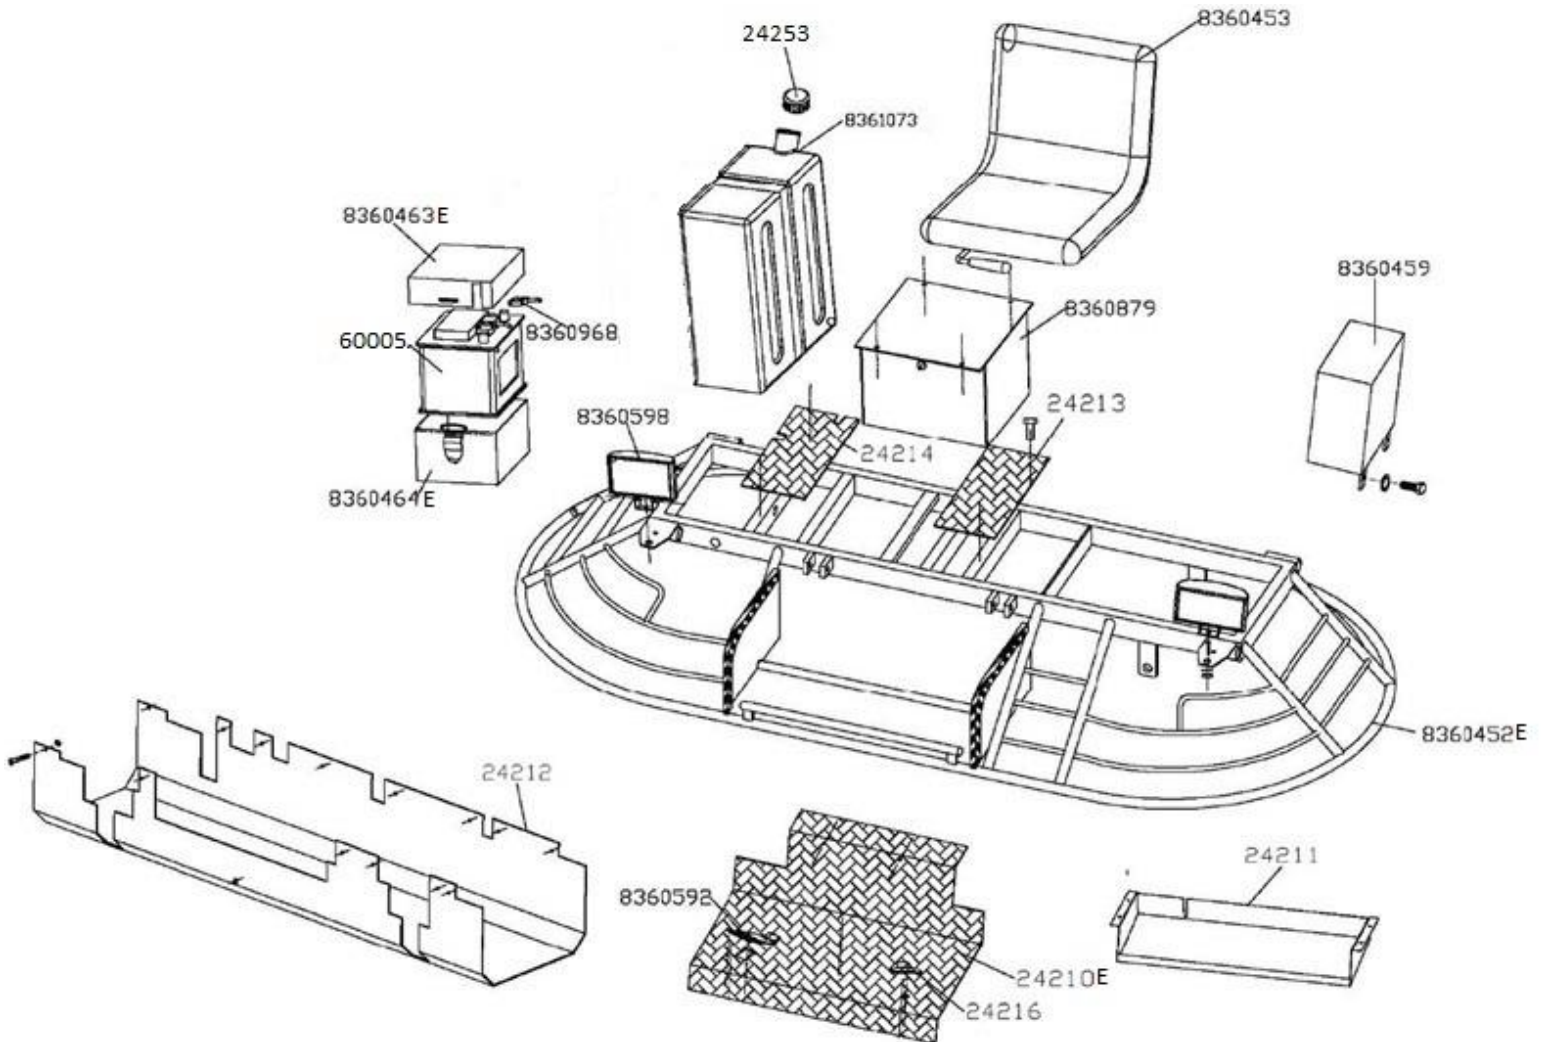

BXR830, PROPANE TANK - PARTS LIST 11	24
<u>PARTS LIST 12 - RIDE ON TROWELS</u>	25
BXR830, TRANSPORTER	25
BXR830, SPRAY SYSTEM - PARTS LIST 12.....	26

PARTS LIST 1 – RIDE ON TROWELS

BXR830, FRAME

Figure 1: Frame

BXR830, FRAME – PARTS LIST 1

Part #	Description	QTY	Remarks
8360452	GUARD RING	1	
24210E	FOOT BOARD	1	
24211	COVER BOARD, THROTTLE	1	
24212	COVER BOARD, BOTTOM	1	
24213	COVER BOARD	1	
24214	COVER BOARD	1	
8360879	TOOLBOX	1	
8360453	SEAT	1	
8360459	COVER CLUTCH	1	
8361073	WATER TANK, PLASTIC	1	
24253	WATER CAP	1	
8360464E	BATTERY BOX	1	
60005	BATTERY	1	
8360463E	BATTERY COVER	1	
8360968	CONNECTOR, BATTERY	1	
8360592	THROTTLE CONTROL	1	
24216	SAFETY SWITCH	1	
25121	POLISHING SKIRT	1	NOT SHOWN

PARTS LIST 2 – RIDE ON TROWELS

BXR830, GAS POWER PLANT

Figure 2: Gas Power Plant

BXR830, GAS POWER PLANT – PARTS LIST 2

Part #	Description	QTY	Remarks
21400	HONDA GX690	1	
8361423	ENGINE MOUNTING BAR	1	
8361423A	ENGINE MOUNTING BAR	1	
8361424	ENGINE MOUNTING BAR	1	
8361424A	ENGINE MOUNTING BAR	1	
24200	CLUTCH	1	
8360060	WASHER	1	
8360061	BUSHING	1	
8360064	WASHER	1	
8360529	BOLT	1	
9155	KEY	1	
8361607	OIL PIPE	1	
24217	WASHER	1	
8361611	BOLT	1	
8361610	BOLT	1	
8360314	PULLEY	1	
24218	MOUNTING PLATE, PULLEY	1	
24219	ADJUST PLATE, PULLEY	1	
24201	BELT	2	
24239	BELT TENSIONER ASSEMBLY	1	