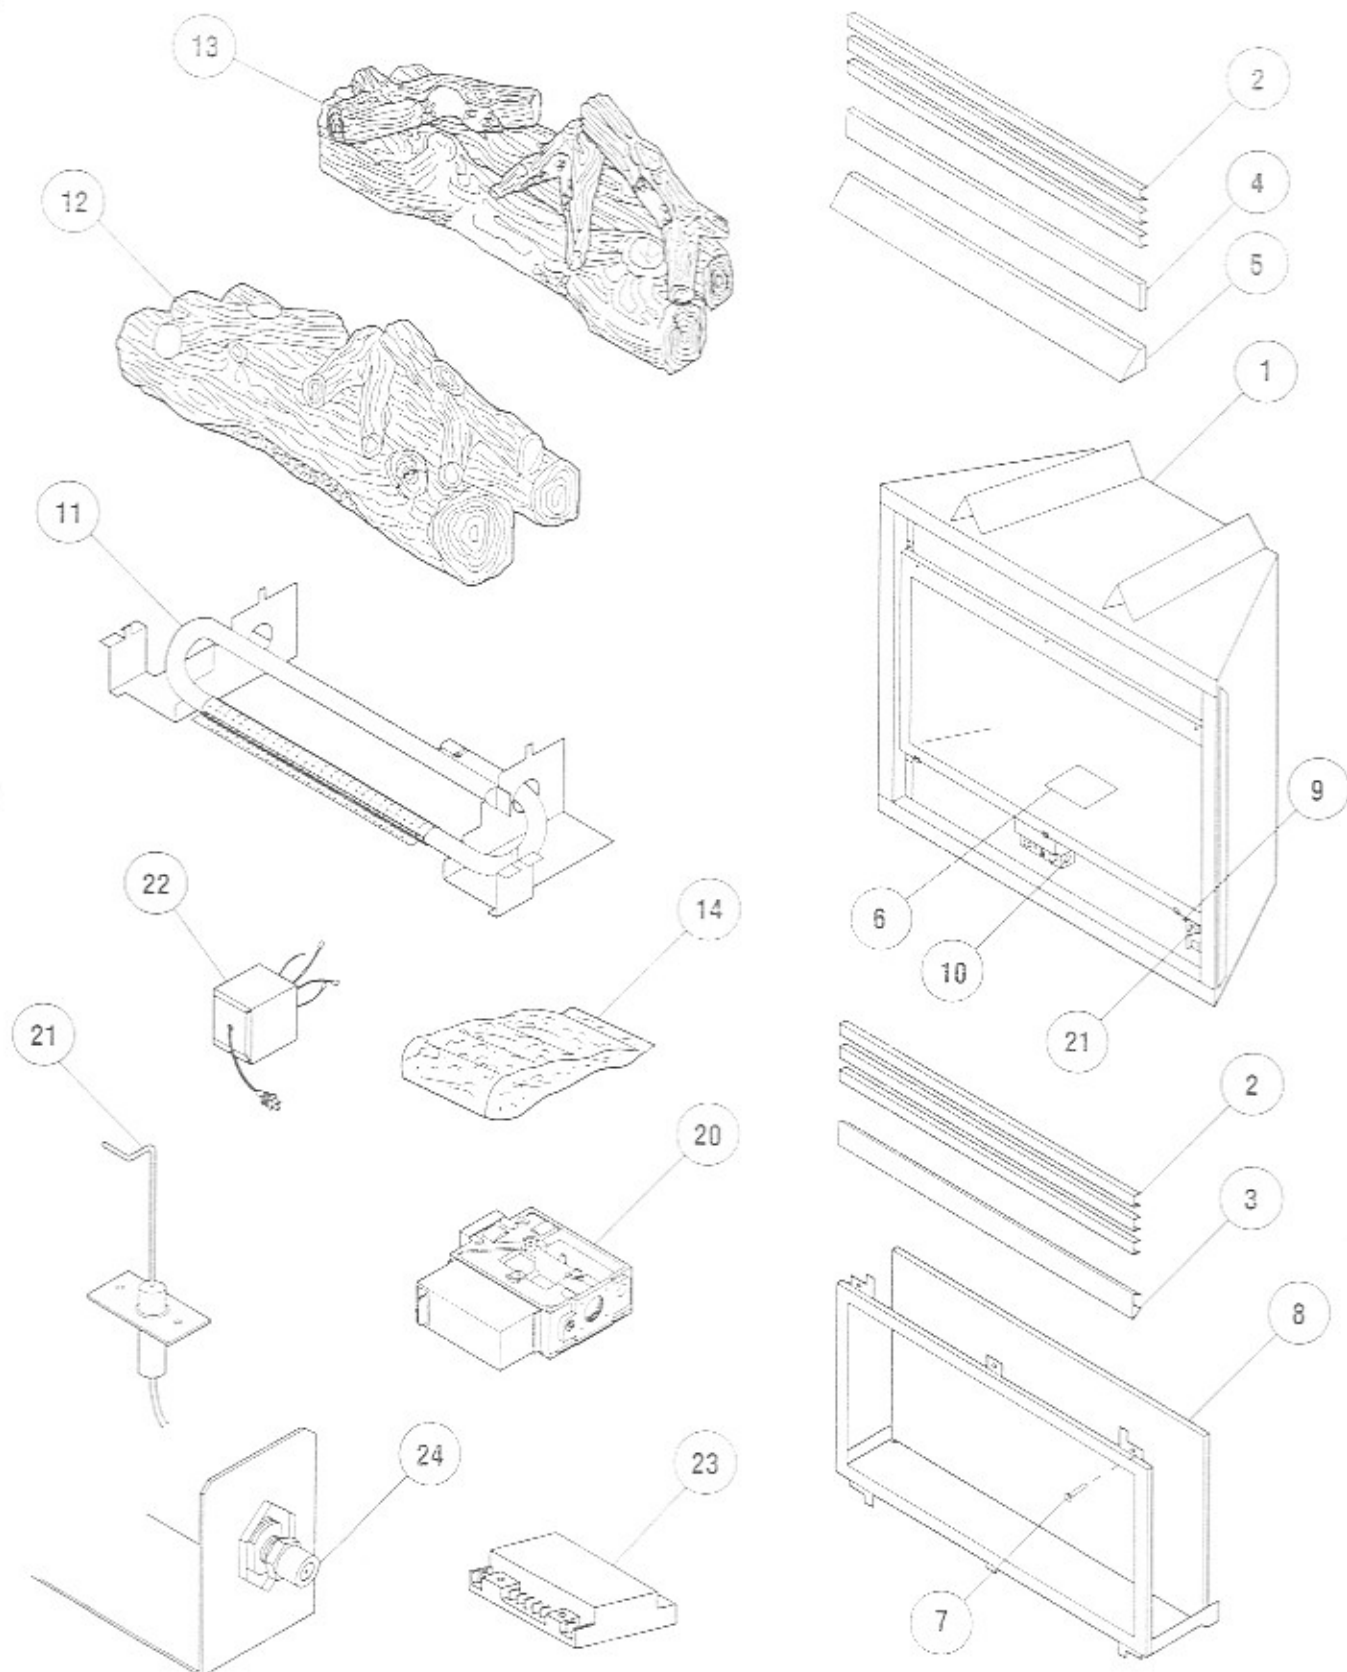

REPLACEMENT PARTS LIST — ELECTRONIC

No.	DESCRIPTION	_DVR6-CENS		_DVR6-CEPS		_DVR6-RENS		_DVR6-REPS	
		Part No.	Qty.	Part No.	Qty.	Part No.	Qty.	Part No.	Qty.
1.	Gas Fireplace Assembly	104972	1	104974	1	104971	1	104973	1
2.	Bar, Louver (Black)	104951	6	104951	6	104951	1	104951	1
3.	Panel, Lower, Radiant	-	-	-	-	104611	1	104611	1
4.	Panel, Upper Radiant	-	-	-	-	104591	1	104591	1
5.	Hood (Black)	-	-	-	-	104631	1	104631	1
6.	Gasket, Spud	902123	1	902123	1	902123	1	902123	1
7.	Screw	000861	3	000861	3	000861	3	000861	3
8.	Replacement Glass Panel with Gasket	064101	1	064101	1	064101	1	064101	1
9.	Door Switch	094468	1	094468	1	094468	1	094468	1
10.	Control Panel Sub Assembly	104311	1	104312	1	104311	1	104312	1
11.	Burner Assembly	104921	1	104921	1	104921	1	104921	1
12.	Log Set (Rustic)	-	-	-	-	-	-	-	-
	Front Log	902140	1	902140	1	902140	1	902140	1
	Rear Log	902139	1	902139	1	902139	1	902139	1
	Top Twig, Left	902136	1	902136	1	902136	1	902136	1
	Top Twig, Center	902137	1	902137	1	902137	1	902137	1
	Top Twig, Right	902138	1	902138	1	902138	1	902138	1
13.	Split Log Set	-	-	-	-	-	-	-	-
	Front Log	903551	1	903551	1	903551	1	903551	1
	Rear Log	903552	1	903552	1	903552	1	903552	1
	Top Twig, Left	903553	1	903553	1	903553	1	903553	1
	Top Twig, Center	903555	1	903555	1	903555	1	903555	1
	Top Twig, Right	903554	1	903554	1	903554	1	903554	1
14.	Bag of Rockwool	041172	1	041172	1	041172	1	041172	1

NOTE: These appliances come with only one log set - Item 12 or 13.

GAS CONTROLS — ELECTRONIC

No.	DESCRIPTION	_DVR6-CENS		_DVR6-CEPS		_DVR6-RENS		_DVR6-REPS	
		Part No.	Qty.	Part No.	Qty.	Part No.	Qty.	Part No.	Qty.
20.	Gas Valve - Robertshaw	901198	1	901199	1	901198	1	901199	1
21.	Igniter, Electronic	901252	1	901252	1	901252	1	901252	1
22.	Transformer	098231	1	098231	1	098231	1	098231	1
23.	Igniter Controller, Electronic	901253	1	901253	1	901253	1	901253	1
24.	Orifice, Standard	901693	1	094116	1	901693	1	094116	1
	Orifice, High Altitude, Kit	064059	1	064064	1	064059	1	064064	1

REPLACEMENT PARTS — ELECTRONIC

NOTE: DIAGRAMS & ILLUSTRATIONS NOT TO SCALE.