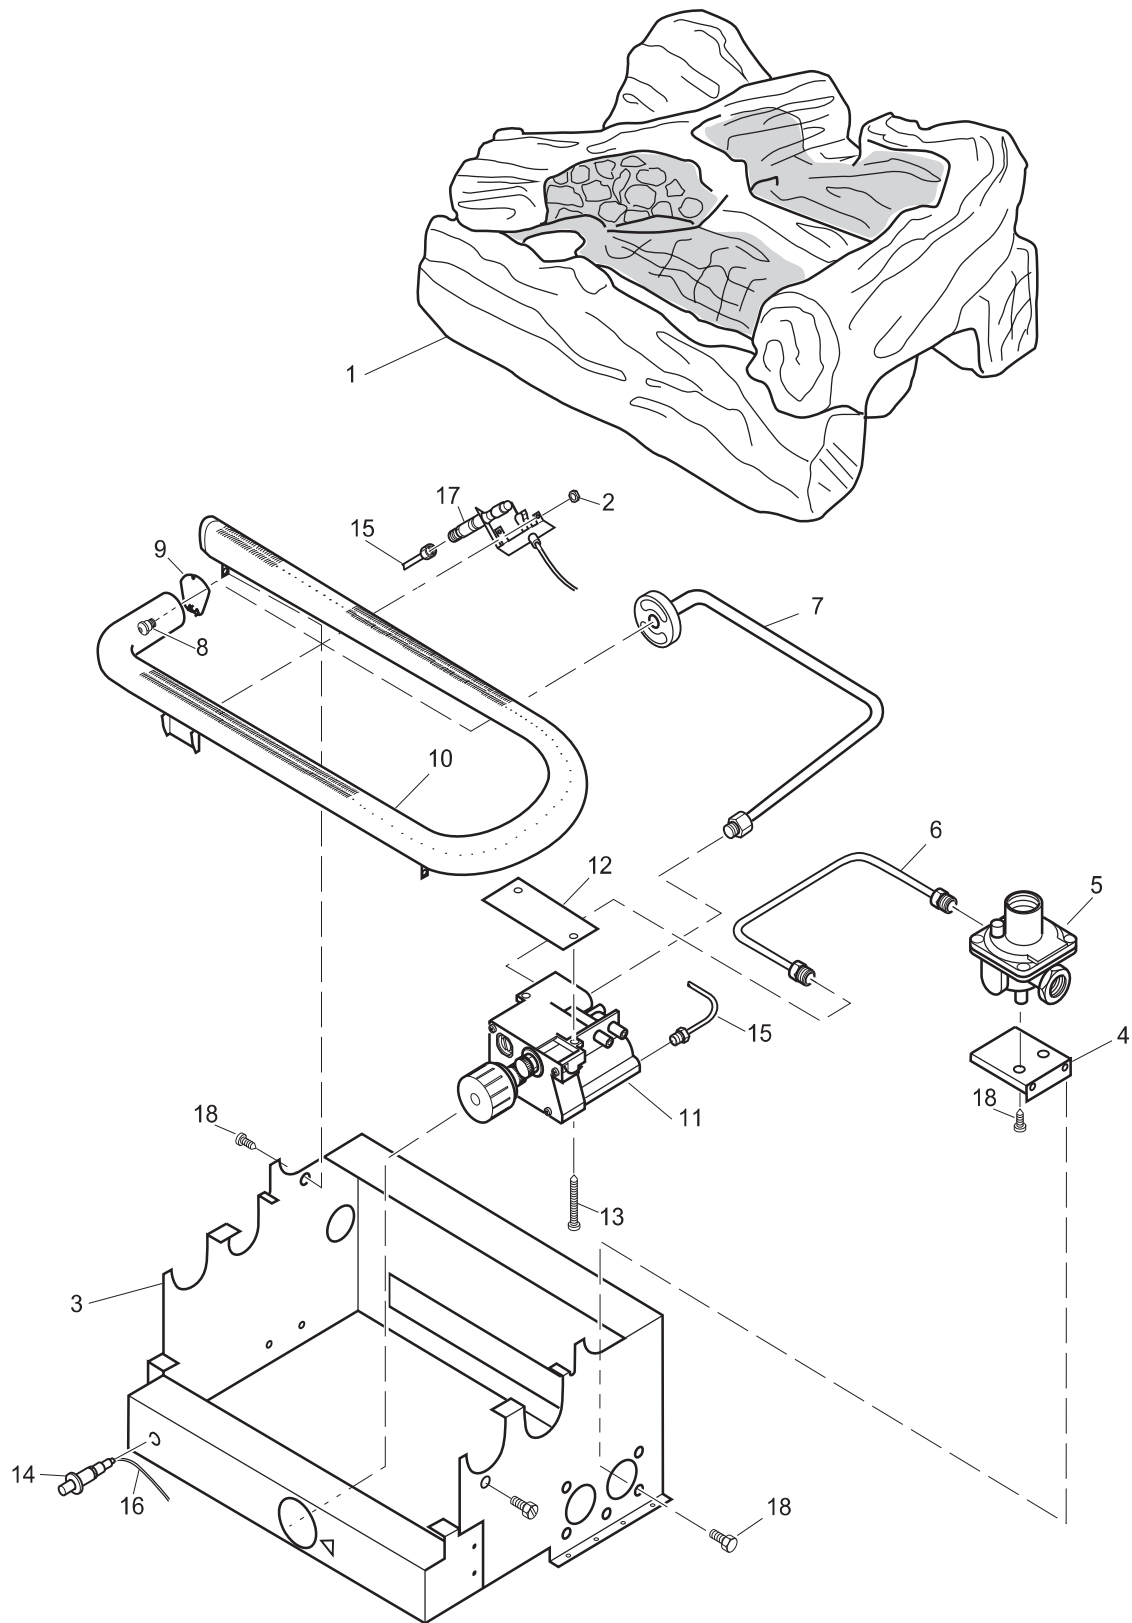

## PARTS

This list contains replaceable parts used in your stove. For replacement parts see Replacement Parts on page 21 of this manual.

KEY NO.	PART NO.	DESCRIPTION			QTY
			111485-01	111485-02	
1	104026-01	Stove Log	•	•	1
2	098249-01	Nut, M5	•	•	2
3	**	Painted Base Assembly	•	•	1
4	104454-01	Bracket, Regulator	•	•	1
5	098867-10	Gas Regulator	•		1
	098867-14	Gas Regulator		•	1
6	104425-01	Inlet Tube	•	•	1
7	104424-03	Outlet Burner Tube	•	•	1
8	099056-19	Burner Orifice Injector	•		1
	099056-26	Burner Orifice Injector		•	1
9	111124-01	Burner Retainer Spring	•	•	1
10	102980-01	Burner	•	•	1
11	101329-22	Control Valve	•		1
	101329-21	Control Valve		•	1
12	104472-01	Bracket	•	•	1
13	099211-01	Screw	•	•	2
14	102445-01	Piezo Ignitor	•	•	1
15	099387-09	Pilot Tube	•	•	1
16	098271-10	Ignitor Cable	•	•	1
17	104286-01	ODS Pilot	•		1
	104285-01	ODS Pilot		•	1
18	M11084-38	Screw, Hex Head (#8-18 x 0.38)	•	•	7
<b>PARTS AVAILABLE — NOT SHOWN</b>					
	100563-01	Warning Plate	•	•	1
	101054-01	Lighting Instructions Plate	•	•	1
	100565-01	Warning Plate Fastener	•	•	1
	101137-04	Hardware Kit	•	•	1