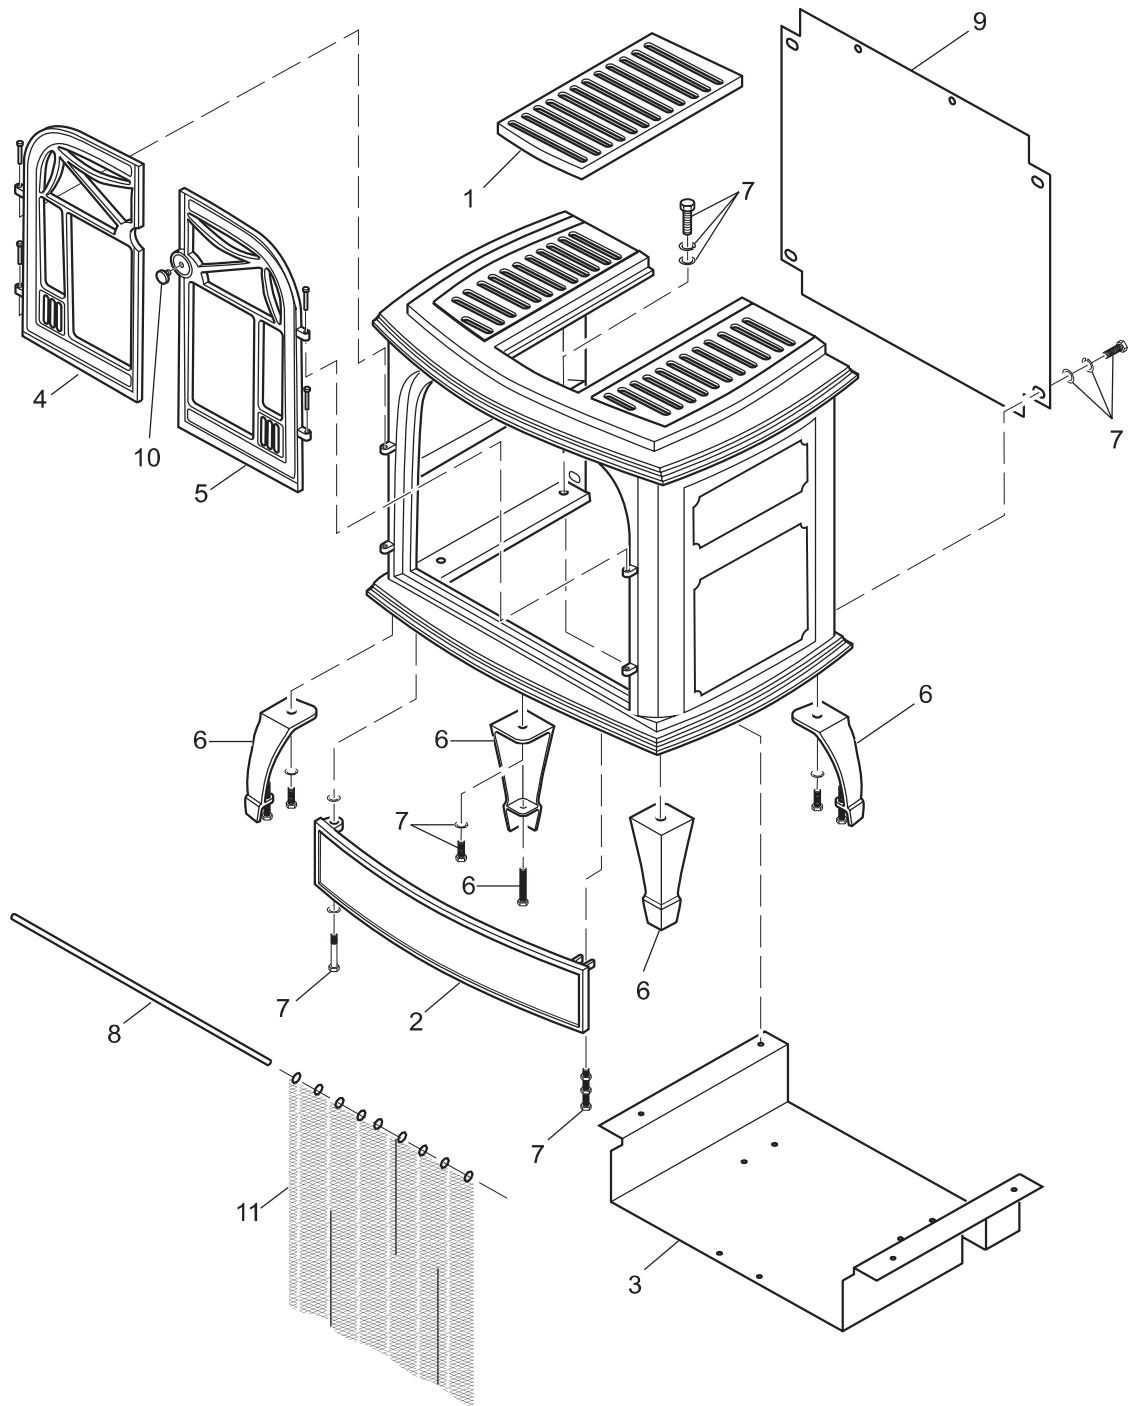

PARTS

STOVE BODY MODELS CSBNT AND CSBPT

PARTS

STOVE BODY MODELS CSBNT AND CSBPT

This list contains replaceable parts used in your stove. For replacement parts see Replacement Parts on page 21 of this manual.

KEY			
NO.	PART NO.	DESCRIPTION	QTY.
1	111698-07	Top Grate - Center	1
2	111698-11	Bottom Door	1
3	111531-01CK	Stove Dropped Pan (Black Only)	1
4	111698-14	Left Stove Door	1
5	111698-17	Right Stove Door	1
6	111698-20	Stove Leg	4
7	111764-01	Hardware Kit	1
8	111533-01	Screen Rod	1
9	111532-01CK	Stove Back Panel (Black Only)	1
10	111698-23	Door Knob	1
11	103297-04	Screen	1

PARTS AVAILABLE — NOT SHOWN

	104108-08	Touch-up Spray Paint 12 oz Can, Black	1

* Included In Hardware Kit