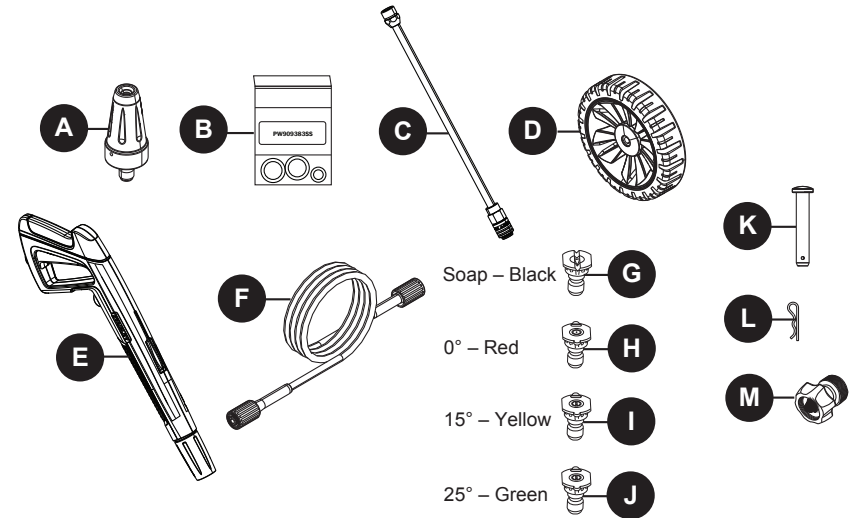

BE

ELECTRIC PRESSURE WASHER

P2014EN

Operation Manual

94237-DM

BEPOWEREQUIPMENT

.COM

REPLACEMENT PARTS LIST

PART	DESCRIPTION	PART #
A	Rotary Nozzle	PW4220680
B	O-Ring Replacement Kit	PW909383SS
C	Extension Lance	PW3400960
D	Wheel	PW4620640
E	Spray Gun	PW4620650
F	Soft PVC Hose	PW4221550
G	Soap QC Nozzle	PW4221470
H	0° QC Nozzle	PW4221430
I	15° QC Nozzle	PW4221440
J	25° QC Nozzle	PW4221450
K	Axle Pin	PW4620370
L	Cotter Pin	PW4620380
M	Garden Hose Adapter	PW4221580