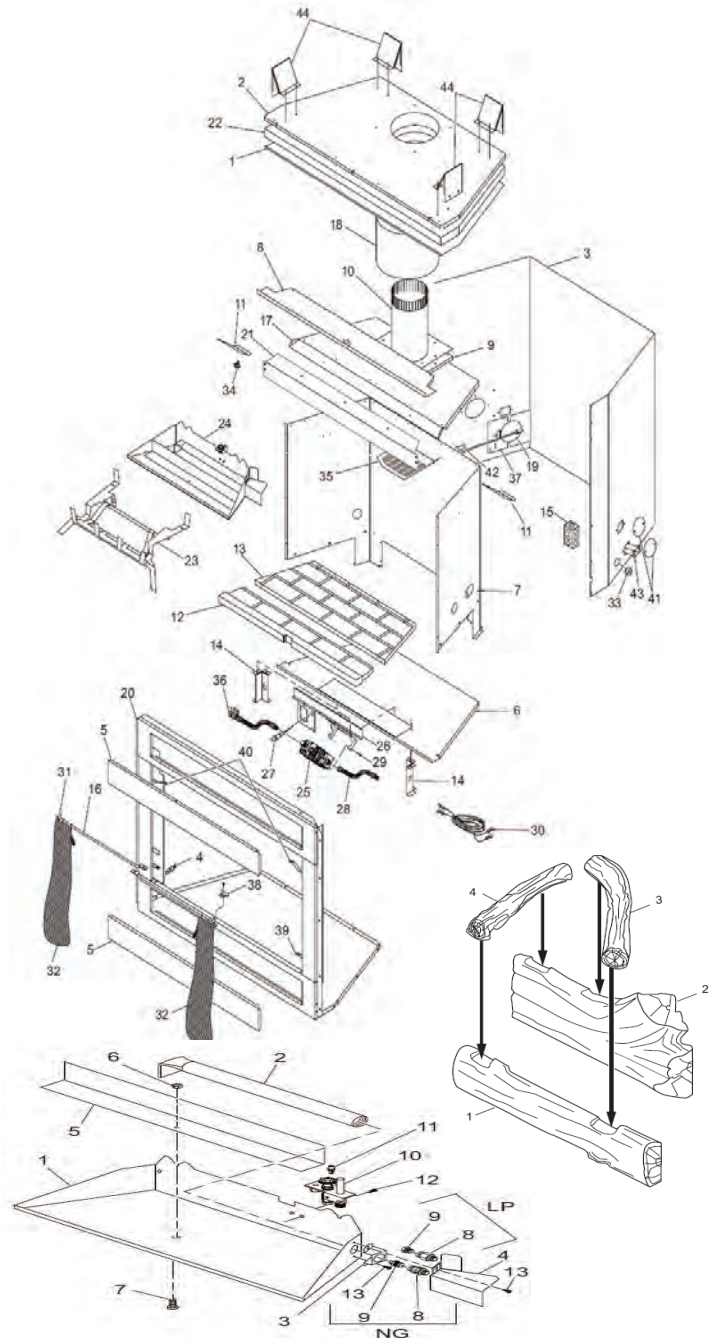

FMI Pueblo 32" B-Vent Single Burner Millivolt Fireplace

MODELS: P324

Part Number	Description	
1	**	Insulation Pan
2	**	Fireplace Top Assembly
3	**	Fireplace Surround
4	108425-01	Air Rod Retainer
5	108423-01	Panel Closure
6	**	Firebox Bottom
7	**	Firebox Surround
8	**	Air Separator
9	106827-01	4" Gasket
10	108416-01	4" Collar
11	108769-03	Extension Deflector
12	108428-03	Bottom Front Refractory
13	108426-03	Bottom Rear Refractory
14	106683-01	Firebox Support Leg
15	24353	Box Assembly
16	108701-01	Screen Rod
17	**	Firebox Top Assembly
18	108415-01	Starter Pipe Collar
19	106703-02	Damper Door Assembly
20	**	Firebox Face
21	108412-01	Smoke Deflector
22	**	Fireplace Top Insulation
23	109797-01	Grate Assembly
24	109107-01	Burner Assembly
25	14512	Gas Control Valve (Natural Gas)
	14513	Gas Control Valve (Propane/LP)
26	107741-02	Valve Bracket
27	097159-04	Piezo Ignitor
28	108368-01	3/8" Flex Line
29	11107	Screw, #10-32 x 1/4 PPH
30	108005-04	Wire Harness
31	11418	Push-On Nut
32	108441-01	Screen
33	14123	Strain Relief
34	14574	Limit Switch
35	22912	Draft Divertor
36	14253	Flex Line w/ Shutoff Valve
37	20042	Air Kit Cover
38	20088	Door Stop
39	20089	Pivot Clip
40	20090	Spring Clip
41	21171	Gas Knockout Cover
42	108652-01	Gas Conduit Assembly, Left
43	108654-01	Gas Conduit Assembly, Right
44	20280	Top Spacer
PARTS AVAILABLE NOT SHOWN		
	901155-01	Vermiculite Bag
	901156-01	Pan Material
	901157-02	Lava Rock
LOGS		
	109109-01	Log Set
1	105958-05	Front Log
2	105960-05	Rear Log
3	901100-02	Top Right Log
4	901102-02	Top Left Log

Part Number	Description	
1	107742-03	Burner Pan
2	109794-01	Burner Tube
3	107748-01	Burner Bracket
4	107985-01	Pilot Shield
5	109793-01	Divider Pan
6	11209	Nut, #10-24
7	11147	Screw, #10-24x1/2
8	901066-01	Brass Air Mixer (Natural Gas)
	901066-02	Brass Air Mixer (Propane/LP)
9	901064-12	Orifice (NG)
	901065-11	Orifice (LP)
10	108084-01	Pilot (NG)
11	108085-01	Pilot Orifice, Nat.
12	11102	Screw, #8-32x3/8
13	11165	Screw, #10x5/8