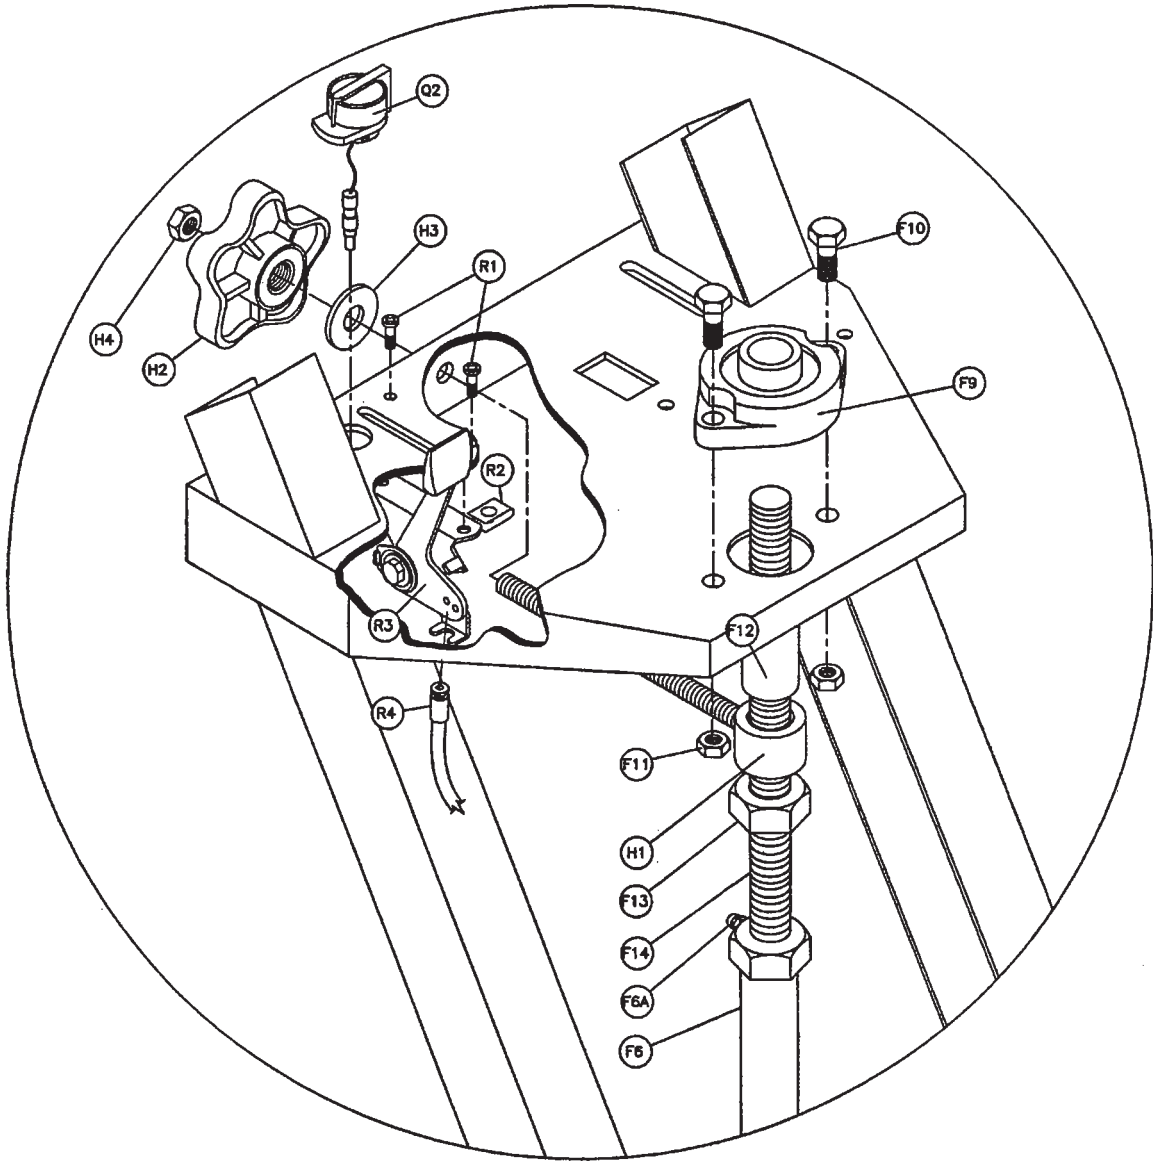

C88-C118 PARTS BREAK DOWN