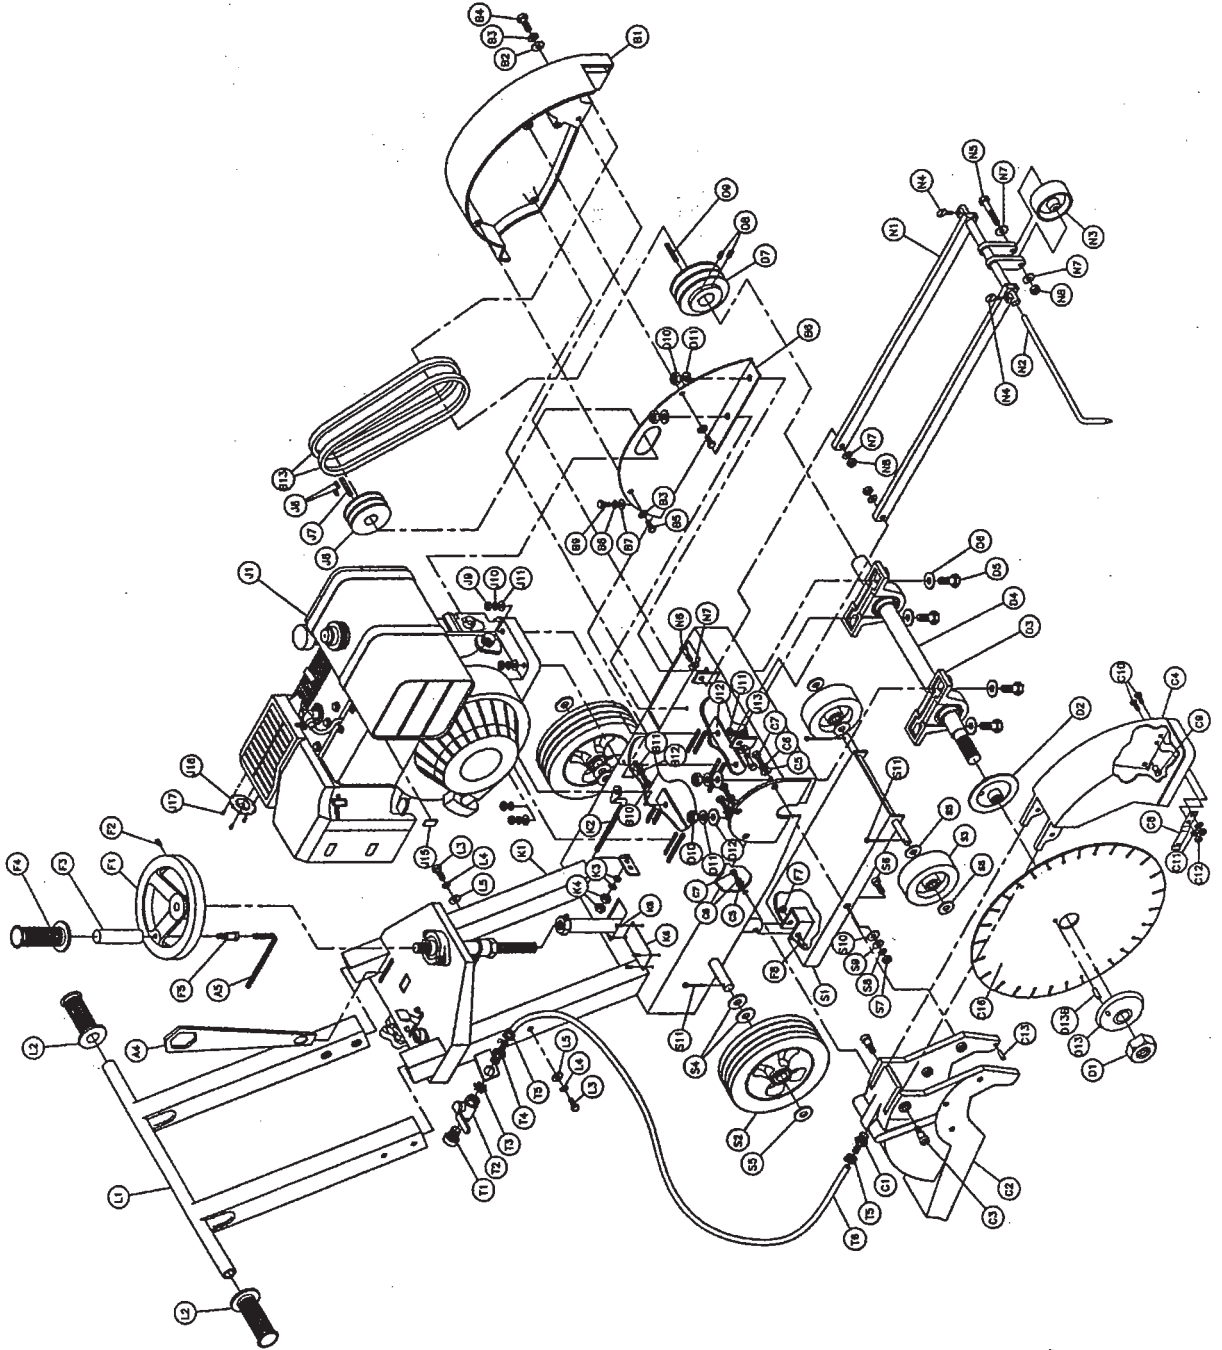

C88/118

PARTS BREAK DOWN