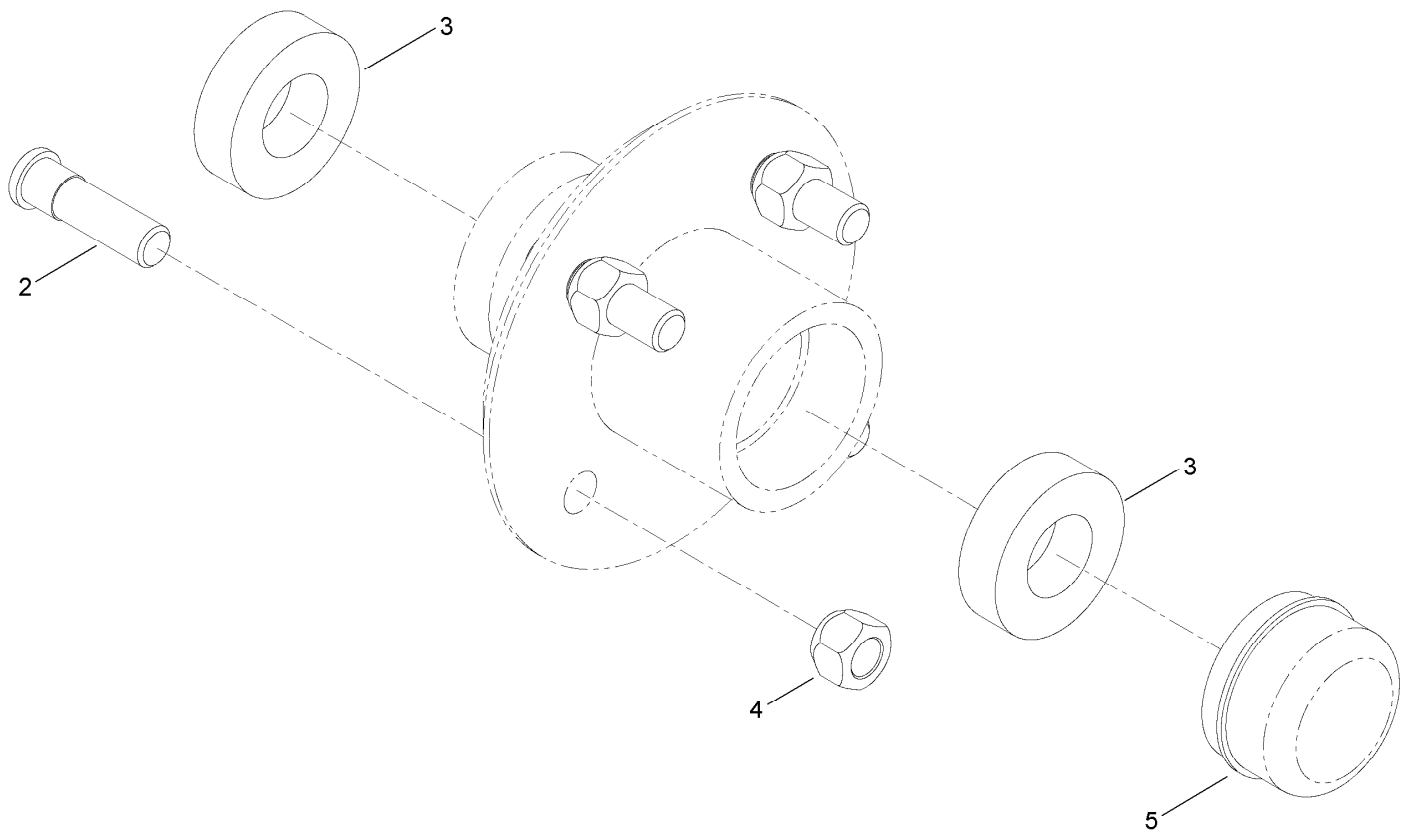

Frame Assembly

Ref.	Part Number	Qty.	Description	Ref.	Part Number	Qty.	Description
1	127-2815	1	Frame ASM	12	ST24349-03	2	Trunnion
1:2	125-8216	1	Decal-Safety Chain, Towing	13	125-8693	1	Yoke ASM
2	ST32032	2	Bushing-Nylon	14	ST27617-03	1	Guard-Brake, Upper
3	ST22029	1	Shaft-Tilt	15	ST80031	4	Screw-HWH
4	ST22096-03	1	Handwheel	16	ST27618-03	1	Guard-Brake, Lower
5	32121-27	1	Pin-Roll	17	ST27144-03	1	Guard-Pinion
6	ST27619-03	1	Dog-Brake	18	322-3	2	Screw-HH
7	3234-24	1	Screw-HHF	19	104-8300	2	Nut-Flange, NI
8	104-8301	1	Nut-Flange, NI	20	ST46042	2	Fitting-Grease
9	ST27559-03	1	Bracket-Handle	21	ST47001	2	Cap-Plug
10	ST27621-03	1	Handle-Brake	27	99-4693	1	Decal
11	701243	4	Screw-HWHTF				

Axle Assembly

Ref.	Part Number	Qty.	Description
1	ST26949-03	2	Bracket-Axle, Spring
3	99-5107	14	Nut-Lock
4	ST26971	2	Spring-Leaf
5	100-6116	8	Screw-HHF
6	ST26195	2	Bolt-U
7	ST21460-03	1	Axle-Spring
8	125-8171	2	Hub ASM
9	3256-28	2	Washer-Flat
10	ST80054	2	Nut
11	3272-13	2	Pin-Cotter
12	ST32307	2	Tire And Rim ASM
13	325-33	2	Screw-HH
14	ST34972	2	Spring-Coil

Hub Assembly No. 125-8171

<i>Ref.</i>	<i>Part Number</i>	<i>Qty.</i>	<i>Description</i>
2	ST39190	4	Stud-Wheel
3	ST32233	2	Bearing-Roller
4	ST80045	4	Nut-Lug
5	ST34573	1	Cap-Dust

Engine and Drive Assembly