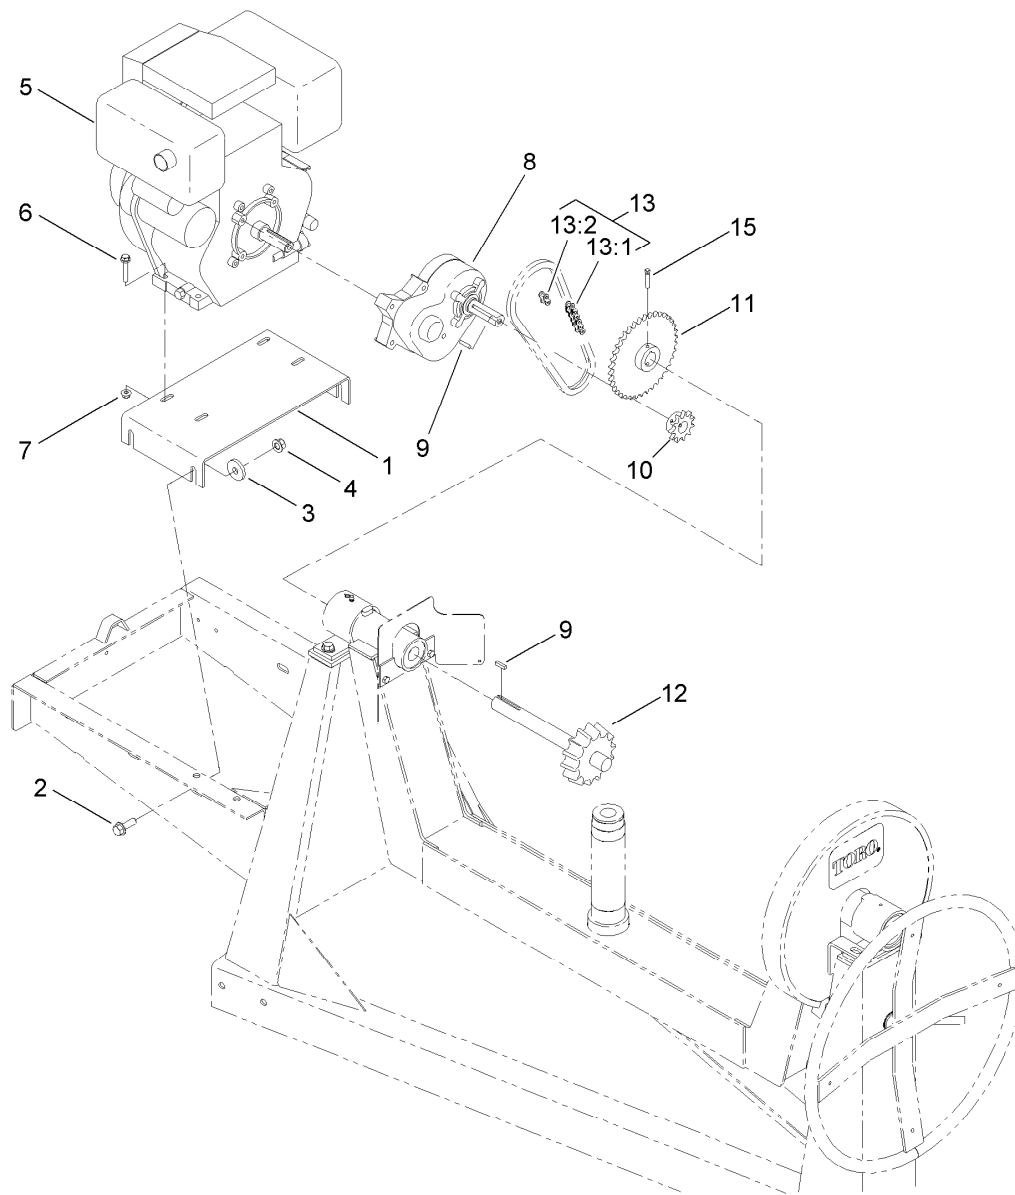

Frame Assembly

Ref.	Part Number	Qty.	Description	Ref.	Part Number	Qty.	Description
1	127-2815	1	Frame ASM	12	ST24349-03	2	Trunnion
1:2	125-8216	1	Decal-Safety Chain, Towing	13	125-8693	1	Yoke ASM
2	ST32032	2	Bushing-Nylon	14	ST27617-03	1	Guard-Brake, Upper
3	ST22029	1	Shaft-Tilt	15	ST80031	4	Screw-HWH
4	ST22096-03	1	Handwheel	16	ST27618-03	1	Guard-Brake, Lower
5	32121-27	1	Pin-Roll	17	ST27144-03	1	Guard-Pinion
6	ST27619-03	1	Dog-Brake	18	322-3	2	Screw-HH
7	3234-24	1	Screw-HHF	19	104-8300	2	Nut-Flange, NI
8	104-8301	1	Nut-Flange, NI	20	ST46042	2	Fitting-Grease
9	ST27559-03	1	Bracket-Handle	21	ST47001	2	Cap-Plug
10	ST27621-03	1	Handle-Brake	27	99-4693	1	Decal
11	701243	4	Screw-HWHTF				

Axle Assembly

Ref.	Part Number	Qty.	Description
1	ST26949-03	2	Bracket-Axle, Spring
3	99-5107	14	Nut-Lock
4	ST26971	2	Spring-Leaf
5	100-6116	8	Screw-HHF
6	ST26195	2	Bolt-U
7	ST21460-03	1	Axle-Spring
8	125-8171	2	Hub ASM
9	3256-28	2	Washer-Flat
10	ST80054	2	Nut
11	3272-13	2	Pin-Cotter
12	ST32307	2	Tire And Rim ASM
13	325-33	2	Screw-HH
14	ST34972	2	Spring-Coil

Hub Assembly No. 125-8171

<i>Ref.</i>	<i>Part Number</i>	<i>Qty.</i>	<i>Description</i>
2	ST39190	4	Stud-Wheel
3	ST32233	2	Bearing-Roller
4	ST80045	4	Nut-Lug
5	ST34573	1	Cap-Dust

Engine and Drive Assembly

<i>Ref.</i>	<i>Part Number</i>	<i>Qty.</i>	<i>Description</i>	<i>Ref.</i>	<i>Part Number</i>	<i>Qty.</i>	<i>Description</i>
1	ST39665-03	1	Base-Motor	9	5-7280	2	Key
2	100-6116	4	Screw-HHF	10	ST35284	1	Sprocket
3	ST26326	4	Washer-Flat	11	ST34099	1	Sprocket
4	99-5107	4	Nut-Lock	12	ST21487	1	Shaft-Drive
5	125-8692	1	Engine-Diesel	13	ST22040	1	Chain Set
6	108-3742	4	Screw-HHF	13:1	ST34102	1	Chain
7	104-8301	4	Nut-Flange, NI	13:2	ST34104	1	Link-Connecting, No. 50
8	ST39667	1	Reducer-Gear	15	909546	2	Screw-Set, SQH