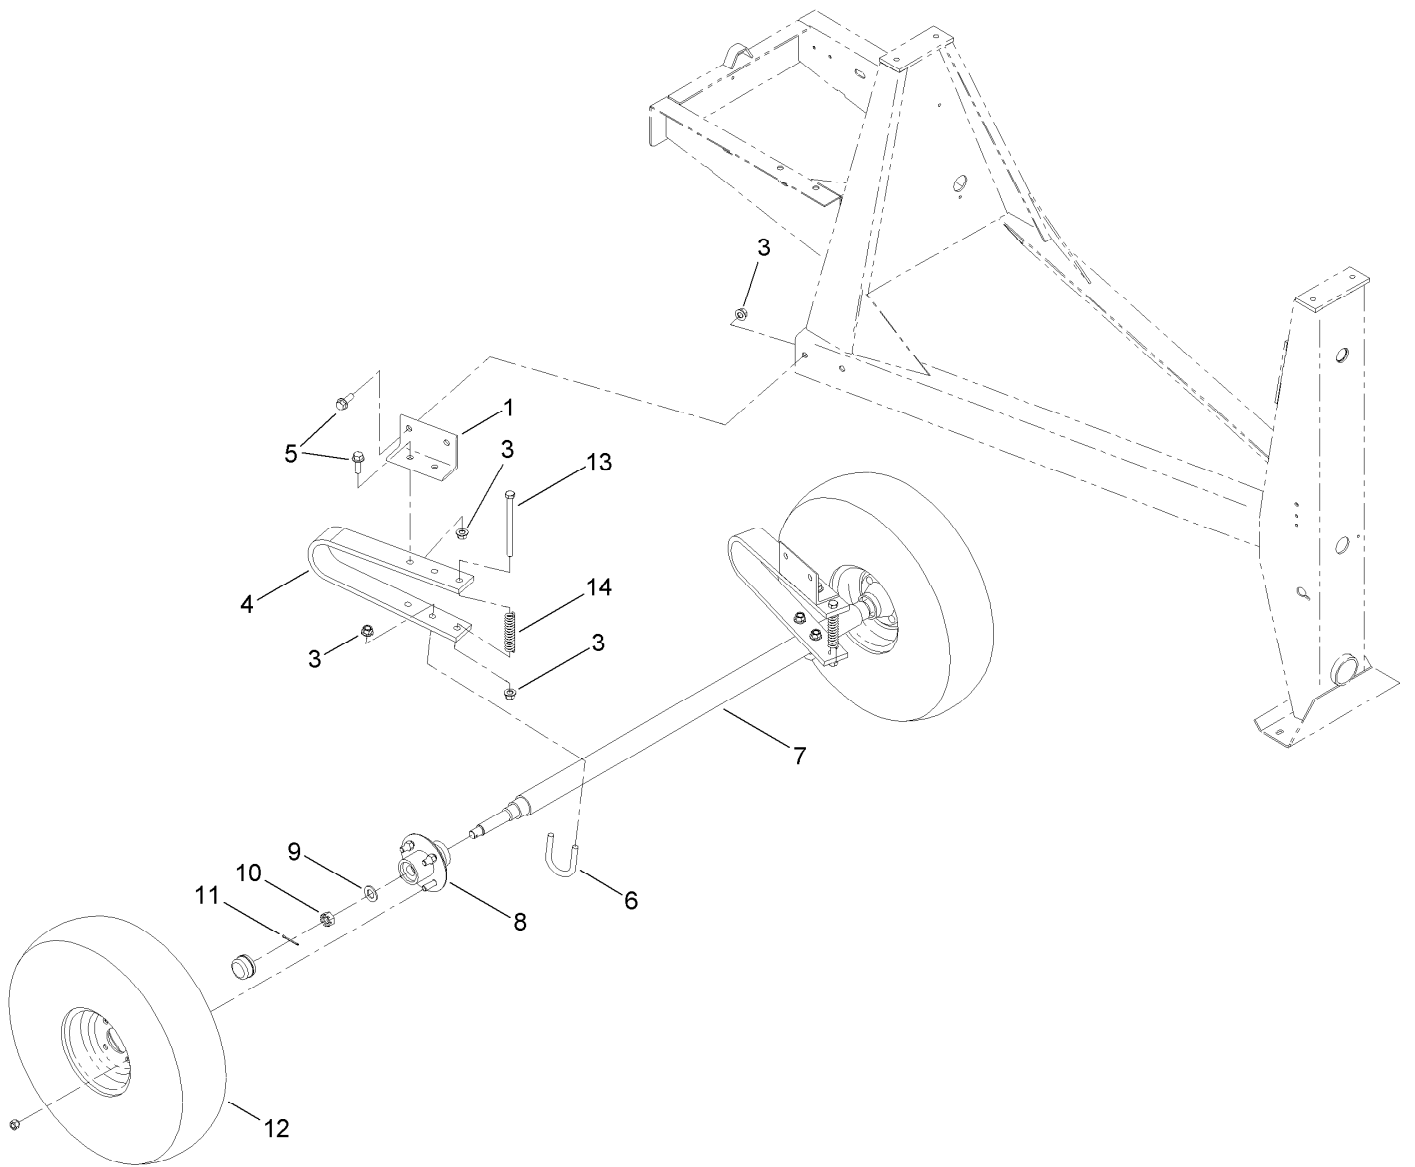

Frame Assembly

Ref.	Part Number	Qty.	Description	Ref.	Part Number	Qty.	Description
1	127-2815	1	Frame ASM	12	ST24349-03	2	Trunnion
1:2	125-8216	1	Decal-Safety Chain, Towing	13	125-8693	1	Yoke ASM
2	ST32032	2	Bushing-Nylon	14	ST27617-03	1	Guard-Brake, Upper
3	ST22029	1	Shaft-Tilt	15	ST80031	4	Screw-HWH
4	ST22096-03	1	Handwheel	16	ST27618-03	1	Guard-Brake, Lower
5	32121-27	1	Pin-Roll	17	ST27144-03	1	Guard-Pinion
6	ST27619-03	1	Dog-Brake	18	322-3	2	Screw-HH
7	3234-24	1	Screw-HHF	19	104-8300	2	Nut-Flange, NI
8	104-8301	1	Nut-Flange, NI	20	ST46042	2	Fitting-Grease
9	ST27559-03	1	Bracket-Handle	21	ST47001	2	Cap-Plug
10	ST27621-03	1	Handle-Brake	27	99-4693	1	Decal
11	701243	4	Screw-HWHTF				

Axle Assembly

Ref.	Part Number	Qty.	Description
1	ST26949-03	2	Bracket-Axle, Spring
3	99-5107	14	Nut-Lock
4	ST26971	2	Spring-Leaf
5	100-6116	8	Screw-HHF
6	ST26195	2	Bolt-U
7	ST21460-03	1	Axle-Spring
8	125-8171	2	Hub ASM
9	3256-28	2	Washer-Flat
10	ST80054	2	Nut
11	3272-13	2	Pin-Cotter
12	ST32307	2	Tire And Rim ASM
13	325-33	2	Screw-HH
14	ST34972	2	Spring-Coil

Hub Assembly No. 125-8171

<i>Ref.</i>	<i>Part Number</i>	<i>Qty.</i>	<i>Description</i>
2	ST39190	4	Stud-Wheel
3	ST32233	2	Bearing-Roller
4	ST80045	4	Nut-Lug
5	ST34573	1	Cap-Dust

Engine and Drive Assembly

<i>Ref.</i>	<i>Part Number</i>	<i>Qty.</i>	<i>Description</i>	<i>Ref.</i>	<i>Part Number</i>	<i>Qty.</i>	<i>Description</i>
1	ST39665-03	1	Base-Motor	9	5-7280	2	Key
2	100-6116	4	Screw-HHF	10	ST35284	1	Sprocket
3	ST26326	4	Washer-Flat	11	ST34099	1	Sprocket
4	99-5107	4	Nut-Lock	12	ST21487	1	Shaft-Drive
5	125-8692	1	Engine-Diesel	13	ST22040	1	Chain Set
6	108-3742	4	Screw-HHF	13:1	ST34102	1	Chain
7	104-8301	4	Nut-Flange, NI	13:2	ST34104	1	Link-Connecting, No. 50
8	ST39667	1	Reducer-Gear	15	909546	2	Screw-Set, SQH