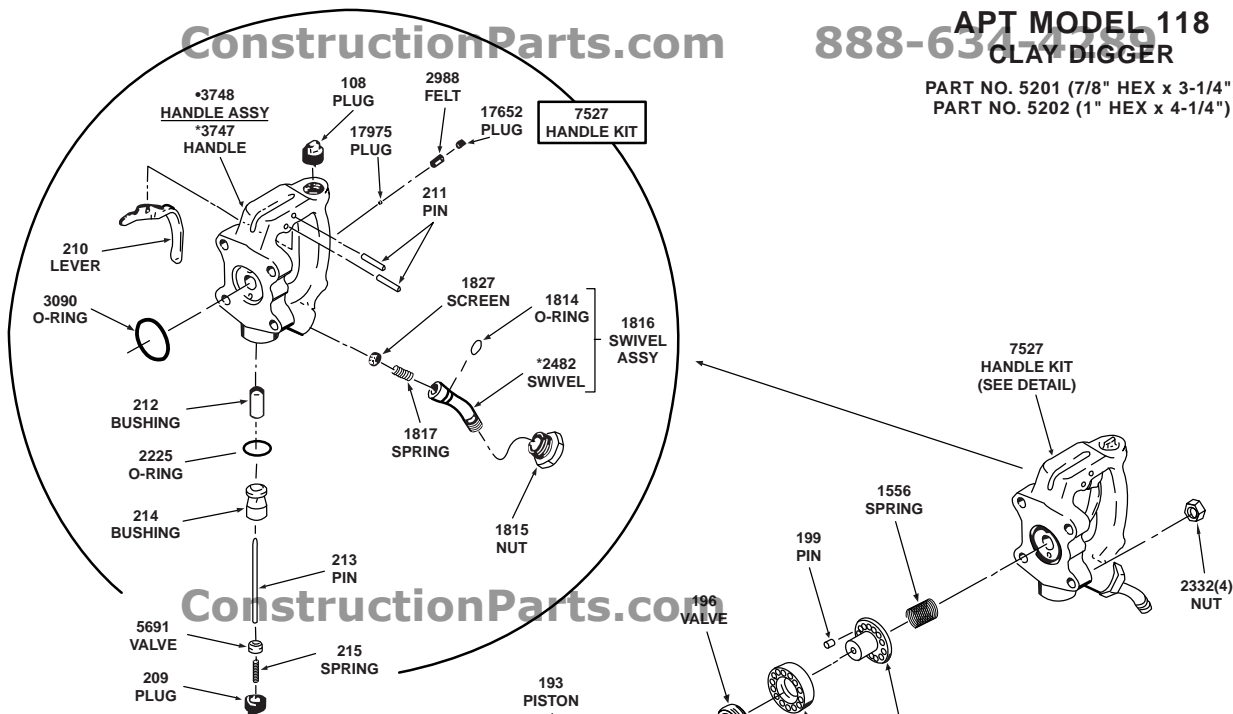

AMERICAN PNEUMATIC TOOL

ConstructionParts.com

APT MODEL 118
CLAY DIGGER

PART NO. 5201 (7/8" HEX x 3-1/4")
PART NO. 5202 (1" HEX x 4-1/4")

*3748 Handle Assy Includes:
17652 plug (1), 2988 felt (1), 212 bushing (1), 3747 handle (1),
17975 Oil Metering Plug.