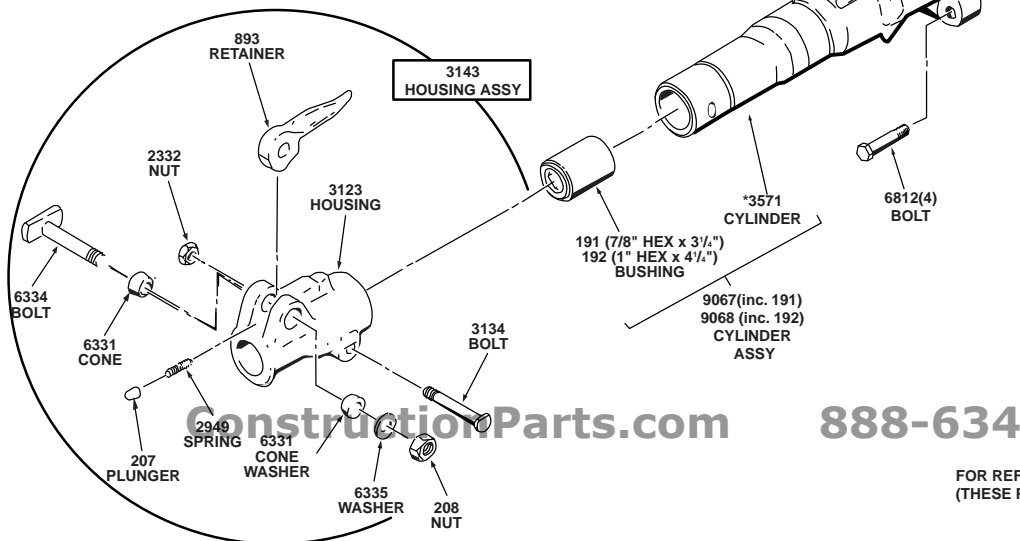

ConstructionParts.com

888-634-4289

FOR REFERENCE ONLY
(THESE PARTS NOT SOLD SEPARATELY)