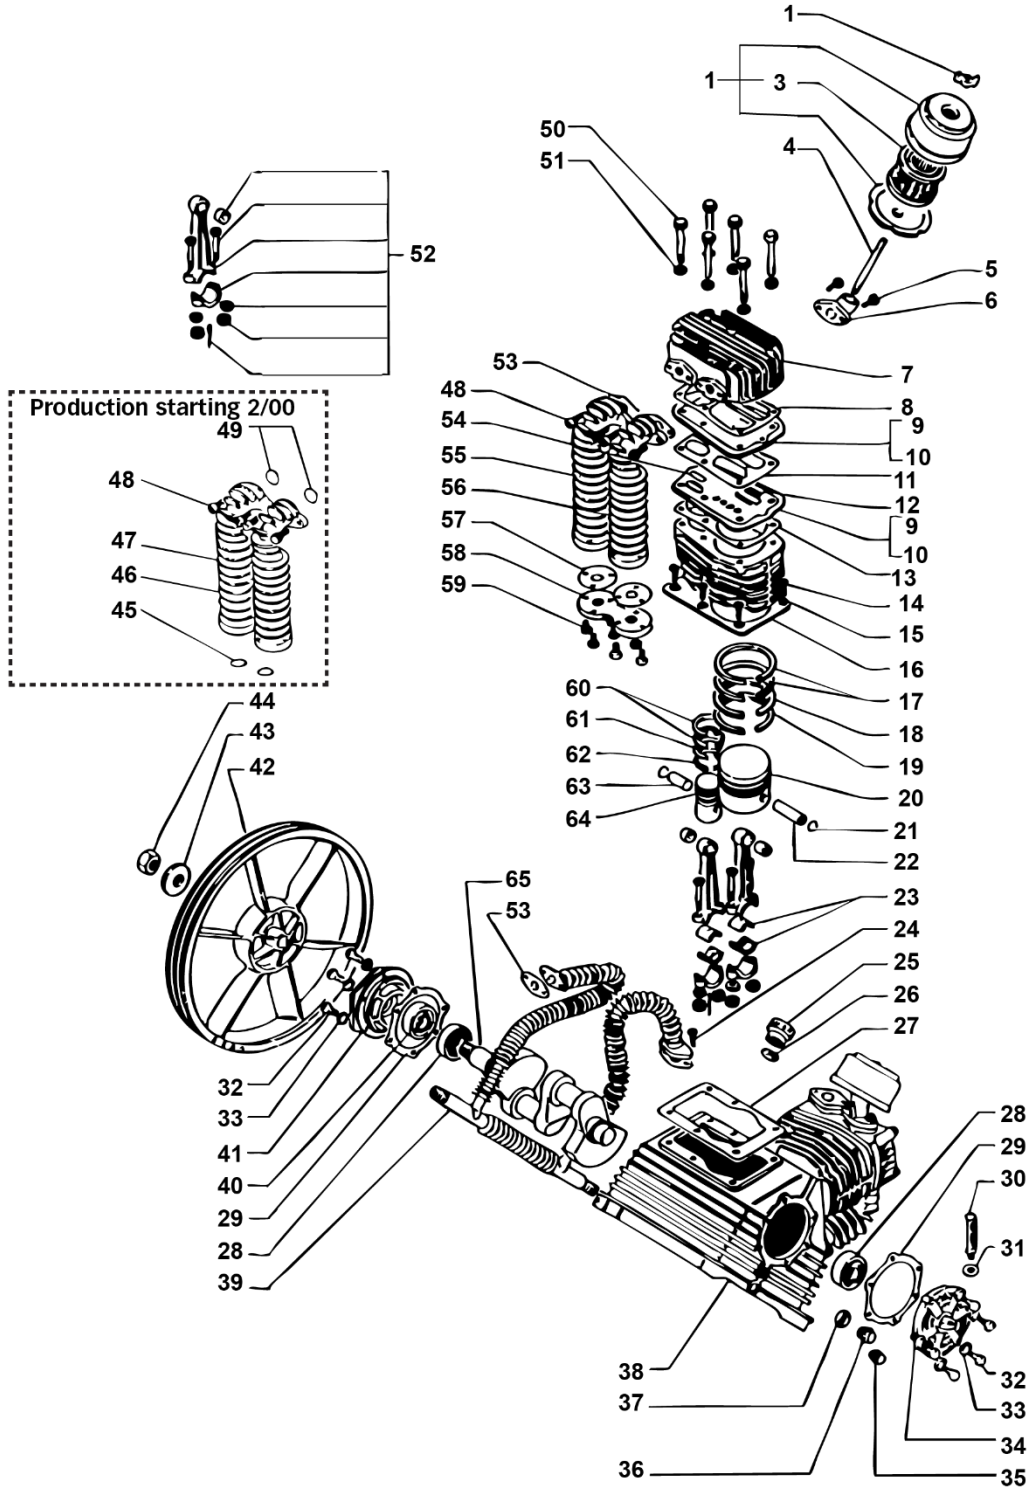

**SCHEMATIC FOR
PMP24K100**

PARTS LIST FOR PMP24K100

Sch.#	Description	Part#	Qty
1	Wing Nut	37400450CH	2
2	Intake Assy	SP81000	2
3	Intake Element	35602380CH	2
4	Intake Rod	37301410CH	2
5	Bolt	37302470CH	4
6	Intake Elbow	35606210CH	2
7	Head	31306200CH	2
8	Gasket	30504080CH	2
9	Left Valve Plate **	32704040CH	2
10	Right Valve Plate **	32706150CH	2
11	Gasket	30504070CH	2
12	Valve - LP	32704060CH	4
13	Gasket	30504030CH	2
14	Bolt	37304020CH	12
15	Washer	37504230CH	12
16	Cylinder	31604010CH	2
17	Ring - LP	31204000CH	4
18	Ring - LP	31203980CH	2
19	Ring - LP	31203960CH	2
20	Piston - LP	31203940CH	2
21	Snap Ring	37603900CH	4
22	Piston - Pin - LP	31203910CH	2
23	Con Rod Inserts	31106140CH	4
24	Bolt	37302530CH	4
25	Oil Fill Cap	36504590CH	1
26	Gasket	30504440CH	1
27	Gasket	30503820CH	2
28	Bearing	30306020CH	2
29	Gasket	30506040CH	2
30	Crankcase Vent	36507100CH	1
31	Gasket	3050016ACH	1
32	Bolt	37303620CH	12
33	Washer	37504220CH	12
34	Bearing Carrier	30406060CH	1
35	Oil Drain Plug	BLSQPL0250	1
36	Sight Glass w/seal	36504450CH	1
37	Gasket	30504440CH	1
38	Crankcase	33106000CH	1
39	Aftercooler	32909110CH	1
40	Oil Seal	30306030CH	1
41	Bearing Carrier	30406050CH	1
42	Flywheel	31003760CH	1
43	Washer	37501980CH	1
44	Nut	37406090CH	1
45	O Ring	30502700CH	4
46	Right Cooler	3290416ACH	2
47	Left Cooler	3290415ACH	2
48	Bolt	37304180CH	8
49	O Ring	30502400CH	4
50	Bolt	37304100CH	12
51	Washer	37504110CH	12
52	Con Rod Assy	31106350CH1	4
53	Gasket	30504190CH	6
54	Valve - HP	32702400CH	4
55	Cooler (old style)	Order 45, 47, 49	1
56	Cooler (old style)	Order 45, 46, 49	1
57	Gasket	30504210CH	4
58	Connector	36904200CH	2
59	Bolt	37307570CH	12
60	Ring - HP	31203990CH	4
61	Ring - HP	31203970CH	2
62	Rng - HP	31203950CH	2
63	Piston Pin - HP	31203920CH	2
64	Piston - HP	31204520CH	2
65	Crankshaft	30206010CH	1
Kits			
	Gasket Set (8,11,13,26,27,29,31,36,45,49,53)	K100GASKETS	1
	Ring Set (17,18,19,60,61,62)	K100RINGS	1
	Valve Plate Assembly – Left (8,9,11,12,13,54)	1000VK100L	1
	Valve Plate Assembly – Right (8,10,11,12,13,54)	1000VK100R	1
	Valve Repair Kit (8,11,12,13,54)	VKK100	1
	Piston Assembly – LP (17,18,19,20,21,22)	5000PLPK50	2
	Piston Assembly – HP (21,60,61,62,63,64)	5050PHPK50	2