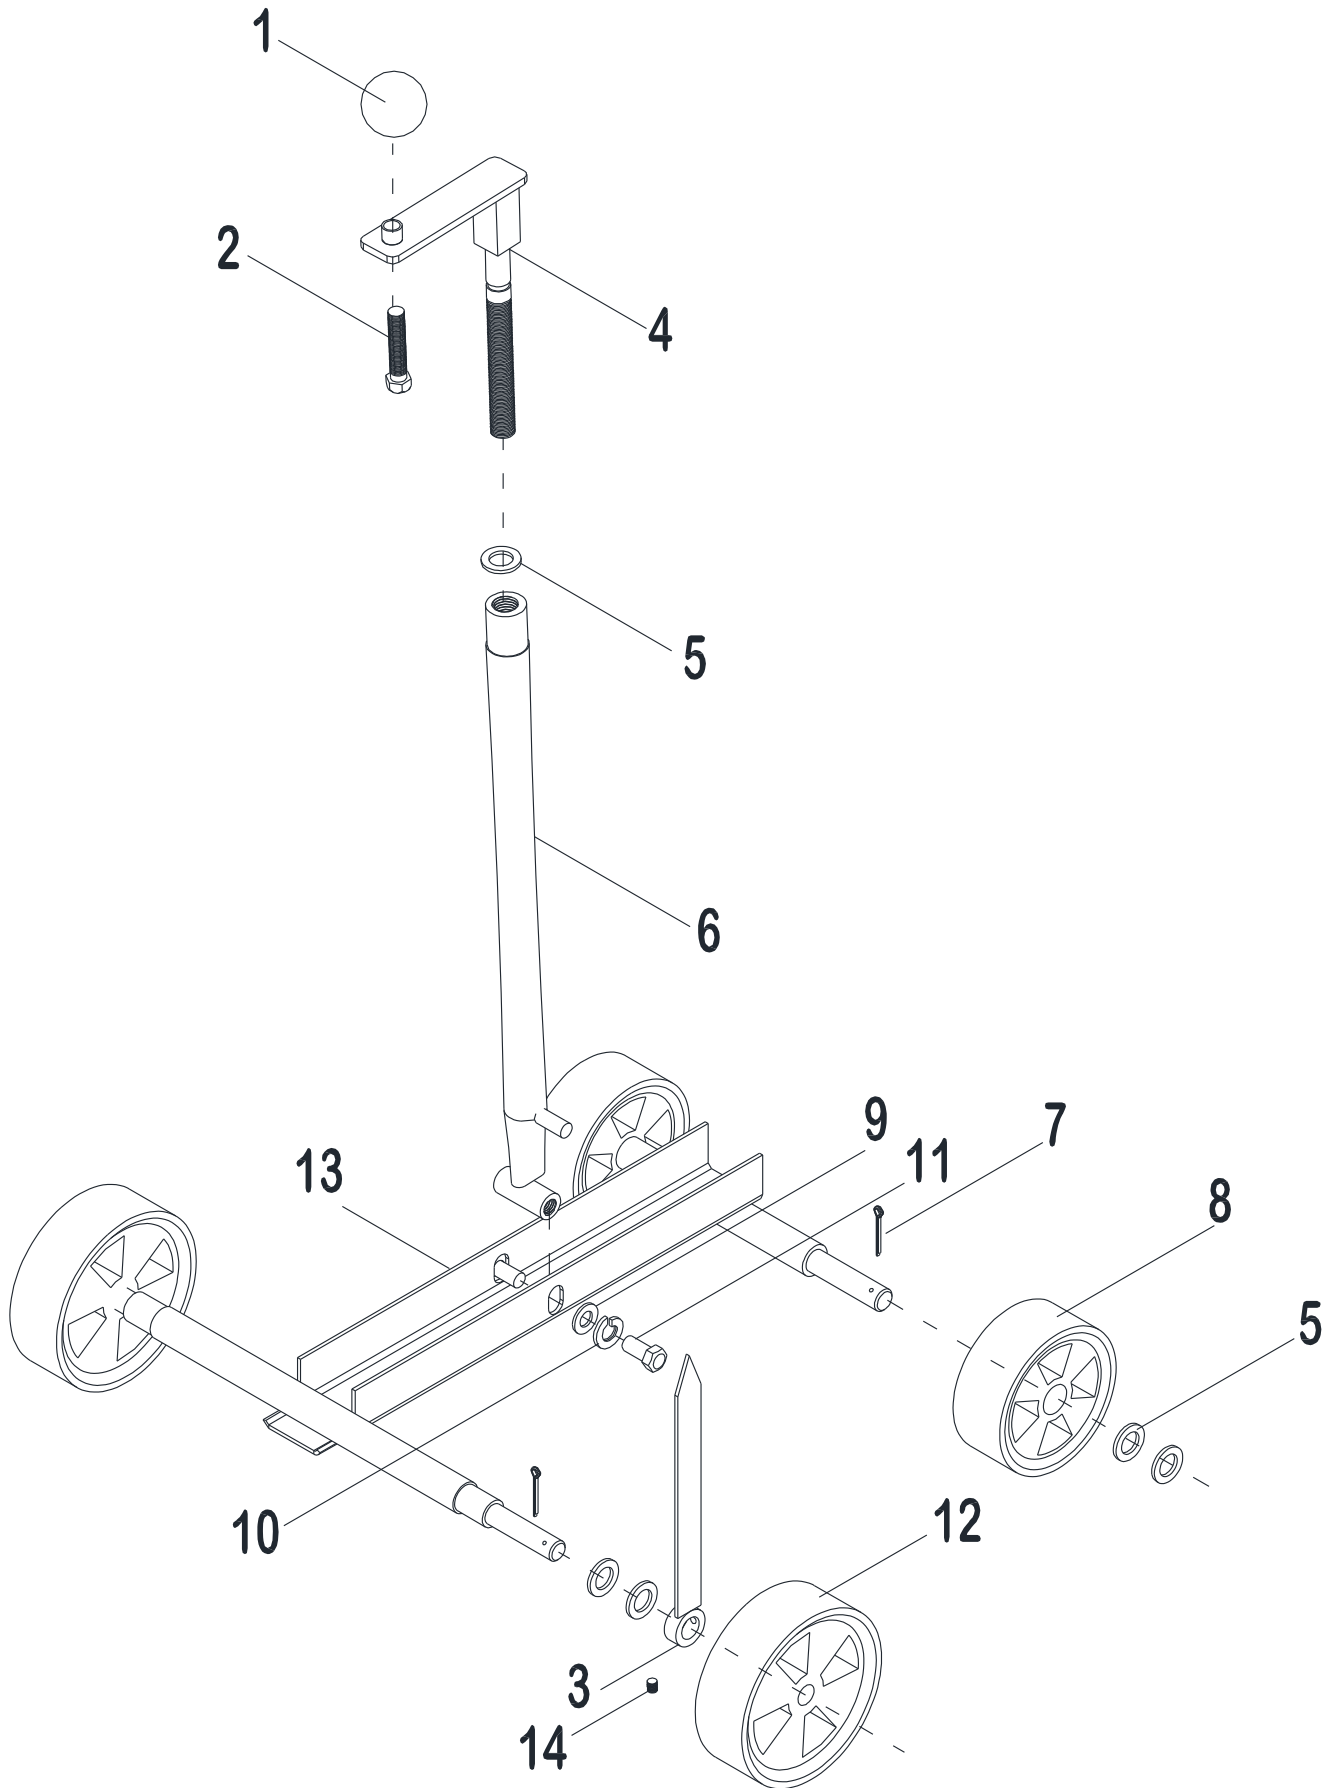

RAISE AXLE ASSY

ITEM	M.I.D. #	PART #	DESCRIPTION	JCST (PROP)
1	0000RF07RD	N/A	BALL KNOB	1
2	TOCD012212	N/A	BOLT HEX HD 1/2" X 2-1/2"	1
3	0413CO01RD	N/A	GUIDE SHAFT JCST	1
4	0413CO01TE	N/A	RAISING SCREW TUBE JCST	1
5	RNPX034GAL	N/A	PLAIN WASHER 3/4"	9
6	0413CO02TE	N/A	RAISING SCREW TUBE JCST	1
7	SC18112NOR	N/A	PIN COTTER, 1/8" x 1/2"	4
8	0000RD05RD	N/A	WHEEL 5" X 2"	2
9	RNPX012NOR	N/A	PLAIN WASHER 1/2"	2
10	RNRX012GAL	N/A	SPRING WASHER 1/2"	2
11	TOCD012100	N/A	BOLT HEXHD, 1/2" X 1"	2
12	0000RD06RD	N/A	WHEEL 6" X 2"	2
13	0401CO01RD	N/A	AXLE ASSEY JCS	1
14	OPFR056056	N/A	SET SCREW, 5/16 X 5/16"	1

ENGINE