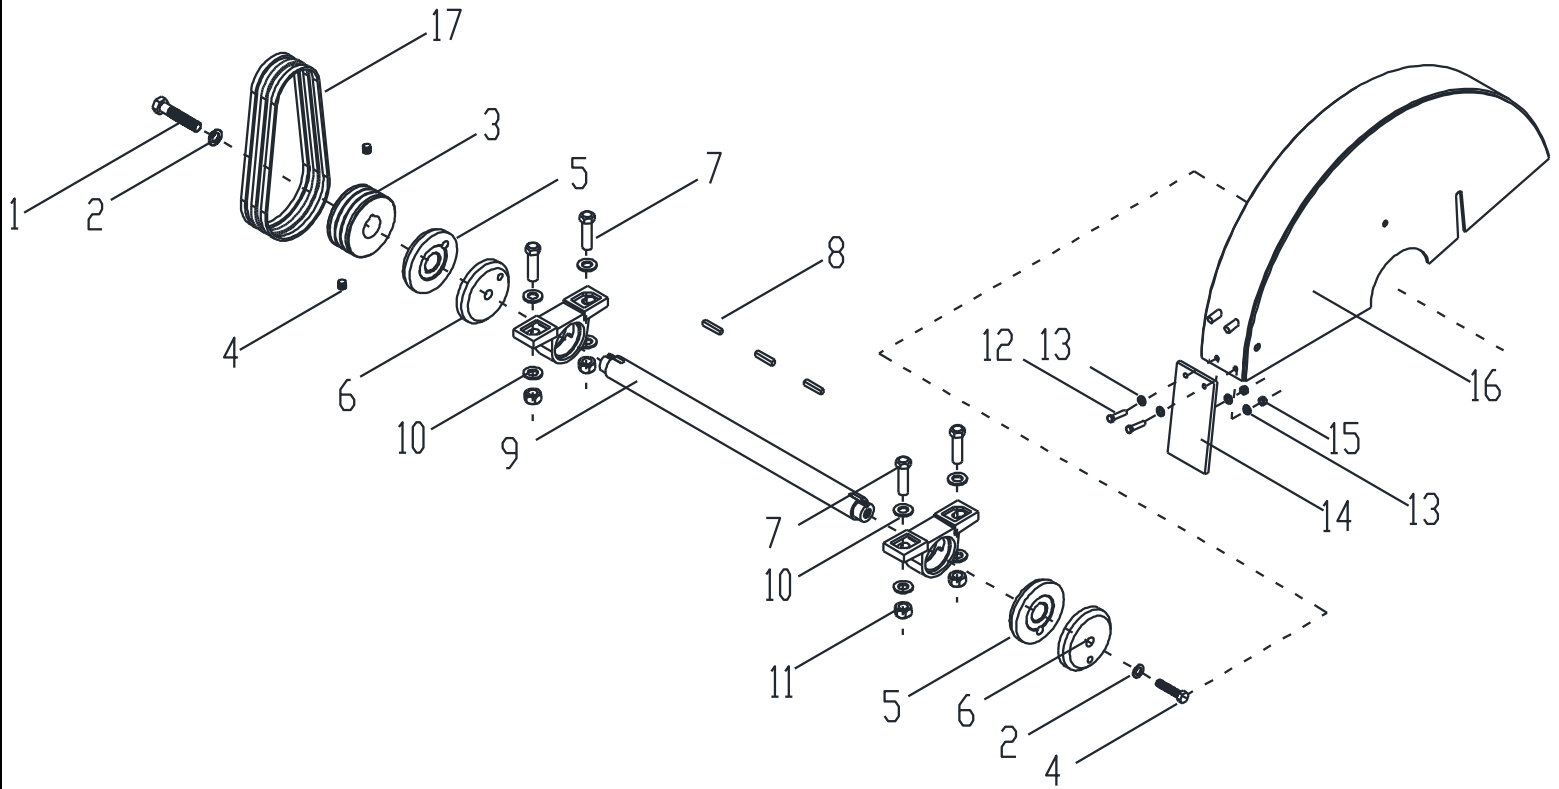

BLADE SHAFT/GUARD

ITEM	M.I.D. #	PART #	DESCRIPTION	JCST (PROP)
1	TOCD012112	N/A	BOLT HEXHD, 1/2" x 1-1/2"	1
2	RNRX012GAL	N/A	SPRING WASHER 1/2"	2
3	POFG3121003R	N/A	BLADE SHAFT PULLEY, 3-1/2" x 1" 3 GROVES	1
4	OPFR056056	N/A	SET SCREW, 5/16" x 5/16"	2
5	0406CR03CO	N/A	OUTSIDE BLADE COLLAR W/PIN	2
6	0406CR02CO	N/A	INSIDE BLADE COLLAR	2
7	TOCD012200	N/A	BOLT 1/2 X 2 "	1
8	0400CU01CO	N/A	KEY 1/4" x 2"	1
9	0413CR01CO	N/A	BLADE SHAFT JCST	1
10	RNPX012GAL	N/A	PLAIN WASHER 1/2"	8
11	TCCS012GAL	N/A	LOCK NUT, 1/2"	4
12	TOCD014100	N/A	BOLT HEXHD, 1/4" x 1"	2
13	RNPX014NOR	N/A	PLAIN WASHER, 1/4"	4
14	0000RF02GD	N/A	BLADE GUARD MUD SPASHER	1
15	TCCS014GAL	N/A	LOCK NUT, 1/4"	2
16	0413CO01GD	N/A	BLADE GUARD JCST	1
17	0000BN3VX315	N/A	BELT - 3VX315	3