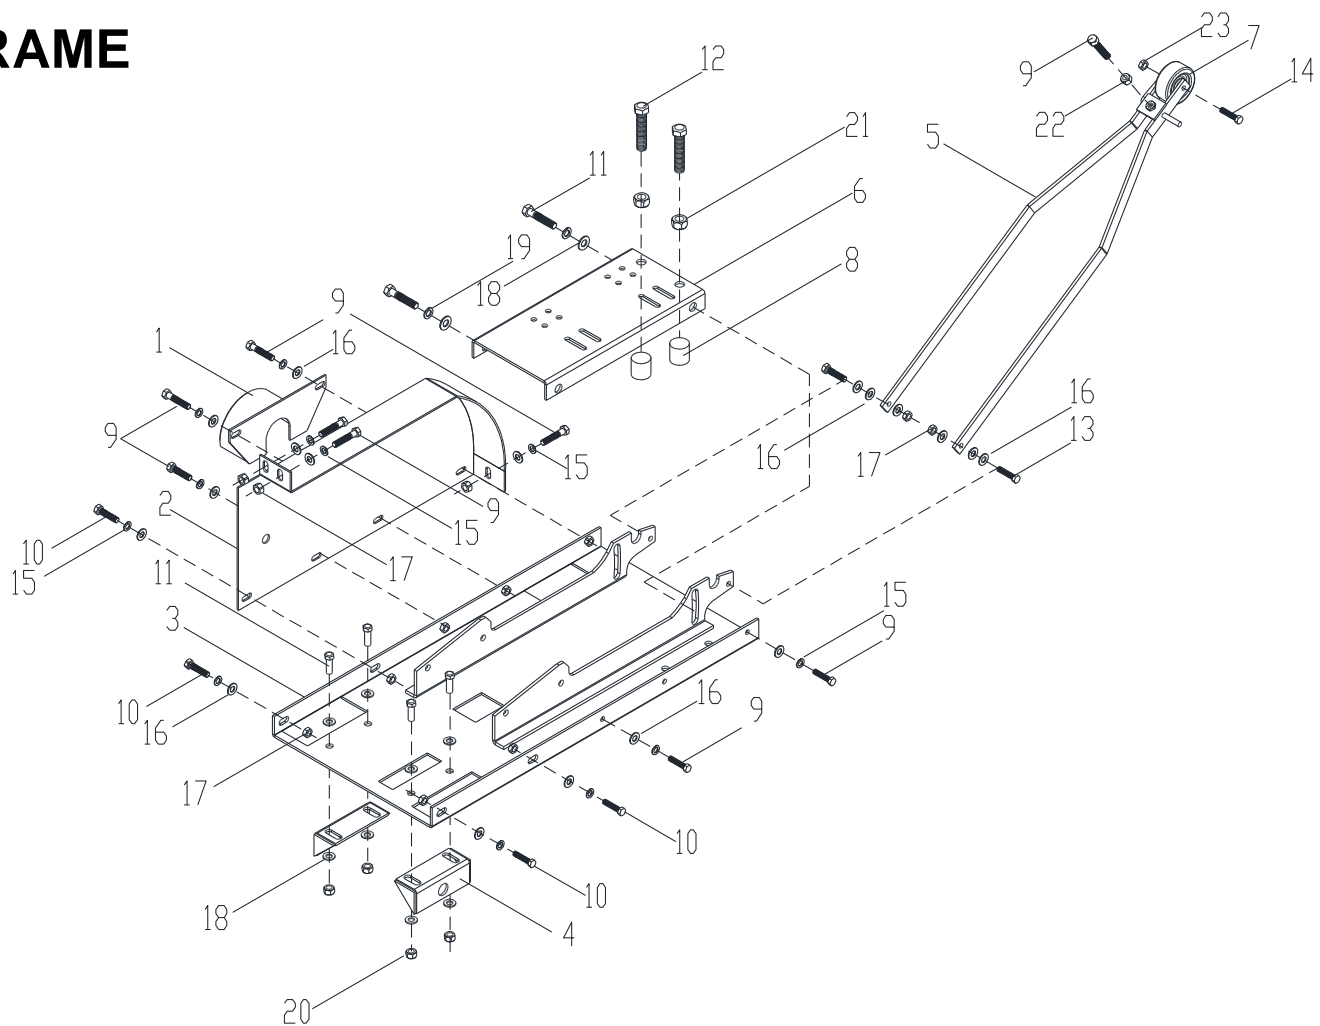

SELF PROPELLED CONCRETE SAW JCST 18"

FRAME

ITEM	M.I.D. #	PART #	DESCRIPTION	JCST (PROP)
1	0413CO01TF	N/A	SHAFT GUARD JCST	1
2	0413CO01GB	N/A	BELT GUARD	1
3	0413CO01CH	N/A	FRAME JCST	1
4	0400CO02RD	N/A	PILLOW BLOCK BRAKET	2
5	0413CO01GC	N/A	CUTTER GUIDE JCST	1
6	0413PL01BM	N/A	ENGINE BASE	1
7	0000RF01GC	N/A	WHEEL 3" X 1"	1
8	0413NY01BM	N/A	SHIELD NYLAMID	2
9	TOCD038114	N/A	BOLT, HEXHD 3/8 X 1-1/4"	8
10	TOCD038100	N/A	SCREW 3/8" X 1"	4
11	TOCD012112	N/A	BOLT HEXHD, 1/2" X 1-1/2"	8
12	TOCD012500	N/A	BOLT HEXHD, 1/2" X 5"	2
13	TOCD038112	N/A	BOLT HEXHD, 3/8" X 1-1/2"	2
14	TOCD056212	N/A	BOLT HEXHD 5/16" X 2-1/2"	1
15	RNRX038GAL	N/A	SPRING WASHER 3/8"	12
16	RNPX038GAL	N/A	PLAIN WASHER 3/8"	18
17	TCCS038GAL	N/A	LOCK NUT, 3/8"	9
18	RNPX012GAL	N/A	PLAIN WASHER 1/2"	12
19	RNRX012GAL	N/A	SPRIMG WASHER 1/2"	4
20	TCCS012GAL	N/A	LOCK NUT, 1/2"	4
21	TCCN012GAL	N/A	NUT 1/2"	2
22	TCCN038GAL	N/A	NUT 3/8"	1
23	TCCS056GAL	N/A	LOCK NUT 5/16"	1

RAISE AXLE ASSY

ITEM	M.I.D. #	PART #	DESCRIPTION	JCST (PROP)
1	0000RF07RD	N/A	BALL KNOB	1
2	TOCD012212	N/A	BOLT HEX HD 1/2" X 2-1/2"	1
3	0413CO01RD	N/A	GUIDE SHAFT JCST	1
4	0413CO01TE	N/A	RAISING SCREW TUBE JCST	1
5	RNPX034GAL	N/A	PLAIN WASHER 3/4"	9
6	0413CO02TE	N/A	RAISING SCREW TUBE JCST	1
7	SC18112NOR	N/A	PIN COTTER, 1/8" x 1/2"	4
8	0000RD05RD	N/A	WHEEL 5" X 2"	2
9	RNPX012NOR	N/A	PLAIN WASHER 1/2"	2
10	RNRX012GAL	N/A	SPRING WASHER 1/2"	2
11	TOCD012100	N/A	BOLT HEXHD, 1/2" X 1"	2
12	0000RD06RD	N/A	WHEEL 6" X 2"	2
13	0401CO01RD	N/A	AXLE ASSEY JCS	1
14	OPFR056056	N/A	SET SCREW, 5/16 X 5/16"	1