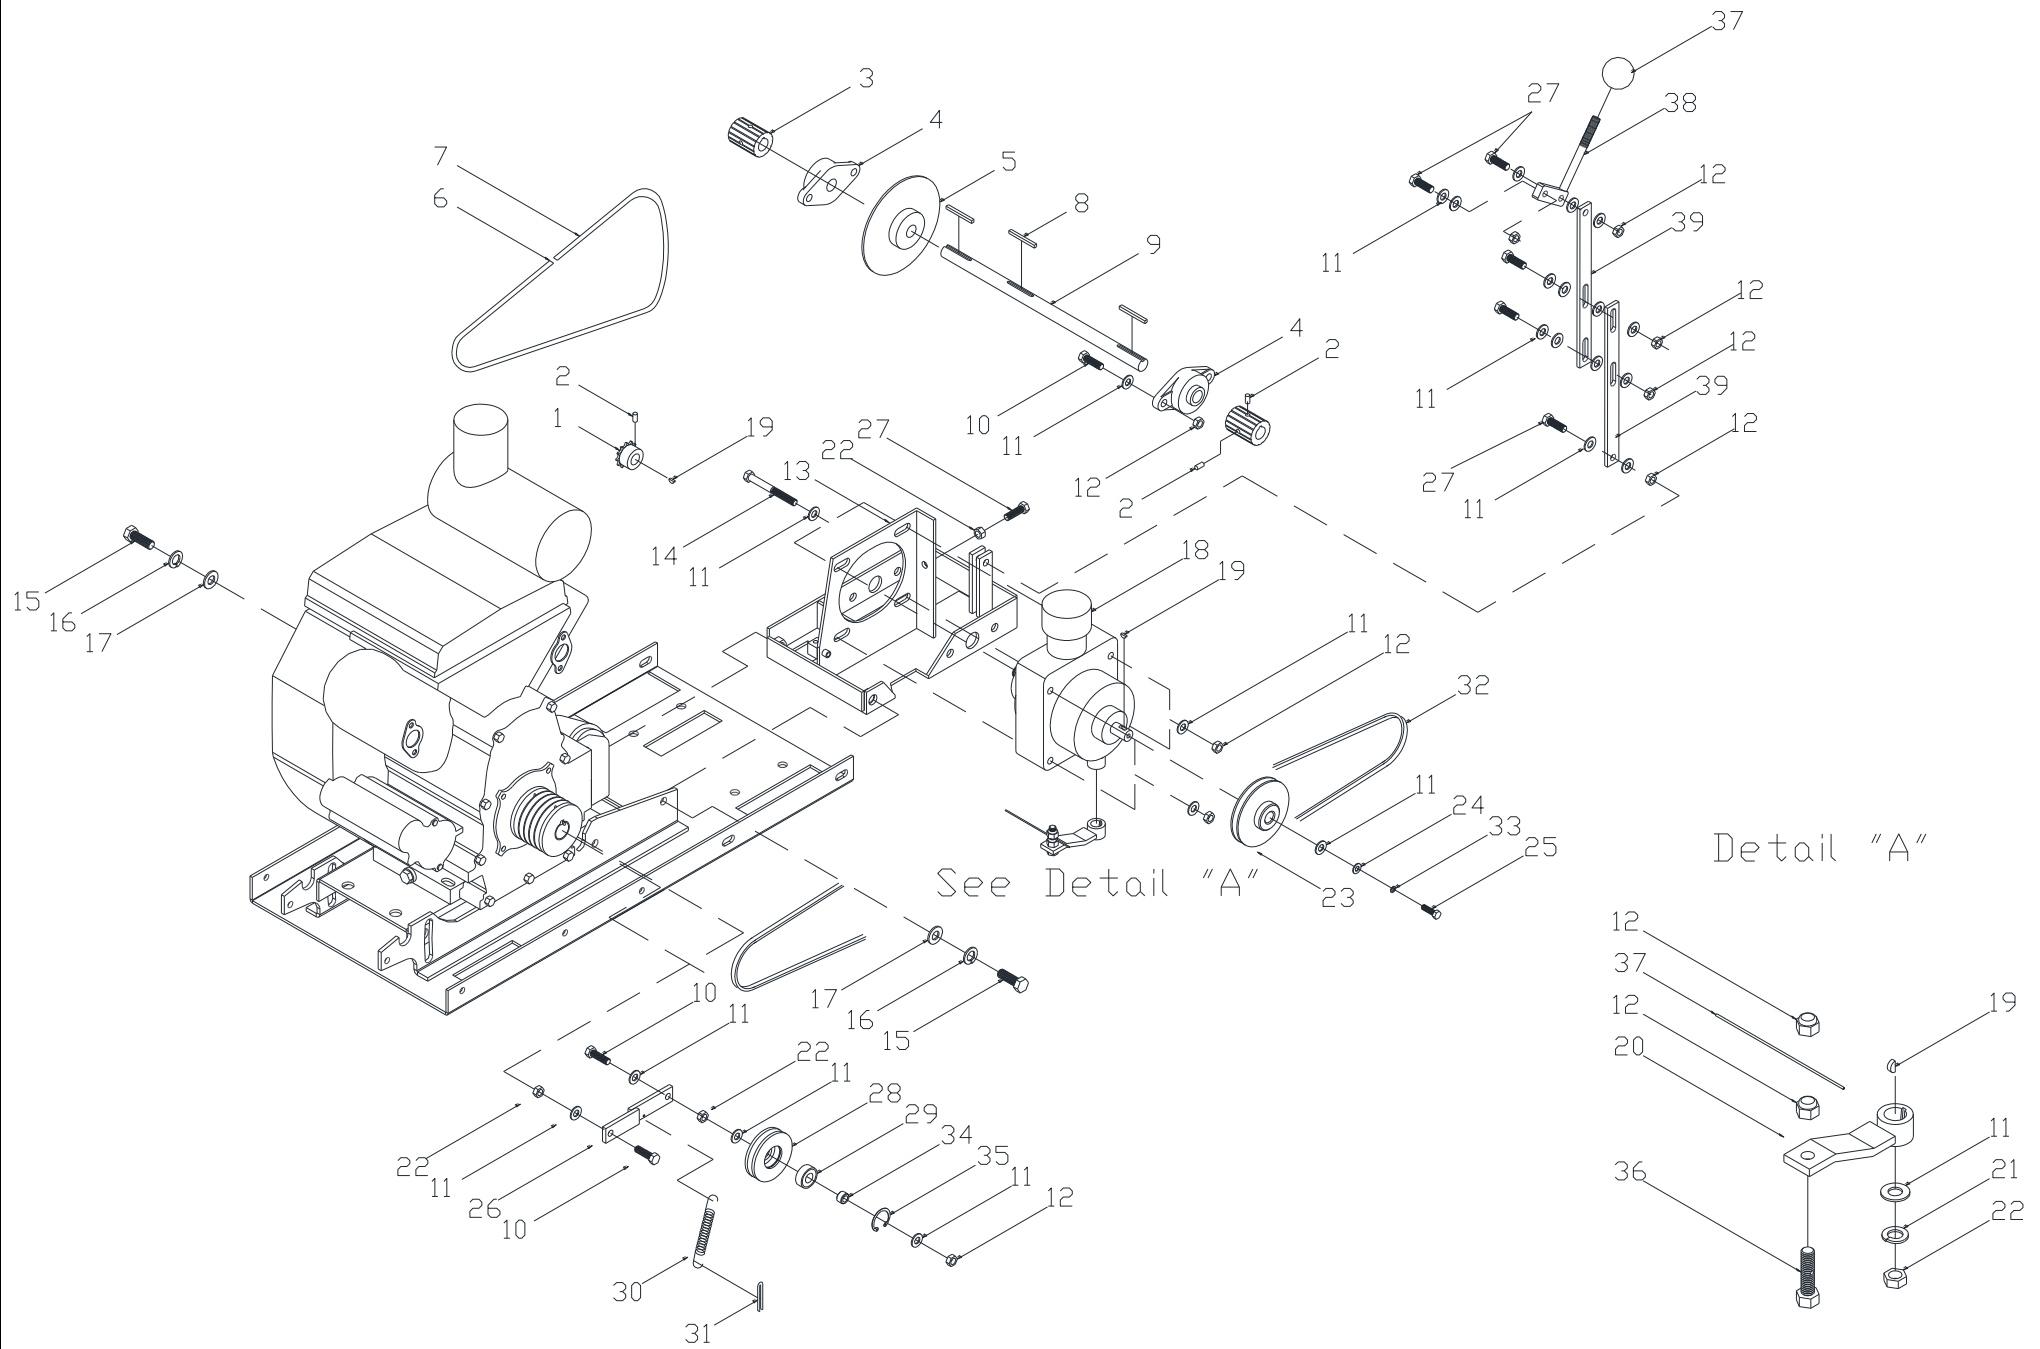

TRANSMISSION ASSY

ITEM	M.I.D. #	PART #	DESCRIPTION	JCST (PROP)
1	0000RF01TR	N/A	SPROCKET 35B12	1
2	OPCQ014014	N/A	SCR 1/4" - 20 X 1/4" SET SCREW	3
3	0407CO01RO	N/A	ROLLER	2
4	00CHPA2034	N/A	PILLOW BLOCK 3/4"	2
*	0000RF02TR	N/A	BEARING 3/4"	1
5	0000RF03TR	N/A	SPROCKET 35B48	1
7	0000RF04TR	N/A	CHAIN #35	1
8	0407CU01TR	N/A	KEY 3/16" X 2"	3
9	0407CO01TR	N/A	TRANSMISSION JACKSHAFT	1
10	TOCD038200	N/A	HEX BOLT 3/8" X 2"	2
11	RNPX038GAL	N/A	PLAIN WASHER 3/8"	24
12	TCCS038GAL	N/A	LOCK NUT, 3/8"	5
13	0407CO02TR	N/A	TRANSMISSION WELDMENT JCST	1
14	TOCD038300	N/A	HEX BOLT 3/8" X 3"	1
15	TOCD012112	N/A	BOLT HEXHD, 1/2" x 1-1/2"	2
16	RNRX012GAL	N/A	SPRING WASHER 1/2"	2
17	RNPX012GAL	N/A	PLAIN WASHER 1/2"	2
18	0407CO03TR	N/A	TRANSMISSION ASSEY JCST	1
19	0000RF05TR	N/A	WOODRUFF KEY #3	3
20	0407CO04TR	N/A	CONTROL LEVER	1
21	RNRX038GAL	N/A	SPRING WASHER 3/8"	1
22	TCCN038GAL	N/A	NUT 3/8"	3
23	0407FG01TR	N/A	TRANSMISSION PULLEY JCST	1
24	RNPX014NOR	N/A	PLAIN WASHER, 1/4"	1
25	TOCD014034	N/A	BOLT HEX HD 1/4" X 3/4"	1
26	0407CR01TR	N/A	IDLER ARM JCST	1
27	TOCD038112	N/A	BOLT HEXHD, 3/8" x 1-1/2"	7
28	0407CR01TR	N/A	IDLER PULLEY JCST	1
29	0000RF06TR	N/A	SEALED BEARING	1
30	0000RF07TR	N/A	SPRING 2-1/2"	1
31	SC36200NOR	N/A	PIN COTTER 3/16" X 2"	1
32	0000BN3VX500	N/A	BELT 3VX500	1
33	RNRX014GAL	N/A	SPRING WASHER 1/4"	1
34	0407CO06TR	N/A	SPACER BUSHING	1
35	SM00100EXT	N/A	OMEGA LOCK	1
36	TOCD038212	N/A	BOLT 3/8" X 2 1/2"	1
37	0000RF07RD	N/A	BALL KNOB	1
38	0407CO02CN	N/A	ENGAGEMENT LEVER JCST	1
39	0407CO03CN	N/A	TRANSMISSION ENGAGEMENT LEVER JCST	2