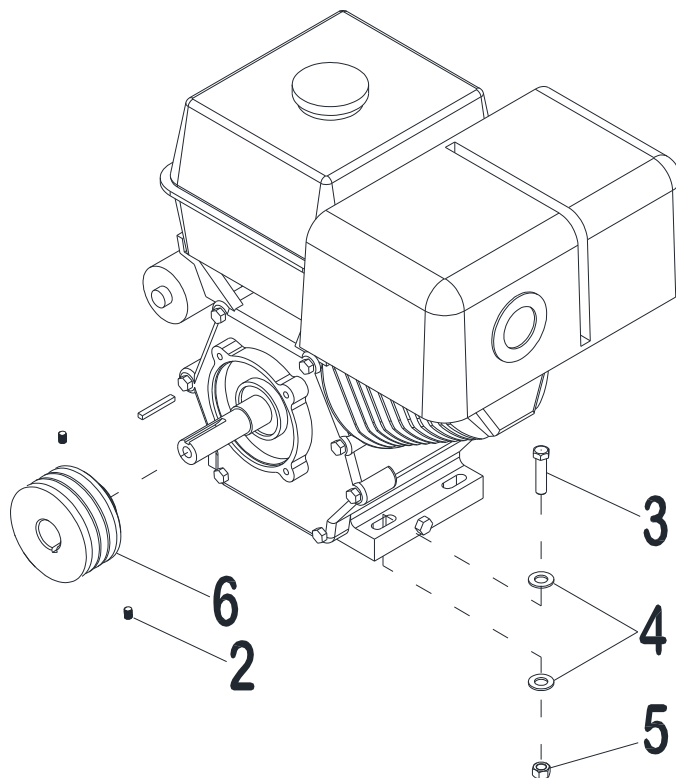

BLADE SHAFT/GUARD

ITEM	M.I.D. #	PART #	DESCRIPTION	JCST (PROP)
1	TOCD012112	N/A	BOLT HEXHD, 1/2" x 1-1/2"	1
2	RNRX012GAL	N/A	SPRING WASHER 1/2"	2
3	POFG3121003R	N/A	BLADE SHAFT PULLEY, 3-1/2" x 1" 3 GROVES	1
4	OPFR056056	N/A	SET SCREW, 5/16" x 5/16"	2
5	0406CR03CO	N/A	OUTSIDE BLADE COLLAR W/PIN	2
6	0406CR02CO	N/A	INSIDE BLADE COLLAR	2
7	TOCD012200	N/A	BOLT 1/2 X 2 "	1
8	0400CU01CO	N/A	KEY 1/4" x 2"	1
9	0413CR01CO	N/A	BLADE SHAFT JCST	1
10	RNPX012GAL	N/A	PLAIN WASHER 1/2"	8
11	TCCS012GAL	N/A	LOCK NUT, 1/2"	4
12	TOCD014100	N/A	BOLT HEXHD, 1/4" x 1"	2
13	RNPX014NOR	N/A	PLAIN WASHER, 1/4"	4
14	0000RF02GD	N/A	BLADE GUARD MUD SPASHER	1
15	TCCS014GAL	N/A	LOCK NUT, 1/4"	2
16	0413CO01GD	N/A	BLADE GUARD JCST	1
17	0000BN3VX315	N/A	BELT - 3VX315	3

RAISE AXLE ASSY

ITEM	M.I.D. #	PART #	DESCRIPTION	JCST (PROP)
1	0000RF07RD	N/A	BALL KNOB	1
2	TOCD012212	N/A	BOLT HEX HD 1/2" X 2-1/2"	1
3	0413CO01RD	N/A	GUIDE SHAFT JCST	1
4	0413CO01TE	N/A	RAISING SCREW TUBE JCST	1
5	RNPX034GAL	N/A	PLAIN WASHER 3/4"	9
6	0413CO02TE	N/A	RAISING SCREW TUBE JCST	1
7	SC18112NOR	N/A	PIN COTTER, 1/8" x 1/2"	4
8	0000RD05RD	N/A	WHEEL 5" X 2"	2
9	RNPX012NOR	N/A	PLAIN WASHER 1/2"	2
10	RNRX012GAL	N/A	SPRING WASHER 1/2"	2
11	TOCD012100	N/A	BOLT HEXHD, 1/2" X 1"	2
12	0000RD06RD	N/A	WHEEL 6" X 2"	2
13	0401CO01RD	N/A	AXLE ASSEY JCS	1
14	OPFR056056	N/A	SET SCREW, 5/16 X 5/16"	1

ENGINE

ITEM	M.I.D. #	PART #	DESCRIPTION	JCST (PROP)
1	202014M	N/A	HONDA ENGINE 13HP W/ CYCLON FILTER	1
2	OPFR056056	N/A	SET SCREW, 5/16 X 5/16"	2
3	TOCD038200	N/A	BOLT 3/8" X 2"	4
4	RNPX038GAL	N/A	PLAIN WASHER 3/8"	8
5	TCCS038GAL	N/A	LOCK NUT, 3/8"	4
6	POFG3121003R	N/A	BLADE SHAFT PULLEY, 3-1/2" x 1" 3 GROVES	1