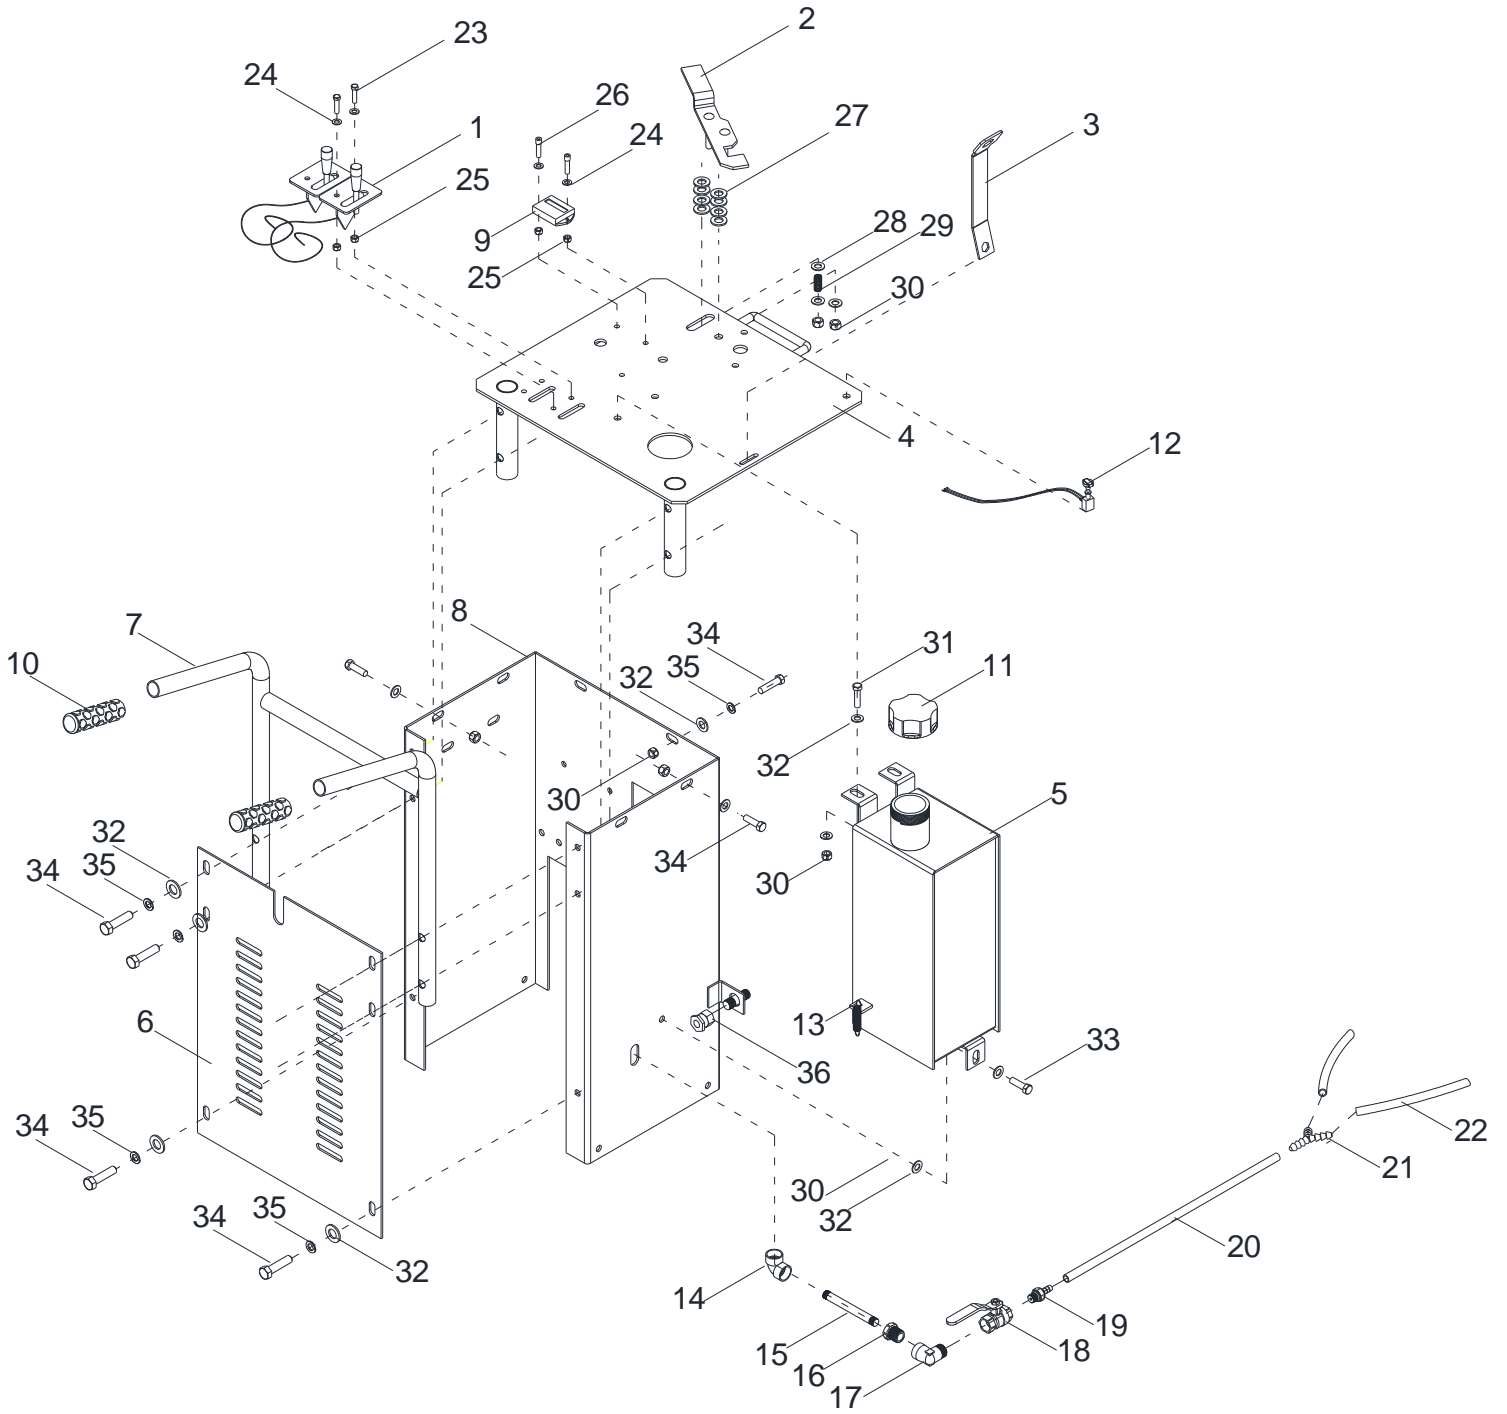

WATER TANK

ITEM	M.I.D. #	PART #	DESCRIPTION	JCST (PROP)
1	0413CO03TA	N/A	LEVER	2
2	0400CO01FR	N/A	RAISE SCREW BRAKE	1
3	0406LA01TE	N/A	WRENCH	1
4	0413CO01CA	N/A	TANK TOP COVER	1
5	0413CO01TA	N/A	WATER TANK	1
6	0413CO02TA	N/A	BACK TANK TOP	1
7	0413CO01MA	N/A	HANDLE	1
8	0413LA01CA	N/A	CONSOLE WELDMENT	1
9	0000RF01CA	N/A	TACHOMETER	1
10	0000RF01MA	N/A	HANDLE GRIP	2
11	0000RF08TA	N/A	2-1/4 RATCHET CAP NO VENT W/ TETHER	1
12	0200KI01GA	T193	PUSH STOP W/ ENGINE HARNESS	1
13	0000RF09TA	N/A	SPRING 7/16"	1
14	0000RF07TA	N/A	ELBOW 90 DEG 1/4"	1
15	0000RF10TA	N/A	NIPL 1/4" X 4"	1
16	0000RF11TA	N/A	REDUCTION BUSHING 14" X 1/2"	1
17	0000RF01TA	N/A	ELBOW FITTING 90 DEG 1/2"	1
18	0000RF02TA	N/A	WATER BALL VALVE 1/2"	1
19	0000RF12TA	N/A	DOWEL 1/2" - 1/4"	1
20	0413RF01SA	N/A	PLASTIC HOSE 1/4" X 29-1/2"	1
21	0401RF01SA	N/A	"Y" CONNECTOR 1/4" NYLON	1
22	0413RF02SA	N/A	PLASTIC HOSE 1/4" X 17-3/4"	2
23	TOCD014034	N/A	BOLT HEX HD 1/4" X 3/4"	2
24	RNPX014GAL	N/A	PLAIN WASHER 1/4"	4
25	TCCS014GAL	N/A	LOCK NUT, 1/4"	4
26	TOCT014112	N/A	BOLT ALLEN HD 1/4" X 1-1/2"	2
27	RNPX012GAL	N/A	PLAIN WASHER 1/2"	8
28	RNPX038NOR	N/A	PLAIN WASHER 3/8"	3
29	0000RF01FR	N/A	SPRING 3/8" X 1"	1
30	TCCS038GAL	N/A	LOCK NUT, 3/8"	13
31	TOCD038114	N/A	BOLT, HEXHD 3/8 X 1-1/4"	2
32	RNPX038GAL	N/A	PLAIN WASHER 3/8"	16
33	TOCD038034	N/A	BOLT HEX HD 3/8" X 3/4"	1
34	TOCD038100	N/A	SCREW 3/8" X 1"	10
35	RNRX038GAL	N/A	SPRING WASHER 3/8"	10
36	0000RF13TA	N/A	SWIVEL ADAPTER 1/2" NTP (F) X 3/4" GHT (F)	1