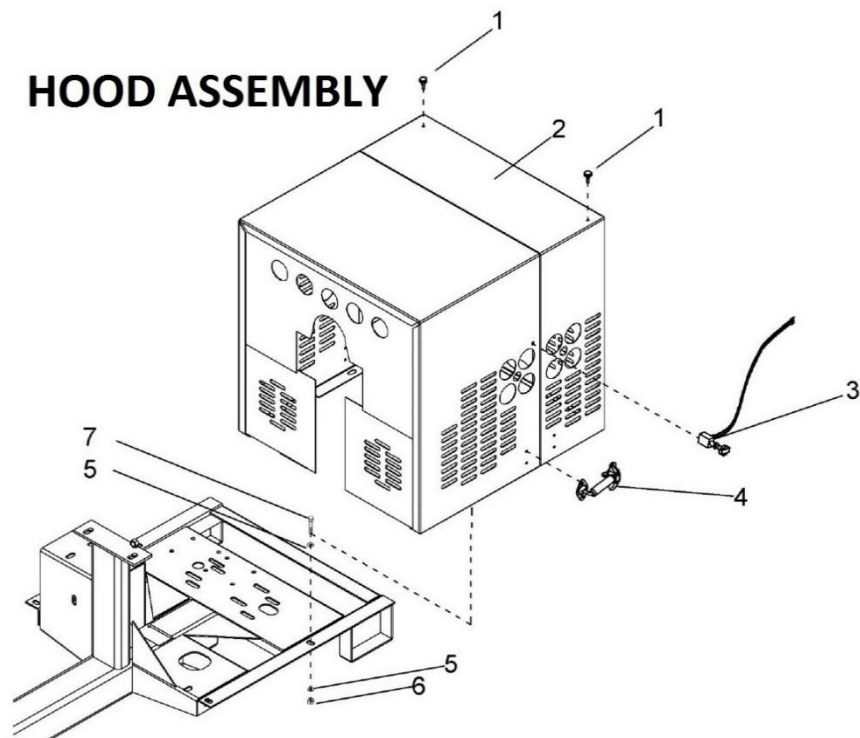

FRAME ASSEMBLY MMP

FRAME ASSEMBLY					
#	SKU #	PART #	DESCRIPTION	MM6P	MM8P
1	0218CO01CH	T499	FRAME MM6P/6PR - 412089 - T499	1	
1	0225CO01CH	T550	FRAME MM8P/8P - 412163 - T550		1
2	CAD3516GAL	T501	5/16 SAFETY CHAIN W/ OVAL SNAPS T501 - 609686 - 701012 - CA03316GAL	1	1
3	0000CO03LZ	T118-V	PINTLE HITCH VERTICAL HOLE - 702069 - T118 - C193	1	1
3	0000CO04LZ	T119-V	2" BALL HITCH VERTICAL HOLE - 702070 - T119	1	1
4	0111SR01LZ	T110	3/6" COTTER PIN CP-85H - SR00036EXT - T110 - 134955	1	1
5*	TCFN034GAL	T124	TOWING HITCH, HEX NUT, 3/4 NF - 701028 - T124 - C179 (OBSOLETE)	1	1
5	TCFN058GAL	T124-1	TOWING HITCH, HEX NUT, 5/8 NF - T124-1 - 701033	1	1
6*	RNRX034GAL	T123	TOWING HITCH, SPRING WASHER 3/4" - 174510 - T123 (OBSOLETE)	1	1
6	RNRX058GAL	T123-1	TOWING HITCH, SPRING WASHER 5/8" - T123-1 - 701032	1	1
7*	TOFD034312	T122	TOWING HITCH, HEX HEAD SCREW 3/4" X 3-1/2" - T122 - C148 - 226272 - 701001 (OBSOLETE)	1	1
7	TOFD058312	T122-1	TOWING HITCH, HEX HEAD SCREW 5/8" X 3-1/2" - T122-1 - 701035	1	1
8*	0000CR01LZ	T121	TOWING HITCH, LOCK PIN - T121 - C169 - 496088 - 702078 (OBSOLETE)	1	1
8	TOFD058312-A	T121-1	TOWING HITCH, LOCK PIN - T121-1 - 701031	1	1
9	0000RF01RJ	T166	CONTROL & DUMPING HANDLE GRIPS - 139350 - T166 (ROUND)	1	1
10	0000RF02TQ	T414	ENGAGEMENT HANDLE CHILD HAND GRIP - T414 - 701023	1	1
11	0200CO01CU	T117	ENGAGEMENT CONTROL HANDLE LEVER MM6/MM8 - T117	1	1
12	0200CO01CH	T107	TOWING/DUMPING SPRING LOADED LOCK PIN	1	1
13	00PE038112	T505	CONTROL HANDLE LOCK PIN 3/8 X 1-1/2 - T505	1	1
15	TOCD012134	T189	HEX BOLT HD 1/2" X 1 3/4" - T189 - 226660	7	7
21	TCCS012GAL	T106	HEX LOCK NUT 1/2" - T106 - 227854 - C304	9	9
22	0000RF01CH	T109	TOWING/DUMPING, LOCK PIN SPRING - T109	1	1
23	RNPX034GAL	T108	PLAIN WASHER 3/4" X 1-1/2 - 174996 - T108 - 248277	1	1
28	0200CO03RD	T125-2	STANDARD 46" AXLE MM6-MM12 (NO HUBS) - T125-2	1	1
28	0200CO04RD	T125-3	STANDARD 46" AXLE ASSY MM6-MM12 (INCLUDING HUBS) - T125-3	1	1
29	0200KI03RD	T129-1	WHEEL HUB W/ 1" BRG L44643 & DUST CAP - 702071 - T129 - C135 (NEW STYLE)	2	2
30	0000CO02RD	T137-12	WHEEL & TIRE ASSY 4.8 X 12" - T137-12 - C137 - 431063	2	
30	0000CO01RD	T137	WHEEL & TIRE ASSY 165-80 R13" - T137 - 431081 - C136		2
31	0000RF10RD	T136-1	DUST CAP FOR WHEEL HUBS 1.98" (NEW STYLE) - 702087 - T136-1 - 464804	2	2
*	TCMN012GAL	T138	WHEEL LUG NUT 1/2" X 20 - T138	8	8
32	0200CO02CU	T140	IDLER ARM BRACKET - T140 (NO IDLER BEARING)	1	1
33	0200CO04CU	T197	BEARING CLUTCH ASSEY WITH IDLER ARM BRACKET - T197	1	1
34	0200KI01CU	T197-1	BEARING IDLER CLUTCH ASSEMBLY (NO IDLER ARM BRACKET) - T197-1	1	1
35	0000RF01CU	T192	IDLER ARM (CLUTCH) SPRING - T192	1	1