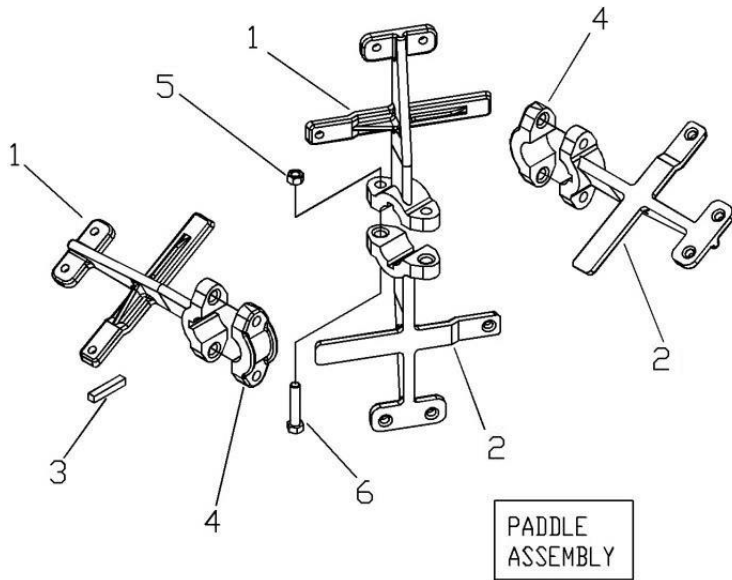

PADDLE ASSEMBLY MM6P