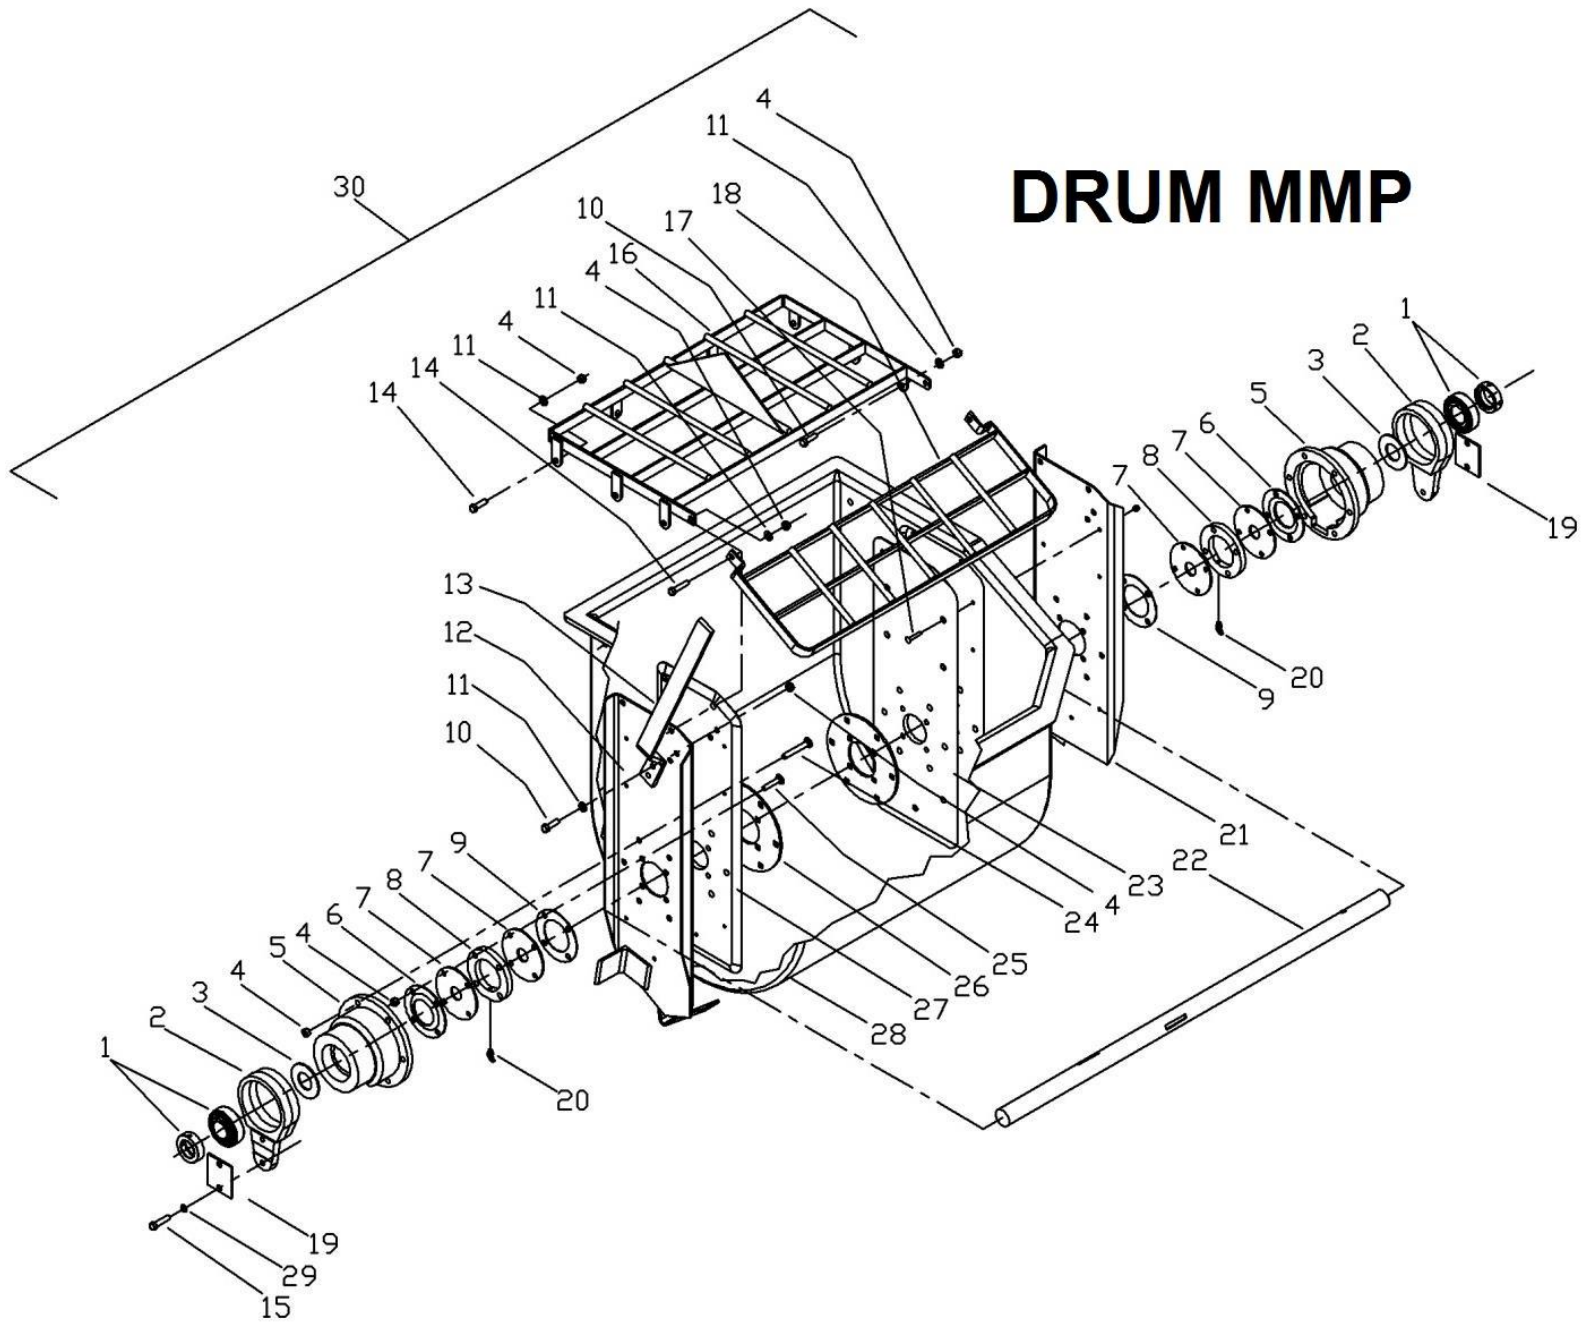

MM6P PARTS BREAKDOWN (LIST PRICE)

DRUM MMP

DRUM ASSEMBLY					
#	SKU #	PART #	DESCRIPTION	MM6P	MM8P
1	0000BA20824	T175	BALL BEARING, 1746208-108 - 110450 - T175 (W/O GRS FITTING)	2	2
2	0200CH01TQ	T485	DRUM PIVOT 4S-S10S / MM8P - T485 - 496070	2	2
3	0200HN01TQ	T486	SEAL FINGER (R2) 3.00 X 1.47 X .13 - T486 - 190854	2	2
4	TCCS038GAL	T114	HEX LOCK NUT 3/8" - 227830 - T114 - C142	30	32
5	0218FG02TQ	T487	DRUM TRUNNION, 4S-10S / MM8P (R3) - T487 - 496080	2	2
6	0218PL03TQ	T488	DRUM SEAL RING, 4S-10S (R4) MM8P - T488 - 496042	2	2
7	0200HN02TQ	T551	DRUM SEAL - 192923 - T551	4	4
8	0218FG01TQ	T489	DRUM SEAL PLATE 4S-10S / MM8P - T489 - 496177	2	2
9	0218AS01TQ	T490	GASKET 4-1/2" DIAM 0.06 THICK 8P/MM8P - T490 - 190751	2	2
10	TOCD038200	T145	HEX BOLT HD, GR5 3/8" X 2" - 226250 - T145 - C158	4	4
11	RNPX038GAL	T112	PLAIN WASHER 3/8" - T112 - C139 - 174986 - 701032 - C140	10	12
12	0218LA01TQ	T491	FRONT OUTSIDE CHANNEL MM6P/6P - 412086 - T491	1	
12	0225LA01TQ	T492	FRONT OUTSIDE CHANNEL MM8P/8P - 412177 - T492		1
13	0200CO01TQ	T168	DRUM DUMPING HANDLE LEVER W/ GRIP 4S-12S/MM8P (R1) - T168 - 496224	1	1
14	TOCD038112	T176	HEX BOLT 3/8" X 1-1/2" - T176 - C141 - 226230	6	6
15	TOCD012112	T595	HEX BOLT HD GR5 1/2" X 1-1/2" - 226650 - C303	4	4