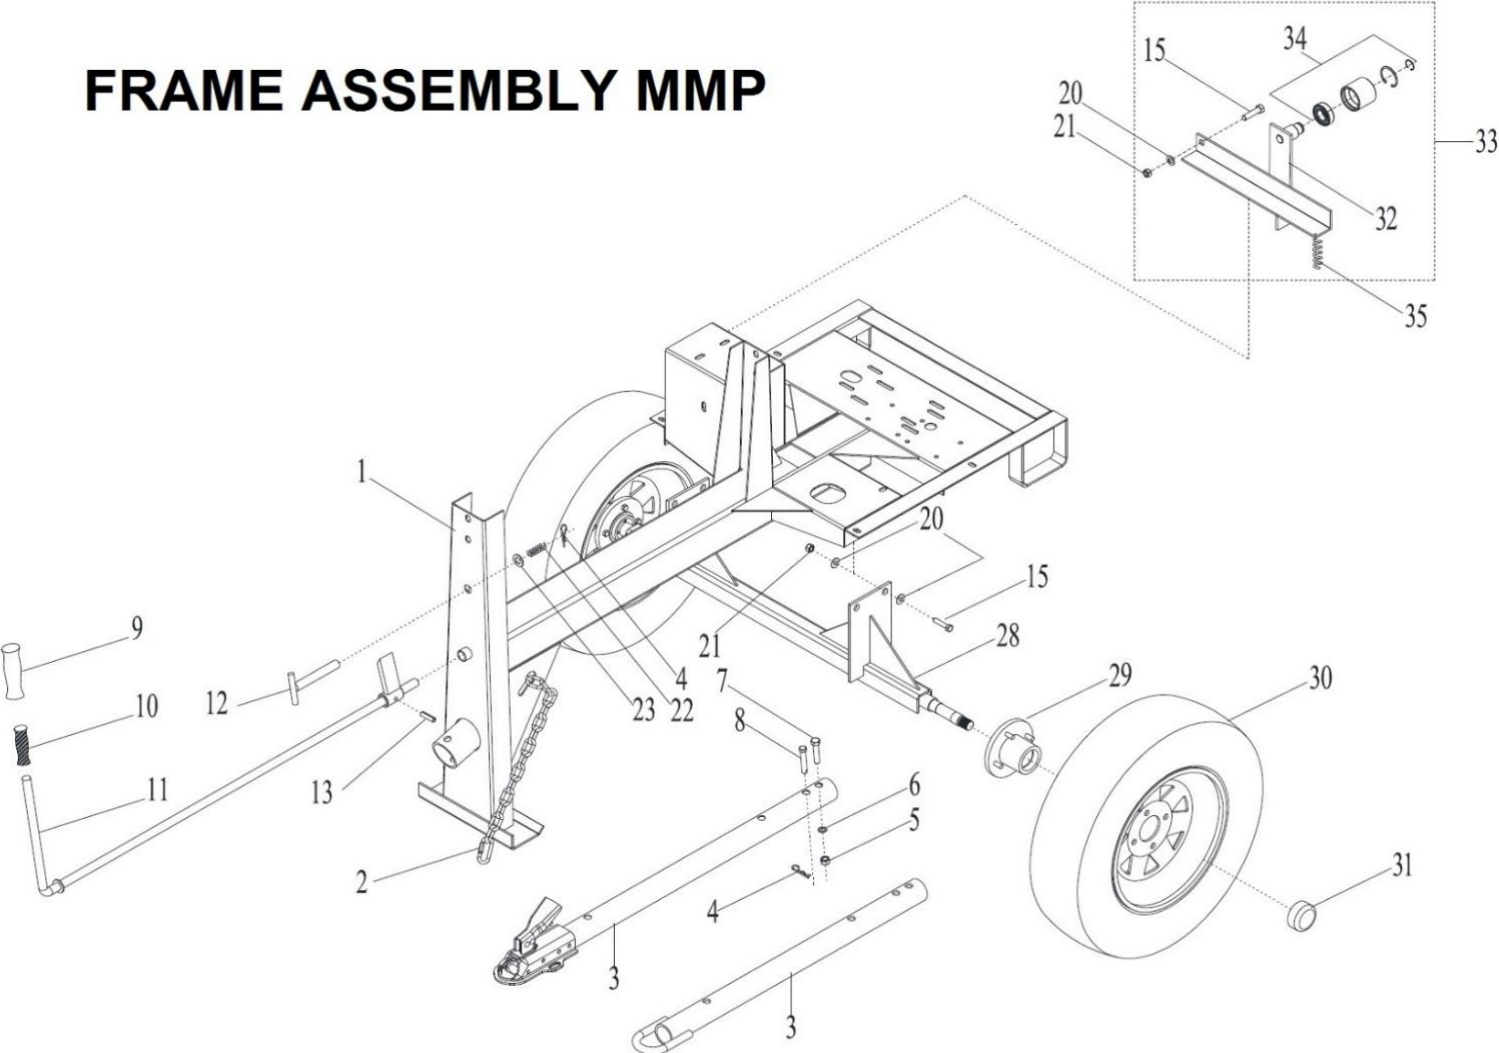

FRAME ASSEMBLY MMP

FRAME ASSEMBLY					
#	SKU #	PART #	DESCRIPTION	MM6P	MM8P
1	0218CO01CH	T499	FRAME MM6P/6PR - 412089 - T499	1	
1	0225CO01CH	T550	FRAME MM8P/8P - 412163 - T550		1
2	CAD3516GAL	T501	5/16 SAFETY CHAIN W/ OVAL SNAPS T501 - 609686 - 701012 - CA03316GAL	1	1
3	0000CO03LZ	T118-V	PINTLE HITCH VERTICAL HOLE - 702069 - T118 - C193	1	1
3	0000CO04LZ	T119-V	2" BALL HITCH VERTICAL HOLE - 702070 - T119	1	1
4	0111SR01LZ	T110	3/6" COTTER PIN CP-85H - SR00036EXT - T110 - 134955	1	1
5*	TCFN034GAL	T124	TOWING HITCH, HEX NUT, 3/4 NF - 701028 - T124 - C179 (OBSOLETE)	1	1
5	TCFN058GAL	T124-1	TOWING HITCH, HEX NUT, 5/8 NF - T124-1 - 701033	1	1
6*	RNRX034GAL	T123	TOWING HITCH, SPRING WASHER 3/4" - 174510 - T123 (OBSOLETE)	1	1
6	RNRX058GAL	T123-1	TOWING HITCH, SPRING WASHER 5/8" - T123-1 - 701032	1	1
7*	TOFD034312	T122	TOWING HITCH, HEX HEAD SCREW 3/4" X 3-1/2" - T122 - C148 - 226272 - 701001 (OBSOLETE)	1	1
7	TOFD058312	T122-1	TOWING HITCH, HEX HEAD SCREW 5/8" X 3-1/2" - T122-1 - 701035	1	1
8*	0000CR01LZ	T121	TOWING HITCH, LOCK PIN - T121 - C169 - 496088 - 702078 (OBSOLETE)	1	1
8	TOFD058312-A	T121-1	TOWING HITCH, LOCK PIN - T121-1 - 701031	1	1
9	0000RF01RJ	T166	CONTROL & DUMPING HANDLE GRIPS - 139350 - T166 (ROUND)	1	1
10	0000RF02TQ	T414	ENGAGEMENT HANDLE CHILD HAND GRIP - T414 - 701023	1	1
11	0200CO01CU	T117	ENGAGEMENT CONTROL HANDLE LEVER MM6/MM8 - T117	1	1
12	0200CO01CH	T107	TOWING/DUMPING SPRING LOADED LOCK PIN	1	1
13	00PE038112	T505	CONTROL HANDLE LOCK PIN 3/8 X 1-1/2 - T505	1	1
15	TOCD012134	T189	HEX BOLT HD 1/2" X 1 3/4" - T189 - 226660	7	7
21	TCCS012GAL	T106	HEX LOCK NUT 1/2" - T106 - 227854 - C304	9	9
22	0000RF01CH	T109	TOWING/DUMPING, LOCK PIN SPRING - T109	1	1
23	RNPX034GAL	T108	PLAIN WASHER 3/4" X 1-1/2 - 174996 - T108 - 248277	1	1
28	0200CO03RD	T125-2	STANDARD 46" AXLE MM6-MM12 (NO HUBS) - T125-2	1	1
28	0200CO04RD	T125-3	STANDARD 46" AXLE ASSY MM6-MM12 (INCLUDING HUBS) - T125-3	1	1
29	0200KI03RD	T129-1	WHEEL HUB W/ 1" BRG L44643 & DUST CAP - 702071 - T129 - C135 (NEW STYLE)	2	2
30	0000CO02RD	T137-12	WHEEL & TIRE ASSY 4.8 X 12" - T137-12 - C137 - 431063	2	
30	0000CO01RD	T137	WHEEL & TIRE ASSY 165-80 R13" - T137 - 431081 - C136		2
31	0000RF10RD	T136-1	DUST CAP FOR WHEEL HUBS 1.98" (NEW STYLE) - 702087 - T136-1 - 464804	2	2
*	TCMN012GAL	T138	WHEEL LUG NUT 1/2" X 20 - T138	8	8
32	0200CO02CU	T140	IDLER ARM BRACKET - T140 (NO IDLER BEARING)	1	1
33	0200CO04CU	T197	BEARING CLUTCH ASSEY WITH IDLER ARM BRACKET - T197	1	1
34	0200KI01CU	T197-1	BEARING IDLER CLUTCH ASSEMBLY (NO IDLER ARM BRACKET) - T197-1	1	1
35	0000RF01CU	T192	IDLER ARM (CLUTCH) SPRING - T192	1	1