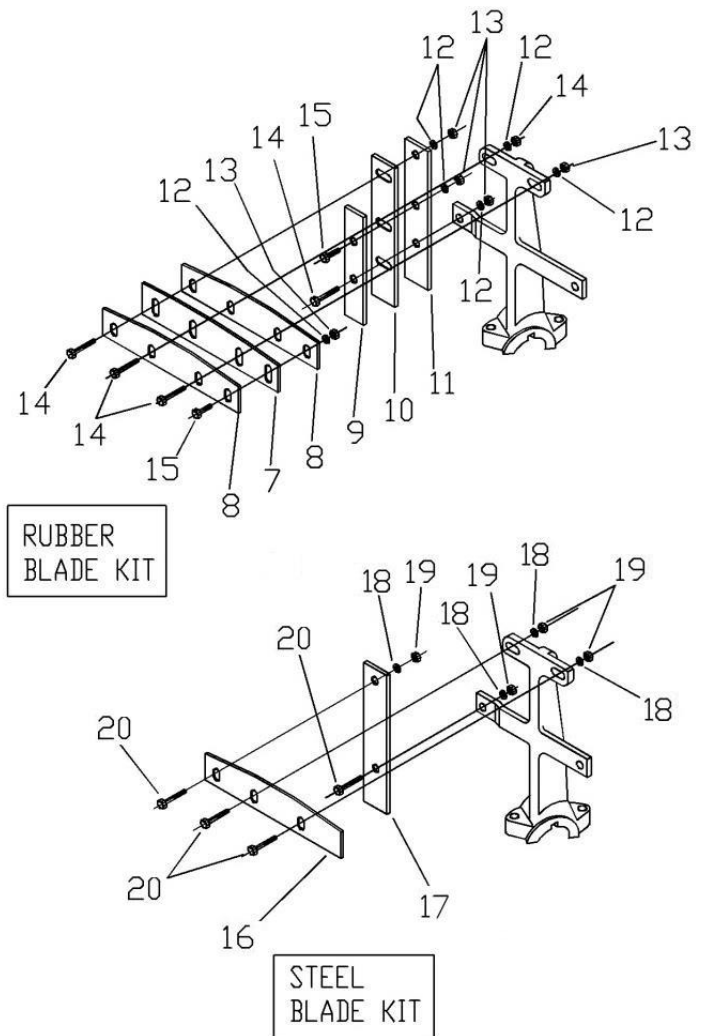

PADDLE ASSEMBLY MM6P