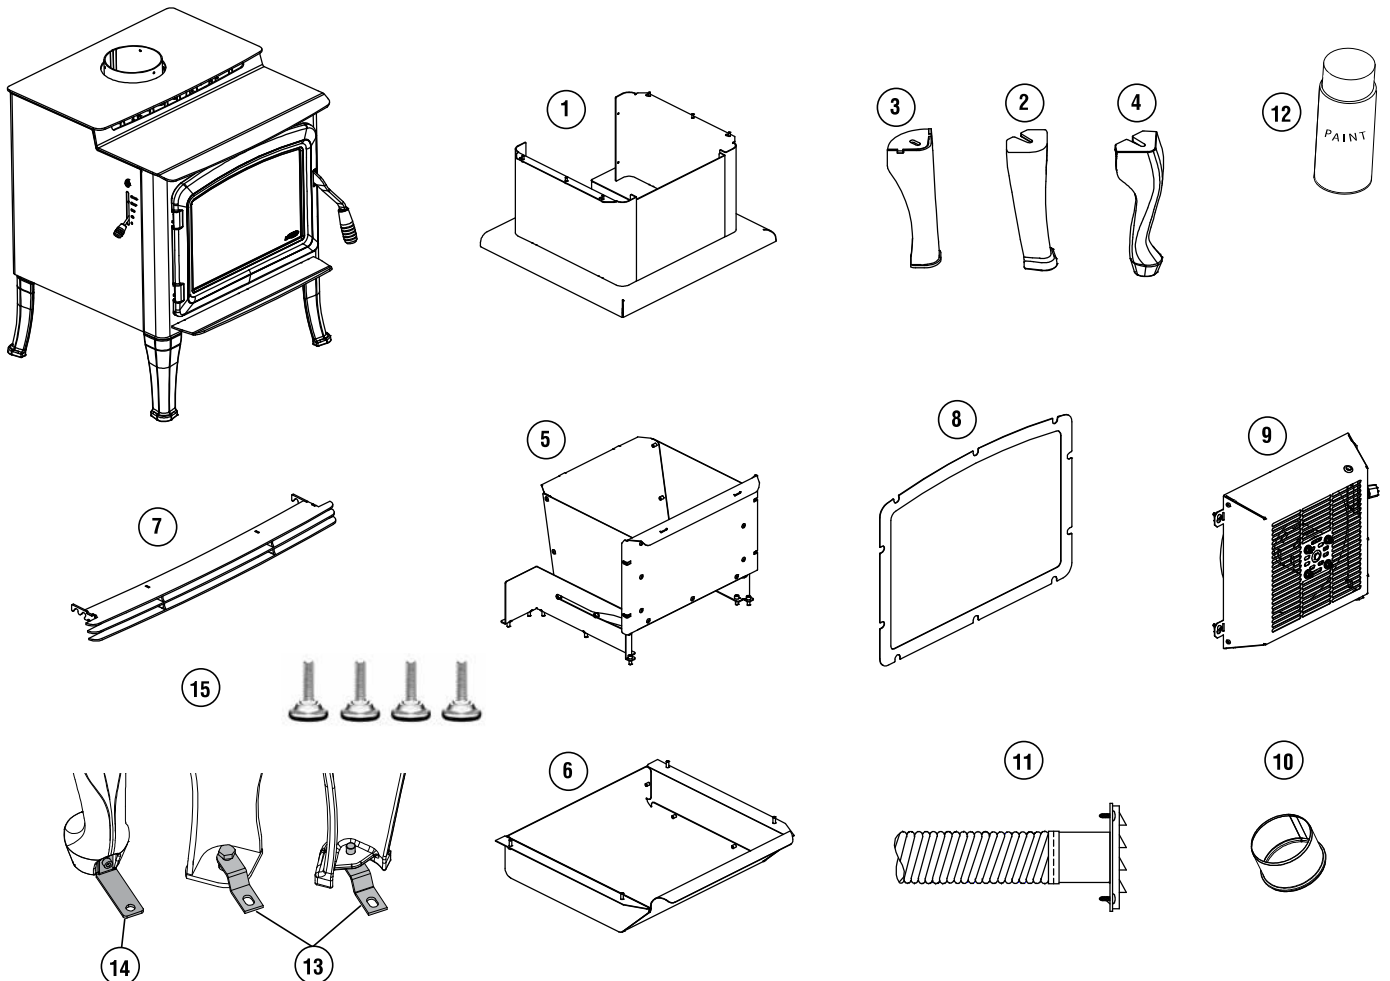

ACCESSORIES - MODELS GRANDVIEW™ 230 AND 300

PEDESTAL (REQUIRED)				
Item #	Model	Description	GV230	GV300
1	PED-GV	Pedestal, Black	H8343	
OR LEGS (REQUIRED)				
2	LEG-COSTL-BLK	Coastal Legs, Black	H8339	
2	LEG-COSTL-BRNKL	Coastal Legs, Brushed Nickel	H8340	
2	LEG-COSTL-NKL	Coastal Legs, Nickel	H8341	
3	LEG-LKVIEW-BLK	Lakeview Legs, Black	H8342	
4	LEG-OLY-B	Olympic Sculptured Black	70000	
4	LEG-OLY-N	Olympic Sculptured Nickel	70002	
4	LEG-OLY-BRN	Olympic Sculptured Brushed Nickel	70008	
ASH DRAWERS				
5	ASHDR-KIT-PED-GV	Pedestal, Ash Drawer Kit	H8344	
6	ASHDR-KIT-LEG-GV	Leg, Ash Drawer Kit	H8345	
LOUVERS				
7	LVP-GV230-BLK	Louvers, Black	H8348	H8959
7	LVR-GV230-BRNKL	Louvers, Brushed Nickel	H8349	H8960

DOOR TRIM				
Item #	Model	Description	GV230	GV300
8	DRTRM-GV230-NKL	Door Trim, Nickel	H8346	
8	DRTRM-GV230-BRNKL	Door Trim, Brushed Nickel	H8347	
BLOWER				
9	BLWR-GV-700-SS	Blower	H8350	
OUTSIDE AIR KITS				
10	UZIAD	Outside Air Coupler for Connection of UZI to Fireplace	UZIAD	
11	UZI	Outside Air Kit (4" I.D. x 10 ft. long insulated flex)	UZI	
COMMON ACCESSORIES				
12	TSPK-B	Touch-up Spray Paint Kit, Black	H8159	
13	WP-LEGF-LBRKT	Leg Tie Down Kit, Coastal & Lakeview Legs, Mobile Homes	H7665	
14	W-LEGF-LBRKT	Leg Tie Down Kit, Olympic Legs, Mobile Homes	H5308	
15	BELLA-LLK	Leg Leveling Pads	H7638	
----	W-LLK	Leg Leveling Bolt Kit	H8407	

NOTE: DIAGRAMS & ILLUSTRATIONS ARE NOT TO SCALE.

Safety and General
Planning Installation
Installation
Operation
Maintenance
Troubleshooting
Parts / Accessories