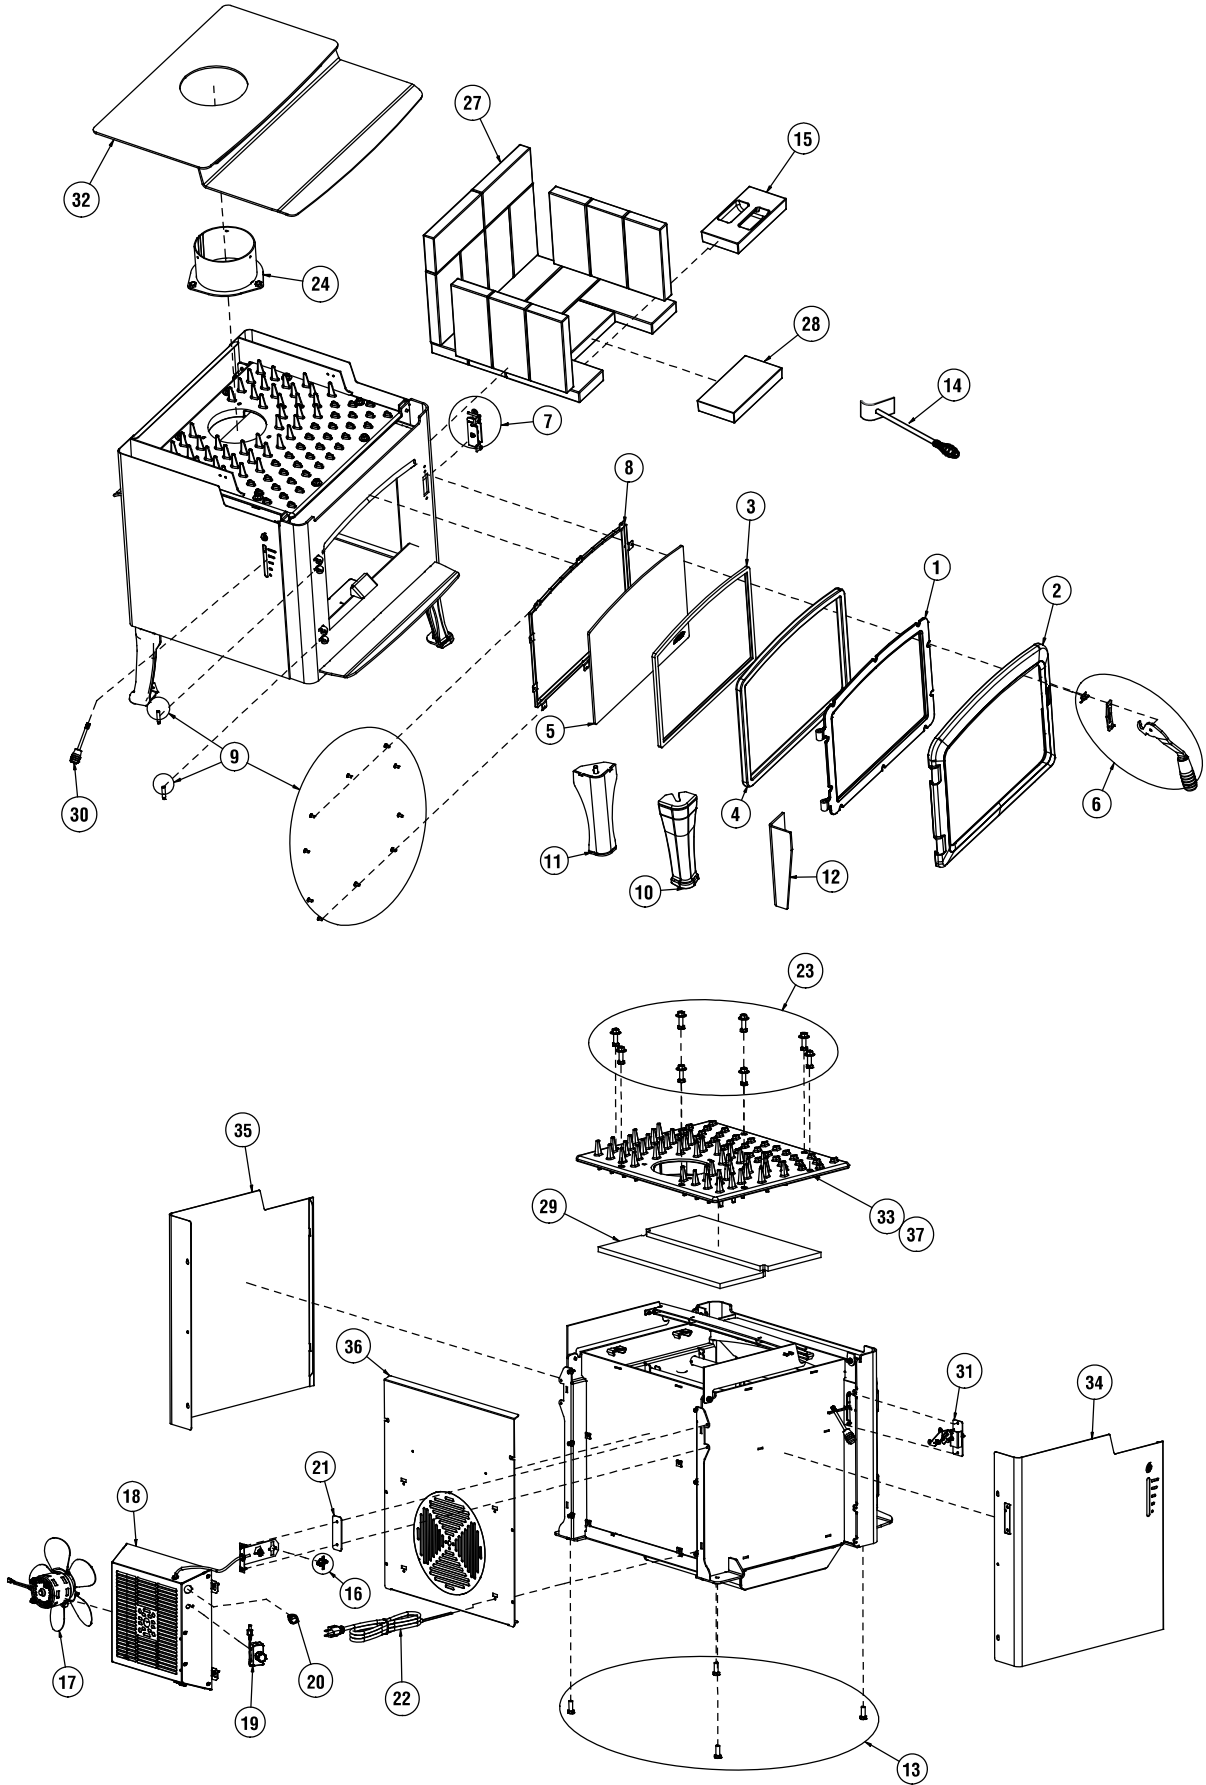

REPLACEMENT PARTS - MODELS GRANDVIEW™ 230 AND 300

Contact an Lennox Hearth Products dealer to obtain any of these parts. Never use substitute materials. Use of non-approved parts can result in poor performance and safety hazards.

FRONT DOOR PARTS LIST

Item #	Description	GV230	GV300
1	Inner Door Frame, Cast Iron	H8365	
2	Outer Door Frame, Cast Iron	H8366	
3	Glass Gasket 1"	H8380	
4	Door Gasket 7/8"	H5639	
5	Ceramic Glass With Gasket	H8392	
6	Door Handle Kit	H8395	
7	Door Latch Assembly (4 button head screws and latch)	H8397	
8	Glass, Retainer Kit	H8394	
9	Door Hardware Kit (includes 2 pins, door roller and 10 button head screws and door set screw)	H8398	
LEG PARTS			
10	Coastal Brushed Nickel Leg - single leg	H8383	
10	Coastal, Nickel Leg - single leg	H8384	
10	Coastal, Black Leg - single leg	H8385	
11	Lakeview, Steel Black Leg - single leg	H8386	
---	Olympic, Brushed Nickel Cast Leg - single leg	H5619	
---	Olympic, Nickel Cast Leg - single leg	H5621	
---	Olympic, Black Cast Leg - single leg	H5669	
---	Leg, Hardware, Bolt, Kit	H8382	
PEDESTAL PARTS			
14	Ash Plug Remover and Rake	H5564	
15	Removable Ash Plug	H8381	

BLOWER PARTS

Item #	Description	GV230	GV300
16	Blower Snap Switch	H8374	
17	Blower Blade	H8375	
18	Blower Cover	H8376	
19	Speed Control - High Temperature	H5742	
20	Blower Rocker Switch	H8066	
---	Blower Opening Cover Plate	H8399	
22	Blower Power Cord	H5660	
MISCELLANEOUS PARTS			
---	Dry Graphite (apply to door handle bushing)	71052	
---	Anti Seize, 2 Gram Pouch	H5633	
23	Heat Exchanger Bolt Kit	H8387	
---	Flue Ring Bolt Kit	H8388	
---	Ash Drawer Hardware Kit	H8389	
---	Taptite Qty 8 (34055)	H8390	
---	Button Head Screw Qty 8 (34027)	H8391	
FIREBOX PARTS			
---	Secondary Tube Retainer Clips	H8367	
---	Replacement Secondary Air Tube Kit	H8373	H9081
27	Complete Firebrick Kit (GV230 - 20 bricks included, GV300 - 26 bricks included)	H8378	H9082
28	Firebrick 4-1/2" X 9", Each	H5612	
29	Baffle Board Kit	H8379	H9083
BODY PARTS			
30	Damper Rod	H8393	
31	Damper Assembly	H8396	
32	Stove Top Replacement	H8368	H9084
33	Cast Iron Heat Exchanger (hardware included)	H8369	H9085
35	Left Side Heat Shield (hardware included)	H8370	H9086
34	Right Side Heat Shield (hardware included)	H8371	H9087
36	Rear, Heat, Shield (hardware included)	H8372	H9088
37	Heat Exchanger Gasket	H8377	

REPLACEMENT PARTS - MODELS GRANDVIEW™ 230 AND 300

NOTE: DIAGRAMS & ILLUSTRATIONS ARE NOT TO SCALE.