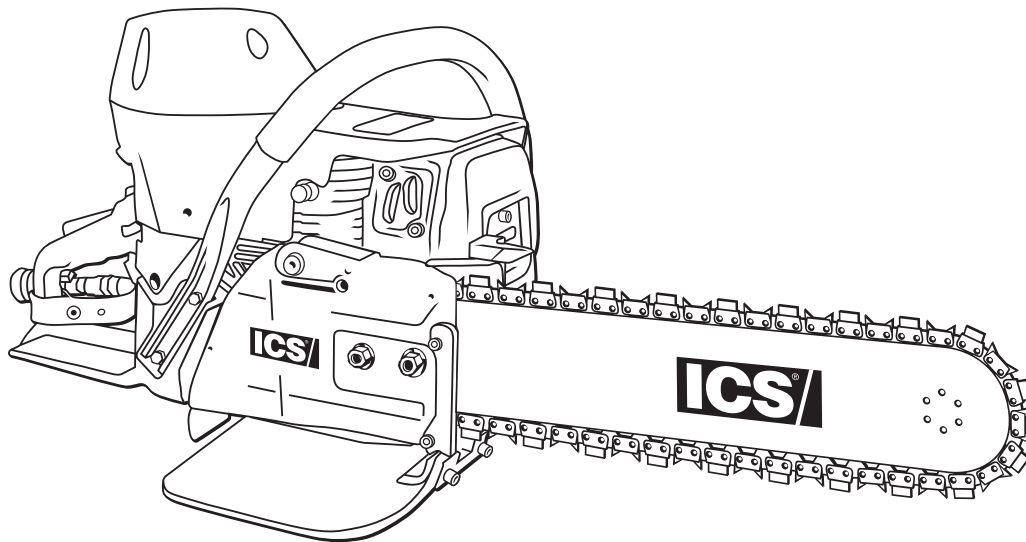

Replacement Parts & Accessories Price List

613GC Gas Concrete Saw

Effective January 1, 2020

TABLE OF CONTENTS

613GC Gas Concrete Saw

ITEM DESCRIPTION	KEY	PAGE
613GC Gas Saw Service Items	n/a	1
Starter Assembly	A	2
Flywheel & Starter Pawl Assembly	B	3
Ignition Assembly	C	4
Cylinder & Intake Assembly	D	5
Muffler Assembly	E	6
Crankshaft Assembly	F	7
Clutch Assembly	G	8
Crankcase Assembly	H	9
Fuel Tank & Handle Assembly	I	10
Air Intake Assembly	J	11
WallWalker & Water Delivery System	K	12
Side Cover Assembly	L	13
Carburetor Repair Kit	M	14