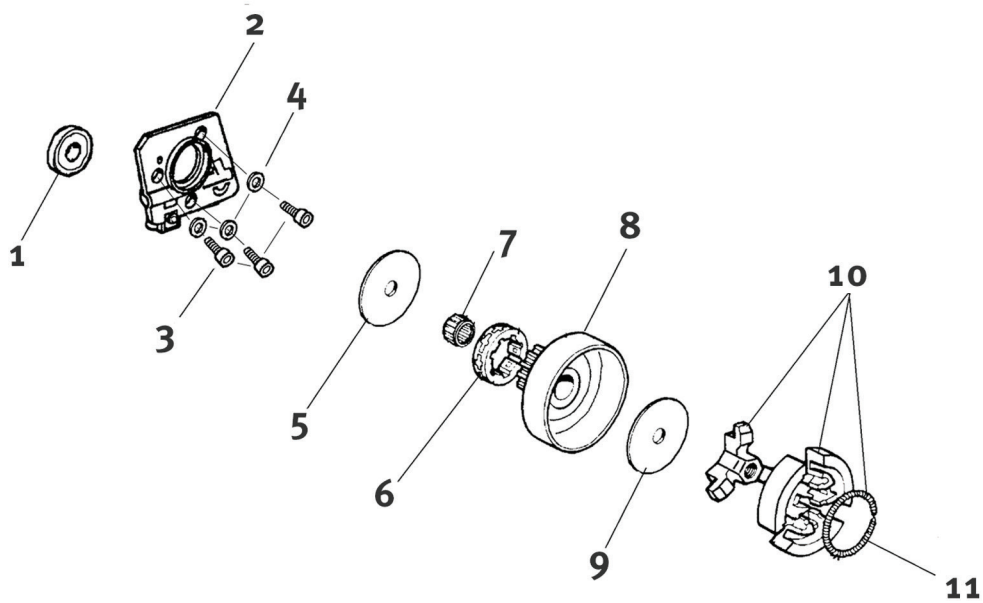

Key #	Part No.	Description
G01	73931	Outer Crankcase Seal, Clutch Side
G02	73949	Outer Crankcase Seal Body
G03	73940	Bolt
G04	73285	Washer
G05	73945	Clutch Spacer Washer
G06	70949	8T Rim Sprocket Kit
G07	73939	Clutch Needle Bearing
G08	71520	Clutch Drum Assy
G09	73941	Clutch Spacer Washer, Inside
G10	71419	Clutch Assembly
G11	73943	Clutch Spring