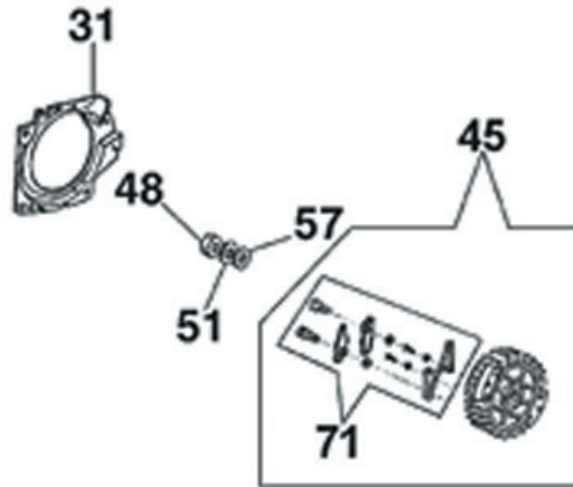

SERVICE ITEMS

613GC Gas Concrete Saw

Key #	Part No.	Description
1	71521	Srench 13-19 mm
2	71541	Pressure Gauge Bulb
3	71542	Coil/Flywheel Timing Shim
4	71543	Cylinder Assembly Clamps & Piston Stop
5	71544	Manifold Assembly Tool
6	71546	Shock Absorber Tool
7	71547	Spark Tester
8	71548	Flywheel Disassembly Tool
9	71550	Limiter Cap Puller
10	71565	Electronic Tachometer
11	71569	Induction Seal Flange with Screws
12	71570	Exhaust Seal Flange with Screws
13	71573	Tuning Screwdriver
14	73461	Flywheel Puller
15	73462	Main Bearing Driver Tool
16	73463	Main Bearing Spacing Tool
17	73464	Shock Absorber Tool
18	73465	Intake Port Cover Tool
19	73466	Exhaust Port Cover Tool
Not Shown	71734	Gasket Set
Not Shown	70249	14T Bar Nose Sprocket Repair Kit
Not Shown	571227	2-Stroke Oil, 50:1 Mix, 2.6 oz (6-Pack)
Not Shown	571228	2-Stroke Oil, 50:1 Mix, 2.6 oz (158 ml) (24-Pack)

Key #	Part No.	Description
A01	73866	Screw
A02	505514	Starter Rope Handle
A03	73904	Starter Rope
A04	73909	Starter Coil Spring & Housing
A05	71451	Starter Case Plate
A06	73910	Screw
A07	73913	Starter Rope Pulley
A08	73905	Starter Pulley Washer
A09	73907	Starter Pulley Screw
A10		Starter Cover Assembly - obsolete and unavailable

New Assembly

Key #	Part No.	Description
B31	73908	Flywheel Shroud
B45	509207	Flywheel Assembly
B48	73891	Nut
B51	73911	Washer
B57	73912	Washer
B71	509163	Starter Pawl Assembly

Old Assembly

Key #	Part No.	Description
B11	73908	Flywheel Shroud
B12	73891	Nut
B13	73911	Washer
B14	73912	Washer
B16	73922	Starter Pawl Assembly

Key #	Part No.	Description
F01	73877	Crankshaft Seal Flywheel Side
F02	73209	Crankshaft Bearing
F03	73878	Crankshaft Flywheel Woodruff Key
F04	71410	Crankshaft Assembly
F05	73869	Wrist Pin Needle Bearing
F06	73289	Crankshaft Seal Clutch Side
F07	71452	Crankshaft Bushing