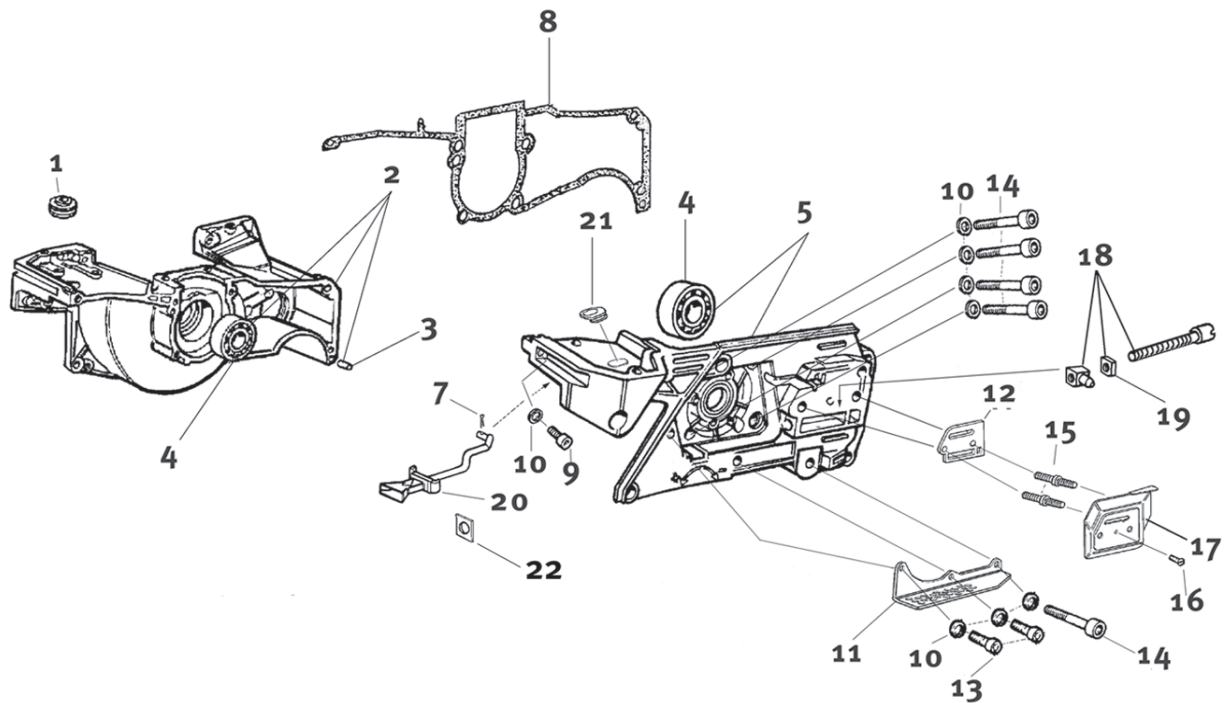

Key #	Part No.	Description
C17	73239	Ignition Toggle Switch Nut
C18	73238	Ignition Toggle Plate On/Off
C19	73237	Ignition Toggle Switch\
C20	73919	Ignition Toggle Cable
C21	73914	Screw
C22	73285	Washer
C23	73890	Washer
C24	73241	Spark Plug Boot with Spring
C25	73917	Spark Plug Spring
C26	73920	Ignition Coil with Spark Plug Lead & Primary
C27	71449	Toggle Switch Connecting Plate

Key #	Part No.	Description
D01	545870	Intake Manifold Clamp
D02	73868	Intake Manifold
D03	73869	Wrist Pin Needle Bearing
D04	71413	Complete Piston/Cylinder Assembly
D05	71412	Cylinder Base Gasket Assembly
D06	73199	Spark Plug
D11	73874	Cylinder Bolt
D13	73898	Carburetor Pulse Tube
D16	517324	Carburetor, Walbro WJ-104
D17	73901	Intake Manifold Flange Screw
D19	73895	Carburetor Support Bracket
D20	71642	Decompression Valve
D21	73947	Intake Manifold Flange
D22	71735	Intake Manifold
D23	73888	Carburetor Spring
D24	73897	Washer
D25	505469	Screw & Washer
D26	73866	Screw
D27	517547	Screw Guide

Key #	Part No.	Description
F01	73877	Crankshaft Seal Flywheel Side
F02	73209	Crankshaft Bearing
F03	73878	Crankshaft Flywheel Woodruff Key
F04	71410	Crankshaft Assembly
F05	73869	Wrist Pin Needle Bearing
F06	73289	Crankshaft Seal Clutch Side
F07	71452	Crankshaft Bushing

Key #	Part No.	Description
G01	73931	Outer Crankcase Seal, Clutch Side
G02	73949	Outer Crankcase Seal Body
G03	73940	Bolt
G04	73285	Washer
G05	73945	Clutch Spacer Washer
G06	70949	8T Rim Sprocket Kit
G07	73939	Clutch Needle Bearing
G08	71520	Clutch Drum Assy
G09	73941	Clutch Spacer Washer, Inside
G10	71419	Clutch Assembly
G11	73943	Clutch Spring