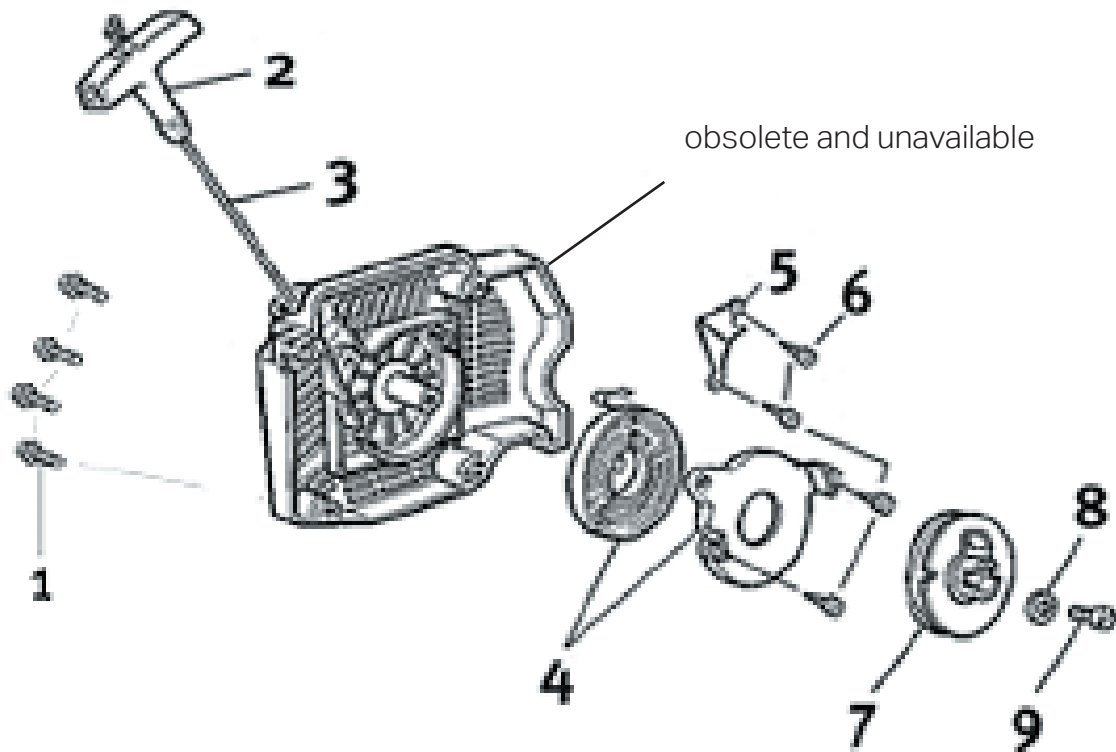

Replacement Parts & Accessories Price List

613GC Gas Concrete Saw

Effective January 1, 2020

TABLE OF CONTENTS

613GC Gas Concrete Saw

ITEM DESCRIPTION	KEY	PAGE
613GC Gas Saw Service Items	n/a	1
Starter Assembly	A	2
Flywheel & Starter Pawl Assembly	B	3
Ignition Assembly	C	4
Cylinder & Intake Assembly	D	5
Muffler Assembly	E	6
Crankshaft Assembly	F	7
Clutch Assembly	G	8
Crankcase Assembly	H	9
Fuel Tank & Handle Assembly	I	10
Air Intake Assembly	J	11
WallWalker & Water Delivery System	K	12
Side Cover Assembly	L	13
Carburetor Repair Kit	M	14

SERVICE ITEMS

613GC Gas Concrete Saw

Key #	Part No.	Description
1	71521	Srench 13-19 mm
2	71541	Pressure Gauge Bulb
3	71542	Coil/Flywheel Timing Shim
4	71543	Cylinder Assembly Clamps & Piston Stop
5	71544	Manifold Assembly Tool
6	71546	Shock Absorber Tool
7	71547	Spark Tester
8	71548	Flywheel Disassembly Tool
9	71550	Limiter Cap Puller
10	71565	Electronic Tachometer
11	71569	Induction Seal Flange with Screws
12	71570	Exhaust Seal Flange with Screws
13	71573	Tuning Screwdriver
14	73461	Flywheel Puller
15	73462	Main Bearing Driver Tool
16	73463	Main Bearing Spacing Tool
17	73464	Shock Absorber Tool
18	73465	Intake Port Cover Tool
19	73466	Exhaust Port Cover Tool
Not Shown	71734	Gasket Set
Not Shown	70249	14T Bar Nose Sprocket Repair Kit
Not Shown	571227	2-Stroke Oil, 50:1 Mix, 2.6 oz (6-Pack)
Not Shown	571228	2-Stroke Oil, 50:1 Mix, 2.6 oz (158 ml) (24-Pack)

Key #	Part No.	Description
A01	73866	Screw
A02	505514	Starter Rope Handle
A03	73904	Starter Rope
A04	73909	Starter Coil Spring & Housing
A05	71451	Starter Case Plate
A06	73910	Screw
A07	73913	Starter Rope Pulley
A08	73905	Starter Pulley Washer
A09	73907	Starter Pulley Screw
A10		Starter Cover Assembly - obsolete and unavailable