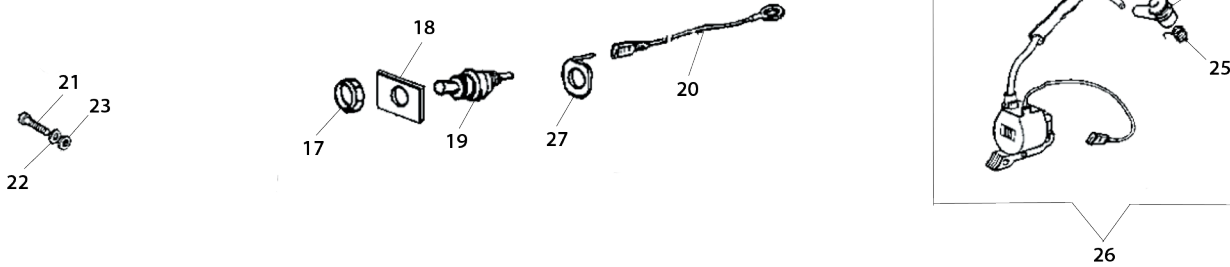

New Assembly

Key #	Part No.	Description
B31	73908	Flywheel Shroud
B45	509207	Flywheel Assembly
B48	73891	Nut
B51	73911	Washer
B57	73912	Washer
B71	509163	Starter Pawl Assembly

Old Assembly

Key #	Part No.	Description
B11	73908	Flywheel Shroud
B12	73891	Nut
B13	73911	Washer
B14	73912	Washer
B16	73922	Starter Pawl Assembly

Key #	Part No.	Description
C17	73239	Ignition Toggle Switch Nut
C18	73238	Ignition Toggle Plate On/Off
C19	73237	Ignition Toggle Switch\
C20	73919	Ignition Toggle Cable
C21	73914	Screw
C22	73285	Washer
C23	73890	Washer
C24	73241	Spark Plug Boot with Spring
C25	73917	Spark Plug Spring
C26	73920	Ignition Coil with Spark Plug Lead & Primary
C27	71449	Toggle Switch Connecting Plate