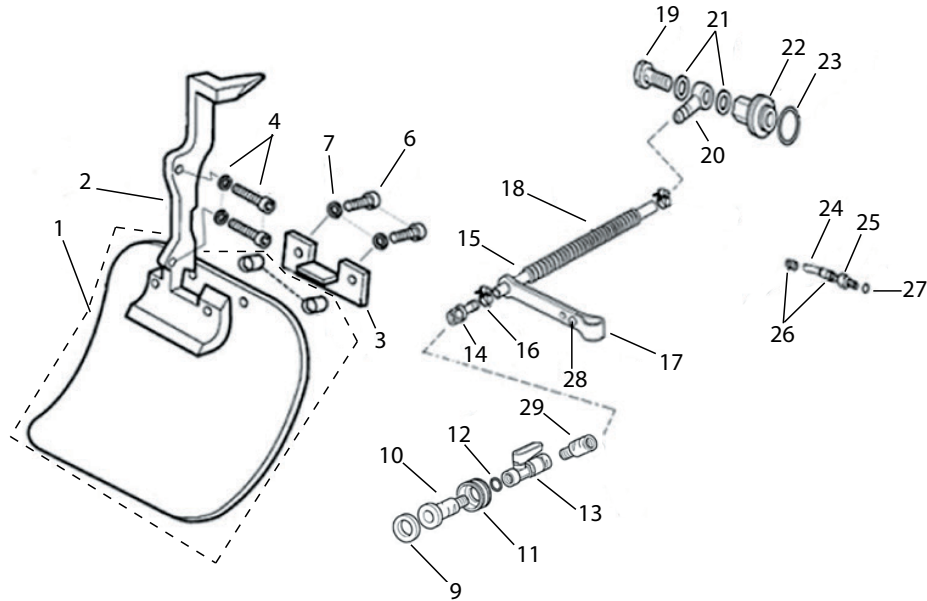

Key #	Part No.	Description
K01	576680	Mud Flap
K02	71532	WallWalker Lever Arm
K03	71531	Mud Flap Clamp
K04	505469	Screw & Washer
K06	71479	Mud Flap Screw
K07	73951	Washer
K09	71469	Water Hose Gasket
K10	71467	Fitting
K11	71457	Ring Nut
K12	71468	Water Hose O-Ring
K13	71458	Water Shut-Off Valve
K14	71454	Fitting
K15	71455	Tube
K16	71465	Hose Clamp
K17	71461	Hose Hanger
K18	71464	Water Hose Cover
K19	71463	Water Hose Screw
K20	71453	Fitting
K21	71456	Copper Washer
K22	73923	Water Tank Cap
K23	73448	Fuel Cap O-Ring
K24	71459	Tube
K25	71470	Fitting
K26	71471	Fitting
K27	71472	O-Ring
K28	71744	Hose Hanger Button
K29	71466	Fitting