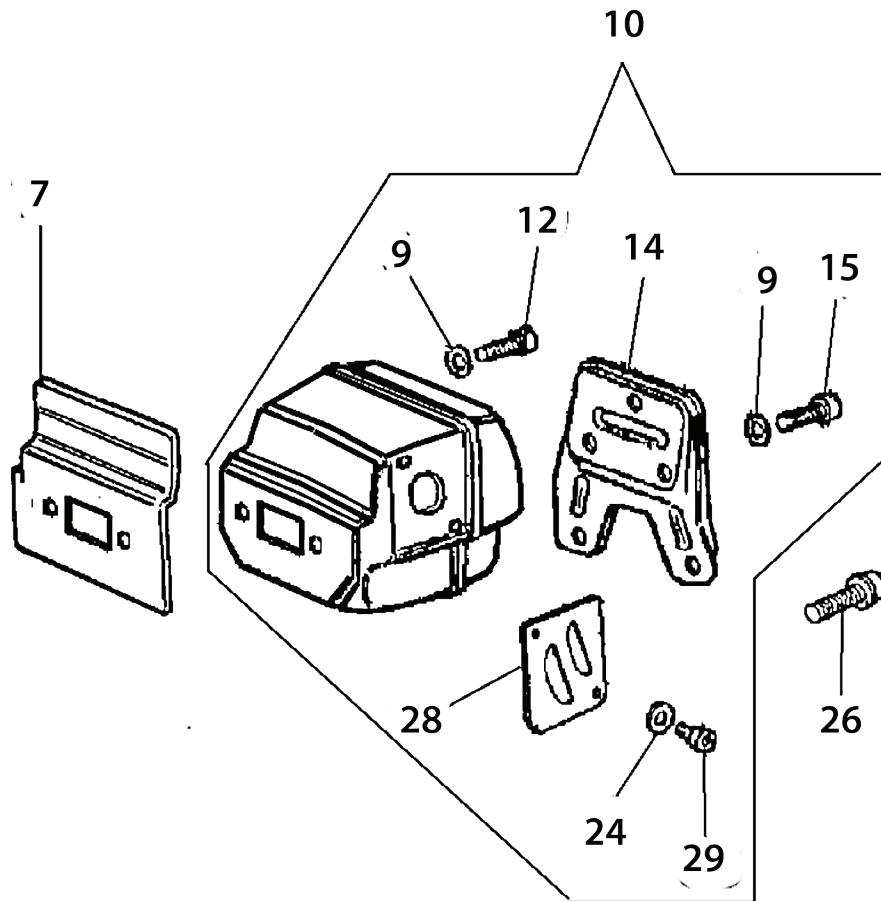

Key #	Part No.	Description
A01	73866	Screw
A02	505514	Starter Rope Handle
A03	73904	Starter Rope
A04	73909	Starter Coil Spring & Housing
A05	71451	Starter Case Plate
A06	73910	Screw
A07	73913	Starter Rope Pulley
A08	73905	Starter Pulley Washer
A09	73907	Starter Pulley Screw
A10		Starter Cover Assembly - obsolete and unavailable

New Assembly

Key #	Part No.	Description
B31	73908	Flywheel Shroud
B45	509207	Flywheel Assembly
B48	73891	Nut
B51	73911	Washer
B57	73912	Washer
B71	509163	Starter Pawl Assembly

Old Assembly

Key #	Part No.	Description
B11	73908	Flywheel Shroud
B12	73891	Nut
B13	73911	Washer
B14	73912	Washer
B16	73922	Starter Pawl Assembly

Key #	Part No.	Description
C17	73239	Ignition Toggle Switch Nut
C18	73238	Ignition Toggle Plate On/Off
C19	73237	Ignition Toggle Switch\
C20	73919	Ignition Toggle Cable
C21	73914	Screw
C22	73285	Washer
C23	73890	Washer
C24	73241	Spark Plug Boot with Spring
C25	73917	Spark Plug Spring
C26	73920	Ignition Coil with Spark Plug Lead & Primary
C27	71449	Toggle Switch Connecting Plate

Key #	Part No.	Description
D01	545870	Intake Manifold Clamp
D02	73868	Intake Manifold
D03	73869	Wrist Pin Needle Bearing
D04	71413	Complete Piston/Cylinder Assembly
D05	71412	Cylinder Base Gasket Assembly
D06	73199	Spark Plug
D11	73874	Cylinder Bolt
D13	73898	Carburetor Pulse Tube
D16	517324	Carburetor, Walbro WJ-104
D17	73901	Intake Manifold Flange Screw
D19	73895	Carburetor Support Bracket
D20	71642	Decompression Valve
D21	73947	Intake Manifold Flange
D22	71735	Intake Manifold
D23	73888	Carburetor Spring
D24	73897	Washer
D25	505469	Screw & Washer
D26	73866	Screw
D27	517547	Screw Guide