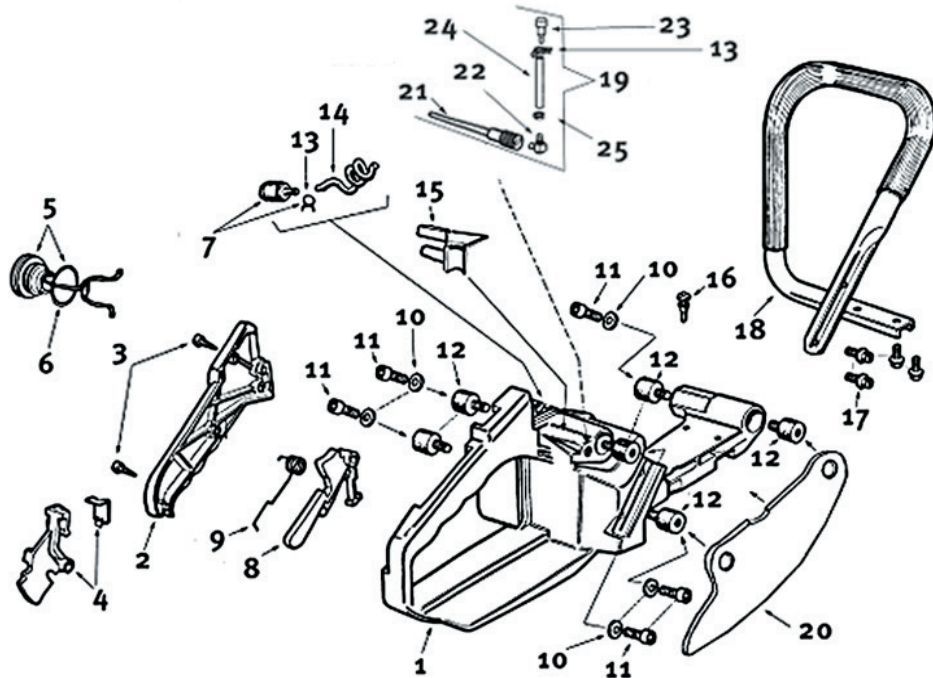

Key #	Part No.	Description
I01	71421	Fuel Tank Assembly
I02	73975	Rear Handle Half
I03	73976	Screw
I04	71749	Throttle Lever
I05	71739	Fuel Cap Assembly, with Outer Seal Ring
I06	73448	Fuel Cap O-Ring
I07	73459	Fuel Filter
I08	73987	Trigger Lockout Lever
I09	73988	Trigger Lockout Lever Spring
I10	73897	Washer
I11	73982	Screw
I12	73980	Shock Absorber
I13	71588	Fuel Filter Clip
I14	73375	Fuel Line
I15	71745	Shock Absorber, Rear Handle
I16	73270	Bumper, Shock Absorber, Fuel Tank Top
I17	73983	Front Handle Bolt
I18	71422	Front Handle
I19	71748	Fuel Breather Complete
I20	71766	Water Deflector, Bottom
I21	71751	Breather Tube Body
I22	71759	Breather Tube Elbow
I23	71761	Fuel Breather, Remote
I24	71777	Breather Tube Extension
I25	71760	Tube Clamp