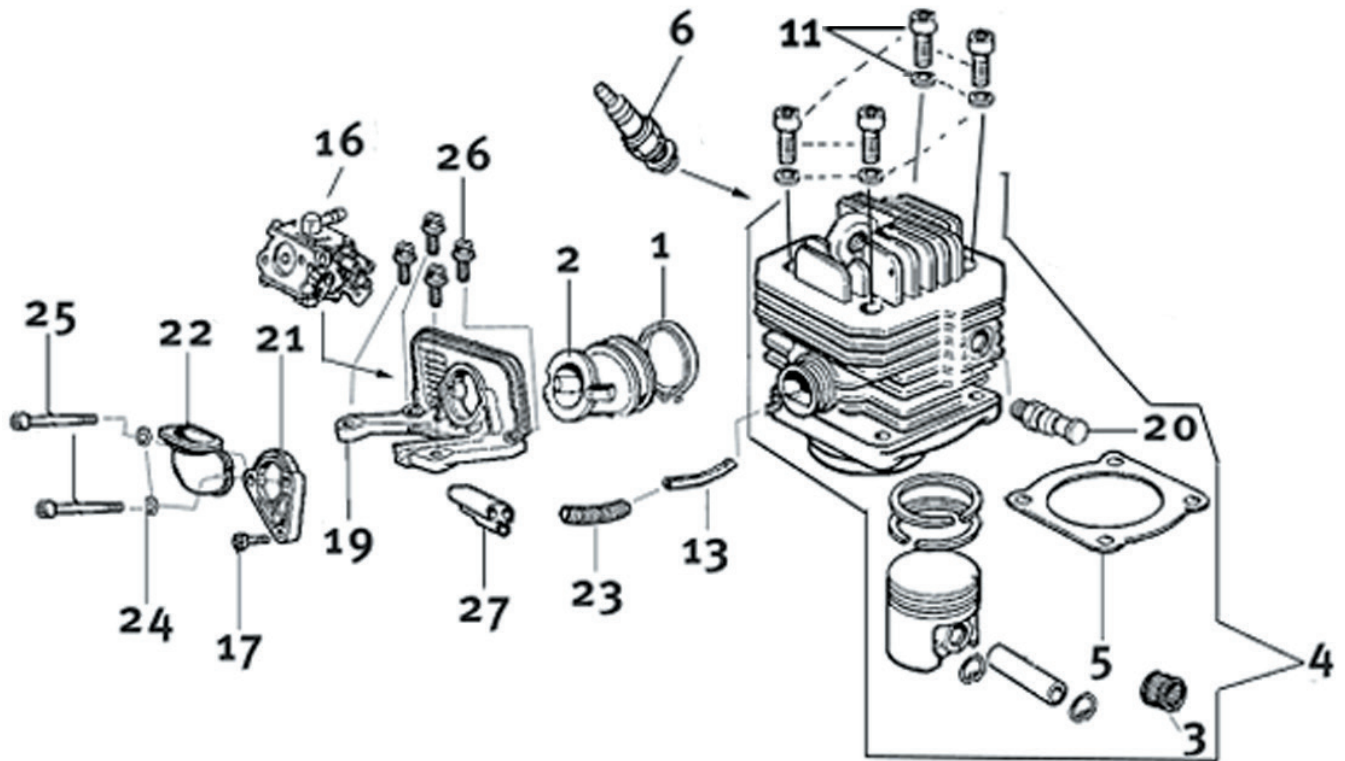

Key #	Part No.	Description
A01	73866	Screw
A02	505514	Starter Rope Handle
A03	73904	Starter Rope
A04	73909	Starter Coil Spring & Housing
A05	71451	Starter Case Plate
A06	73910	Screw
A07	73913	Starter Rope Pulley
A08	73905	Starter Pulley Washer
A09	73907	Starter Pulley Screw
A10		Starter Cover Assembly - obsolete and unavailable

New Assembly

Key #	Part No.	Description
B31	73908	Flywheel Shroud
B45	509207	Flywheel Assembly
B48	73891	Nut
B51	73911	Washer
B57	73912	Washer
B71	509163	Starter Pawl Assembly

Old Assembly

Key #	Part No.	Description
B11	73908	Flywheel Shroud
B12	73891	Nut
B13	73911	Washer
B14	73912	Washer
B16	73922	Starter Pawl Assembly

Key #	Part No.	Description
C17	73239	Ignition Toggle Switch Nut
C18	73238	Ignition Toggle Plate On/Off
C19	73237	Ignition Toggle Switch\
C20	73919	Ignition Toggle Cable
C21	73914	Screw
C22	73285	Washer
C23	73890	Washer
C24	73241	Spark Plug Boot with Spring
C25	73917	Spark Plug Spring
C26	73920	Ignition Coil with Spark Plug Lead & Primary
C27	71449	Toggle Switch Connecting Plate

Key #	Part No.	Description
D01	545870	Intake Manifold Clamp
D02	73868	Intake Manifold
D03	73869	Wrist Pin Needle Bearing
D04	71413	Complete Piston/Cylinder Assembly
D05	71412	Cylinder Base Gasket Assembly
D06	73199	Spark Plug
D11	73874	Cylinder Bolt
D13	73898	Carburetor Pulse Tube
D16	517324	Carburetor, Walbro WJ-104
D17	73901	Intake Manifold Flange Screw
D19	73895	Carburetor Support Bracket
D20	71642	Decompression Valve
D21	73947	Intake Manifold Flange
D22	71735	Intake Manifold
D23	73888	Carburetor Spring
D24	73897	Washer
D25	505469	Screw & Washer
D26	73866	Screw
D27	517547	Screw Guide