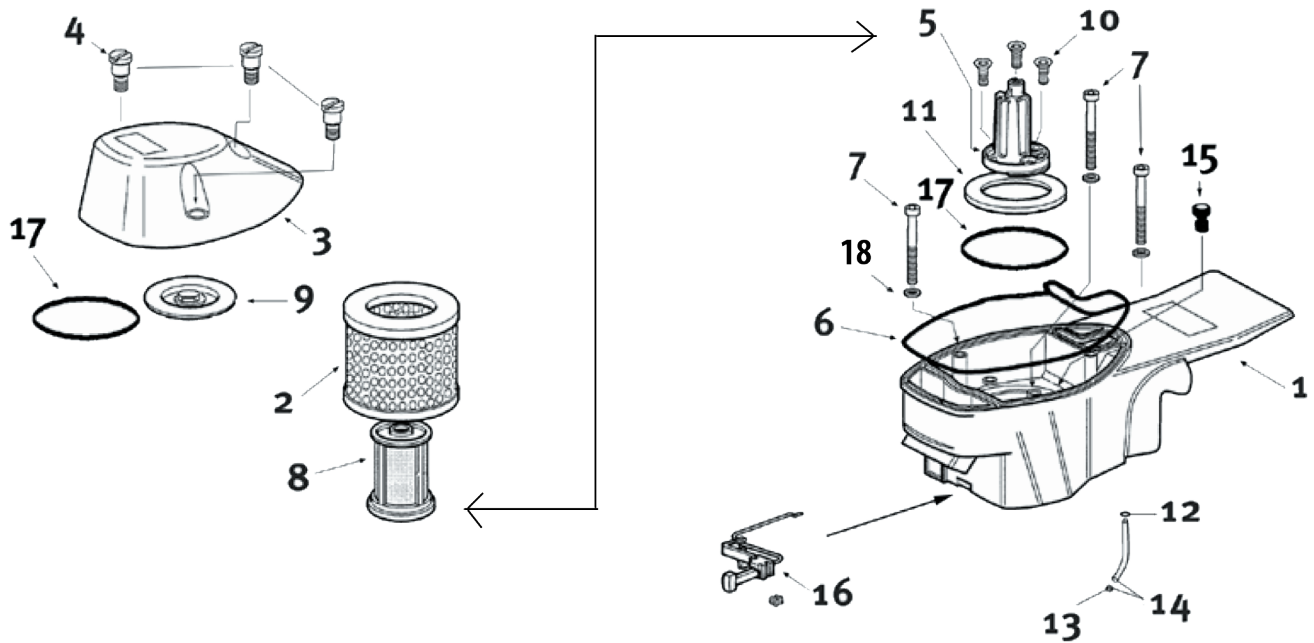

Key #	Part No.	Description
J01	71754	Cylinder Cover Assembly
J02	71752	Air Filter Canister, Polyester
J03	530473	Air Filter Cover Assembly, 3 Screw
J04	73992	Filter Cover Screw
J05	73338	Filter Support
J06	71756	Filter Cover Gasket
J07	71771	Screw, Cylinder Cover, Long, Socket Head
J08	73336	Prefilter Plastic, Secondary Filter
J09	71758	Air Filter Flange
J10	73337	Filter Support Screw
J11	73335	Filter Canister Gasket
J12	71472	O-Ring
J13	71760	Tube Clamp
J14	505382	Compensator Tube
J15	71763	Breather Grommet
J16	71750	Throttle Assembly
J17	73331	O-Ring, Air Filter
J18	73897	Washer