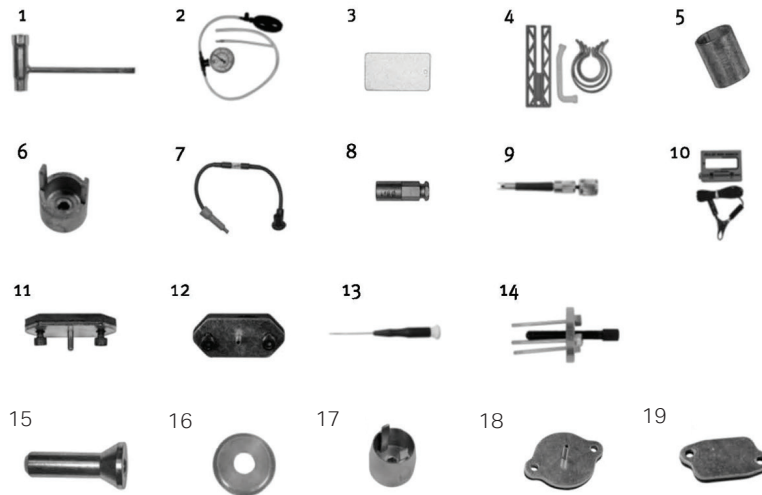

SERVICE ITEMS

613GC Gas Concrete Saw

Key #	Part No.	Description
1	71521	Srench 13-19 mm
2	71541	Pressure Gauge Bulb
3	71542	Coil/Flywheel Timing Shim
4	71543	Cylinder Assembly Clamps & Piston Stop
5	71544	Manifold Assembly Tool
6	71546	Shock Absorber Tool
7	71547	Spark Tester
8	71548	Flywheel Disassembly Tool
9	71550	Limiter Cap Puller
10	71565	Electronic Tachometer
11	71569	Induction Seal Flange with Screws
12	71570	Exhaust Seal Flange with Screws
13	71573	Tuning Screwdriver
14	73461	Flywheel Puller
15	73462	Main Bearing Driver Tool
16	73463	Main Bearing Spacing Tool
17	73464	Shock Absorber Tool
18	73465	Intake Port Cover Tool
19	73466	Exhaust Port Cover Tool
Not Shown	71734	Gasket Set
Not Shown	70249	14T Bar Nose Sprocket Repair Kit
Not Shown	571227	2-Stroke Oil, 50:1 Mix, 2.6 oz (6-Pack)
Not Shown	571228	2-Stroke Oil, 50:1 Mix, 2.6 oz (158 ml) (24-Pack)