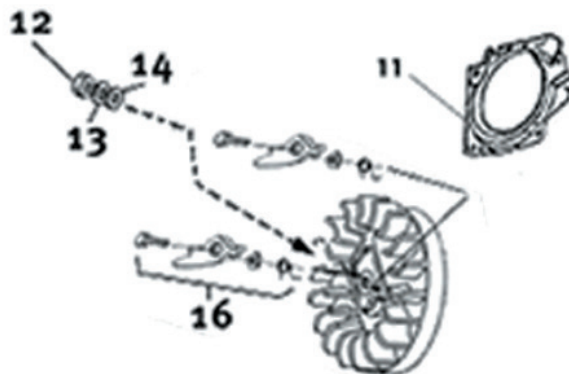

Key #	Part No.	Description
A01	73866	Screw
A02	505514	Starter Rope Handle
A03	73904	Starter Rope
A04	73909	Starter Coil Spring & Housing
A05	71451	Starter Case Plate
A06	73910	Screw
A07	73913	Starter Rope Pulley
A08	73905	Starter Pulley Washer
A09	73907	Starter Pulley Screw
A10		Starter Cover Assembly - obsolete and unavailable

New Assembly

Key #	Part No.	Description
B31	73908	Flywheel Shroud
B45	509207	Flywheel Assembly
B48	73891	Nut
B51	73911	Washer
B57	73912	Washer
B71	509163	Starter Pawl Assembly

Old Assembly

Key #	Part No.	Description
B11	73908	Flywheel Shroud
B12	73891	Nut
B13	73911	Washer
B14	73912	Washer
B16	73922	Starter Pawl Assembly

Key #	Part No.	Description
F01	73877	Crankshaft Seal Flywheel Side
F02	73209	Crankshaft Bearing
F03	73878	Crankshaft Flywheel Woodruff Key
F04	71410	Crankshaft Assembly
F05	73869	Wrist Pin Needle Bearing
F06	73289	Crankshaft Seal Clutch Side
F07	71452	Crankshaft Bushing

Key #	Part No.	Description
L01	71743	Side Cover Insert, Top
L02	73958	Side Cover Nut
L03	71462	Chain Cover Cap
L04	73367	Nut
L05	71533	WallWalker Side Arm
L06	73951	Washer
L07	507355	WallWalker Side Arm Screw
L08	71487	Screw
L09	71447	Side Cover Plate
L10	73957	Lower Guard
L11	73972	Side Cover Insert, Bottom Rear
L12	73948	Side Cover Insert, Top Rear
L13	73310	Rubber Bumper Cover
L14	71420	Side Cover Assembly, Complete