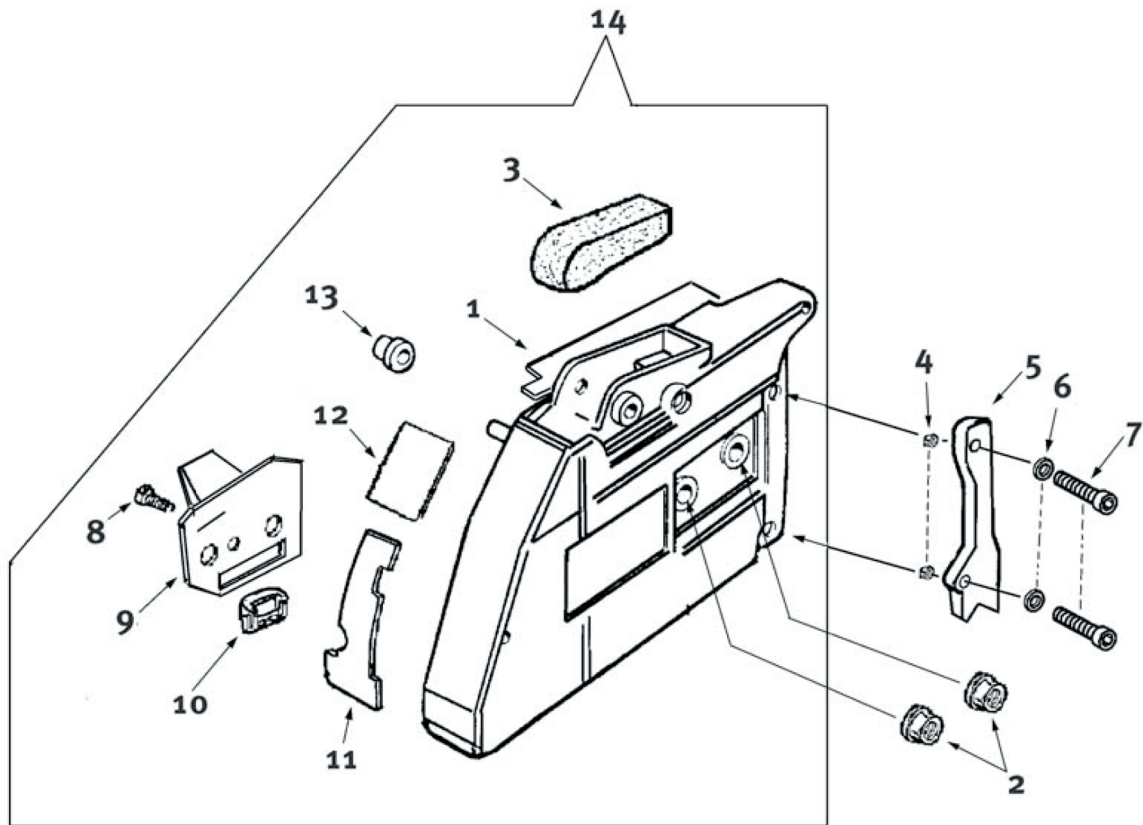

Key #	Part No.	Description
L01	71743	Side Cover Insert, Top
L02	73958	Side Cover Nut
L03	71462	Chain Cover Cap
L04	73367	Nut
L05	71533	WallWalker Side Arm
L06	73951	Washer
L07	507355	WallWalker Side Arm Screw
L08	71487	Screw
L09	71447	Side Cover Plate
L10	73957	Lower Guard
L11	73972	Side Cover Insert, Bottom Rear
L12	73948	Side Cover Insert, Top Rear
L13	73310	Rubber Bumper Cover
L14	71420	Side Cover Assembly, Complete