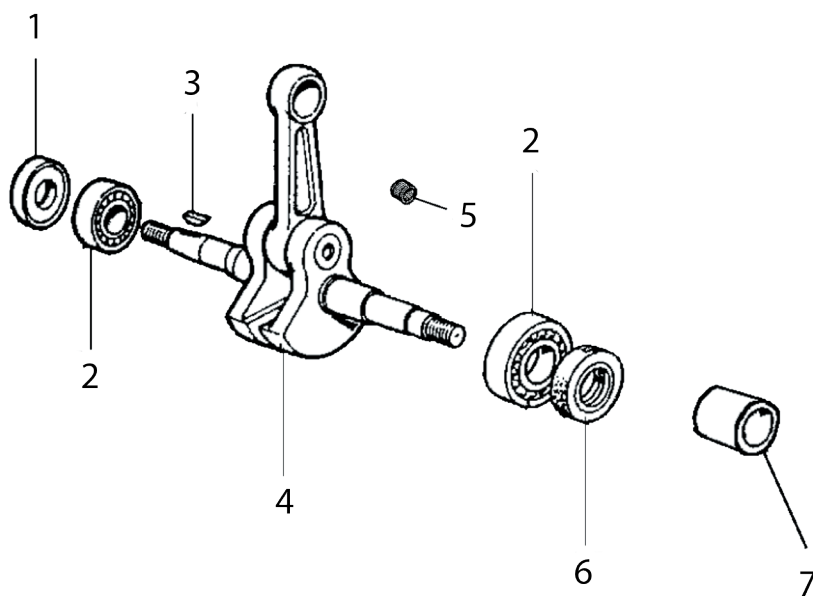

Key #	Part No.	Description
F01	73877	Crankshaft Seal Flywheel Side
F02	73209	Crankshaft Bearing
F03	73878	Crankshaft Flywheel Woodruff Key
F04	71410	Crankshaft Assembly
F05	73869	Wrist Pin Needle Bearing
F06	73289	Crankshaft Seal Clutch Side
F07	71452	Crankshaft Bushing