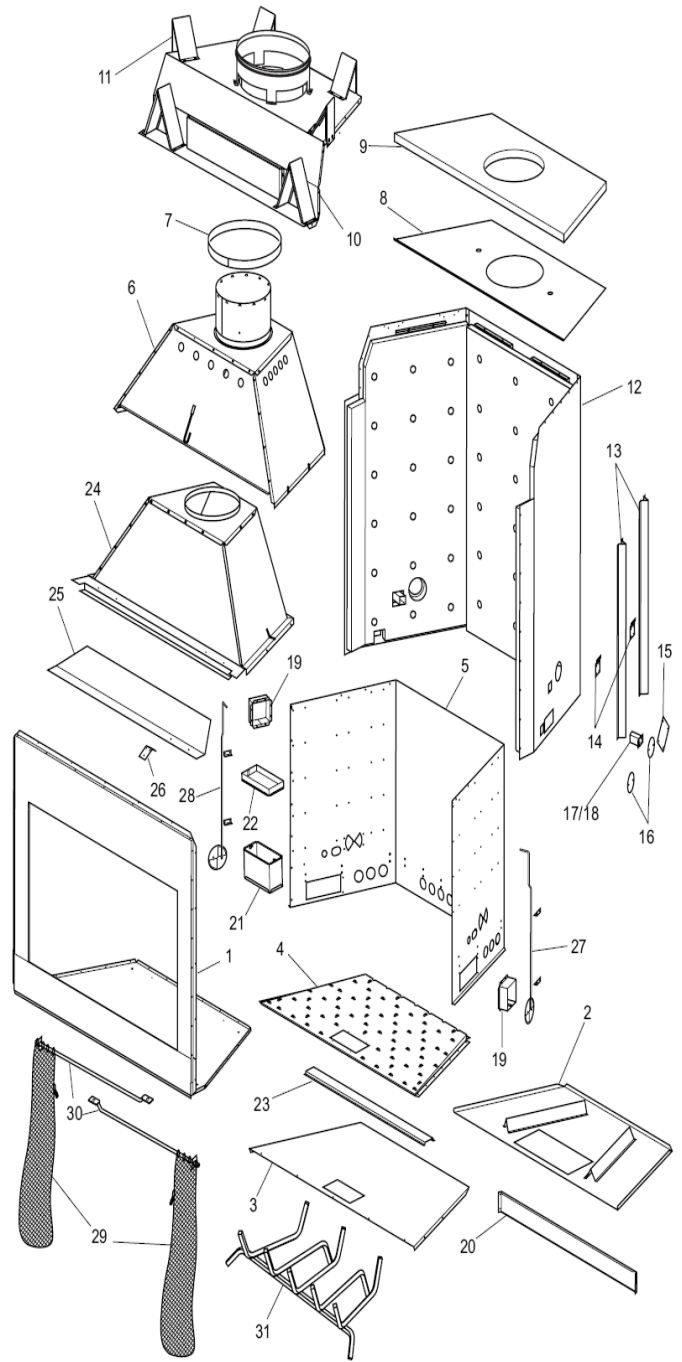

# FMI Portofino Woodburning Fireplace

MODELS: JM36SR, JM36SI, JM36HR, JM36HI, JM42SR, JM42SI, JM42HR, JM42HI, JM50SR, JM50SI, JM50HR, JM50HI

	Part Number	Description
1	**	Face Assembly
2	**	Firebox Bottom Assembly
3	**	Firebox Bottom
4	120827-01	Hearth Brick Panel, 36"
	120827-02	Hearth Brick Panel, 42"
	120827-03	Hearth Brick Panel, 50"
5	**	Firebox Surround
6	**	Outer Dome Assembly
7	**	Insulation Pan Support
8	**	Insulation Pan
9	**	Top Insulation
10	**	Fireplace Top Assembly, 36"
	**	Fireplace Top Assembly, 42"
	**	Fireplace Top Assembly, 50"
11	23490SA	Standoff
12	**	Fireplace Surround Assembly
13	109720-02	Clearance Spacer
14	117891-01	Fireplace Handle Bracket
15	20042	Outside Air Cover Plate
16	21171	Gas Conduit Cover
17	109752-01	Conduit One
18	109752-02	Conduit Two
19	109726-01	Air Duct
20	**	Heat Shield Support
21	123298-01	Ash Box Assembly
22	**	Ash Box Ring
23	**	Hearth Support Brace
24	**	Inner Dome Assembly
25	**	Smoke Shield
26	**	Damper Control Bracket
27	**	Air Kit Door Assembly, Right
28	**	Air Kit Door Assembly, Left
29	117566-03	Screen 36" (2 Required)
	117566-01	Screen 42" (2 Required)
	117566-02	Screen 50" (2 Required)
30	117568-03	Screen Rod 36" (2 Required)
	117568-01	Screen Rod 42" (2 Required)
	117568-02	Screen Rod 50" (2 Required)
31	117544-03	Grate 36"
	117544-01	Grate 42"
	117544-02	Grate 50"
<b>FOR REPLACEMENT BRICK SEE PAGES ----</b>		
<b>Brick Housing Panels for 36" Herringbone (No Brick)</b>		
	122323-02	Left Side
	122323-01	Right Side
	122356-01	Rear
<b>Brick Housing Panels for 42" Herringbone (No Brick)</b>		
	122327-02	Left Side
	122325-01	Right Side
	122356-02	Rear
<b>Brick Housing Panels for 50" Herringbone (No Brick)</b>		
	122327-02	Left Side
	122327-01	Right Side
	122356-03	Rear