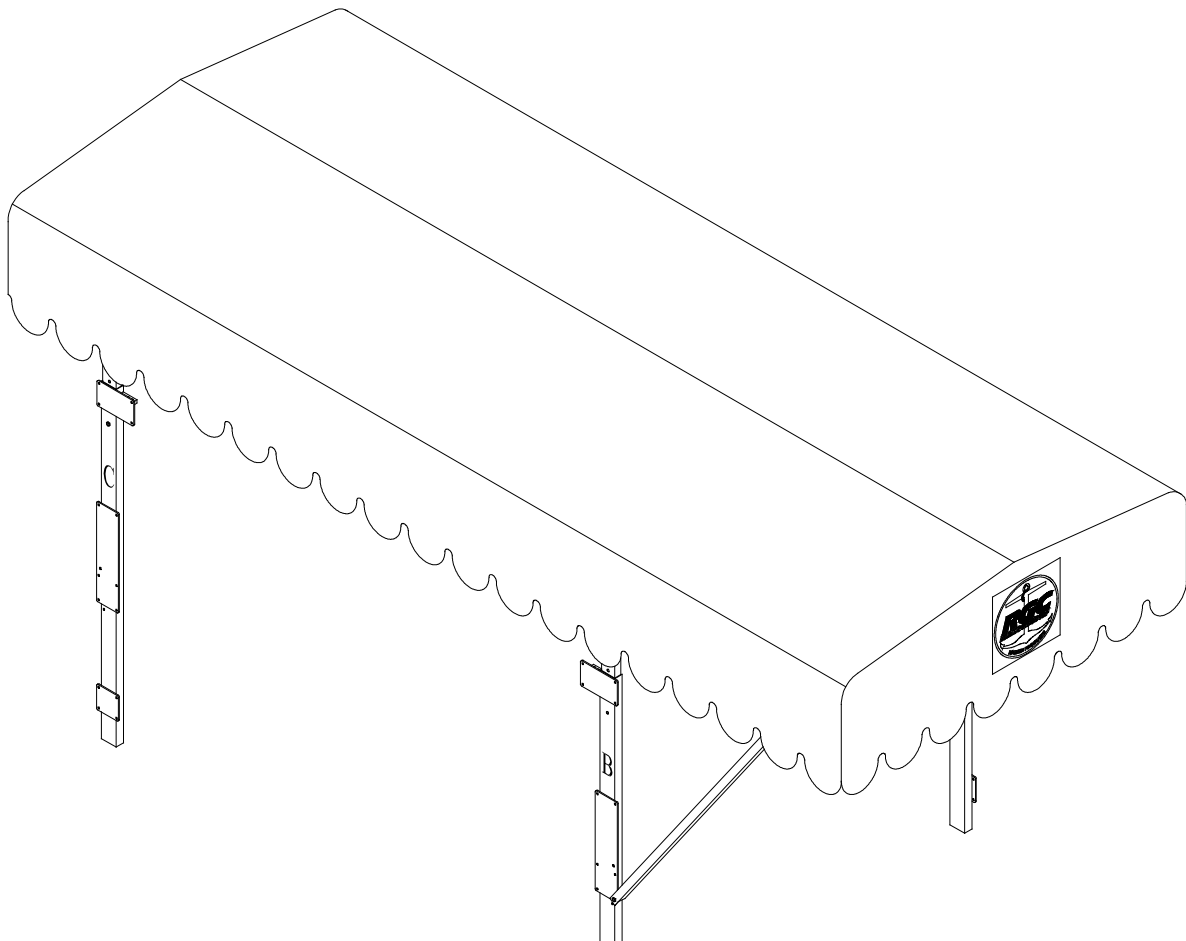

CANOPY (2010) INSTRUCTIONS

W/CORNER ANGLE & TUBE INSIDE TUBE JOINT

**(Applies to P/Ns 3609510 3609515 3609520 309525 3609540 3609560 3609530 3609545
3609565 3609550 3609570 3609555 3609575 3609557 3609580 3609585)**

**REIMANN & GEORGER CORPORATION
MARINE PRODUCTS
P/N 6112204**

**BUFFALO, NY
04/12/18**

Figure 2-10.
Complete Canopy Framework

4 PARTS LISTS

Each reference number in the following parts lists can be matched with the reference number referred to in both the text and illustrations of Chapter 2, Installation and Setup.

4.1 CANOPY BUNDLES (2010 Design)

4.1.1 #3609510 Canopy Bundle 18' X 100"

REF #	PART #	QTY	DESCRIPTION
1	3609105	2	CANOPY CENTER STRINGER 42"
2	3609145	2	CANOPY END STRINGER ASSY RH 84"
3	3609130	2	CANOPY END STRINGER ASSY LH 84"
4	3609210	2	CANOPY END CAP 104"
5	3603590	8	CANOPY RIB 100"
6	3603582	2	CANOPY END CENTER BAND 95"
7	3603583	1	CANOPY MIDDLE CENTER BAND 25"
8	3623930	4	CANOPY EXTENSION LEG 4'
	3609405	1	CANOPY CARTON OF PARTS 18'-24' (SEE SECTION 4.2.1)
	as ordered	1	CANOPY FABRIC CARTON 18' X 100" <i>consisting of:</i>
10	as ordered	1	CANOPY FABRIC 18' X 100"
11	6436905	8	CANOPY CORNER BUNGEE CORD 9" (CANOPY WITH STEEL RING)
	6436910	8	CANOPY CORNER BUNGEE CORD 12" (CANOPY WITH QUICKLASH WEBBING MOUNT)
12	6403599	1	CANOPY VELCRO 6 FT. STRIP