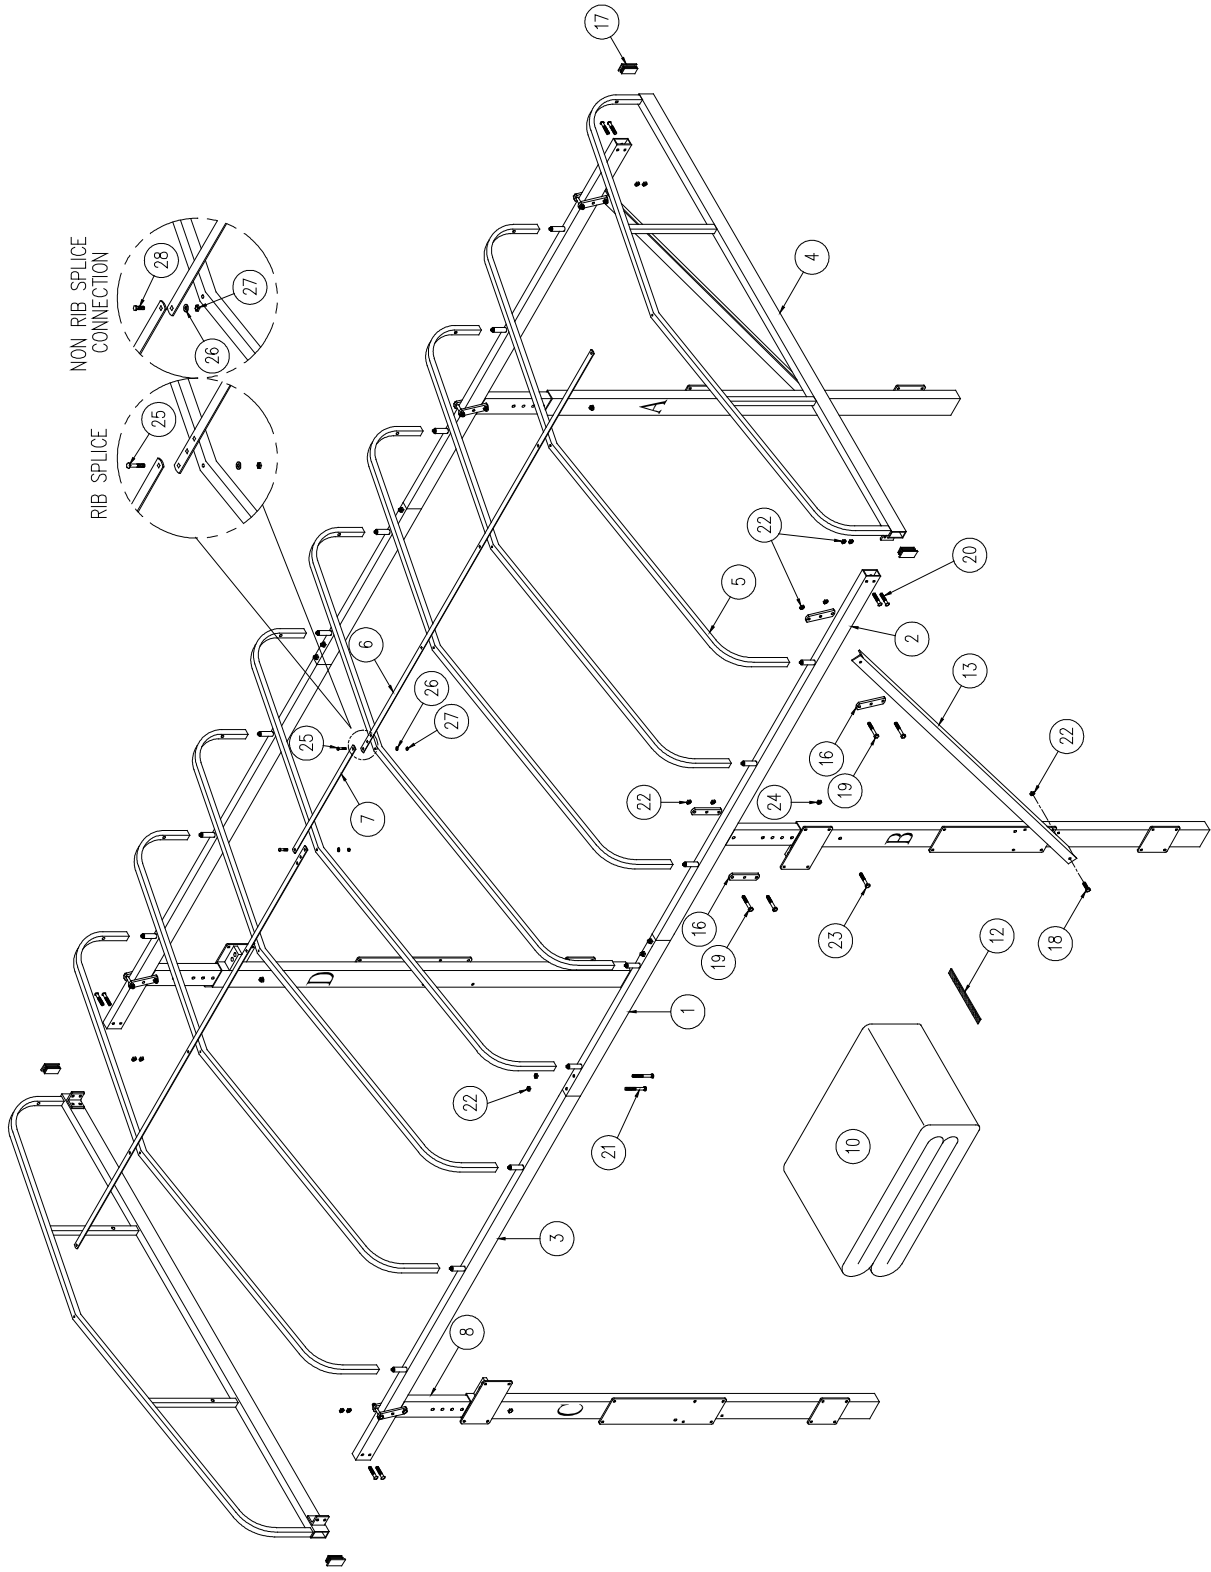

CANOPY (2010) INSTRUCTIONS

W/CORNER ANGLE & TUBE INSIDE TUBE JOINT

**(Applies to P/Ns 3609510 3609515 3609520 309525 3609540 3609560 3609530 3609545
3609565 3609550 3609570 3609555 3609575 3609557 3609580 3609585)**

**REIMANN & GEORGER CORPORATION
MARINE PRODUCTS
P/N 6112204**

**BUFFALO, NY
04/12/18**

Figure 2-10.
Complete Canopy Framework

4 PARTS LISTS

Each reference number in the following parts lists can be matched with the reference number referred to in both the text and illustrations of Chapter 2, Installation and Setup.

4.1 CANOPY BUNDLES (2010 Design)

4.1.1 #3609510 Canopy Bundle 18' X 100"

REF #	PART #	QTY	DESCRIPTION
1	3609105	2	CANOPY CENTER STRINGER 42"
2	3609145	2	CANOPY END STRINGER ASSY RH 84"
3	3609130	2	CANOPY END STRINGER ASSY LH 84"
4	3609210	2	CANOPY END CAP 104"
5	3603590	8	CANOPY RIB 100"
6	3603582	2	CANOPY END CENTER BAND 95"
7	3603583	1	CANOPY MIDDLE CENTER BAND 25"
8	3623930	4	CANOPY EXTENSION LEG 4'
	3609405	1	CANOPY CARTON OF PARTS 18'-24' (SEE SECTION 4.2.1)
	as ordered	1	CANOPY FABRIC CARTON 18' X 100" <i>consisting of:</i>
10	as ordered	1	CANOPY FABRIC 18' X 100"
11	6436905	8	CANOPY CORNER BUNGEE CORD 9" (CANOPY WITH STEEL RING)
	6436910	8	CANOPY CORNER BUNGEE CORD 12" (CANOPY WITH QUICKLASH WEBBING MOUNT)
12	6403599	1	CANOPY VELCRO 6 FT. STRIP