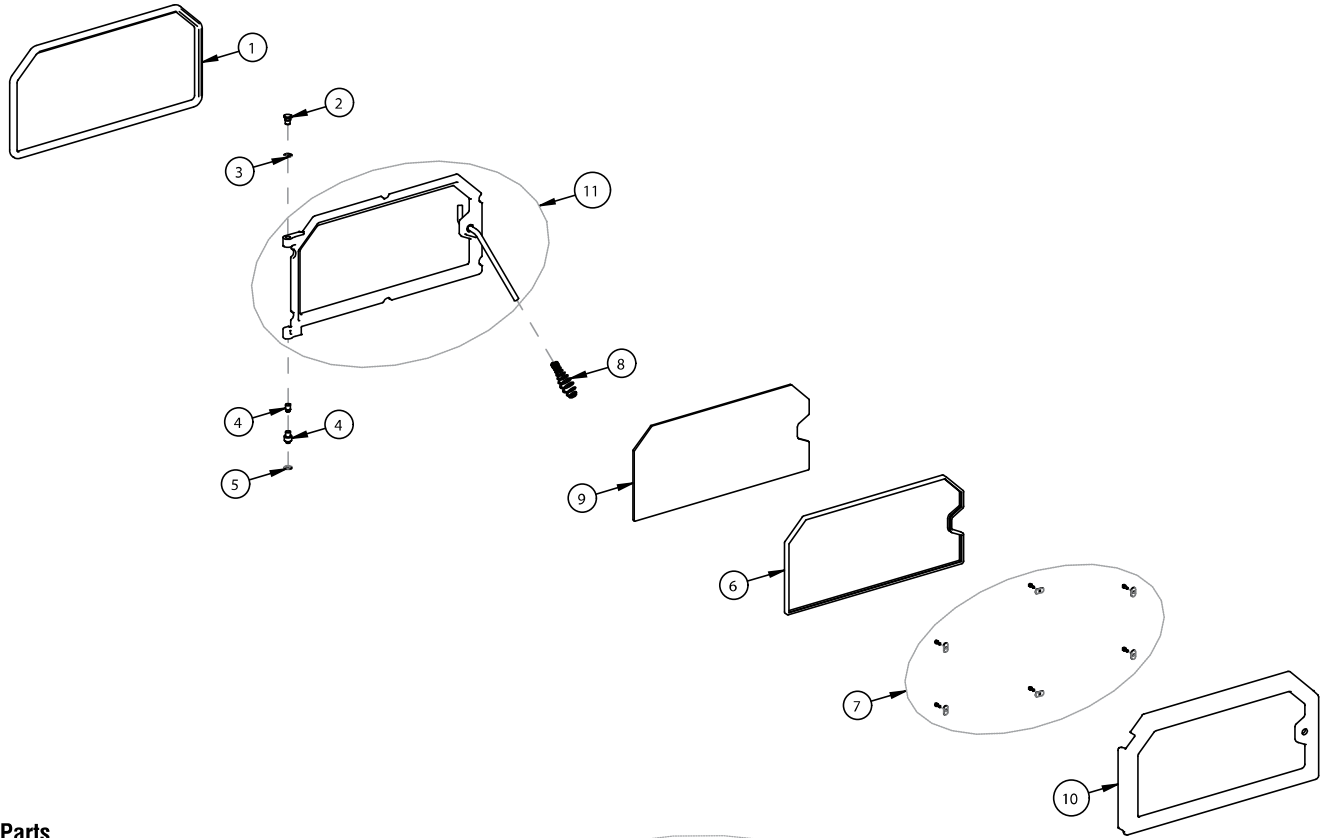

REPLACEMENT PARTS - MODEL S260

Door Parts

Blower Parts