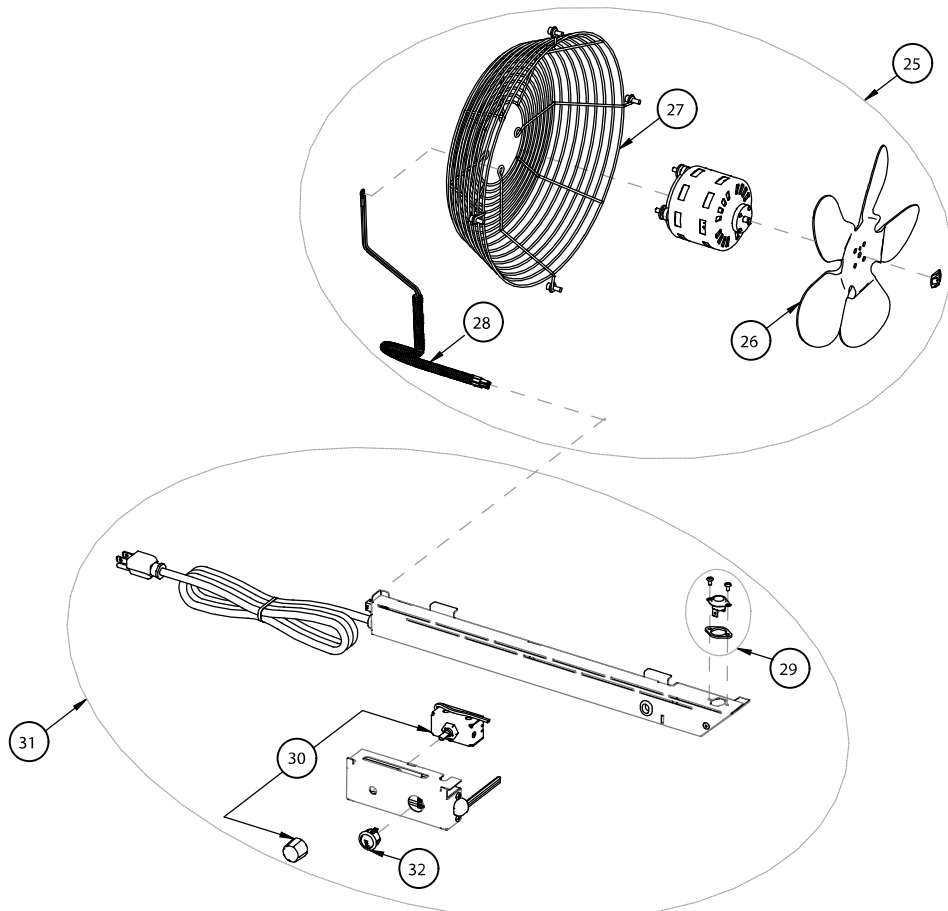

NOTE: DIAGRAMS & ILLUSTRATIONS ARE NOT TO SCALE.