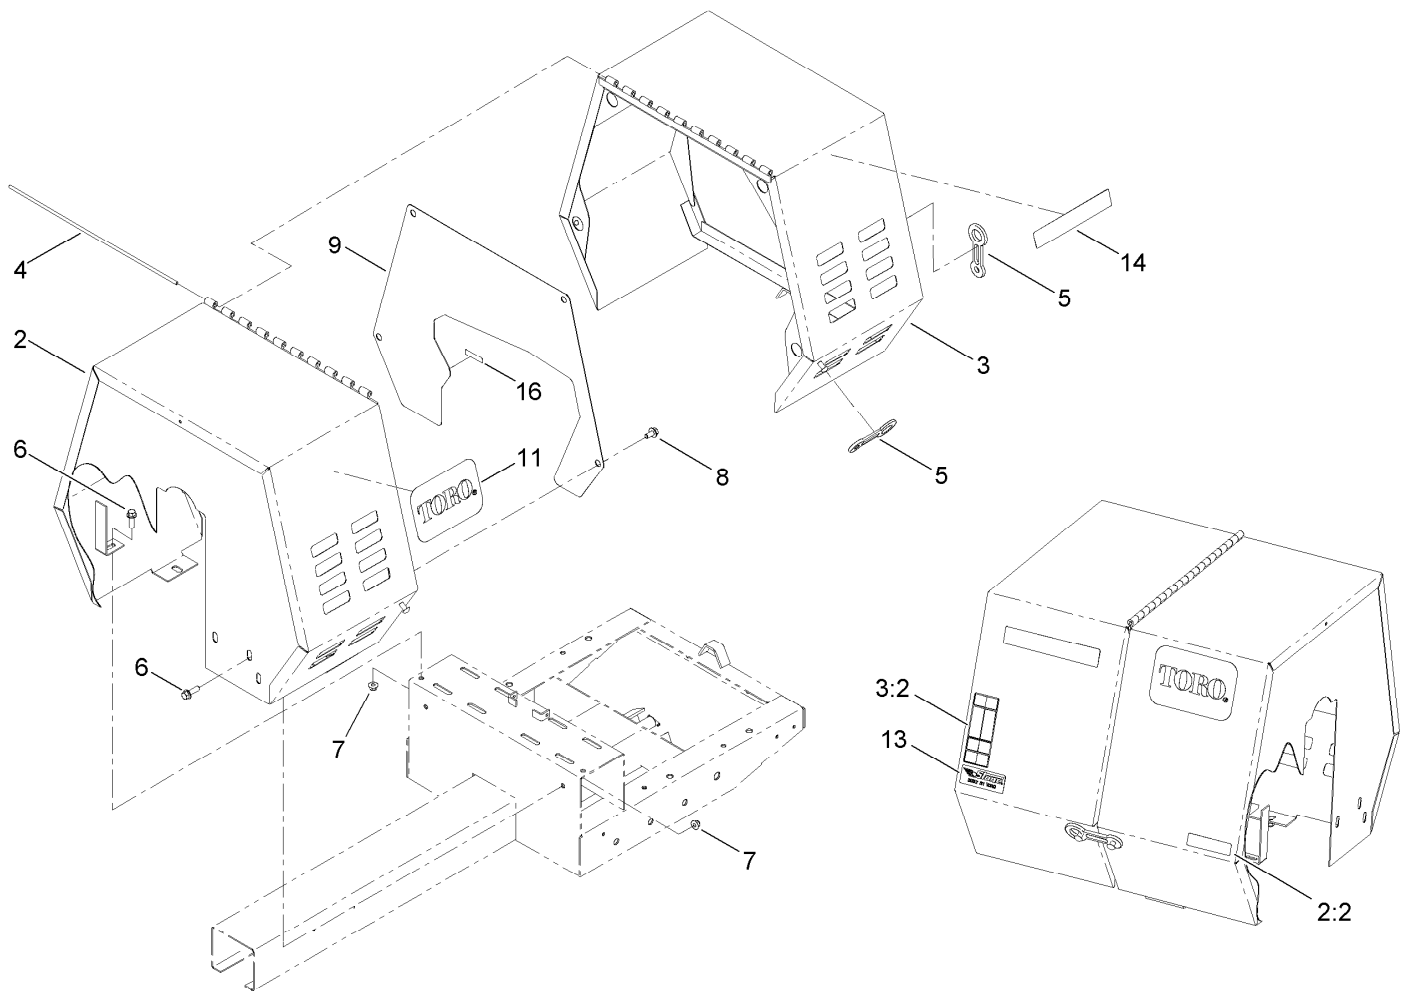

Cowl Assembly

<i>Ref.</i>	<i>Part Number</i>	<i>Qty.</i>	<i>Description</i>
2	127-1683	1	Stationary Cowl ASM
2:2	117-2718	1	Decal-Arrester, Spark
3	127-1685	1	Movable Cowl ASM
3:2	125-4939	1	Decal-Warning
4	ST44368	1	Pin
5	ST47182	3	Latch-Rubber
6	3234-24	6	Screw-HHF
7	104-8301	6	Nut-Flange, NI
8	110-9380	4	Screw-HWH
9	125-6310-03	1	Plate-Guard
11	67-7320	2	Decal
13	125-4942	1	Decal
14	125-4948	2	Decal-Mm-655H
16	125-8175	1	Decal-Grease