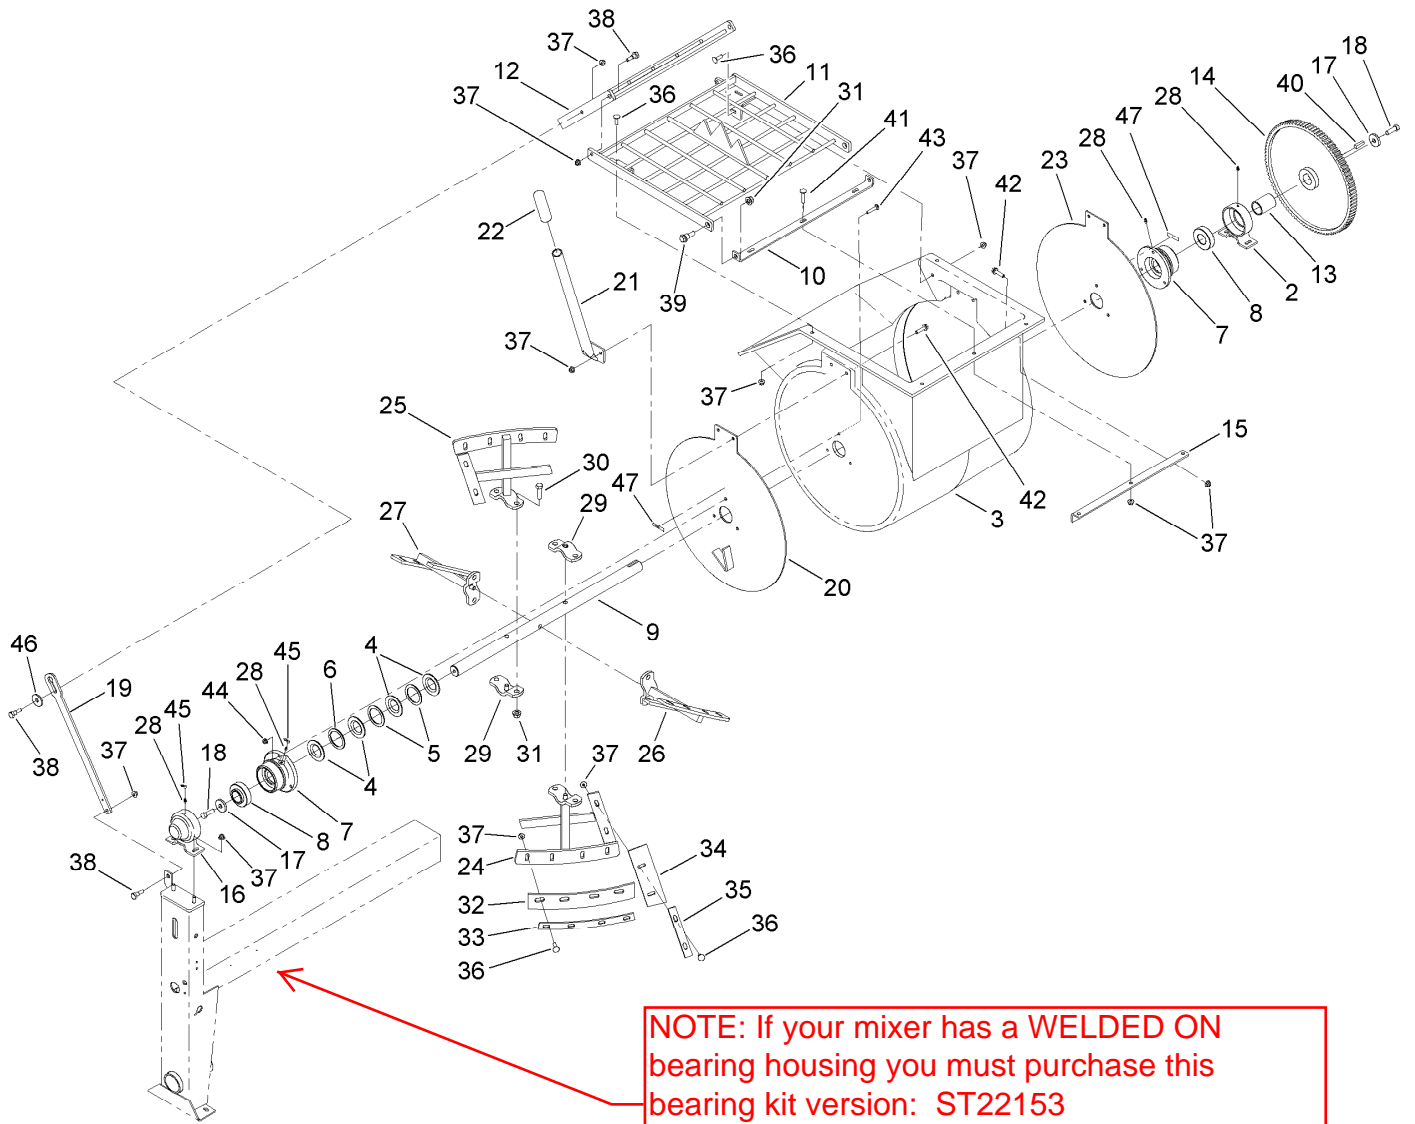

NOTE: If your mixer has a **WELDED ON** bearing housing you must purchase this bearing kit version: **ST22153**
The **ST23432** featured here is for the **BOLT on** version **ONLY**.

Drum Assembly (continued)

Ref.	Part Number	Qty.	Description	Ref.	Part Number	Qty.	Description
44	104-8300	6	Nut-Flange, NI	46	106-2008	1	Washer-Thrust
45	ST47001	4	Cap-Plug	47	125-8175	2	Decal-Grease