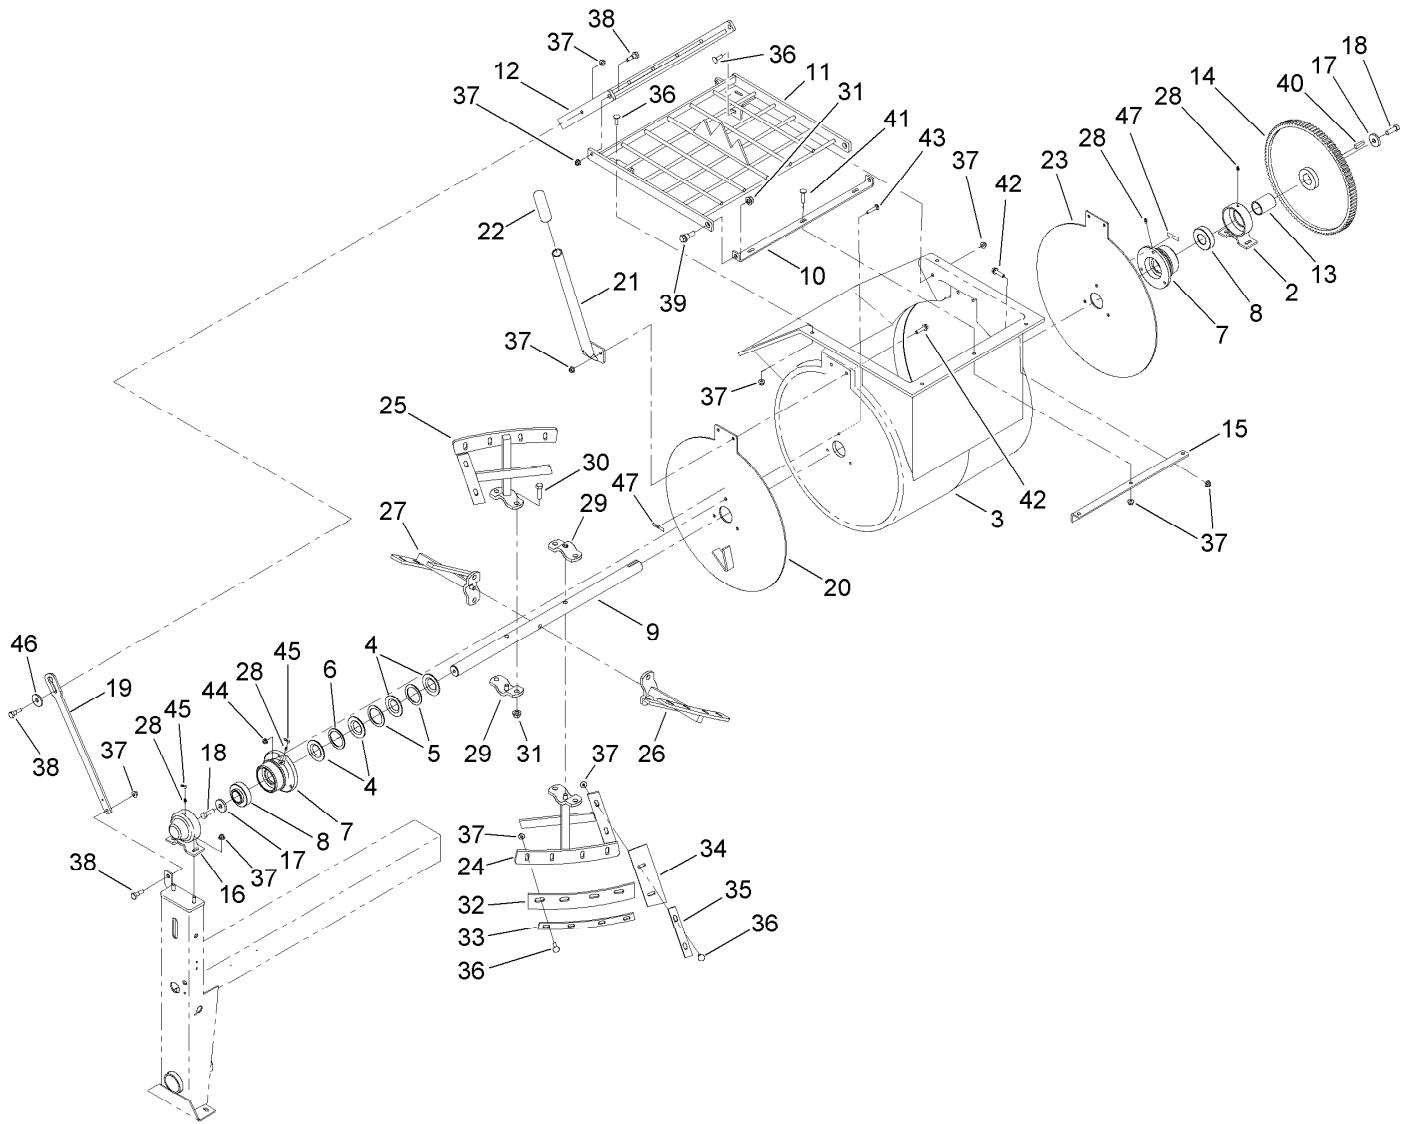

Drum Assembly

Ref.	Part Number	Qty.	Description	Ref.	Part Number	Qty.	Description
2	ST24021-03	1	Trunnion	23	ST45846-01	1	End-Drum
3	127-2876	1	Drum	24	ST45848-01	1	Paddle
4	ST32324	8	Seal-Drum	25	ST45849-01	1	Paddle
5	ST24017	4	Washer-Flat	26	ST45852-01	1	Paddle
6	ST25881	2	Washer-Split	27	ST45853-01	1	Paddle
7	ST32326-01	2	Housing-Bearing	28	ST46042	4	Fitting-Grease
8	ST32003	2	Bearing-Ball	29	ST24107-01	2	Clamp
9	ST45844-01	1	Shaft-Drum	30	325-7	6	Screw-HH
10	ST45838-01	1	Bracket-Guard, Mount	31	99-5107	8	Nut-Lock
11	125-6288-01	1	Guard-Drum	32	ST24106	4	Blade-Rubber, Long
12	125-6289-01	1	Guard-Moveable	33	ST24104-01	4	Bar-Backer, Long
13	ST25928	1	Spacer-Shaft	34	ST47331	2	Blade-Rubber, Short
14	ST26933-03	1	Gear-94 Teeth	35	ST42707-01	2	Bar-Backer, Side
15	ST45856-01	1	Bracket-Support, Guard	36	3231-25	24	Bolt-CARR
16	ST36574-03	1	Trunnion-Capped	37	104-8301	43	Nut-Flange, NI
17	ST26326	2	Washer-Flat	38	80-1300	4	Bolt-Shoulder
18	325-6	2	Screw-HH	39	116-0780	2	Screw-HHF, Shoulder
19	125-6290-03	1	Bar-Guard, Lifter	40	ST81060	1	Key-Square
20	ST45845-01	1	End-Drum	41	3231-5	3	Screw-CARR
21	ST24406-01	1	Handle	42	114-4681	8	Screw-HHF
22	ST47023	1	Grip-Hand	43	3230-5	6	Screw-CARR