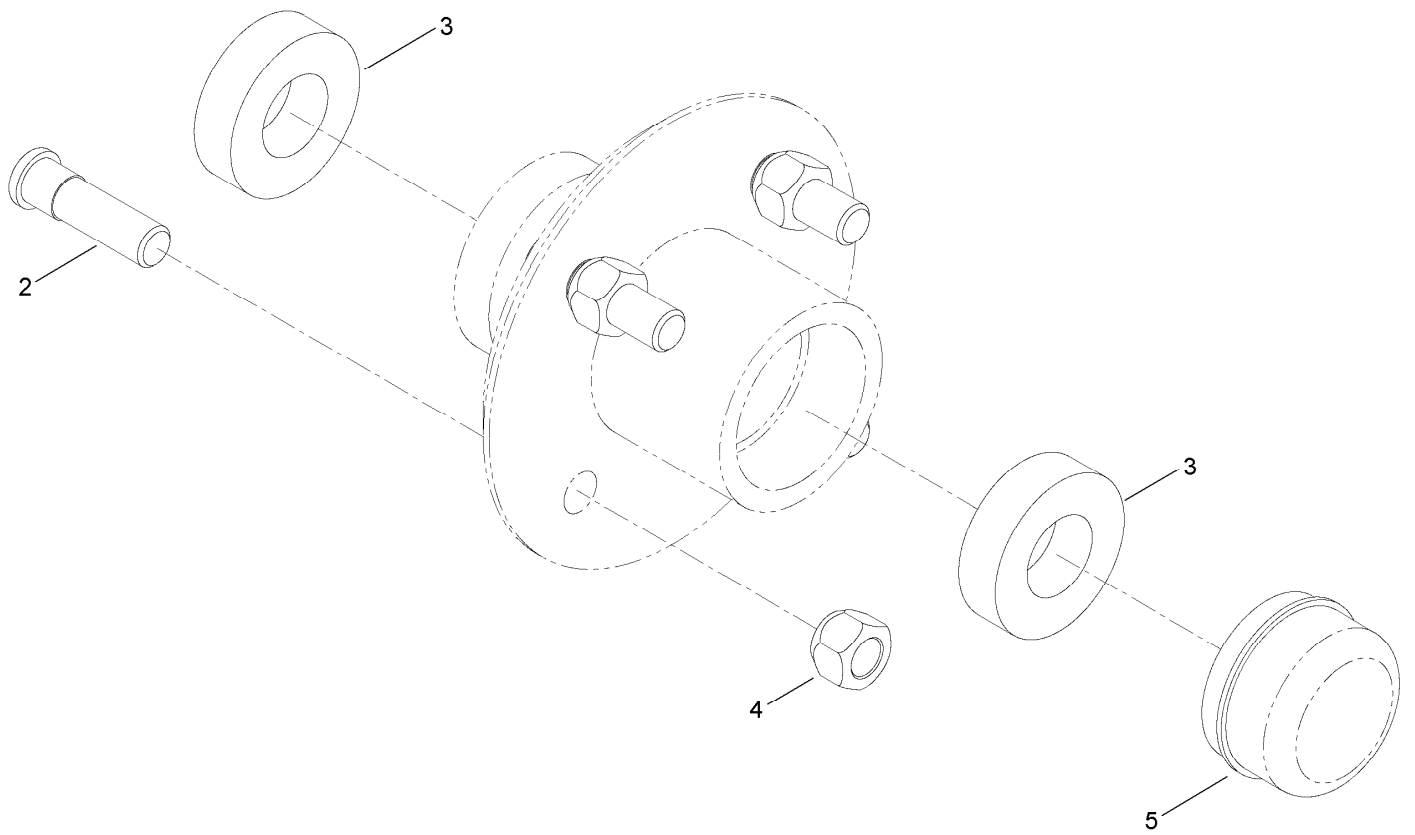

Frame and Axle Assembly

<i>Ref.</i>	<i>Part Number</i>	<i>Qty.</i>	<i>Description</i>	<i>Ref.</i>	<i>Part Number</i>	<i>Qty.</i>	<i>Description</i>
1	127-1680	1	Frame ASM	11	ST81153	1	Screw-HSBH
1:2	125-8216	1	Decal-Safety Chain, Towing	12	104-8301	1	Nut-Flange, NI
2	125-8219-03	1	Support-Axle	13	100-6116	8	Screw-HHF
3	ST39568-03	1	Lever-Clutch	14	99-5107	9	Nut-Lock
4	ST22512-03	2	Axle-Half	16	ST34687	1	Grip-Handle
5	125-8171	2	Hub	17	ST32306	2	Tire And Rim ASM
6	ST32116	1	Bushing-Flange	18	ST24027-03	1	Latch-Drum
7	32121-69	1	Pin-Spring	19	325-33	1	Screw-HH
8	ST39446-03	1	Link-Clutch	25	3256-28	2	Washer-Flat
9	ST32099	1	Bushing-Flange	26	ST80054	2	Nut
10	ST26326	2	Washer-Flat	27	3272-13	2	Pin-Cotter

Ref.	Part Number	Qty.	Description	Ref.	Part Number	Qty.	Description
44	104-8300	6	Nut-Flange, NI	46	106-2008	1	Washer-Thrust
45	ST47001	4	Cap-Plug	47	125-8175	2	Decal-Grease

Engine, Belt and Pinion Assembly