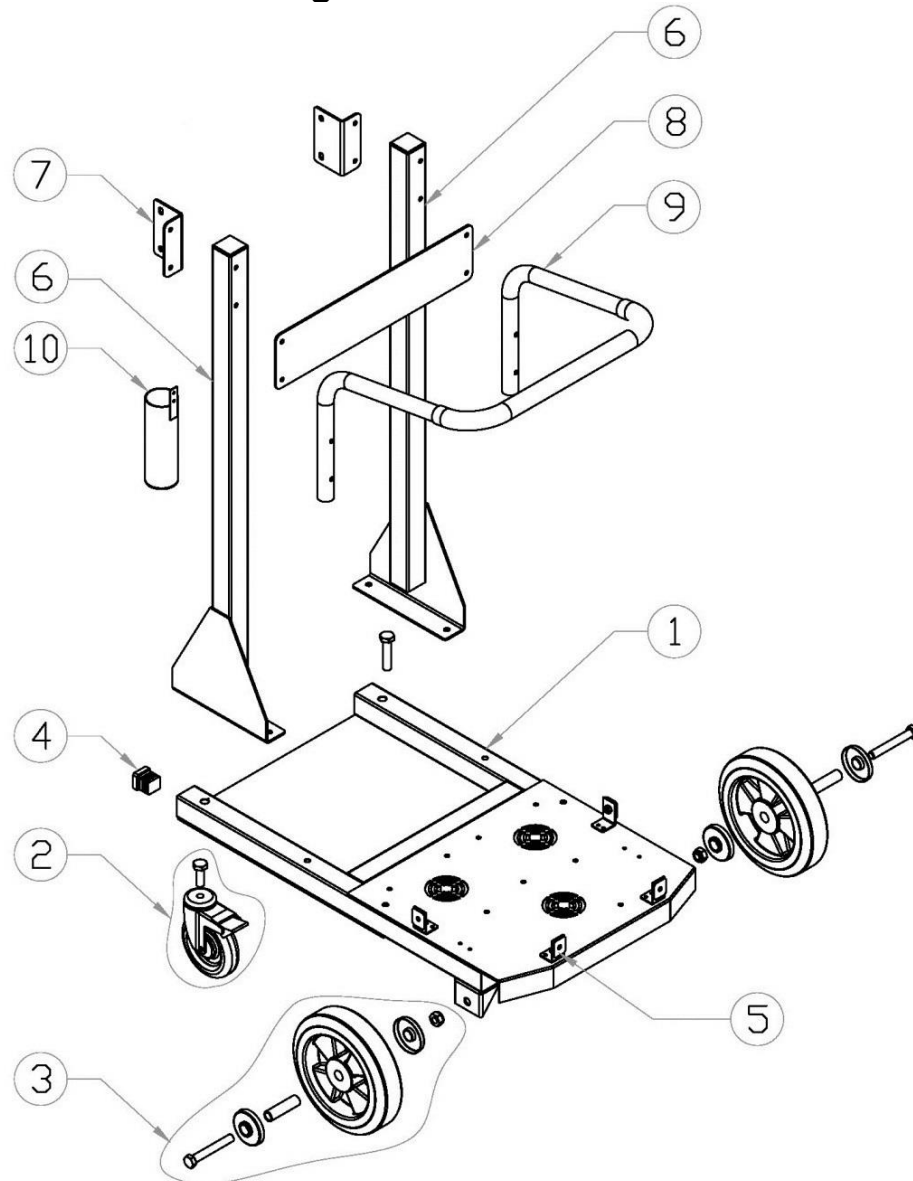

HD3 Wagon Frame Breakdown

HD3 Wagon Frame Breakdown

Item No.	Part Number	Description	Qty.
1	833-0016	HD3 WAGON FRAME BASE	1
2	833-0068	FRONT WHEEL KIT	2
3	833-0059	REAL WHEEL KIT	2
4	833-0083	PLASTIC INSERT 30X30	4
5	833-0058	L BRACKET KIT	4
6	833-0053	HD3 MAINSTAY KIT	2
7	833-0062	HD3 TANK HOLDER KIT	2
8	833-0026	HD2/3 BACK PLATE	1
9	833-0054	HD3 HANDLE KIT	1
10	833-0038	CABLE TIE HOLDER	1