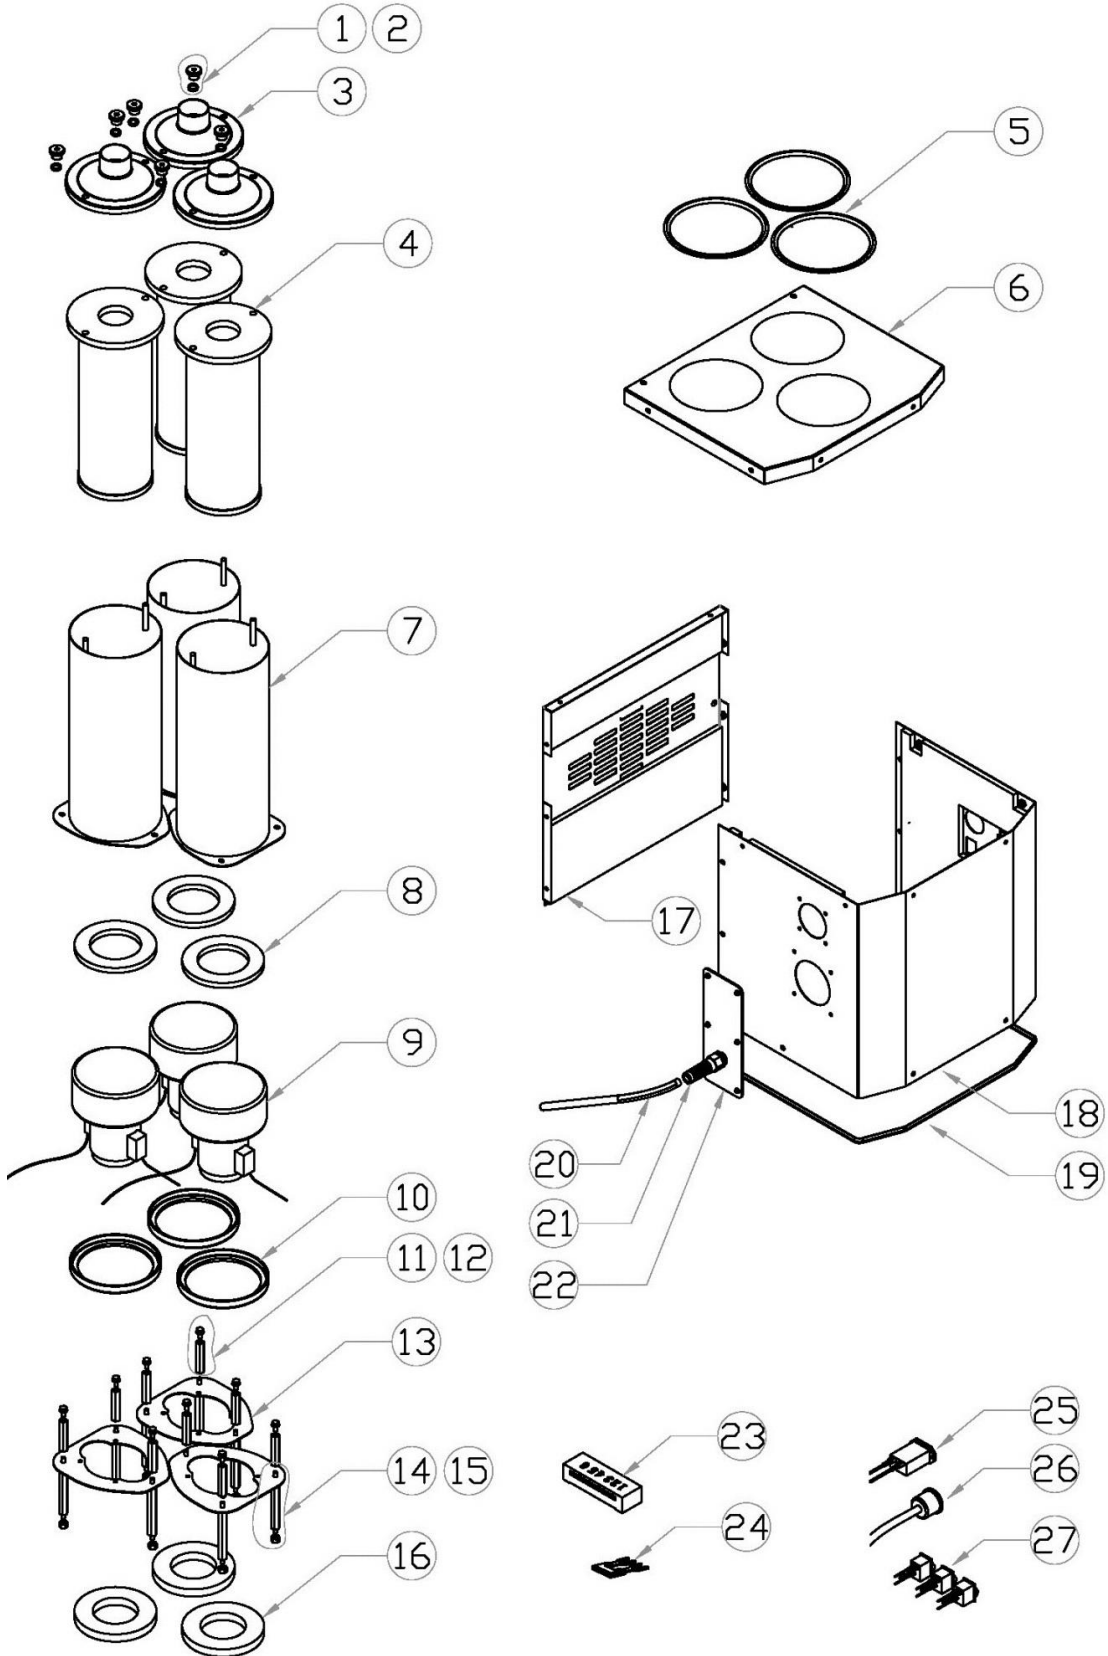

HD3 Motor Assembly

HD3 Motor Assembly

Item No.	Part Number	Description	Qty.
1	833-0097	NUT M8	6
2	833-0084	SEAL WASHER M8	6
3	833-0018	FILTER COVER	3
4	833-0004	HEPA FILTER	3
5	833-0090	TOP COVER RUBBER SEAL	3
6	833-0056	HD3 TOP COVER KIT	1
7	833-0019	HEPA CHAMBER	3
8	833-0108	MOTOR SEAL	3
9	833-0007	ELECTRIC MOTOR, 1.2 KW 230V	3
10	833-0078	RUBBER RING	3
11	14446	HHCS M6-1.0 x 12MM	9
12	833-0100	FEMALE SPACER L76.5	9
13	833-0020	MOTOR SUPPORT	3
14	833-0106	MALE SPACER L101.5	9
15	10069	NUT M6	9
16	833-0109	FOAM DISC	3
17	833-0049	HD2/3 COVER PLATE KIT	1
18	833-0055	HD3 CHASSIS KIT	1
19	833-0093	HD3 CHASSIS RUBBER SEAL	1
20	833-0067	HD3 230V ELECTRICAL CORD SET	1
21	833-0101	CABLE FIX (PG13.5)	1
22	833-0049	HD3 CABLE FIX KIT	1
23	833-0072	TERMINAL BLOCK TB2506 KIT	1
24	833-0111	U BYPASS TB2502	1
25	833-0074	HOUR COUNTER KIT	1
26	833-0044	MANOMETER KIT	1
27	833-0073	POWER SWITCH KIT	3