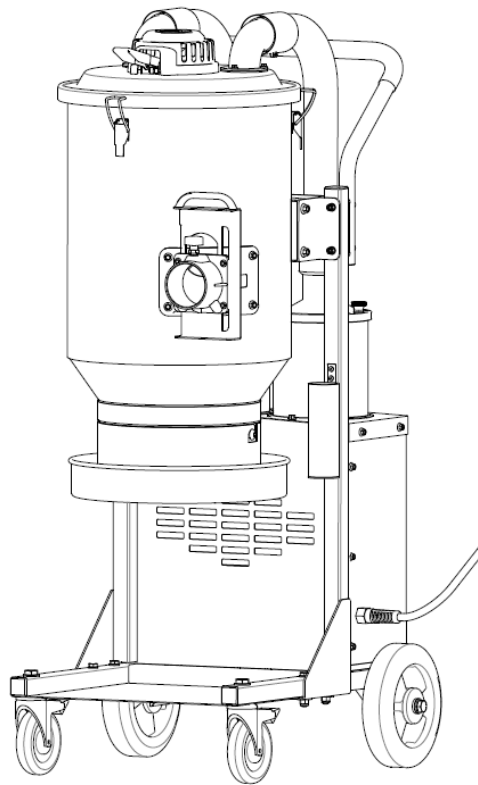

Dust Extractors

HD Vacuum Series

COMPLETE MANUAL

10. Parts Breakdown

HD1 Exploded View

HD1 Exploded View

Item No.	Part Number	Description	Qty.
1	833-0060	PURGE HANDLE COVER KIT	1
2	833-0030	PURGE HANDLE KIT	1
3	833-0080	BEND CONNECTOR SEAL	1
4	833-0011	D50 BEND CONNECTOR	1
6	833-0086	HOSE D50X375 WITH FITTINGS	3
8	833-0013	HD1 TOP COVER	1
9	833-0001	HD1 MAIN FILTER	1
10	833-0036	HOOK 95 KIT	1
11	833-0014	HD1 PRE-FILTER CHAMBER	1
12	833-0045	D70 INLET ASSEMBLY	1
13	833-0057	HAND HOLDER KIT	1
14	833-0107	KEY M5	2
15	30843	LOCKNUT M5	2
16	833-0032	FLAP ASSEMBLY	1
17	833-0110	PACKING BELT	1
18	833-0085	FOAM RING	1
19	833-0005	DROP-DOWN BAG	1
20	833-0012	DROP-DOWN BAG HOLDER	1
21	833-0031	HD1 WAGON FRAME ASSEMBLY	1
22	833-0033	HD1 120V MOTOR ASSEMBLY	1

HD1 Wagon Frame Breakdown

HD1 Wagon Frame Breakdown

Item No.	Part Number	Description	Qty.
1	833-0015	HD1 WAGON FRAME BASE	1
2	833-0068	FRONT WHEEL KIT	2
3	833-0059	REAR WHEEL KIT	2
4	833-0082	PLASTIC INSERT 25X25	8
5	833-0058	L BRACKET KIT	4
6	833-0037	HD1 MAINSTAY RIGHT KIT	1
7	833-0039	HD1 MAINSTAY LEFT KIT	1
8	833-0061	HD1 TANK HOLDER KIT	2
9	833-0025	HD1 BACK PLATE	1
10	833-0040	HD1 HANDLE KIT	1
11	833-0038	CABLE TIE HOLDER	1