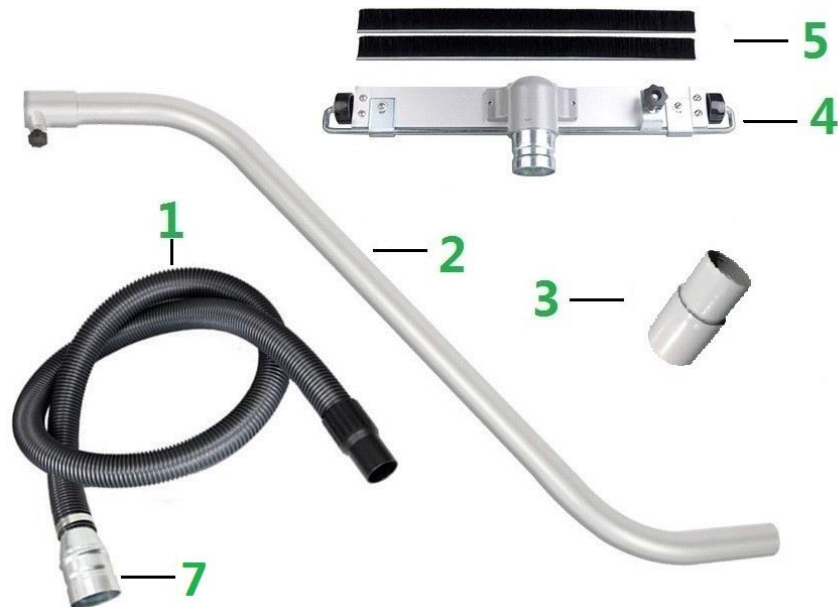

HD1 Accessories

HD1 Accessories

Item No.	Part Number	Description	Qty.
1	833-0069	HOSE KIT D40X5.0M (INCL END ADAPTORS)	1
2	833-0028	D50 S WAND	1
3	833-0112	1.5" TO 2" HOSE ADAPTOR (GREY)	1
4	833-0029	D50 FLOOR BRUSH	1
5	833-0098	HD1/2/3 SPARE BRUSH	1
6	833-0116	RUBBER BLADE/SQUEEGEE 430MM	2
	833-0117	RUBBER BLADE/SQUEEGEE 550MM	2
7	833-0118	HD1 VAC TO HOSE CONNECTOR	1