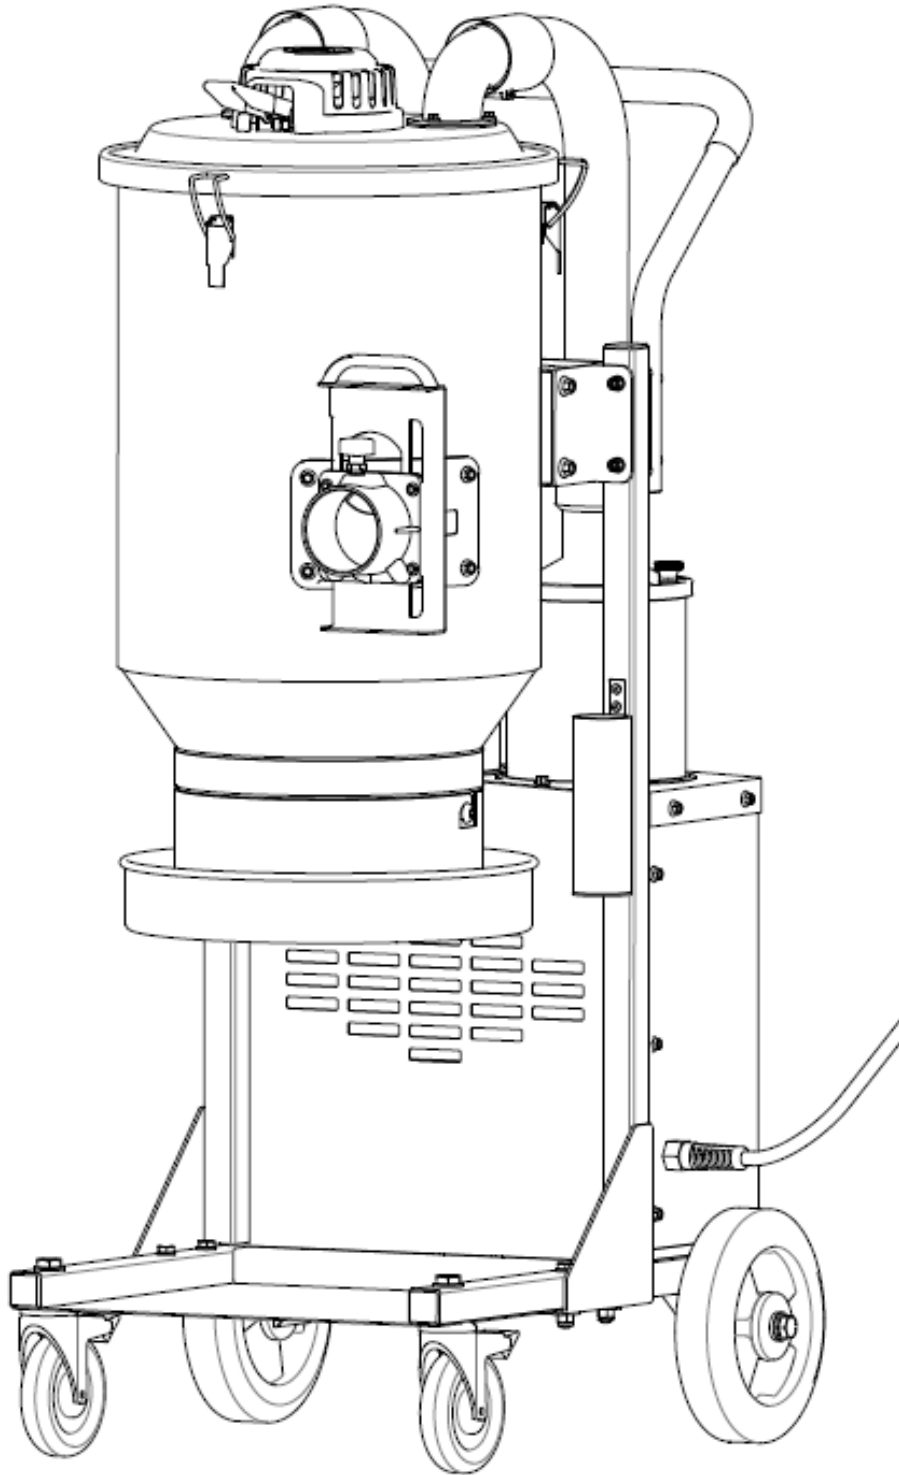

Dust Extractors

HD Vacuum Series

COMPLETE MANUAL

10. Parts Breakdown

HD1 Exploded View

HD1 Exploded View

Item No.	Part Number	Description	Qty.
1	833-0060	PURGE HANDLE COVER KIT	1
2	833-0030	PURGE HANDLE KIT	1
3	833-0080	BEND CONNECTOR SEAL	1
4	833-0011	D50 BEND CONNECTOR	1
6	833-0086	HOSE D50X375 WITH FITTINGS	3
8	833-0013	HD1 TOP COVER	1
9	833-0001	HD1 MAIN FILTER	1
10	833-0036	HOOK 95 KIT	1
11	833-0014	HD1 PRE-FILTER CHAMBER	1
12	833-0045	D70 INLET ASSEMBLY	1
13	833-0057	HAND HOLDER KIT	1
14	833-0107	KEY M5	2
15	30843	LOCKNUT M5	2
16	833-0032	FLAP ASSEMBLY	1
17	833-0110	PACKING BELT	1
18	833-0085	FOAM RING	1
19	833-0005	DROP-DOWN BAG	1
20	833-0012	DROP-DOWN BAG HOLDER	1
21	833-0031	HD1 WAGON FRAME ASSEMBLY	1
22	833-0033	HD1 120V MOTOR ASSEMBLY	1

HD1 Wagon Frame Breakdown

HD1 Wagon Frame Breakdown

Item No.	Part Number	Description	Qty.
1	833-0015	HD1 WAGON FRAME BASE	1
2	833-0068	FRONT WHEEL KIT	2
3	833-0059	REAR WHEEL KIT	2
4	833-0082	PLASTIC INSERT 25X25	8
5	833-0058	L BRACKET KIT	4
6	833-0037	HD1 MAINSTAY RIGHT KIT	1
7	833-0039	HD1 MAINSTAY LEFT KIT	1
8	833-0061	HD1 TANK HOLDER KIT	2
9	833-0025	HD1 BACK PLATE	1
10	833-0040	HD1 HANDLE KIT	1
11	833-0038	CABLE TIE HOLDER	1