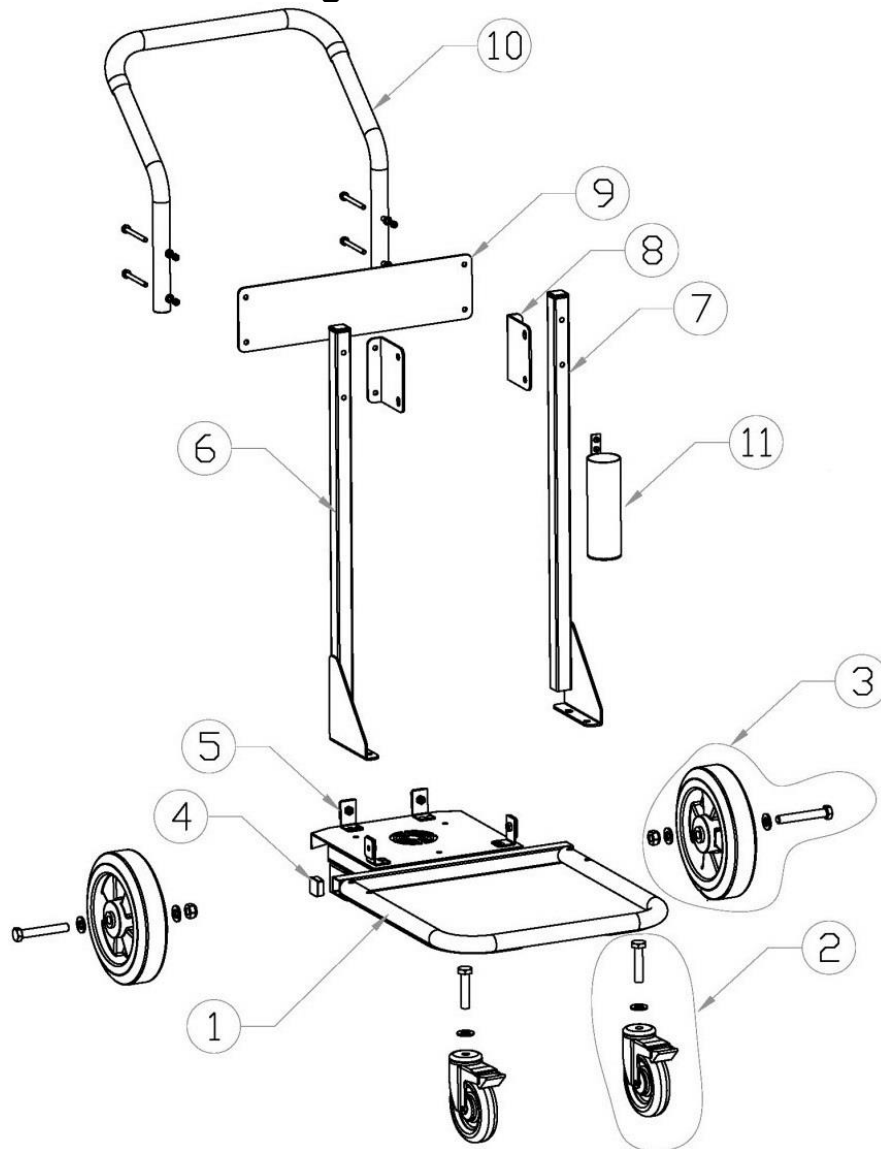

Dust Extractors

HD Vacuum Series

COMPLETE MANUAL

10. Parts Breakdown

HD1 Exploded View

HD1 Exploded View

Item No.	Part Number	Description	Qty.
1	833-0060	PURGE HANDLE COVER KIT	1
2	833-0030	PURGE HANDLE KIT	1
3	833-0080	BEND CONNECTOR SEAL	1
4	833-0011	D50 BEND CONNECTOR	1
6	833-0086	HOSE D50X375 WITH FITTINGS	3
8	833-0013	HD1 TOP COVER	1
9	833-0001	HD1 MAIN FILTER	1
10	833-0036	HOOK 95 KIT	1
11	833-0014	HD1 PRE-FILTER CHAMBER	1
12	833-0045	D70 INLET ASSEMBLY	1
13	833-0057	HAND HOLDER KIT	1
14	833-0107	KEY M5	2
15	30843	LOCKNUT M5	2
16	833-0032	FLAP ASSEMBLY	1
17	833-0110	PACKING BELT	1
18	833-0085	FOAM RING	1
19	833-0005	DROP-DOWN BAG	1
20	833-0012	DROP-DOWN BAG HOLDER	1
21	833-0031	HD1 WAGON FRAME ASSEMBLY	1
22	833-0033	HD1 120V MOTOR ASSEMBLY	1

HD1 Wagon Frame Breakdown

HD1 Wagon Frame Breakdown

Item No.	Part Number	Description	Qty.
1	833-0015	HD1 WAGON FRAME BASE	1
2	833-0068	FRONT WHEEL KIT	2
3	833-0059	REAR WHEEL KIT	2
4	833-0082	PLASTIC INSERT 25X25	8
5	833-0058	L BRACKET KIT	4
6	833-0037	HD1 MAINSTAY RIGHT KIT	1
7	833-0039	HD1 MAINSTAY LEFT KIT	1
8	833-0061	HD1 TANK HOLDER KIT	2
9	833-0025	HD1 BACK PLATE	1
10	833-0040	HD1 HANDLE KIT	1
11	833-0038	CABLE TIE HOLDER	1