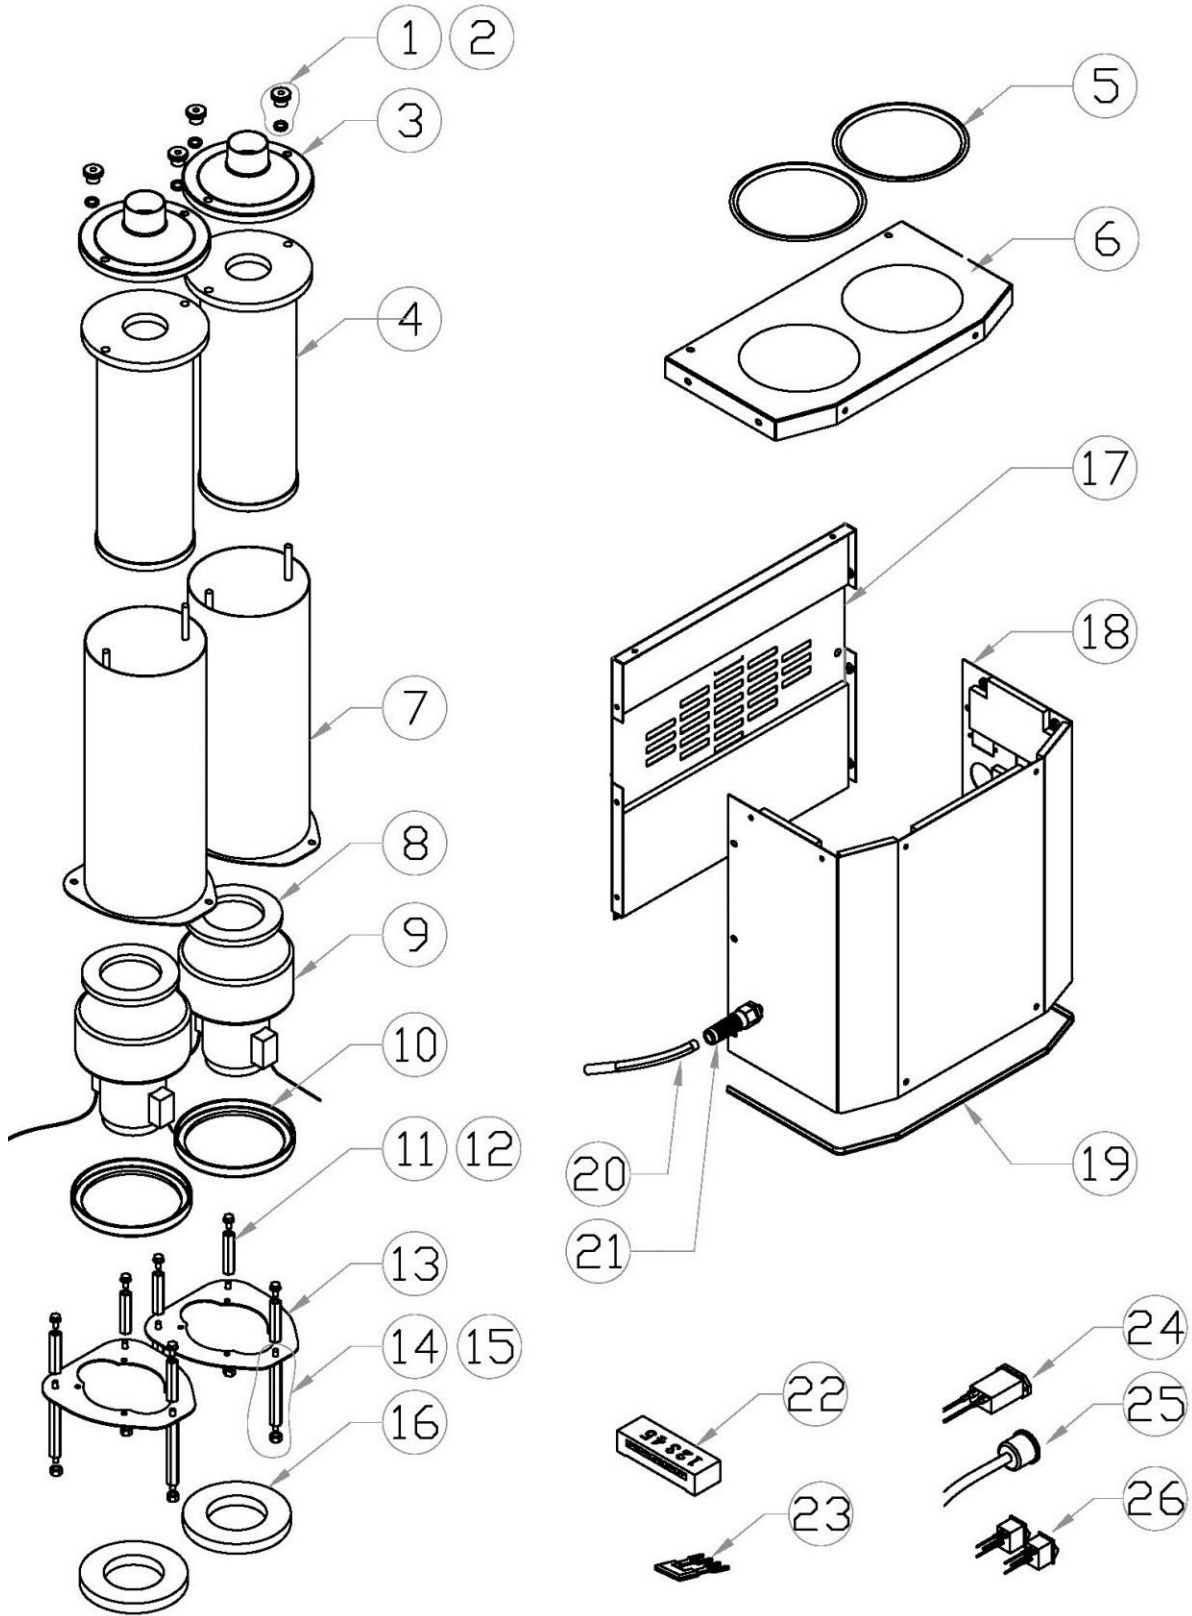

HD2 Motor Assembly

HD2 Motor Assembly

Item No.	Part Number	Description	Qty.
1	833-0097	NUT M8	4
2	833-0084	SEAL WASHER M8	4
3	833-0018	FILTER COVER	2
4	833-0004	HEPA FILTER	2
5	833-0090	TOP COVER RUBBER SEAL	2
6	833-0051	HD2 TOP COVER KIT	1
7	833-0019	HEPA CHAMBER	2
8	833-0108	MOTOR SEAL	2
9	833-0006	ELECTRIC MOTOR, 1.2 KW 120V	2
10	833-0078	RUBBER RING	2
11	14446	HHCS M6-1.0 X 12MM	6
12	833-0100	FEMALE SPACER L76.5	6
13	833-0020	MOTOR SUPPORT	2
14	833-0106	MALE SPACER L101.5	6
15	10069	NUT M6	6
16	833-0109	FOAM DISC	2
17	833-0049	HD2/3 COVER PLATE KIT	1
18	833-0050	HD2 CHASSIS KIT	1
19	833-0092	HD2 CHASSIS RUBBER SEAL	1
20	833-0065	HD2 120V ELECTRICAL CORD SET	1
21	833-0101	CABLE FIX (PG13.5)	1
22	833-0077	TERMINAL BLOCK TB2505 KIT	1
23	833-0111	U BYPASS TB2502	1
24	833-0074	HOUR COUNTER KIT	1
25	833-0044	MANOMETER KIT	1
26	833-0073	POWER SWITCH KIT	2