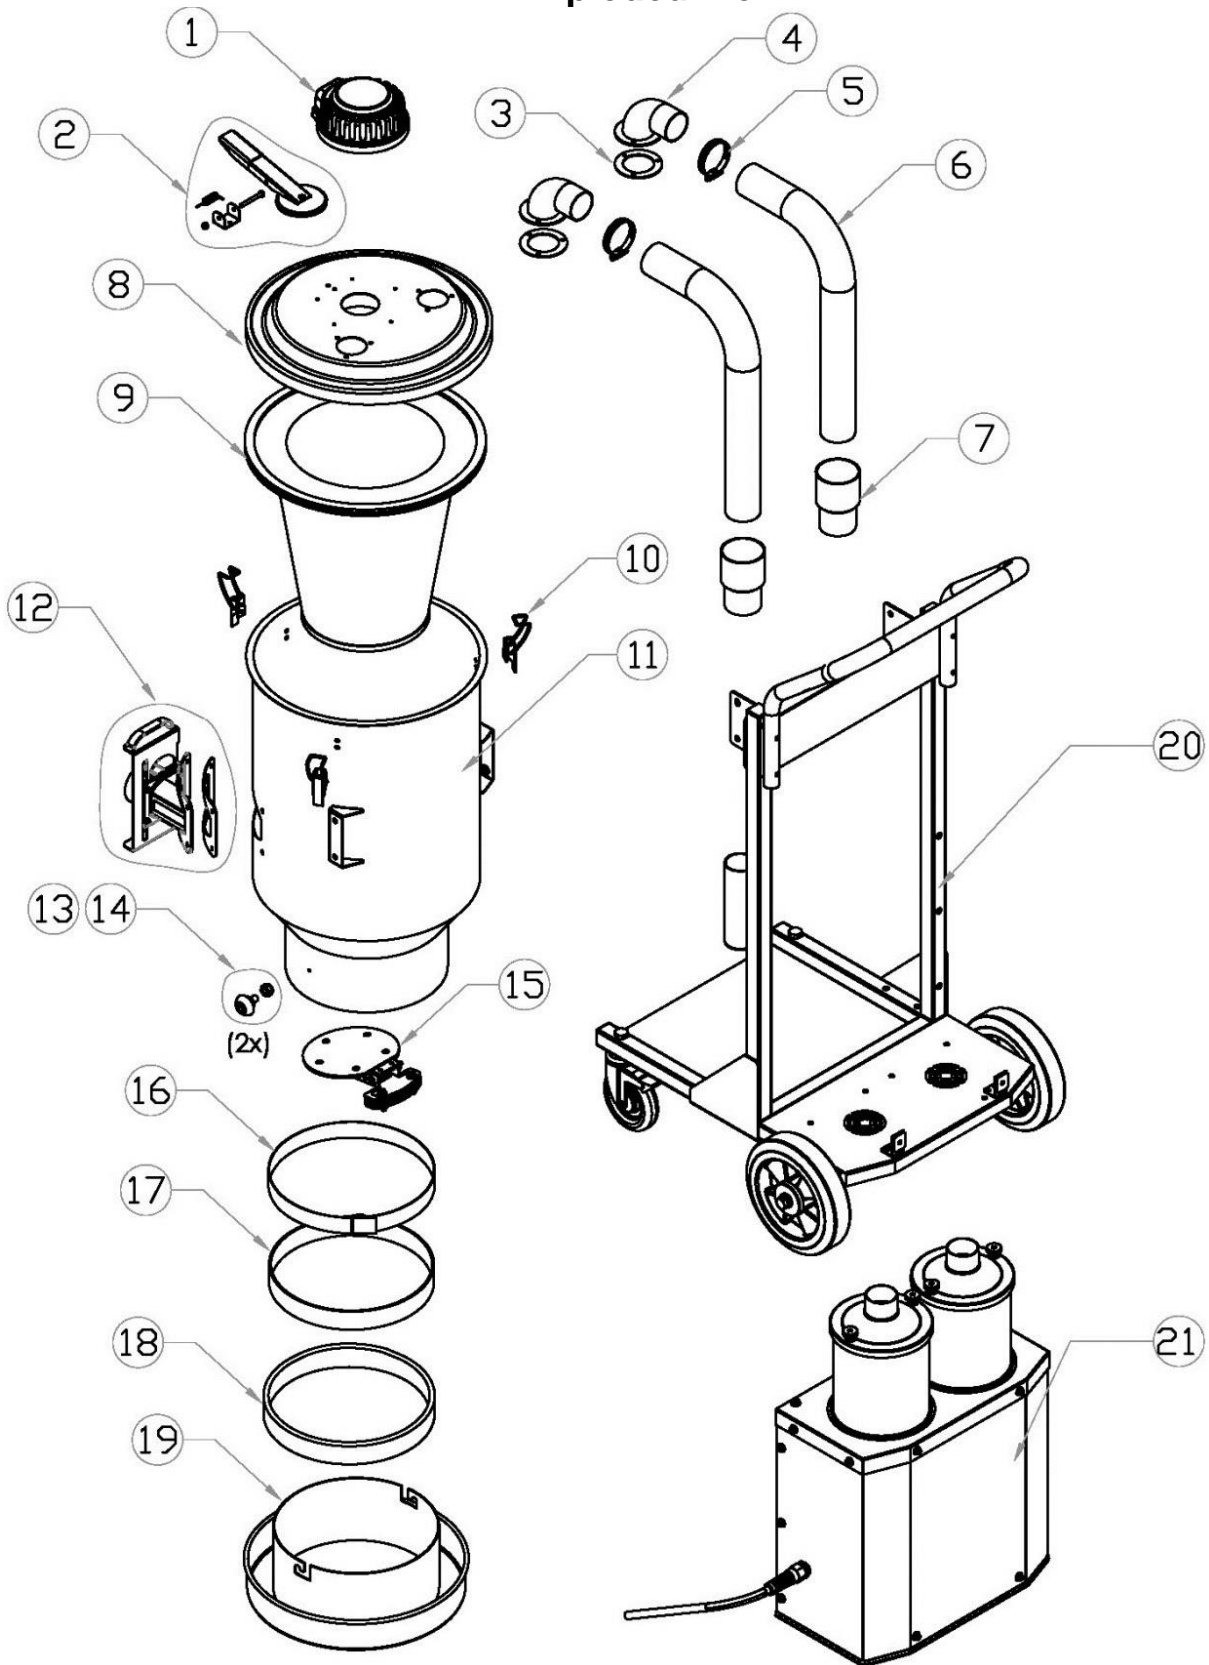

HD1 Motor Assembly

HD1 Motor Assembly

Item No.	Part Number	Description	Qty.
1	833-0097	NUT M8	2
2	833-0084	SEAL WASHER M8	2
3	833-0018	FILTER COVER	1
4	833-0004	HEPA FILTER	1
5	833-0090	TOP COVER RUBBER SEAL	1
6	833-0043	HD1 TOP COVER KIT	1
7	833-0019	HEPA CHAMBER	1
8	833-0108	MOTOR SEAL	1
9	833-0006	ELECTRIC MOTOR, 1.2 KW 120V	1
10	833-0078	RUBBER RING	1
11	14446	HHCS M6-1.0 X 12MM	3
12	833-0100	FEMALE SPACER L76.5	3
13	833-0020	MOTOR SUPPORT	1
14	833-0106	MALE SPACER L101.5	3
15	10069	NUT M6	3
16	833-0109	FOAM DISC	1
17	833-0041	HD1 COVER PLATE KIT	1
18	833-0042	HD1 CHASSIS KIT	1
19	833-0091	HD1 CHASSIS RUBBER SEAL	1
20	833-0075	HD1 OUTLET KIT	1
21	833-0066	HD1 120V ELECTRICAL CORD SET	1
22	833-0101	CABLE FIX (PG13.5)	1
23	833-0076	TERMINAL BLOCK TB1503 KIT	1
24	833-0074	HOUR COUNTER KIT	1
25	833-0044	MANOMETER KIT	1
26	833-0073	POWER SWITCH KIT	1

HD1 Wagon Frame Breakdown

HD1 Wagon Frame Breakdown

Item No.	Part Number	Description	Qty.
1	833-0015	HD1 WAGON FRAME BASE	1
2	833-0068	FRONT WHEEL KIT	2
3	833-0059	REAR WHEEL KIT	2
4	833-0082	PLASTIC INSERT 25X25	8
5	833-0058	L BRACKET KIT	4
6	833-0037	HD1 MAINSTAY RIGHT KIT	1
7	833-0039	HD1 MAINSTAY LEFT KIT	1
8	833-0061	HD1 TANK HOLDER KIT	2
9	833-0025	HD1 BACK PLATE	1
10	833-0040	HD1 HANDLE KIT	1
11	833-0038	CABLE TIE HOLDER	1

HD2 Exploded View

HD2 Exploded View

Item No.	Part Number	Description	Qty.
1	833-0060	PURGE HANDLE COVER KIT	1
2	833-0030	PURGE HANDLE KIT	1
3	833-0080	BEND CONNECTOR SEAL	2
4	833-0011	D50 BEND CONNECTOR	2
5	-	N/A	-
6	833-0087	HOSE D50X560 WITH FITTINGS	2
7	-	N/A	-
8	833-0021	HD2 TOP COVER	1
9	833-0002	HD2 MAIN FILTER	1
10	833-0036	HOOK 95 KIT	3
11	833-0022	HD2 PRE-FILTER CHAMBER	1
12	833-0045	D70 INLET ASSEMBLY	1
13	833-0107	KEY M5	2
14	30843	LOCKNUT M5	2
15	833-0032	FLAP ASSEMBLY	1
16	833-0110	PACKING BELT	1
17	833-0085	ANTI-SKIT RING	1
18	833-0005	DROP-DOWN BAG	1
19	833-0012	DROP-DOWN BAG HOLDER	1
20	833-0034	HD2 WAGON FRAME ASSEMBLY	1
21	833-0063	HD2 120V MOTOR ASSEMBLY	1