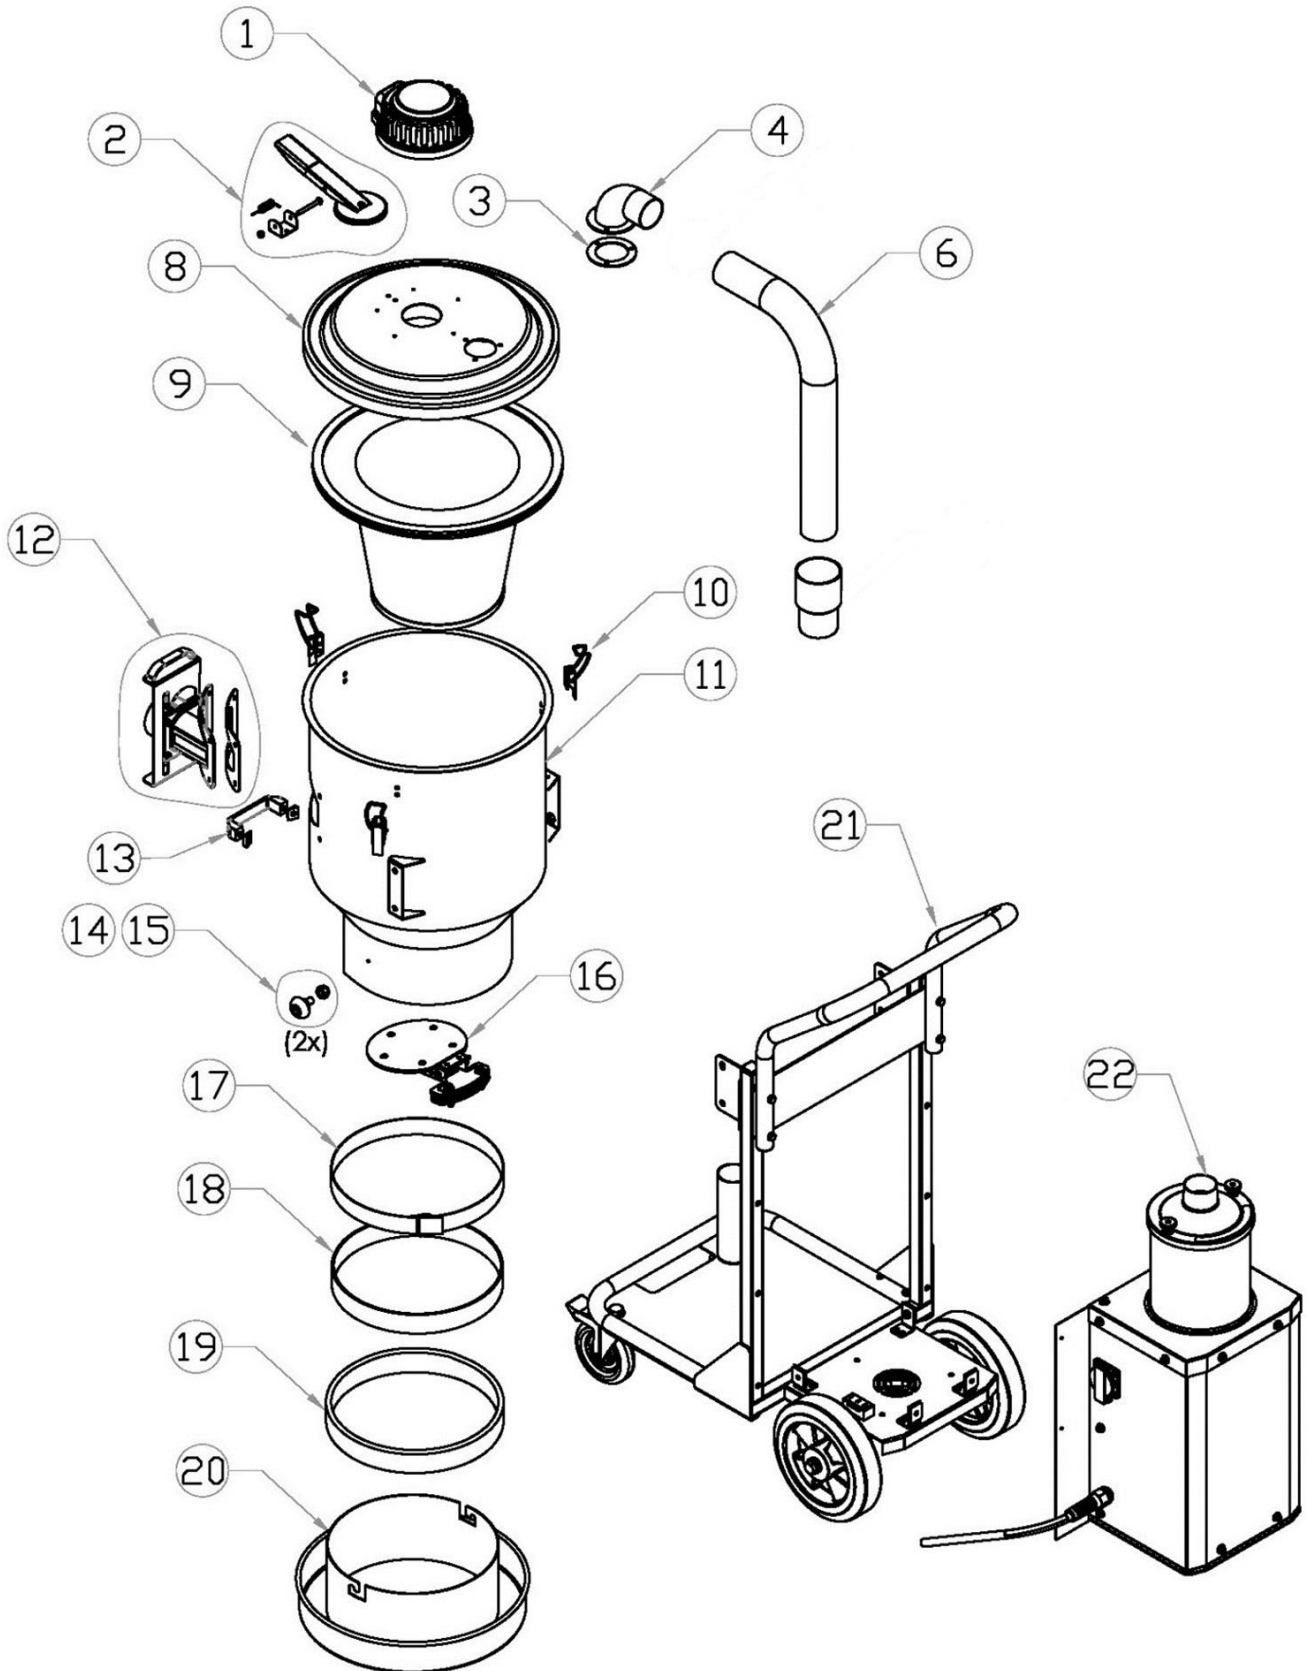

Dust Extractors

HD Vacuum Series

COMPLETE MANUAL

10. Parts Breakdown

HD1 Exploded View

HD1 Exploded View

Item No.	Part Number	Description	Qty.
1	833-0060	PURGE HANDLE COVER KIT	1
2	833-0030	PURGE HANDLE KIT	1
3	833-0080	BEND CONNECTOR SEAL	1
4	833-0011	D50 BEND CONNECTOR	1
6	833-0086	HOSE D50X375 WITH FITTINGS	3
8	833-0013	HD1 TOP COVER	1
9	833-0001	HD1 MAIN FILTER	1
10	833-0036	HOOK 95 KIT	1
11	833-0014	HD1 PRE-FILTER CHAMBER	1
12	833-0045	D70 INLET ASSEMBLY	1
13	833-0057	HAND HOLDER KIT	1
14	833-0107	KEY M5	2
15	30843	LOCKNUT M5	2
16	833-0032	FLAP ASSEMBLY	1
17	833-0110	PACKING BELT	1
18	833-0085	FOAM RING	1
19	833-0005	DROP-DOWN BAG	1
20	833-0012	DROP-DOWN BAG HOLDER	1
21	833-0031	HD1 WAGON FRAME ASSEMBLY	1
22	833-0033	HD1 120V MOTOR ASSEMBLY	1

HD1 Motor Assembly

HD1 Motor Assembly

Item No.	Part Number	Description	Qty.
1	833-0097	NUT M8	2
2	833-0084	SEAL WASHER M8	2
3	833-0018	FILTER COVER	1
4	833-0004	HEPA FILTER	1
5	833-0090	TOP COVER RUBBER SEAL	1
6	833-0043	HD1 TOP COVER KIT	1
7	833-0019	HEPA CHAMBER	1
8	833-0108	MOTOR SEAL	1
9	833-0006	ELECTRIC MOTOR, 1.2 KW 120V	1
10	833-0078	RUBBER RING	1
11	14446	HHCS M6-1.0 X 12MM	3
12	833-0100	FEMALE SPACER L76.5	3
13	833-0020	MOTOR SUPPORT	1
14	833-0106	MALE SPACER L101.5	3
15	10069	NUT M6	3
16	833-0109	FOAM DISC	1
17	833-0041	HD1 COVER PLATE KIT	1
18	833-0042	HD1 CHASSIS KIT	1
19	833-0091	HD1 CHASSIS RUBBER SEAL	1
20	833-0075	HD1 OUTLET KIT	1
21	833-0066	HD1 120V ELECTRICAL CORD SET	1
22	833-0101	CABLE FIX (PG13.5)	1
23	833-0076	TERMINAL BLOCK TB1503 KIT	1
24	833-0074	HOUR COUNTER KIT	1
25	833-0044	MANOMETER KIT	1
26	833-0073	POWER SWITCH KIT	1