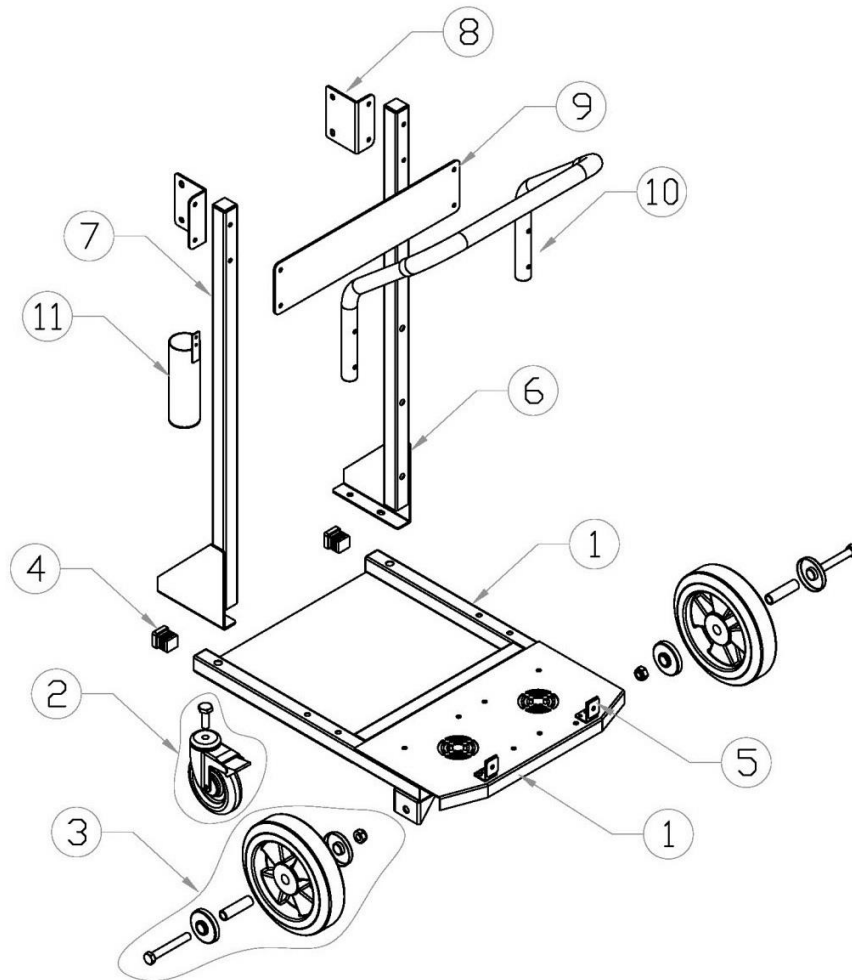

HD2 Wagon Frame Breakdown

HD2 Wagon Frame Breakdown

Item No.	Part Number	Description	Qty.
1	833-0016	HD2 WAGON FRAME BASE	1
2	833-0068	FRONT WHEEL KIT	2
3	833-0059	REAL WHEEL KIT	2
4	833-0083	PLASTIC INSERT 30X30	8
5	833-0058	L BRACKET KIT	2
6	833-0047	HD2 MAINSTAY RIGHT KIT	1
7	833-0046	HD2 MAINSTAY LEFT KIT	1
8	833-0062	HD2 TANK HOLDER KIT	2
9	833-0026	HD2/3 BACK PLATE	1
10	833-0048	HD2 HANDLE KIT	1
11	833-0038	CABLE TIE HOLDER	1