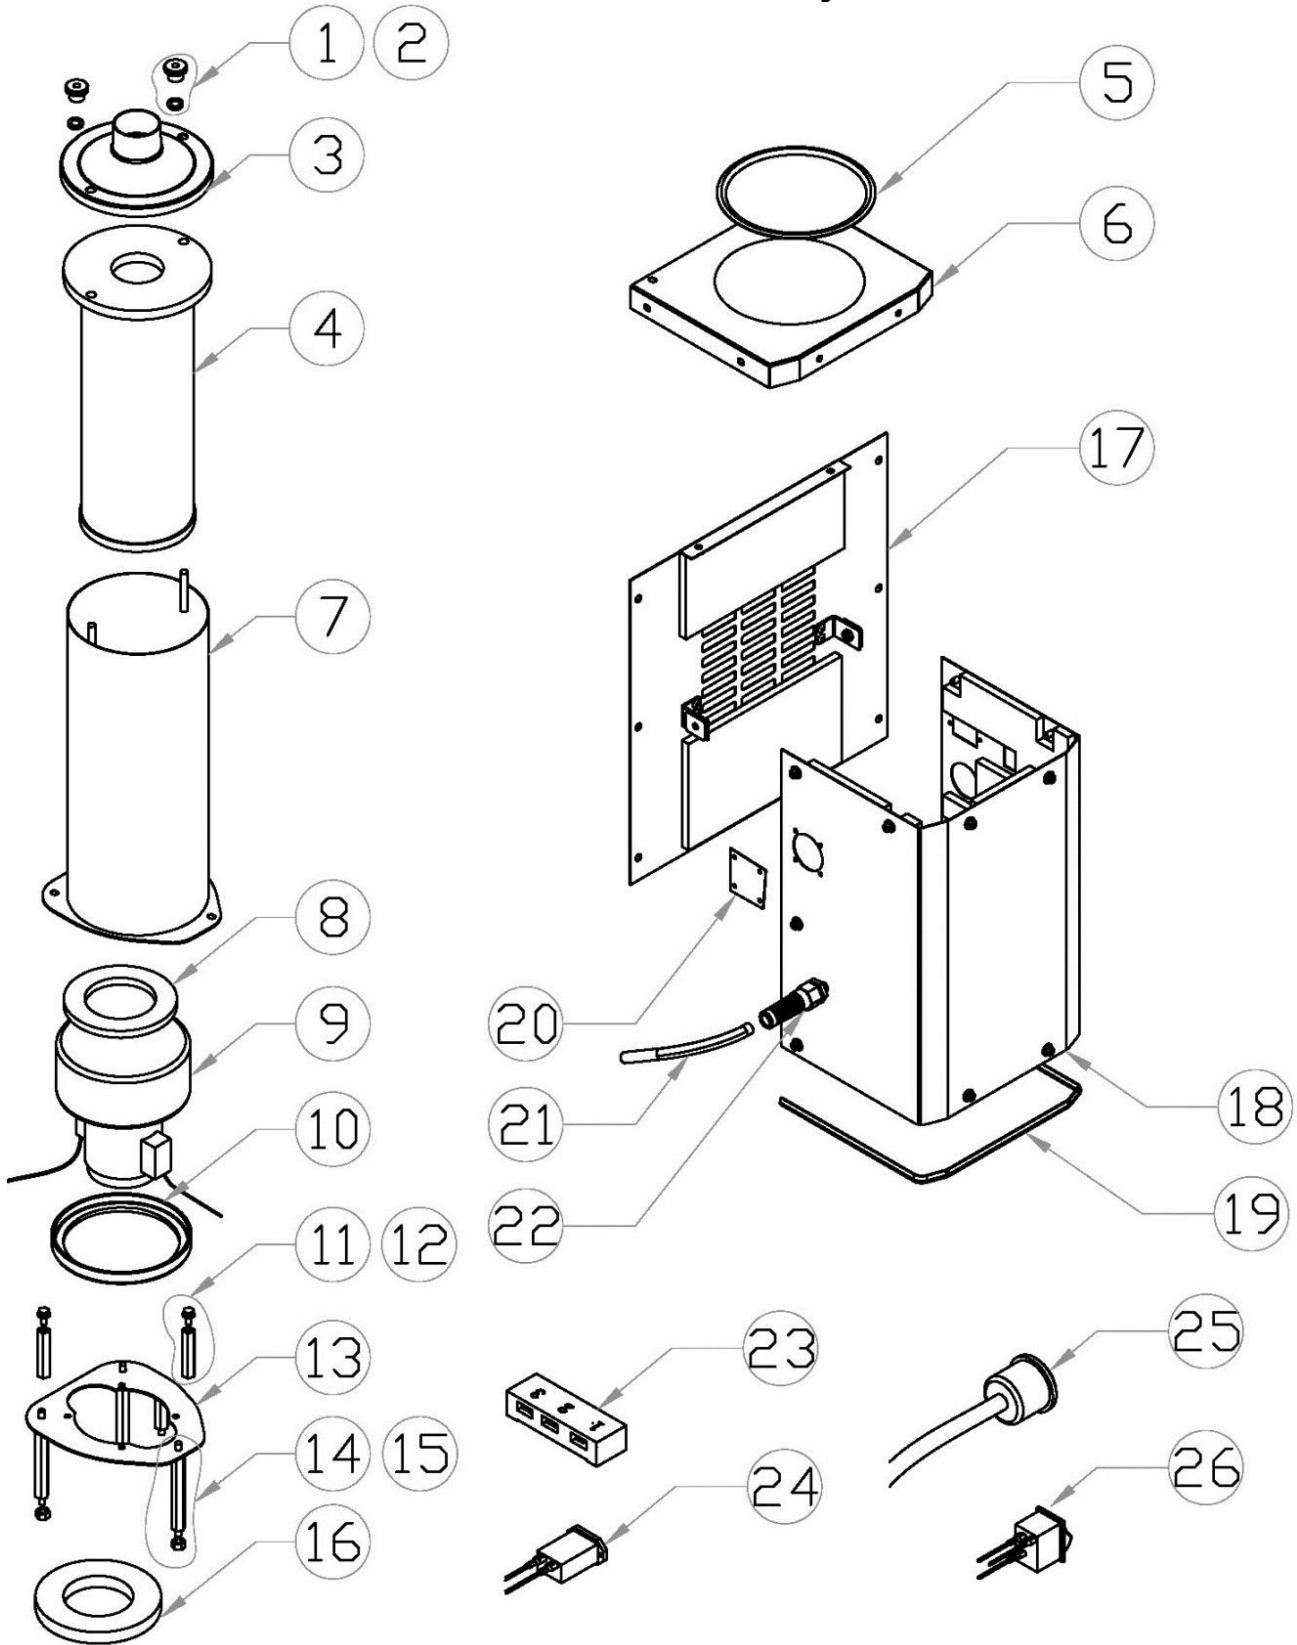

Dust Extractors

HD Vacuum Series

COMPLETE MANUAL

10. Parts Breakdown

HD1 Exploded View

HD1 Exploded View

Item No.	Part Number	Description	Qty.
1	833-0060	PURGE HANDLE COVER KIT	1
2	833-0030	PURGE HANDLE KIT	1
3	833-0080	BEND CONNECTOR SEAL	1
4	833-0011	D50 BEND CONNECTOR	1
6	833-0086	HOSE D50X375 WITH FITTINGS	3
8	833-0013	HD1 TOP COVER	1
9	833-0001	HD1 MAIN FILTER	1
10	833-0036	HOOK 95 KIT	1
11	833-0014	HD1 PRE-FILTER CHAMBER	1
12	833-0045	D70 INLET ASSEMBLY	1
13	833-0057	HAND HOLDER KIT	1
14	833-0107	KEY M5	2
15	30843	LOCKNUT M5	2
16	833-0032	FLAP ASSEMBLY	1
17	833-0110	PACKING BELT	1
18	833-0085	FOAM RING	1
19	833-0005	DROP-DOWN BAG	1
20	833-0012	DROP-DOWN BAG HOLDER	1
21	833-0031	HD1 WAGON FRAME ASSEMBLY	1
22	833-0033	HD1 120V MOTOR ASSEMBLY	1

HD1 Motor Assembly

HD1 Motor Assembly

Item No.	Part Number	Description	Qty.
1	833-0097	NUT M8	2
2	833-0084	SEAL WASHER M8	2
3	833-0018	FILTER COVER	1
4	833-0004	HEPA FILTER	1
5	833-0090	TOP COVER RUBBER SEAL	1
6	833-0043	HD1 TOP COVER KIT	1
7	833-0019	HEPA CHAMBER	1
8	833-0108	MOTOR SEAL	1
9	833-0006	ELECTRIC MOTOR, 1.2 KW 120V	1
10	833-0078	RUBBER RING	1
11	14446	HHCS M6-1.0 X 12MM	3
12	833-0100	FEMALE SPACER L76.5	3
13	833-0020	MOTOR SUPPORT	1
14	833-0106	MALE SPACER L101.5	3
15	10069	NUT M6	3
16	833-0109	FOAM DISC	1
17	833-0041	HD1 COVER PLATE KIT	1
18	833-0042	HD1 CHASSIS KIT	1
19	833-0091	HD1 CHASSIS RUBBER SEAL	1
20	833-0075	HD1 OUTLET KIT	1
21	833-0066	HD1 120V ELECTRICAL CORD SET	1
22	833-0101	CABLE FIX (PG13.5)	1
23	833-0076	TERMINAL BLOCK TB1503 KIT	1
24	833-0074	HOUR COUNTER KIT	1
25	833-0044	MANOMETER KIT	1
26	833-0073	POWER SWITCH KIT	1