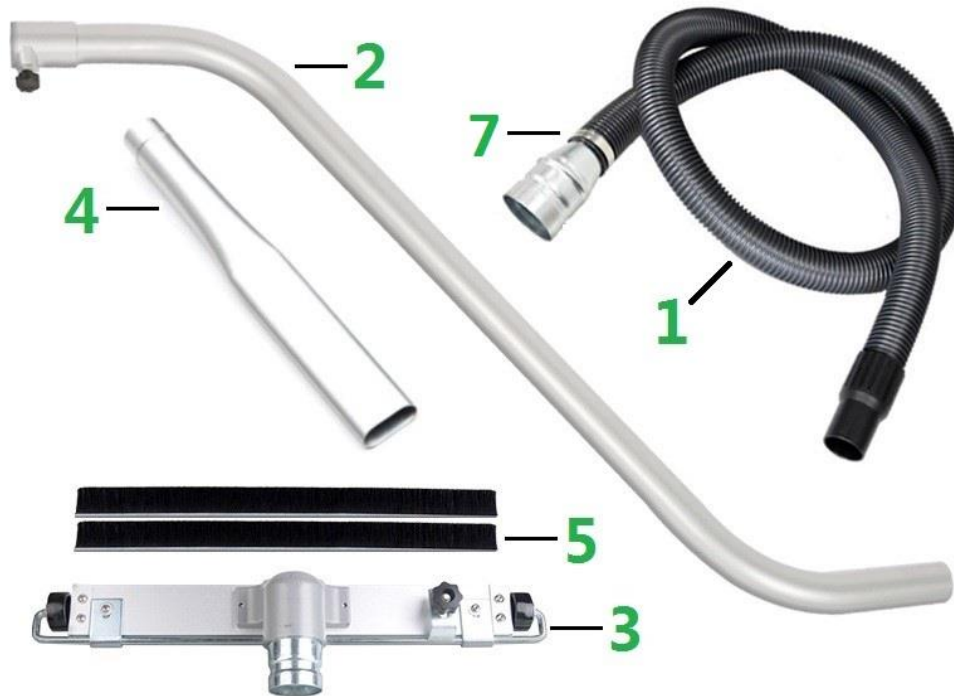

HD2 & HD3 Accessories

HD2 & HD3 Accessories

Item No.	Part Number	Description	Qty.
1	833-0070	HOSE KIT D50X7.5M (INCL END ADAPTORS)	1
2	833-0028	D50 S WAND	1
3	833-0029	D50 FLOOR BRUSH	1
4	833-0010	D50 CREVICE TOOL	1
5	833-0098	HD2/3 SPARE BRUSH	1
6	833-0116	RUBBER BLADE/SQUEEGEE 430MM	2
	833-0117	RUBBER BLADE/SQUEEGEE 550MM	2
7	833-0119	HD2/3 VAC TO HOSE CONNECTOR	1