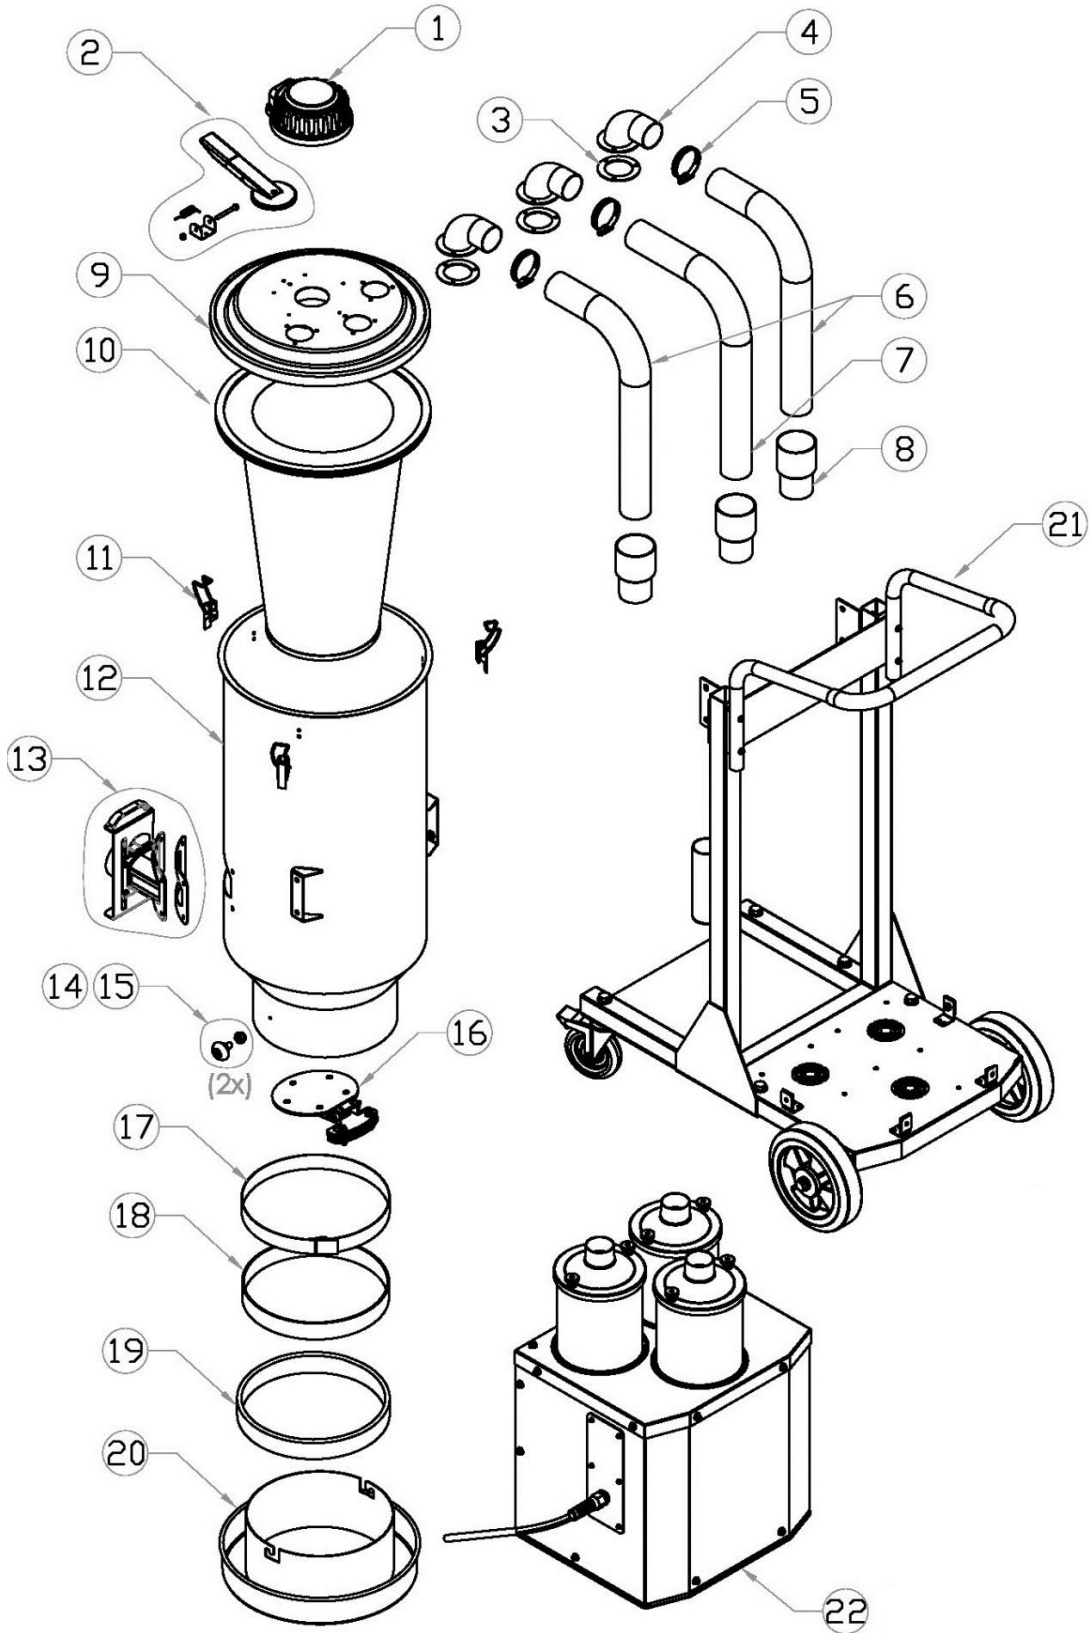

HD2 Exploded View

HD2 Exploded View

Item No.	Part Number	Description	Qty.
1	833-0060	PURGE HANDLE COVER KIT	1
2	833-0030	PURGE HANDLE KIT	1
3	833-0080	BEND CONNECTOR SEAL	2
4	833-0011	D50 BEND CONNECTOR	2
5	-	N/A	-
6	833-0087	HOSE D50X560 WITH FITTINGS	2
7	-	N/A	-
8	833-0021	HD2 TOP COVER	1
9	833-0002	HD2 MAIN FILTER	1
10	833-0036	HOOK 95 KIT	3
11	833-0022	HD2 PRE-FILTER CHAMBER	1
12	833-0045	D70 INLET ASSEMBLY	1
13	833-0107	KEY M5	2
14	30843	LOCKNUT M5	2
15	833-0032	FLAP ASSEMBLY	1
16	833-0110	PACKING BELT	1
17	833-0085	ANTI-SKIT RING	1
18	833-0005	DROP-DOWN BAG	1
19	833-0012	DROP-DOWN BAG HOLDER	1
20	833-0034	HD2 WAGON FRAME ASSEMBLY	1
21	833-0063	HD2 120V MOTOR ASSEMBLY	1

HD2 Wagon Frame Breakdown

HD2 Wagon Frame Breakdown

Item No.	Part Number	Description	Qty.
1	833-0016	HD2 WAGON FRAME BASE	1
2	833-0068	FRONT WHEEL KIT	2
3	833-0059	REAL WHEEL KIT	2
4	833-0083	PLASTIC INSERT 30X30	8
5	833-0058	L BRACKET KIT	2
6	833-0047	HD2 MAINSTAY RIGHT KIT	1
7	833-0046	HD2 MAINSTAY LEFT KIT	1
8	833-0062	HD2 TANK HOLDER KIT	2
9	833-0026	HD2/3 BACK PLATE	1
10	833-0048	HD2 HANDLE KIT	1
11	833-0038	CABLE TIE HOLDER	1

HD3 Exploded View

HD3 Exploded View

Item No.	Part Number	Description	Qty.
1	833-0060	PURGE HANDLE COVER KIT	1
2	833-0030	PURGE HANDLE KIT	1
3	833-0080	BEND CONNECTOR SEAL	3
4	833-0011	D50 BEND CONNECTOR	3
5	-	N/A	-
6	833-0088	HOSE D50X750 WITH FITTINGS	2
7	833-0089	HOSE D50X800 WITH FITTINGS	1
8	-	N/A	-
9	833-0023	HD3 TOP COVER	1
10	833-0003	HD3 MAIN FILTER	1
11	833-0036	HOOK 95 KIT	3
12	833-0024	HD3 PRE-FILTER CHAMBER	1
13	833-0045	D70 INLET ASSEMBLY	1
14	833-0107	KEY M5	2
15	30843	LOCKNUT M5	2
16	833-0032	FLAP ASSEMBLY	1
17	833-0110	PACKING BELT	1
18	833-0085	ANTI-SKIT RING	1
19	833-0005	DROP-DOWN BAG	1
20	833-0012	DROP-DOWN BAG HOLDER	1
21	833-0035	HD3 WAGON FRAME ASSEMBLY	1
22	833-0064	HD3 230V MOTOR ASSEMBLY	1