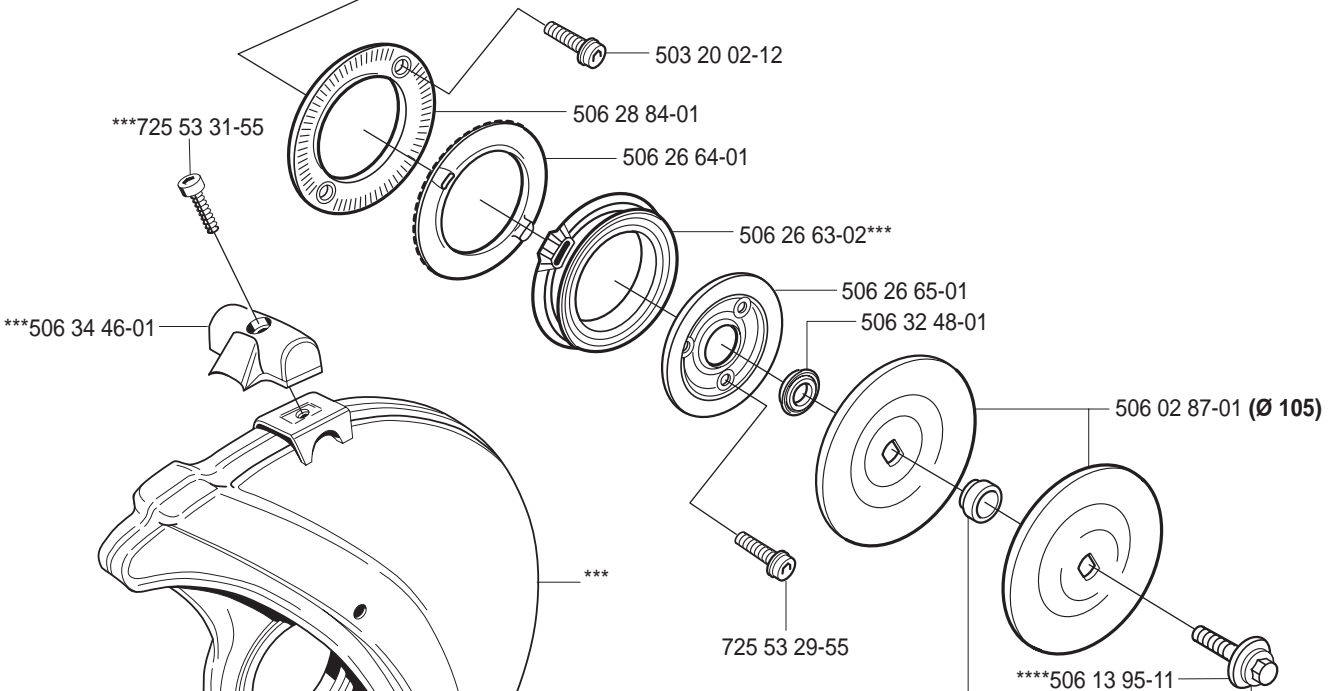

ConstructionParts.com 888-634-4289

***compl 506 34 05-12 K650 (12")
***compl 506 34 05-14 K700 (14")

506 03 88-01

12" 506 28 40-02 Ø 20mm
12" 506 28 40-04 Ø 1"
14" 506 28 40-12 Ø 20mm
14" 506 28 40-14 Ø 1"

****506 13 96-01