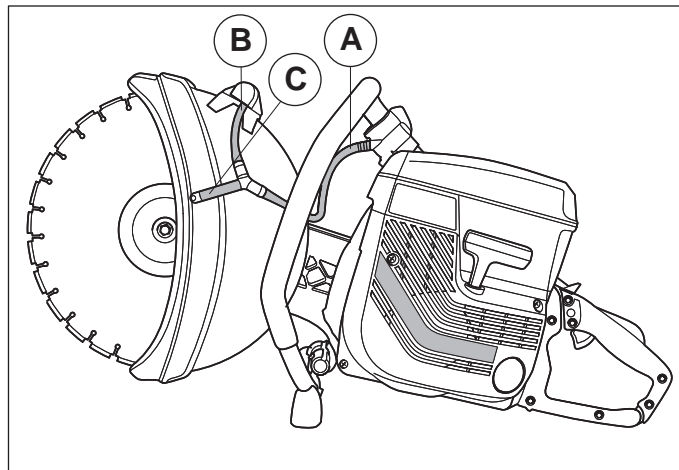

ConstructionParts.com

ConstructionParts.com

888-634-4289

N

Wet cutting kit 506 32 89-03

ConstructionParts.com

888-634-4289

ConstructionParts.com 888-634-4289