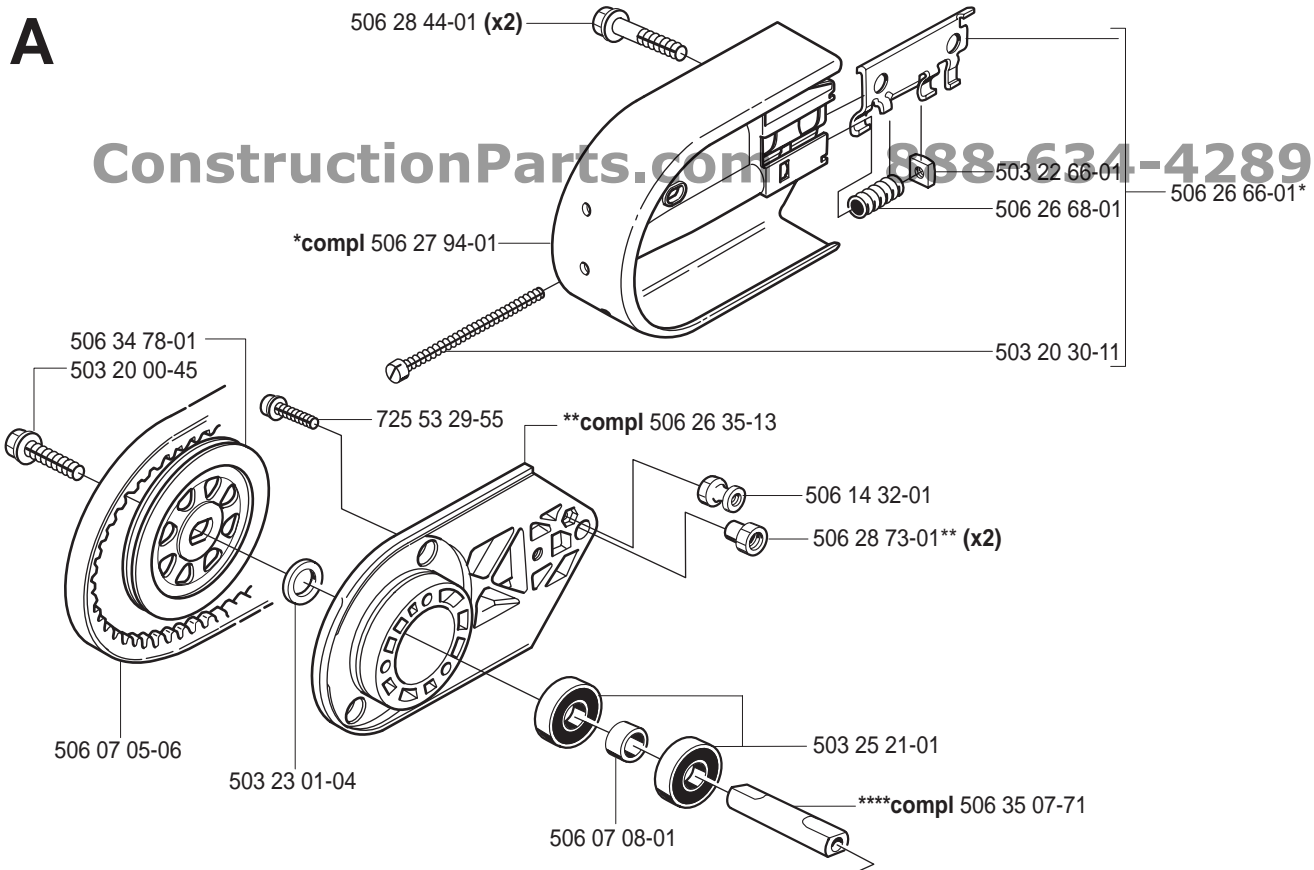

A

ConstructionParts.com 888-634-4289

ConstructionParts.com