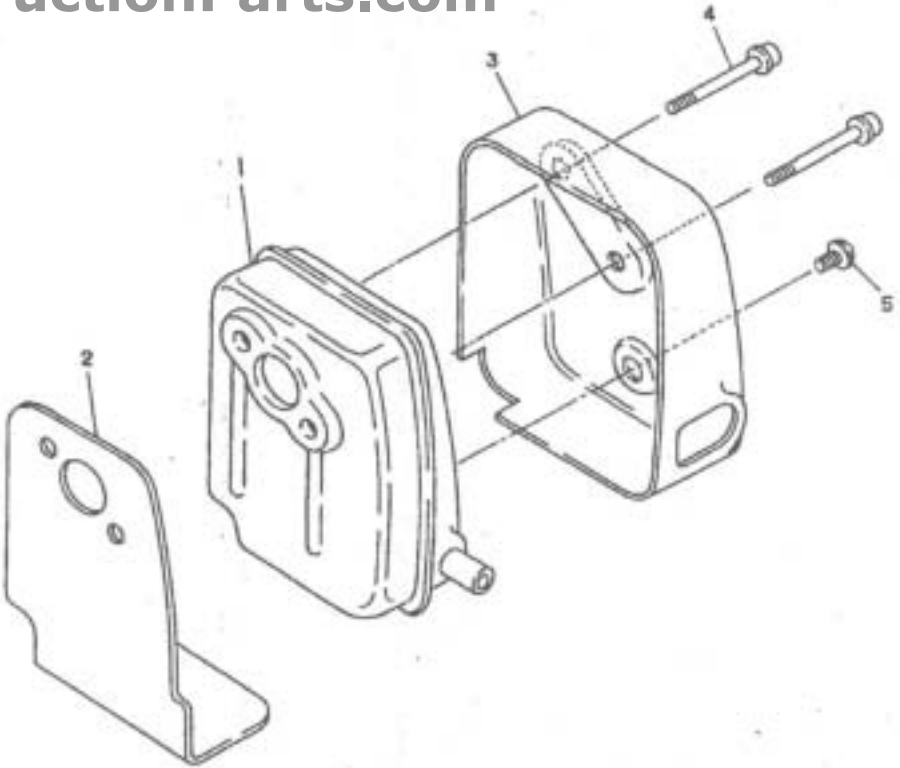

MUFFLER

Item	Robin No	Wyco No	Part Description	Qty
1	5923001000	-	Exhaust Muffler	1
2	5923501601	403218	Muffler Gasket	1
3	5923503400	403219	Muffler Cover	1
4	0119059520	-	Socket Head Bolt	2
5	0140059962	-	Screw	1

structionParts.com

structionParts.com

888-634-42