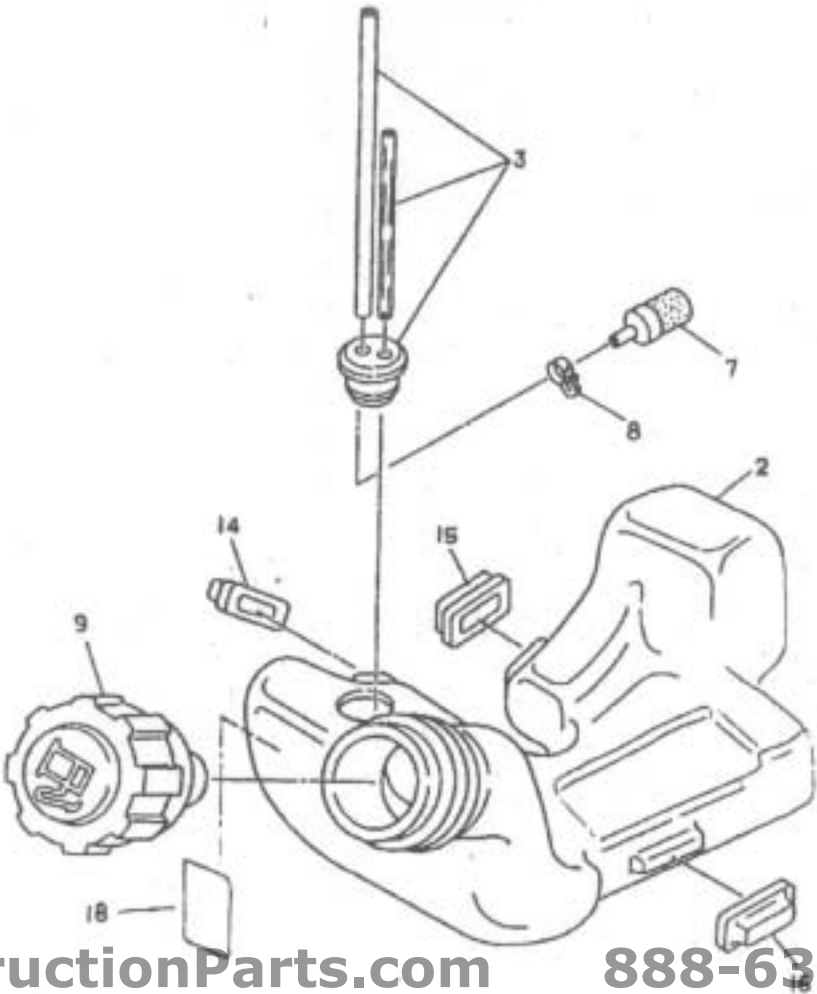

* = Part is not shown

CAMSHAFT

Item	Robin No	Part Description	Qty
1	5921501400	Spacer	2
2	5923500001-1	Cam Lifter	2
3	5933003000	Cam Gear Assembly	1
4	5923500501	Cam Gear Shaft	1
5	5923500600	Cam Lifter Shaft	1
6	5933500000	Push Rod	2
10	5933002000	Rocker Arm Assembly	2
14	5933500100	Rocker Shaft	1
15	5933500200	Valve Spring	2
16	5933500300	Spring Retainer	2
17	5933500400	Exhaust Valve	1
18	5933500500	Intake Valve	1

InstructionParts.com

InstructionParts.com

888-634-42

COVER

Item	Robin No	Wyco No	Part Description	Qty
1	5935500700	-	Cylinder Cover	1
2	5935500500	403229	Plug Cover	1
3	0140059920	-	Screw	1
4	004360510020	-	Screw Assembly	2
5	0140059480	-	Screw Assembly	1

InstructionParts.com

InstructionParts.com

888-634-42

FUEL TANK

Item	Robin No	Wyco No	Part Description	Qty
2	5936500200	-	Fuel Tank	1
3	5936003000	403220	Tube	1
7	5236503900	403221	Filter	1
8	0561059990	-	Hose Clamp	1
9	5926012000	403222	Fuel Tank Assembly Cap	1
14	5036500200-1	403223	Plate	1
15	5036500300-1	403224	Plate	1
16	5196500301	403225	Damper	1
18	0736389961		Caution Label	1

CLUTCH HOUSING ASSEMBLY

Item	Robin No	Wyco No	Part Description	Qty
1	6341500200-1	-	Clutch Case 1, Clutch Parts	1
2	6341500300	-	Clutch Case 2, Clutch Parts	1
3	6341501200	-	Pipe Bracket, Clutch Parts	1
4	6341500500	-	Pipe Damper, Clutch Parts	1
5	6342003000	-	Clutch Drum, Clutch Parts	1
6	0600179810	-	Ball Bearing, Type 6003	1
7	6341500600	-	Spacer, Clutch Parts	1
8	0031435000	-	Inner Snap Ring, 5000-131	1
9	0031517000	-	Outer Snap Ring, 5100-66	1
10	0031532000	-	Outer Snap Ring, 5100-125	1
11	0119059950	-	Soc Head Cap Screw, M5 x 18	3
12	0119059780	-	Soc Head Cap Screw, M5 x 12	1
13	0119069750	-	Soc Head Cap Screw, M6 x 22	5