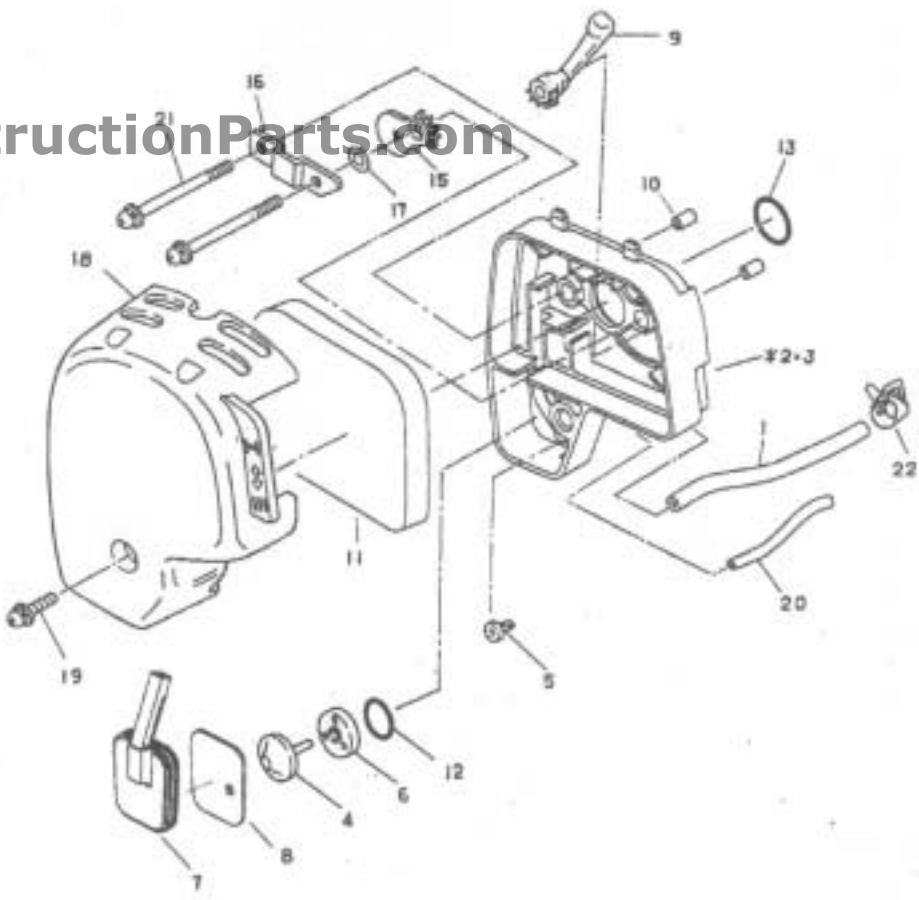

AIR CLEANER & CHOKE

InstructionParts.com

InstructionParts.com

888-634-42

AIR CLEANER & CHOKE

Item	Robin No	Wyco No	Part Description	Qty
1	5931500900	-	Breather Pipe	1
2	5933001000	403213	Cleaner Assembly Plate	1
3	5933500700	-	Air Cleaner Plate	1
4	5316500701	-	Check Valve	1
5	5923502400	-	Check Valve (1)	1
6	5923502500	-	Check Valve Plate	1
7	5933501600	-	Separator Plate Complete	1
8	5923503500	-	Separator Gasket	1
9	5923502200-1	403214	Choke Lever	1
10	0230059880	-	Spacer	2
11	5933501200-1	403215	Air Cleaner Element	1
12	0240139970	-	O-Ring	1
13	0240159990	-	O-Ring	1
15	5923502301	403216	Choke Plate	1
16	5923502600	-	Plate	1
17	0213069990	-	Gasket	1
18	5933500800	403217	Air Cleaner Cover	1
19	0140059480	-	Screw	1
20	5923503001	-	Pipe	1
21	5923503100	-	Screw	2
22	0561080010	-	Hose Clamp	1