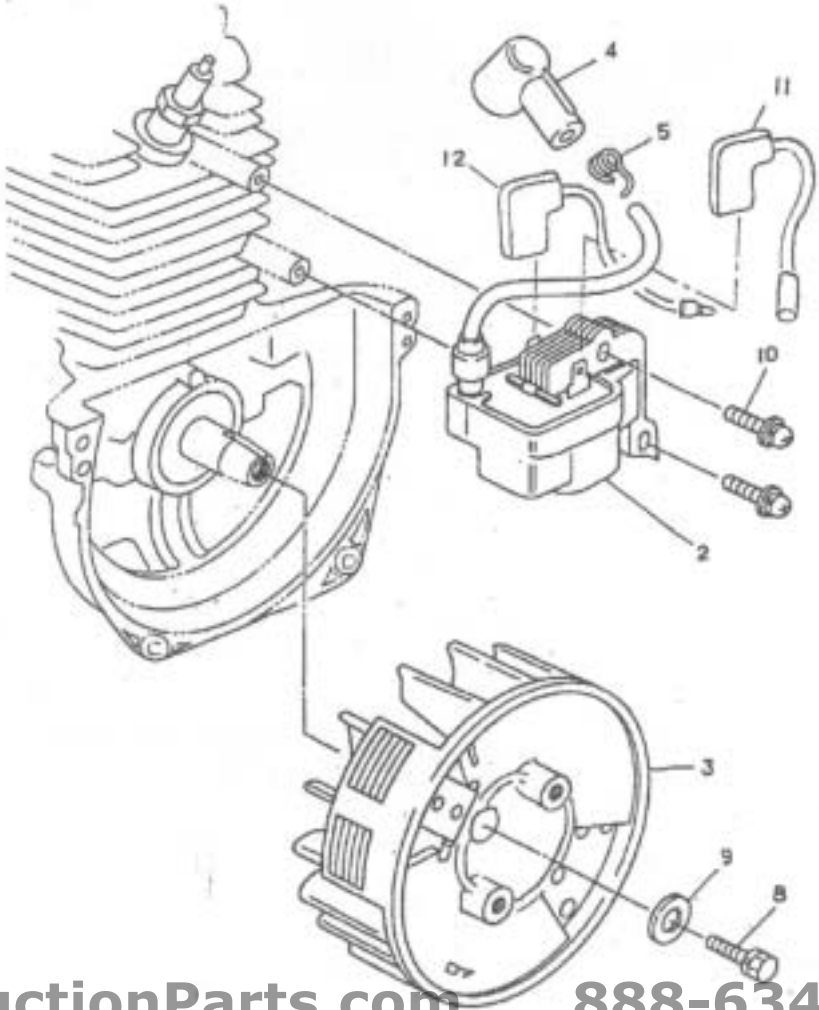

IGNITION

Item	Robin No	Wyco No	Part Description	Qty
2	5937001010	403226	Ignition Coil	1
3	5937001020	-	Flywheel CP	1
4	5927500100	403227	Plug Cap	1
5	0654009931	403228	Plug Cap Spring	1
8	0011306160	-	Bolt Assembly	1
9	0031206000	-	Washer	1
10	0140049920	-	Screw	2
11	5257018001-2	-	Wire Complete	1
12	5927003000	-	Wire Complete	1

InstructionParts.com

InstructionParts.com

888-634-42