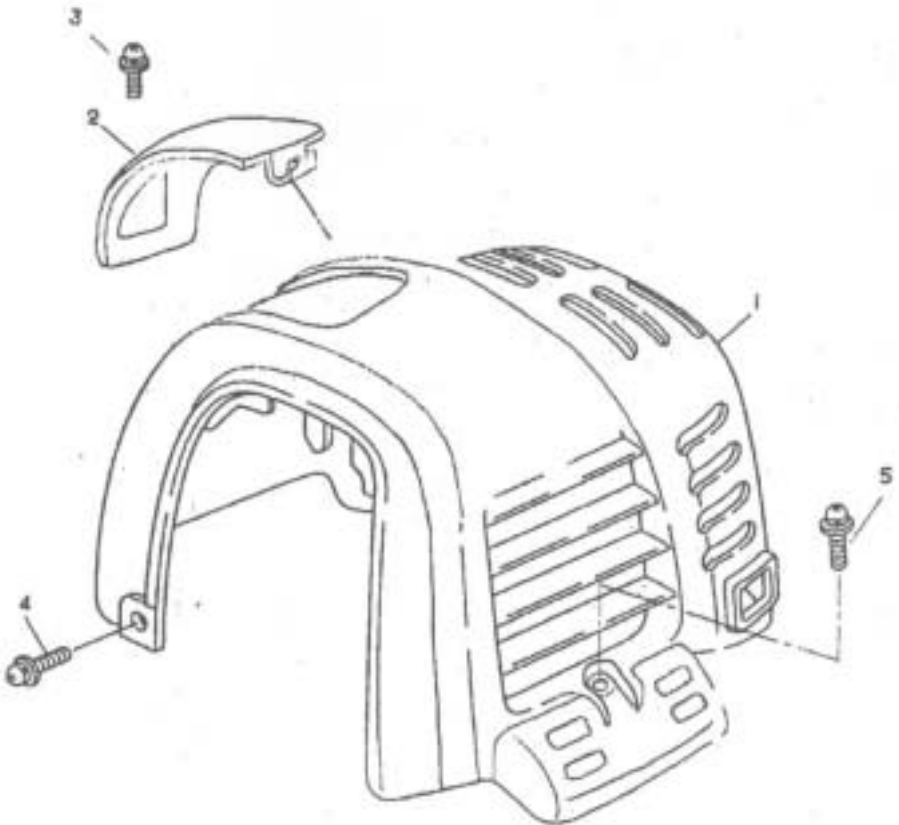

COVER

Item	Robin No	Wyco No	Part Description	Qty
1	5935500700	-	Cylinder Cover	1
2	5935500500	403229	Plug Cover	1
3	0140059920	-	Screw	1
4	004360510020	-	Screw Assembly	2
5	0140059480	-	Screw Assembly	1

InstructionParts.com

InstructionParts.com

888-634-42