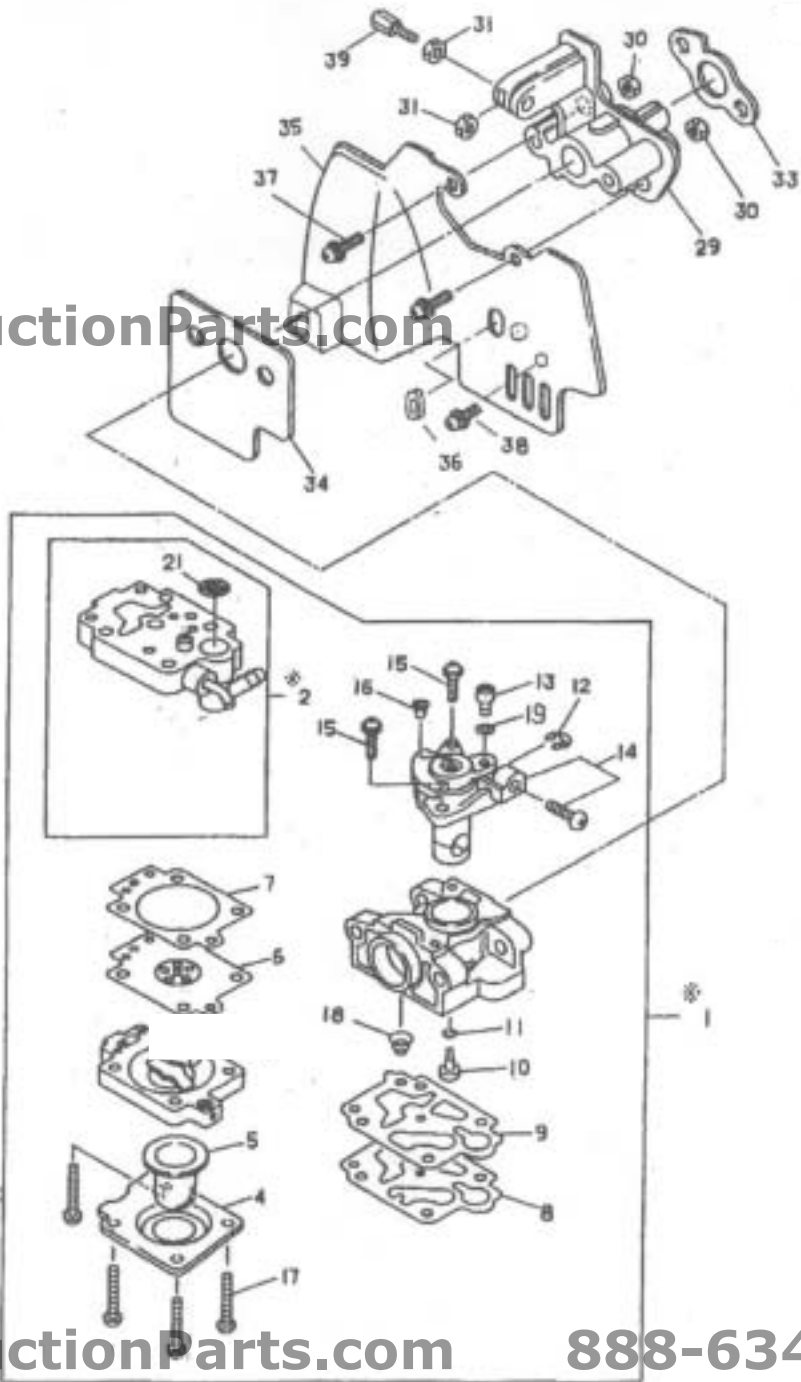

CARBURETOR

InstructionParts.com

InstructionParts.com

888-634-42

CARBURETOR

Item	Robin No	Wyco No	Part Description	Qty
1	5936002000	403209	Carburetor	1
2	5926002060	-	Pump Body Assembly	1
3	5236046140	-	Air Pump Body Assembly	1
4	5236046050	-	Primer Pump Cover	1
5	5246001150	-	Primer Pump	1
6	5926008010	-	Metering Diaphragm Assy	1
7	5236046040	-	Metering Diaphragm Gasket	1
8	5246001040	-	Pump Diaphragm	1
9	5926002040	-	Pump Gasket	1
10	5936002010	-	Jet	1
11	5246001010	-	O-Ring	1
12	5316005120	-	Spring Retaining Ring	1
13	5236018040	-	Swivel	1
14	5936002020	-	Throttle Valve Assembly	1
15	5206008030	-	Throttle Collar Screw	2
16	5206008110	-	Plug	1
17	5236046010	-	Pump Cover Screw	4
18	5926002020	-	Pump Spring	1
19	5426005030	-	Washer	1
21	5016004010	-	Inlet Screen	1
29	5923005001	403210	Insulator Complete	1
30	0170059980	-	Nut	2
31	0022706000	-	Nut	2
33	5923501801	403211	Insulator Gasket	1
34	5923501900	403212	Carburetor Gasket	1
35	5933500600	-	Carburetor Insulator	1
36	5257500300	-	Grommet	1
37	0043605180	-	Screw Assembly	2
38	0043605100	-	Screw Assembly	1
39	0149069972	-	Adjustment Screw	1