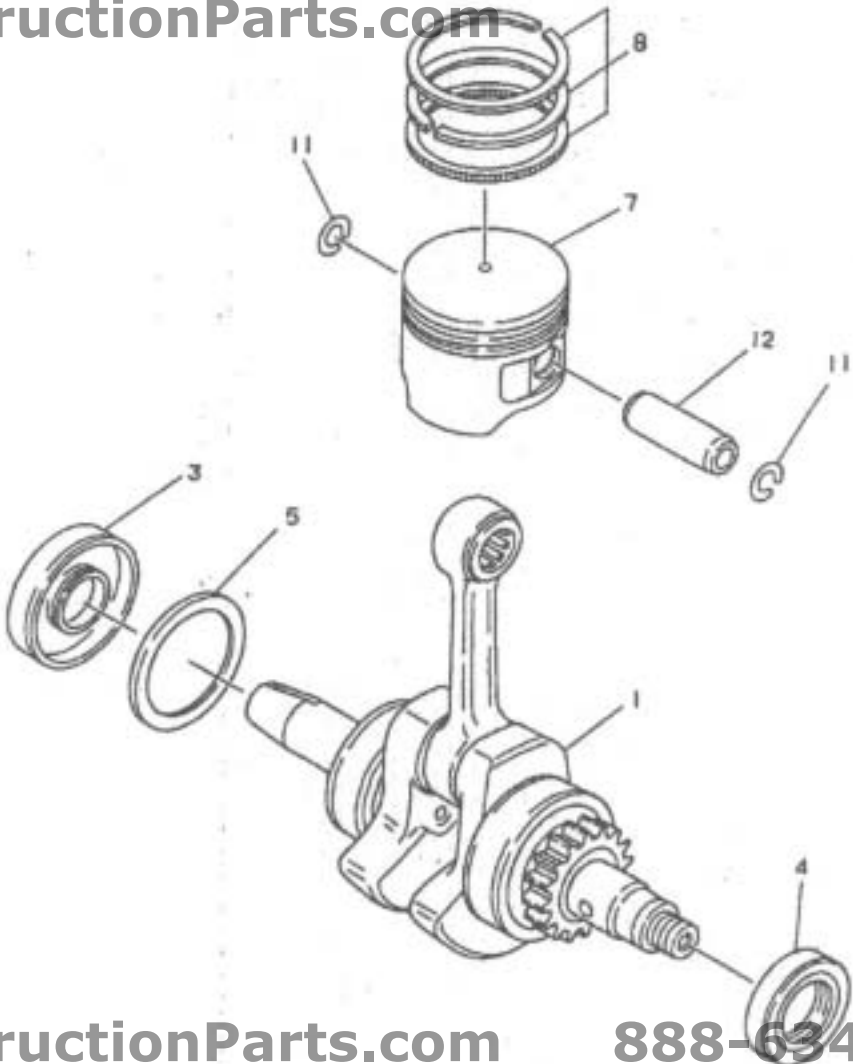

CRANK SHAFT & PISTON

Item	Robin No	Part Description	Qty
1	5932003000	Crank Shaft - Complete	1
3	0440129950	Oil Seal - L	1
4	0440109970	Oil Seal - S	1
5	5932501000	Clip	1
7	5932500400	Piston	1
8	5932004000	Piston Ring Set	1
11	0565099990	Clip	2
12	5932500900	Pin, Piston	1

structionParts.com

structionParts.com

888-634-42