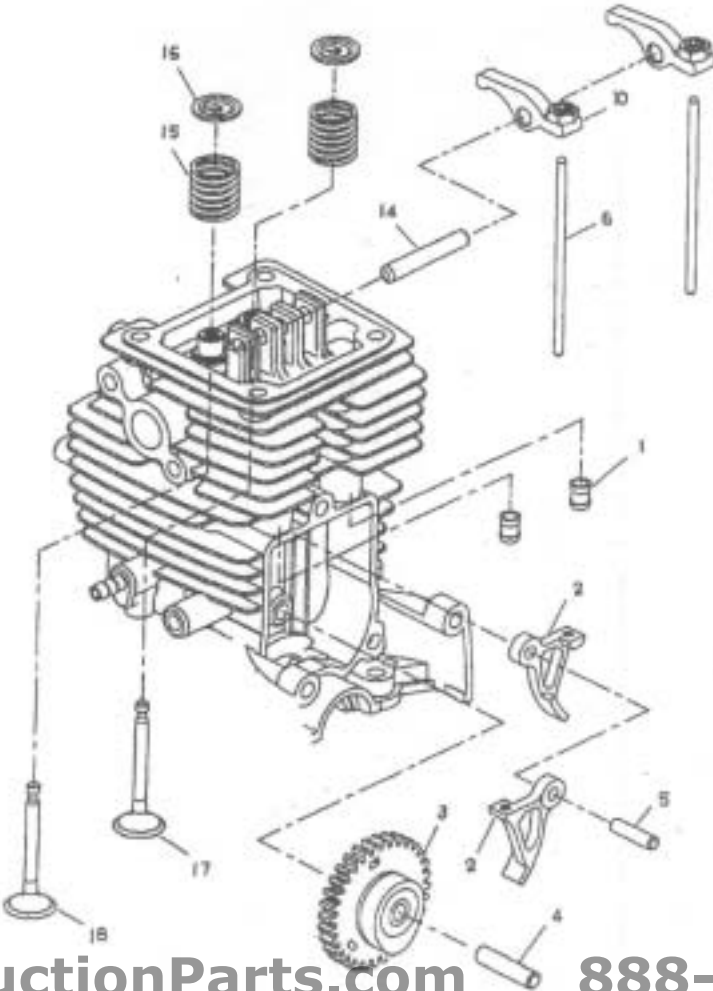

*** Manufacturer suggests using End Cap with pressed in seals 1.38B - #208231 however Seals and End Caps are available separately upon request.

WYCO EZ VIBE DRAWING

Item	Wyco #	Part Description	Qty
1	403103	Kit, Engine; Robin; 4 Cycle; 35cc	1
2	403106	Loop Strap, Steel; w/Rubber	1
3	431226	Bolt, Eye; 1/4-20 x 1	1
4	432010	Nut, Hex; 1/4-20; Zinc Plated	1
5	432011	Nut, Hex; 1/4-20; Acorn; Zinc	1
*6	819012	Strap, Carry; Electric Motor	1
7	403-001	Assy, Robin; Tubing & Casing	1
8	878-533	Assy, Vib Head; 1.38B; Full Sq	1
9	403105	Assy, Core; 5/16" R.H.; HHG35	1
10	402169	Screw, Soc Head Cap; M6 x 20	4
11	403107	Plate, Skid; HHG35	1
12	884054	Washer, Flat; 5.3mm x 10mm	2
13	434109	Washer, Spring Lock; M5	2
14	434124	Screw, Soc Head Cap; M5 x 10	2
15	403108	Grip, Foam	6.5"
16	403110	Oil, Engine; 1 Quart; SAE 30	1
17	403112	Throttle, Lever	1
18	403113	Grip, Throttle	1
19	403114	Throttle Cable	1

* = Part is not shown

CAMSHAFT

Item	Robin No	Part Description	Qty
1	5921501400	Spacer	2
2	5923500001-1	Cam Lifter	2
3	5933003000	Cam Gear Assembly	1
4	5923500501	Cam Gear Shaft	1
5	5923500600	Cam Lifter Shaft	1
6	5933500000	Push Rod	2
10	5933002000	Rocker Arm Assembly	2
14	5933500100	Rocker Shaft	1
15	5933500200	Valve Spring	2
16	5933500300	Spring Retainer	2
17	5933500400	Exhaust Valve	1
18	5933500500	Intake Valve	1

CLUTCH

Item	Robin No	Wyco No	Part Description	Qty
1	5318003000	-	Clutch Assembly	1
2	5318003010	403207	Clutch Shoe	2
3	5318003020	403208	Clutch Spring	1
4	5938500000	-	Clutch Bolt	2
5	0200089800	-	Washer	2