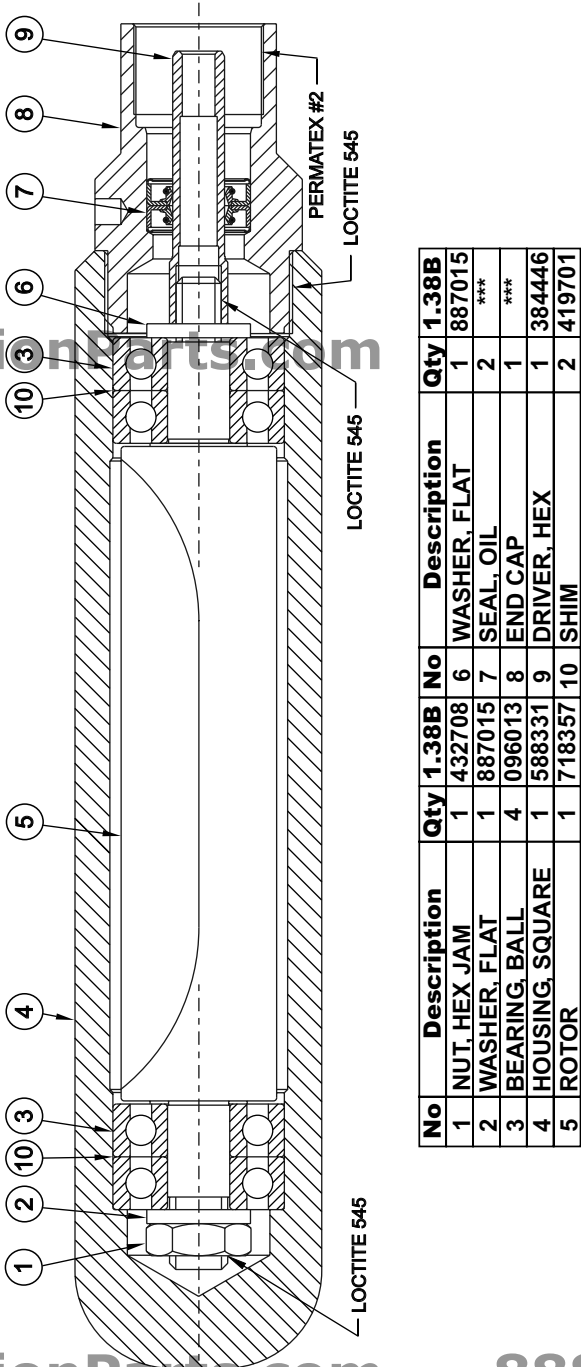

WYCO HEAD DRAWING

No	Description	Qty	1.38B No	No	Description	Qty	1.38B
1	NUT, HEX JAM	1	432708	6	WASHER, FLAT	1	887015
2	WASHER, FLAT	1	887015	7	SEAL, OIL	2	***
3	BEARING, BALL	4	096013	8	END CAP	1	***
4	HOUSING, SQUARE	1	588331	9	DRIVER, HEX	1	384446
5	ROTOR	1	718357	10	SHIM	2	419701

*** Manufacturer suggests using End Cap with pressed in seals 1.38B - #208231 however Seals and End Caps are available separately upon request.

WYCO EZ VIBE DRAWING

Item	Wyco #	Part Description	Qty
1	403103	Kit, Engine; Robin; 4 Cycle; 35cc	1
2	403106	Loop Strap, Steel; w/Rubber	1
3	431226	Bolt, Eye; 1/4-20 x 1	1
4	432010	Nut, Hex; 1/4-20; Zinc Plated	1
5	432011	Nut, Hex; 1/4-20; Acorn; Zinc	1
*6	819012	Strap, Carry; Electric Motor	1
7	403-001	Assy, Robin; Tubing & Casing	1
8	878-533	Assy, Vib Head; 1.38B; Full Sq	1
9	403105	Assy, Core; 5/16" R.H.; HHG35	1
10	402169	Screw, Soc Head Cap; M6 x 20	4
11	403107	Plate, Skid; HHG35	1
12	884054	Washer, Flat; 5.3mm x 10mm	2
13	434109	Washer, Spring Lock; M5	2
14	434124	Screw, Soc Head Cap; M5 x 10	2
15	403108	Grip, Foam	6.5"
16	403110	Oil, Engine; 1 Quart; SAE 30	1
17	403112	Throttle, Lever	1
18	403113	Grip, Throttle	1
19	403114	Throttle Cable	1

* = Part is not shown

CAMSHAFT

Item	Robin No	Part Description	Qty
1	5921501400	Spacer	2
2	5923500001-1	Cam Lifter	2
3	5933003000	Cam Gear Assembly	1
4	5923500501	Cam Gear Shaft	1
5	5923500600	Cam Lifter Shaft	1
6	5933500000	Push Rod	2
10	5933002000	Rocker Arm Assembly	2
14	5933500100	Rocker Shaft	1
15	5933500200	Valve Spring	2
16	5933500300	Spring Retainer	2
17	5933500400	Exhaust Valve	1
18	5933500500	Intake Valve	1

structionParts.com

structionParts.com

888-634-42

CRANK SHAFT & PISTON

Item	Robin No	Part Description	Qty
1	5932003000	Crank Shaft - Complete	1
3	0440129950	Oil Seal - L	1
4	0440109970	Oil Seal - S	1
5	5932501000	Clip	1
7	5932500400	Piston	1
8	5932004000	Piston Ring Set	1
11	0565099990	Clip	2
12	5932500900	Pin, Piston	1