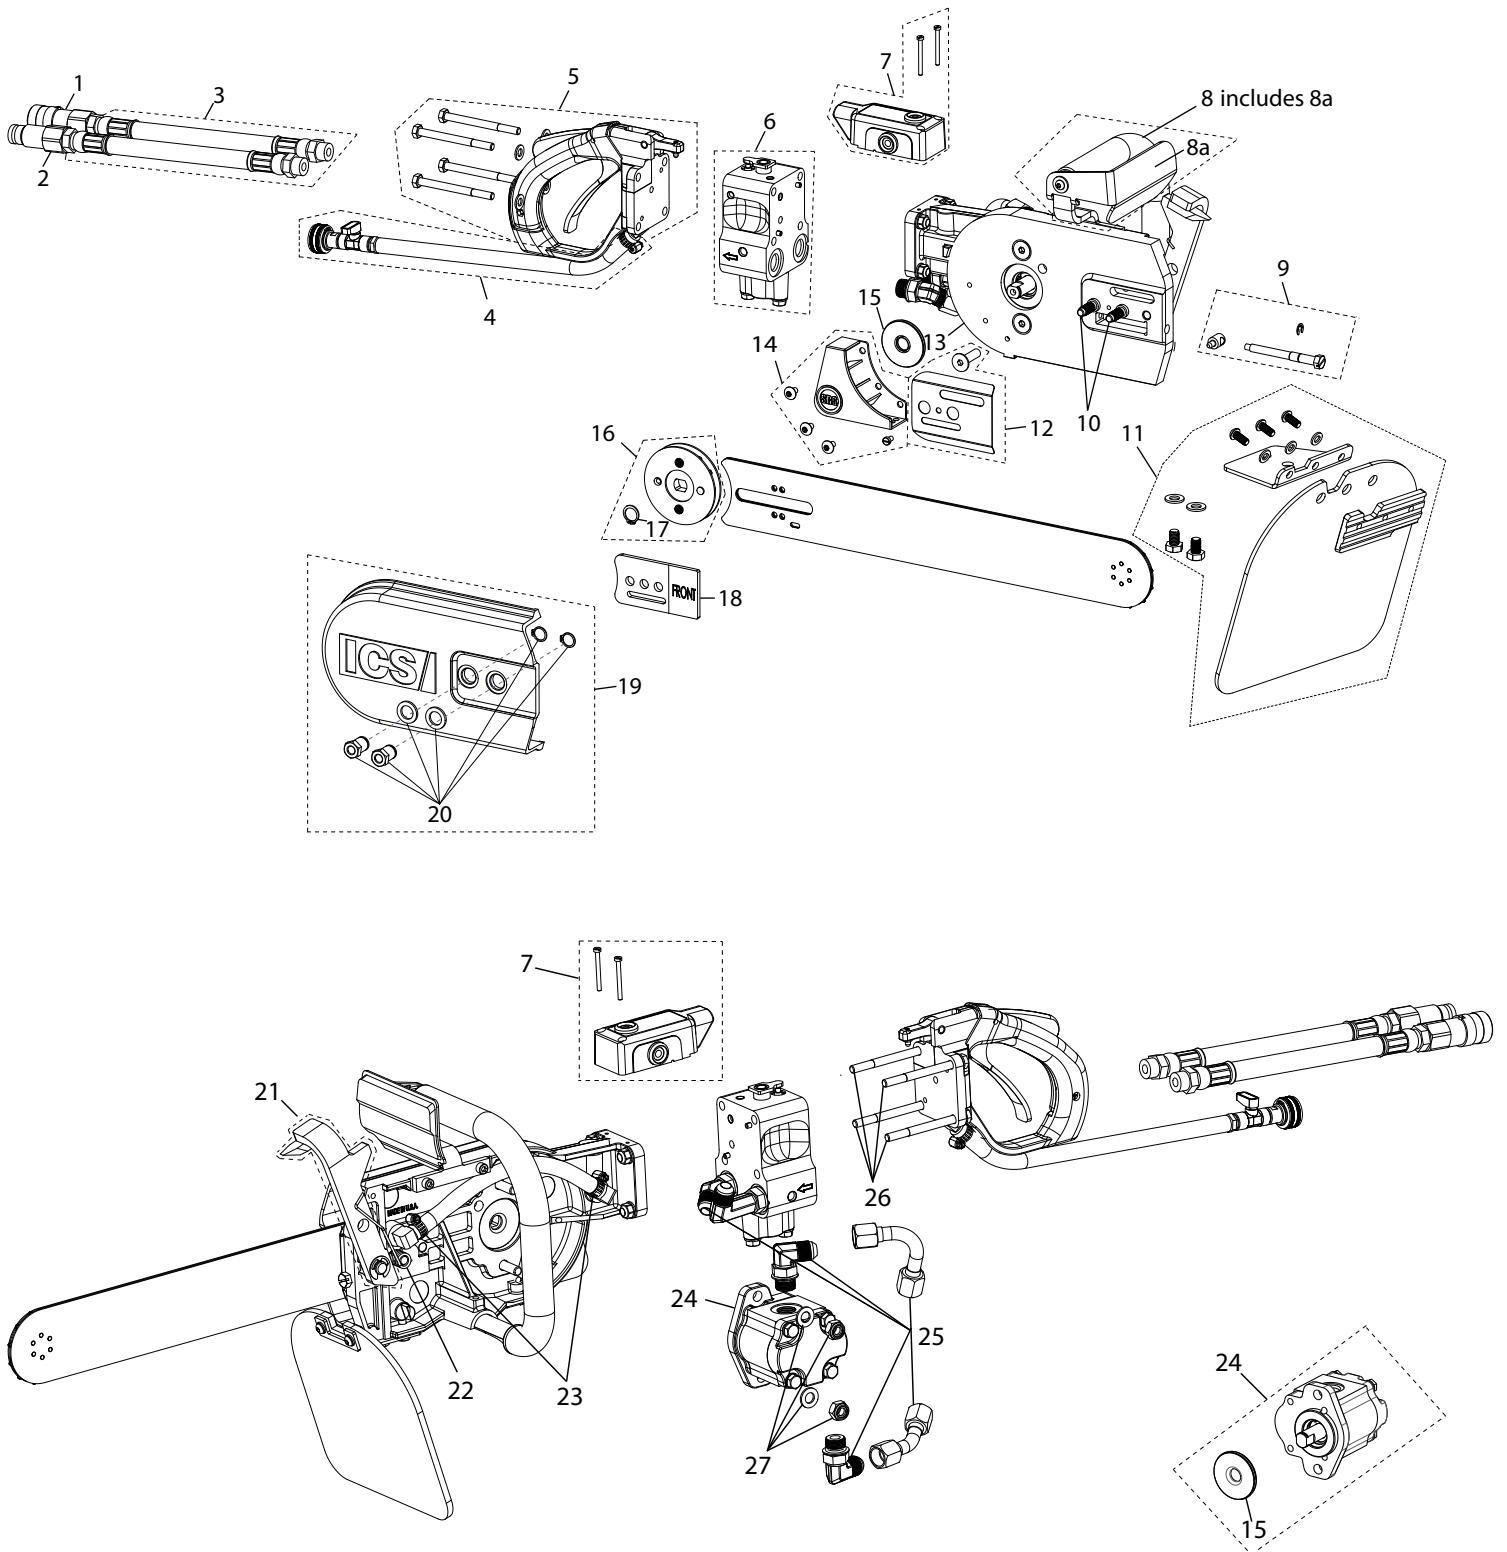

**Diamond Tools and Equipment
for Construction and Infrastructure**

Replacement Parts & Accessories Price List

880/890 Series Hydraulic Concrete Saw

Effective January 1, 2020

TABLE OF CONTENTS

880/890 Series Hydraulic Concrete Saw

ITEM DESCRIPTION	PAGE
880/890 Series Hydraulic Saw Service Parts & Kits	2
880/890 Series Hydraulic Saw Assembly	3 - 4

SERVICE PARTS & KITS

880/890 Series Hydraulic Concrete Saw

Part No.	Description
70619	880/890 Series Tensioning Screws, Hydraulic Saws
71526	880/890 Series Hydraulic Valve Spool Kit
72296	880/890 Series Hydraulic Valve Seal Kit
72347	880/890 Series Hydraulic Trigger Lock-Out Spring & Pin Kit
506026	880/890 Series Hydraulic Trigger & Lock-Out Kit
507407	880/890 Series Hydraulic Front Handle Fastener Kit
518869	880/890 Series Hydraulic Water Valve Kit, includes clip, plunger, spring, ball & water bridge spindle
564961	880/890 Series Motor Conversion Kit 8 gpm (30 lpm) - includes drive sprocket/motor bolts
564960	880/890 Series Motor Conversion Kit 12 gpm (45 lpm) - includes drive sprocket/motor bolts
528594	880/890 Series Motor Seal Kit
564923	880/890 Series Shaft Conversion/Replacement Kit 8 gpm (30 lpm)
564924	880/890 Series Shaft Conversion/Replacement Kit 12 gpm (45 lpm)
540291	880/890 Series Side Cover Gasket
72342	880/890 Series Hydraulic Motor Bolt Kit
72344	880/890 Series Valve Bolt Kit
530046	880/890 Series FORCE4™ Bar Nose Sprocket Repair Kit
566059	880/890 Series Water Shut-off Valve Kit