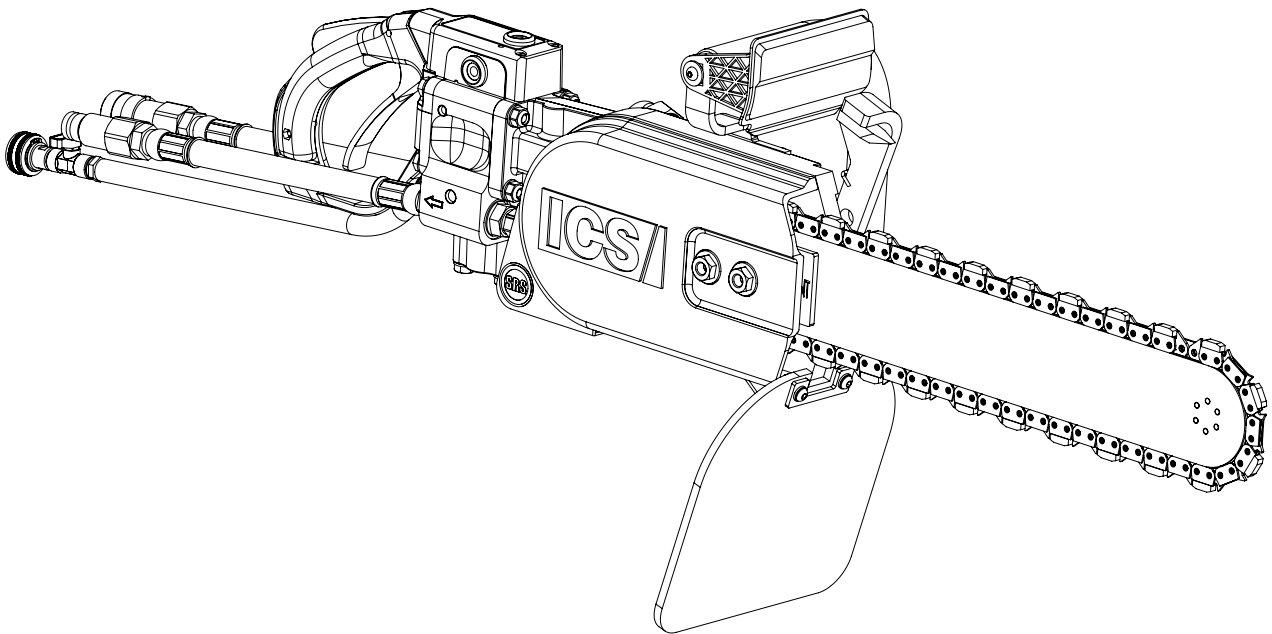

**Diamond Tools and Equipment
for Construction and Infrastructure**

Replacement Parts & Accessories Price List

880/890 Series Hydraulic Concrete Saw

Effective January 1, 2020

TABLE OF CONTENTS

880/890 Series Hydraulic Concrete Saw

ITEM DESCRIPTION	PAGE
880/890 Series Hydraulic Saw Service Parts & Kits	2
880/890 Series Hydraulic Saw Assembly	3 - 4

SERVICE PARTS & KITS

880/890 Series Hydraulic Concrete Saw

Part No.	Description
70619	880/890 Series Tensioning Screws, Hydraulic Saws
71526	880/890 Series Hydraulic Valve Spool Kit
72296	880/890 Series Hydraulic Valve Seal Kit
72347	880/890 Series Hydraulic Trigger Lock-Out Spring & Pin Kit
506026	880/890 Series Hydraulic Trigger & Lock-Out Kit
507407	880/890 Series Hydraulic Front Handle Fastener Kit
518869	880/890 Series Hydraulic Water Valve Kit, includes clip, plunger, spring, ball & water bridge spindle
564961	880/890 Series Motor Conversion Kit 8 gpm (30 lpm) - includes drive sprocket/motor bolts
564960	880/890 Series Motor Conversion Kit 12 gpm (45 lpm) - includes drive sprocket/motor bolts
528594	880/890 Series Motor Seal Kit
564923	880/890 Series Shaft Conversion/Replacement Kit 8 gpm (30 lpm)
564924	880/890 Series Shaft Conversion/Replacement Kit 12 gpm (45 lpm)
540291	880/890 Series Side Cover Gasket
72342	880/890 Series Hydraulic Motor Bolt Kit
72344	880/890 Series Valve Bolt Kit
530046	880/890 Series FORCE4™ Bar Nose Sprocket Repair Kit
566059	880/890 Series Water Shut-off Valve Kit