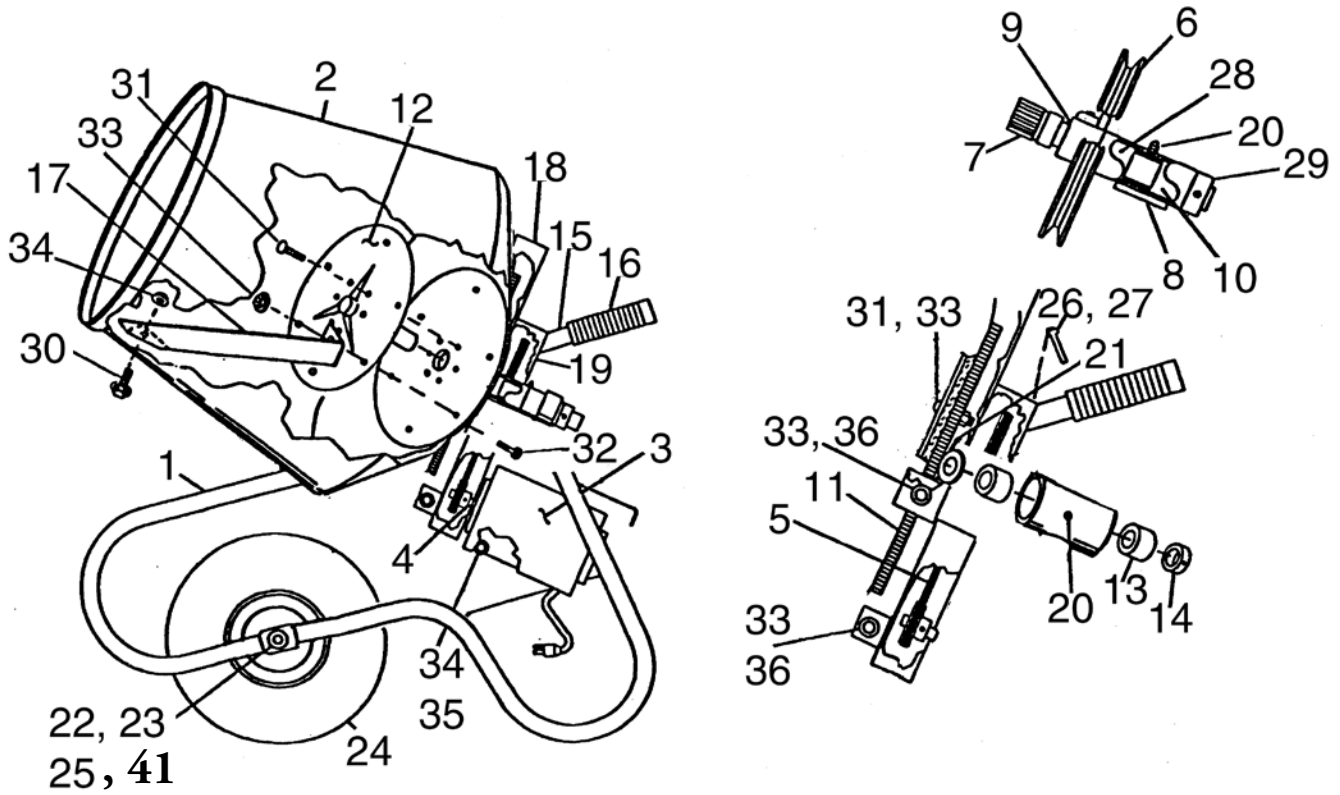

FRAME, DRUM, AND MOTOR ASSEMBLY-COMBINATION CMPC

Item	Part No.	Qty	Description	Descripción	Description	Descrizione
26	63843	2	Asm Ring Pin Detent			
27	63844	2	Lanyard	Cordón de seguridad	Longe de sécurité	Fune
29	80485	1	Nut NUTNY 1/2-20 ZN	Tuerca	Écrou	Dado
30+	81144	2	Bolt HRFB 5/16-18 x 1 Gr 5 ZN	Perno	Boulon	Bullone
31+	80041	10	Bolt CRBLT 3/8-16 x 1-1/4	Perno	Boulon	Bullone
32+	80210	2	Bolt CRBLT 3/8-16 x 1-1/2	Perno	Boulon	Bullone
33+	81143	15	Nut NUTRF 3/8-16 ZN	Tuerca	Écrou	Dado
34+	81145	9	Nut NUTRF 5/16-18 ZN	Tuerca	Écrou	Dado
35	81142	7	Bolt HRFB 5/16-18 x 3/4 Gr 5 ZN	Perno	Boulon	Bullone
36	81157	3	Bolt HRFB 3/8-16 x 3/4 Gr5 ZN	Perno	Boulon	Bullone
37	63845	1	Asm Pin Clevis Ring			
38	63846	1	Base Leg 2-Sleeve Pedestal			
39	63847	1	Base Leg 1-Sleeve Pedestal			
40	64075	1	Tube Pivot	Tubo pivote	Tube pivot	Tubo articolazione
41	64077	1	Screw THBSC 5/16 - 18 x 1 GR5 ZN	Tornillo	Vis	Vite
42	64456	1	Motor Cover			
43	64457	1	On-Off Switch			
44	64458	1	Power Cord			
45	64459	1	Weather Seal for Cord			

+ Included in Asm Drum Polyethylene PN 63776