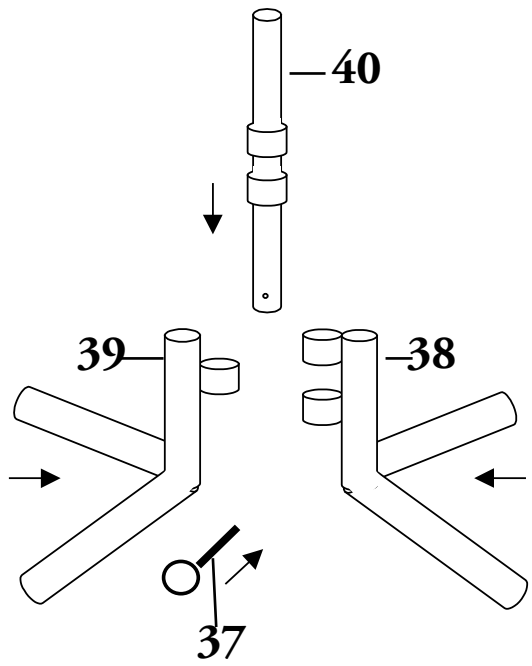

FRAME, DRUM, AND MOTOR ASSEMBLY-COMBINATION CMPC

Item	Part No.	Qty	Description	Descripción	Description	Descrizione
26	63843	2	Asm Ring Pin Detent			
27	63844	2	Lanyard	Cordón de seguridad	Longe de sécurité	Fune
29	80485	1	Nut NUTNY 1/2-20 ZN	Tuerca	Écrou	Dado
30+	81144	2	Bolt HRFB 5/16-18 x 1 Gr 5 ZN	Perno	Boulon	Bullone
31+	80041	10	Bolt CRBLT 3/8-16 x 1-1/4	Perno	Boulon	Bullone
32+	80210	2	Bolt CRBLT 3/8-16 x 1-1/2	Perno	Boulon	Bullone
33+	81143	15	Nut NUTRF 3/8-16 ZN	Tuerca	Écrou	Dado
34+	81145	9	Nut NUTRF 5/16-18 ZN	Tuerca	Écrou	Dado
35	81142	7	Bolt HRFB 5/16-18 x 3/4 Gr 5 ZN	Perno	Boulon	Bullone
36	81157	3	Bolt HRFB 3/8-16 x 3/4 Gr5 ZN	Perno	Boulon	Bullone
37	63845	1	Asm Pin Clevis Ring			
38	63846	1	Base Leg 2-Sleeve Pedestal			
39	63847	1	Base Leg 1-Sleeve Pedestal			
40	64075	1	Tube Pivot	Tubo pivote	Tube pivot	Tubo articolazione
41	64077	1	Screw THBSC 5/16 - 18 x 1 GR5 ZN	Tornillo	Vis	Vite
42	64456	1	Motor Cover			
43	64457	1	On-Off Switch			
44	64458	1	Power Cord			
45	64459	1	Weather Seal for Cord			

+ Included in Asm Drum Polyethylene PN 63776