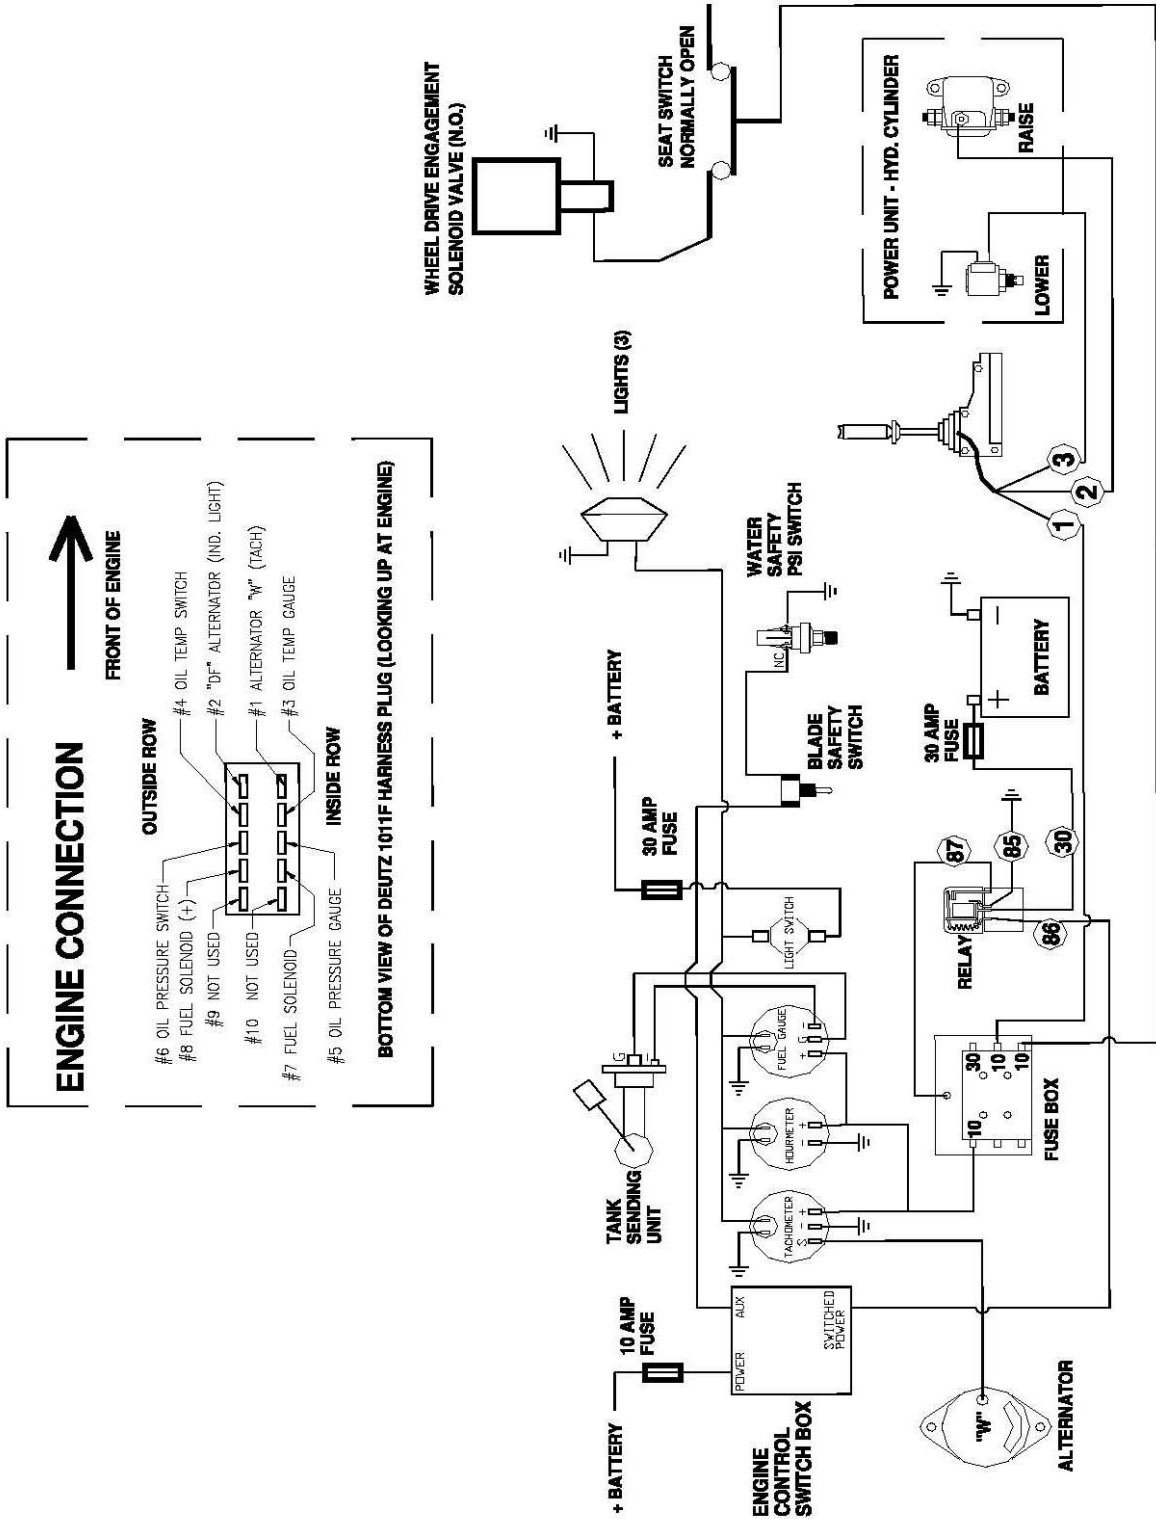

## Hub Assembly #6043274

ITEM	PART NO.	.QTY.	DESCRIPTION
1	6043274	1	Hub
2	2501221	2	Taper-Roller Bearing
3	2501222	2	Bearing cup
4	2501223	1	Lip Seal

\*Apply grease to taper bearings before assembly

\*\*A replacement kit consisting of two taper bearings and one seal is available as part number 6043612

# Electrical Schematic