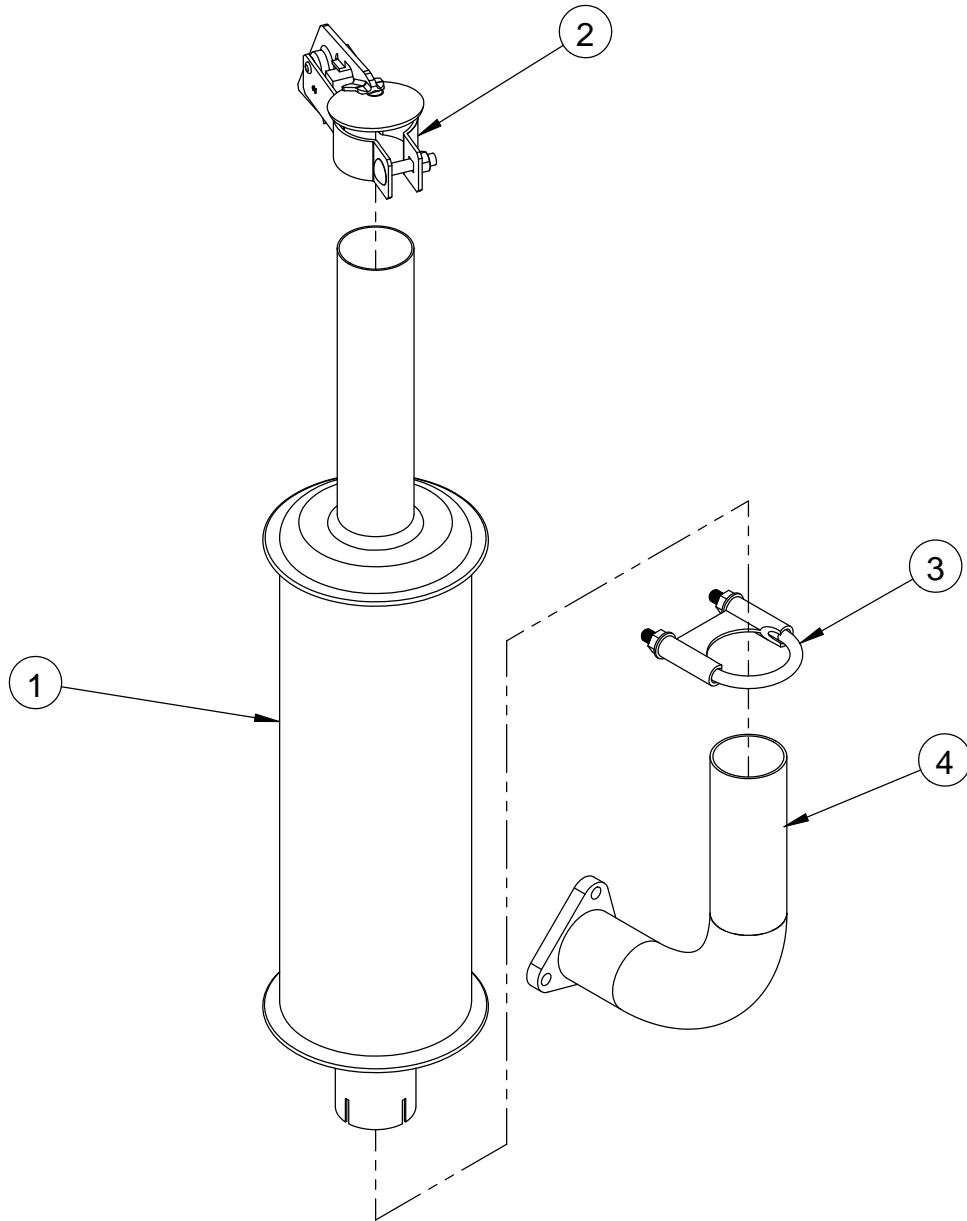

Muffler Assembly #6046026

ITEM	PART NO.	QTY	DESCRIPTION
1	2700746	1	Muffler
2	2700747	1	Rain Cap 2"
3	2700748	1	Muffler Clamp 2"
4	6043298	1	Exhaust Pipe CC7878