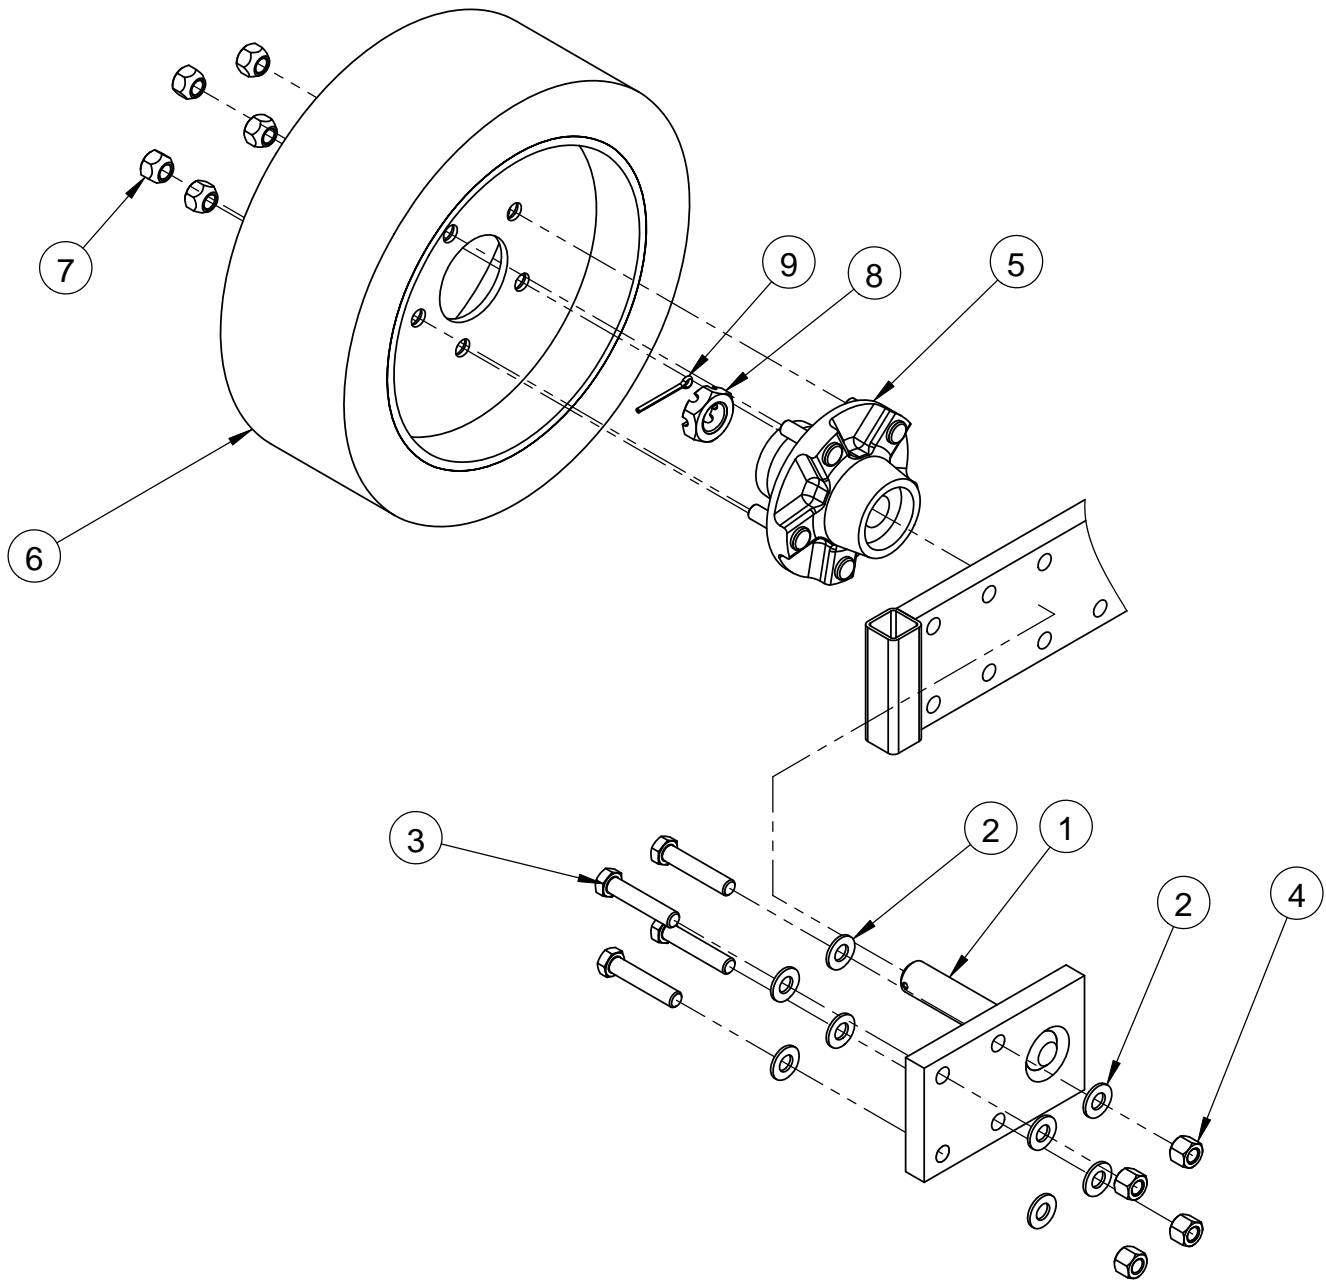

### **Frame Components #6046003**

ITEM	PART NO.	QTY	DESCRIPTION
1	6043272	1	Frame Weldment
2	6043276	1	Lift Frame
3	6043271	2	Pin, Cylinder Long
4	2400615	4	Set Collar, 3/4"
5	2900002	10	Flat Washer, 5/8" SAE
6	2900099	2	Cap Screw, Hex Hd., 5/8-11 x 3-1/2"
7	3200026	2	Water Valve, 1/2" FPT
8	2900038	4	Lock Washer, #10 Split
9	2900117	4	Cap Screw, Soc. Hd., #10-24 x 3/8"
10	2900502	3	Cap Screw, Hex Hd., 5/8-11 x 5"
11	3200008	1	Close Nipple, 1/2" NPT
12	3200013	1	Street Elbow, 1/2" NPT
13	3200022	1	Fitting, 1/2" F. Pipe to 3/4" F. Garden
14	3200516	5	1/2" X 3/8" Hose Barb
15	2501548	1	Spray Hose Assembly
16	3200517	1	1/2"X3/8" Hose Barb Strait (Brass)
17	2900135	5	Lock Nut, 5/8-11 Nylon
18	2400199	1	Locking Knob 3/8 Stud

## Oil Filter Detail View #6046022

ITEM	PART NO.	QTY	DESCRIPTION
1	6043275	1	Filter Mount Plate
2	3201175	1	Hydraulic Filter Element
3	2501552	1	Filter Mount
4	2701360	2	Shock Mount
5	2900010	4	Lock Nut, 1/4-20 Nylon
6	2900024	2	Lock Washer, 1/4" Split
7	2900009	2	Flat Washer, 1/4" SAE
8	2900144	2	Cap Screw, Hex Hd., 1/4-20 x 3/4"
9	3202214	2	12M.O-Ring-6M.JIC Straight
10	3202164	1	Hyd Hose Filter In Port to Rear Bulkhead
11	2400199	1	Locking Knob 3/8 Stud

## Wheel Assembly #6046024

ITEM	PART NO.	QTY	DESCRIPTION
1	6043277	1	Axle Spindle Weldment
2	2900058	8	Flat Washer, 1/2" SAE
3	2900811	4	Cap Screw, Hex Hd., 1/2-13 x 2-1/2"
4	2900026	4	Lock Nut, 1/2-13 Nylon
5	6043274	1	Hub Assembly CC7878
6	6043306	1	Wheel Assembly
7	2900975	5	Lug Nut, 1/2-20
8	2707220	1	Hex Nut, 1"-14 Slotted
9	2900971	1	1/8"X2" Cotter Pin
10	2400199	1	Locking Knob 3/8 Stud