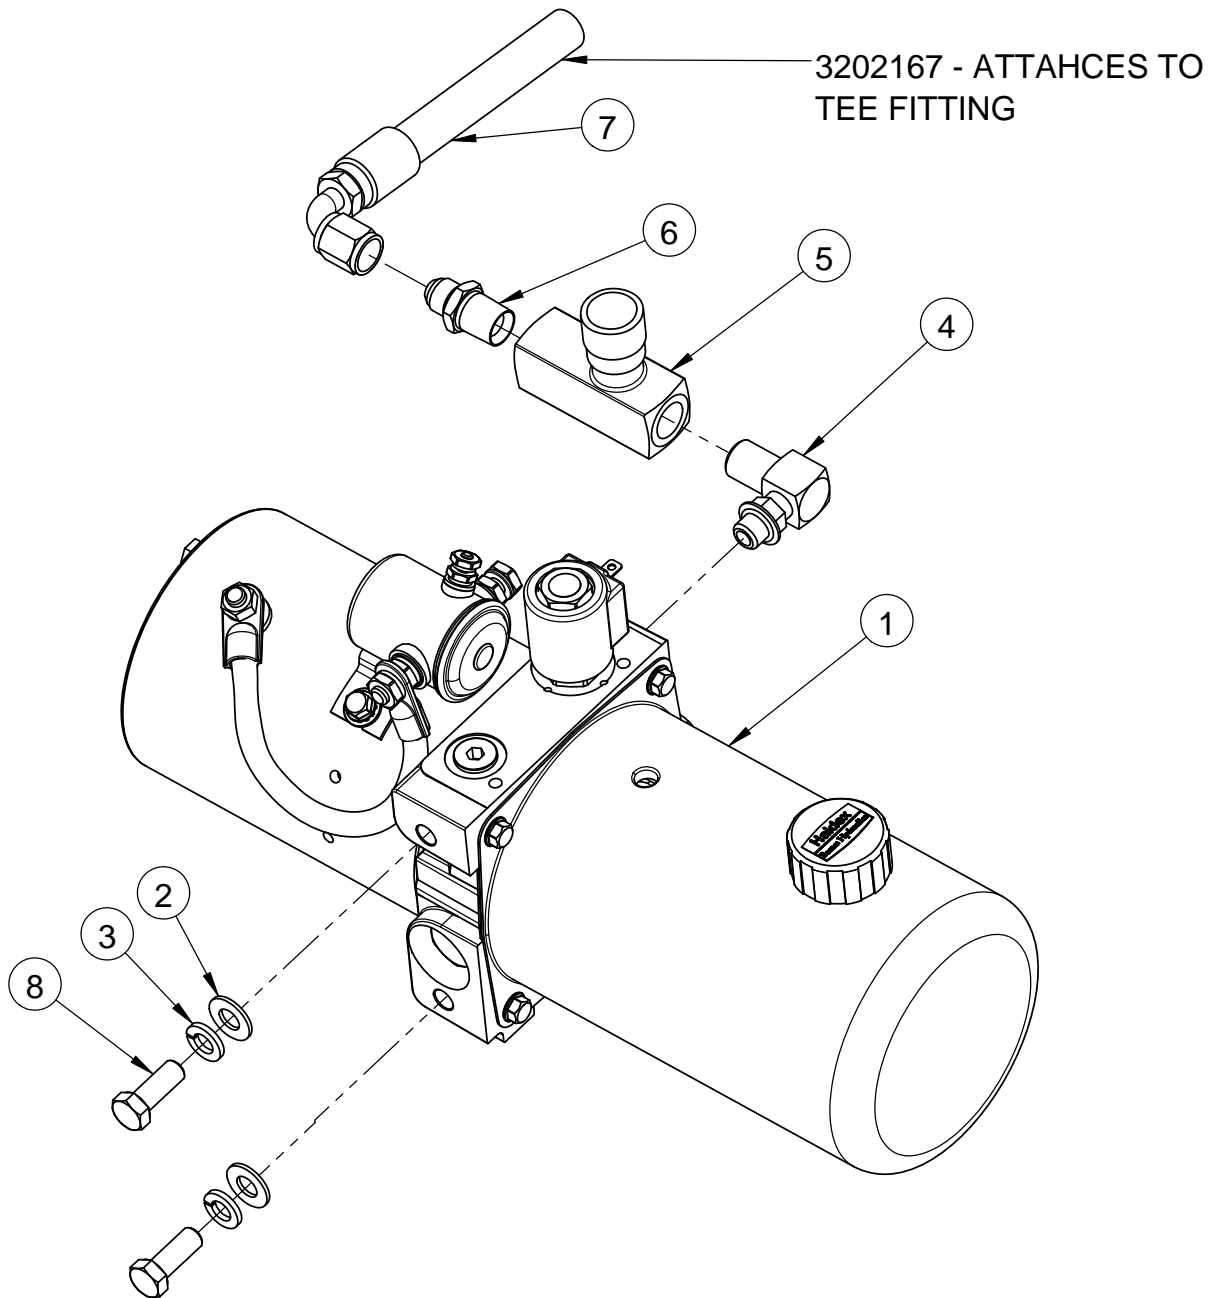

Hydraulic Lift Pump Assembly #6046028

ITEM	PART NO.	QTY	DESCRIPTION
1	2600070	1	Hydraulic Pump Unit
2	2900014	2	Flat Washer, 3/8" SAE
3	2900006	2	Lock Washer, 3/8" Split
4	3200389	1	3/8" O-Ring TO 3/8" M. Pipe
5	3200528	1	Flow Control Valve
6	3201467	1	Fitting, 3/8" M. JIC to 3/8" M. Pipe
7	3202167	1	Hyd Hose Cylinder Tee to Power Unit
8	2900005	2	Cap Screw, Hex Hd., 3/8-16 x 1"