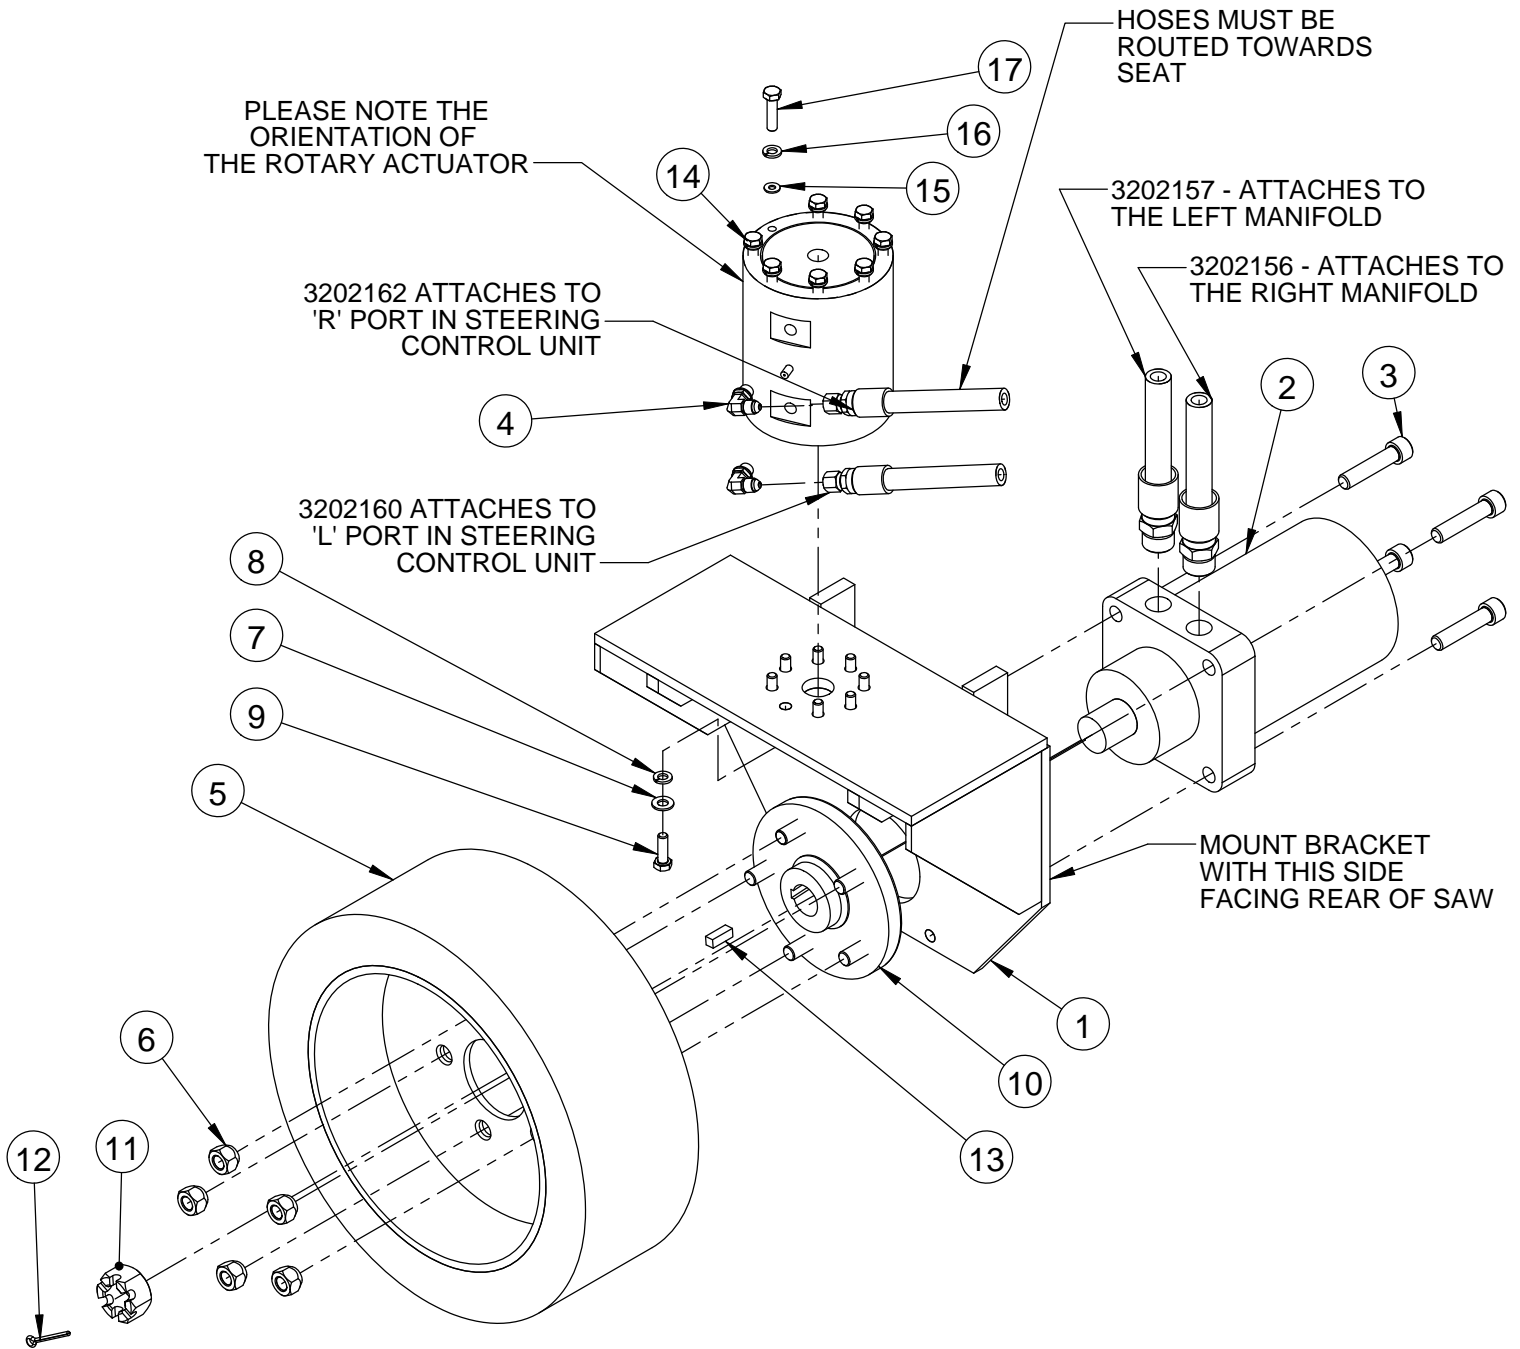

Rear Drive Components #6046009

Rear Drive Components #6046009

ITEM	PART NO.	QTY	DESCRIPTION
1	6043237	1	Wheel Bracket
2	2600325	1	Wheel Motor Eaton 7.7 CI
3	2900575	4	Cap Screw, Soc. Hd., 1/2-13 x 2-1/4"
4	3200214	2	Elbow, 1/4" M. O-Ring to 1/4" M. JIC
5	6043306	1	Wheel Assembly
6	2900975	5	Lug Nut, 1/2-20
7	2900022	8	Flat Washer, 5/16" SAE
8	2900031	8	Lock Washer, 5/16" Split
9	2900138	8	Cap Screw, Hex Hd., 5/16-18 x 1"
10	2501512	1	Hydrogear Wheel Hub
11	2701903	1	Hex Nut, 1"-20 Slotted
12	2900971	1	1/8"X2" Cotter Pin
13	2501536	1	5/16" X 7/8" SQ KEY
14	2501640	1	Helac L10 Rotary Actuator
15	2900016	8	Flat Washer, #10 USS
16	2900031	8	Lock Washer, 5/16" Split
17	2900217	8	Cap Screw, Hex Hd., 5/16-18 x 1-1/4"