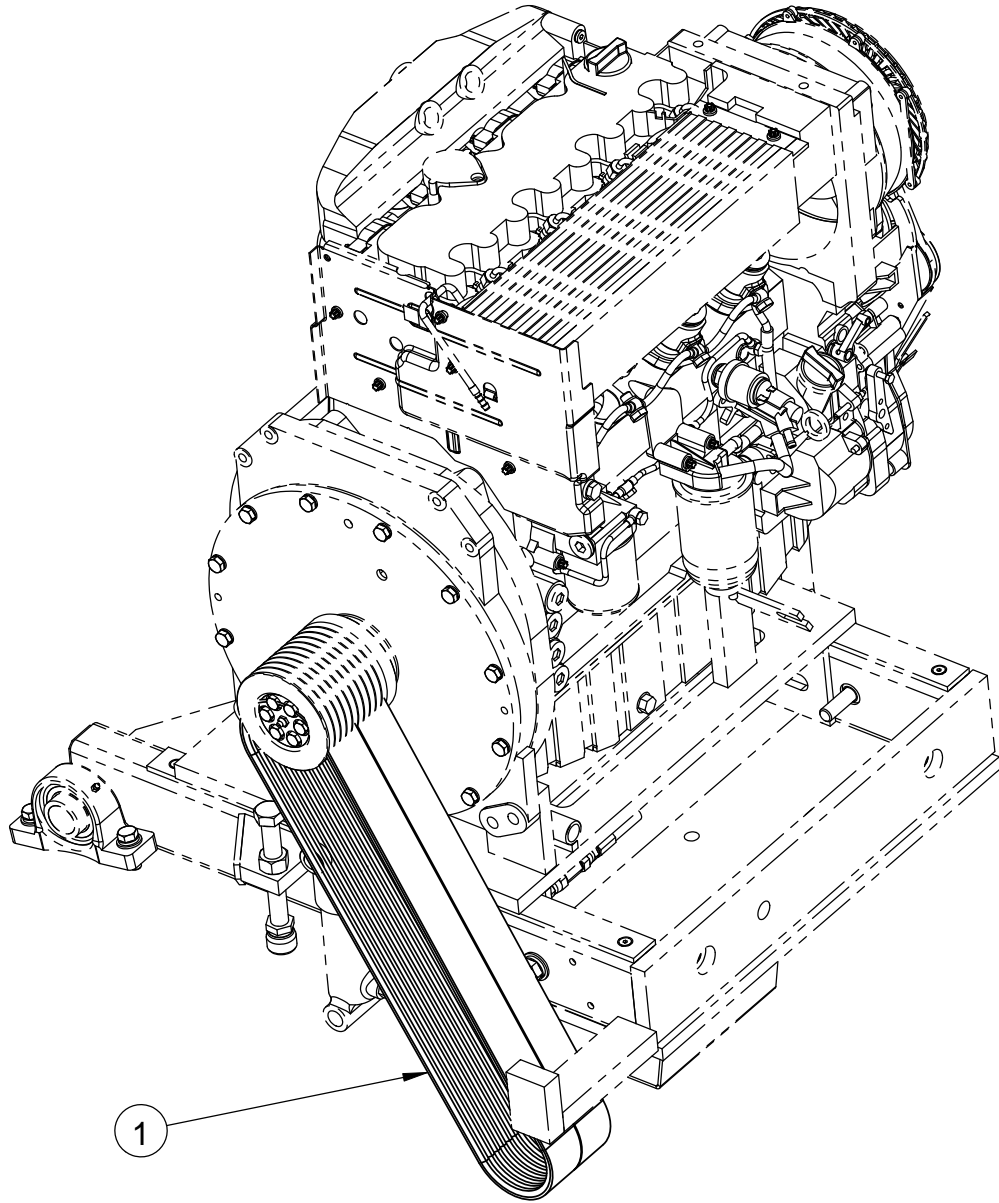

Belt #2502140

ITEM	PART NO.	QTY	DESCRIPTION
1	2502041	1	Belt Set, 5/3VX530 - 5 Strand