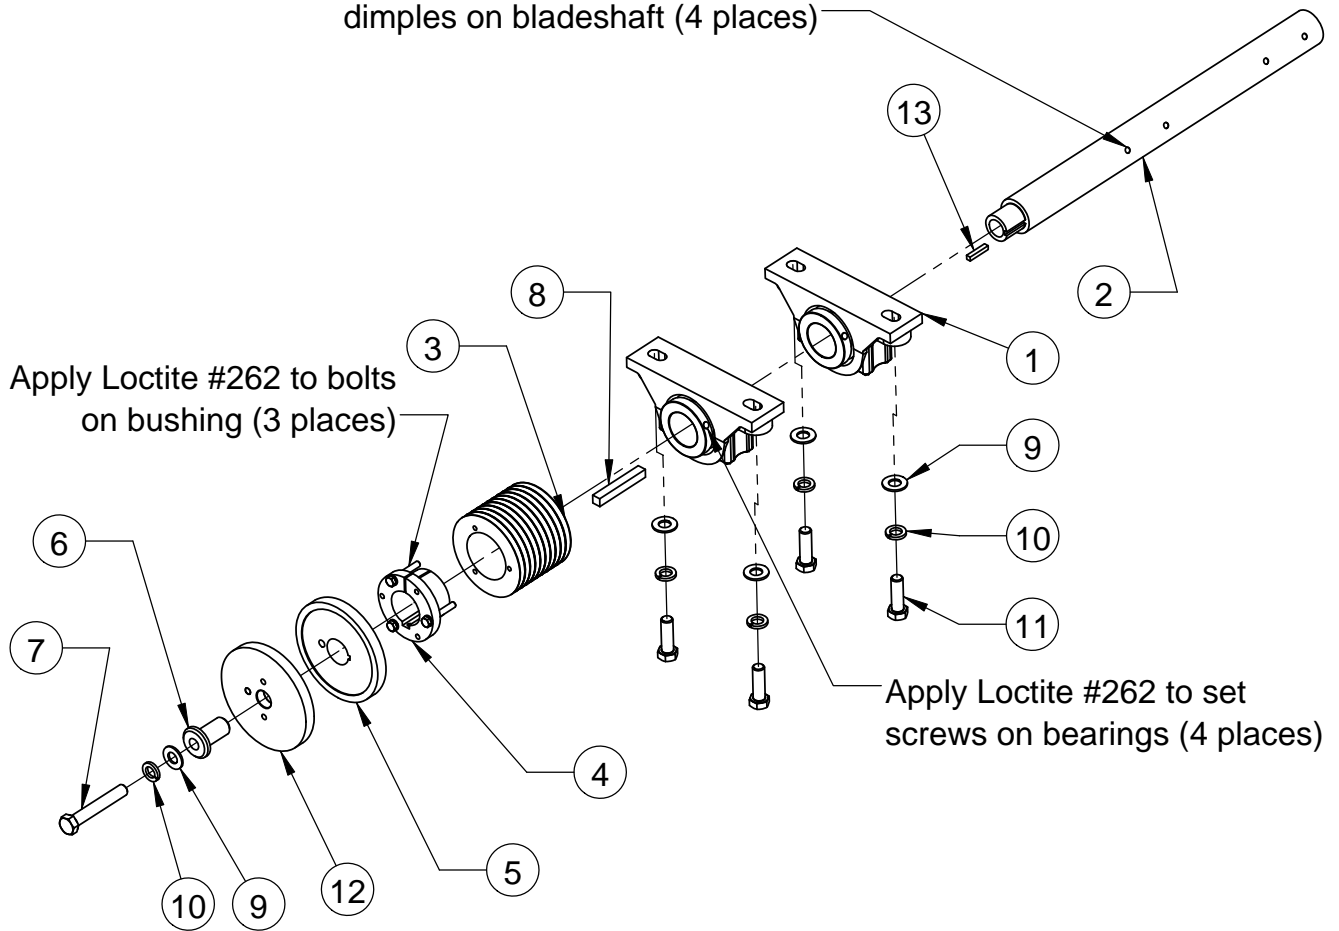

## Air Filter Assembly #6046027

Replacement Elements for Air Cleaner (not shown)  
 2504024 - Outer Primary Filter  
 2504024 - Inner Safet Filter

ITEM	PART NO.	QTY	DESCRIPTION
1	3200197	1	Hose Clamp #52
2	2500423	1	Restriction Indicator
3	3200117	1	Close Nipple, 1/8" NPT
4	2501739	1	Air Cleaner with Pre-Cleaner
5	2900022	2	Flat Washer, 5/16" SAE
6	2900039	2	Lock Nut, 5/16-18 Nylon
7	2900138	2	Cap Screw, Hex Hd., 5/16-18 x 1"

## **Belt #2502140**

ITEM	PART NO.	QTY	DESCRIPTION
1	2502041	1	Belt Set, 5/3VX530 - 5 Strand

## Blade Shaft Assembly #6046018

Align setscrews on bearings with  
dimples on bladeshaft (4 places)

ITEM	PART NO.	QTY.	DESCRIPTION
1	2501520	2	Bearing, 2" Pillow Block
2	6043286	1	ARBOR SHAFT 2"
3	2501647	1	Sheave 3V-4.75, 10 Groove QD Style
4	2500153	1	QD Bushing, SK x 2" w/Fasteners
5	6043259	1	Inside Collar
6	6040252	1	Stub Shaft
7	2900146	1	Cap Screw, Hex Hd., 5/8-11 x 4"
8	2501537	1	Key B17.1 0.5x0.5x3.5
9	2900002	5	Flat Washer, 5/8" SAE
10	2900113	5	Lock Washer, 5/8" Split
11	2900136	4	Cap Screw, Hex Hd., 5/8-11 x 2"
12	6049033	1	Outer Flange Assy CC7878
13	2501538	1	Square Key, 1/4 X 1-3/8"