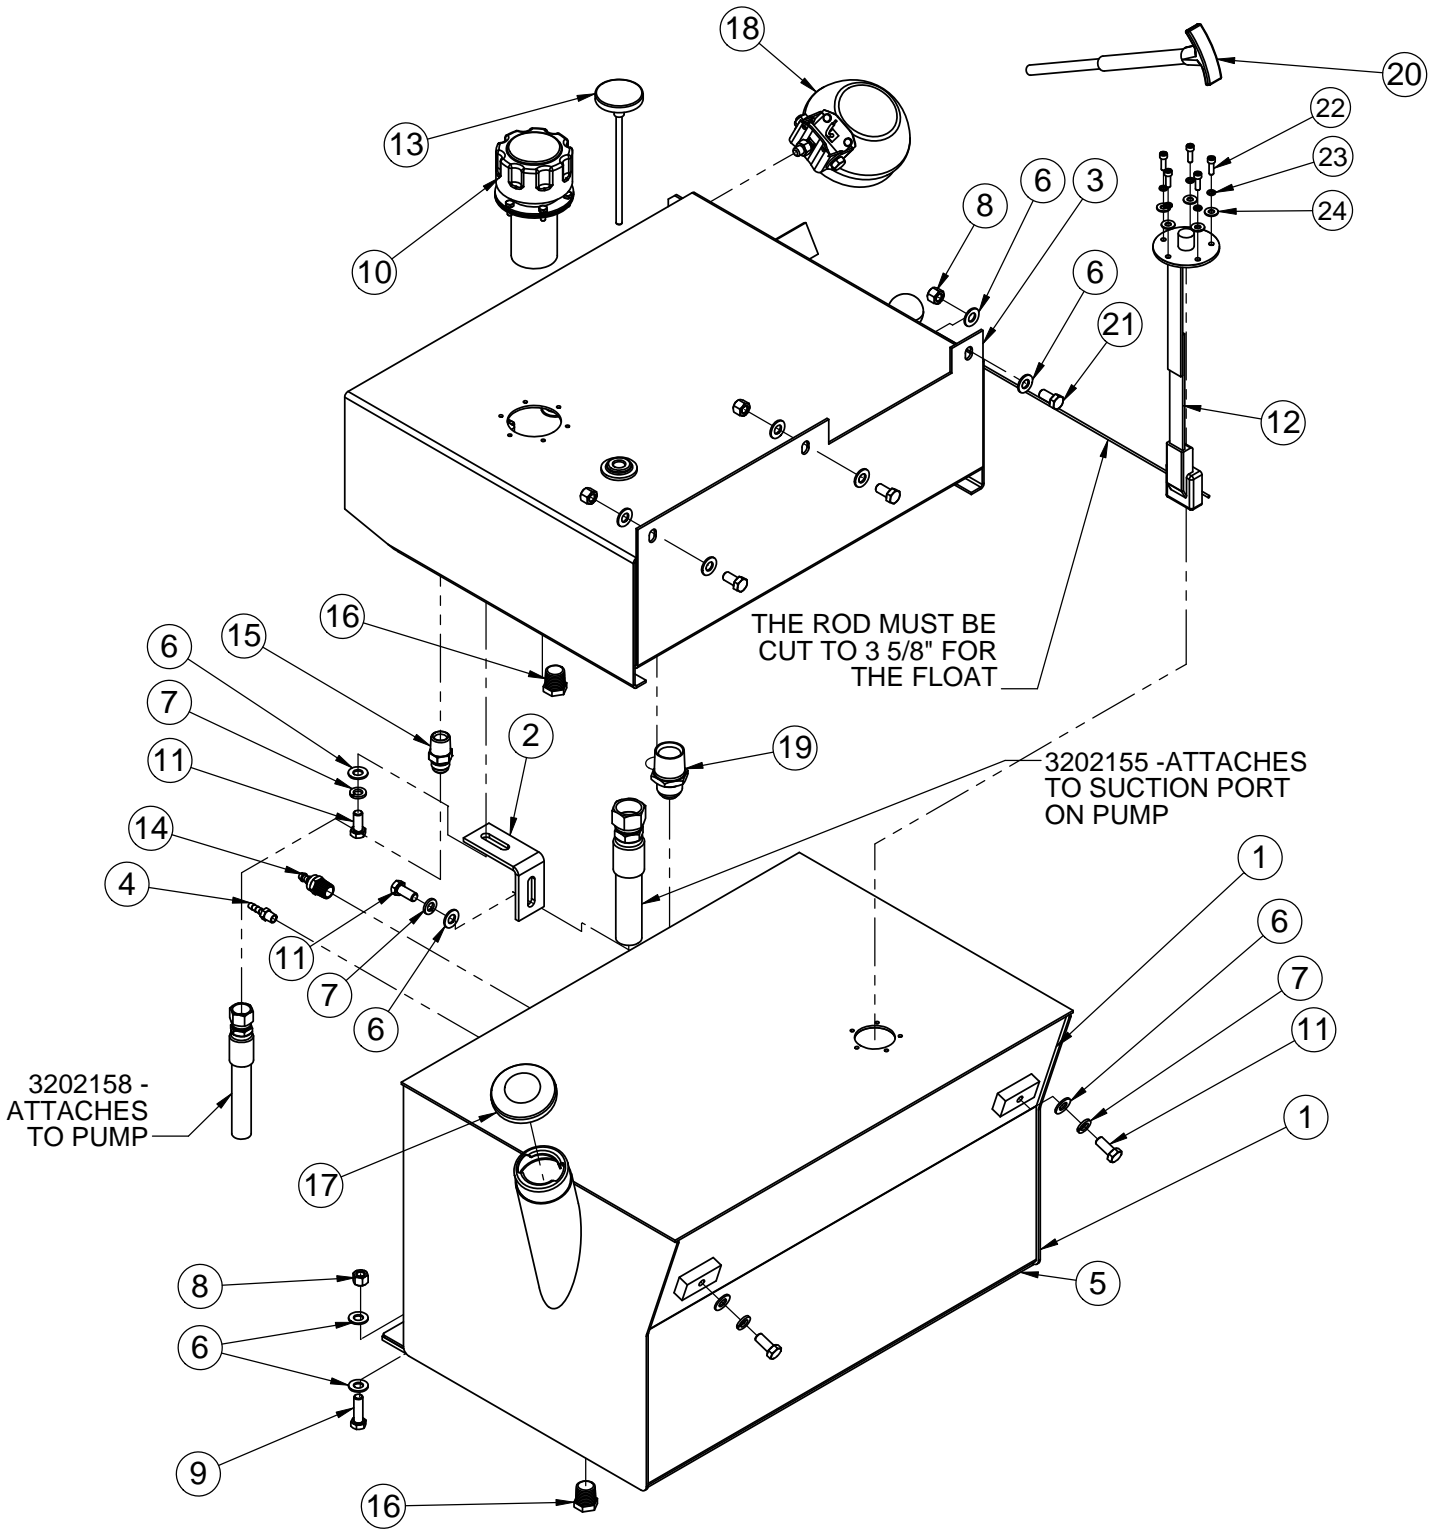

Fuel and Hydraulic Components #6046012

Fuel and Hydraulic Components #6046012

ITEM	PART NO.	QTY	DESCRIPTION
1	6043445	1	Fuel Tank
2	6043256	1	Tank Connector Plate
3	6043258	1	Hydraulic Tank
4	3200018	1	Fitting, 1/8" M. Pipe to 1/4" Hose Barb
5	6043494	1	Fuel Tank Pad CC7878
6	2900014	14	Flat Washer, 3/8" SAE
7	2900006	4	Lock Washer, 3/8" Split
8	2900018	5	Lock Nut, 3/8-16 Nylon
9	2900013	2	Cap Screw, Hex Hd., 3/8-16 x 1-1/4"
10	2401305	1	Filler/Breather Cap (Top Mount)
11	2900621	4	Cap Screw, Hex Hd., 3/8-16 x 7/8"
12	2501546	1	Sending Unit, Fuel
13	2800459	1	Thermometer, 2", 0 - 200 F
14	3200070	1	Fitting, 3/8" MPT to 1/4" Pushlok
15	3200283	1	Adapter, 1/2" M. Pipe x 1/2" M. JIC
16	3200160	2	Plug, 1/2-14 NPT
17	2500199	1	Fuel Tank Cap (Steel)
18	2500194	1	Spot Light, 12 Volt
19	3200751	1	1"MPT-3/4"MJIC Straight
20	2501510	1	Throttle Cable
21	2900196	3	Cap Screw, Hex Hd., 3/8-16 x 3/4"
22	2900087	5	Cap Screw, Soc. Hd., #10-32 x 5/8"
23	2900038	5	Lock Washer, #10 Split
24	2900016	5	Flat Washer, #10 USS