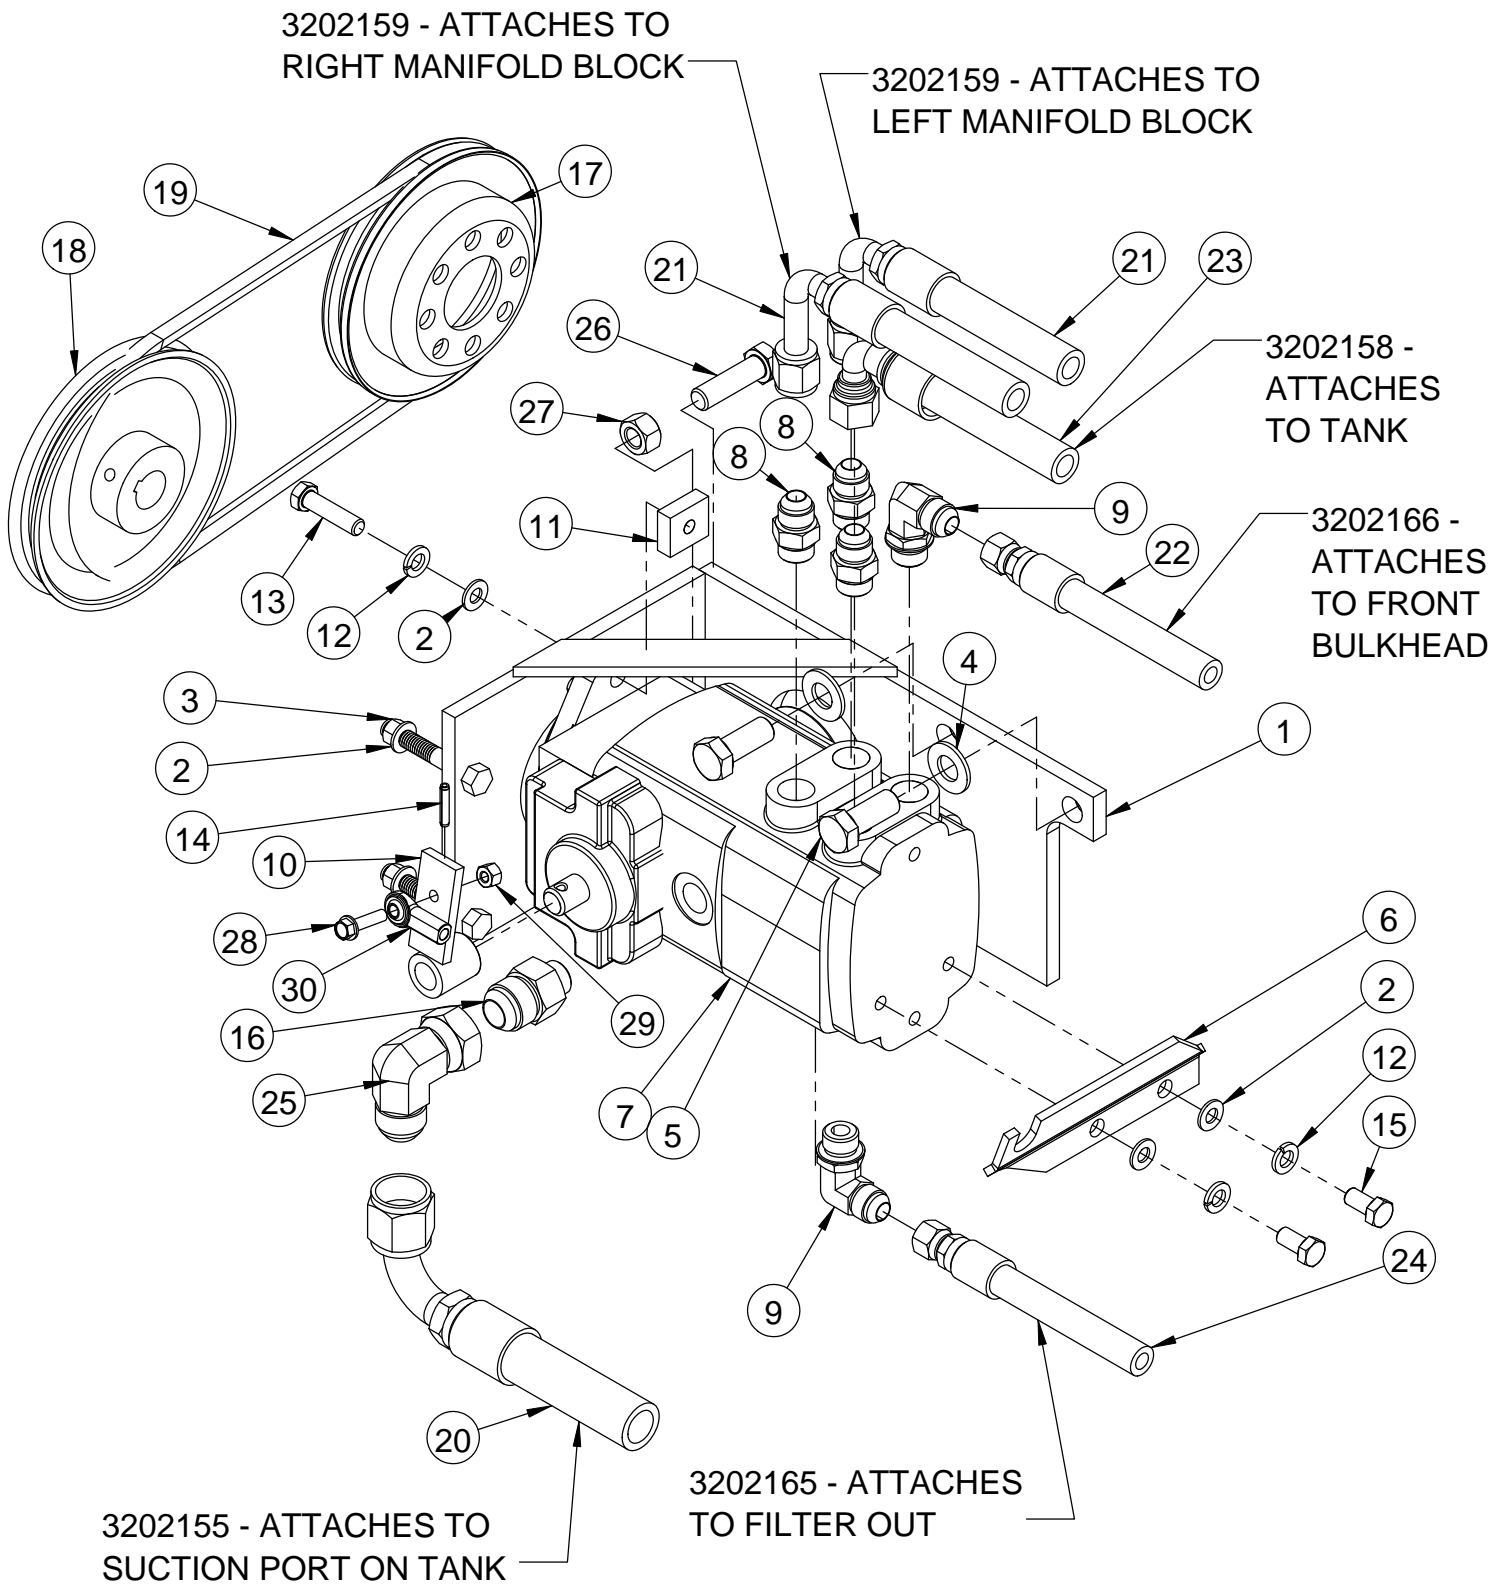

Pump Assembly #6046025

Pump Assembly #6046025

ITEM	PART NO.	QTY	DESCRIPTION
1	6043280	1	Transmission Mount Weldment
2	2900022	6	Flat Washer, 5/16" SAE
3	2900039	2	Lock Nut, 5/16-18 Nylon
4	2900651	2	Flat Washer, 9/16"
5	2900349	2	Cap Screw, Hex Hd., M14 x 35mm
6	6043283	1	Cable Bracket
7	2600340	1	Hydraulic Pump CC7878 E-Z Rider
8	3200286	3	Adapter, 1/2" O-Ring to 1/2" M. JIC
9	3200285	2	Elbow, 1/2" O-Ring to 1/2" Male JIC
10	6043282	1	Pump Connection Lever
11	6043281	2	Transmission Retainer
12	2900006	4	Lock Washer, 3/8" Split
13	2900029	2	Cap Screw, Hex Hd., 3/8-16 x 1-1/2"
14	2900134	1	Roll Pin, 3/16" x 1"
15	2900196	2	Cap Screw, Hex Hd., 3/8-16 x 3/4"
16	3202215	1	1/2"M.Oring-3/4"M.JIC
17	2705030	1	Pulley Deutz Auxillary
18	2501551	1	Pulley, 5.75X 7/8"Bore
19	2504012	1	V-Belt AX34
20	3202155	1	Hyd Hose Suction Port of Pump to tank strainer of CC7878
21	3202159	2	Hyd Hose Hyd Pump to Hyd Manifold Block
22	3202166	1	Hyd Hose (PSI) Pump Pso Port to Front Bulkhead
23	3202158	1	Hyd Hose Case Drain of Pump to Hyd Reservoir
24	3202165	1	Hyd Hose Filter out Port to Pump Return Port
25	3200417	1	Elbow, 3/4" F. JIC to 3/4" M. JIC
26	2900139	1	Cap Screw, Hex Hd., 1/2-13 x 1-3/4"
27	2900037	1	Hex Nut, 1/2-13
28	2900180	1	Cap Screw, Hex Flange Hd., 1/4-20 x 1"
29	2900010	1	Lock Nut, 1/4-20 Nylon
30	2500409	1	Rod End, 1/4-28 Female