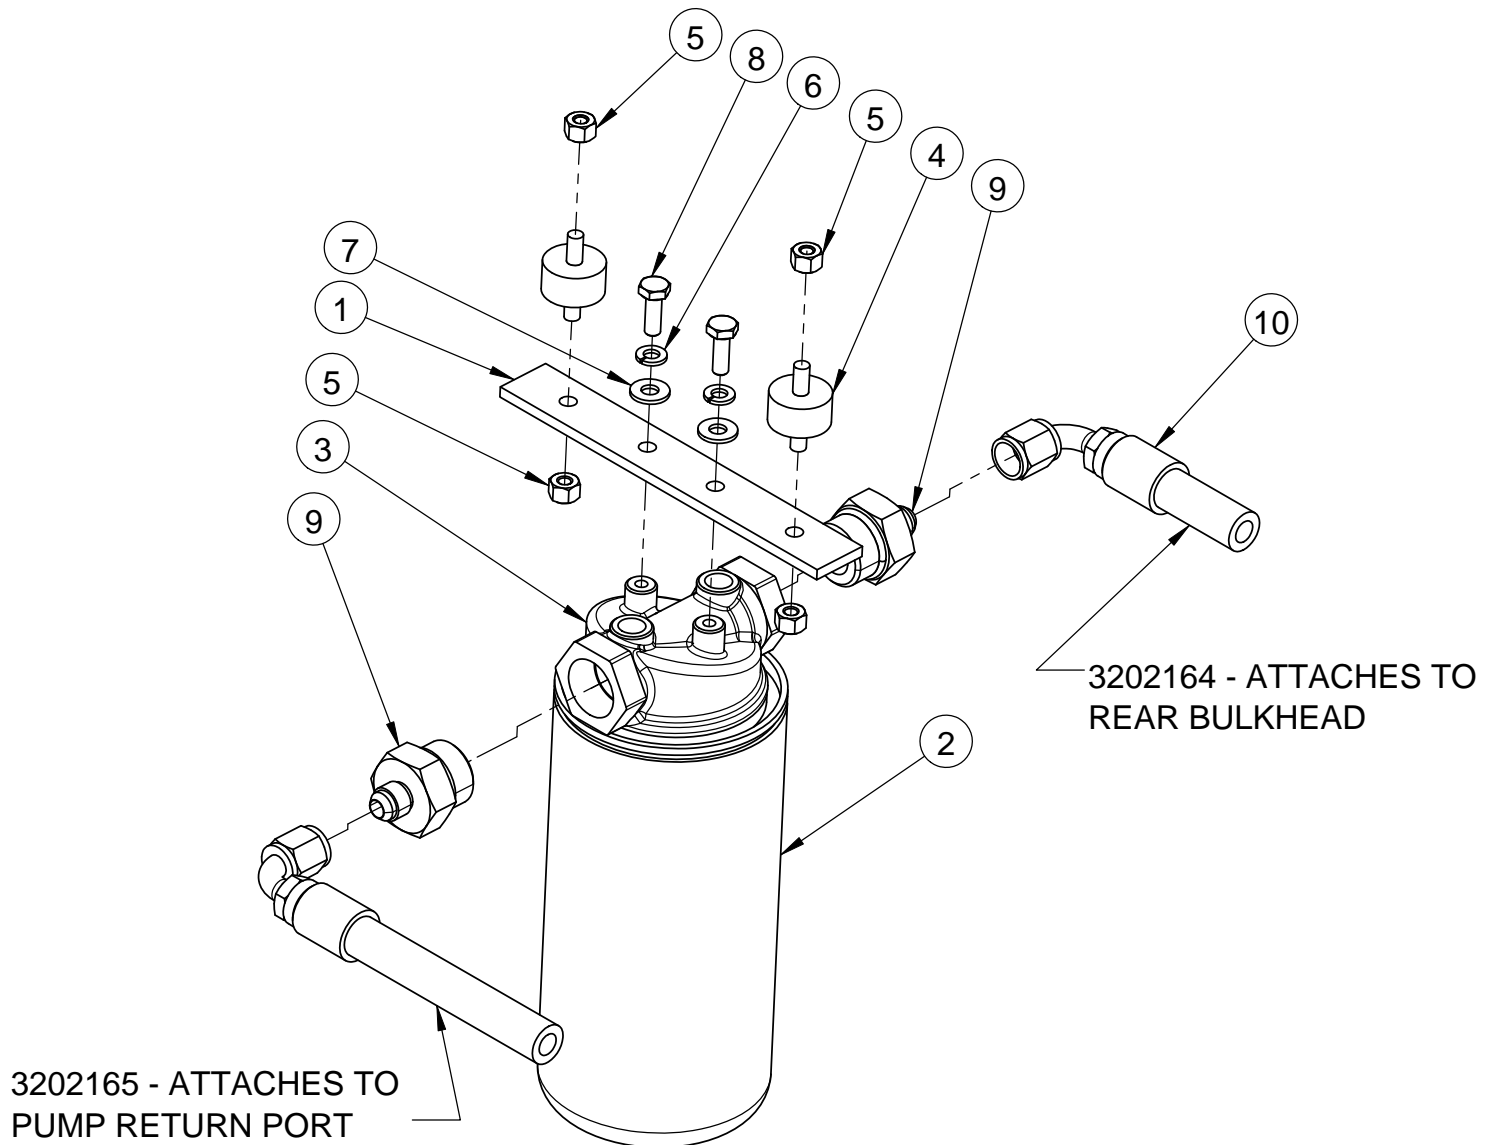

Oil Filter Detail View #6046022

ITEM	PART NO.	QTY	DESCRIPTION
1	6043275	1	Filter Mount Plate
2	3201175	1	Hydraulic Filter Element
3	2501552	1	Filter Mount
4	2701360	2	Shock Mount
5	2900010	4	Lock Nut, 1/4-20 Nylon
6	2900024	2	Lock Washer, 1/4" Split
7	2900009	2	Flat Washer, 1/4" SAE
8	2900144	2	Cap Screw, Hex Hd., 1/4-20 x 3/4"
9	3202214	2	12M.O-Ring-6M.JIC Straight
10	3202164	1	Hyd Hose Filter In Port to Rear Bulkhead
11	2400199	1	Locking Knob 3/8 Stud