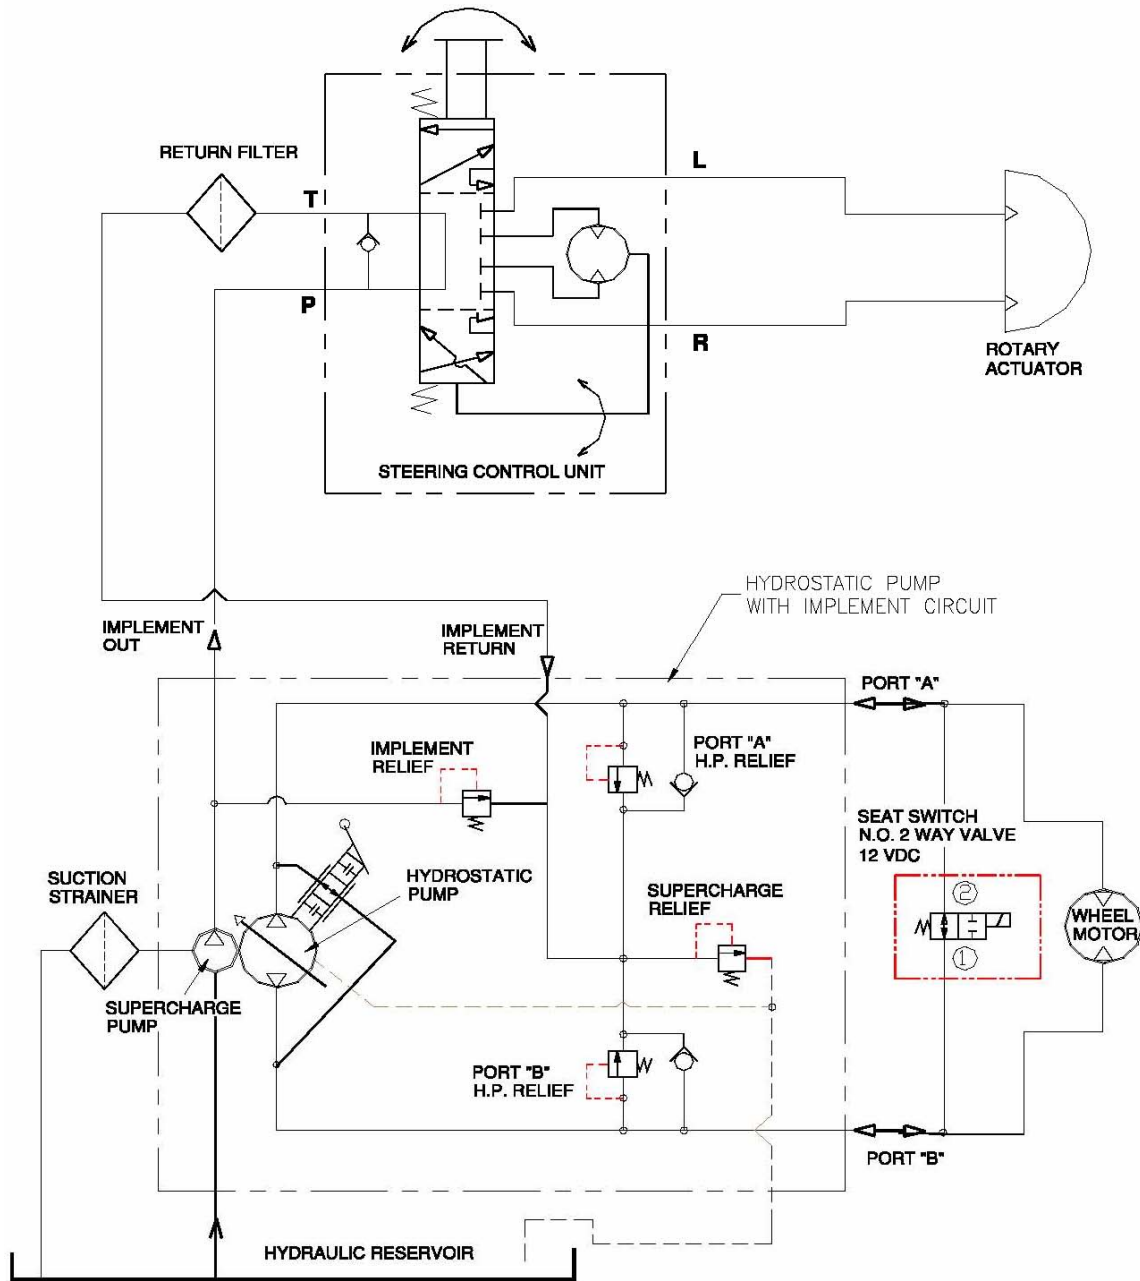

Hydraulic Schematic