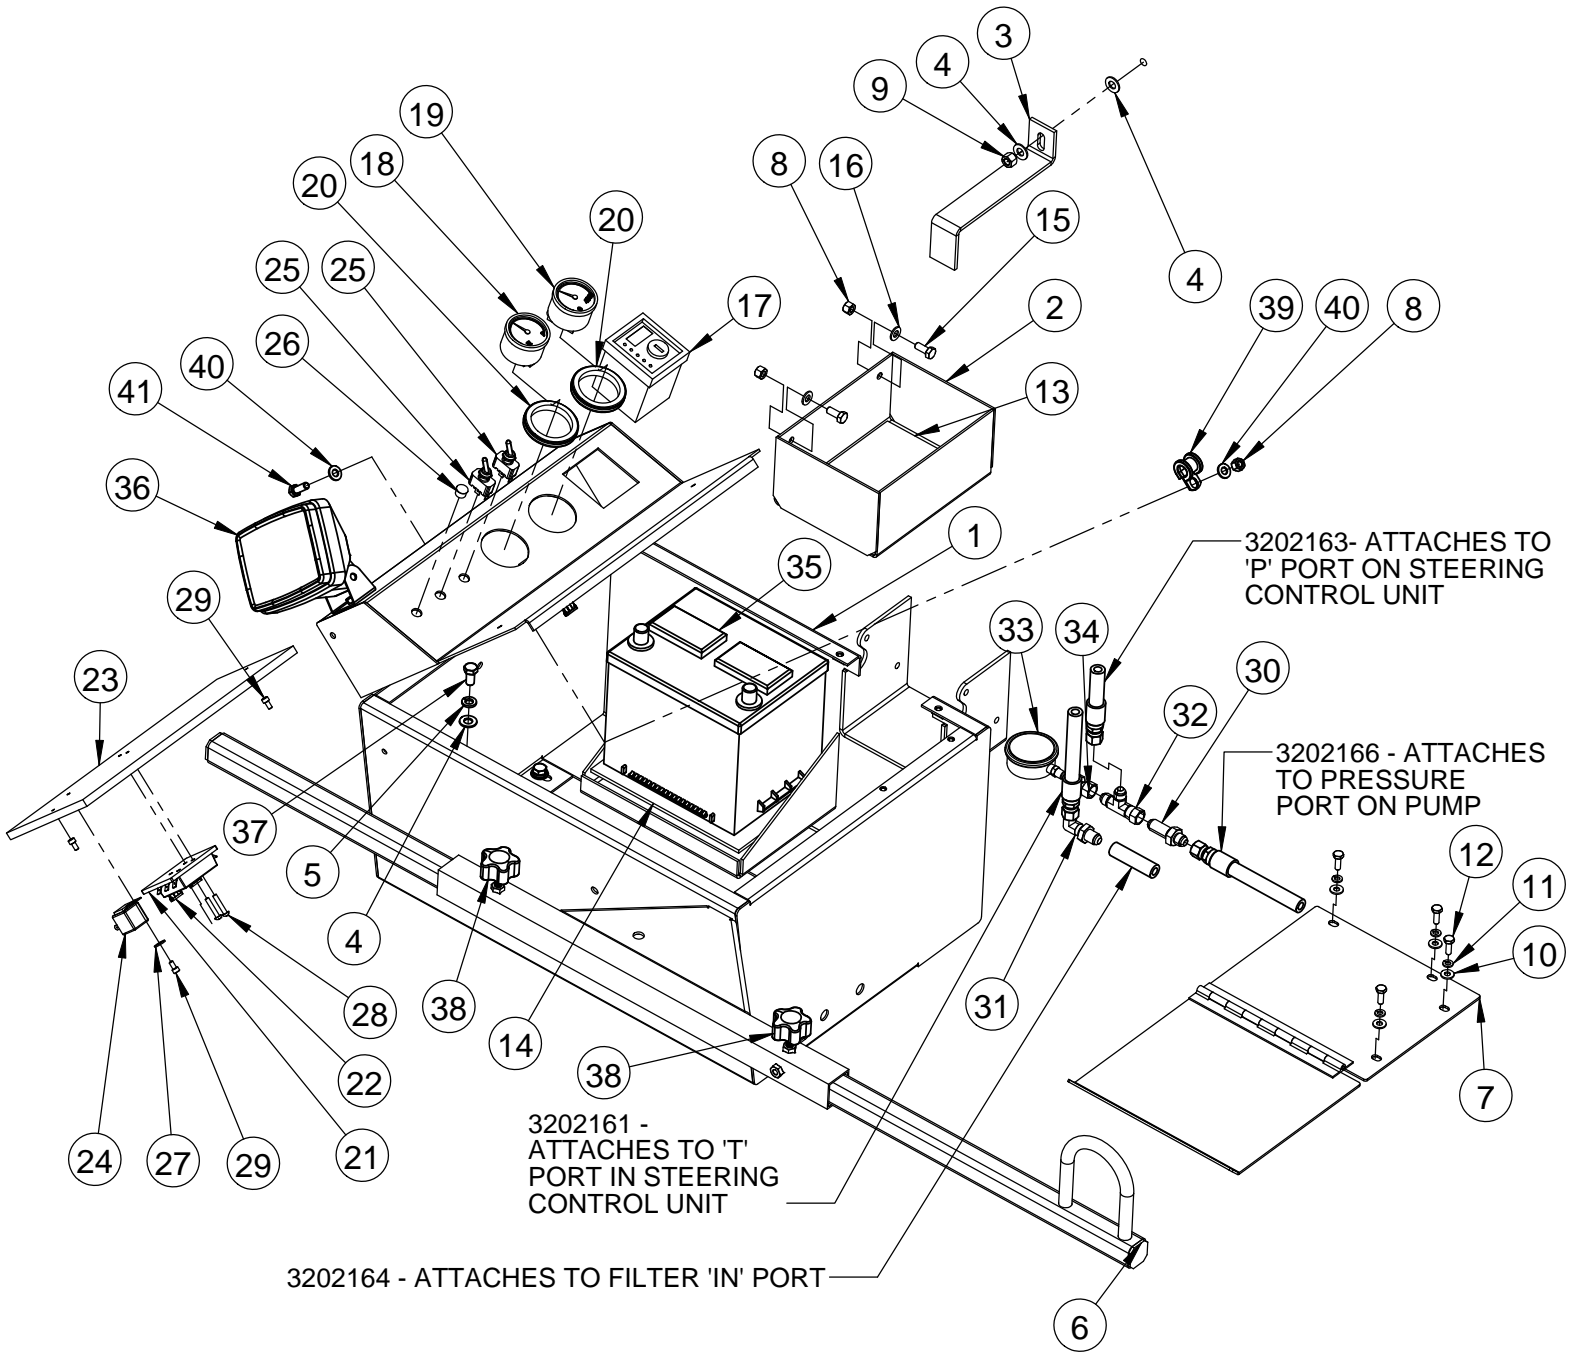

Console Components #6046005

Console Components #6046005

ITEM	PART NO.	QTY	DESCRIPTION
1	6043260	1	Console Weldment
2	6043262	1	Tool Box
3	6043261	1	Battery Hold Down
4	2900014	12	Flat Washer, 3/8" SAE
5	2900006	10	Lock Washer, 3/8" Split
6	6043263	1	Hose Support Tube Weldment
7	6043606	1	Access Panel Weldment
8	2900039	3	Lock Nut, 5/16-18 Nylon
9	2900018	1	Lock Nut, 3/8-16 Nylon
10	2900009	4	Flat Washer, 1/4" SAE
11	2900024	4	Lock Washer, 1/4" Split
12	2900144	4	Cap Screw, Hex Hd., 1/4-20 x 3/4"
13	6043496	1	Tool Box Pad CC7878
14	6043493	1	Battery Pad CC7878
15	2900019	2	Cap Screw, Hex Hd., 5/16-18 x 3/4"
16	2900022	2	Flat Washer, 5/16" SAE
17	2702795	1	Ignition Switch Micro
18	2800458	1	Fuel Gauge
19	2800457	1	Tachometer
20	2504452	2	Grommett 2"
21	2800388	1	Fuse Panel, 6 Circuit
22	2800389	3	Fuse, 10 Amp Red ATO/ATC
23	6046017	1	Electrical Panel
24	2800456	1	Relay
25	2800470	2	Toggle Switch
26	2500204	1	Plug, 1/2" Hole
27	2900016	1	Flat Washer, #10 USS
28	2900967	2	Machine Screw, Rd. Hd., #10-24 x 1"
29	2900117	3	Cap Screw, Soc. Hd., #10-24 x 3/8"
30	3202211	1	3/8"M.JIC Bulkhead
31	3201464	1	Fitting, 3/8" M. JIC Bulkhead Elbow
32	3202212	1	Swivel Nut Run Tee -6 JIC
33	3201267	1	Pressure Gage, 2000 PSI
34	3202213	1	1/4F.NPT-3/8F.JIC Adaptor
35	2800561	1	Battery, 12 Volt Group Size 26
36	2501517	1	Dual Beam Light
37	2900196	10	Cap Screw, Hex Hd., 3/8-16 x 3/4"
38	2400157	2	Hand Lock Knob, 5/16-18 x 1"
39	2501434	1	Hose Clamp, 5/8" x 3/4" Wide
40	2900022	2	Flat Washer, 5/16" SAE
41	2900668	1	Cap Screw, Hex Hd., 5/16-18 x 7/8"