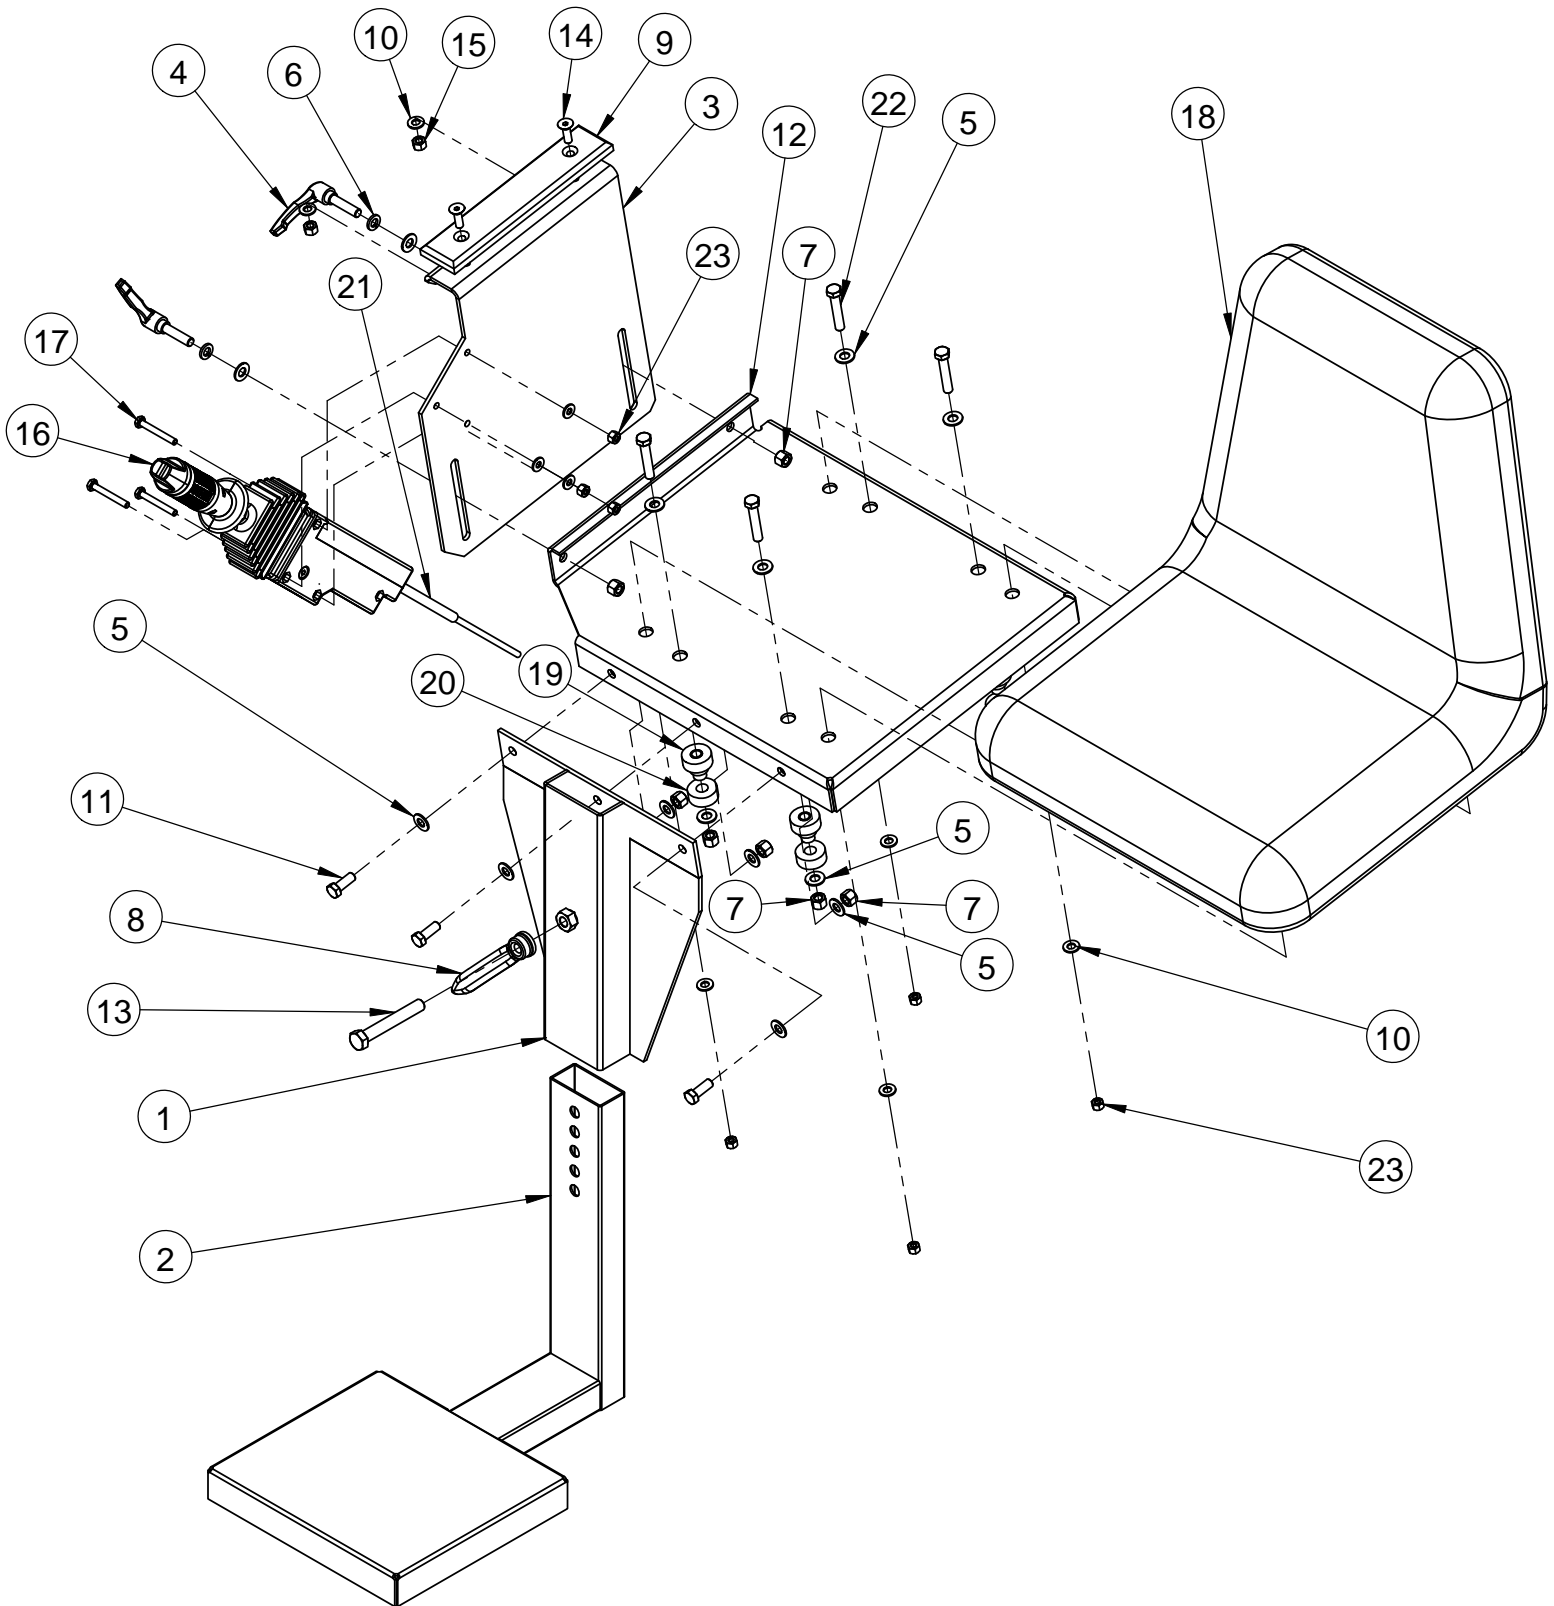

Seat Components #6046008

Seat Components #6046008

ITEM	PART NO.	QTY.	DESCRIPTION
1	6043234	1	Footrest Weldment Upper
2	6043233	1	Footrest Weldment Lower
3	6043236	1	Arm Rest Plate
4	2500577	2	Lever, Adjustable 3/8-16"
5	2900014	16	Flat Washer, 3/8" SAE
6	2900006	2	Lock Washer, 3/8" Split
7	2900018	9	Lock Nut, 3/8-16 Nylon
8	2501505	1	1/2" Handle Nut
9	2501539	1	Arm Rest Top
10	2900022	6	Flat Washer, 5/16" SAE
11	2900005	3	Cap Screw, Hex Hd., 3/8-16 x 1"
12	6043235	1	Seat Mount Weldment
13	2900542	1	Tap Bolt, Hex Hd., 1/2-13 x 3-1/2"
14	2900174	2	Cap Screw, Flat Hd., 5/16-18 x 1"
15	2900039	2	Lock Nut, 5/16-18 Nylon
16	2501501	1	Speed Control Stick
17	2900294	3	Cap Screw, Hex Hd., 1/4-20 x 2"
18	2501547	1	Seat
19	2505500	4	Rubber Isolator
20	2505501	4	Rubber Bushing
21	2501506	1	Speed Control Cable
22	2900060	4	Cap Screw, Hex Hd., 3/8-16 x 2"
23	2900010	7	Lock Nut, 1/4-20 Nylon
24	2900009	3	Flat Washer, 1/4" SAE