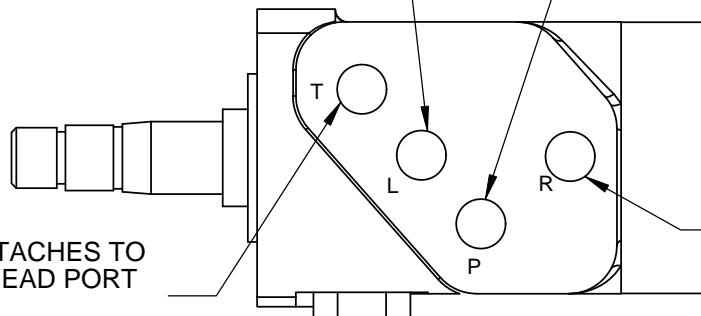

# Steering Control Unit Assembly #6046029

3202160 - ATTACHES TO THE BOTTOM PORT OF THE ROTARY ACTUATOR

3202163 - ATTACHES TO FRONT BULKHEAD PORT

3202161 - ATTACHES TO REAR BULKHEAD PORT

3202162 - ATTACHES TO THE TOP PORT OF THE ROTARY ACTUATOR

### **Steering Control Unit Assembly #6046029**

ITEM	PART NO.	QTY	DESCRIPTION
1	6043245	1	Steering Mount Weldment
2	6043244	1	Cup Holder Weldment
3	6043246	1	Steering Mount Plate
4	2900014	14	Flat Washer, 3/8" SAE
5	2900006	12	Lock Washer, 3/8" Split
6	2900196	9	Cap Screw, Hex Hd., 3/8-16 x 3/4"
7	2500577	1	Lever, Adjustable 3/8-16"
8	2600334	1	Steer Control Unit
9	2900314	4	Cap Screw, Hex Hd., M10 x 20mm
10	3200263	4	Adapter, 3/8" O-Ring to 3/8" M. JIC
11	3200521	1	Ball Valve-.50- 90 Degree
12	3200517	1	1/2"X3/8" Hose Barb Strait (Brass)
13	3200516	1	1/2" X 3/8" Hose Barb
14	2501170	1	Steering Wheel 14" DIA
15	3202163	1	Hyd Hose Orbital "P" Port to Front Bulkhead
16	3202161	1	Hyd Hose Orbital "T" Port to Rear Bulkhead
17	3202160	1	Hyd Hose to Bottom Rotary Act Port to "L" Orbital Port
18	3202162	1	Hyd Hose Top Rotary Act Port to "R" Orbital Port
19	2501176	1	Steering Wheel Cap