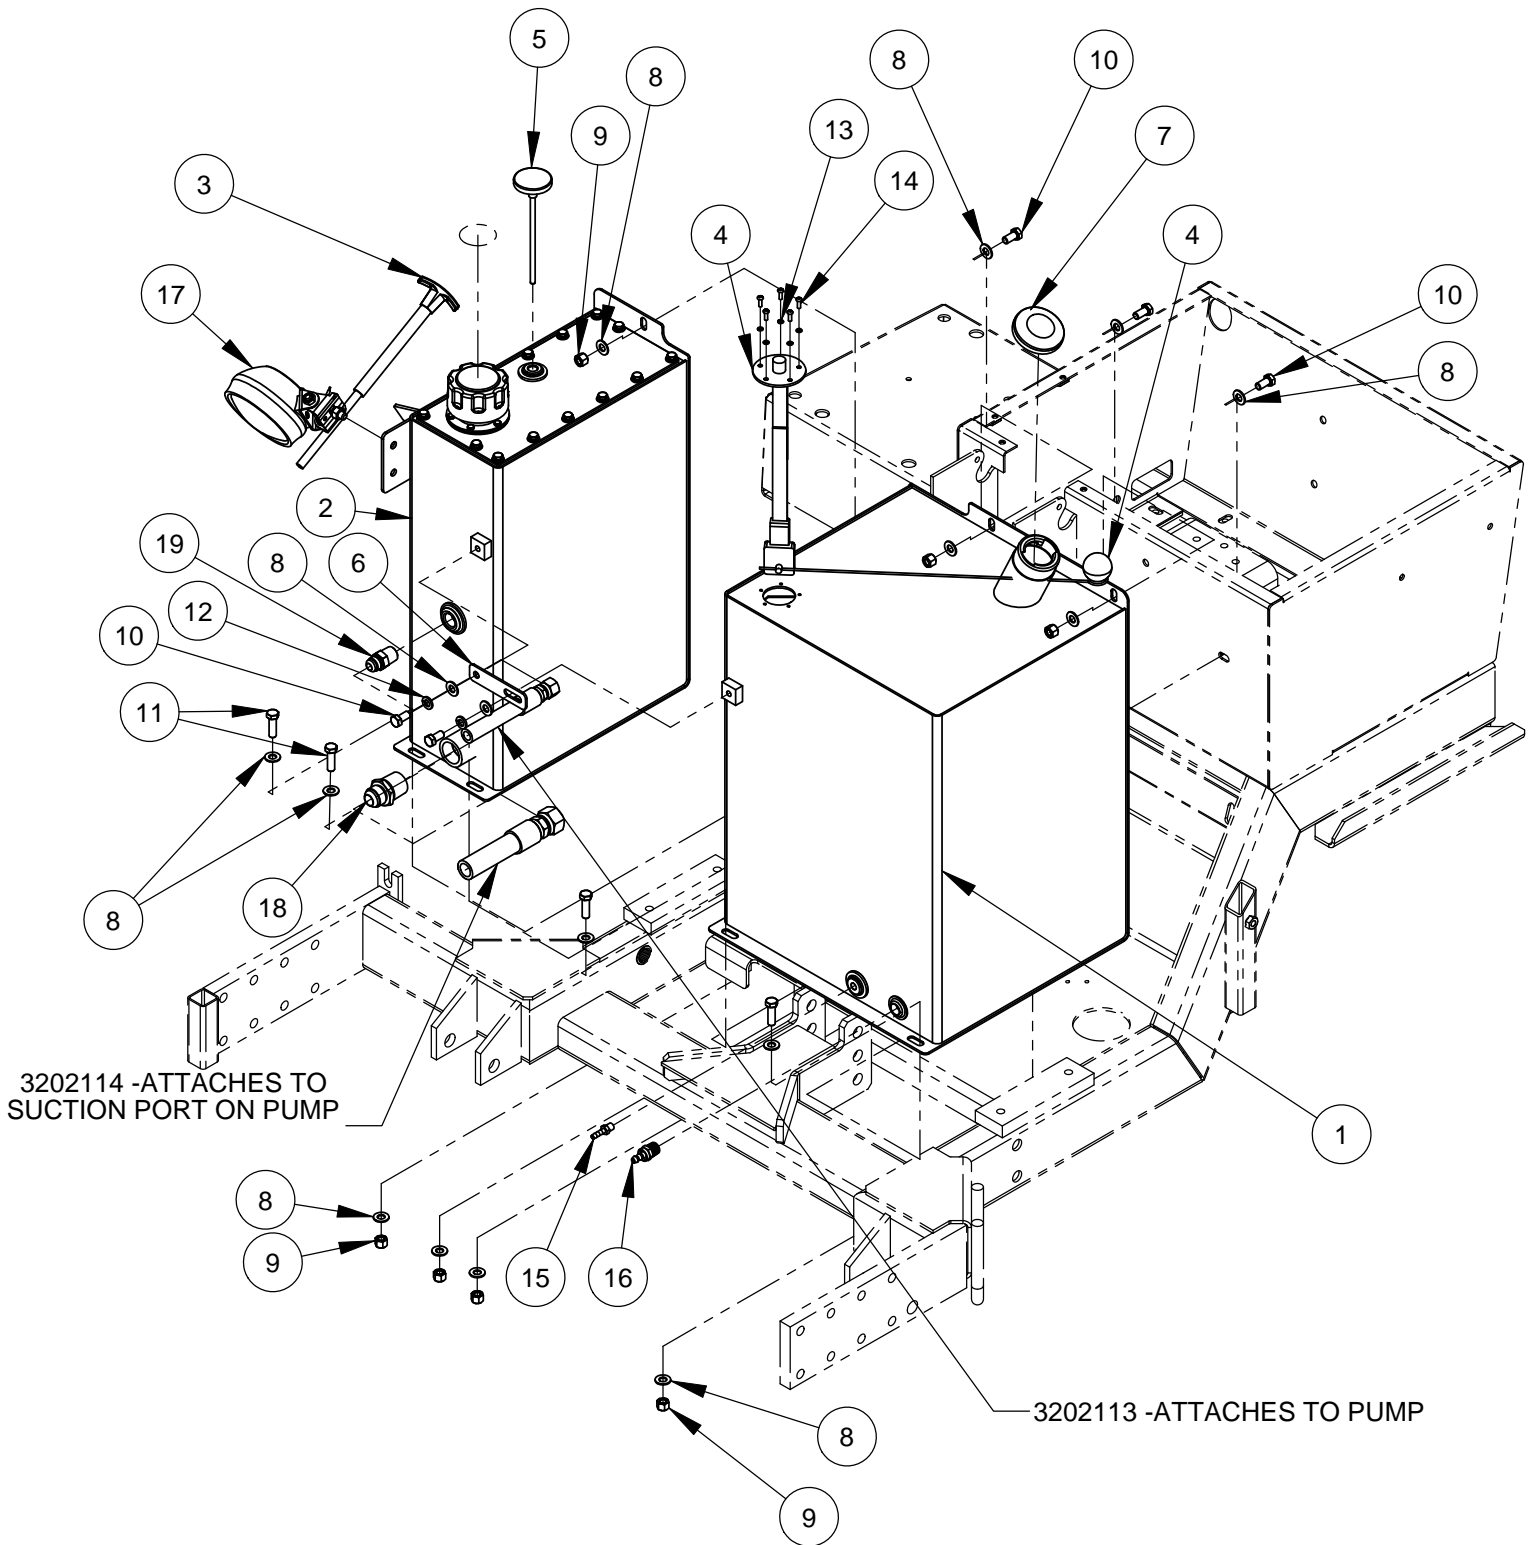

Fuel and Hydraulic Components #6046612

Fuel and Hydraulic Components #6046612

ITEM	PART NO.	QTY.	DESCRIPTION
1	6043370	1	Fuel Tank
2	6045318	1	Hydraulic Tank Assembly
3	2501510	1	Throttle Cable
4	2501546	1	Sending Unit, Fuel
5	2800459	1	Thermometer, 2", 0 - 200 F
6	6043372	1	Tank Bracket
7	2500199	1	Fuel Tank Cap (Steel)
8	2900014	16	Flat Washer, 3/8" SAE
9	2900018	7	Lock Nut, 3/8-16 Nylon
10	2900196	5	Cap Screw, Hex Hd., 3/8-16 x 3/4"
11	2900013	4	Cap Screw, Hex Hd., 3/8-16 x 1-1/4"
12	2900006	2	Lock Washer, 3/8" Split
13	2900677	5	Lock Washer, #8 Split
14	2900526	5	Machine Screw, Hex. Hd., #8-32 x 1/2
15	3200018	1	Fitting, 1/8" M. Pipe to 1/4" Hose Barb
16	3200070	1	Fitting, 3/8" MPT to 1/4" Pushlok
17	2500194	1	Spot Light, 12 Volt
18	3200751	1	1"MPT-3/4"MJIC Straight
19	3200283	1	Adapter, 1/2" M. Pipe x 1/2" M. JIC