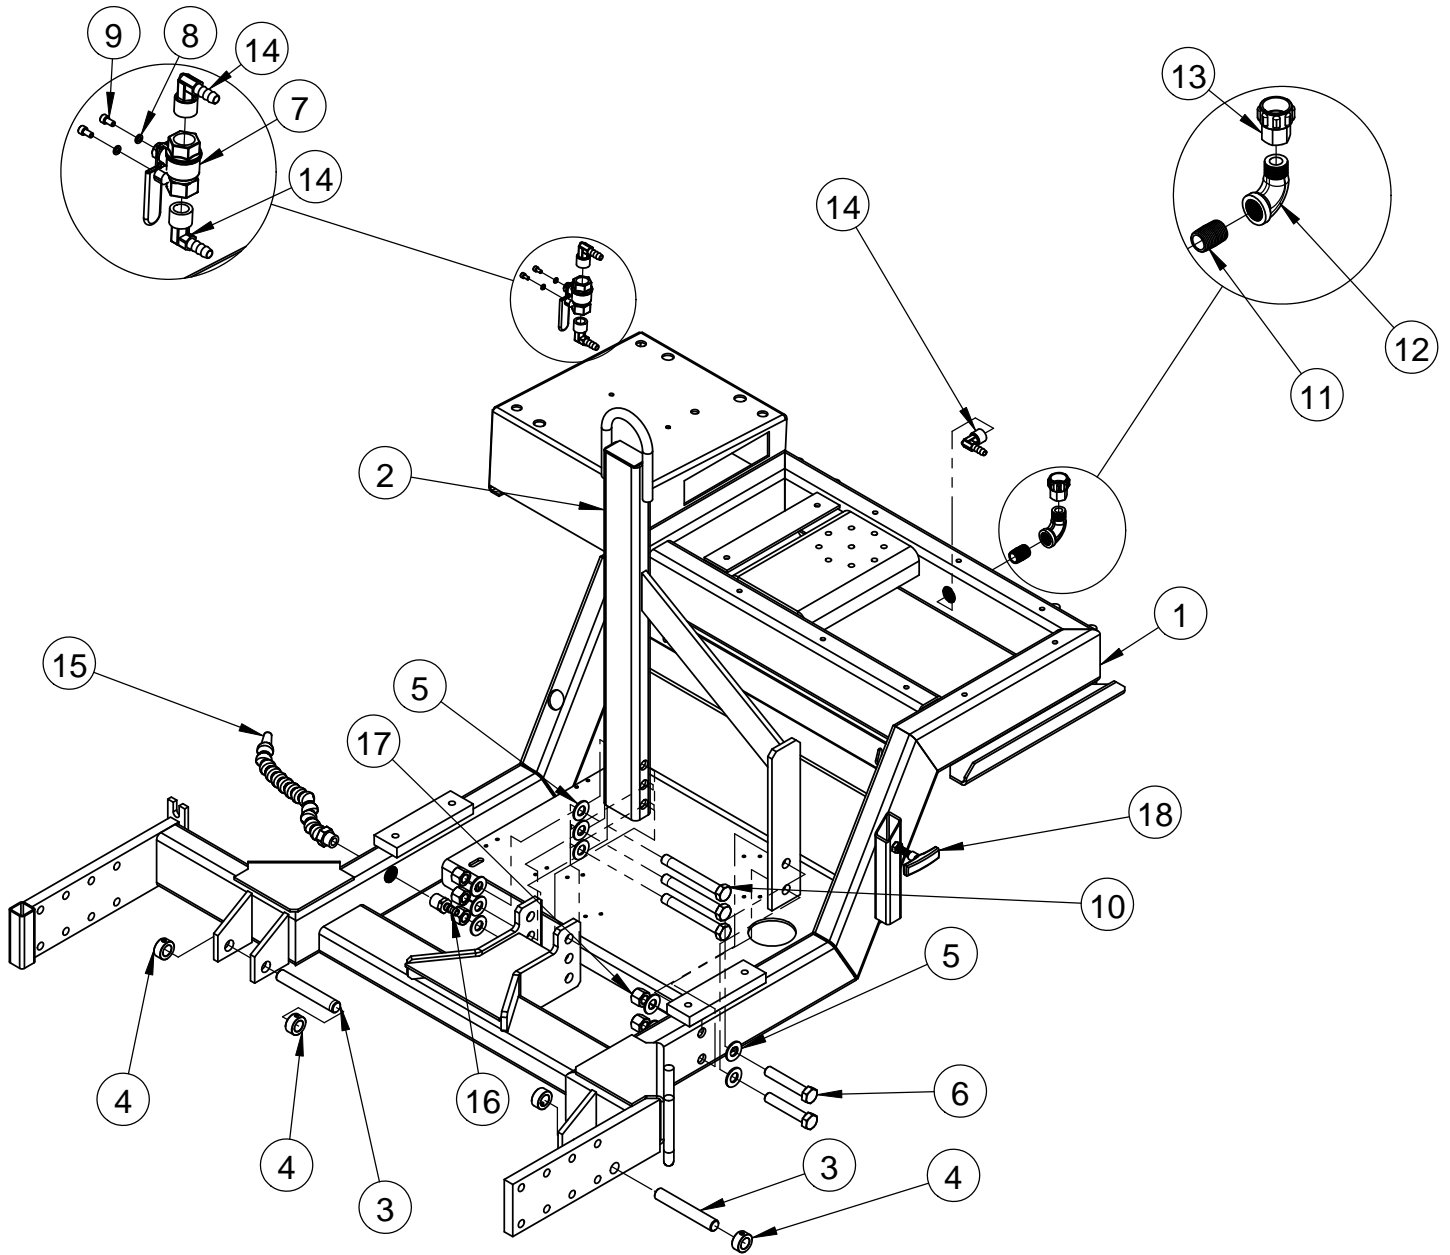

**DIAMOND**  
**PRODUCTS**

**CONCRETE SAW**  
**PARTS LIST**

**MODEL:**  
**CC7878 EZ-RIDER**

(November 2009)

PART#: 1801106

 **WARNING** 

**The engine exhaust from this product  
Contains chemicals known to the  
State of California to cause cancer,  
birth defects or other reproductive harm.**

## Table of Contents

---

Frame components.....	4
Oil Filter Detail View.....	6
Manifold Block Assembly.....	7
Wheel Assembly.....	8
Guide Assembly.....	9
Engine Components.....	10
Pump Assembly.....	12
Muffler Assembly.....	14
Air Filter Assembly.....	15
Belt.....	16
Blade Shaft Assembly.....	17
Lift Assembly.....	18
Seat Components.....	20
Rear Drive Components.....	22
Blade Guard and Belt Guard.....	24
Fuel and Hydraulic Components.....	26
PTO Assembly.....	28
20" Blade Guard Assembly.....	30
14" Blade Guard Assembly.....	32
Console Components.....	34
Steering Control Unit Assembly.....	36
Hydraulic Lift Pump Assembly.....	38
Hub Assembly.....	39
Electrical Schematic.....	40
Hydraulic Components.....	41
Decal Set.....	42
Additional Decals.....	43
Notes.....	44
Warranty.....	48

### **Frame Components #6046003**

ITEM	PART NO.	QTY	DESCRIPTION
1	6043272	1	Frame Weldment
2	6043276	1	Lift Frame
3	6043271	2	Pin, Cylinder Long
4	2400615	4	Set Collar, 3/4"
5	2900002	10	Flat Washer, 5/8" SAE
6	2900099	2	Cap Screw, Hex Hd., 5/8-11 x 3-1/2"
7	3200026	2	Water Valve, 1/2" FPT
8	2900038	4	Lock Washer, #10 Split
9	2900117	4	Cap Screw, Soc. Hd., #10-24 x 3/8"
10	2900502	3	Cap Screw, Hex Hd., 5/8-11 x 5"
11	3200008	1	Close Nipple, 1/2" NPT
12	3200013	1	Street Elbow, 1/2" NPT
13	3200022	1	Fitting, 1/2" F. Pipe to 3/4" F. Garden
14	3200516	5	1/2" X 3/8" Hose Barb
15	2501548	1	Spray Hose Assembly
16	3200517	1	1/2"X3/8" Hose Barb Strait (Brass)
17	2900135	5	Lock Nut, 5/8-11 Nylon
18	2400199	1	Locking Knob 3/8 Stud