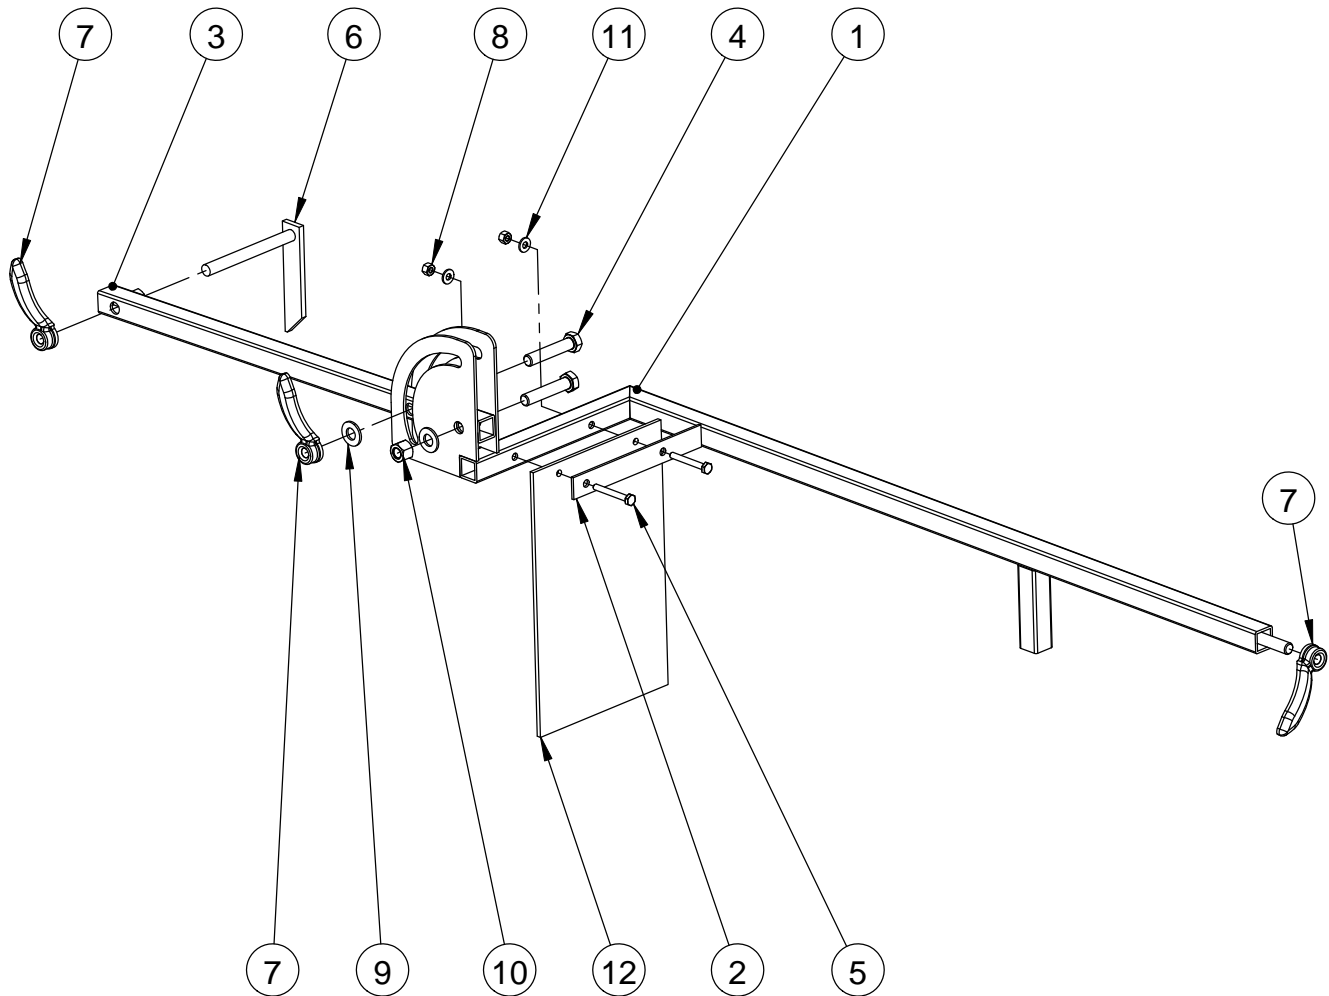

## Manifold Block Assembly #6046023

ITEM	PART NO.	QTY	DESCRIPTION
1	6043297	2	Manifold Block Assembly
2	3200286	2	Adapter, 1/2" O-Ring to 1/2" M. JIC
3	3200285	2	Elbow, 1/2" O-Ring to 1/2" Male JIC
4	3202157	1	Hyd Hose Rear Wheel Motor to Left Manifold Port
5	3202156	1	Hyd Hose Front Wheel Motor to Right Manifold Port
6	2900024	2	Lock Washer, 1/4" Split
7	6046031	1	Manifold Hold Down
8	2900294	2	Cap Screw, Hex Hd., 1/4-20 x 2"
9	2900009	2	Flat Washer, 1/4" SAE
10	2400199	1	Locking Knob 3/8 Stud

## Wheel Assembly #6046024

ITEM	PART NO.	QTY	DESCRIPTION
1	6043277	1	Axle Spindle Weldment
2	2900058	8	Flat Washer, 1/2" SAE
3	2900811	4	Cap Screw, Hex Hd., 1/2-13 x 2-1/2"
4	2900026	4	Lock Nut, 1/2-13 Nylon
5	6043274	1	Hub Assembly CC7878
6	6043306	1	Wheel Assembly
7	2900975	5	Lug Nut, 1/2-20
8	2707220	1	Hex Nut, 1"-14 Slotted
9	2900971	1	1/8"X2" Cotter Pin
10	2400199	1	Locking Knob 3/8 Stud

## Guide Assembly #6043240

ITEM	PART NO.	QTY.	DESCRIPTION
1	6043239	1	Guide Assembly
2	6043241	1	Slurry Flap Retainer
3	6043238	1	Indicator Arm Weldment
4	2900811	2	Cap Screw, Hex Hd., 1/2-13 x 2-1/2"
5	2900294	2	Cap Screw, Hex Hd., 1/4-20 x 2"
6	6043429	1	Rear Line Pointer
7	2501505	3	1/2" Handle Nut
8	2900010	2	Lock Nut, 1/4-20 Nylon
9	2900058	4	Flat Washer, 1/2" SAE
10	2900026	1	Lock Nut, 1/2-13 Nylon
11	2900009	2	Flat Washer, 1/4" SAE
12	6043242	1	Slurry Flap