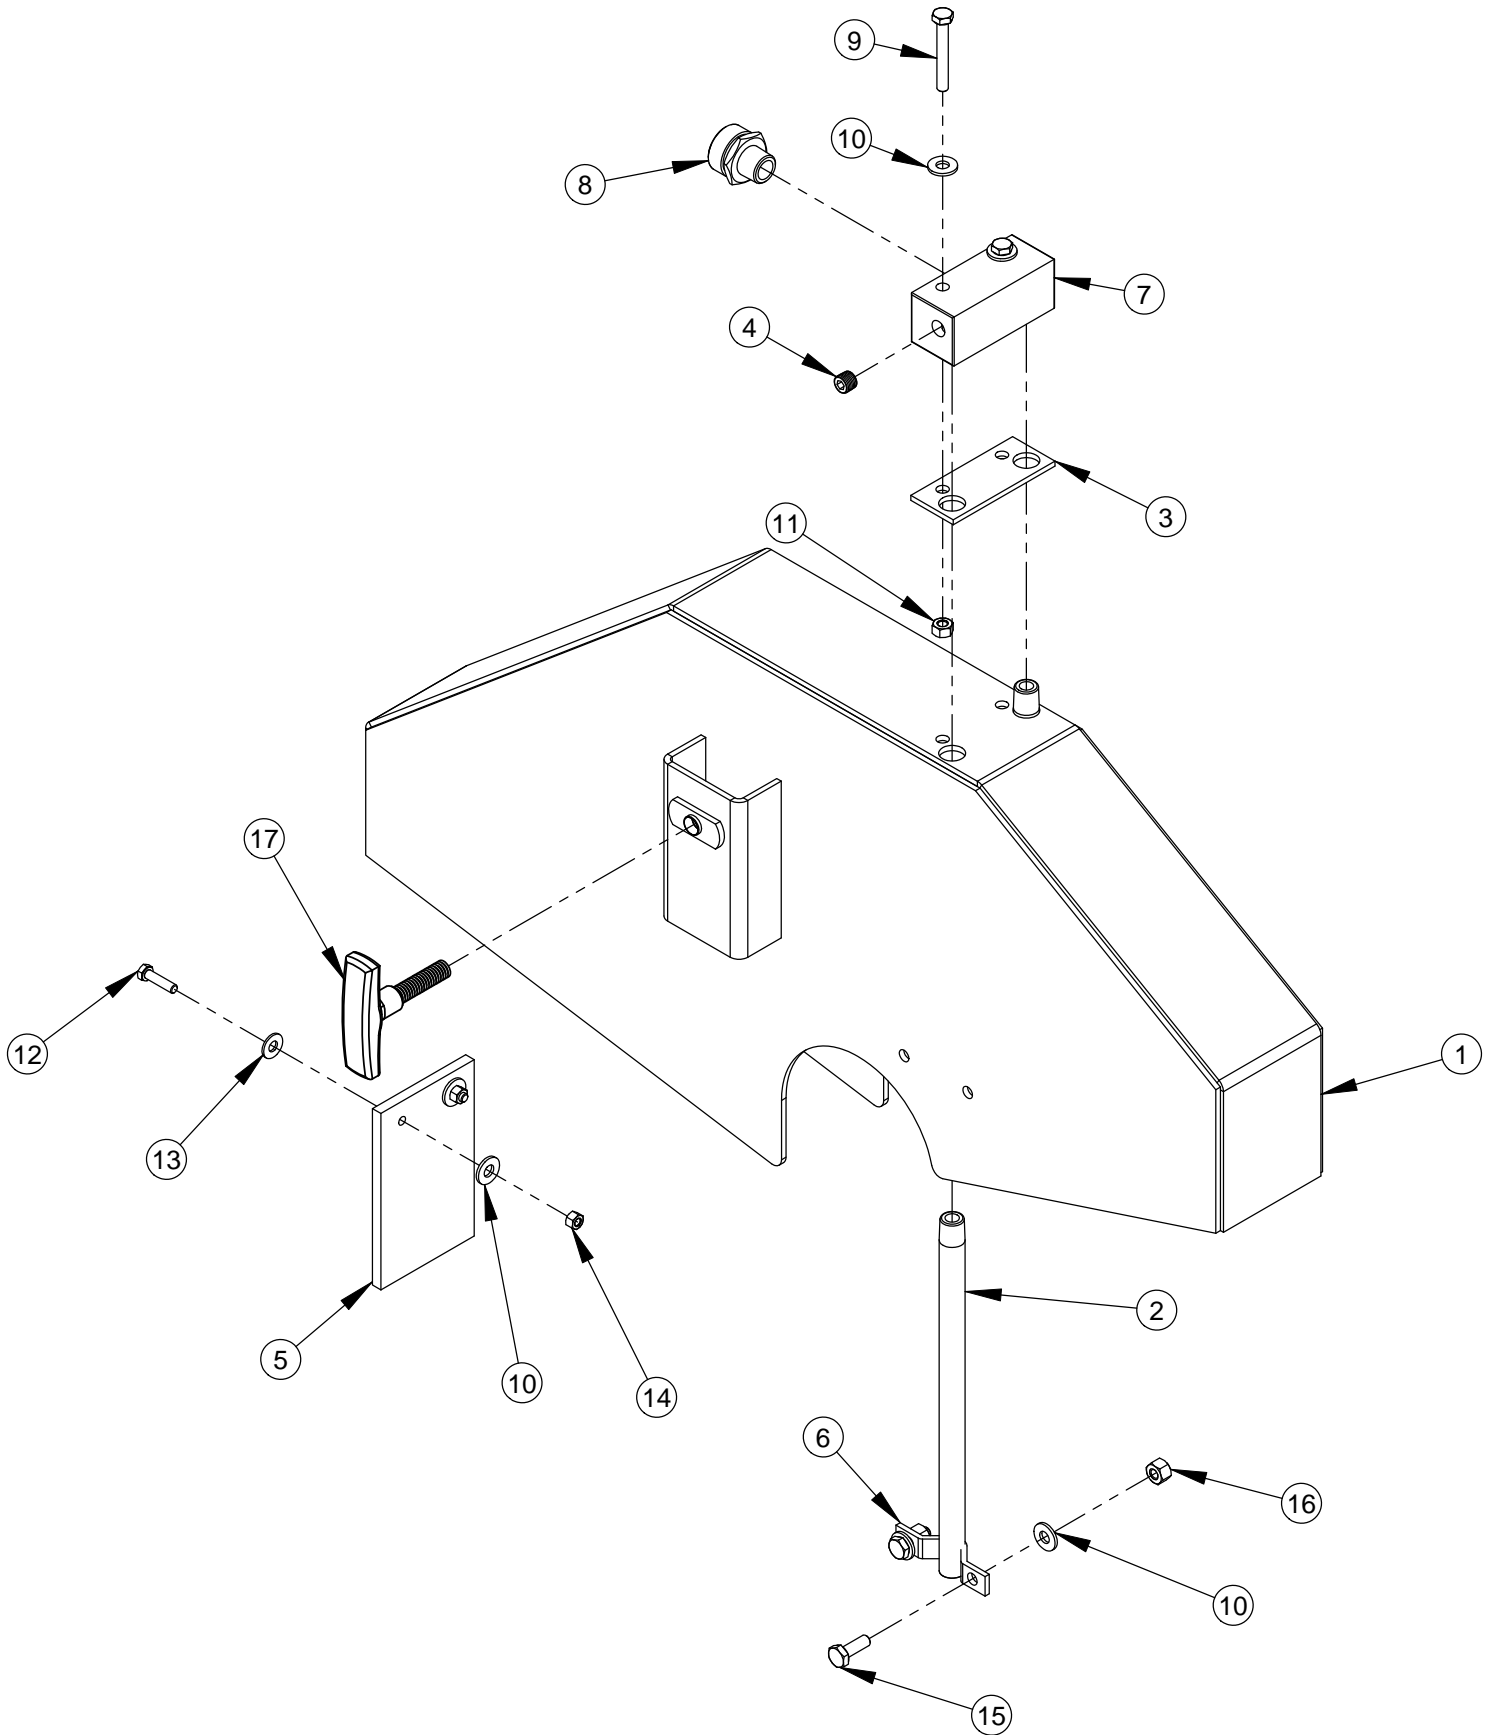

20" Blade Guard Assembly #6043368

20" Blade Guard Assembly #6043368

ITEM	PART NO.	QTY.	DESCRIPTION
1	6047214	1	20" Blade Guard Weldment
2	6010085	2	Water Tube for 20" Guard
3	2500829	1	Water Manifold Gasket
4	3200001	3	Plug, 1/8" NPT
5	6048039	1	Splash Flap
6	6048155	2	Water Tube Clamp
7	6048123	1	Water Manifold
8	3200002	1	Fitting, 3/4" M. Pipe to 3/4" M. Garden
9	2900244	2	Cap Screw, Hex Hd., M6 x 45mm
10	2900009	8	Flat Washer, 1/4" SAE
11	2900302	2	Lock Nut, M6 Nylon
12	2900309	2	Cap Screw, Hex Hd., M5 x 20mm
13	2900016	2	Flat Washer, #10 USS
14	2900301	2	Lock Nut, M5 Nylon
15	2900144	4	Cap Screw, Hex Hd., 1/4-20 x 3/4"
16	2900010	4	Lock Nut, 1/4-20 Nylon
17	2400199	1	Locking Knob 3/8 Stud