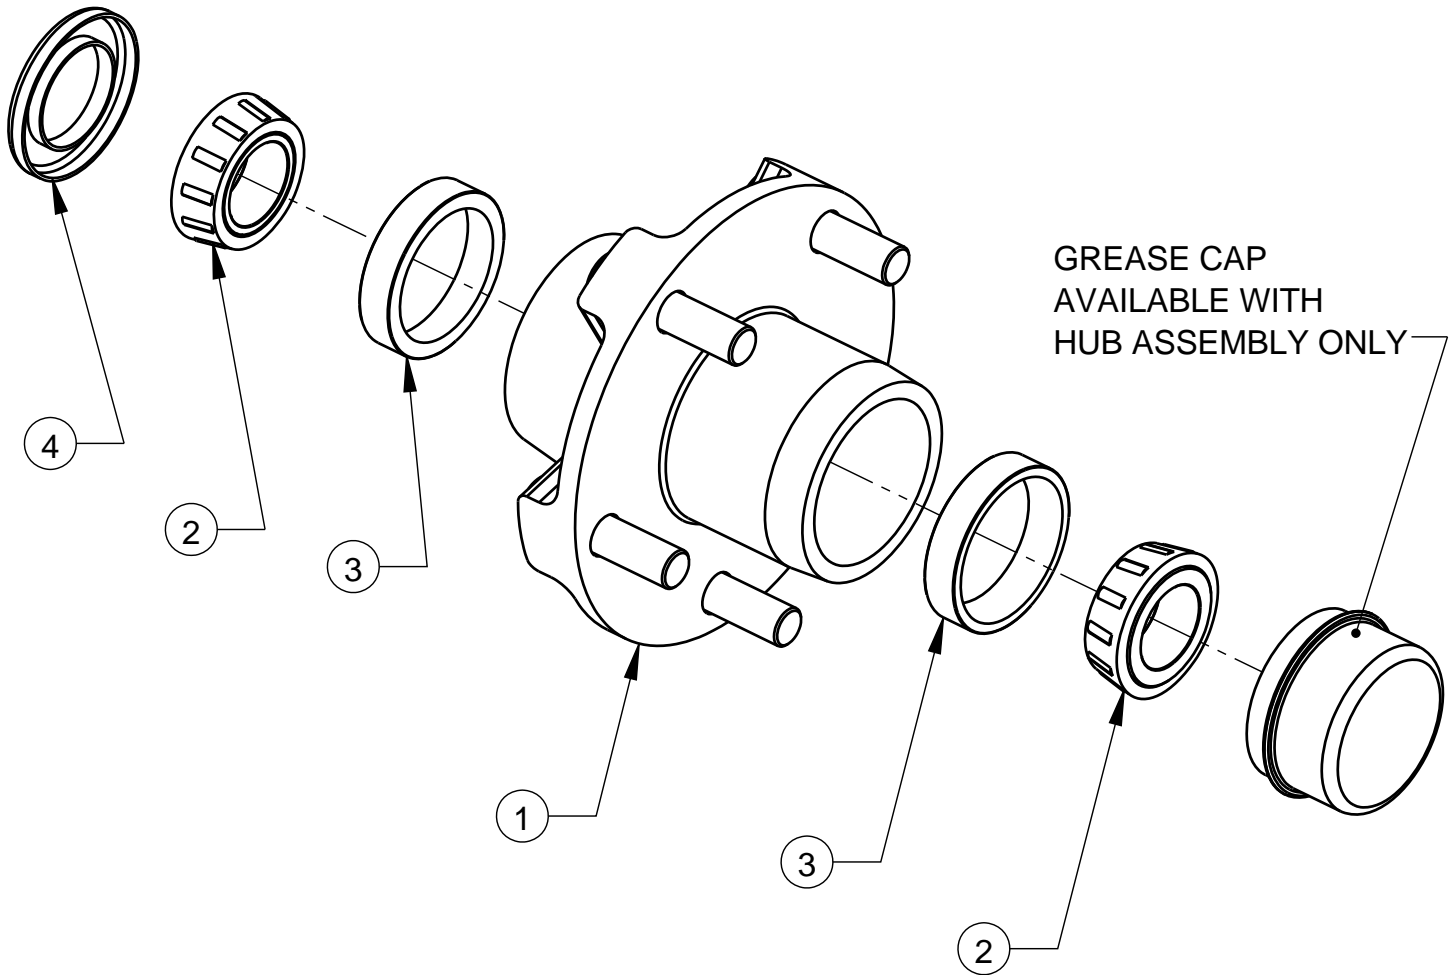

Hub Assembly #6043274

ITEM	PART NO.	.QTY.	DESCRIPTION
1	6043274	1	Hub
2	2501221	2	Taper-Roller Bearing
3	2501222	2	Bearing cup
4	2501223	1	Lip Seal

*Apply grease to taper bearings before assembly

**A replacement kit consisting of two taper bearings and one seal is available as part number 6043612