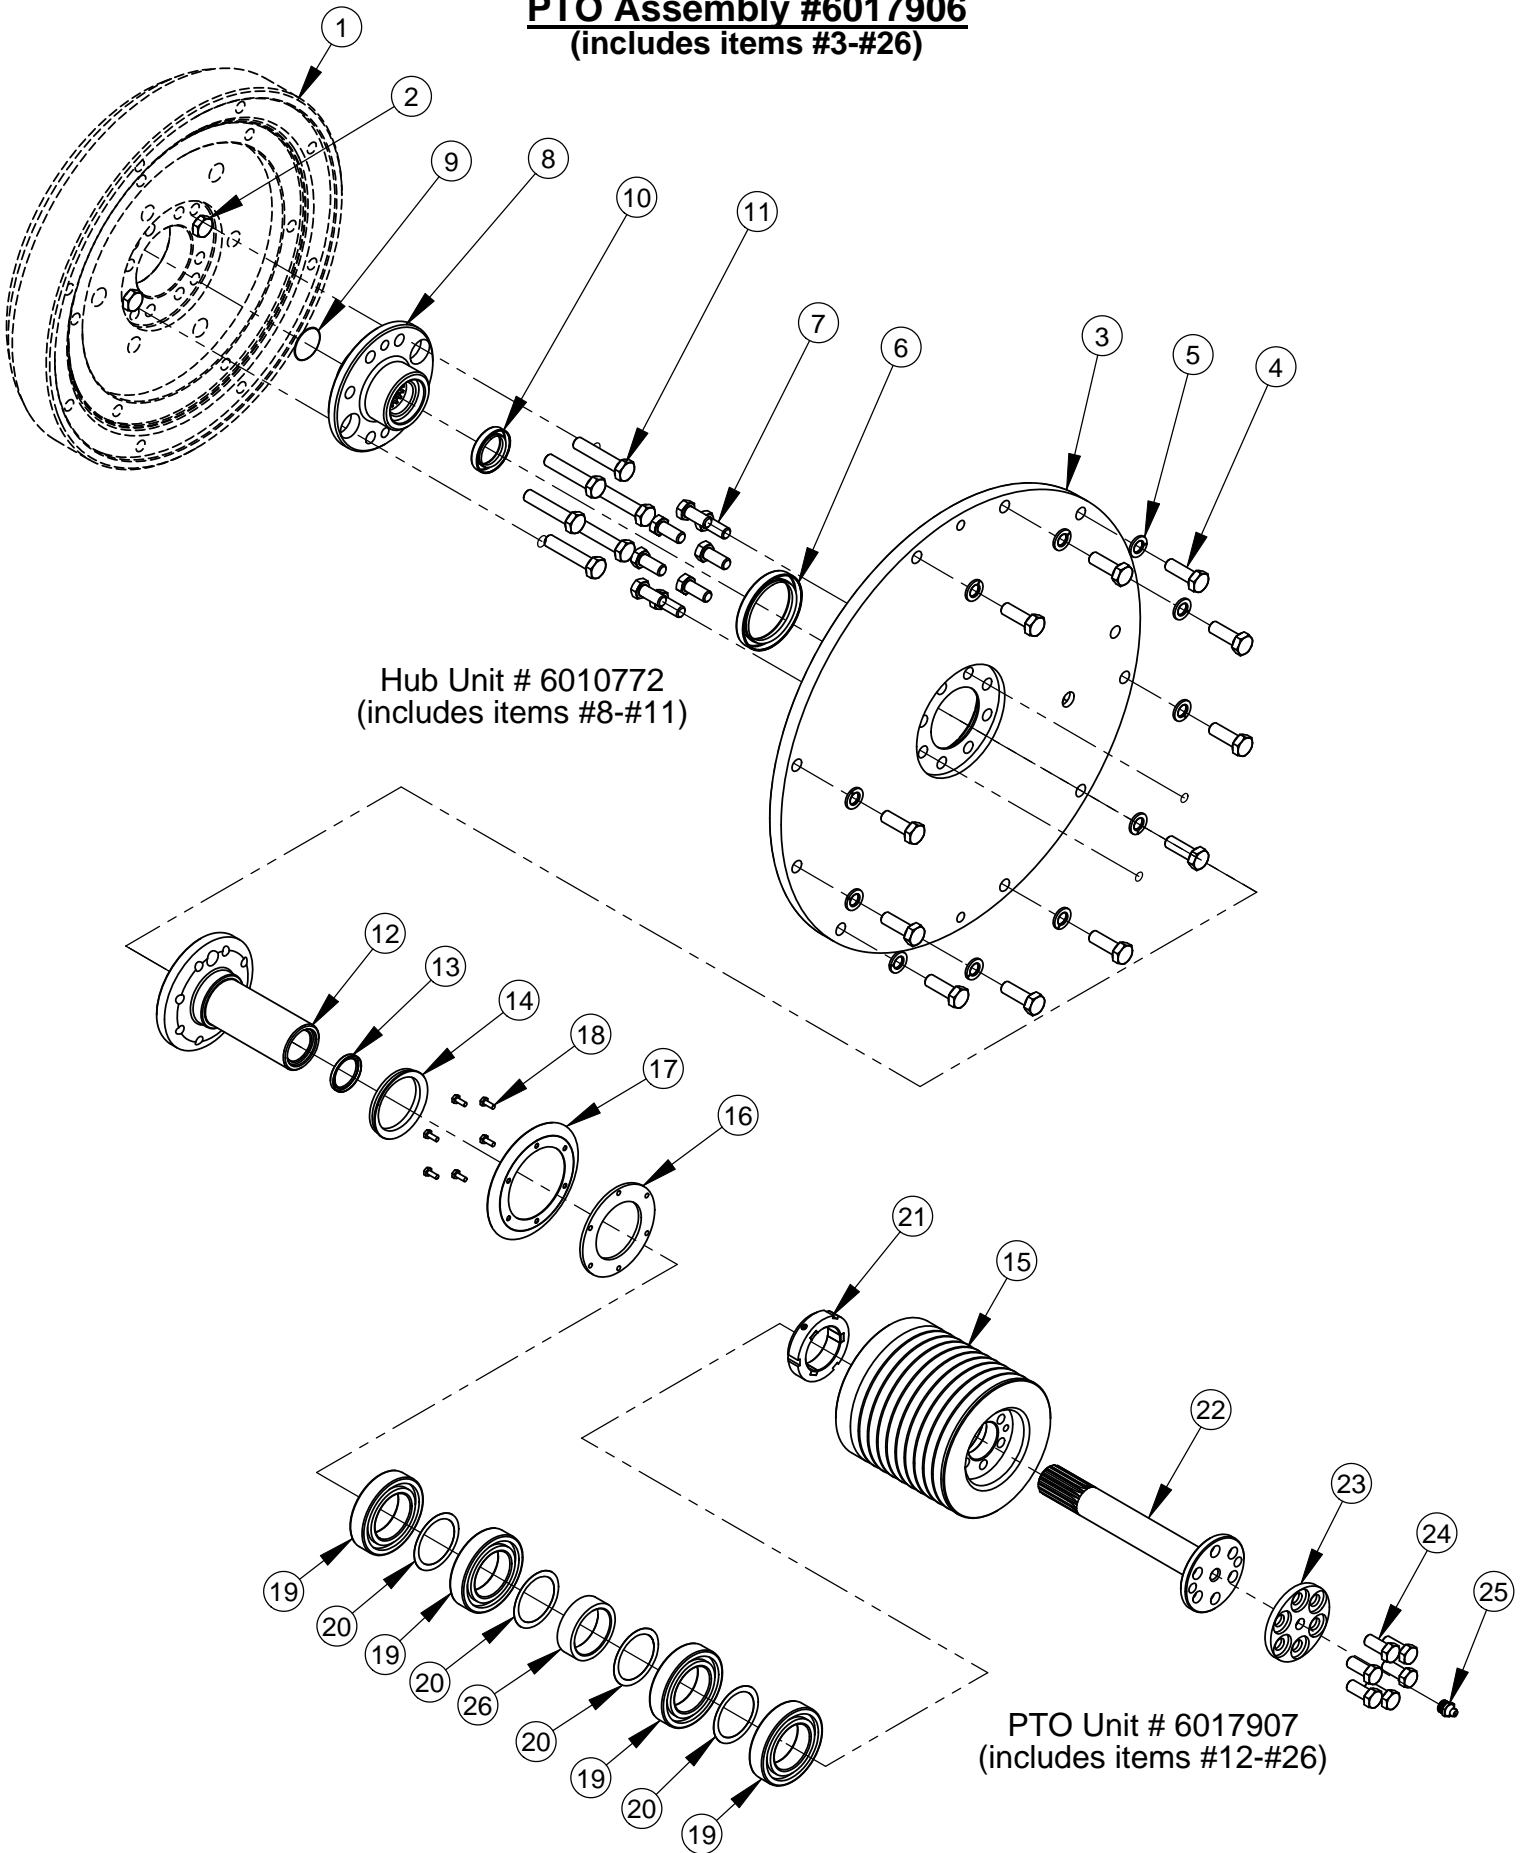

PTO Assembly #6017906
(includes items #3-#26)

PTO Assembly #6017906
(includes items #3-#26)

ITEM NO.	PART NUMBER	QTY.	DESCRIPTION
1	2701276	1	Flywheel, Deutz Engine
2	2702756	2	Cap Screw, Hex Hd., M10-1.0 x 40mm
3	6010352	1	Inner Ring Support
4	2900223	11	Cap Screw, Hex Hd., M10 x 30mm
5	2900321	11	Lock Washer, M10 Split
6	2501983	1	Seal, 2" x 2-5/8" x 5/16"
7	2900621	8	Cap Screw, Hex Hd., 3/8-16 x 7/8"
8	2501721	1	Coupling Hub
9	2501670	1	Hubbard Plug, 1-1/8"
10	2501714	1	Seal, 1" x 1-1/2" x 1/4"
11	2900633	6	Cap Screw, Hex Hd., M10-1.0 x 50mm
12	2501717	1	Shaft Support Sleeve
13	2501984	1	Seal, 1" x 1-1/4" x 1/8"
14	2500751	1	Seal, 1-3/4" V-Ring
15	2501789	1	Sheave, 4.75 x 10 Groove
16	2501719	1	Bearing Retainer Plate
17	2501998	1	Grease Slinger Disc
18	2900624	6	Machine Screw, Hex Hd., #6-32 x 3/8"
19	2501986	4	Ball Bearing, 40mm x 68mm x 15mm
20	2501747	4	Shim, 40mm x 50mm x 0.1mm
21	2900654	1	Bearing Lock Nut, 1-9/16"-18
22	2501720	1	Splined Drive Shaft
23	2501985	1	Grease Disc
24	2900954	6	Cap Screw, Hex Hd., 3/8-24 x 7/8"
25	2900062	1	Grease Fitting, 1/8" NPT
26	6046020	1	PTO Bearing Spacer