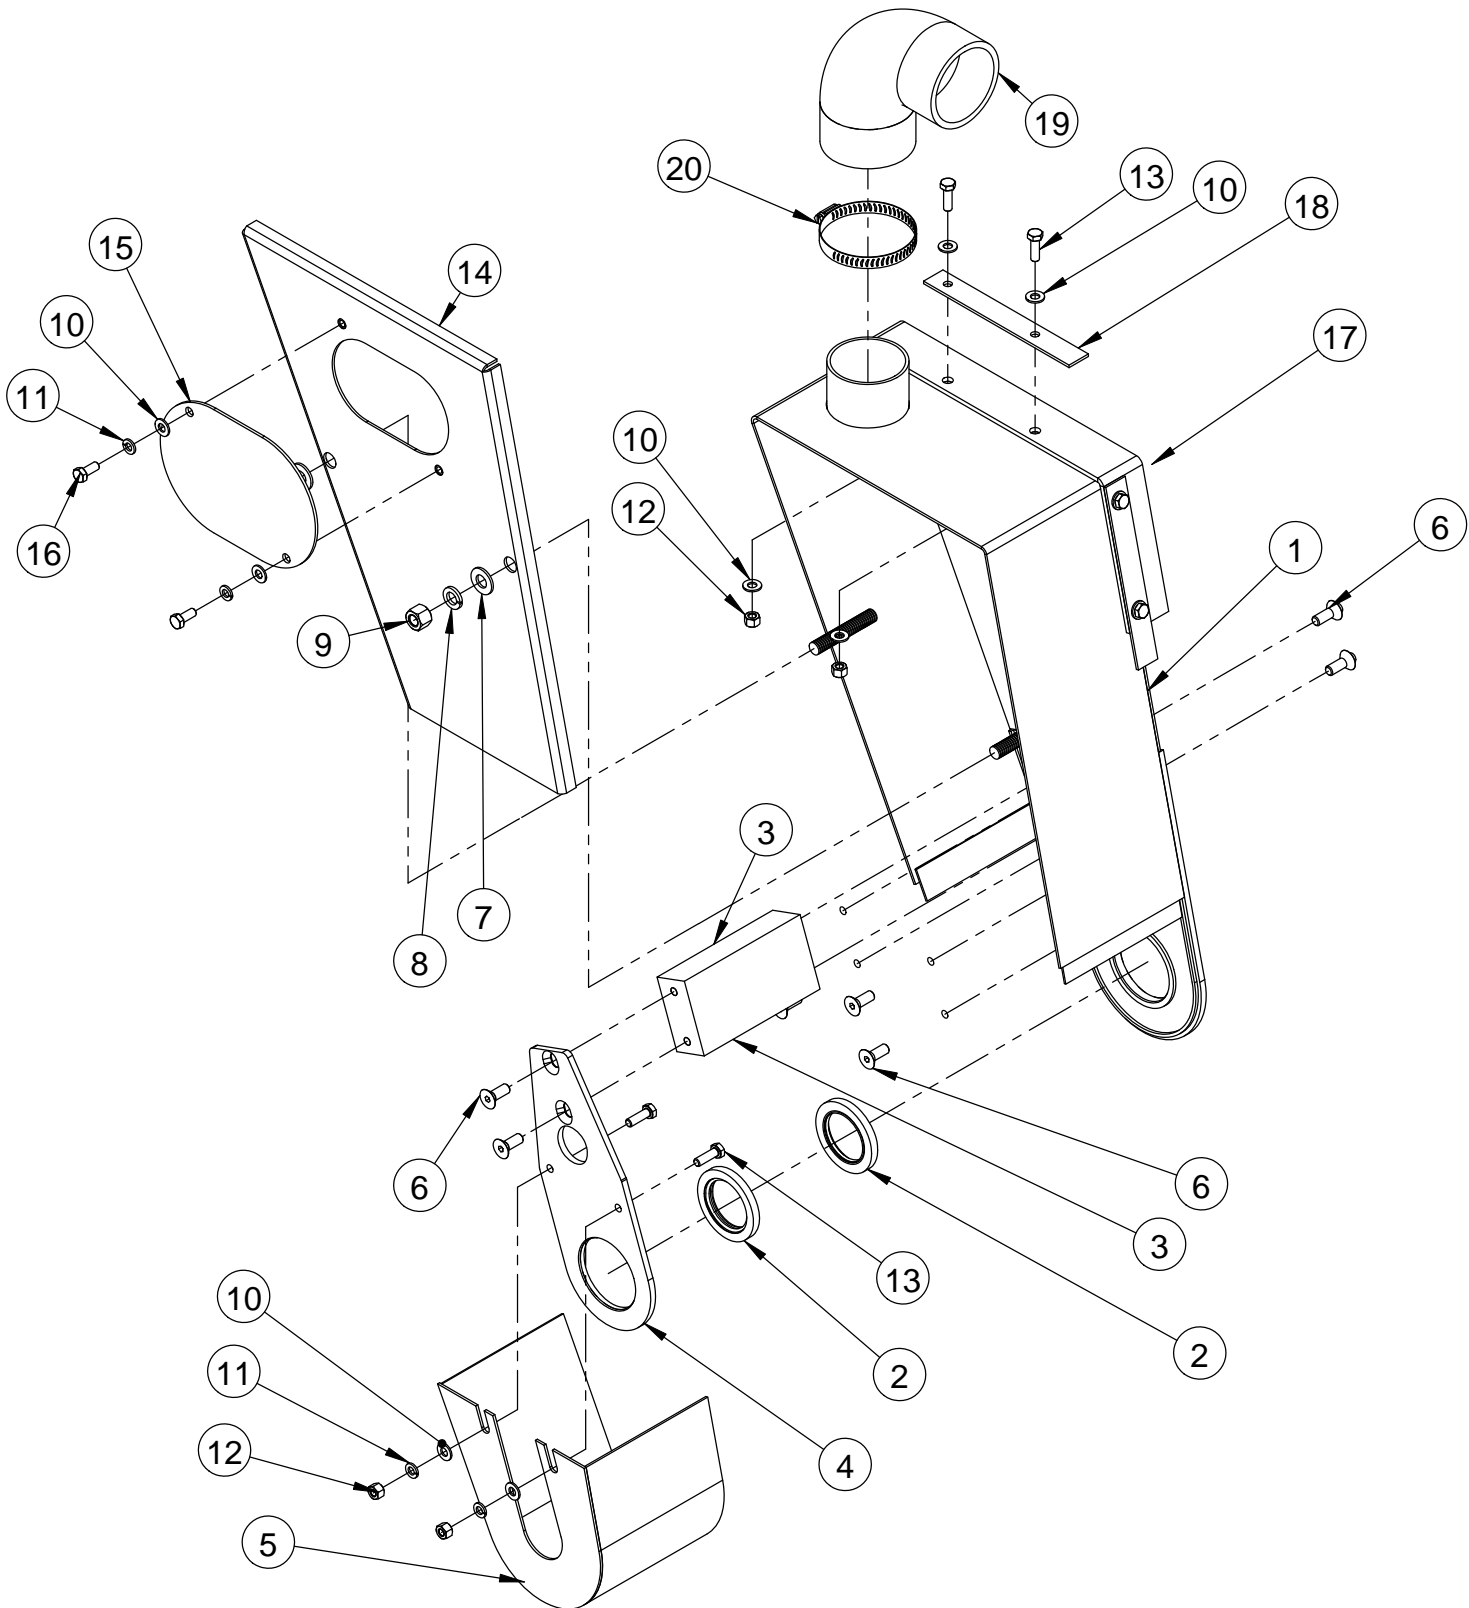

Belt Guard and Blade Guard #6046011

Belt Guard and Blade Guard #6046011

ITEM	PART NO.	QTY.	DESCRIPTION
1	6043253	1	Belt Guard Weldment
2	2503702	2	Oil Seal
3	6043366	1	Spacer Bar
4	6043367	1	Outer Seal Plate
5	6043254	1	Lower Beltguard
6	2900235	8	Cap Screw, Flat Hd., 3/8-16 x 1"
7	2900058	2	Flat Washer, 1/2" SAE
8	2900084	2	Lock Washer, 1/2" Split
9	2900026	2	Lock Nut, 1/2-13 Nylon
10	2900022	16	Flat Washer, 5/16" SAE
11	2900031	4	Lock Washer, 5/16" Split
12	2900039	8	Lock Nut, 5/16-18 Nylon
13	2900138	8	Cap Screw, Hex Hd., 5/16-18 x 1"
14	6046019	1	Beltguard Cover Assembly
15	6045116	1	PTO Cover Plate
16	2900019	2	Cap Screw, Hex Hd., 5/16-18 x 3/4"
17	6045181	1	Belt Guard Flap
18	6043241	3	Slurry Flap Retainer
19	2500669	1	Hose Elbow, 3" I.D.
20	3200197	1	Hose Clamp #52