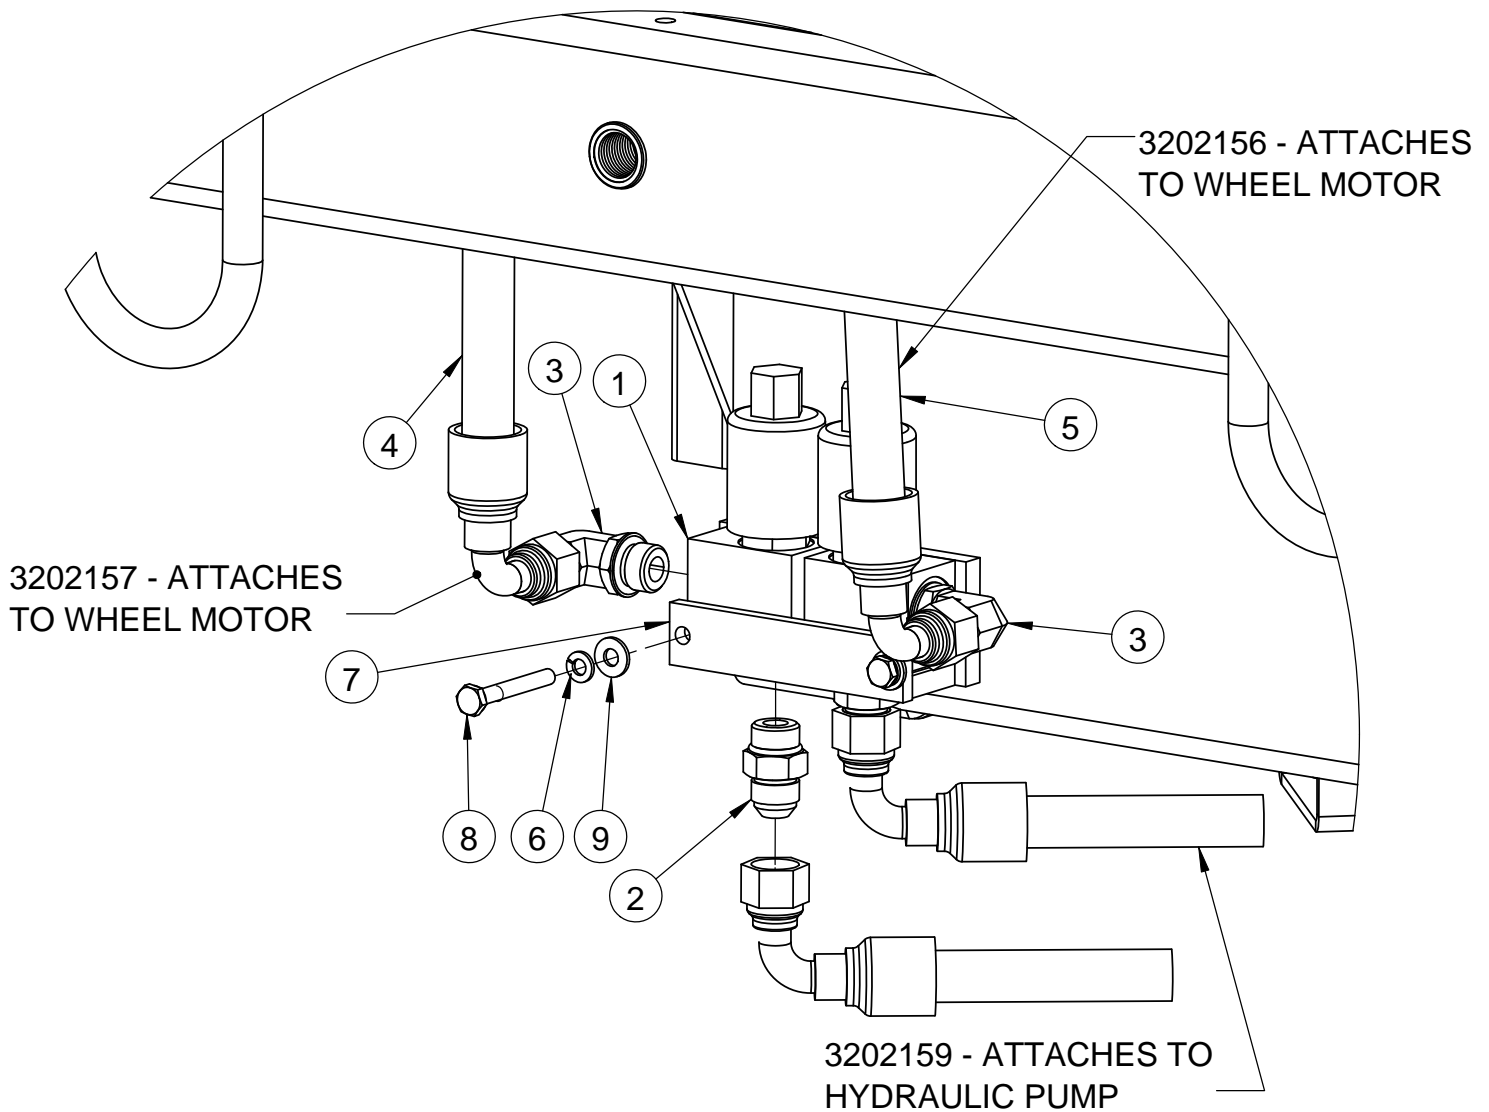

Manifold Block Assembly #6046023

ITEM	PART NO.	QTY	DESCRIPTION
1	6043297	2	Manifold Block Assembly
2	3200286	2	Adapter, 1/2" O-Ring to 1/2" M. JIC
3	3200285	2	Elbow, 1/2" O-Ring to 1/2" Male JIC
4	3202157	1	Hyd Hose Rear Wheel Motor to Left Manifold Port
5	3202156	1	Hyd Hose Front Wheel Motor to Right Manifold Port
6	2900024	2	Lock Washer, 1/4" Split
7	6046031	1	Manifold Hold Down
8	2900294	2	Cap Screw, Hex Hd., 1/4-20 x 2"
9	2900009	2	Flat Washer, 1/4" SAE
10	2400199	1	Locking Knob 3/8 Stud