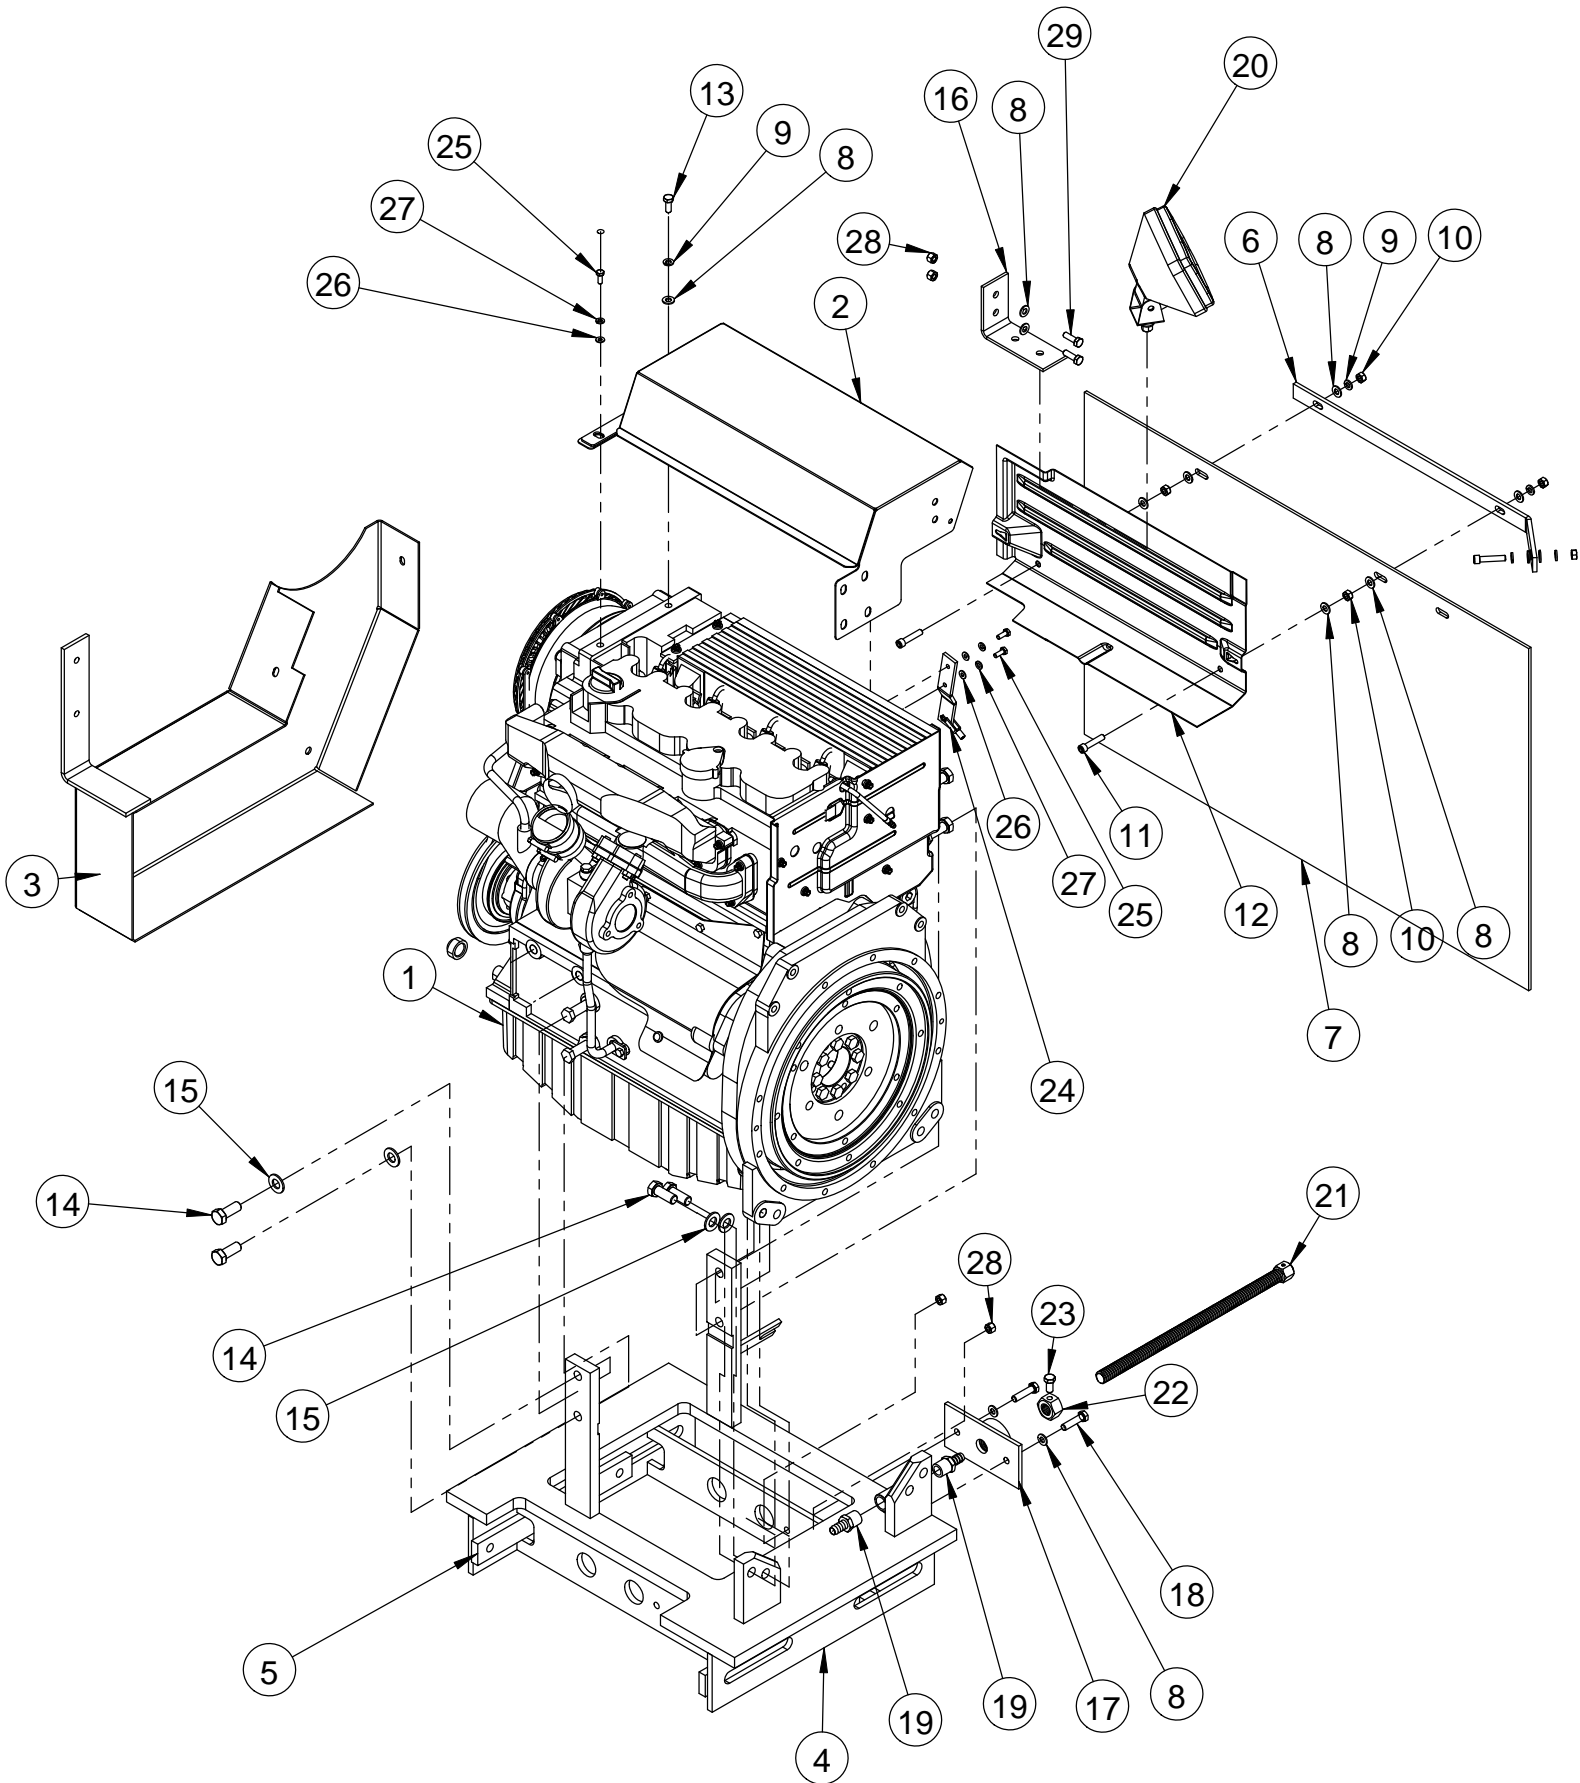

Engine Components #6046004

Engine Components #6046004

ITEM	PART NO.	QTY	DESCRIPTION
1	2600543	1	78HP Deutz Diesel Engine
2	6043268	1	Blower Deflector Weldment
3	6043279	1	Pump Beltguard Weldment
4	6043270	1	Engine Mount Weldment
5	6043267	2	Retaining Bar
6	6043605	1	Retaining Bar Spray Flap
7	6043490	1	Spray Flap Engine
8	2900022	15	Flat Washer, 5/16" SAE
9	2900031	7	Lock Washer, 5/16" Split
10	2900141	5	Hex Nut, 5/16-18
11	2900233	3	Cap Screw, Soc. Hd., 5/16-18 x 1-1/2"
12	6046015	1	Cover Deutz Diesel Engine
13	2900329	1	Capscrew, Hex Hd., M8 x 20mm
14	2900349	8	Cap Screw, Hex Hd., M14 x 35mm
15	2900651	8	Flat Washer, 9/16"
16	6043269	1	Light Mount Plate
17	6046016	1	Adjustment Nut Weldment
18	2900029	2	Cap Screw, Hex Hd., 3/8-16 x 1-1/2"
19	3200020	2	Fitting, 1/2" MPT to 1/2" Hose Barb
20	2501517	1	Dual Beam Light
21	2501519	1	BELT ADJUSTER ROD ASSEMBLY
22	6043296	1	3/4" ACME NUT
23	2900196	1	Cap Screw, Hex Hd., 3/8-16 x 3/4"
24	6043264	1	Throttle Extension Plate
25	2900341	3	Cap Screw, Hex Hd., M6 x 16mm
26	2900016	3	Flat Washer, #10 USS
27	2900024	3	Lock Washer, 1/4" Split
28	2900039	4	Lock Nut, 5/16-18 Nylon
29	2900138	2	Cap Screw, Hex Hd., 5/16-18 x 1"
30	2501028	1	Clevis Assembly, 10-32