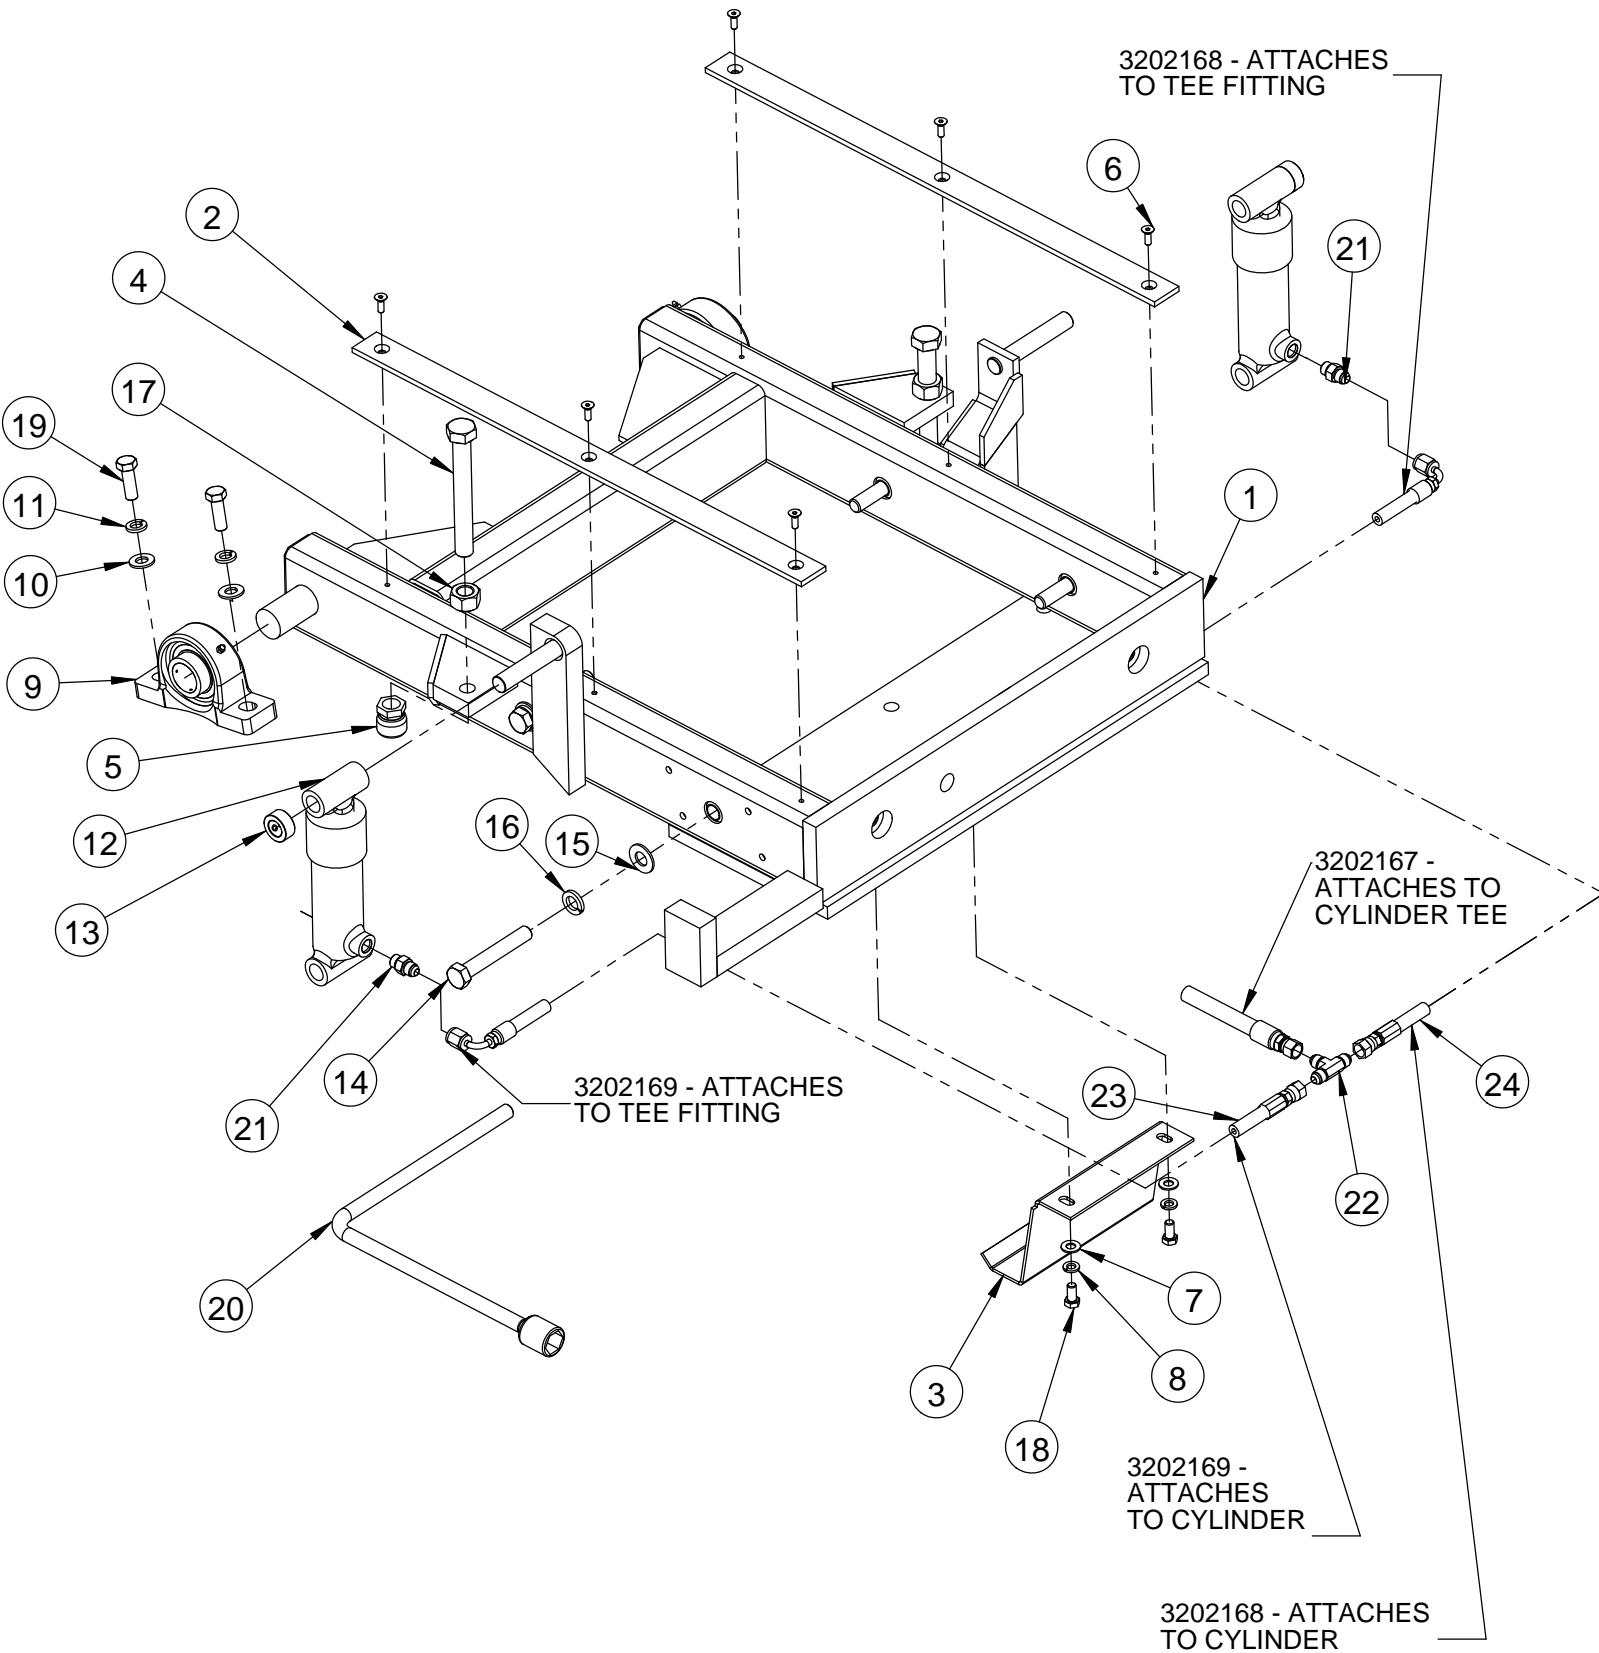

Lift Assembly #6046007

Lift Assembly #6046007

ITEM	PART NO.	QTY	DESCRIPTION
1	6043247	1	Frame Lift Weldment
2	6043249	2	Top Motor Slide
3	6043250	1	Arbor Shield Plate
4	2900480	2	Tap Bolt, Hex Hd., 3/4-10 x 6"
5	2900476	2	Swivel Pad Nut, 3/4-10
6	2900020	6	Cap Screw, Flat Hd., 1/4-20 x 3/4"
7	2900014	2	Flat Washer, 3/8" SAE
8	2900006	2	Lock Washer, 3/8" Split
9	2501531	2	Pillow Block Bearing, 1-3/8"
10	2900058	4	Flat Washer, 1/2" SAE
11	2900084	4	Lock Washer, 1/2" Split
12	2501541	2	Hydraulic Cylinder, 1-3/4" x 5"
13	2400615	2	Set Collar, 3/4"
14	2900146	4	Cap Screw, Hex Hd., 5/8-11 x 4"
15	2900002	4	Flat Washer, 5/8" SAE
16	2900113	4	Lock Washer, 5/8" Split
17	2900041	2	Hex Nut, 3/4-10
18	2900196	2	Cap Screw, Hex Hd., 3/8-16 x 3/4"
19	2900499	4	Cap Screw, Hex Hd., 1/2-13 x 1-1/2"
20	6043363	1	.937 X 90 Wrench
21	3200263	2	Adapter, 3/8" O-Ring to 3/8" M. JIC
22	3200268	1	3/8" Male JIC Union Tee
23	3202169	1	Hyd Hose Left Cylinder to "T" fitting
24	3202168	1	Hyd Hose Right Cylinder to "T" fitting