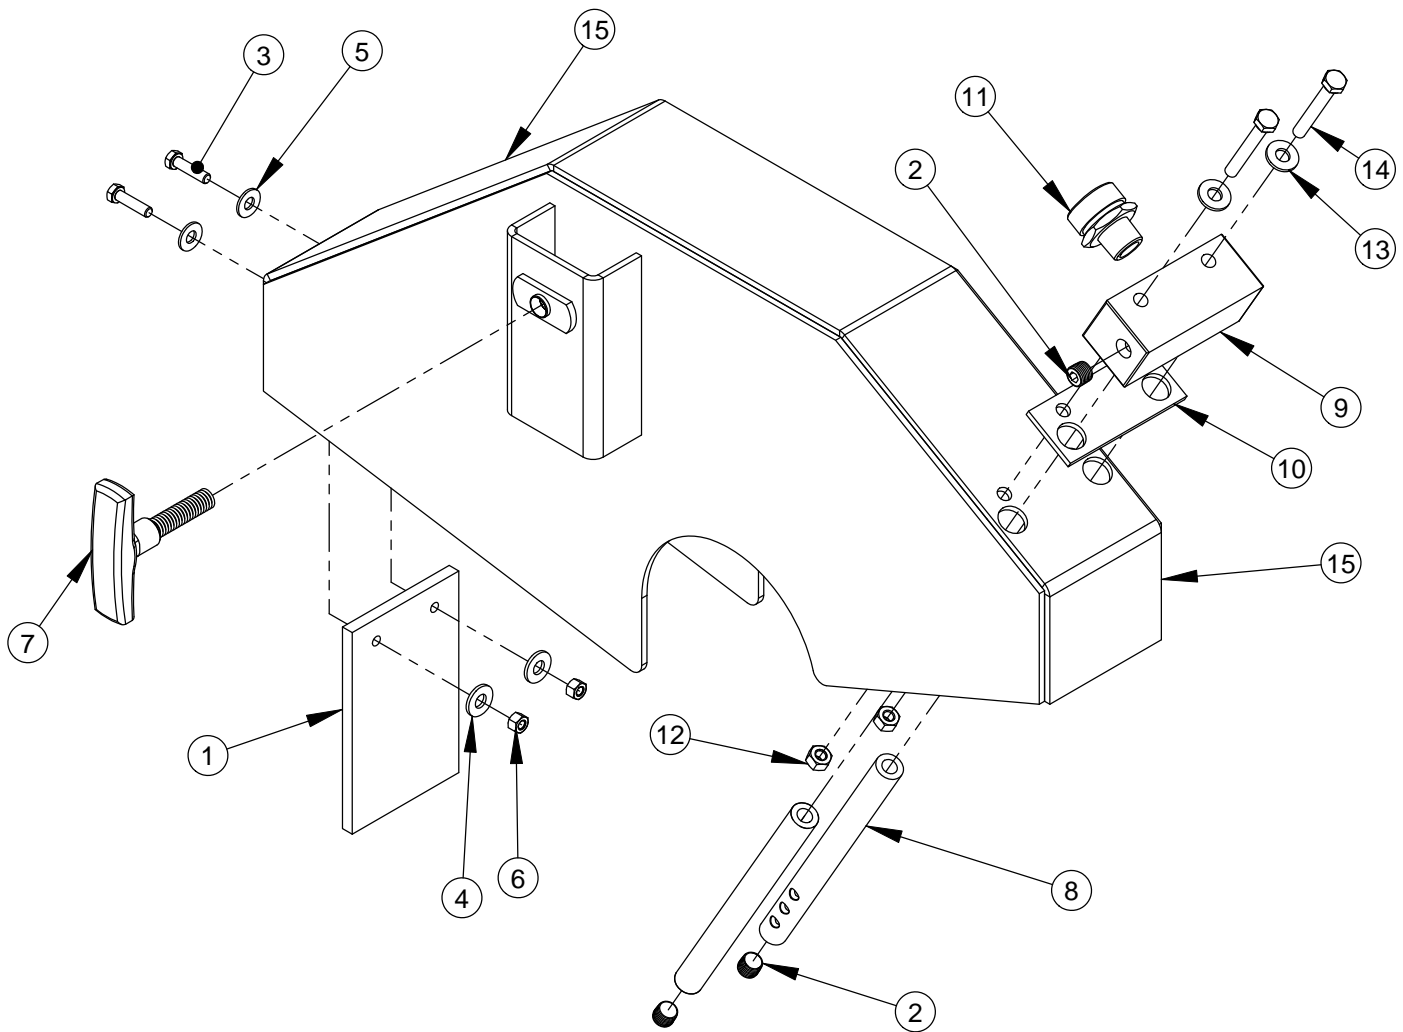

14" Blade Guard Assembly #6046030

14" Blade Guard Assembly #6046030

ITEM	PART NO.	QTY.	DESCRIPTION
1	6048039	1	Splash Flap
2	3200001	3	Plug, 1/8" NPT
3	2900309	2	Cap Screw, Hex Hd., M5 x 20mm
4	2900009	2	Flat Washer, 1/4" SAE
5	2900016	2	Flat Washer, #10 USS
6	2900301	2	Lock Nut, M5 Nylon
7	2400199	1	Locking Knob 3/8 Stud
8	6043289	2	14" Spray Tubes
9	6048123	1	Water Manifold
10	2500829	1	Water Manifold Gasket
11	3200002	1	Fitting, 3/4" M. Pipe to 3/4" M. Garden
12	2900302	2	Lock Nut, M6 Nylon
13	2900009	2	Flat Washer, 1/4" SAE
14	2900244	2	Cap Screw, Hex Hd., M6 x 45mm
15	6043288	1	14" Blade Guard Weldment