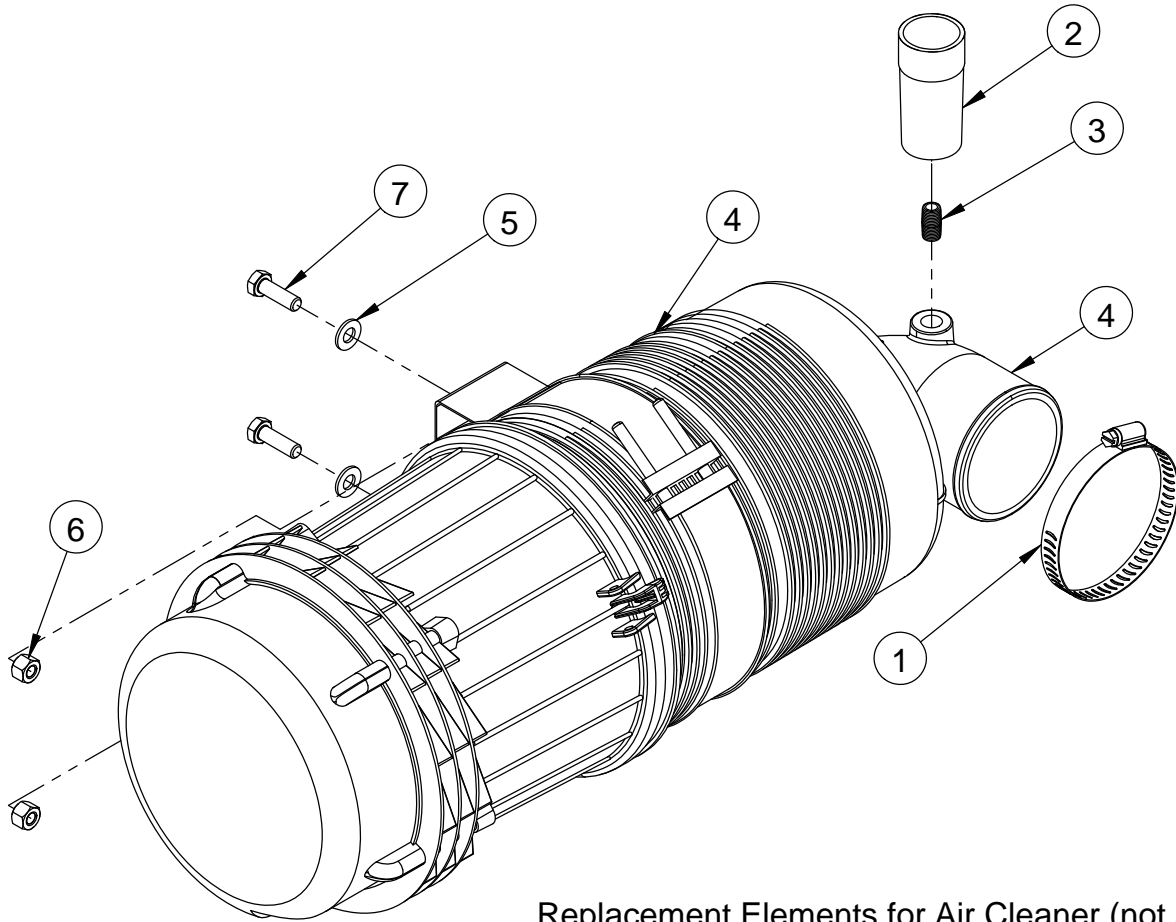

Air Filter Assembly #6046027

Replacement Elements for Air Cleaner (not shown)
2504024 - Outer Primary Filter
2504024 - Inner Safet Filter

ITEM	PART NO.	QTY	DESCRIPTION
1	3200197	1	Hose Clamp #52
2	2500423	1	Restriction Indicator
3	3200117	1	Close Nipple, 1/8" NPT
4	2501739	1	Air Cleaner with Pre-Cleaner
5	2900022	2	Flat Washer, 5/16" SAE
6	2900039	2	Lock Nut, 5/16-18 Nylon
7	2900138	2	Cap Screw, Hex Hd., 5/16-18 x 1"