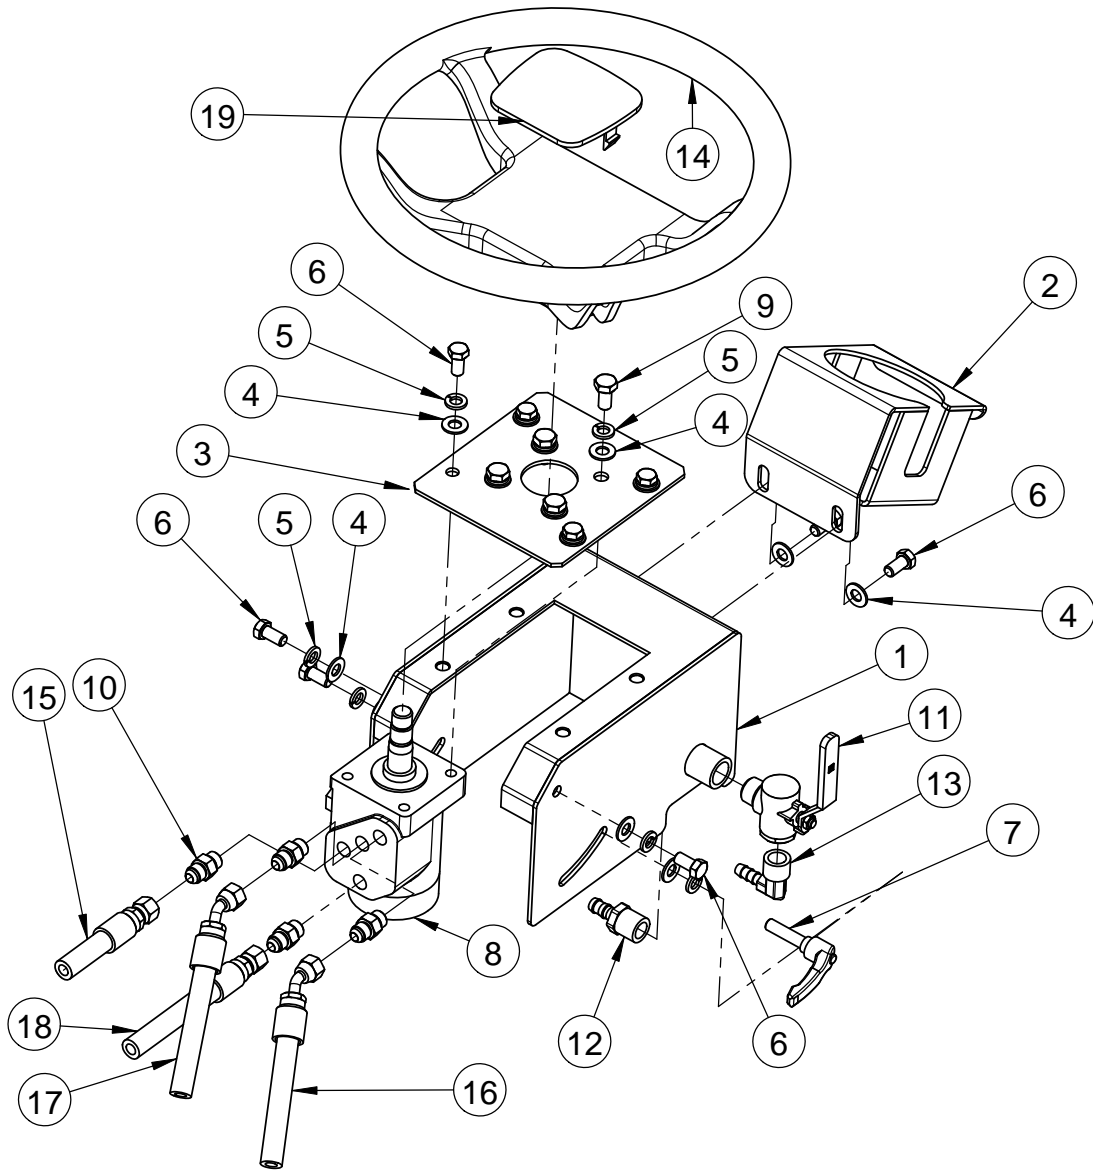

Steering Control Unit Assembly #6046029