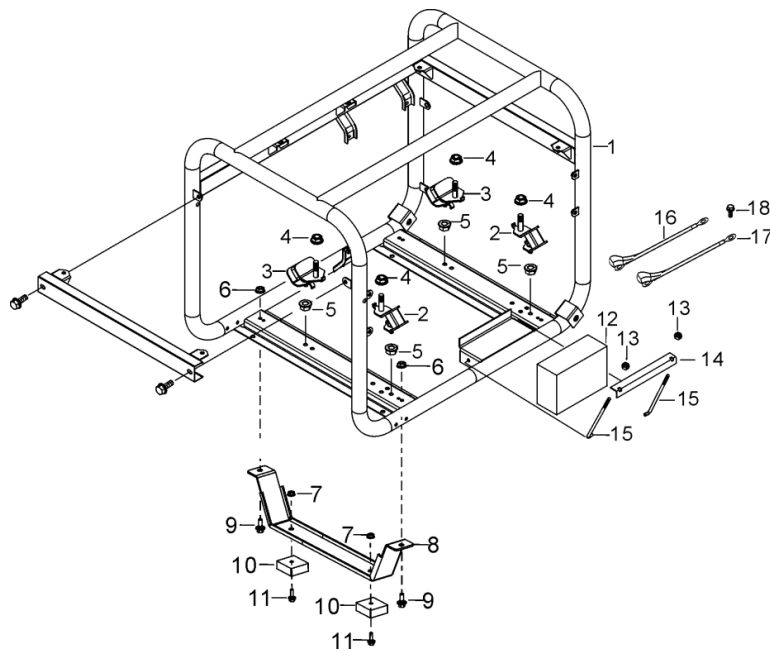

AIR FILTER

REF NO.	DESCRIPTION	QTY	PART NO.
10	CLEANER,AIR	1	85.571.258

FUEL TANK

REF NO.	DESCRIPTION	QTY	PART NO.
1	TANK, FUEL	1	85.571.259
7	COVER, FUEL TANK	1	85.571.260
20	COCK ASSY, FUEL	1	85.571.104
21	CLAMP	2	
22	TUBE	1	

GENERATOR

BE-6500ER

FLYWHEEL SUBASSEMBLY

REF NO.	DESCRIPTION	QTY	PART NO.
5	COIL, IGNITION	1	85.571.032
9	COIL SUBASSEMBLY, CHARGE	1	85.571.075

MOTOR STARTER ASSEMBLY

REF NO.	DESCRIPTION	QTY	PART NO.
1	MOTOR ASSY, STARTING	1	85.571.076

WHEEL ASSY, FRONT

REF NO.	DESCRIPTION	QTY	PART NO.
1	WHEEL, FRONT	2	85.571.261
2	NUT	2	
3	WASHER	2	
4	WASHER	2	
5	SHAFT, FRONT WHEEL	2	
6	NUT	2	

FRAME

REF NO.	DESCRIPTION	QTY	PART NO.	REF NO.	DESCRIPTION	QTY	PART NO.
7	NUT	2	85.571.261	2	CUSHION, ENGINE FRAME	2	85.571.078
8	SHOCK ABSORBER	2		3	CUSHION, ENGINE FRAME REAR	2	
9	BOLT	2		12	BATTERY	1	85.571.262
10	SEAT, ENGINE FRAME	2					
11	BOLT	2					

REF NO.	DESCRIPTION	QTY	PART NO.
1	SEAT, HANDLE TUBE CONNECTING	2	85.571.261
2	NUT	2	
3	BOLT	2	
4	TUBE HANDLE	2	
5	SLEEVE,HANDLE RUBBER	2	