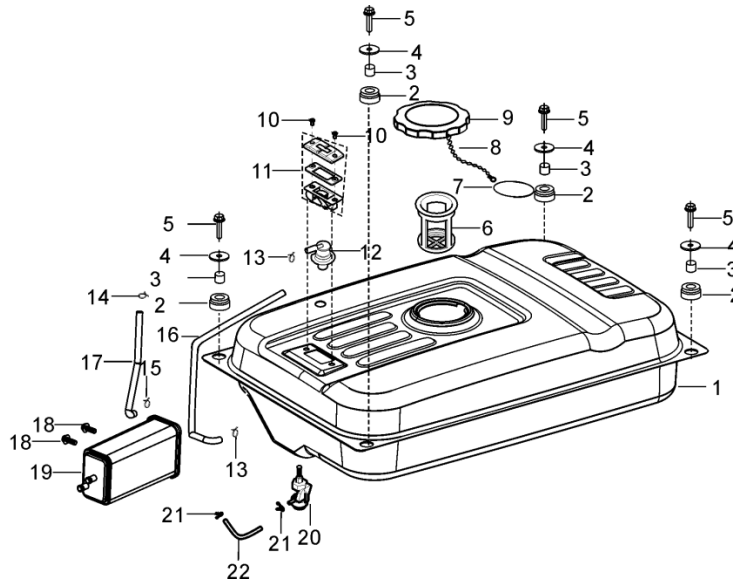

SHROUD

REF NO.	DESCRIPTION	QTY	PART NO.
1	SHROUD (YELLOW)	1	85.571.038

CARBURETOR ASSY

REF NO.	DESCRIPTION	QTY	PART NO.
1	CARBURETOR ASSY.	1	85.571.257
2	GASKET, AIR CLEANER	2	
3	GASKET, CARBURETOR	1	
4	PLATE, CARBURETOR INSULATOR	1	
5	GASKET, INLET	1	
7	CONTROL ASSY, CHOKE	1	85.571.248
30	VALVE, ONE WAY	1	

AIR FILTER

REF NO.	DESCRIPTION	QTY	PART NO.
10	CLEANER,AIR	1	85.571.258

FUEL TANK

REF NO.	DESCRIPTION	QTY	PART NO.
1	TANK, FUEL	1	85.571.259
7	COVER, FUEL TANK	1	85.571.260
20	COCK ASSY, FUEL	1	85.571.104
21	CLAMP	2	
22	TUBE	1	

WHEEL ASSY, FRONT

REF NO.	DESCRIPTION	QTY	PART NO.
1	WHEEL, FRONT	2	85.571.261
2	NUT	2	
3	WASHER	2	
4	WASHER	2	
5	SHAFT, FRONT WHEEL	2	
6	NUT	2	

FRAME

REF NO.	DESCRIPTION	QTY	PART NO.	REF NO.	DESCRIPTION	QTY	PART NO.
7	NUT	2	85.571.261	2	CUSHION, ENGINE FRAME	2	85.571.078
8	SHOCK ABSORBER	2		3	CUSHION, ENGINE FRAME REAR	2	
9	BOLT	2		12	BATTERY	1	85.571.262
10	SEAT, ENGINE FRAME	2					
11	BOLT	2					

REF NO.	DESCRIPTION	QTY	PART NO.
1	SEAT, HANDLE TUBE CONNECTING	2	85.571.261
2	NUT	2	
3	BOLT	2	
4	TUBE HANDLE	2	
5	SLEEVE,HANDLE RUBBER	2	