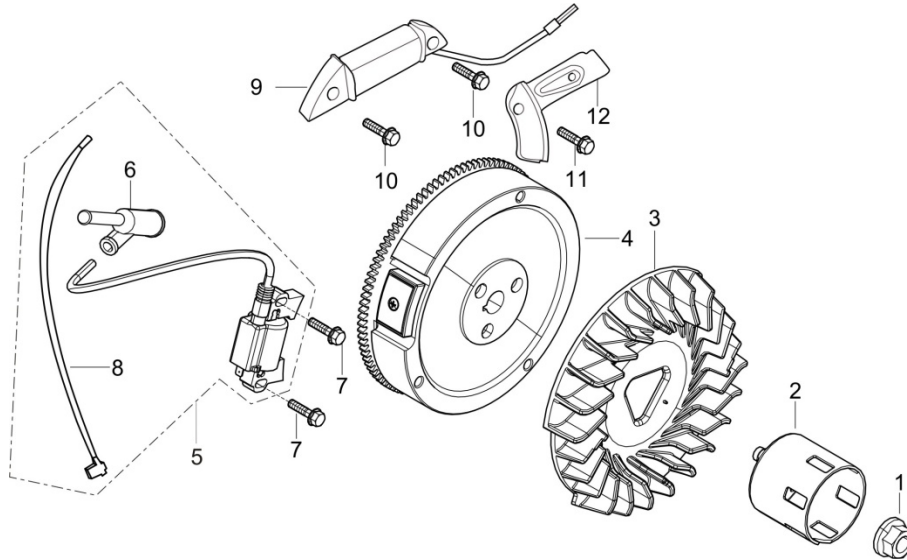

GENERATOR

BE-6500ER

FLYWHEEL SUBASSEMBLY

REF NO.	DESCRIPTION	QTY	PART NO.
5	COIL, IGNITION	1	85.571.032
9	COIL SUBASSEMBLY, CHARGE	1	85.571.075