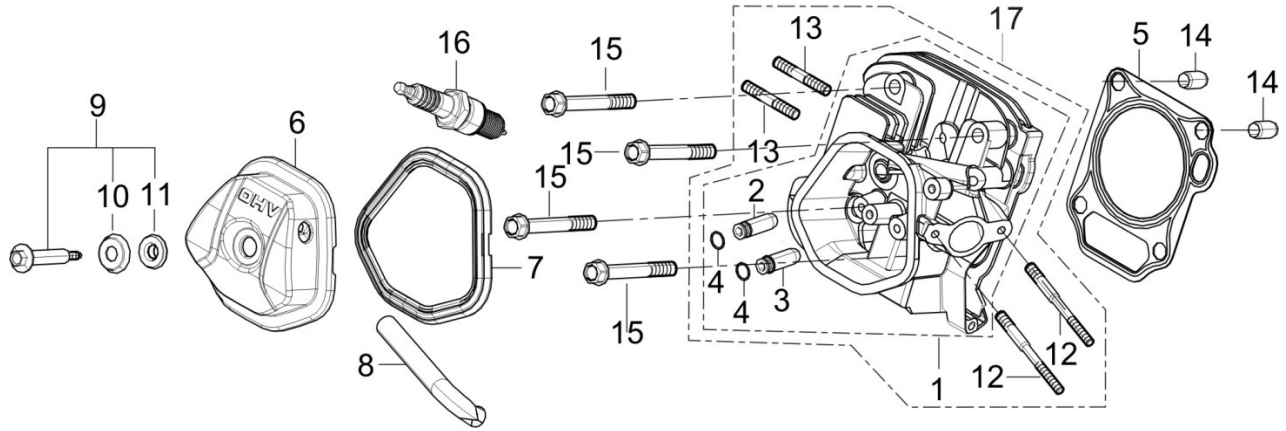

CYLINDER HEAD & CYLINDER COVER ASSY

REF NO.	DESCRIPTION	QTY	PART NO.
5	GASKET, CYLINDER HEAD	1	85.571.021
6	COVER SUBASSEMBLY, CYLINDER HEAD	1	85.571.022
7	GASKET, CYLINDER HEAD COVER	1	
16	PLUG, SPARK	1	85.519.001

CRANKCASE

REF NO.	DESCRIPTION	QTY	PART NO.
3	SENSOR, ENGINE OIL	1	85.571.256
5	PROTECTOR, OIL	1	

CRANKCASE COVER

REF NO.	DESCRIPTION	QTY	PART NO.
3	CAP COMP., OIL FILLER	1	85.571.020

STARTER

REF NO.	DESCRIPTION	QTY	PART NO.
12	STARTER ASSY, RECOIL	1	85.571.026

SHROUD

REF NO.	DESCRIPTION	QTY	PART NO.
1	SHROUD (YELLOW)	1	85.571.038

CARBURETOR ASSY

REF NO.	DESCRIPTION	QTY	PART NO.
1	CARBURETOR ASSY.	1	85.571.257
2	GASKET, AIR CLEANER	2	
3	GASKET, CARBURETOR	1	
4	PLATE, CARBURETOR INSULATOR	1	
5	GASKET, INLET	1	
7	CONTROL ASSY, CHOKE	1	85.571.248
30	VALVE, ONE WAY	1	

REF NO.	DESCRIPTION	QTY	PART NO.
1	SEAT, HANDLE TUBE CONNECTING	2	85.571.261
2	NUT	2	
3	BOLT	2	
4	TUBE HANDLE	2	
5	SLEEVE,HANDLE RUBBER	2	