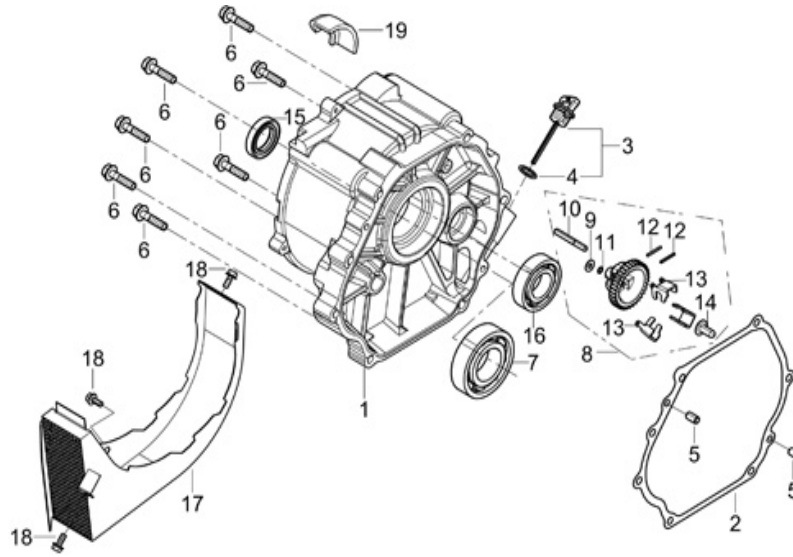

CYLINDER HEAD & CYLINDER COVER ASSY

REF NO.	DESCRIPTION	QTY	PART NO.
5	GASKET, CYLINDER HEAD	1	85.571.021
6	COVER SUBASSEMBLY, CYLINDER HEAD	1	85.571.022
7	GASKET, CYLINDER HEAD COVER	1	
16	PLUG, SPARK	1	85.519.001

CRANKCASE

REF NO.	DESCRIPTION	QTY	PART NO.
3	SENSOR, ENGINE OIL	1	85.571.256
5	PROTECTOR, OIL	1	

CRANKCASE COVER

REF NO.	DESCRIPTION	QTY	PART NO.
3	CAP COMP., OIL FILLER	1	85.571.020

STARTER

REF NO.	DESCRIPTION	QTY	PART NO.
12	STARTER ASSY, RECOIL	1	85.571.026

SHROUD

REF NO.	DESCRIPTION	QTY	PART NO.
1	SHROUD (YELLOW)	1	85.571.038

CARBURETOR ASSY

REF NO.	DESCRIPTION	QTY	PART NO.
1	CARBURETOR ASSY.	1	85.571.257
2	GASKET, AIR CLEANER	2	
3	GASKET, CARBURETOR	1	
4	PLATE, CARBURETOR INSULATOR	1	
5	GASKET, INLET	1	
7	CONTROL ASSY, CHOKE	1	85.571.248
30	VALVE, ONE WAY	1	

REF NO.	DESCRIPTION	QTY	PART NO.
1	SEAT, HANDLE TUBE CONNECTING	2	85.571.261
2	NUT	2	
3	BOLT	2	
4	TUBE HANDLE	2	
5	SLEEVE,HANDLE RUBBER	2	