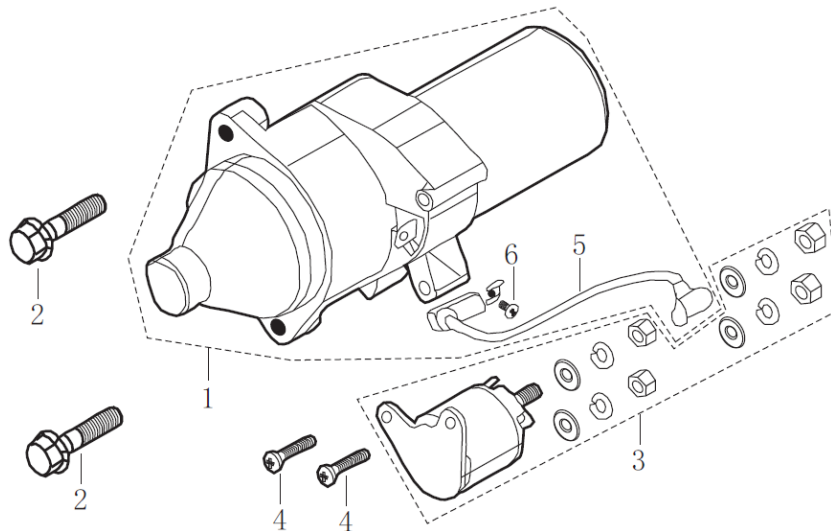

SHROUD

REF NO.	DESCRIPTION	QTY	PART NO.
1	SHROUD (YELLOW)	1	85.571.038

CARBURETOR ASSY

REF NO.	DESCRIPTION	QTY	PART NO.
1	CARBURETOR ASSY.	1	85.571.257
2	GASKET, AIR CLEANER	2	
3	GASKET, CARBURETOR	1	
4	PLATE, CARBURETOR INSULATOR	1	
5	GASKET, INLET	1	
7	CONTROL ASSY, CHOKE	1	85.571.248
30	VALVE, ONE WAY	1	

GENERATOR

BE-6500ER

FLYWHEEL SUBASSEMBLY

REF NO.	DESCRIPTION	QTY	PART NO.
5	COIL, IGNITION	1	85.571.032
9	COIL SUBASSEMBLY, CHARGE	1	85.571.075

MOTOR STARTER ASSEMBLY

REF NO.	DESCRIPTION	QTY	PART NO.
1	MOTOR ASSY, STARTING	1	85.571.076

WHEEL ASSY, FRONT

REF NO.	DESCRIPTION	QTY	PART NO.
1	WHEEL, FRONT	2	85.571.261
2	NUT	2	
3	WASHER	2	
4	WASHER	2	
5	SHAFT, FRONT WHEEL	2	
6	NUT	2	

FRAME

REF NO.	DESCRIPTION	QTY	PART NO.	REF NO.	DESCRIPTION	QTY	PART NO.
7	NUT	2	85.571.261	2	CUSHION, ENGINE FRAME	2	85.571.078
8	SHOCK ABSORBER	2		3	CUSHION, ENGINE FRAME REAR	2	
9	BOLT	2		12	BATTERY	1	85.571.262
10	SEAT, ENGINE FRAME	2					
11	BOLT	2					

REF NO.	DESCRIPTION	QTY	PART NO.
1	SEAT, HANDLE TUBE CONNECTING	2	85.571.261
2	NUT	2	
3	BOLT	2	
4	TUBE HANDLE	2	
5	SLEEVE,HANDLE RUBBER	2	