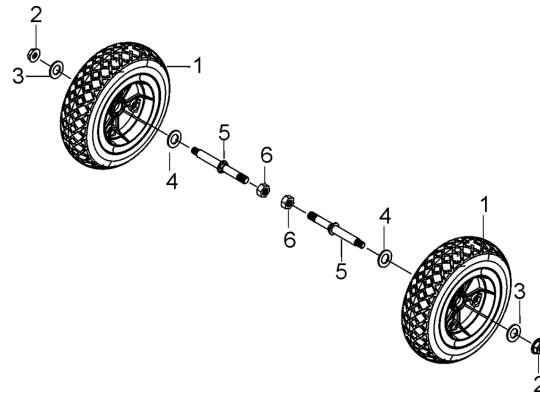

AIR FILTER

REF NO.	DESCRIPTION	QTY	PART NO.
10	CLEANER,AIR	1	85.571.258

FUEL TANK

REF NO.	DESCRIPTION	QTY	PART NO.
1	TANK, FUEL	1	85.571.259
7	COVER, FUEL TANK	1	85.571.260
20	COCK ASSY, FUEL	1	85.571.104
21	CLAMP	2	
22	TUBE	1	

GENERATOR

BE-6500ER

FLYWHEEL SUBASSEMBLY

REF NO.	DESCRIPTION	QTY	PART NO.
5	COIL, IGNITION	1	85.571.032
9	COIL SUBASSEMBLY, CHARGE	1	85.571.075

MOTOR STARTER ASSEMBLY

REF NO.	DESCRIPTION	QTY	PART NO.
1	MOTOR ASSY, STARTING	1	85.571.076

WHEEL ASSY, FRONT

REF NO.	DESCRIPTION	QTY	PART NO.
1	WHEEL, FRONT	2	85.571.261
2	NUT	2	
3	WASHER	2	
4	WASHER	2	
5	SHAFT, FRONT WHEEL	2	
6	NUT	2	

FRAME

REF NO.	DESCRIPTION	QTY	PART NO.	REF NO.	DESCRIPTION	QTY	PART NO.
7	NUT	2	85.571.261	2	CUSHION, ENGINE FRAME	2	85.571.078
8	SHOCK ABSORBER	2		3	CUSHION, ENGINE FRAME REAR	2	
9	BOLT	2		12	BATTERY	1	85.571.262
10	SEAT, ENGINE FRAME	2					
11	BOLT	2					

REF NO.	DESCRIPTION	QTY	PART NO.
1	SEAT, HANDLE TUBE CONNECTING	2	85.571.261
2	NUT	2	
3	BOLT	2	
4	TUBE HANDLE	2	
5	SLEEVE,HANDLE RUBBER	2	