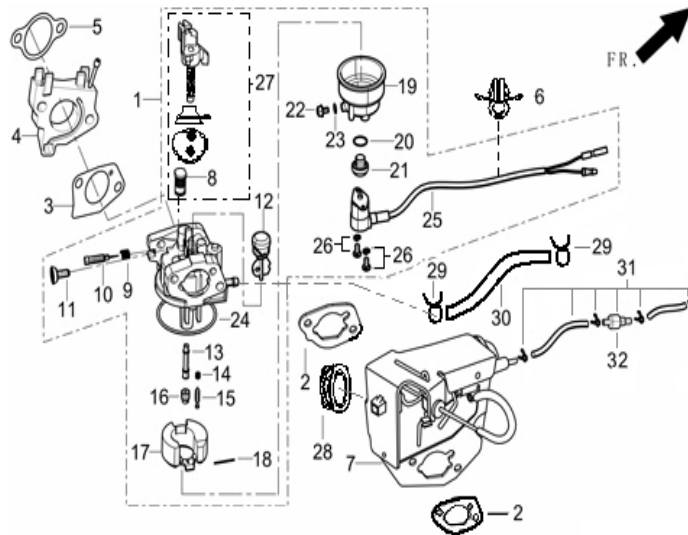

CRANKCASE

REF NO.	DESCRIPTION	QTY	PART NO.
3	SENSOR, ENGINE OIL	1	85.571.256
5	PROTECTOR, OIL	1	

CRANKCASE COVER

REF NO.	DESCRIPTION	QTY	PART NO.
3	CAP COMP., OIL FILLER	1	85.571.020

STARTER

REF NO.	DESCRIPTION	QTY	PART NO.
12	STARTER ASSY, RECOIL	1	85.571.026

SHROUD

REF NO.	DESCRIPTION	QTY	PART NO.
1	SHROUD (YELLOW)	1	85.571.038

CARBURETOR ASSY

REF NO.	DESCRIPTION	QTY	PART NO.
1	CARBURETOR ASSY.	1	85.571.257
2	GASKET, AIR CLEANER	2	
3	GASKET, CARBURETOR	1	
4	PLATE, CARBURETOR INSULATOR	1	
5	GASKET, INLET	1	
7	CONTROL ASSY, CHOKE	1	85.571.248
30	VALVE, ONE WAY	1	

WHEEL ASSY, FRONT

REF NO.	DESCRIPTION	QTY	PART NO.
1	WHEEL, FRONT	2	85.571.261
2	NUT	2	
3	WASHER	2	
4	WASHER	2	
5	SHAFT, FRONT WHEEL	2	
6	NUT	2	

FRAME

REF NO.	DESCRIPTION	QTY	PART NO.	REF NO.	DESCRIPTION	QTY	PART NO.
7	NUT	2	85.571.261	2	CUSHION, ENGINE FRAME	2	85.571.078
8	SHOCK ABSORBER	2		3	CUSHION, ENGINE FRAME REAR	2	
9	BOLT	2		12	BATTERY	1	85.571.262
10	SEAT, ENGINE FRAME	2					
11	BOLT	2					

REF NO.	DESCRIPTION	QTY	PART NO.
1	SEAT, HANDLE TUBE CONNECTING	2	85.571.261
2	NUT	2	
3	BOLT	2	
4	TUBE HANDLE	2	
5	SLEEVE,HANDLE RUBBER	2	