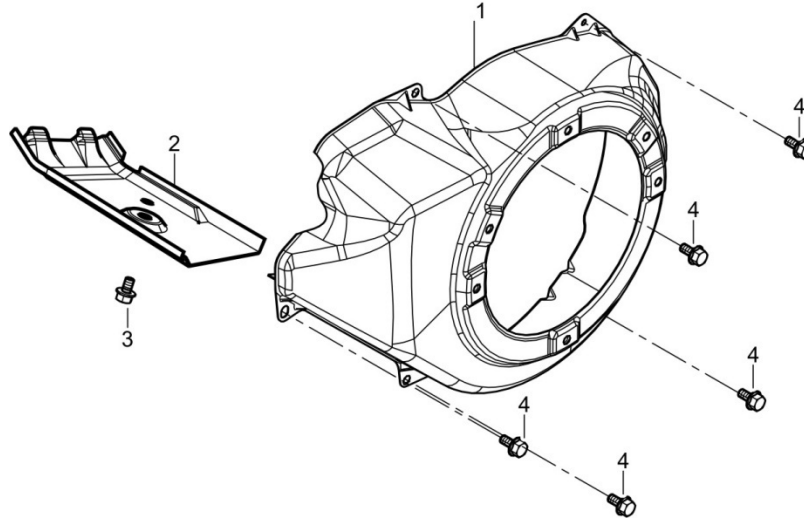

CYLINDER HEAD & CYLINDER COVER ASSY

REF NO.	DESCRIPTION	QTY	PART NO.
5	GASKET, CYLINDER HEAD	1	85.571.021
6	COVER SUBASSEMBLY, CYLINDER HEAD	1	85.571.022
7	GASKET, CYLINDER HEAD COVER	1	
16	PLUG, SPARK	1	85.519.001

CRANKCASE

REF NO.	DESCRIPTION	QTY	PART NO.
3	SENSOR, ENGINE OIL	1	85.571.256
5	PROTECTOR, OIL	1	

CRANKCASE COVER

REF NO.	DESCRIPTION	QTY	PART NO.
3	CAP COMP., OIL FILLER	1	85.571.020

STARTER

REF NO.	DESCRIPTION	QTY	PART NO.
12	STARTER ASSY, RECOIL	1	85.571.026

SHROUD

REF NO.	DESCRIPTION	QTY	PART NO.
1	SHROUD (YELLOW)	1	85.571.038

CARBURETOR ASSY

REF NO.	DESCRIPTION	QTY	PART NO.
1	CARBURETOR ASSY.	1	85.571.257
2	GASKET, AIR CLEANER	2	
3	GASKET, CARBURETOR	1	
4	PLATE, CARBURETOR INSULATOR	1	
5	GASKET, INLET	1	
7	CONTROL ASSY, CHOKE	1	85.571.248
30	VALVE, ONE WAY	1	

REF NO.	DESCRIPTION	QTY	PART NO.
1	SEAT, HANDLE TUBE CONNECTING	2	85.571.261
2	NUT	2	
3	BOLT	2	
4	TUBE HANDLE	2	
5	SLEEVE,HANDLE RUBBER	2	