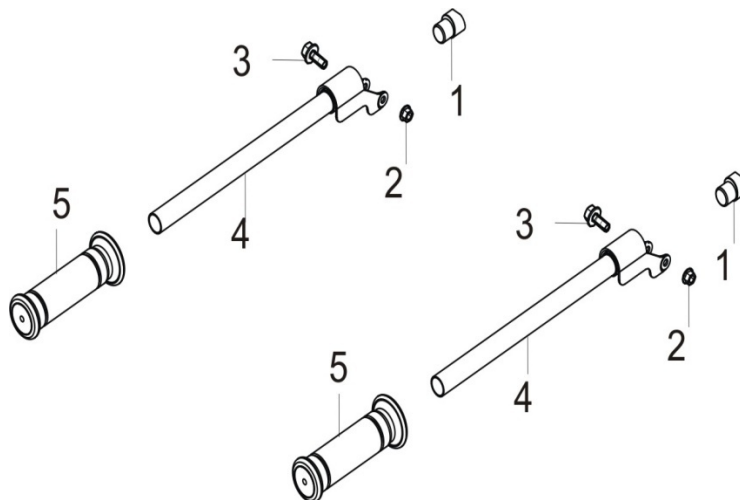

WHEEL ASSY, FRONT

REF NO.	DESCRIPTION	QTY	PART NO.
1	WHEEL, FRONT	2	85.571.261
2	NUT	2	
3	WASHER	2	
4	WASHER	2	
5	SHAFT, FRONT WHEEL	2	
6	NUT	2	

FRAME

REF NO.	DESCRIPTION	QTY	PART NO.	REF NO.	DESCRIPTION	QTY	PART NO.
7	NUT	2	85.571.261	2	CUSHION, ENGINE FRAME	2	85.571.078
8	SHOCK ABSORBER	2		3	CUSHION, ENGINE FRAME REAR	2	
9	BOLT	2		12	BATTERY	1	85.571.262
10	SEAT, ENGINE FRAME	2					
11	BOLT	2					

CONTROL PANEL SUBASSEMBLY

BE-6500ER

REF NO.	DESCRIPTION	QTY	PART NO.
1	SEAT, PANEL	1	85.571.324
2	PANEL SUBASSEMBLY, CONTROL	1	85.571.263
13	SWITCH SUBASSEMBLY	1	85.571.264
15	VOLTMETER	1	85.571.065
14	SOCKET SUBASSEMBLY, POWER SUPPLY	1	85.571.265
16	SOCKET SUBASSEMBLY, POWER SUPPLY	1	
19	SOCKET SUBASSEMBLY, POWER SUPPLY	1	
20	SOCKET SUBASSEMBLY, POWER SUPPLY	2	
17	BREAKER, DOUBLE-POLE	1	85.571.266
21	PROTECTOR, OVERCURRENT	2	
22	PROTECTOR, OVERCURRENT	1	

GENERATOR

ROTOR/STATOR

BE-6500ER

REF NO.	DESCRIPTION	QTY	PART NO.
1	MOTOR ASSY.	1	85.571.267
4	BRACKET, MOTOR	1	85.571.127
8	REGULATOR, VOLTAGE	1	85.571.081
10	BRUSH SUBASSEMBLY, CARBON	1	85.571.082

TUBE HANDLE

REF NO.	DESCRIPTION	QTY	PART NO.
1	SEAT, HANDLE TUBE CONNECTING	2	85.571.261
2	NUT	2	
3	BOLT	2	
4	TUBE HANDLE	2	
5	SLEEVE,HANDLE RUBBER	2	