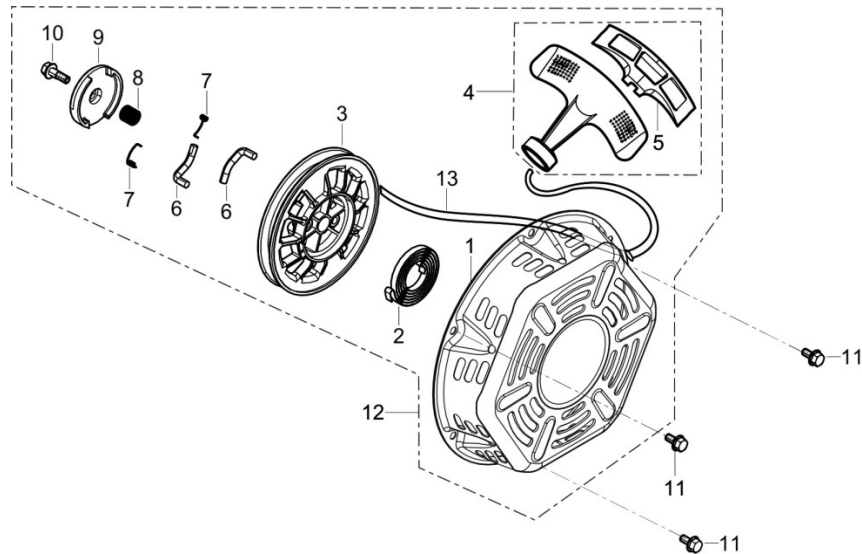

CYLINDER HEAD & CYLINDER COVER ASSY

REF NO.	DESCRIPTION	QTY	PART NO.
5	GASKET, CYLINDER HEAD	1	85.571.021
6	COVER SUBASSEMBLY, CYLINDER HEAD	1	85.571.022
7	GASKET, CYLINDER HEAD COVER	1	
16	PLUG, SPARK	1	85.519.001

CRANKCASE

REF NO.	DESCRIPTION	QTY	PART NO.
3	SENSOR, ENGINE OIL	1	85.571.256
5	PROTECTOR, OIL	1	

CRANKCASE COVER

REF NO.	DESCRIPTION	QTY	PART NO.
3	CAP COMP., OIL FILLER	1	85.571.020

STARTER

REF NO.	DESCRIPTION	QTY	PART NO.
12	STARTER ASSY, RECOIL	1	85.571.026

SHROUD

REF NO.	DESCRIPTION	QTY	PART NO.
1	SHROUD (YELLOW)	1	85.571.038

CARBURETOR ASSY

REF NO.	DESCRIPTION	QTY	PART NO.
1	CARBURETOR ASSY.	1	85.571.257
2	GASKET, AIR CLEANER	2	
3	GASKET, CARBURETOR	1	
4	PLATE, CARBURETOR INSULATOR	1	
5	GASKET, INLET	1	
7	CONTROL ASSY, CHOKE	1	85.571.248
30	VALVE, ONE WAY	1	

REF NO.	DESCRIPTION	QTY	PART NO.
1	SEAT, HANDLE TUBE CONNECTING	2	85.571.261
2	NUT	2	
3	BOLT	2	
4	TUBE HANDLE	2	
5	SLEEVE,HANDLE RUBBER	2	