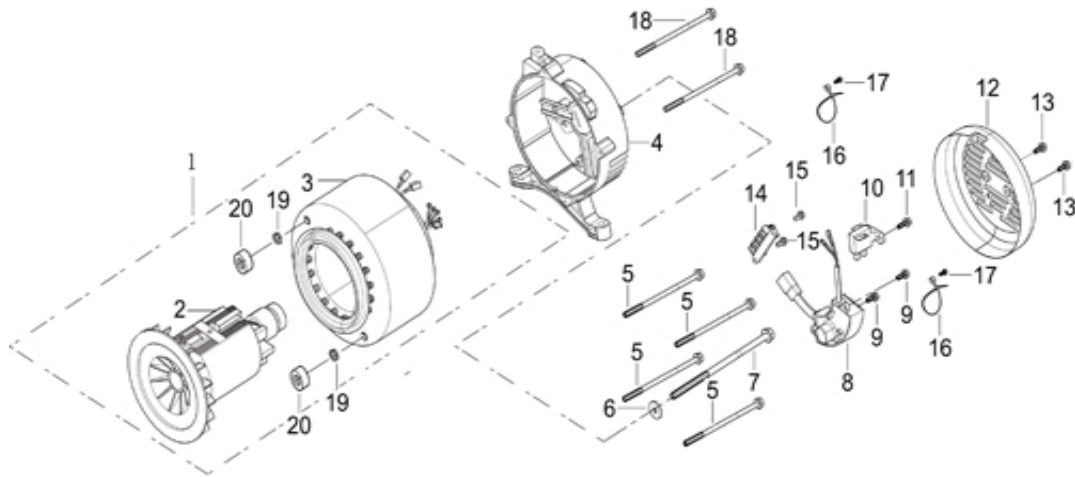

GENERATOR

ROTOR/STATOR

BE-6500ER

REF NO.	DESCRIPTION	QTY	PART NO.
1	MOTOR ASSY.	1	85.571.267
4	BRACKET, MOTOR	1	85.571.127
8	REGULATOR, VOLTAGE	1	85.571.081
10	BRUSH SUBASSEMBLY, CARBON	1	85.571.082