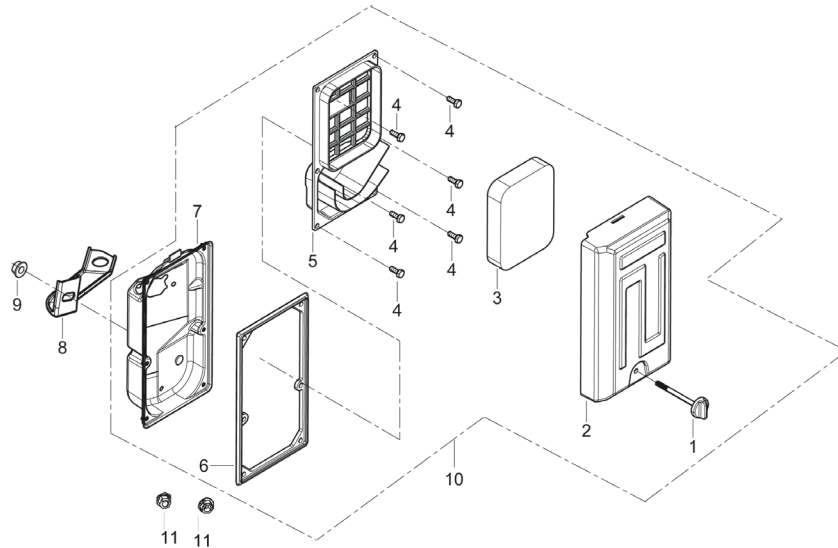

AIR FILTER

REF NO.	DESCRIPTION	QTY	PART NO.
10	CLEANER,AIR	1	85.571.258