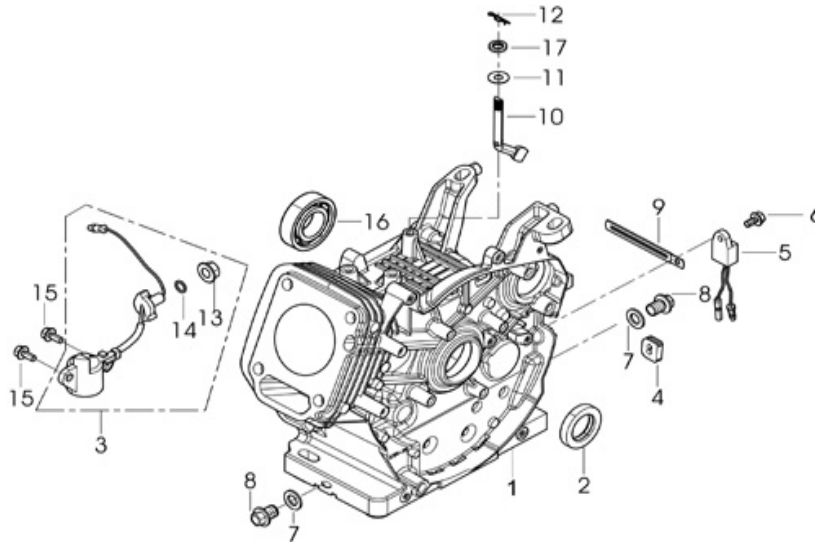

CYLINDER HEAD & CYLINDER COVER ASSY

REF NO.	DESCRIPTION	QTY	PART NO.
5	GASKET, CYLINDER HEAD	1	85.571.021
6	COVER SUBASSEMBLY, CYLINDER HEAD	1	85.571.022
7	GASKET, CYLINDER HEAD COVER	1	
16	PLUG, SPARK	1	85.519.001

CRANKCASE

REF NO.	DESCRIPTION	QTY	PART NO.
3	SENSOR, ENGINE OIL	1	85.571.256
5	PROTECTOR, OIL	1	

CRANKCASE COVER

REF NO.	DESCRIPTION	QTY	PART NO.
3	CAP COMP., OIL FILLER	1	85.571.020

STARTER

REF NO.	DESCRIPTION	QTY	PART NO.
12	STARTER ASSY, RECOIL	1	85.571.026

SHROUD

REF NO.	DESCRIPTION	QTY	PART NO.
1	SHROUD (YELLOW)	1	85.571.038

CARBURETOR ASSY

REF NO.	DESCRIPTION	QTY	PART NO.
1	CARBURETOR ASSY.	1	85.571.257
2	GASKET, AIR CLEANER	2	
3	GASKET, CARBURETOR	1	
4	PLATE, CARBURETOR INSULATOR	1	
5	GASKET, INLET	1	
7	CONTROL ASSY, CHOKE	1	85.571.248
30	VALVE, ONE WAY	1	

REF NO.	DESCRIPTION	QTY	PART NO.
1	SEAT, HANDLE TUBE CONNECTING	2	85.571.261
2	NUT	2	
3	BOLT	2	
4	TUBE HANDLE	2	
5	SLEEVE,HANDLE RUBBER	2	