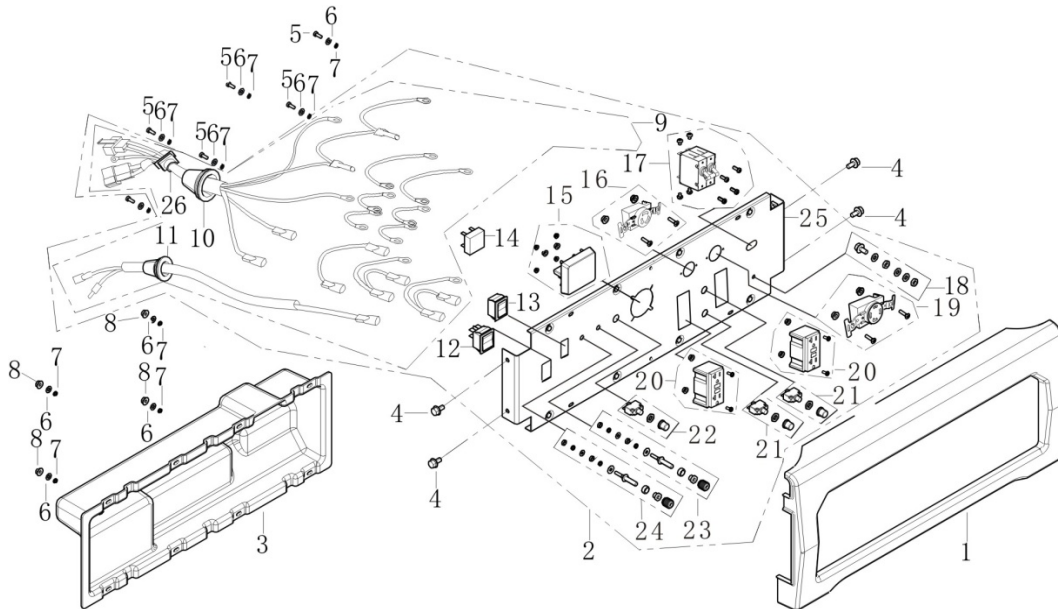

WHEEL ASSY, FRONT

REF NO.	DESCRIPTION	QTY	PART NO.
1	WHEEL, FRONT	2	85.571.261
2	NUT	2	
3	WASHER	2	
4	WASHER	2	
5	SHAFT, FRONT WHEEL	2	
6	NUT	2	

FRAME

REF NO.	DESCRIPTION	QTY	PART NO.	REF NO.	DESCRIPTION	QTY	PART NO.
7	NUT	2	85.571.261	2	CUSHION, ENGINE FRAME	2	85.571.078
8	SHOCK ABSORBER	2		3	CUSHION, ENGINE FRAME REAR	2	
9	BOLT	2		12	BATTERY	1	85.571.262
10	SEAT, ENGINE FRAME	2					
11	BOLT	2					

CONTROL PANEL SUBASSEMBLY

BE-6500ER

REF NO.	DESCRIPTION	QTY	PART NO.
1	SEAT, PANEL	1	85.571.324
2	PANEL SUBASSEMBLY, CONTROL	1	85.571.263
13	SWITCH SUBASSEMBLY	1	85.571.264
15	VOLTMETER	1	85.571.065
14	SOCKET SUBASSEMBLY, POWER SUPPLY	1	85.571.265
16	SOCKET SUBASSEMBLY, POWER SUPPLY	1	
19	SOCKET SUBASSEMBLY, POWER SUPPLY	1	
20	SOCKET SUBASSEMBLY, POWER SUPPLY	2	
17	BREAKER, DOUBLE-POLE	1	85.571.266
21	PROTECTOR, OVERCURRENT	2	
22	PROTECTOR, OVERCURRENT	1	

REF NO.	DESCRIPTION	QTY	PART NO.
1	SEAT, HANDLE TUBE CONNECTING	2	85.571.261
2	NUT	2	
3	BOLT	2	
4	TUBE HANDLE	2	
5	SLEEVE,HANDLE RUBBER	2	