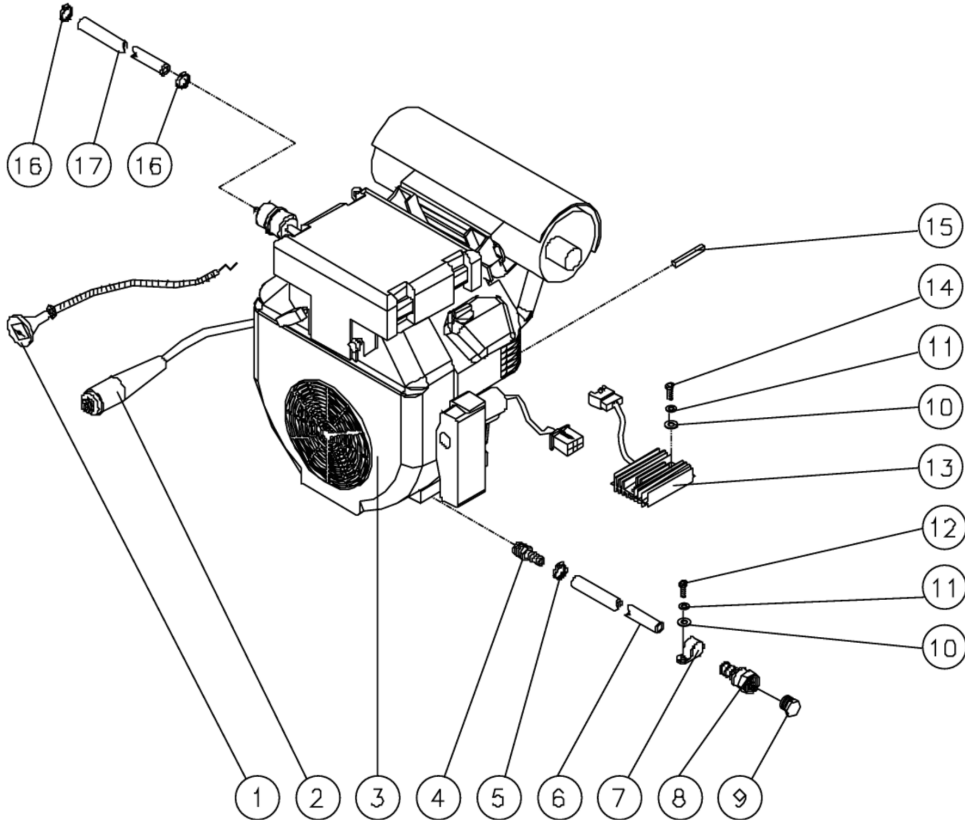

*MUST ORDER IN ONE FOOT LENGTHS

HVS-4004-0H6A / HVS-4004-0H6A (sn:0-99999999)

PUMP PLUMBING

Id	Item #	Description	Quantity	Rev	Comments
1	22-0242	EASY START VALVE	1		
2	23-0058	STREET TEE	1		
3	42-0011	HOSE CLAMP	1		
4	15-0007	HOSE *(THREE FEET REQUIRED)	1		
5	15-0221	HIGH PRESSURE HOSE ASSEMBLY	1		
6	23-0045	BARB	1		
7	15-0033	HOSE *(FOUR FEET REQUIRED)	1		
8	42-0003	HOSE CLAMP	1		
9	23-0037	ELBOW	1		
10	23-0388	STREET TEE	1		
11	23-0247	NIPPLE	1		
12	24-0092	ELBOW	1		
13	15-0140	EASY START HOSE	1		
14	23-0023	BUSHING (3008)	1		
15	3-0213	PUMP	1		

Id	Item #	Description	Quantity	Rev	Comments
15	3-0301	PUMP (3008)	1		
15	3-0262	PUMP (4005)	1		

*MUST ORDER IN ONE FOOT LENGTHS

HVS-4004-0H6A / HVS-4004-0H6A (sn:0-99999999)

ENGINE ASSEMBLY

Id	Item #	Description	Quantity	Rev	Comments
1	33-0081	CHOKE CABLE	1		
2	45-0076	KEY SWITCH ASSEMBLY (W/ 1-0142)	1		
3	1-0142	ENGINE- 20HP HONDA	1		
4	23-0105	BARB	1		
5	42-0011	CLAMP WORM	1		
6	15-0007	HOSE *(ONE FOOT REQUIRED)	1		
7	33-0291	TUBE CLIP	1		
8	23-0360	HOSE BARB	1		
9	23-0411	PLUG	1		
10	28-0002	WASHER	3		
11	29-0006	LOCKWASHER	3		
12	27-0015	SCREW	1		