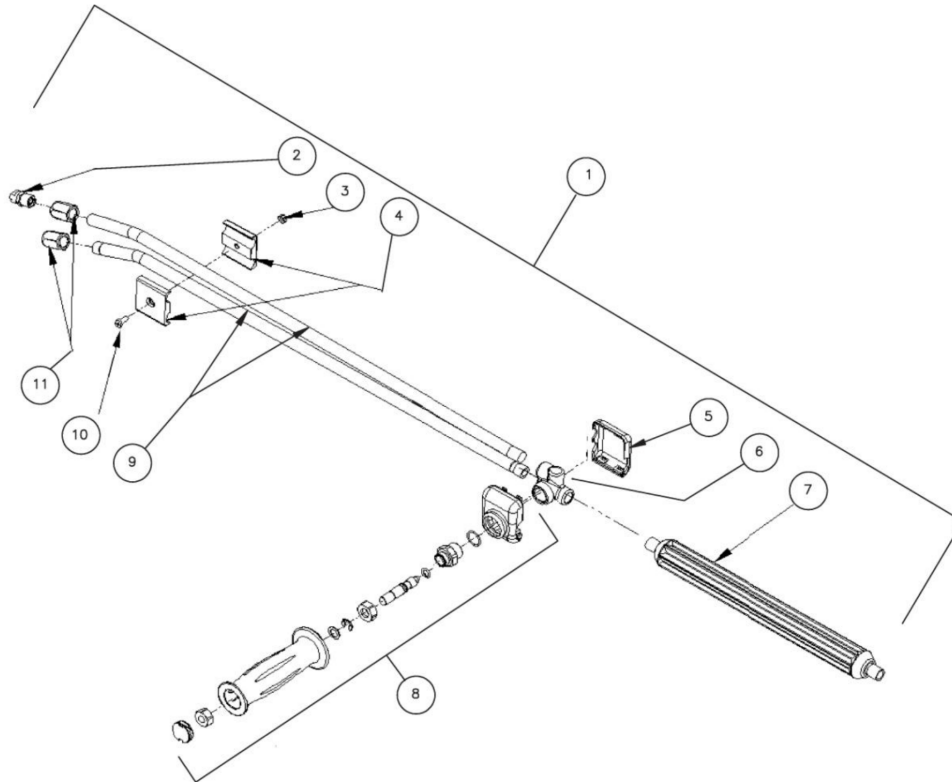

HVS-4004-0H6A / HVS-4004-0H6A (sn:0-99999999)

DUAL LANCE ASSEMBLY

Id	Item #	Description	Quantity	Rev	Comments
1	16-0416	DUAL LANCE ASSEMBLY - 36" (INC. 2-11)	1		
1	16-0417	DUAL LANCE ASSEMBLY - 48" (INC. 2-11)	1		
2	18-0110	DETERGENT NOZZLE	1		
3	30-6001	NUT	1		
4	16-0420	CLAMP	2		
5	N/A Sep.	LOWER VALVE COVER (SEE 16-0416 OR 16-0417)	1		
6	N/A Sep.	HOUSING (SEE 16-0416 OR 16-0417)	1		
7	16-0419	LANCE	1		
8	70-0419	HANDLE REPAIR KIT	1		
9	N/A Sep.	LANCE (SEE 16-0416)	2		
9	N/A Sep.	LANCE (SEE 16-0417)	2		
10	27-8196	SCREW	1