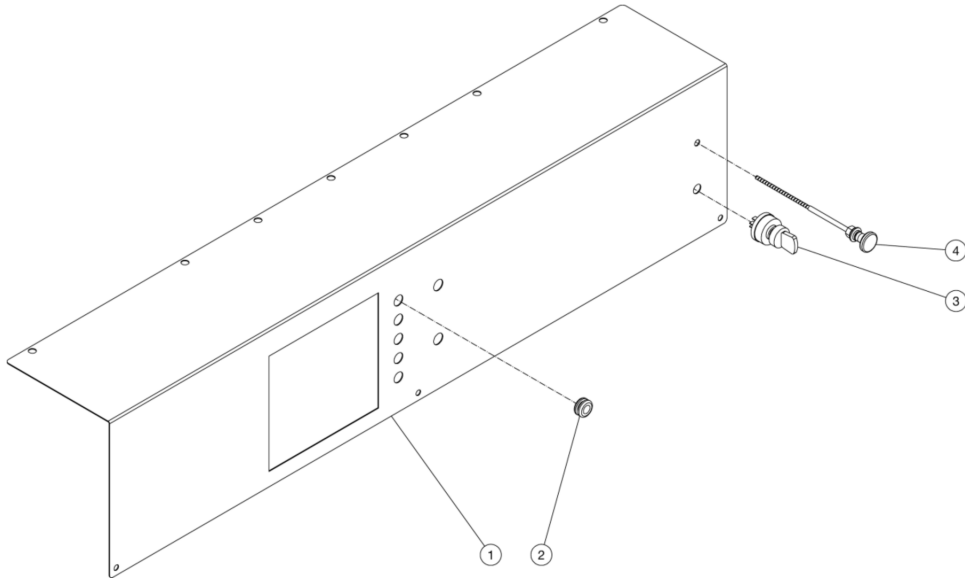

HVS-4004-0H6A / HVS-4004-0H6A (sn:0-99999999)

CONTROL PANEL

Id	Item #	Description	Quantity	Rev	Comments
1	20-1095A18	CONTROL PANEL	1		
1	20-1095A29	CONTROL PANEL (3505-1SGV)	1		
2	33-0001	GROMMET	5		
3	45-0076	KEY SWITCH (HONDA)	1		
3	45-0071	KEY SWITCH (KOHLER)	1		
3	45-0079	KEY SWITCH (VANGUARD)	1		
4	33-0081	CHOKE CABLE	1