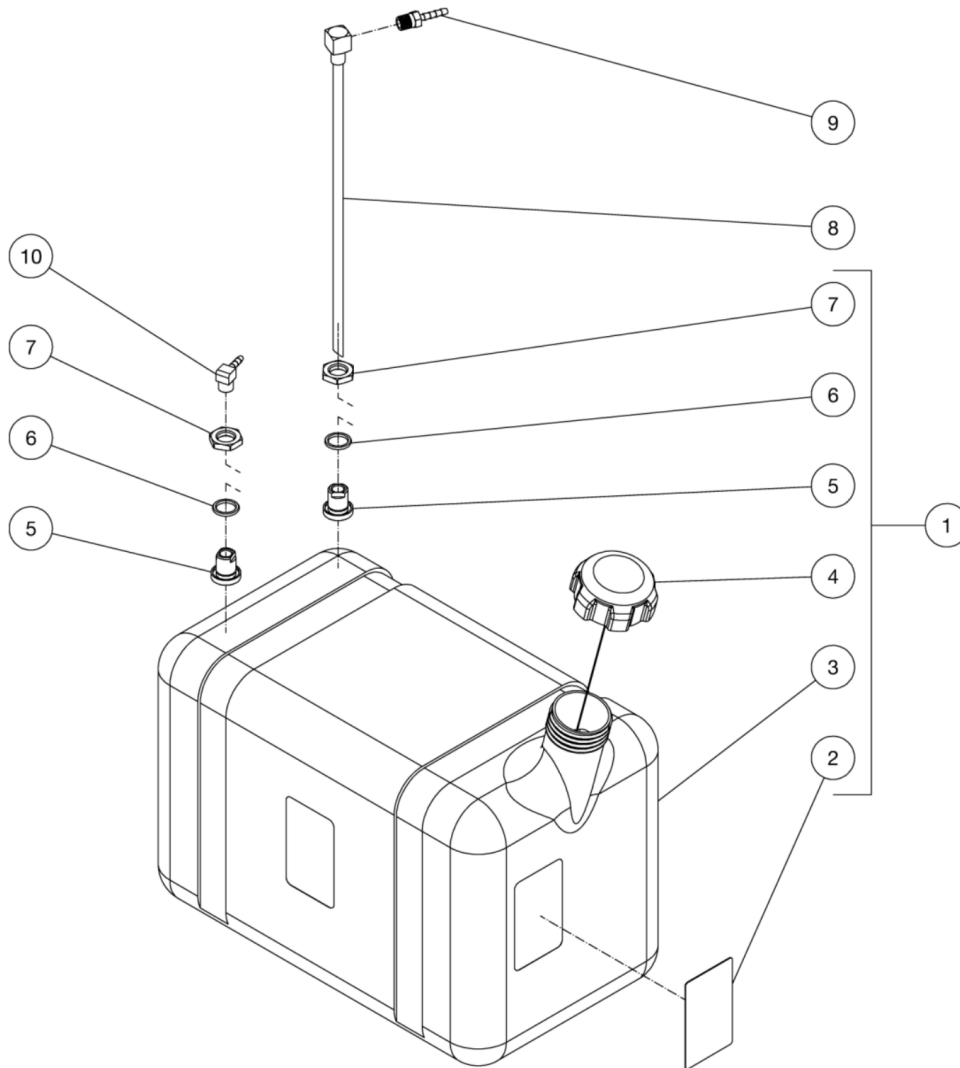

HVS-4004-0H6A / HVS-4004-0H6A (sn:0-99999999)

GAS TANK ASSEMBLY

Id	Item #	Description	Quantity	Rev	Comments
1	850-0306	GAS TANK ASSY (INC 2-7)	1		
2	N/A	DECAL- CAUTION: GASOLINE ONLY (SEE 71-0034)	1		
3	N/A	FUEL TANK - RED	1		
4	12-0220	FUEL CAP - SEALED/TETHERED	1		
5	23-0408	BULKHEAD FITTING	2		
6	25-0427	O-RING	2		
7	23-0409	NUT	2		
8	33-0352	FUEL PICK-UP	1