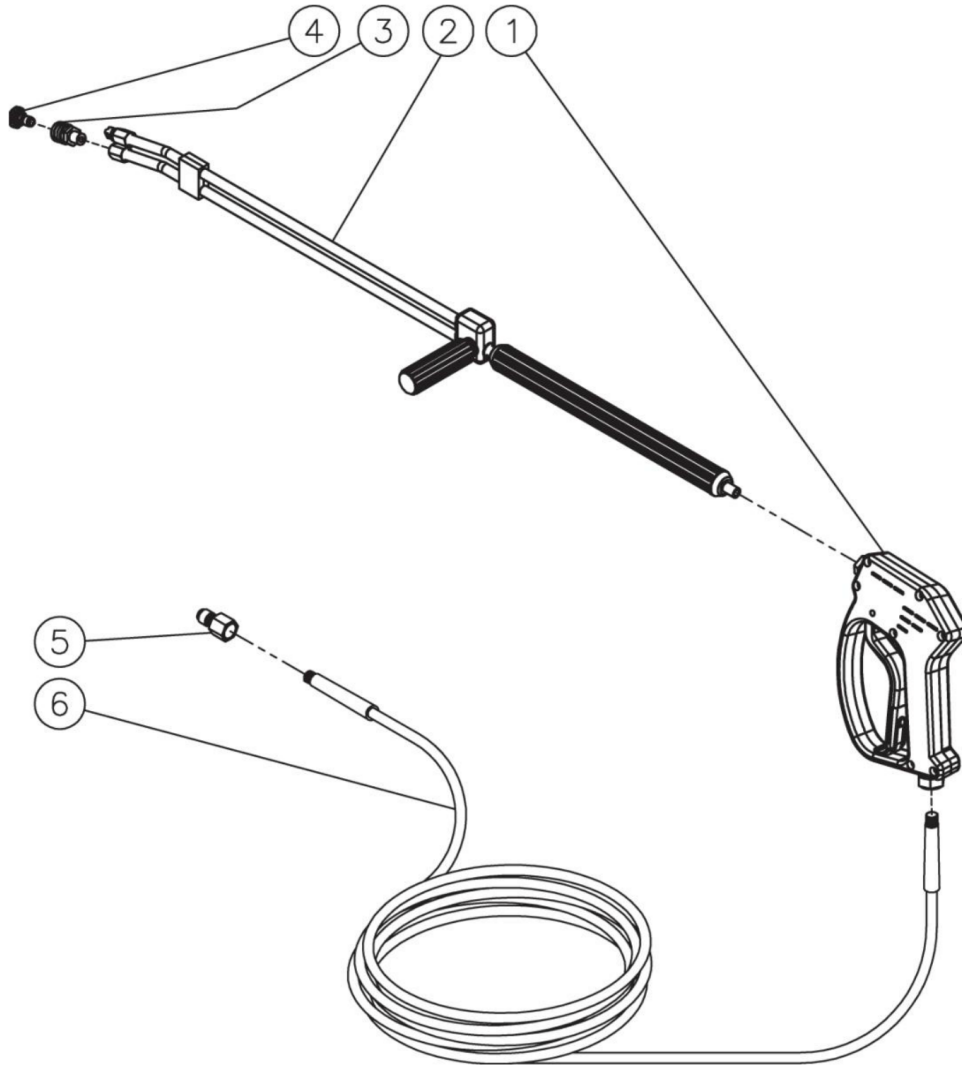

HVS-4004-0H6A / HVS-4004-0H6A (sn:0-99999999)

GUN/WAND/HOSE ASSEMBLY

Id	Item #	Description	Quantity	Rev	Comments
1	16-0446	TRIGGER GUN	1		
2	16-0417	LANCE	1		
3	17-0028	QUICK CONNECT	1		
4	18-0406	NOZZLE- 0005 (HVS-3505)	1		
4	18-0407	NOZZLE- 1505 (HVS-3505)	1		
4	18-0408	NOZZLE- 2505 (HVS-3505)	1		
4	18-0409	NOZZLE- 4005 (HVS-3505)	1		
4	18-0410	NOZZLE- 0005.5 (HVS-3005)	1