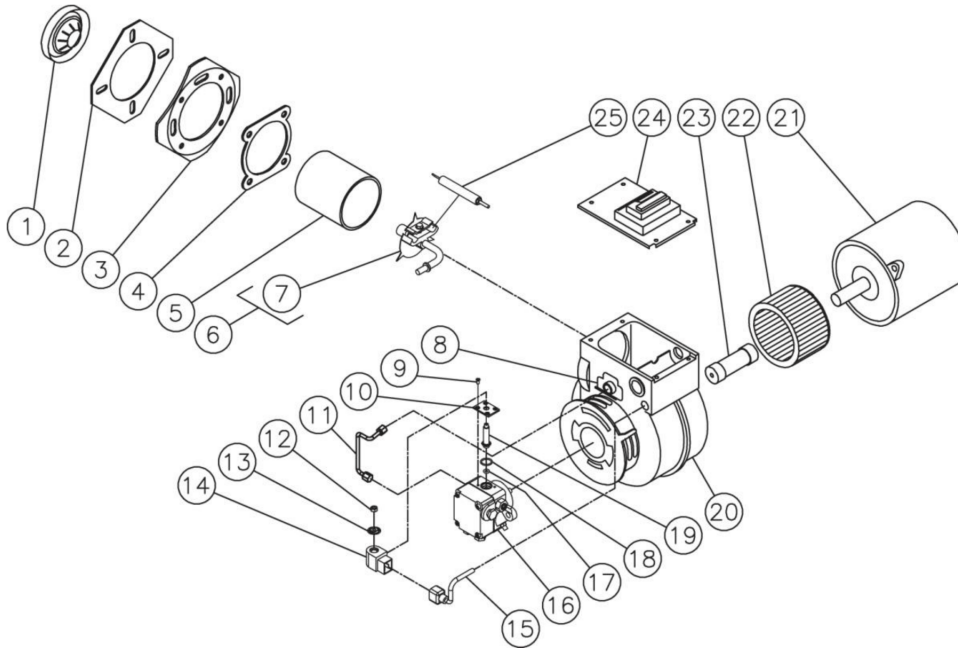

HVS-4004-0H6A / HVS-4004-0H6A (sn:0-99999999)

BURNER ASSEMBLY

Id	Item #	Description	Quantity	Rev	Comments
1	44-0011	BURNER HEAD	1		
2	44-0108	MOUNTING GASKET	1		
3	44-0109	FLANGE	1		
4	26-0138	GASKET	1		
5	44-0110	AIR TUBE	1		
6	44-0113	NOZZLE LINE ASSEMBLY	1		
7	44-0114	ELECTRODE KIT	1		
8	44-0031	ESCUTCHEON PLATE	1		
9	SEE KIT	SCREW (SEE 70-0746)	1		
10	46-1004	BASE PLATE (SEE 70-0746)	1		
11	44-0026	FUEL LINE	1		
12	46-1016	PISTON NUT (SEE 70-0746)	1		
13	SEE KIT	SPRING WASHER (SEE 70-0746)	1		
14	46-1020	FUEL SOLENOID	1		
15	44-0122	CORD SET	1		
16	3-0236	FUEL PUMP	1