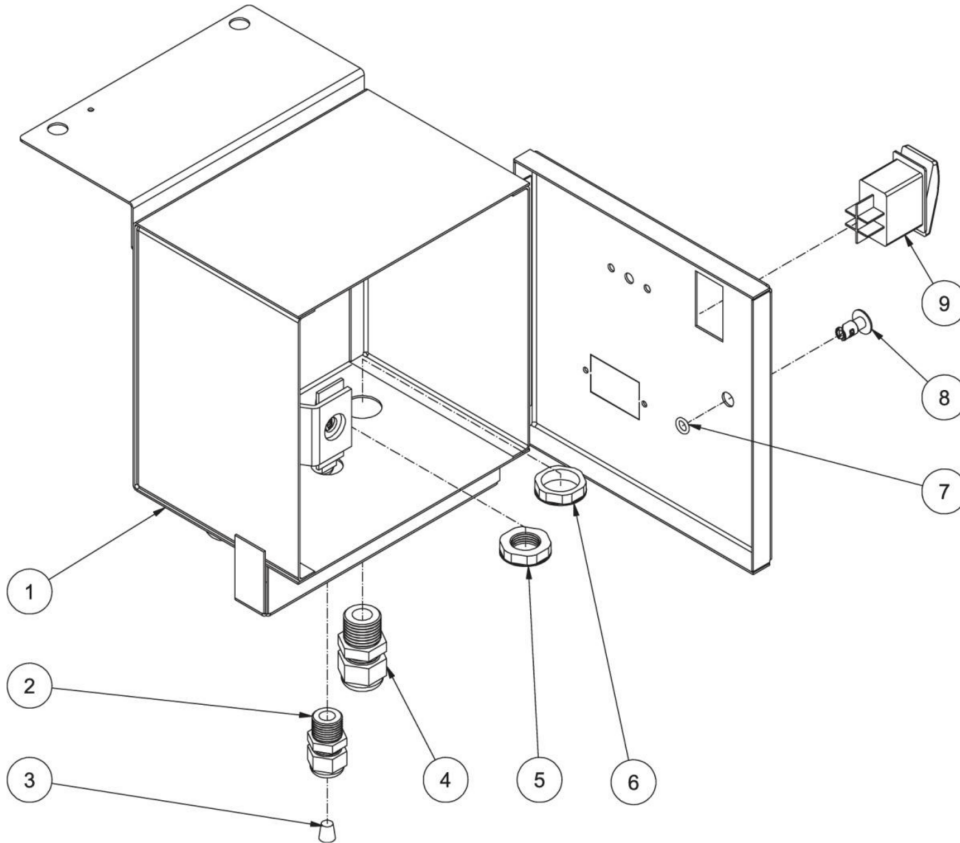

Id	Item #	Description	Quantity	Rev	Comments
	4-0017	COMPLETE BURNER (INCLUDES 1-16)			
	4-0018	COMPLETE BURNER (INCLUDES 1-16)			

HVS-4004-0H6A / HVS-4004-0H6A (sn:0-99999999)

ELECTRICAL BOX ASSEMBLY

Id	Item #	Description	Quantity	Rev	Comments
1	20-1097A18	ELECTRIC BOX	1		
2	32-0586	STRAIN RELIEF	3		
3	32-0708	STRAIN RELIEF PLUG	1		
4	32-0437	STRAIN RELIEF	2		
5	32-0587	ELECTRICAL LOCKNUT	3		
6	32-0108	ELECTRICAL LOCKNUT	2		
7	25-0209	O-RING	1		
8	33-0197	FASTENER	1		
9	32-0669	ROCKER SWITCH	1		