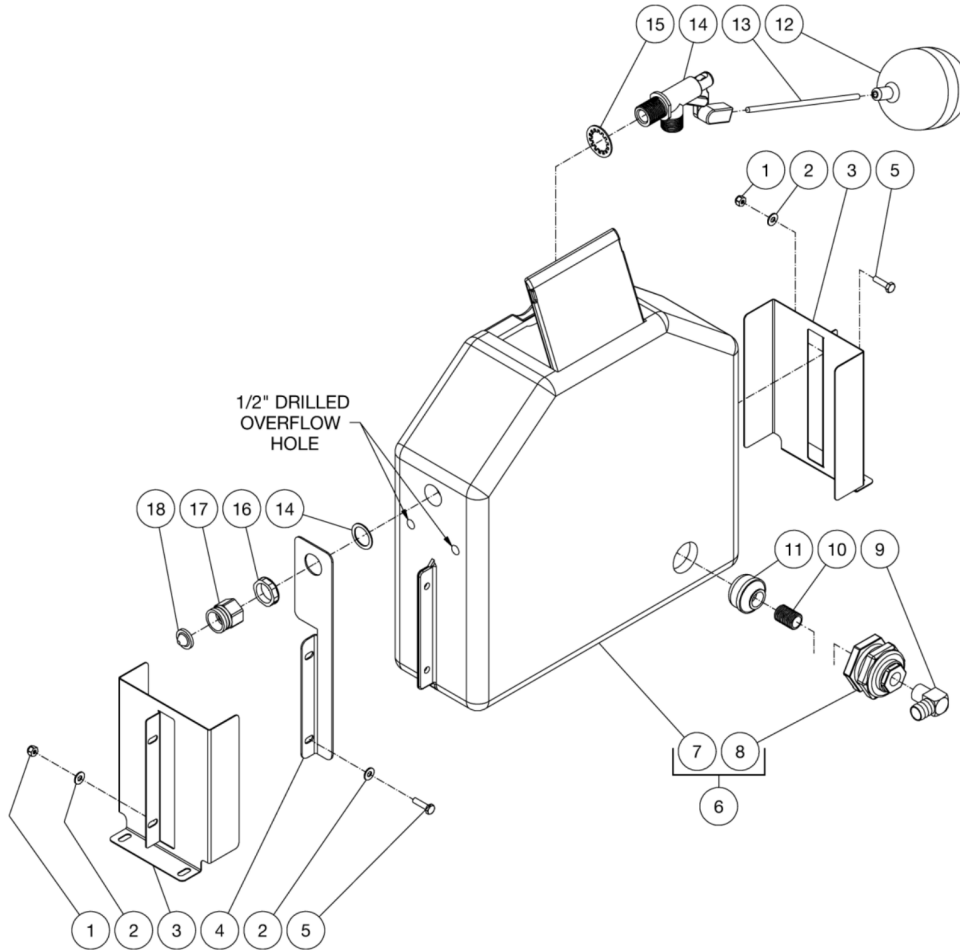

HVS-4004-0H6A / HVS-4004-0H6A (sn:0-99999999)

FLOAT TANK ASSEMBLY

Id	Item #	Description	Quantity	Rev	Comments
1	30-0155	LOCKNUT	4		
2	28-0002	WASHER	6		
3	20-0586A18	BRACKET / FLOAT TANK	2		
4	20-0912A18	BRACKET	1		
5	27-0016	BOLT	4		
6	850-0322	FLOAT TANK ASSEMBLY (INC. 7-8)	1		
7	N/A	FLOAT TANK	1		
8	N/A	BULKHEAD (INC. 25-0506 GASKET)	1		
9	23-0037	ELBOW	1		
10	23-0019	NIPPLE	1