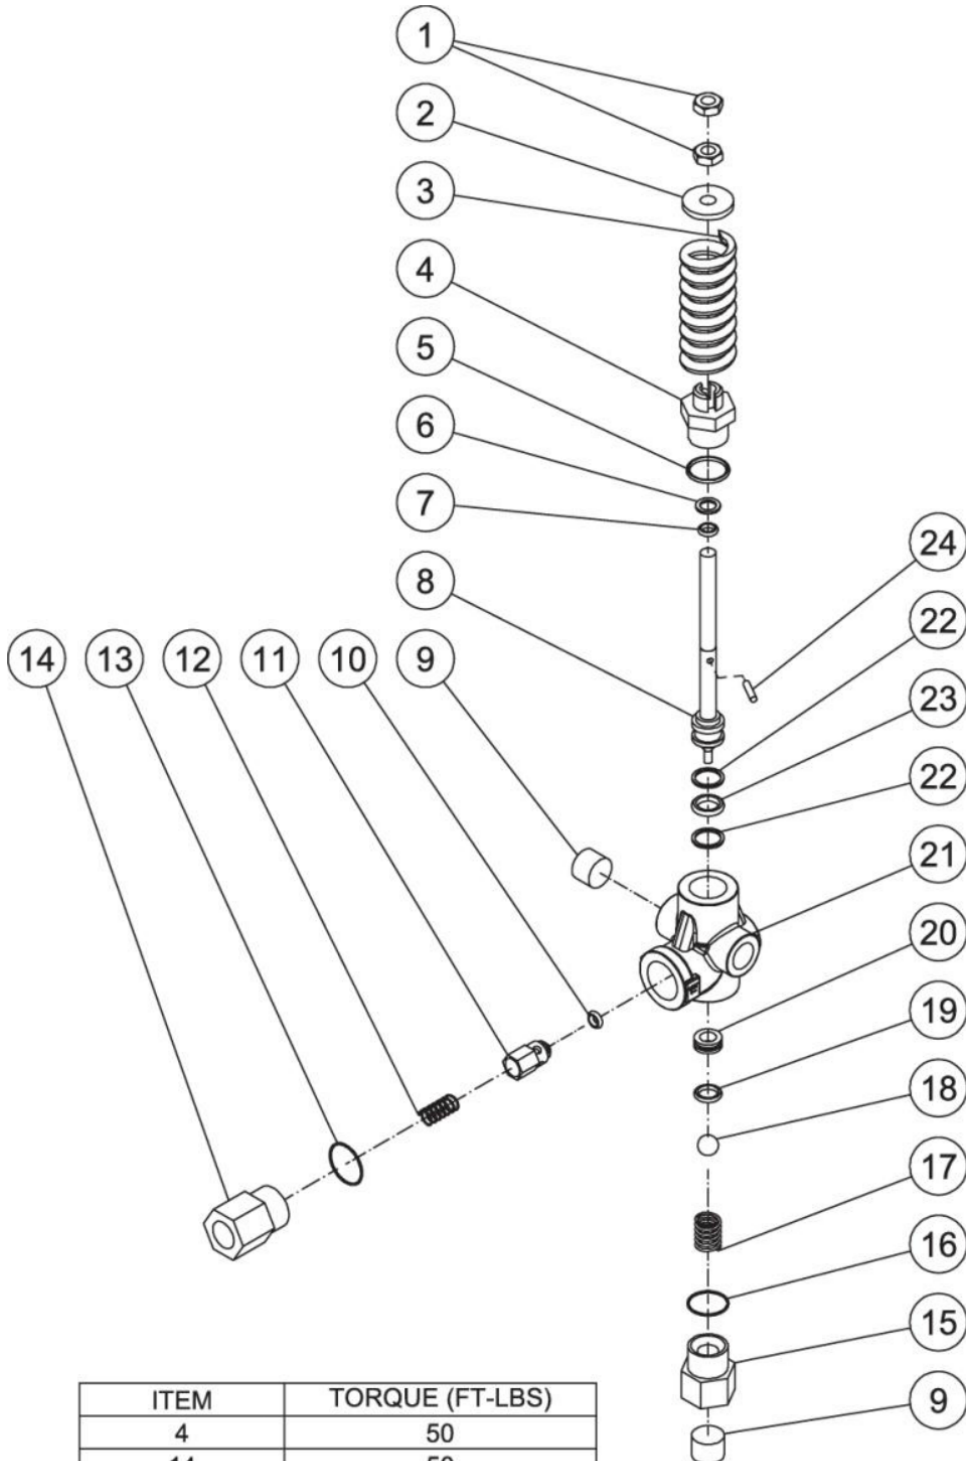

UNLOADER ASSEMBLY

ITEM	TORQUE (FT-LBS)
4	50
14	50
15	50