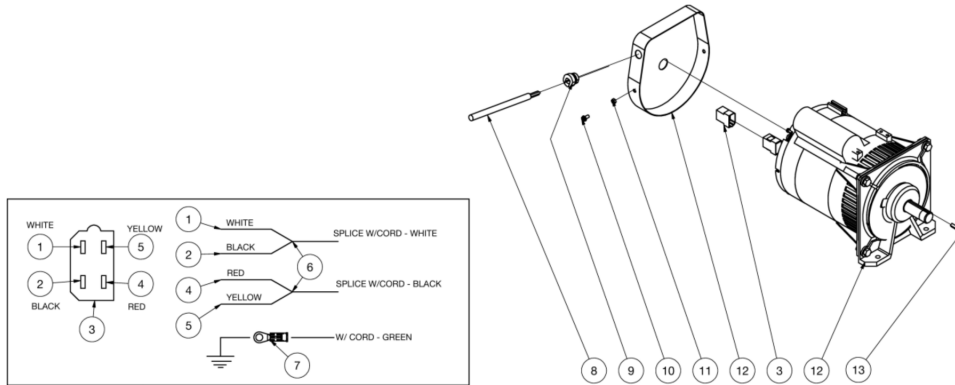

HVS-4004-0H6A / HVS-4004-0H6A (sn:0-99999999)

GENERATOR

Id	Item #	Description	Quantity	Rev	Comments
1	32-0452	WIRE - WHITE	1		
2	32-0091	WIRE - BLACK	1		
3	N/A	CONNECTOR	1		
4	32-0178	WIRE - RED	1		
5	32-0853	WIRE - YELLOW	1		
6	32-0417	CRIMP	1		
7	32-0099	TERMINAL RING	1		
8	32-0440	CORD	1		
9	9-0045	BUSHING	1		
10	27-9593	SCREW	2		
11	30-6001	NUT	1		
12	32-0895	ALTERNATOR	1		
13	43-0072	KEY	1		

*MUST ORDER IN ONE FOOT LENGTHS