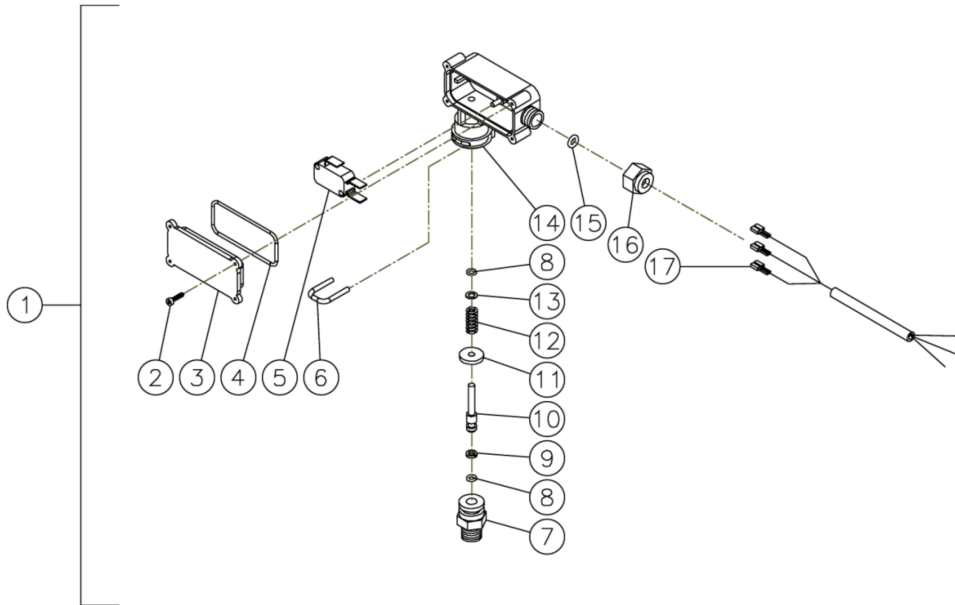

HVS-4004-0H6A / HVS-4004-0H6A (sn:0-99999999)

UNLOADER ASSEMBLY

ITEM	TORQUE (FT-LBS)
4	50
14	50
15	50

Id	Item #	Description	Quantity	Rev	Comments
1	8-0293	NUT	2		
2	46-1527	SPRING SPACER	1		
3	49-0171	SPRING	1		
4	46-1529	FITTING	1		
5	SEE KIT	O-RING (SEE KIT 70-0625)	1		
6	SEE KIT	O-RING (SEE KIT 70-0625)	1		
7	SEE KIT	O-RING (SEE KIT 70-0625)	1		
8	46-1530	STEM	1		
9	23-0244	PLUG	2		
10	SEE KIT	O-RING (SEE KIT 70-0624)	1		
11	SEE KIT	POPPET (SEE KIT 70-0624)	1		
12	SEE KIT	SPRING (SEE KIT 70-0624)	1		
13	25-0672	O-RING	1		
14	46-1531	OUTLET FITTING	1		
15	SEE KIT	INLET FITTING (SEE KIT 70-0625)	1		
16	SEE KIT	O-RING (SEE KIT 70-0625)	1		
17	49-0172	SPRING	1		
18	SEE KIT	BALL (SEE KIT 70-0625)	1		
19	SEE KIT	O-RING (SEE KIT 70-0625)	1		
20	46-1532	SEAT	1		
21	46-1533	FORGING	1		
22	SEE KIT	BACKUP RING (SEE KIT 70-0625)	2		
23	SEE KIT	O-RING (SEE KIT 70-0625)	1		
24	SEE KIT	PIN (SEE KIT 70-0625)	1		
KIT	70-0624	CHECK VALVE (INC. 10-12)			
KIT	70-0625	UNLOADER REBUILD (INC. 5-7, 15-16, 18-19, 23-24; INC. 2 EACH 22)			

HVS-4004-0H6A / HVS-4004-0H6A (sn:0-99999999)

PRESSURE SWITCH

Id	Item #	Description	Quantity	Rev	Comments
1	22-0171	PRESSURE SWITCH- 15 BAR	1		
1	22-0243	PRESSURE SWITCH- 25 BAR	1		
2	N/A	SCREW	4		
3	N/A	COVER	1		
4	N/A Sep.	O-RING (SEE 70-0306)	1		
5	N/A	MICRO SWITCH	1		
6	N/A	RETAINER CLIP	1		
7	N/A	BODY	1		
8	N/A Sep.	O-RING (SEE 70-0306)	2		
9	N/A Sep.	BACK-UP RING (SEE 70-0306)	1		
10	N/A	PISTON	1		
11	N/A	WASHER	1		
12	49-0144	SPRING- 15 BAR	1		
12	49-0145	SPRING- 25 BAR	1		
13	N/A	WASHER	1		
14	N/A	PLASTIC HOUSING	1		