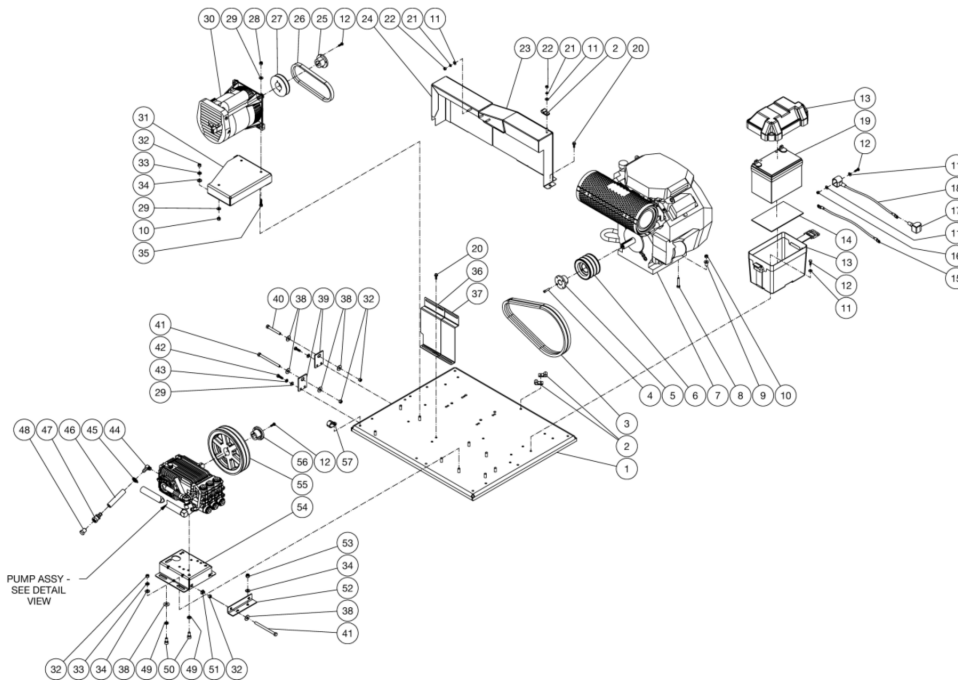

HVS-4004-0H6A / HVS-4004-0H6A (sn:0-99999999)

CONTROL PANEL

Id	Item #	Description	Quantity	Rev	Comments
1	20-1095A18	CONTROL PANEL	1		
1	20-1095A29	CONTROL PANEL (3505-1SGV)	1		
2	33-0001	GROMMET	5		
3	45-0076	KEY SWITCH (HONDA)	1		
3	45-0071	KEY SWITCH (KOHLER)	1		
3	45-0079	KEY SWITCH (VANGUARD)	1		
4	33-0081	CHOKE CABLE	1		

HVS-4004-0H6A / HVS-4004-0H6A (sn:0-99999999)

ISOLATION PLATE

Id	Item #	Description	Quantity	Rev	Comments
1	5-0170A18	ISOLATION PLATE	1		
2	43-0003	CLIP	3		
3	11-0050	BELT (3504, 3506, 4004)	2		
3	11-0052	BELT (3005, 3008, 3505)	2		
4	27-0850	BOLT	2		
5	9-0005	BUSHING (3005-0V6G, 3504-0V6G, 3505-1H6G, 3505-0V6G, 3506-1H6G, 4004-0V6A)	1		
5	9-0007	BUSHING (3008-0K6G, 3505-0K6G, 3506-0K6G, 4004-0K6A)	1		
5	9-0010	BUSHING (3005-0K6G, 3008-1H6G, 3504-0K6G)	1		
6	10-0011	SHEAVE (3008)	1		
6	10-0061	SHEAVE (3005, 3504, 3505, 3506, 4004)	1		
7	850-0293	ENGINE (3008-0K6G, 3506-0K6G)	1		
7	850-0294	ENGINE (3005-0V6G, 3504-0V6G)	1		
7	850-0295	ENGINE (3505-0V6G, 4004-0V6G)	1		
7	850-0332	ENGINE (3005-0K6G, 3504-0K6G)	1		