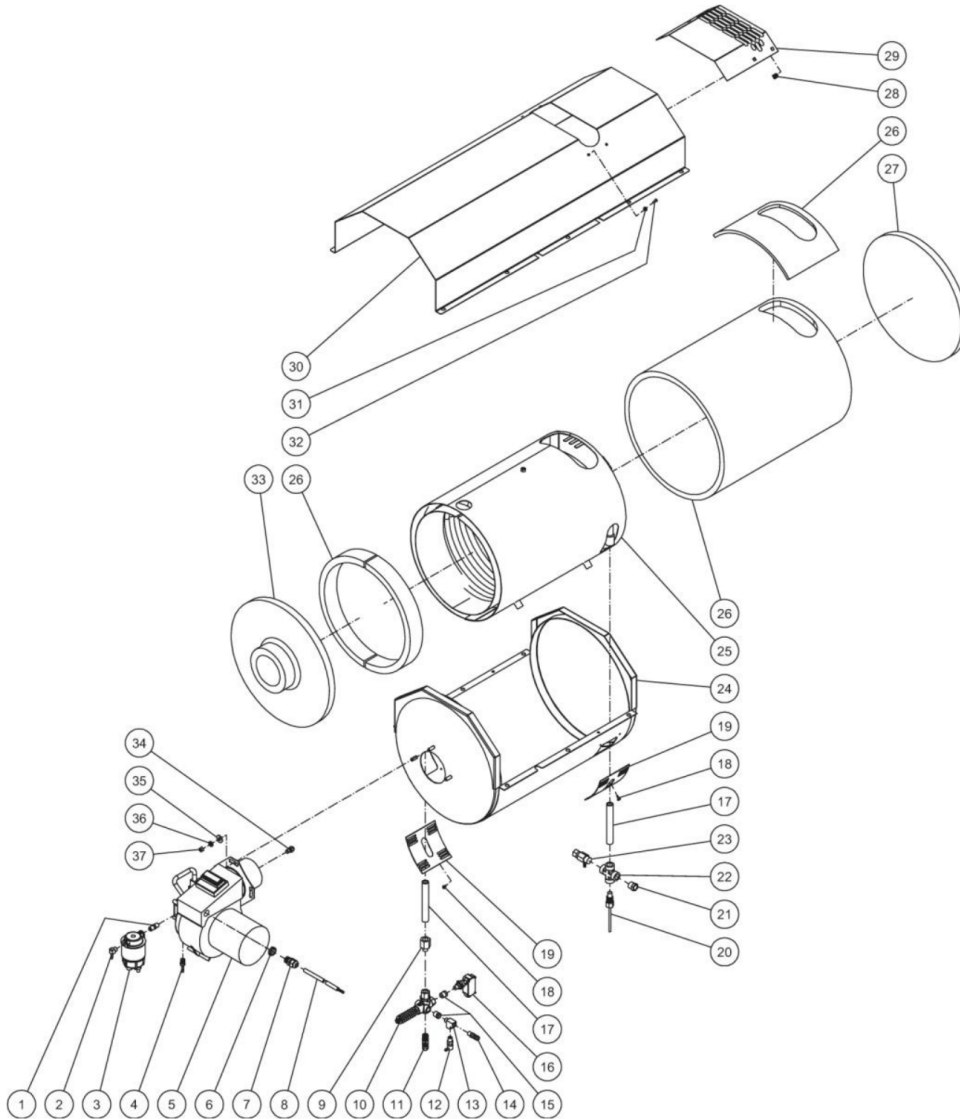

HVS-4004-0H6A / HVS-4004-0H6A (sn:0-99999999)

HEAT EXCHANGER ASSEMBLY

Id	Item #	Description	Quantity	Rev	Comments
1	24-0145	NIPPLE	1		
2	23-0054	ELBOW	1		
3	19-0070	FUEL FILTER / WATER SEPERATOR	1		
4	23-0051	BARB	1		
5	4-0017	BURNER	1		
6	32-0108	ELECTRICAL LOCKNUT	1		
7	32-0437	STRAIN RELIEF	1