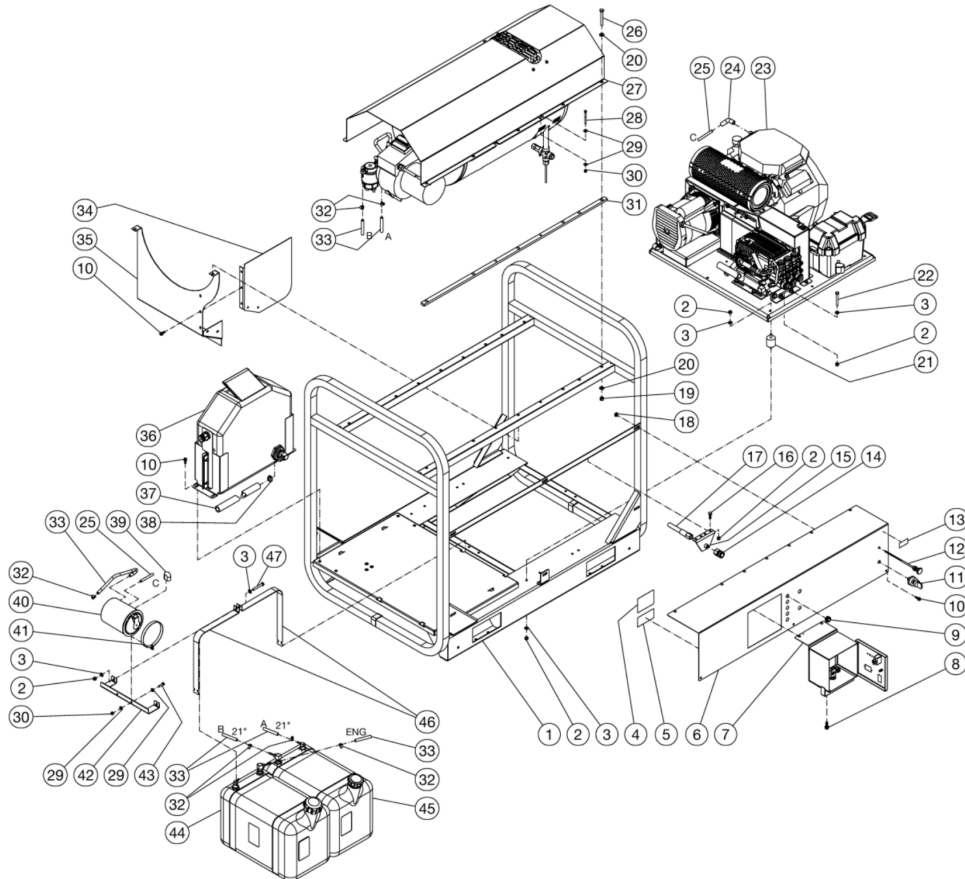

HVS-4004-0H6A / HVS-4004-0H6A (sn:0-99999999)

UNIT ASSEMBLY

Id	Item #	Description	Quantity	Rev	Comments
1	5-0275A18	FRAME (GASOLINE MODELS)	1		
1	N/A	KUBOTA FRAME ASSEMBLY (DIESEL MODELS)	1		
2	30-0157	LOCKNUT	22		
3	28-0003	WASHER	22		
4	N/A	DECAL - DATA PLATE	1		
5	N/A	DECAL- SILVER STICKER	1		
6	20-1095A18	CONTROL PANEL (GASOLINE MODELS)	1		
6	N/A	KUBOTA CONTROL PANEL ASSEMBLY (GASOLINE MODELS)	1		
7	N/A	ELECTRIC BOX ASSEMBLY	1		
8	27-1201	BOLT	2		
9	33-0001	GROMMET (GASOLINE MODELS)	5