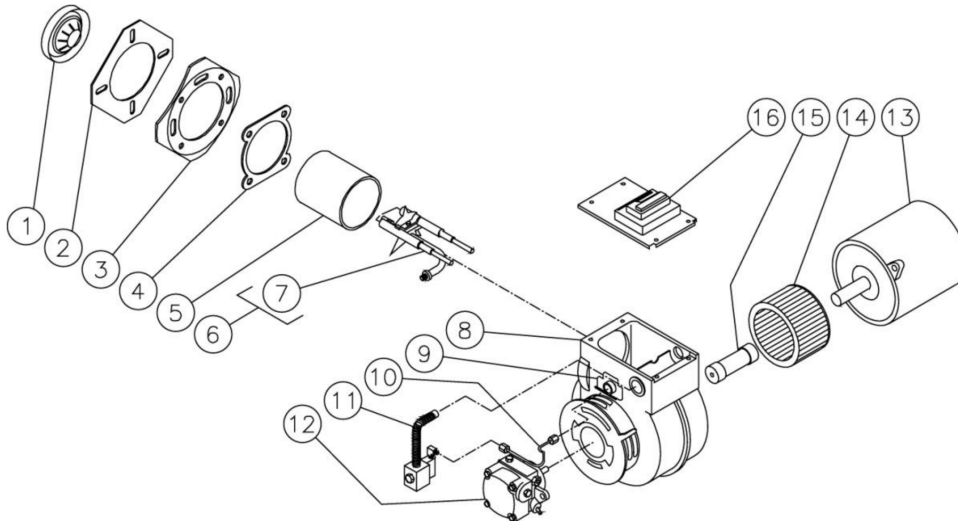

HVS-4004-0H6A / HVS-4004-0H6A (sn:0-99999999)

BURNER FUEL TANK

Id	Item #	Description	Quantity	Rev	Comments
1	44-0011	BURNER HEAD	1		
2	44-0108	MOUNTING GASKET	1		
3	44-0109	FLANGE	1		
4	26-0138	GASKET	1		
5	44-0110	AIR TUBE	1		
6	44-0113	NOZZLE LINE ASSEMBLY (INC. 7)	1		
7	44-0114	ELECTRODE KIT	1		
8	44-0033	BURNER HOUSING	1		
9	44-0031	ESCUTCHEON PLATE	1		
10	44-0026	FUEL LINE	1		
11	44-0038	FUEL SOLENOID	1		
12	3-0020	FUEL PUMP	1		
13	2-0068	MOTOR (4-0017)	1		
13	2-0067	MOTOR (4-0018)	1		
14	44-0071	BLOWER WHEEL	1		
15	44-0014	COUPLER	1		
16	44-0017	IGNITION TRANSFORMER (4-0017)	1		
16	44-0015	IGNITION TRANSFORMER (4-0018)	1