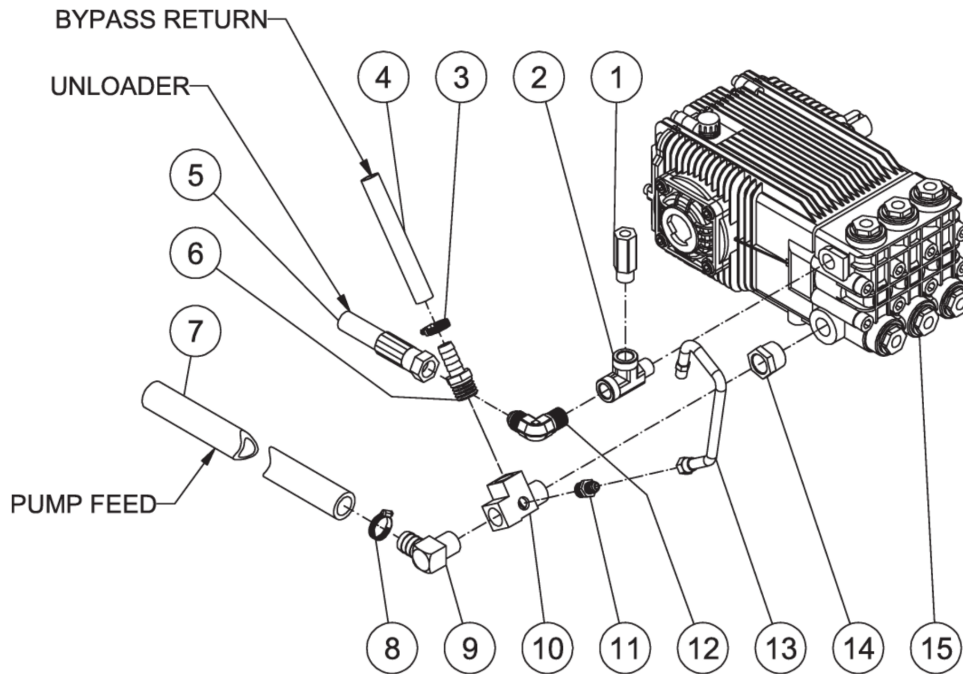

Id	Item #	Description	Quantity	Rev	Comments
36	20-1642A18	BRACKET	1		
37	20-0589A18	BELTGUARD COVER	1		
38	28-0023	WASHER	7		
39	20-0587A18	TENSION BRACKET	2		
40	27-0576	BOLT	1		
41	27-0133	BOLT	3		
42	27-0067	BOLT	4		
43	29-0007	LOCKWASHER	4		
44	23-0119	ELBOW	1		
45	42-0011	HOSE CLAMP	1		
46	15-0305	HOSE *(TWO FEET REQUIRED)	1		
47	23-0360	HOSE BARB	1		
48	23-0411	PLUG	1		
49	29-0055	LOCKWASHER (A/R MODELS)	4		
49	29-0054	LOCKWASHER (GENERAL MODELS)	4		
50	27-8471	BOLT (A/R MODELS)	4		
50	27-8884	BOLT (GENERAL MODELS)	4		
51	30-6025	CLIP NUT	2		
52	20-0584A18	TENSION BRACKET	1		
53	30-0159	LOCKNUT	2		
54	5-0153A18	PUMP HAT	1		
55	10-0012	SHEAVE (3504, 3506, 4004)	1		
55	10-0037	SHEAVE (3005, 3008, 3505)	1		
56	9-0017	BUSHING	1		
57	33-0291	CLIP	1		

*MUST ORDER IN ONE FOOT LENGTHS

HVS-4004-0H6A / HVS-4004-0H6A (sn:0-99999999)

PUMP PLUMBING

Id	Item #	Description	Quantity	Rev	Comments
1	22-0242	EASY START VALVE	1		
2	23-0058	STREET TEE	1		
3	42-0011	HOSE CLAMP	1		
4	15-0007	HOSE *(THREE FEET REQUIRED)	1		
5	15-0221	HIGH PRESSURE HOSE ASSEMBLY	1		
6	23-0045	BARB	1		
7	15-0033	HOSE *(FOUR FEET REQUIRED)	1		
8	42-0003	HOSE CLAMP	1		
9	23-0037	ELBOW	1		
10	23-0388	STREET TEE	1		
11	23-0247	NIPPLE	1		
12	24-0092	ELBOW	1		
13	15-0140	EASY START HOSE	1		
14	23-0023	BUSHING (3008)	1		
15	3-0213	PUMP	1		

Id	Item #	Description	Quantity	Rev	Comments
15	3-0301	PUMP (3008)	1		
15	3-0262	PUMP (4005)	1		

*MUST ORDER IN ONE FOOT LENGTHS

HVS-4004-0H6A / HVS-4004-0H6A (sn:0-99999999)

ENGINE ASSEMBLY

Id	Item #	Description	Quantity	Rev	Comments
1	33-0081	CHOKE CABLE	1		
2	45-0076	KEY SWITCH ASSEMBLY (W/ 1-0142)	1		
3	1-0142	ENGINE- 20HP HONDA	1		
4	23-0105	BARB	1		
5	42-0011	CLAMP WORM	1		
6	15-0007	HOSE *(ONE FOOT REQUIRED)	1		
7	33-0291	TUBE CLIP	1		
8	23-0360	HOSE BARB	1		
9	23-0411	PLUG	1		
10	28-0002	WASHER	3		
11	29-0006	LOCKWASHER	3		
12	27-0015	SCREW	1		