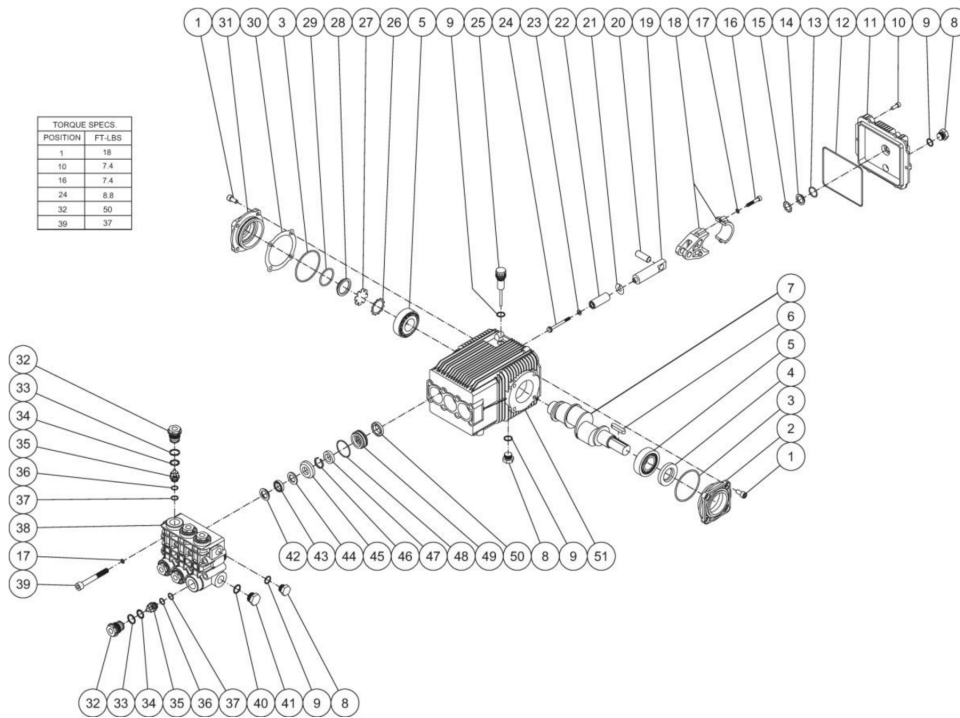

HVS-4004-0H6A / HVS-4004-0H6A (sn:0-99999999)

PUMP ASSEMBLY

Id	Item #	Description	Quantity	Rev	Comments
1	27-8884	BOLT	8		
2	46-0909	COVER	1		
3	25-0512	O-RING	2		
4	26-0243	OIL SEAL	1		
5	48-0073	BEARING	2		
6	43-0091	PUMP KEY	1		
7	46-0944	CRANKSHAFT	1		
8	39-0203	PLUG	3		
9	25-0510	O-RING	4		
10	27-8888	BOLT	6		
11	46-0912	COVER	1		
12	25-0513	O-RING	1		
13	25-0370	O-RING	1		
14	46-0670	OIL SIGHT GLASS	1