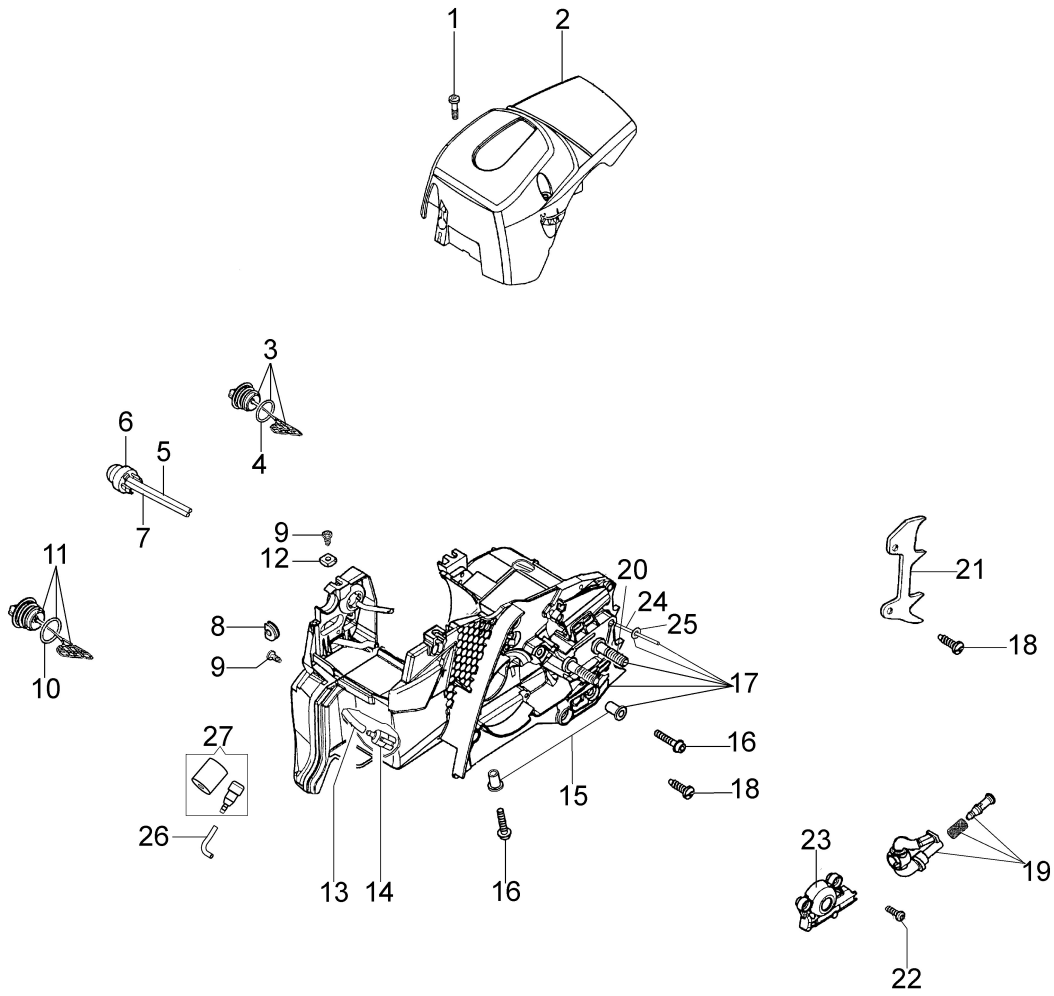

Illustration Crankcase

Illustration Crankcase

Ref.Nu	Qty	Part number	Description	Validity from	Validity till	Notes	Bulletin
1	1	3991080R	Screw				
2	1	50240070R	Cover				
3	1	50052005R	Tank cap				
4	1	3049047R	O-ring				
5	1	50240049R	Tube				
6	1	50240175R	Air purge				
7	1	50170120R	Tube				
8	1	005000347A	Grommet				
9	2	3960109AR	Screw				
10	1	099900090R	O-ring				
11	1	50072009R	Cap				
12	1	50240027R	Nut				
13	1	50050070AR	Tube				
14	1	094600450R	Fuel filter				
15	4	50050067	Spacer				
16	4	3860097R	Screw				
17	1	50240165AR	Crankcase				
18	3	3960099R	Screw				
19	1	50240167	Oil filter				
20	2	50050052R	Stud				
21	1	50240110R	Spike				
22	1	3960074	Screw				
23	1	50240198AR	Oil pump				BT4-109-09/11
24	1	50240010R	Tube				
25	1	3049001R	O-ring				
26	1	50240067R	Breather fuel pipe				
27	1	50240148R	Breather valve kit