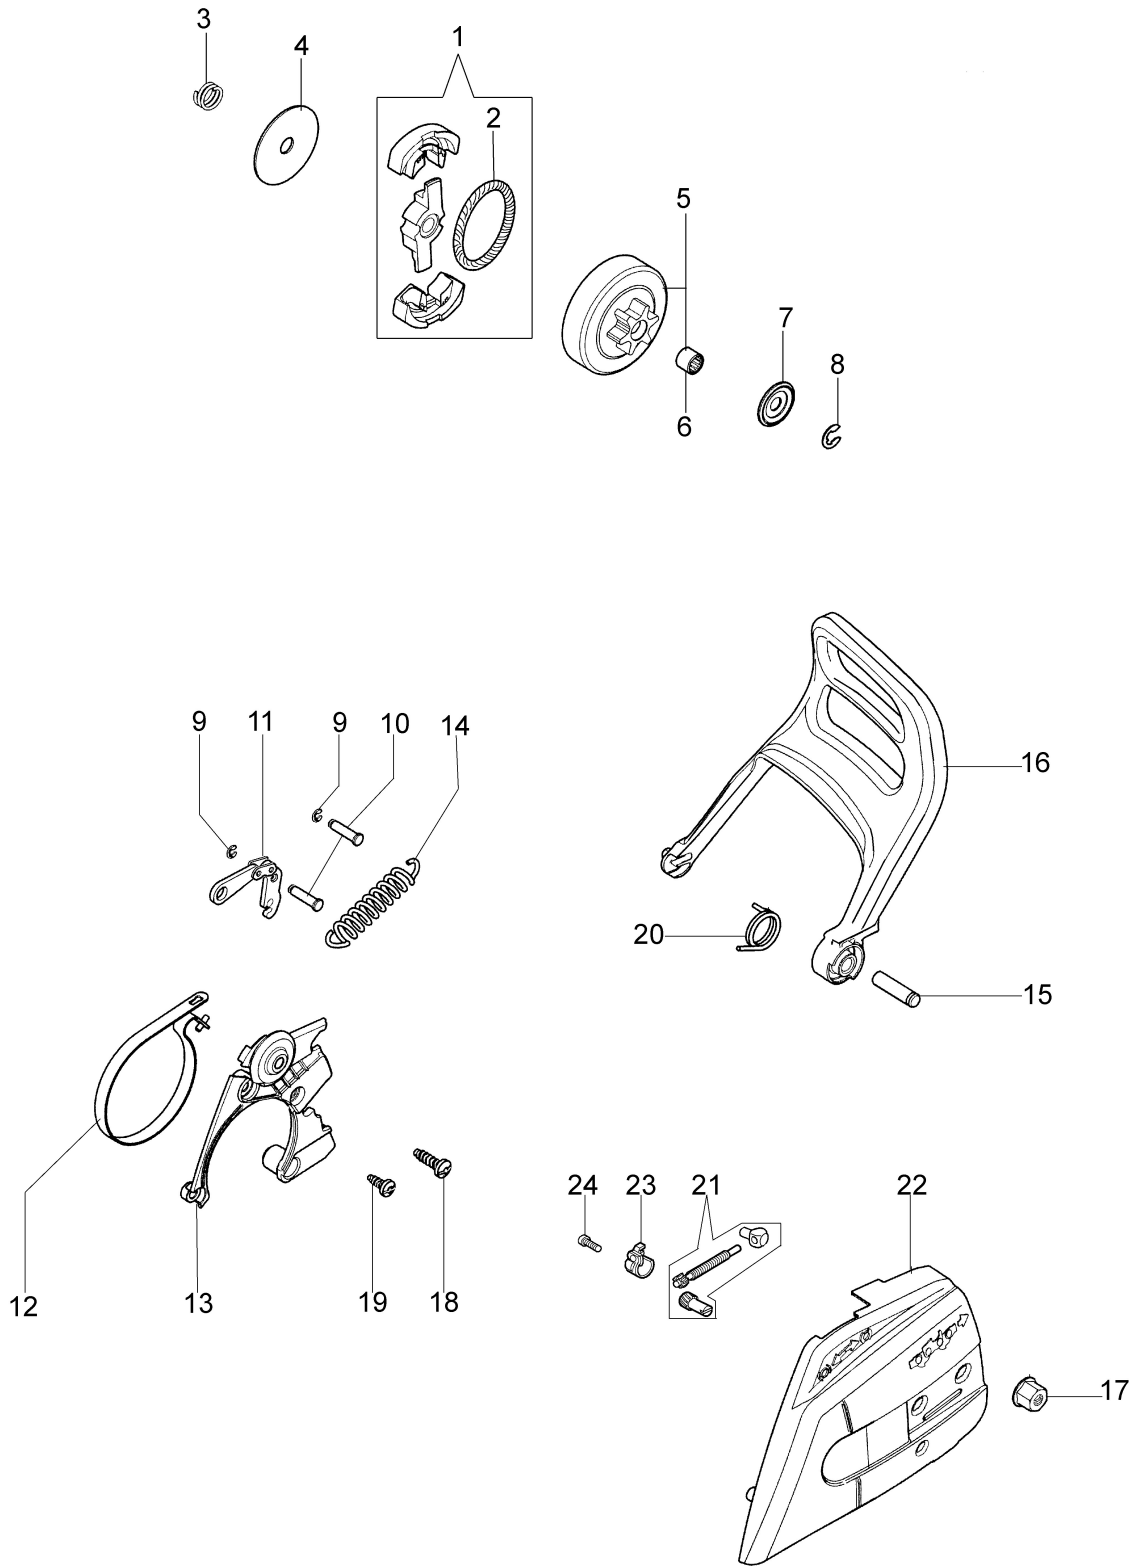

Illustration Starter Assy

Illustration Starter assy

Ref.Nu	Qty	Part number	Description	Validity from	Validity till	Notes	Bulletin
1	1	3960075R	Screw				
2	1	006000315R	Washer				
3	1	3916004R	Washer				
4	1	50240087R	Cable				
5	1	50240042R	Ignition coil				
6	1	2304073	Wrench 13x19				
7	1	004000142	Nut		matr. 9841303821		BT4-110-09/11
7	1	50240186	Nut	matr. 9841303822			BT4-110-09/11
8	1	3833080	Washer				
9	1	005000361	Washer				
10	1	50072029	Pawl				
11	1	50170015R	Flywheel				
12	4	3960115R	Screw				
13	1	50170017R	Starter handle				
14	1	50070123R	Starter rope				
15	1	50050073R	Spring				
16	1	50170050R	Starter pulley				
17	1	50160024	Screw				
18	1	50242006BR	Starter assy				
19	1	50242013	Labels kit				

Illustration Clutch and brake

Illustration Clutch and brake

Ref.Nu	Qty	Part number	Description	Validity from	Validity till	Notes	Bulletin
1	1	50240031R	Clutch				
2	1	50240032R	Spring				
3	1	50240054R	Spring				
4	1	50240059R	Spacer				
5	1	50240065R	Clutch drum 3/8				
6	1	3037024R	Bearing				
7	1	50240028R	Spacer				
8	1	3026007R	Ring				
9	2	3026003	Ring				
10	2	097000106R	Plug				
11	1	097000146	Lever				
12	1	50240037R	Brake band				
13	1	50240044R	Guard				
14	1	095000219AR	Spring				
15	1	50050066	Plug				
16	1	50240040R	Guard				
17	2	50010148R	Nut				
18	1	3960099R	Screw				
19	1	3960070AR	Screw				
20	1	50240048R	Spring				
21	1	50242010	Chain tensioner kit				
22	1	50240144R	Chain cover				
23	1	50170044R	Cover				
24	1	3960141R	Screw				