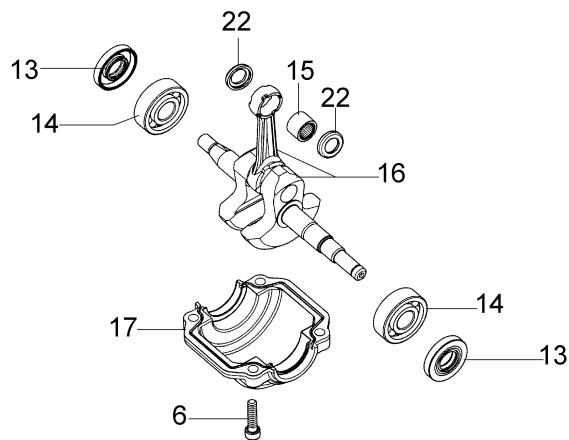

Illustration Motor

Ref.Nu	Qty	Part number	Description	Validity from	Validity till	Notes	Bulletin
1	1	50240166	Complete cylinder				
2	1	50240164	Piston assy Ø40				
3	1	074000405R	Piston ring				
4	2	004900061R	Ring				
5	1	50110047R	Piston pin				
6	4	3801047	Screw				
7	1	094600103	Band				
8	1	50170010R	Manifold				
9	1	3055101	Spark plug				
10	1	50170031R	Gasket				
11	1	50240105R	Muffler				
12	3	3860117R	Screw				
13	2	3050024AR	Seal ring				
14	2	094000006R	Bearing				
15	1	3037026R	Thrust bearing				
16	1	50240081R	Crankshaft				
17	1	50240016R	Cover				
18	1	50240155R	Flame screen				
19	1	012000028	Screw				
20	1	50170175R	Guard				
21	3	50170223R	Screw				
22	2	50110043AR	Spacer