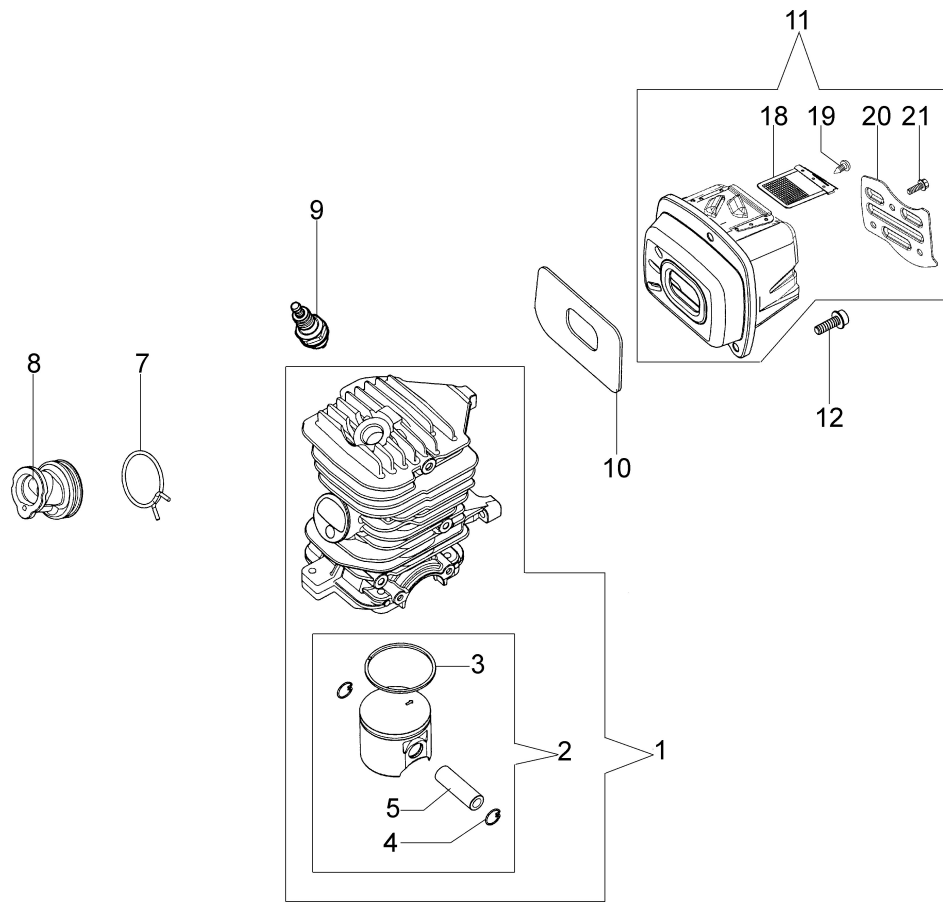

Illustration Motor

Ref.Nu	Qty	Part number	Description	Validity from	Validity till	Notes	Bulletin
1	1	50240166	Complete cylinder				
2	1	50240164	Piston assy Ø40				
3	1	074000405R	Piston ring				
4	2	004900061R	Ring				
5	1	50110047R	Piston pin				
6	4	3801047	Screw				
7	1	094600103	Band				
8	1	50170010R	Manifold				
9	1	3055101	Spark plug				
10	1	50170031R	Gasket				
11	1	50240105R	Muffler				
12	3	3860117R	Screw				
13	2	3050024AR	Seal ring				
14	2	094000006R	Bearing				
15	1	3037026R	Thrust bearing				
16	1	50240081R	Crankshaft				
17	1	50240016R	Cover				
18	1	50240155R	Flame screen				
19	1	012000028	Screw				
20	1	50170175R	Guard				
21	3	50170223R	Screw				
22	2	50110043AR	Spacer