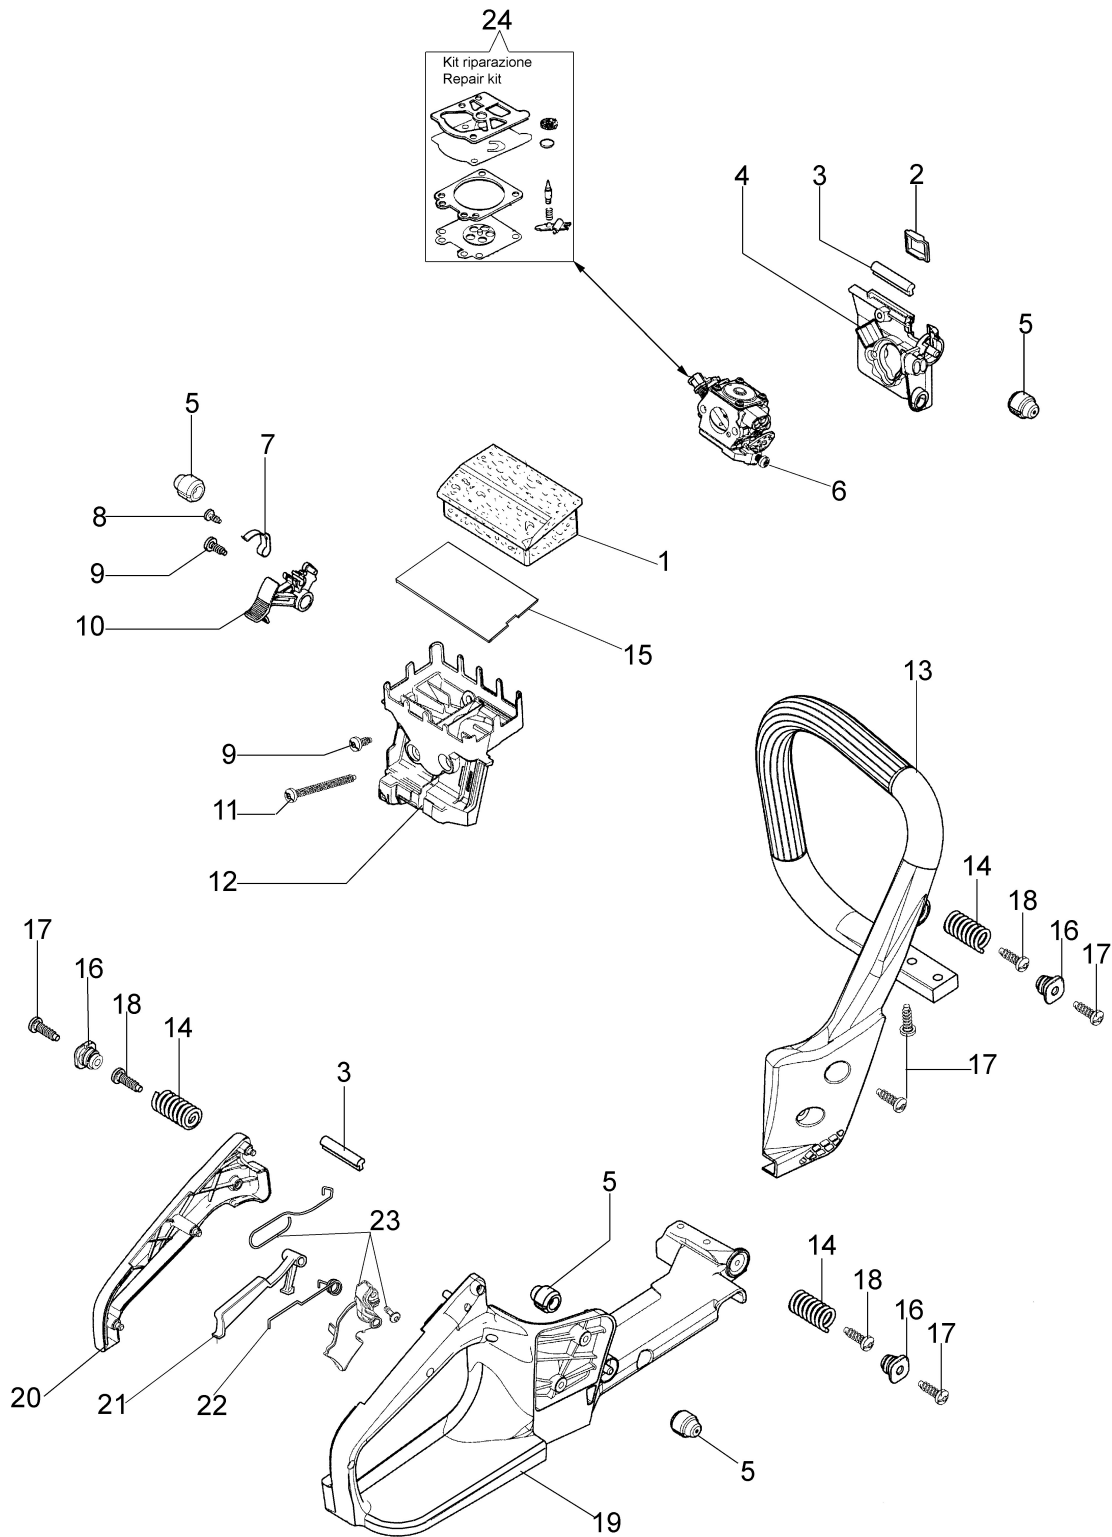

Ref.Nu	Qty	Part number	Description	Validity from	Validity till	Notes	Bulletin
1	1	50240166	Complete cylinder				
2	1	50240164	Piston assy Ø40				
3	1	074000405R	Piston ring				
4	2	004900061R	Ring				
5	1	50110047R	Piston pin				
6	4	3801047	Screw				
7	1	094600103	Band				
8	1	50170010R	Manifold				
9	1	3055101	Spark plug				
10	1	50170031R	Gasket				
11	1	50240105R	Muffler				
12	3	3860117R	Screw				
13	2	3050024AR	Seal ring				
14	2	094000006R	Bearing				
15	1	3037026R	Thrust bearing				
16	1	50240081R	Crankshaft				
17	1	50240016R	Cover				
18	1	50240155R	Flame screen				
19	1	012000028	Screw				
20	1	50170175R	Guard				
21	3	50170223R	Screw				
22	2	50110043AR	Spacer				

Illustration Handle and air filter

Illustration Handle and air filter

Ref.Nu	Qty	Part number	Description	Validity from	Validity till	Notes	Bulletin
1	1	50240036R	Air filter				
2	1	50240062R	Deflector				
3	2	50240011R	AV-mount				
4	1	50240043R	Support				
5	1	50010061R	AV-mount				
6	1	50240045R	Carburetor				
7	1	50240061R	Spring				
8	1	3960109AR	Screw				
9	2	3960070AR	Screw				
10	1	50240060R	Lever				
11	2	3993083R	Screw				
12	1	50240035R	Support				
13	1	50240026R	Handle				
14	1	50050047AR	Spring				
15	1	50240150R	Air filter				
16	1	50170034R	Support				
17	1	3960099R	Screw				
18	1	3960115R	Screw				
19	1	50240023R	Handle				
20	1	50240024R	Cover				
21	1	50050046AR	Lever				
22	1	097000028R	Spring				
23	1	50170248A	Throttle kit				
24	1	2318340	Repair kit				