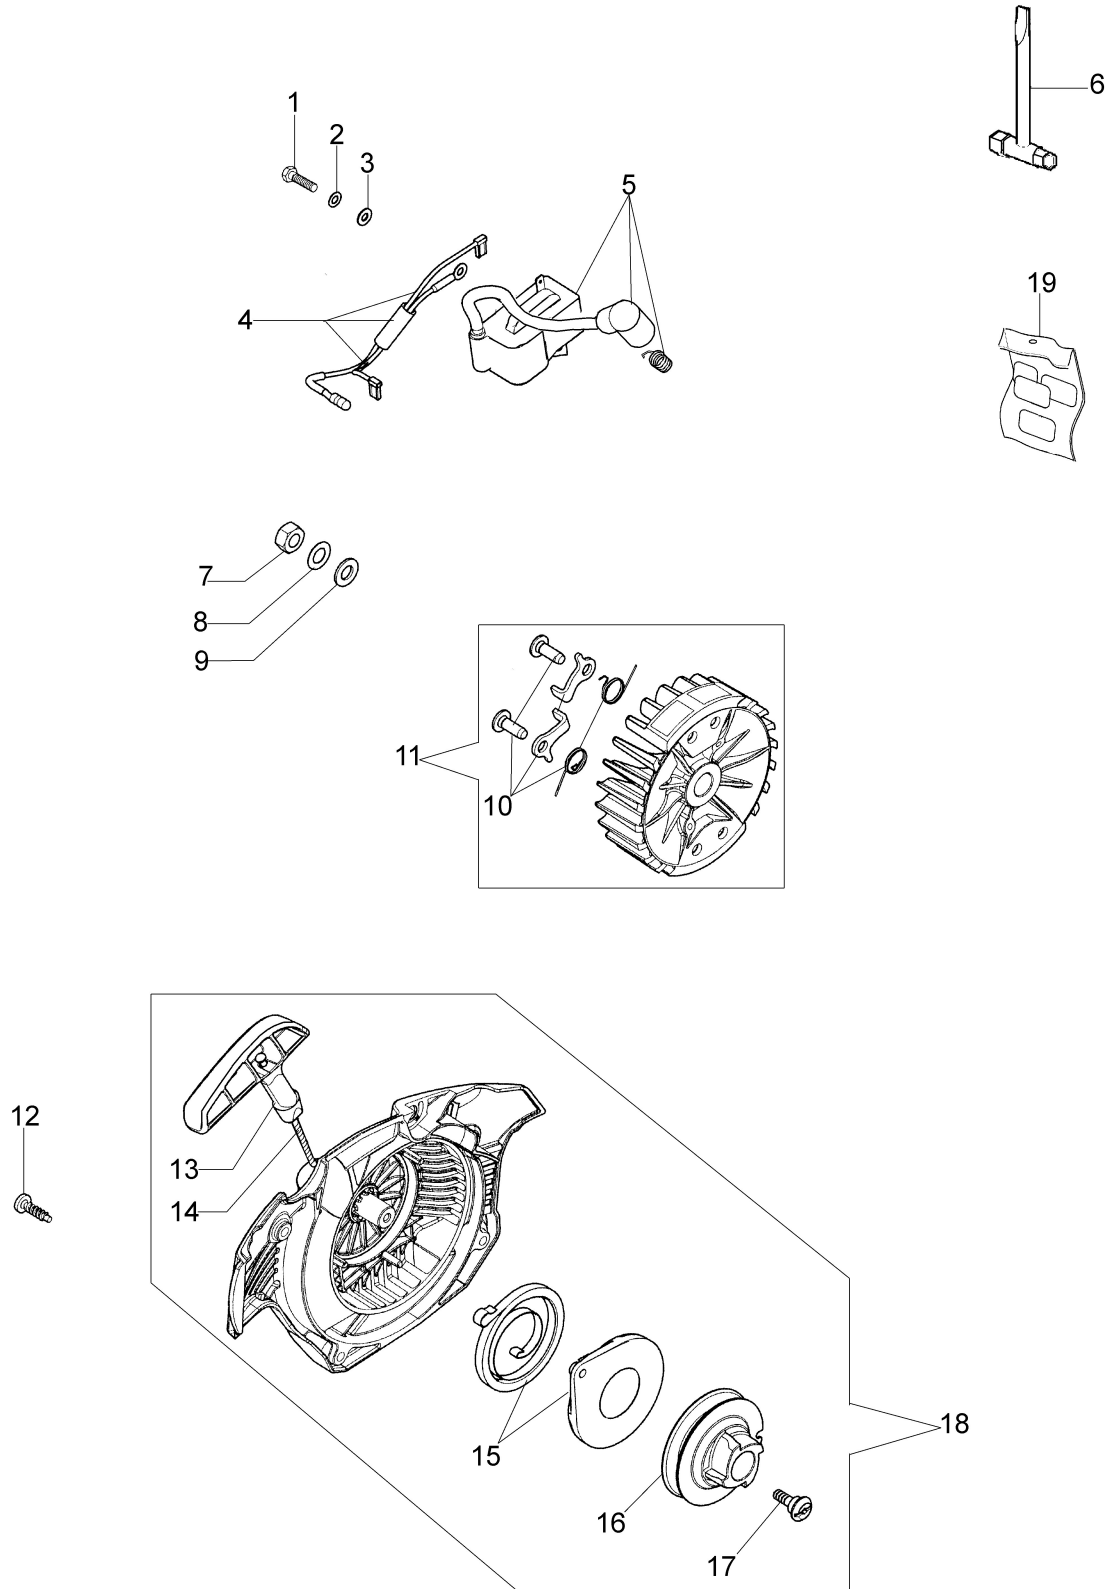

Ref.Nu	Qty	Part number	Description	Validity from	Validity till	Notes	Bulletin
1	1	50240166	Complete cylinder				
2	1	50240164	Piston assy Ø40				
3	1	074000405R	Piston ring				
4	2	004900061R	Ring				
5	1	50110047R	Piston pin				
6	4	3801047	Screw				
7	1	094600103	Band				
8	1	50170010R	Manifold				
9	1	3055101	Spark plug				
10	1	50170031R	Gasket				
11	1	50240105R	Muffler				
12	3	3860117R	Screw				
13	2	3050024AR	Seal ring				
14	2	094000006R	Bearing				
15	1	3037026R	Thrust bearing				
16	1	50240081R	Crankshaft				
17	1	50240016R	Cover				
18	1	50240155R	Flame screen				
19	1	012000028	Screw				
20	1	50170175R	Guard				
21	3	50170223R	Screw				
22	2	50110043AR	Spacer				

Illustration Starter Assy

Illustration Starter assy

Ref.Nu	Qty	Part number	Description	Validity from	Validity till	Notes	Bulletin
1	1	3960075R	Screw				
2	1	006000315R	Washer				
3	1	3916004R	Washer				
4	1	50240087R	Cable				
5	1	50240042R	Ignition coil				
6	1	2304073	Wrench 13x19				
7	1	004000142	Nut		matr. 9841303821		BT4-110-09/11
7	1	50240186	Nut	matr. 9841303822			BT4-110-09/11
8	1	3833080	Washer				
9	1	005000361	Washer				
10	1	50072029	Pawl				
11	1	50170015R	Flywheel				
12	4	3960115R	Screw				
13	1	50170017R	Starter handle				
14	1	50070123R	Starter rope				
15	1	50050073R	Spring				
16	1	50170050R	Starter pulley				
17	1	50160024	Screw				
18	1	50242006BR	Starter assy				
19	1	50242013	Labels kit				