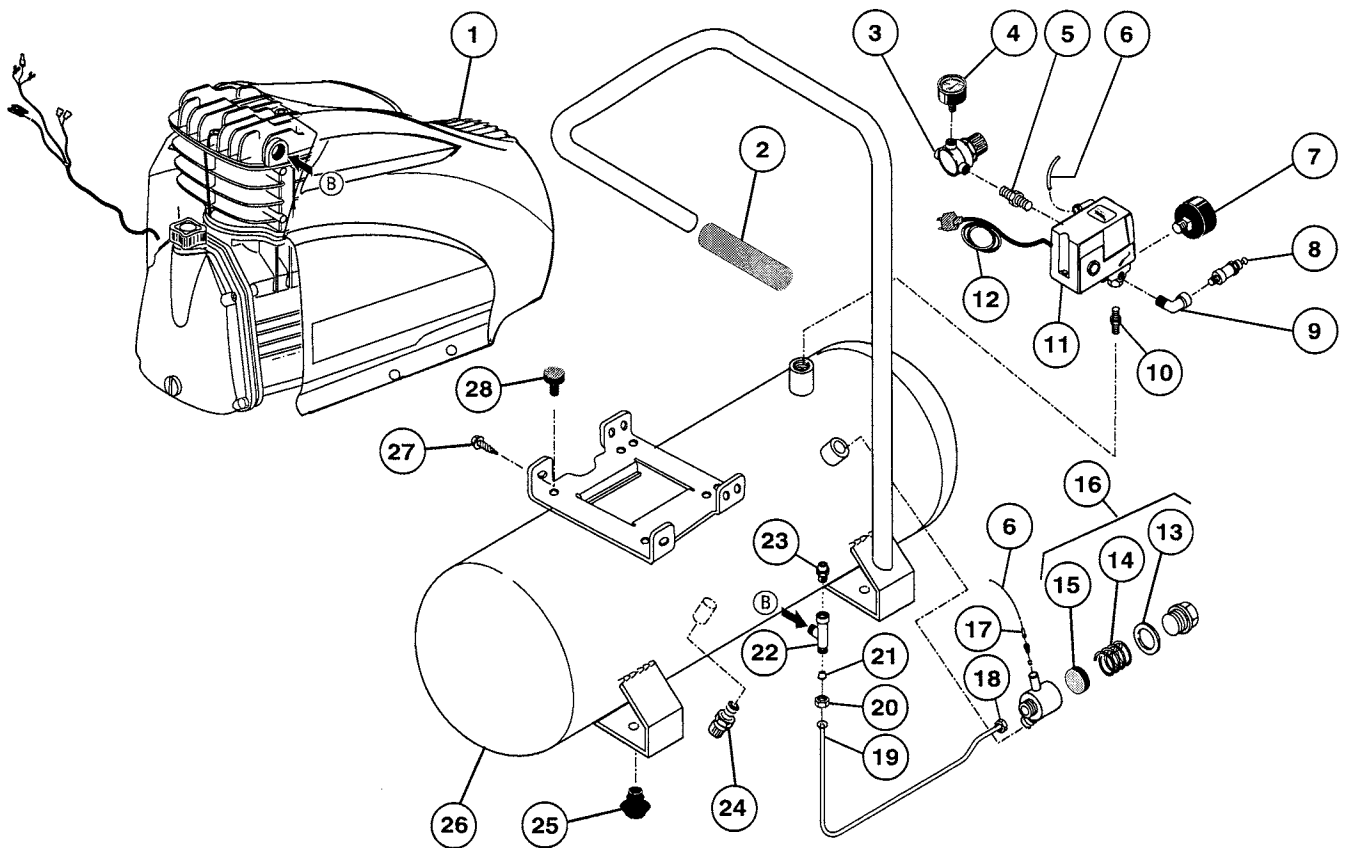

ROLAIR
SCHEMATIC FOR MODEL
FC1500HS3

PARTS LIST FOR FC1500HS3

Schematic #	Description	Part #	Qty.
1	1.5 HP Pump/Motor	PMP11SF2500FC	1
2	Handle Grip	FC127HQ0130	1
3	Regulator	FC319108000	1
4	Gauge – Line	FC330006000	1
5	Nipple	FC011017001	1
6	Nylon Tubing	FC046001000	1
7	Gauge – Tank	FC330052000	1
8	Safety Valve	FC047027001	1
9	Elbow	FC011056000	1
10	Nipple	FC199110140	1
11	Pressure Switch	FC321054000	1
12	Cord w/Plug	FC164A08300	1
13	O-Ring	FC010041000	1
14	Spring	FC047113002	1
15	Seal	FC047113001	1
16	Check Valve	FC347043000	1
17	Brass Sleeve	FC011304000	1
18	Lock Nut	FC199437000	1
19	Discharge Tube	FC168HQ0010	1
20	Lock Nut	FC011117002	1
21	Ring	FC011117000	1
22	Discharge Tee	FC199617000	1
23	Bleeder Valve	FC011158000	1
24	Drain Valve	FC022029000	1
25	Rubber Foot	FC020146000	4
26	Tank Assembly	FC165A15001	1
27	Screw	FC014013042	4
28	Vibration Dampener	FC199575000	4