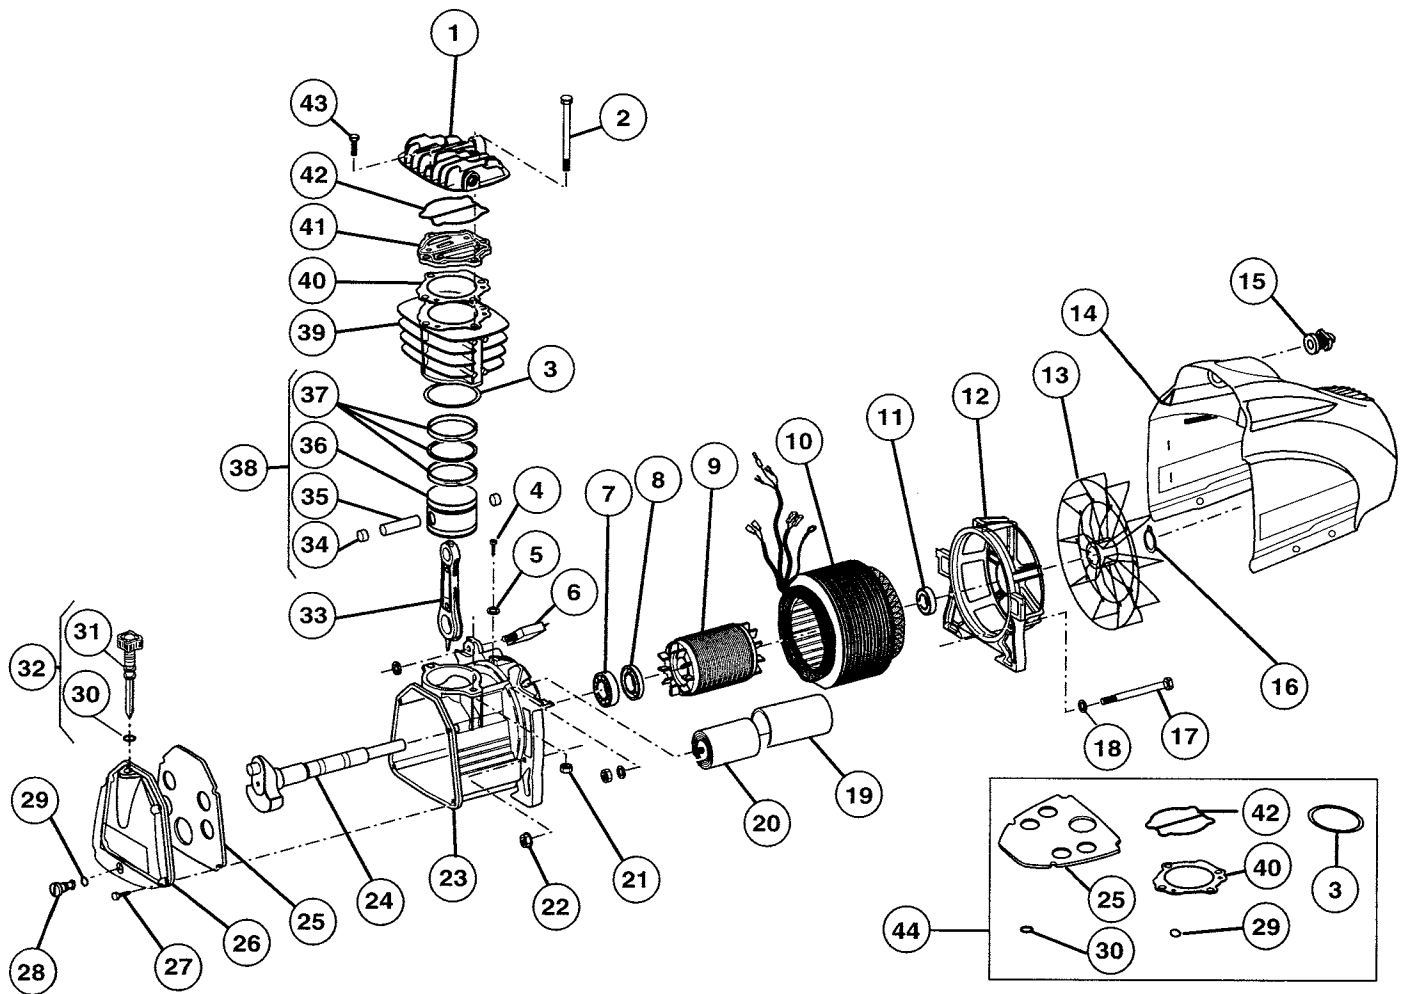

ROLAIR

**SCHEMATIC FOR
PMP11SF2500FC**

PARTS LIST FOR PMP11SF2500FC

Schematic #	Description	Part #	Qty.
1	Head	FC116120015	1
2	Bolt	FC014001071	2
3	O-Ring	FC010133001	1
4	Screw	FC014013001	1
5	Lock Washer	FC014008006	1
6	Manual Reset Button	FC008331000	1
7	Bearing	FC033082000	1
8	Seal	FC010132000	1
9	Rotor	FC134135000	1
10	Stator	FC316122652	1
11	Bearing	FC033005000	1
12	End Bell	FC116120007	1
13	Fan	FC116120008	1
14	Shroud	FC280801021	1
15	Filter Element	FC317064000	1
16	C-Clip	FC015083000	1
17	Bolt	FC014002124	3
18	Lock Washer	FC014008004	3
19	Capacitor Cover	FC116034013	1
20	Capacitor	FC009200075	1
21	Nut	FC014003001	2
22	Nut	FC161190010	3
23	Crankcase	FC116120006	1
24	Crankshaft	FC116120023	1
25	Diaphragm	FC116120030	1
26	Crankcase Cover	FC016120003	1
27	Screw	FC014006024	4
28	Drain Plug	FC014013024	1
29	O-Ring	FC010072000	1
30	O-Ring	FC010024000	1
31	Dipstick	FC012043000	1
32	Dipstick with O-Ring	FC312043000	1
33	Connecting Rod	FC116091021	1
34	Snap Ring	FC015001000	2
35	Piston Pin	FC116022040	1
36	Piston	FC116022004	1
37	Ring Set	FC216022003	1
38	Piston Assembly	FC416022004	1
39	Cylinder	FC116HT0101	1
40	Gasket	FC116HT0003	1
41	Valve Plate	FC116120200	1
42	Gasket	FC116120014	1
43	Bolt	FC014013031	2
44	Gasket Set	FC216120004	1
	1.5 HP Pump/Motor	PMP11SF2500FC	1