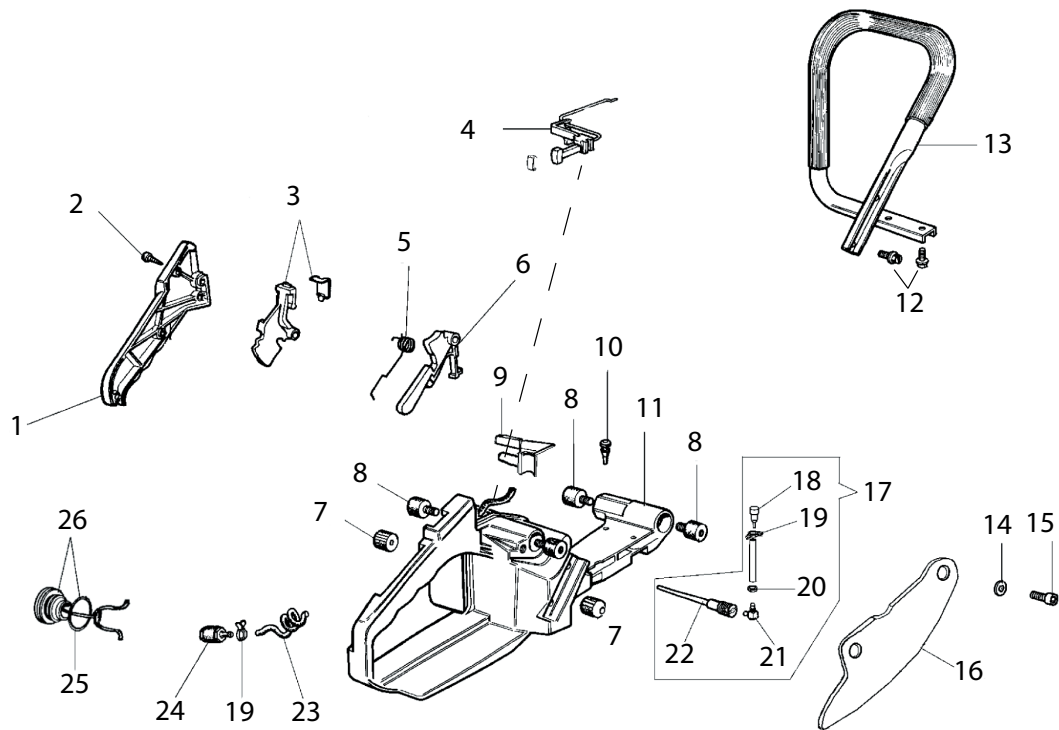

Key #	Part No.	Description
F01	548392	Rear Handle Cover
F02	73976	Screw
F03	71749	Throttle Lever
F04	71750	Throttle Assembly
F05	73988	Trigger Lockout Lever Spring
F06	73987	Trigger Lockout Lever
F07	505387	Shock Absorber
F08	505658	Shock Absorber with Screw
F09	505425	Rear Handle Shock Absorber
F10	73270	Bumper, Shock Absorber, Fuel Tank Top
F11	548391	Fuel Tank
F12	73983	Front Handle Bolt
F13	548483	Front Handle
F14	73897	Washer
F15	73982	Screw
F16	505445	Rubber Water Deflector
F17	71748	Fuel Breather Complete
F18	71761	Fuel Breather, Remote
F19	71588	Fuel Filter Clip
F20	71760	Tube Clamp
F21	71759	Breather Tube Elbow
F22	71751	Breather Tube Body
F23	73375	Fuel Line
F24	73459	Fuel Filter
F25	73448	Fuel Cap O-Ring
F26	71739	Fuel Cap Assembly, with Outer Seal Ring