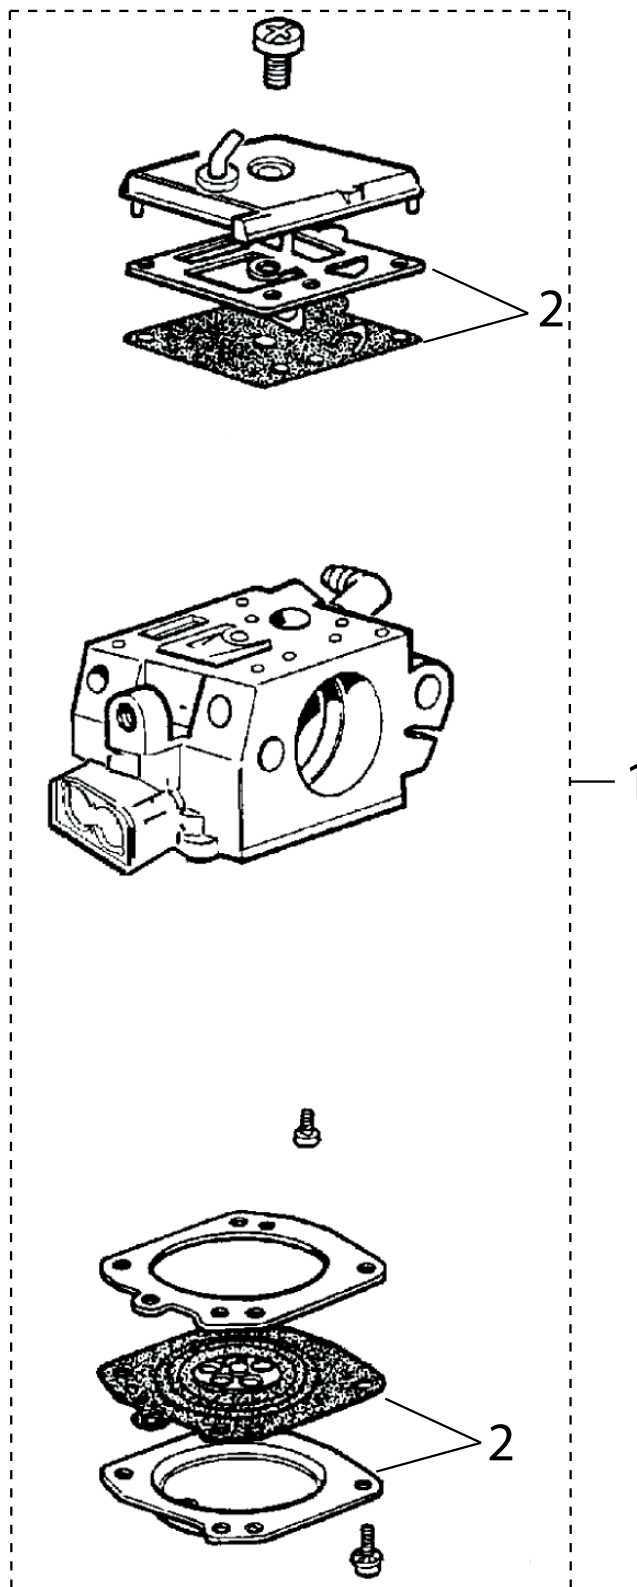

Key #	Part No.	Description
M01	548394	Carburetor Repair Kit
M02	548393	Carburetor, Walbro - HDA-225