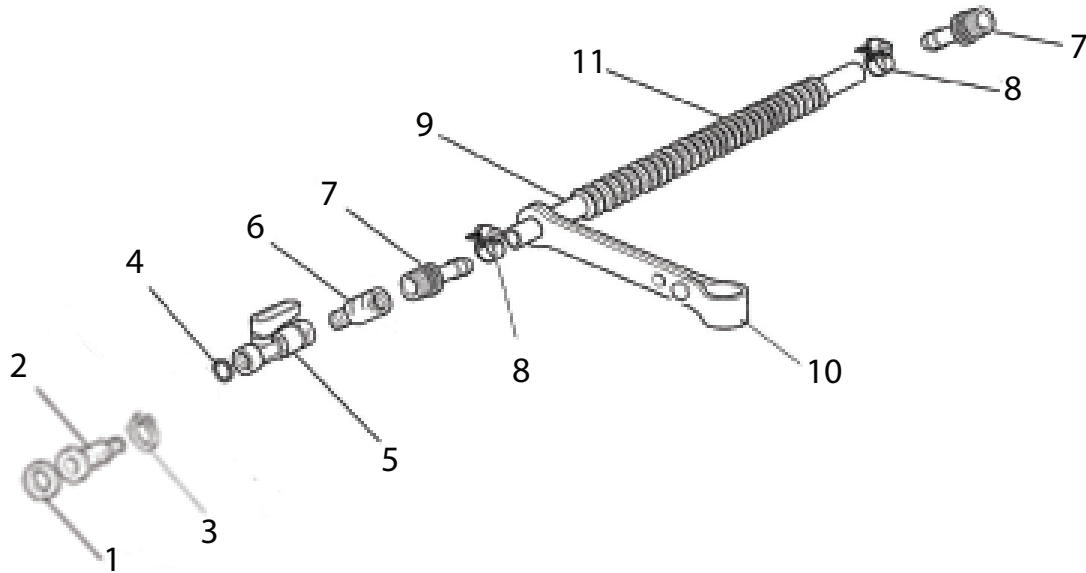

Key #	Part No.	Description
K01	71469	Water Hose Gasket
K02	71467	Fitting
K03	71457	Ring Nut
K04	71468	Water Hose O-Ring
K05	71458	Water Shut-Off Valve
K06	71466	Fitting
K07	71454	Fitting
K08	71465	Hose Clamp
K09	509488	Water Hose
K10	71461	Hose Hanger
K11	71464	Water Hose Cover