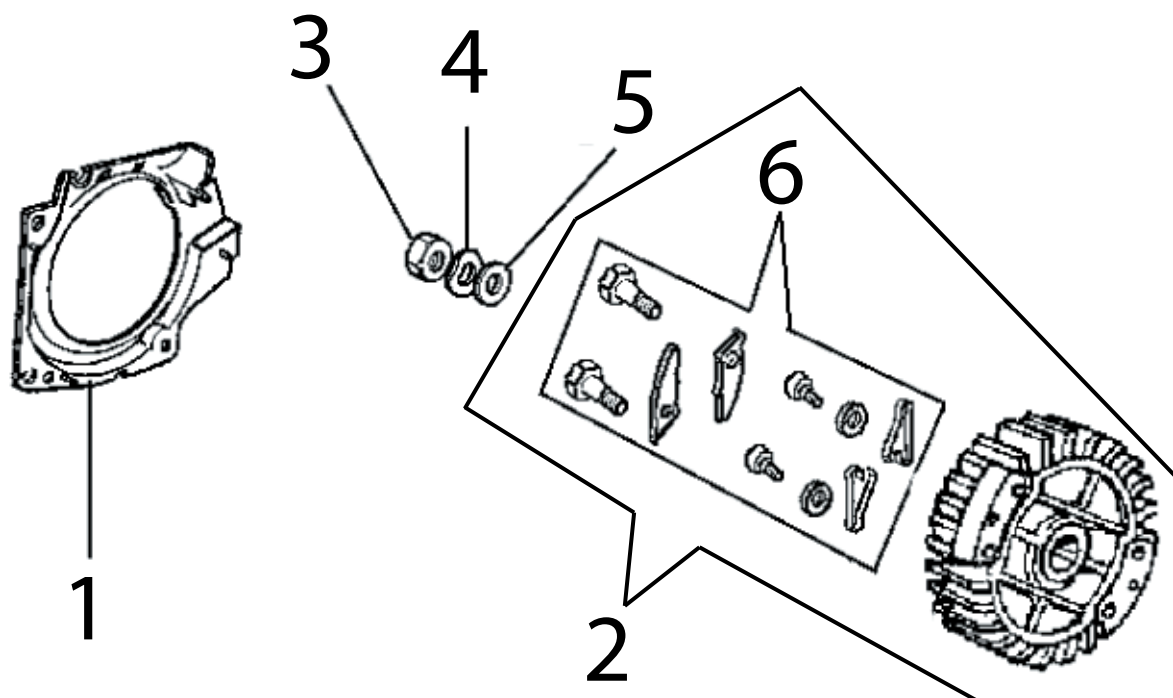

Key #	Part No.	Description
G01	548514	Flywheel Shroud
G02	548515	Flywheel
G03	73891	Nut
G04	73911	Washer
G05	73912	Washer
G06	508852	Starter Pawl Assembly