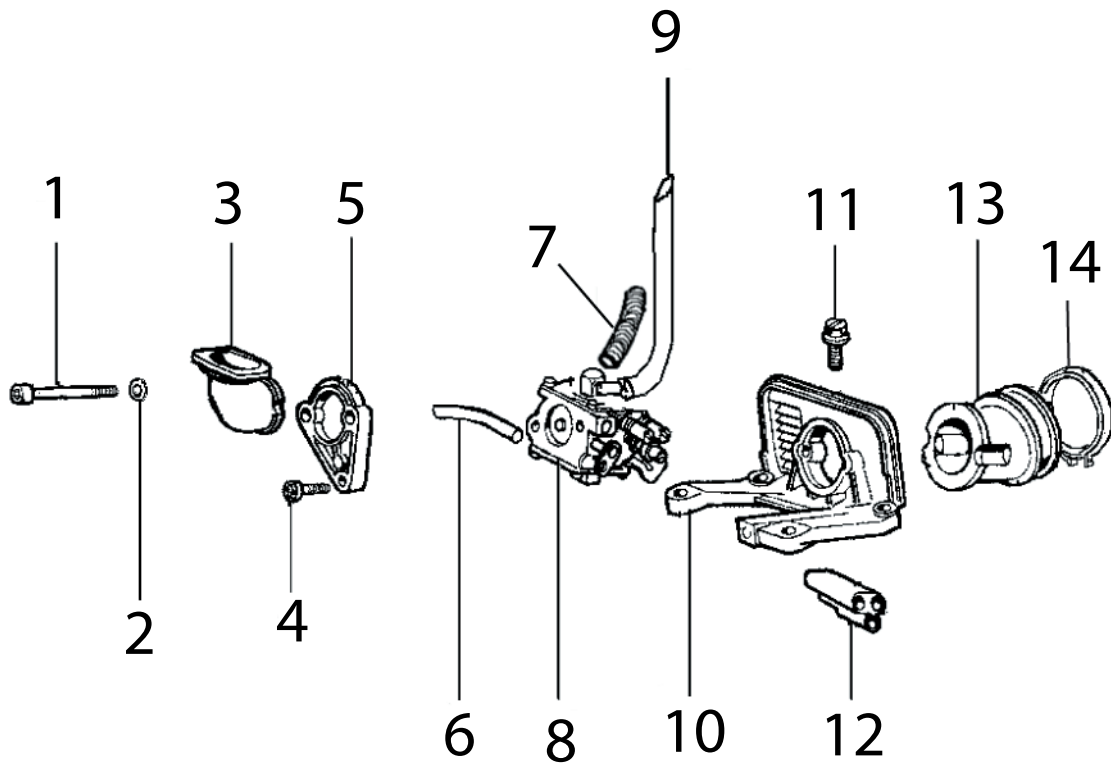

Key #	Part No.	Description
A01	73199	Spark Plug
A02	73874	Cylinder Bolt
A03	71642	Decompression Valve
A04	505439	Cylinder Base Gasket
A05	505428	Complete Cylinder & Piston Assembly
A06	505403	Wrist Pin Needle Bearing

Key #	Part No.	Description
B01	505407	Crankcase Plug
B02	512461	Tank Plug
B03	537665	Crankcase
B04	73281	Crankcase Dowel Pin
B05	505627	Fuel Line Grommet
B06	505408	Crankcase Grommet
B07	505375	Crankshaft Bearing
B08	509555	Bar Mounting Stud
B09	505393	Tensioner
B10	505467	Bar Mount Pad Cover Plate
B11	509709	Screw, 5 x 50 mm
B12	73897	Washer
B13	73930	Crankcase Bolt
B14	505440	Crankcase Gasket
B15	73955	Choke Lever Bushing
B16	505409	Choke Lever

Key #	Part No.	Description
C01	540139	Crankshaft Retainer Seal
C02	505423	Crankcase Seal Retainer
C03	73285	Washer
C04	73940	Bolt
C05	505421	Clutch Spacer
C06	505378	Clutch Bearing
C07	70949	8T Rim Sprocket Kit
C08	505422	Clutch Cup with Splined Adaptor
C09	505436	Clutch Spacer Inside
C10	505442	Clutch
C11	505434	Clutch Spring

Key #	Part No.	Description
C01	505381	Crankshaft Seal
C02	505375	Crankshaft Bearing
C03	505397	Crankshaft Assembly
C04	505403	Wrist Pin Needle Bearing
C05	509487	Crankshaft Bushing

Key #	Part No.	Description
D01	505385	Cylinder-to-Muffler Gasket
D02	537692	Muffler
D03	73883	Screw
D04	73327	Washer
D05	73866	Lower Muffler Screw