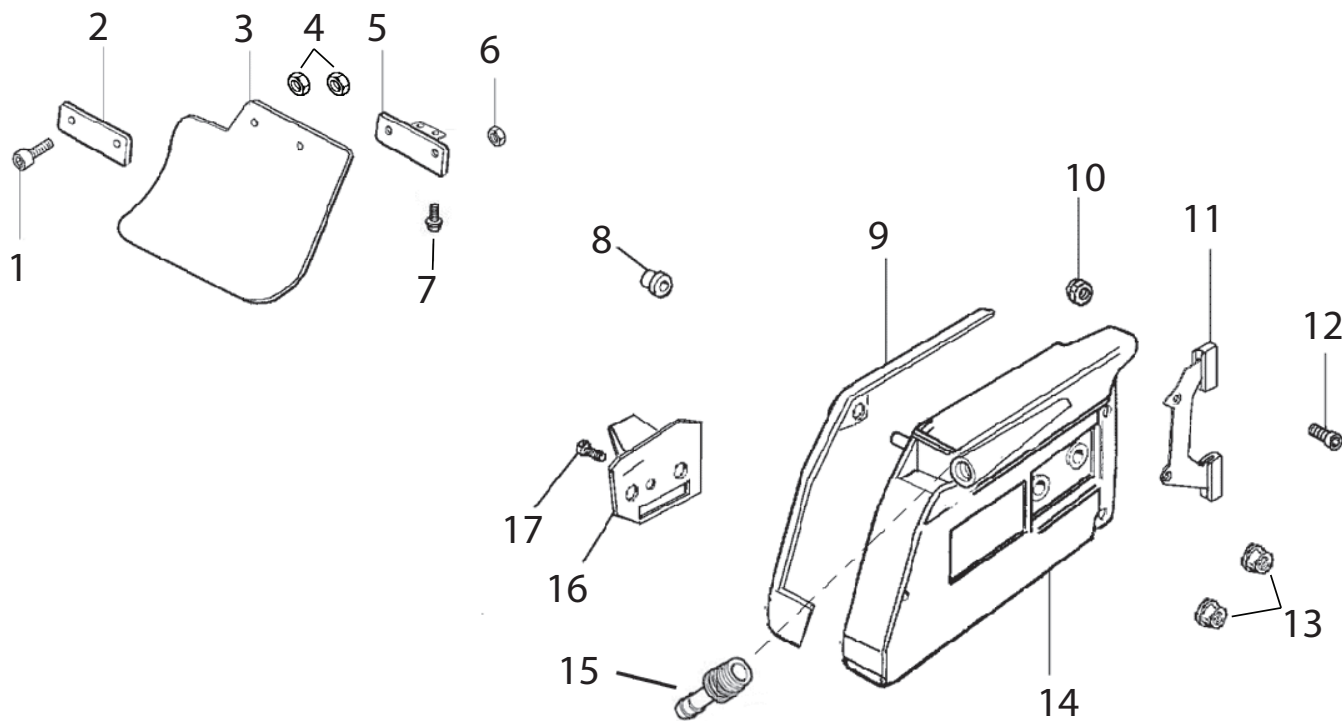

Key #	Part No.	Description
L01	71479	Guard Flap Screw
L02	505491	Guard Flap Mounting Bracket, Front
L03	505492	Guard Flap
L04	call	Nut
L05	505490	Guard Flap Mounting Bracket, Back
L06	505468	Guard Flap Nut
L07	73983	Front Handle Bolt
L08	73310	Rubber Bumper Cover
L09	505417	Side Cover Gasket
L10	509852	Mounting Nut
L11	505493	Rubber WallWalker
L12	73982	Screw
L13	73958	Side Cover Nut
L14	537662	Side Cover
L15	71454	Fitting
L16	505419	Side Cover Plate
L17	71487	Screw