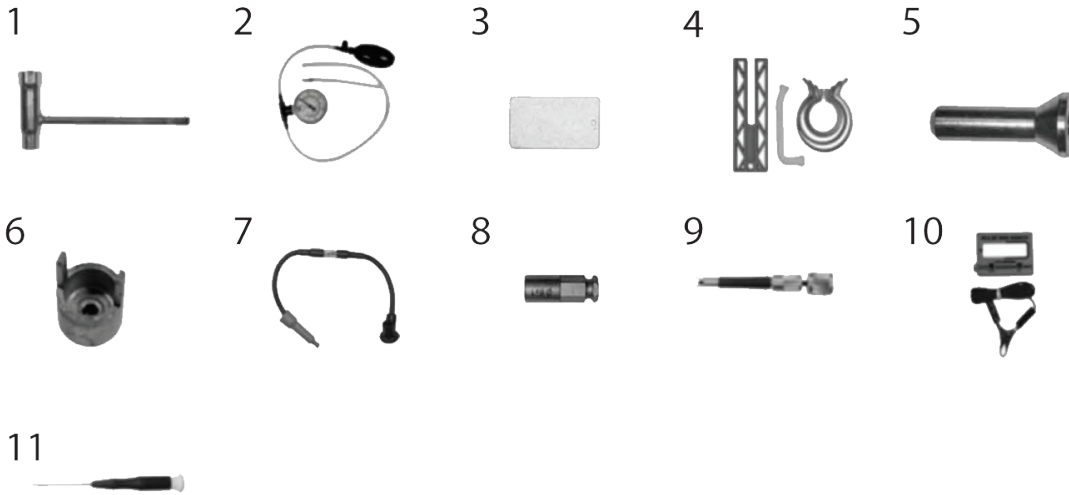

SERVICE ITEMS

660GC Gas Saw

Key #	Part No.	Description
1	71521	Scrench 13-19 mm
2	71541	Pressure Gauge Bulb
3	71542	Coil/Flywheel Timing Shim
4	71543	Cylinder Assembly Clamps & Piston Stop
5	73462	Main Bearing Driver Tool
6	71546	Shock Absorber Tool
7	71547	Spark Tester
8	71548	Flywheel Disassembly Tool
9	71550	Limiter Cap Puller
10	71565	Electronic Tachometer
11	71573	Tuning Screwdriver
Not Shown	571227	2-Stroke Oil, 25:1 Mix, 5.2 oz (158 ml) (6-Pack)
Not Shown	571228	2-Stroke Oil, 25:1 Mix, 5.2 oz (158 ml) (24-Pack)