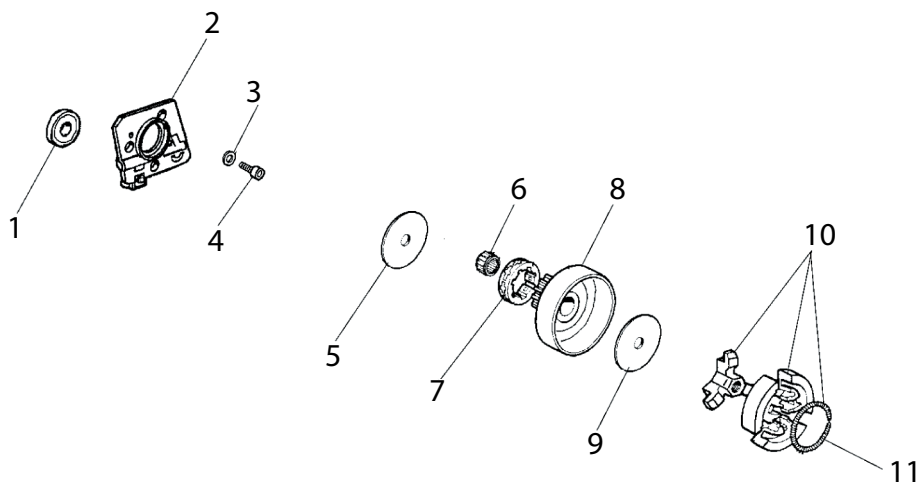

Key #	Part No.	Description
C01	540139	Crankshaft Retainer Seal
C02	505423	Crankcase Seal Retainer
C03	73285	Washer
C04	73940	Bolt
C05	505421	Clutch Spacer
C06	505378	Clutch Bearing
C07	70949	8T Rim Sprocket Kit
C08	505422	Clutch Cup with Splined Adaptor
C09	505436	Clutch Spacer Inside
C10	505442	Clutch
C11	505434	Clutch Spring