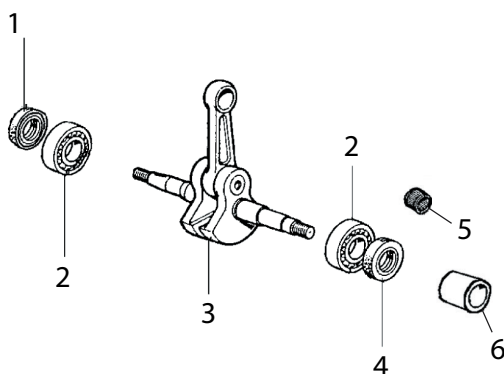

## 660GC Gas Saw

Key #	Part No.	Description
1	71521	Scrench 13-19 mm
2	71541	Pressure Gauge Bulb
3	71542	Coil/Flywheel Timing Shim
4	71543	Cylinder Assembly Clamps & Piston Stop
5	73462	Main Bearing Driver Tool
6	71546	Shock Absorber Tool
7	71547	Spark Tester
8	71548	Flywheel Disassembly Tool
9	71550	Limiter Cap Puller
10	71565	Electronic Tachometer
11	71573	Tuning Screwdriver
Not Shown	571227	2-Stroke Oil, 25:1 Mix, 5.2 oz (158 ml) (6-Pack)
Not Shown	571228	2-Stroke Oil, 25:1 Mix, 5.2 oz (158 ml) (24-Pack)

Key #	Part No.	Description
A01	73199	Spark Plug
A02	73874	Cylinder Bolt
A03	71642	Decompression Valve
A04	505439	Cylinder Base Gasket
A05	505428	Complete Cylinder & Piston Assembly
A06	505403	Wrist Pin Needle Bearing

Key #	Part No.	Description
B01	505407	Crankcase Plug
B02	512461	Tank Plug
B03	537665	Crankcase
B04	73281	Crankcase Dowel Pin
B05	505627	Fuel Line Grommet
B06	505408	Crankcase Grommet
B07	505375	Crankshaft Bearing
B08	509555	Bar Mounting Stud
B09	505393	Tensioner
B10	505467	Bar Mount Pad Cover Plate
B11	509709	Screw, 5 x 50 mm
B12	73897	Washer
B13	73930	Crankcase Bolt
B14	505440	Crankcase Gasket
B15	73955	Choke Lever Bushing
B16	505409	Choke Lever

Key #	Part No.	Description
C01	540139	Crankshaft Retainer Seal
C02	505423	Crankcase Seal Retainer
C03	73285	Washer
C04	73940	Bolt
C05	505421	Clutch Spacer
C06	505378	Clutch Bearing
C07	70949	8T Rim Sprocket Kit
C08	505422	Clutch Cup with Splined Adaptor
C09	505436	Clutch Spacer Inside
C10	505442	Clutch
C11	505434	Clutch Spring