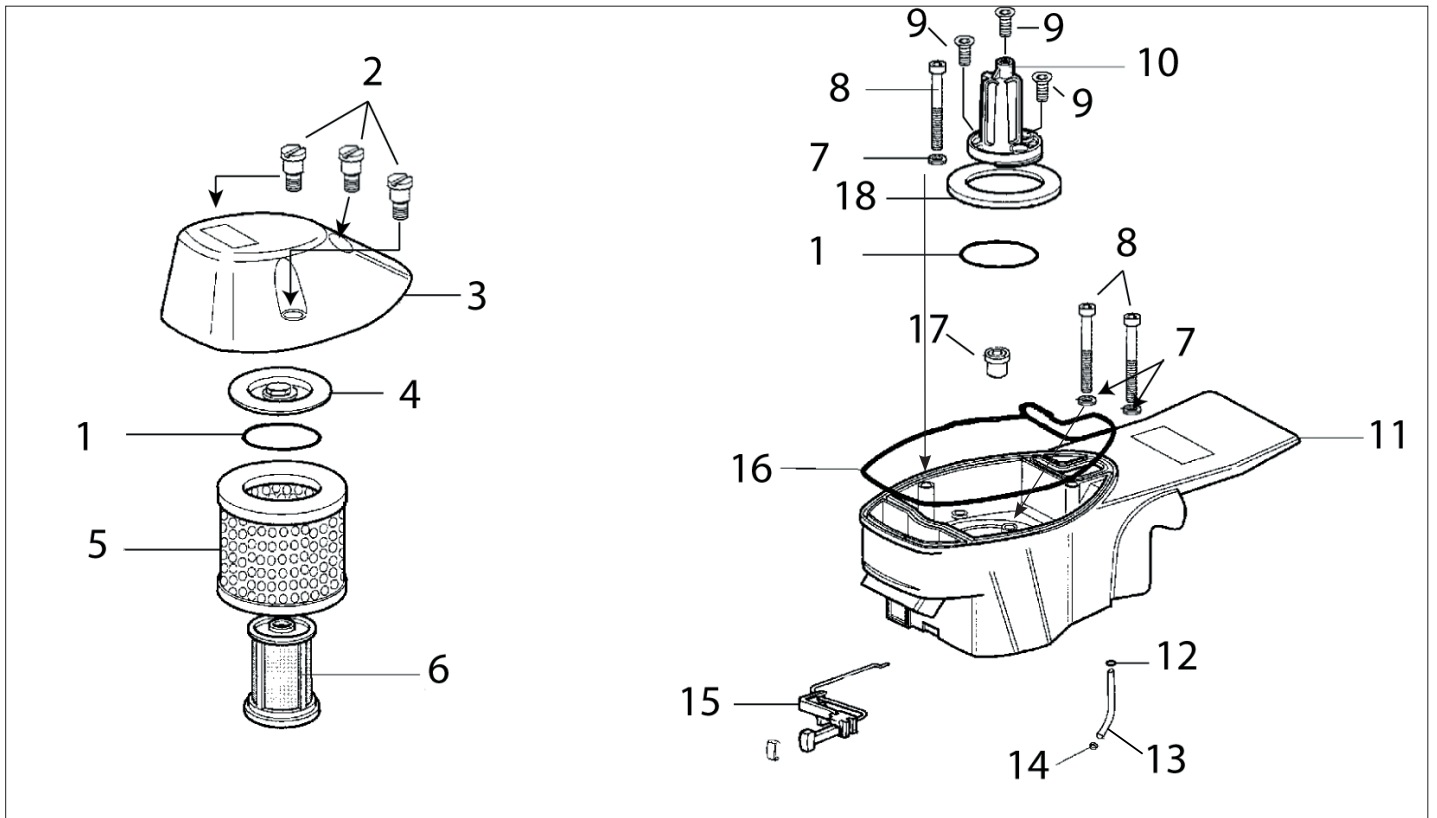

Key #	Part No.	Description
J01	73331	Air Filter O-Ring
J02	73992	Filter Cover Screw
J03	530473	Air Filter Cover Assembly (with 3 screws)
J04	71758	Air Filter Flange
J05	71752	Air Filter Canister, Polyester
J06	73336	Prefilter Plastic, Secondary Filter
J07	73897	Washer
J08	505429	Cylinder Cover Screw
J09	505437	Filter Support Screw
J10	73338	Filter Support
J11	537660	Cylinder Cover
J12	71472	O-Ring
J13	505382	Compensator Tube
J14	71760	Tube Clamp
J15	71756	Filter Cover Gasket
J16	71763	Breather Grommet
J17	73335	Filter Canister Gasket