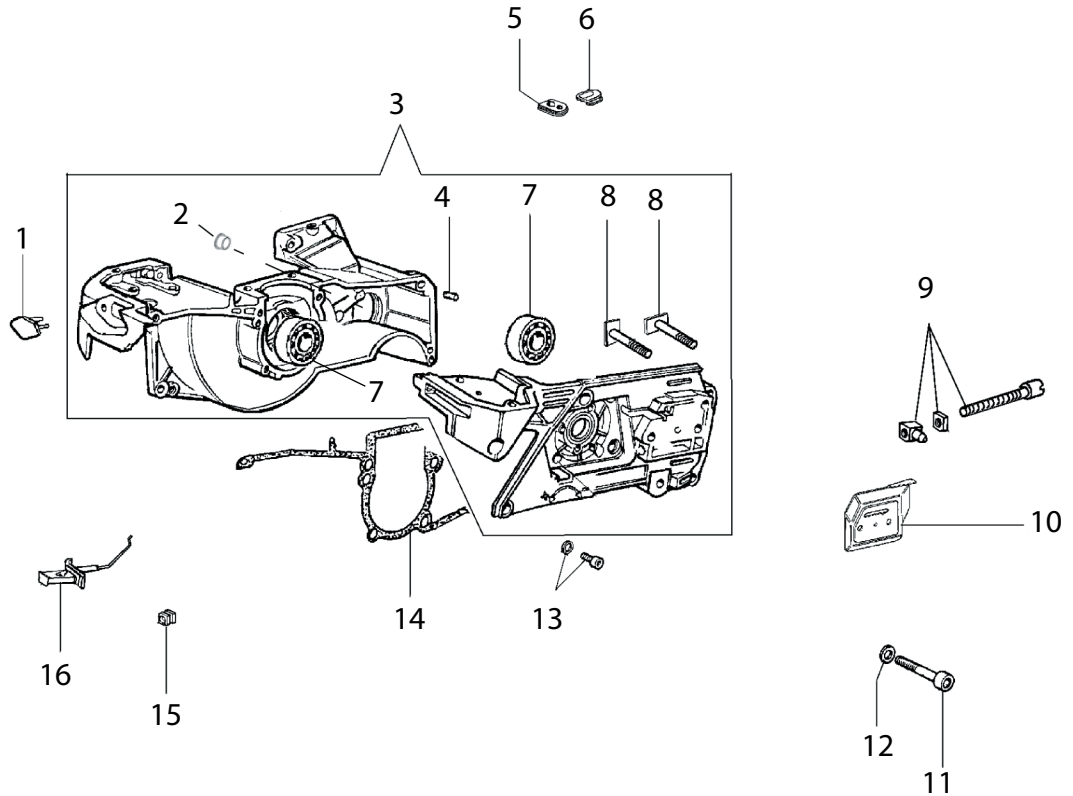

## 660GC Gas Saw

Key #	Part No.	Description
1	71521	Scrench 13-19 mm
2	71541	Pressure Gauge Bulb
3	71542	Coil/Flywheel Timing Shim
4	71543	Cylinder Assembly Clamps & Piston Stop
5	73462	Main Bearing Driver Tool
6	71546	Shock Absorber Tool
7	71547	Spark Tester
8	71548	Flywheel Disassembly Tool
9	71550	Limiter Cap Puller
10	71565	Electronic Tachometer
11	71573	Tuning Screwdriver
Not Shown	571227	2-Stroke Oil, 25:1 Mix, 5.2 oz (158 ml) (6-Pack)
Not Shown	571228	2-Stroke Oil, 25:1 Mix, 5.2 oz (158 ml) (24-Pack)

Key #	Part No.	Description
A01	73199	Spark Plug
A02	73874	Cylinder Bolt
A03	71642	Decompression Valve
A04	505439	Cylinder Base Gasket
A05	505428	Complete Cylinder & Piston Assembly
A06	505403	Wrist Pin Needle Bearing

Key #	Part No.	Description
B01	505407	Crankcase Plug
B02	512461	Tank Plug
B03	537665	Crankcase
B04	73281	Crankcase Dowel Pin
B05	505627	Fuel Line Grommet
B06	505408	Crankcase Grommet
B07	505375	Crankshaft Bearing
B08	509555	Bar Mounting Stud
B09	505393	Tensioner
B10	505467	Bar Mount Pad Cover Plate
B11	509709	Screw, 5 x 50 mm
B12	73897	Washer
B13	73930	Crankcase Bolt
B14	505440	Crankcase Gasket
B15	73955	Choke Lever Bushing
B16	505409	Choke Lever

Key #	Part No.	Description
C01	540139	Crankshaft Retainer Seal
C02	505423	Crankcase Seal Retainer
C03	73285	Washer
C04	73940	Bolt
C05	505421	Clutch Spacer
C06	505378	Clutch Bearing
C07	70949	8T Rim Sprocket Kit
C08	505422	Clutch Cup with Splined Adaptor
C09	505436	Clutch Spacer Inside
C10	505442	Clutch
C11	505434	Clutch Spring