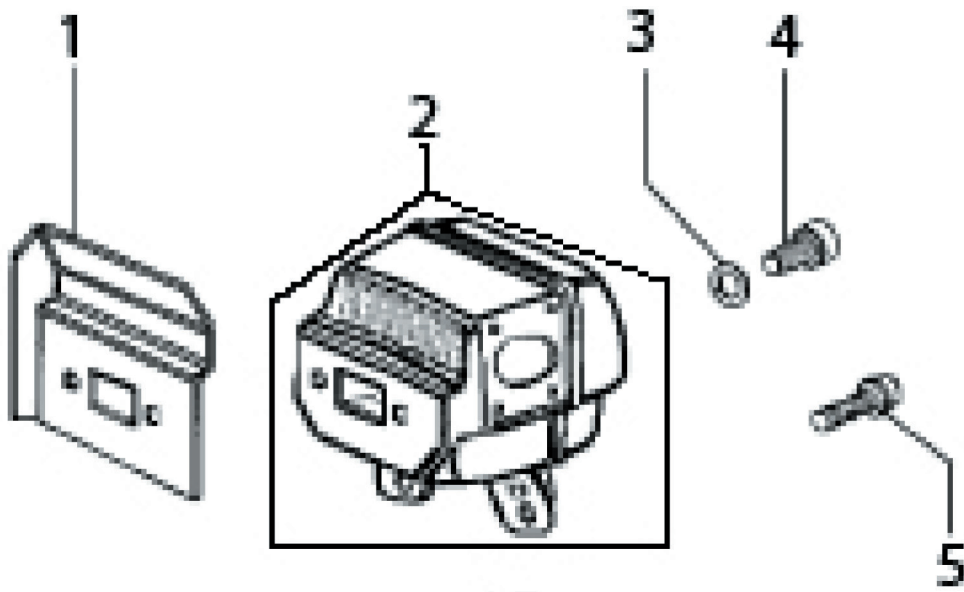

Key #	Part No.	Description
D01	505385	Cylinder-to-Muffler Gasket
D02	537692	Muffler
D03	73883	Screw
D04	73327	Washer
D05	73866	Lower Muffler Screw