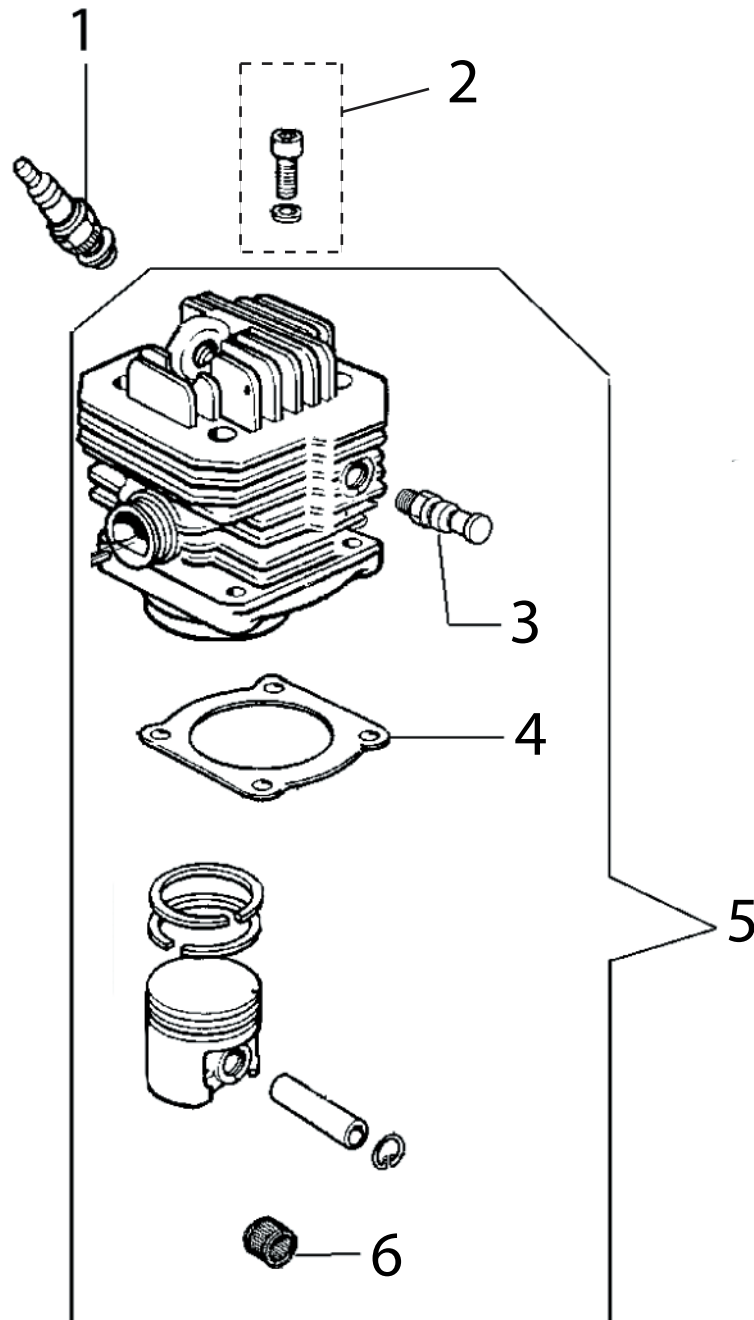

## 660GC Gas Saw

ITEM DESCRIPTION	KEY	PAGE
660GC Gas Saw Service Items	n/a	1
Cylinder & Piston Assembly	A	2
Crankcase Assembly	B	3
Clutch & Crankshaft Assembly	C	4
Muffler Assembly	D	5
Carburetor Assembly	E	6
Fuel Tank Assembly	F	7
Flywheel Assembly	G	8
Ignition Assembly	H	9
Starter Assembly	I	10
Air Filter Assembly	J	11
Water Deliver System	K	12
Side Cover Assembly	L	13
Carburetor Repair Kit	M	14

## 660GC Gas Saw

Key #	Part No.	Description
1	71521	Scrench 13-19 mm
2	71541	Pressure Gauge Bulb
3	71542	Coil/Flywheel Timing Shim
4	71543	Cylinder Assembly Clamps & Piston Stop
5	73462	Main Bearing Driver Tool
6	71546	Shock Absorber Tool
7	71547	Spark Tester
8	71548	Flywheel Disassembly Tool
9	71550	Limiter Cap Puller
10	71565	Electronic Tachometer
11	71573	Tuning Screwdriver
Not Shown	571227	2-Stroke Oil, 25:1 Mix, 5.2 oz (158 ml) (6-Pack)
Not Shown	571228	2-Stroke Oil, 25:1 Mix, 5.2 oz (158 ml) (24-Pack)

Key #	Part No.	Description
A01	73199	Spark Plug
A02	73874	Cylinder Bolt
A03	71642	Decompression Valve
A04	505439	Cylinder Base Gasket
A05	505428	Complete Cylinder & Piston Assembly
A06	505403	Wrist Pin Needle Bearing

Key #	Part No.	Description
B01	505407	Crankcase Plug
B02	512461	Tank Plug
B03	537665	Crankcase
B04	73281	Crankcase Dowel Pin
B05	505627	Fuel Line Grommet
B06	505408	Crankcase Grommet
B07	505375	Crankshaft Bearing
B08	509555	Bar Mounting Stud
B09	505393	Tensioner
B10	505467	Bar Mount Pad Cover Plate
B11	509709	Screw, 5 x 50 mm
B12	73897	Washer
B13	73930	Crankcase Bolt
B14	505440	Crankcase Gasket
B15	73955	Choke Lever Bushing
B16	505409	Choke Lever