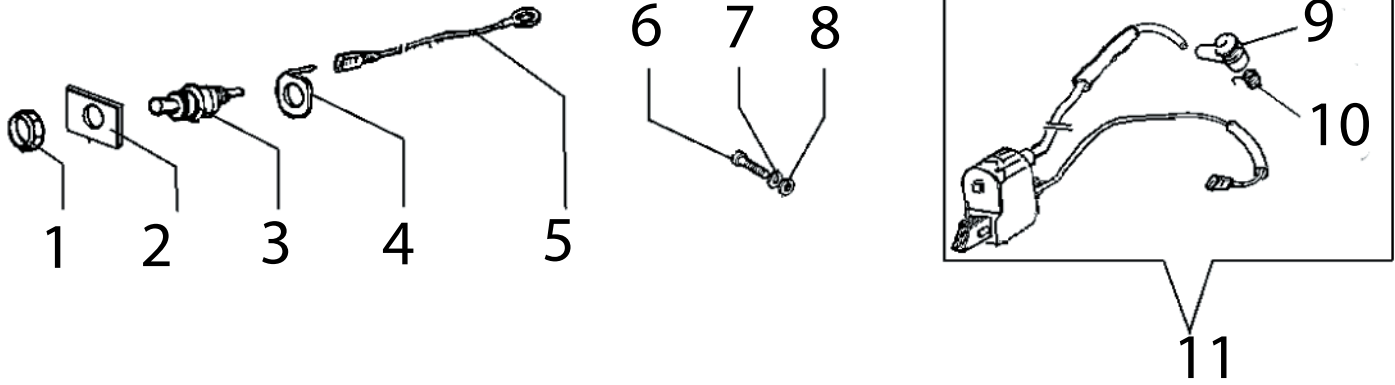

Key #	Part No.	Description
H01	73239	Ignition Toggle Switch Nut
H02	73238	Ignition Toggle Plate On/Off
H03	73237	Ignition Toggle Switch
H04	71449	Toggle Switch Connecting Plate
H05	73919	Ignition Toggle Cable
H06	73914	Screw
H07	73285	Washer
H08	73890	Washer
H09	73241	Spark Plug Boot w/ Spring
H10	73917	Spark Plug Spring
H11	548516	Ignition Coil with Spark Plug Lead & Primary