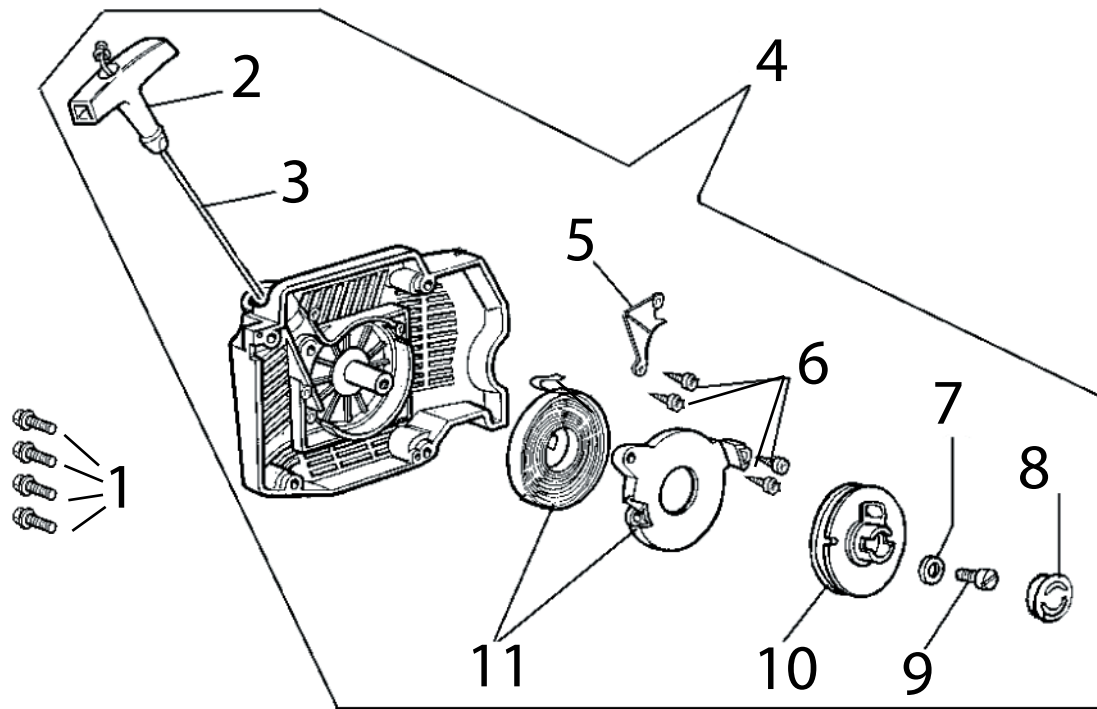

Key #	Part No.	Description
E01	505469	Screw
E02	73897	Washer
E03	507427	Outer Intake Manifold
E04	73901	Outer Intake Manifold Flange Screw
E05	505384	Outer Intake Manifold Flange
E06	505382	Compensator Tube
E07	73888	Carburetor Spring
E08	548393	Carburetor, Walbro
E09	71751	Pulse Tube
E10	505411	Carburetor Mounting Bracket
E11	73866	Screw
E12	505391	Adjustment Guide
E13	505383	Intake Manifold
E14	73867	Intake Manifold Clamp

Key #	Part No.	Description
G01	548514	Flywheel Shroud
G02	548515	Flywheel
G03	73891	Nut
G04	73911	Washer
G05	73912	Washer
G06	508852	Starter Pawl Assembly

Key #	Part No.	Description
H01	73239	Ignition Toggle Switch Nut
H02	73238	Ignition Toggle Plate On/Off
H03	73237	Ignition Toggle Switch
H04	71449	Toggle Switch Connecting Plate
H05	73919	Ignition Toggle Cable
H06	73914	Screw
H07	73285	Washer
H08	73890	Washer
H09	73241	Spark Plug Boot w/ Spring
H10	73917	Spark Plug Spring
H11	548516	Ignition Coil with Spark Plug Lead & Primary