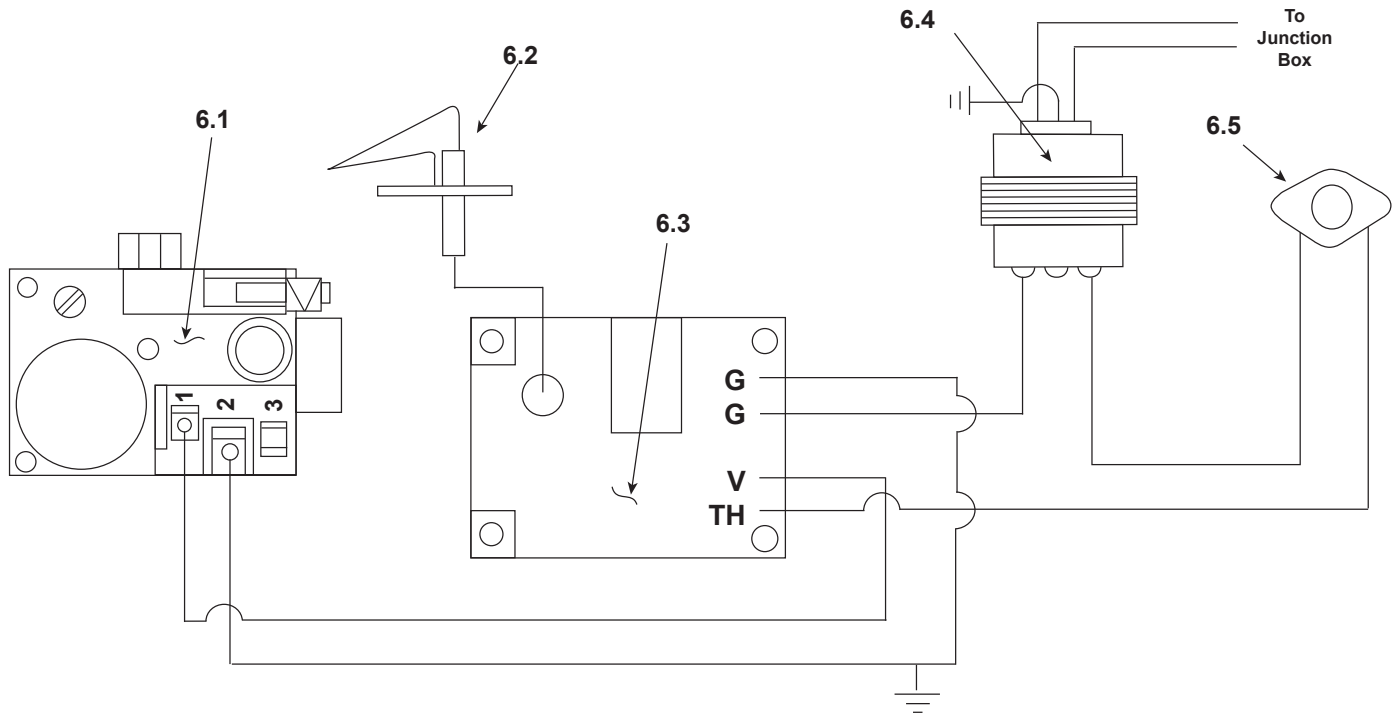

#6 Electronic Ignition Wiring Diagram

IMPORTANT: THIS IS DATED INFORMATION. Parts must be ordered from a dealer or distributor. **Hearth and Home Technologies does not sell directly to consumers.** Provide model number and serial number when requesting service parts from your dealer or distributor.

Stocked at Depot

ITEM	DESCRIPTION	COMMENTS	PART NUMBER	
6.1	Valve (R/S) - NG	No longer available	71516	
	Valve (R/S) - LP	No longer available	71518	
	Valve (W/R)		SRV71511	Y
6.2	Electronic Ignitor		26542	Y
6.3	Ignition Control Box		SRV15695	Y
6.4	Transformer		SRV20947	Y
6.5	High Limit Switch		SRV4021-383	Y
	Burner	No longer available	18072C	
	Burner Orifice (.093) - NG		SRV16752	Y
	Burner Orifice (.059) - LP		SRV13445	Y
	Burner Supply Tube	No longer available	16242B	
	ON/OFF Rocker Switch		SRV060-511	Y
	Conversion Kit NG	Not available for White Rogers	CKN	Y
	Conversion Kit LP		CKP	Y