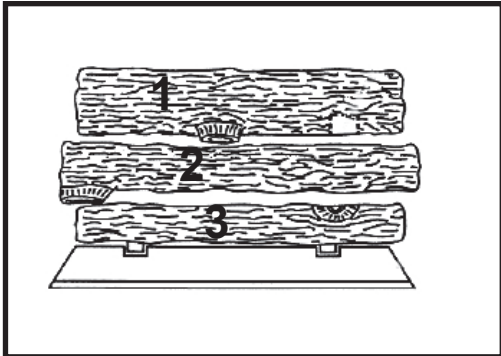

**Log Set Assembly**

IMPORTANT: THIS IS DATED INFORMATION. Parts must be ordered from a dealer or distributor. **Hearth and Home Technologies does not sell directly to consumers.** Provide model number and serial number when requesting service parts from your dealer or distributor.

**Stocked at Depot**

ITEM	DESCRIPTION	COMMENTS	PART NUMBER	
	Log Assembly	No longer available	16769D	
1	Back Log	No longer available	SRV15691	
2	Middle Log	No longer available	SRV15693	
3	Front Log	No longer available	15690C	
4	Glass Panel	No longer available	16274C	
5	Door Assembly	No longer available	16273B	
	Ashlip	No longer available	17252B	
	Brass Trim	No longer available	16253B	
	Mineral Wool	Qty 2 req	SRV14333	
	Side Door Seal	No longer available	16268B	
	Top Door Seal	No longer available	16264A	
	Vermiculite		28746	
	Installation and Operating Instructions		16480	