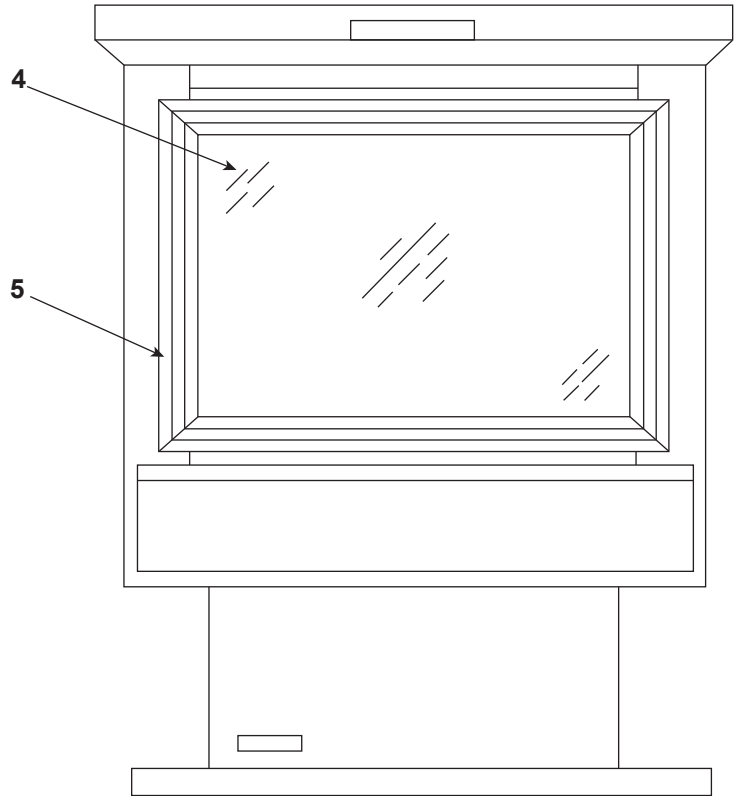

Log Set Assembly

IMPORTANT: THIS IS DATED INFORMATION. Parts must be ordered from a dealer or distributor. **Hearth and Home Technologies does not sell directly to consumers.** Provide model number and serial number when requesting service parts from your dealer or distributor.

Stocked at Depot

ITEM	DESCRIPTION	COMMENTS	PART NUMBER	
	Log Assembly	No longer available	16769D	
1	Back Log	No longer available	SRV15691	
2	Middle Log	No longer available	SRV15693	
3	Front Log	No longer available	15690C	
4	Glass Panel	No longer available	16274C	
5	Door Assembly	No longer available	16273B	
	Ashlip	No longer available	17252B	
	Brass Trim	No longer available	16253B	
	Mineral Wool	Qty 2 req	SRV14333	
	Side Door Seal	No longer available	16268B	
	Top Door Seal	No longer available	16264A	
	Vermiculite		28746	
	Installation and Operating Instructions		16480