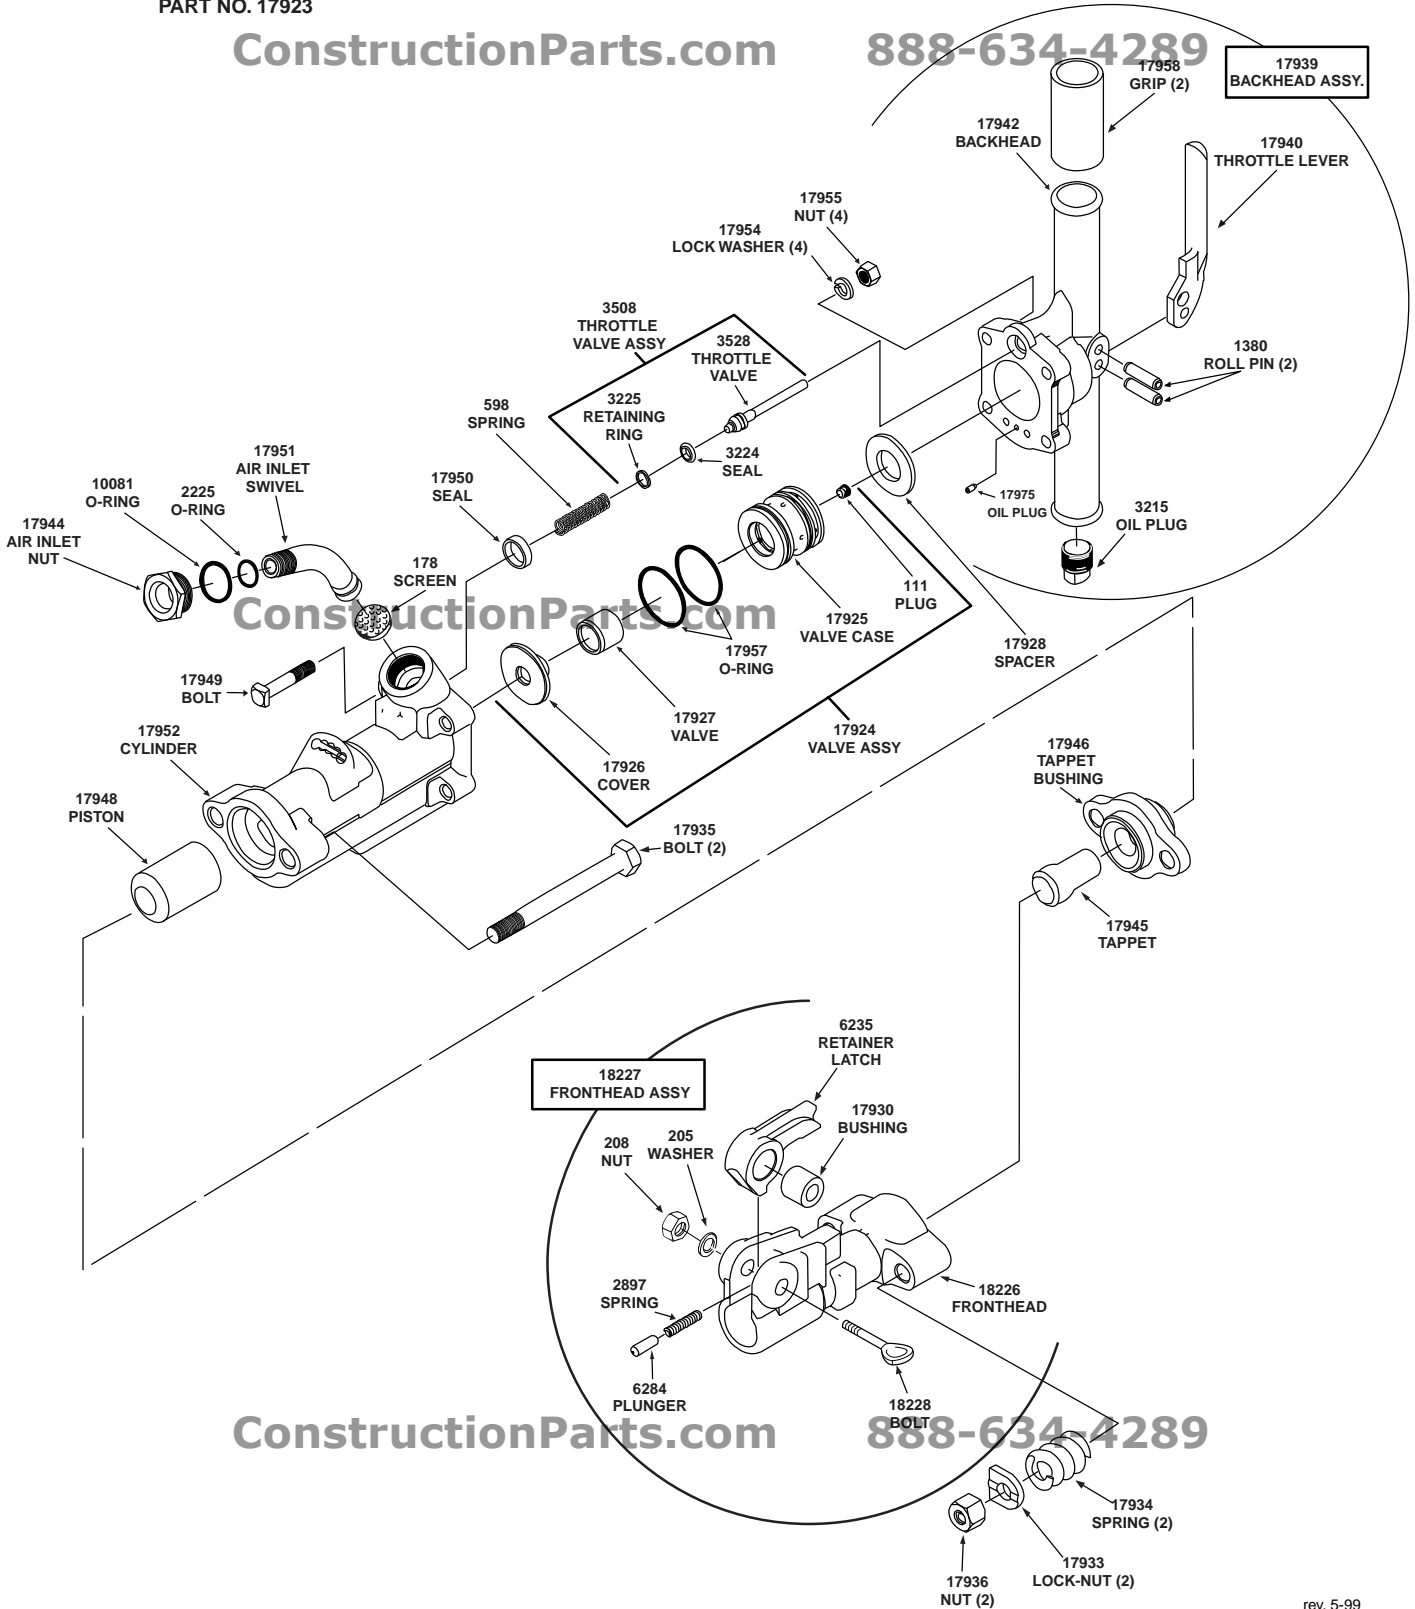

AMERICAN PNEUMATIC TOOL

APT MODEL 140
PAVING BREAKER
PART NO. 17923

ConstructionParts.com

888-634-4289

ConstructionParts.com

888-634-4289