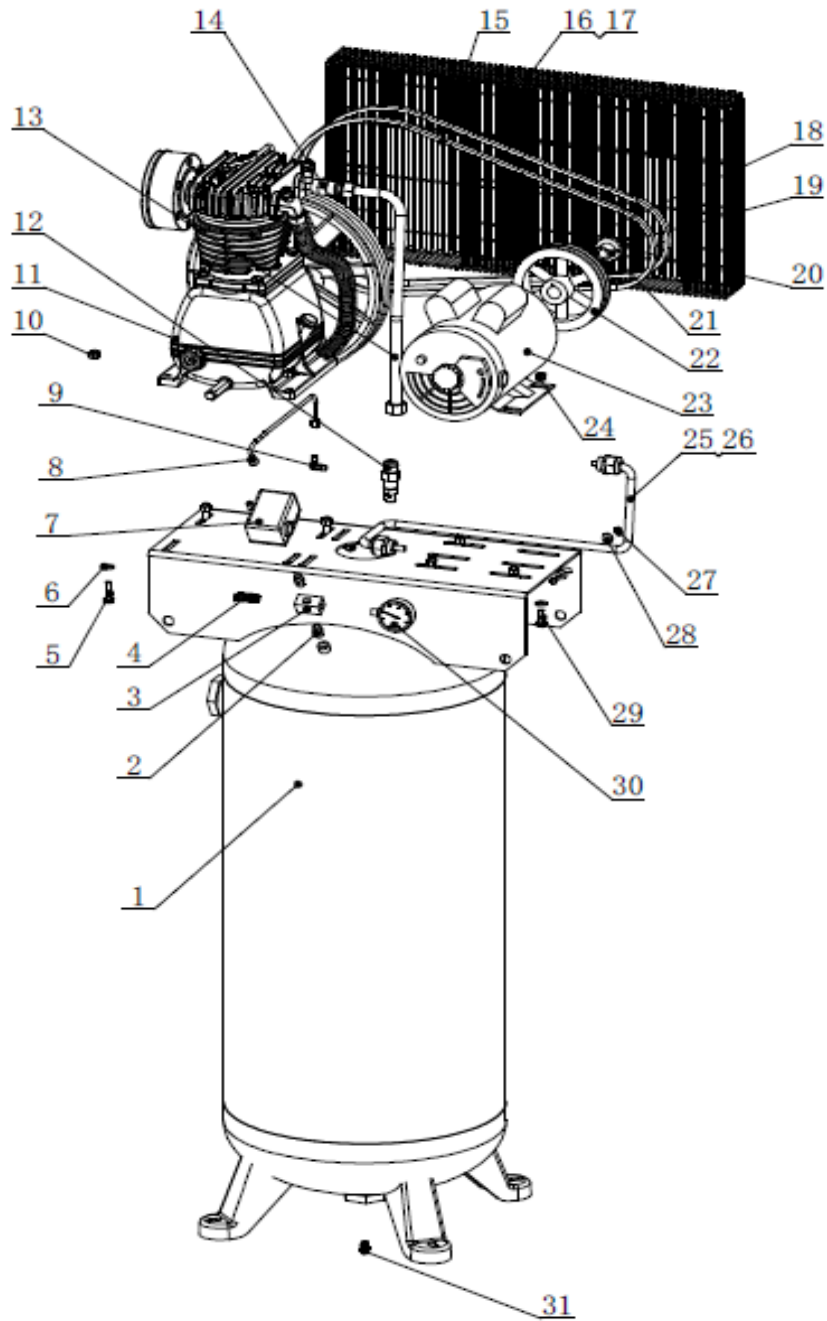

# AC5161BP BREAKDOWN

MODEL SC51V60GALLH4T  
STATIONARY COMPRESSOR

ITEM	PART #	DESCRIPTION	QTY	BE PART #
1	300560-R	60 GALLON RECEIVER	1	
2	48139-1	STRAIGHT FITTING	2	
3	4X1/4ST	FOUR-WAY	1	
4	ST25-200	ASME SAFETY VALVE	1	
5	M10X45W	HEX BOLT M10*45	4	
6	M10P	STEEL GASKET 10	12	
7	LF17-1H2	PRESSURE SWITCH	1	42.005.006
8	6X340LG	UNLOADER TUBE	1	
9	3609-K	BRASS ELBOW	1	
10	M10SL	LOCKNUT M10	4	
11	LH4T	COMPRESSOR PUMP	1	42.005.113
12	CTJ1234	CHECK VALVE	1	
13	JIC1/2-18-90	FLEX LINE JIC1/2"-18"-90 DEG	1	
14	2404-08-12-0-H	STRAIGHT FITTING	1	
15	A65	V BELT	2	42.005.112
16	BG#6EU-LD	BELT GUARD	1	42.005.075
17	9083296	BRACKET	1	
18	10#-24N	SOCKET HEAD CAP SCREW	1	
19	1/4-20X1-1/4M	HEX BOLT	2	
20	M6T	LOCK WASHER	2	
21	LDH7/8	PULLEY BUSHING	1	42.005.111
22	2A545	PULLEY	1	
23	0010180	MOTOR 5HP	1	42.005.101
24	M8SL	LOCKNUT M8	4	
25	10AWG-90	CABLE	1	
26	PG16CWJ	CABLE WATERPROOF JOINT	2	
27	M8L	NUT M8	9	
28	M8T	LOCK WASHER 8	7	
29	M8X20W	HEX BOLT M8*20	10	
30	PSL20	PRESSURE GAUGE Y50	1	
31	BDC604-04	DRAIN VALVE CF1/4-8	1	