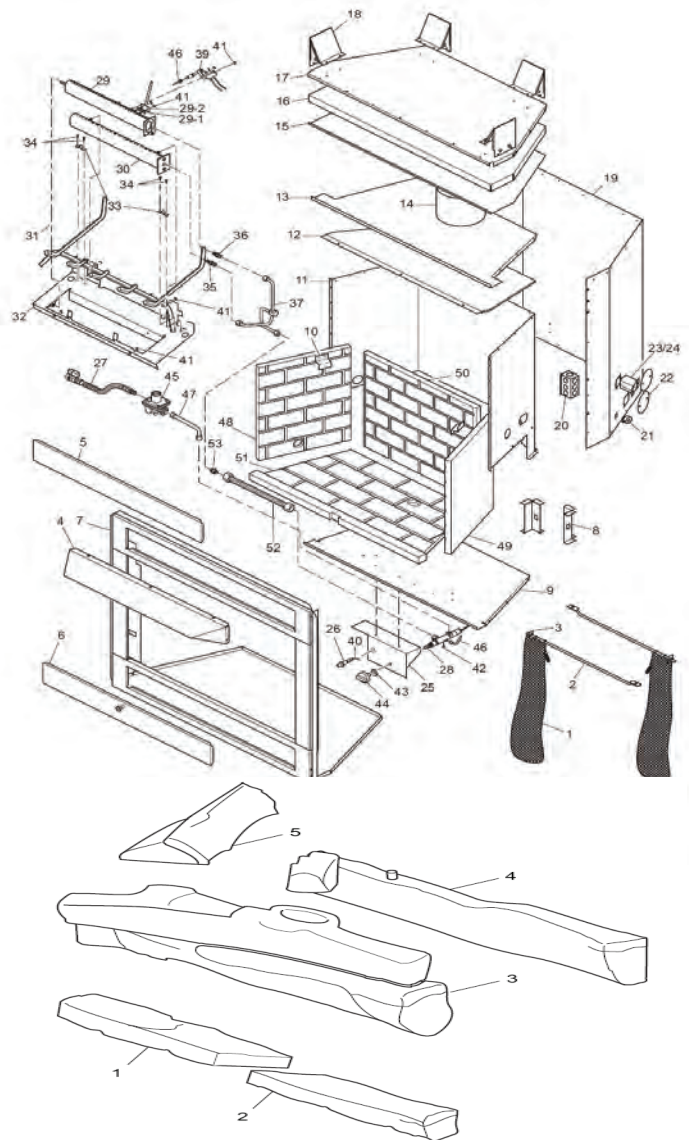

	Part No.	Description
46	099387-05	Pilot Tube
47	116059-01	Inlet Tube
48	106658-02	Left Refractory
49	106659-02	Right Refractory
50	106660-02	Rear Refractory
51	114999-02	Bottom Refractory
52	111817-04	Flexible Dormont T6-21 3/8
53	115998-01	3/8" Compression Union
LOGS		
1	110314-02	Front Left Log
2	110314-01	Front Right Log
3	110314-03	Middle Log
4	110314-04	Rear Log
5	110314-05	Crossover Log
PARTS AVAILABLE NOT SHOWN		
	100563-01	Warning Label
	103877-01	Lighting Instruction Plate
	100639-01	Caution Decal
	GA6060	Lava Rock