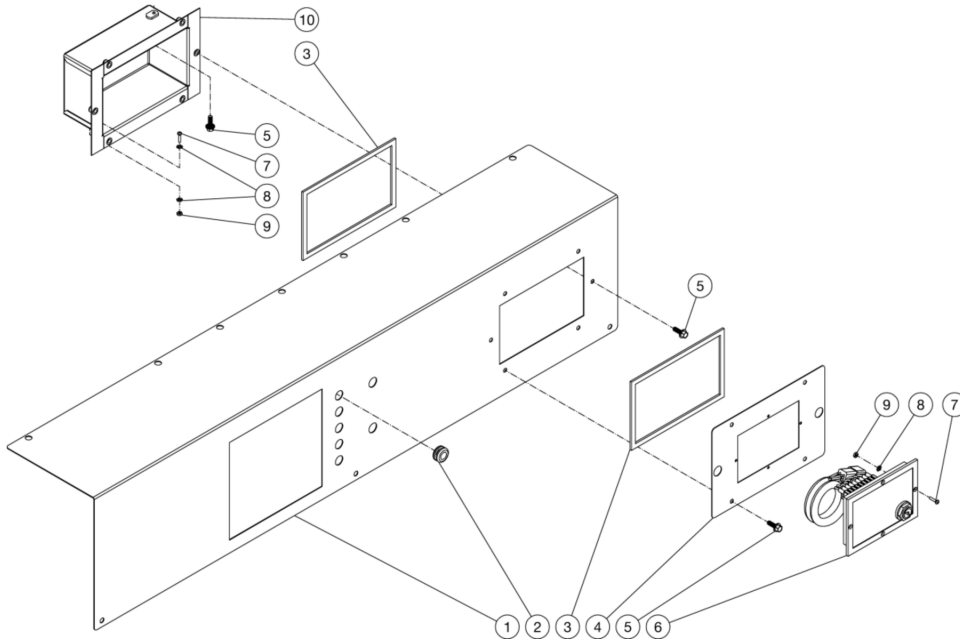

HDS-4005-0B7G / HDS-4005-0B7G (sn:0-99999999)

CONTROL PANEL

Id	Item #	Description	Quantity	Rev	Comments
1	20-1096A18	CONTROL PANEL	1		
2	33-0001	GROMMET (3006/3505/4005)	5		
2	33-0001	GROMMET (3008)	4		
3	26-0248	GASKET	2		
4	21-0227	ELECTRIC BOX PANEL (3006/3505/4005)	1		
4	21-0308	ELECTRICAL BOX PANEL (3008)	1		
5	27-1200	BOLT	7		
6	32-0970	ENGINE CONTROL PANEL (3006/3505/4005)	1		
6	32-0991	SWITCH ONLY FOR 32-0970 (3006/3505/4005)	1		
6	32-1154	ENGINE CONTROL PANEL (3008)	1		
7	27-8881	SCREW (3006/3505/4005)	5		
7	27-8881	SCREW (3008)	1		
8	28-1009	STAR WASHER (3006/3505/4005)	6		
8	28-1009	STAR WASHER (3008)	2		
9	30-0052	NUT (3006/3505/4005)	5		
9	30-0052	NUT (3008)	1