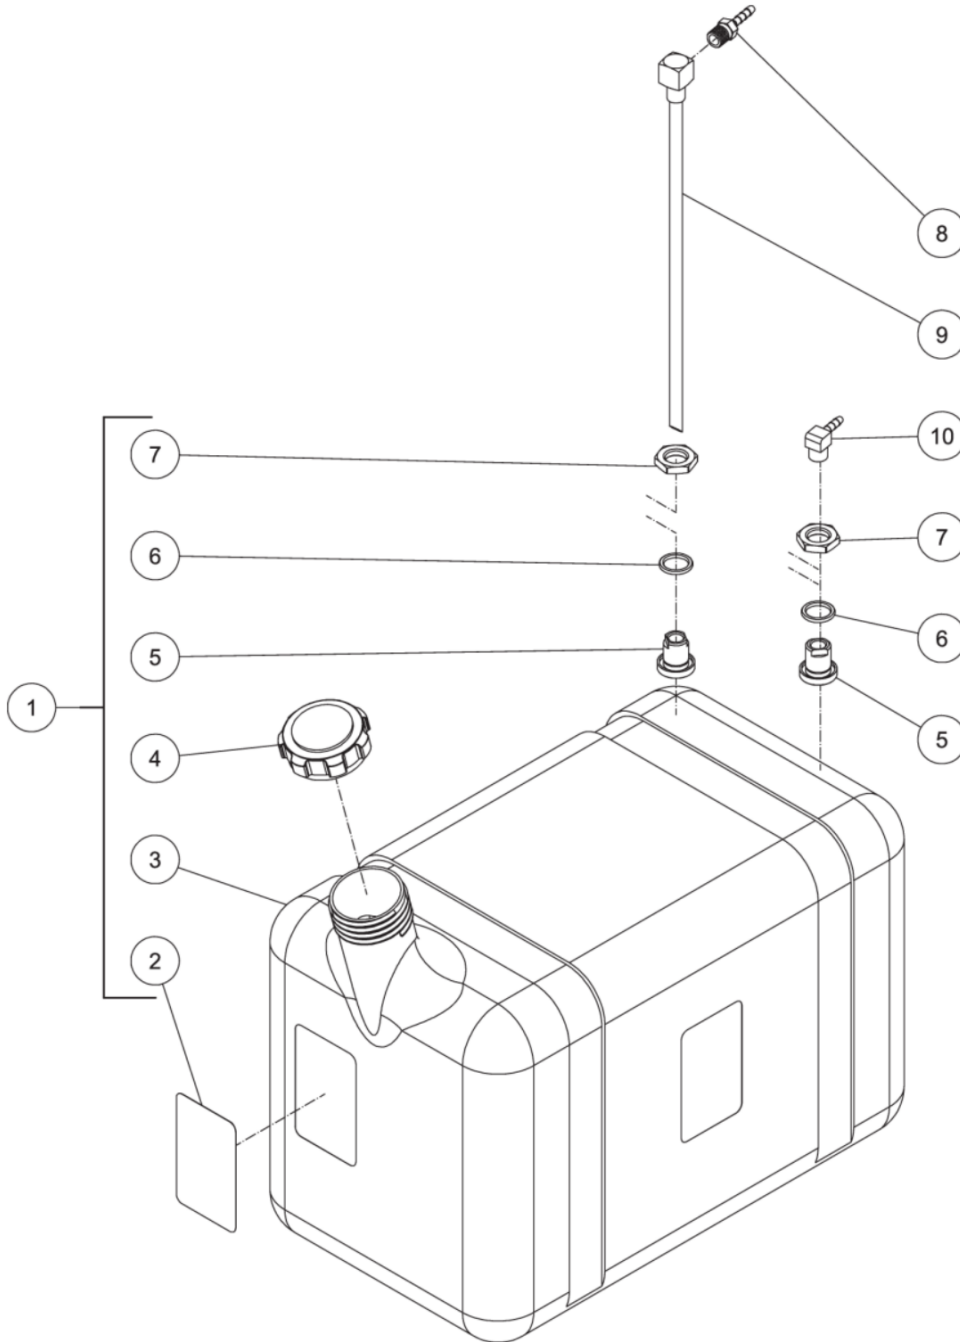

HDS-4005-0B7G / HDS-4005-0B7G (sn:0-99999999)

BURNER FUEL TANK

Id	Item #	Description	Quantity	Rev	Comments
1	850-0307	FUEL TANK ASSEMBLY (INC. 2-7)	1		
2	34-1034	DECAL- CAUTION: RISK OF FIRE	1