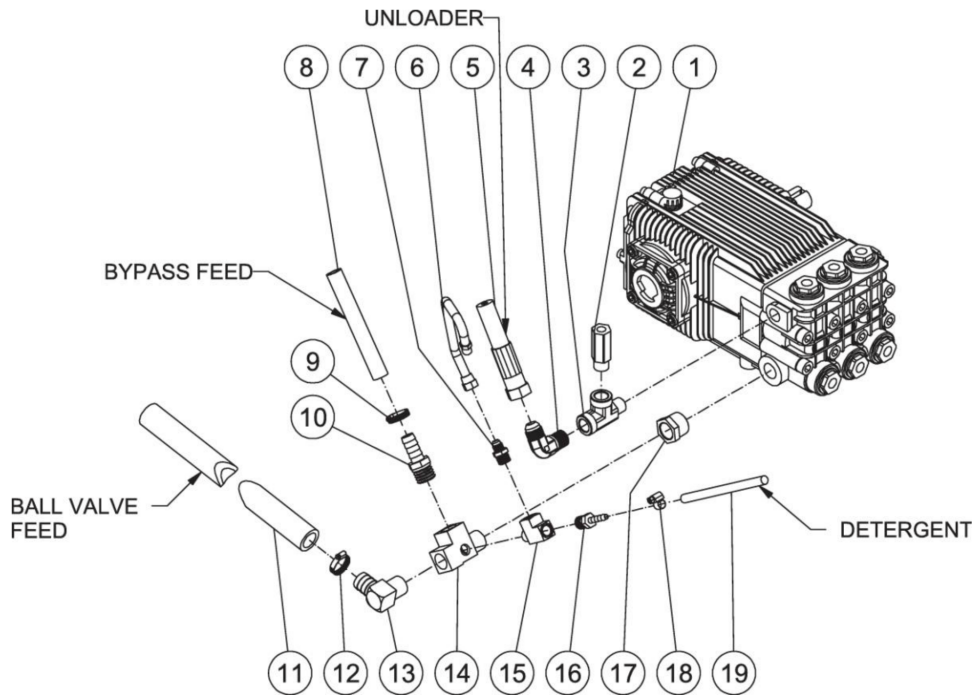

HDS-4005-0B7G / HDS-4005-0B7G (sn:0-99999999)

PUMP PLUMBING

Id	Item #	Description	Quantity	Rev	Comments
1	3-0262	PUMP (GENERAL MODELS)	1		
1	3-0212	PUMP (A/R MODELS)	1		
1	3-0301	PUMP (3008 MODELS)	1		
2	22-0242	EASY START VALVE	1		
3	23-0058	STREET TEE	1		
4	24-0092	ELBOW	1		
5	15-0221	HIGH PRESSURE HOSE ASSY	1		
6	15-0140	EASY START HOSE ASSY	1		
7	23-0247	NIPPLE	1		
8	15-0007	HOSE *(THREE FEET REQUIRED)	1		
9	42-0011	HOSE CLAMP	1		
10	23-0045	HOSE BARB	1		
11	15-0033	HOSE *(FOUR FEET REQUIRED)	1		
12	42-0003	HOSE CLAMP	1		
13	23-0037	ELBOW	1