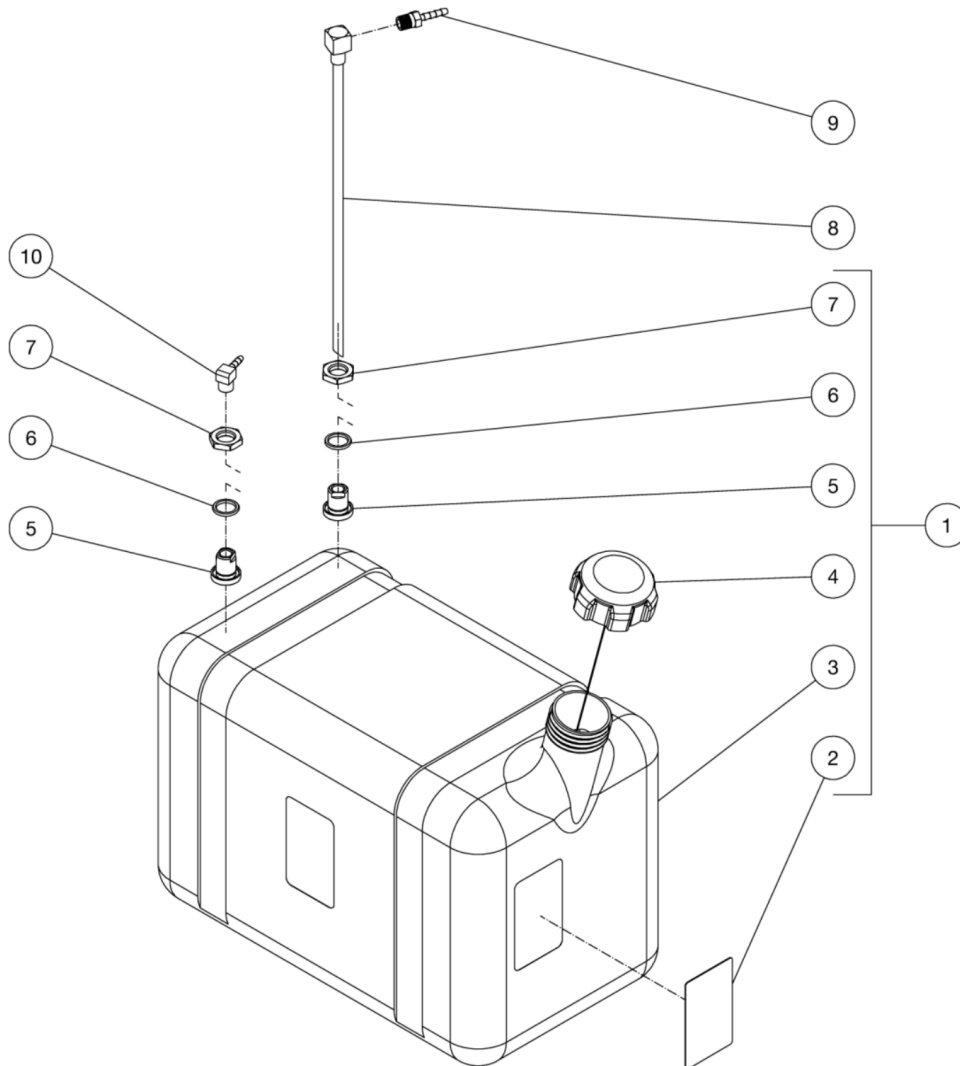

HDS-4005-0B7G / HDS-4005-0B7G (sn:0-99999999)

GAS TANK ASSY

Id	Item #	Description	Quantity	Rev	Comments
1	850-0306	GAS TANK ASSY (INC 2-7)	1		
2	N/A	DECAL- CAUTION: GASOLINE ONLY (SEE 71-0034)	1		
3	N/A	FUEL TANK - RED	1		
4	12-0220	FUEL CAP - SEALED/TETHERED	1		
5	23-0408	BULKHEAD FITTING	2		
6	25-0427	O-RING	2		
7	23-0409	NUT	2		
8	33-0352	FUEL PICK-UP	1