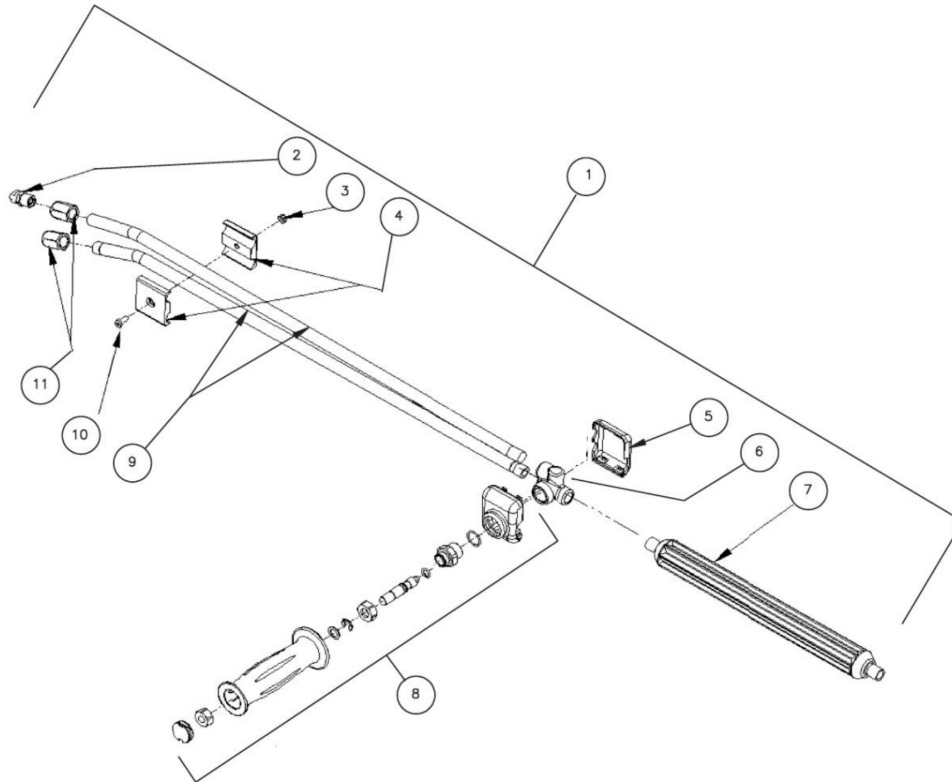

HDS-4005-0B7G / HDS-4005-0B7G (sn:0-99999999)

DUAL LANCE ASSEMBLY

Id	Item #	Description	Quantity	Rev	Comments
1	16-0416	DUAL LANCE ASSEMBLY - 36" (INC. 2-11)	1		
1	16-0417	DUAL LANCE ASSEMBLY - 48" (INC. 2-11)	1		
2	18-0110	DETERGENT NOZZLE	1		
3	30-6001	NUT	1		
4	16-0420	CLAMP	2		
5	N/A Sep.	LOWER VALVE COVER (SEE 16-0416 OR 16-0417)	1		
6	N/A Sep.	HOUSING (SEE 16-0416 OR 16-0417)	1		
7	16-0419	LANCE	1		
8	70-0419	HANDLE REPAIR KIT	1		
9	N/A Sep.	LANCE (SEE 16-0416)	2		
9	N/A Sep.	LANCE (SEE 16-0417)	2		
10	27-8196	SCREW	1