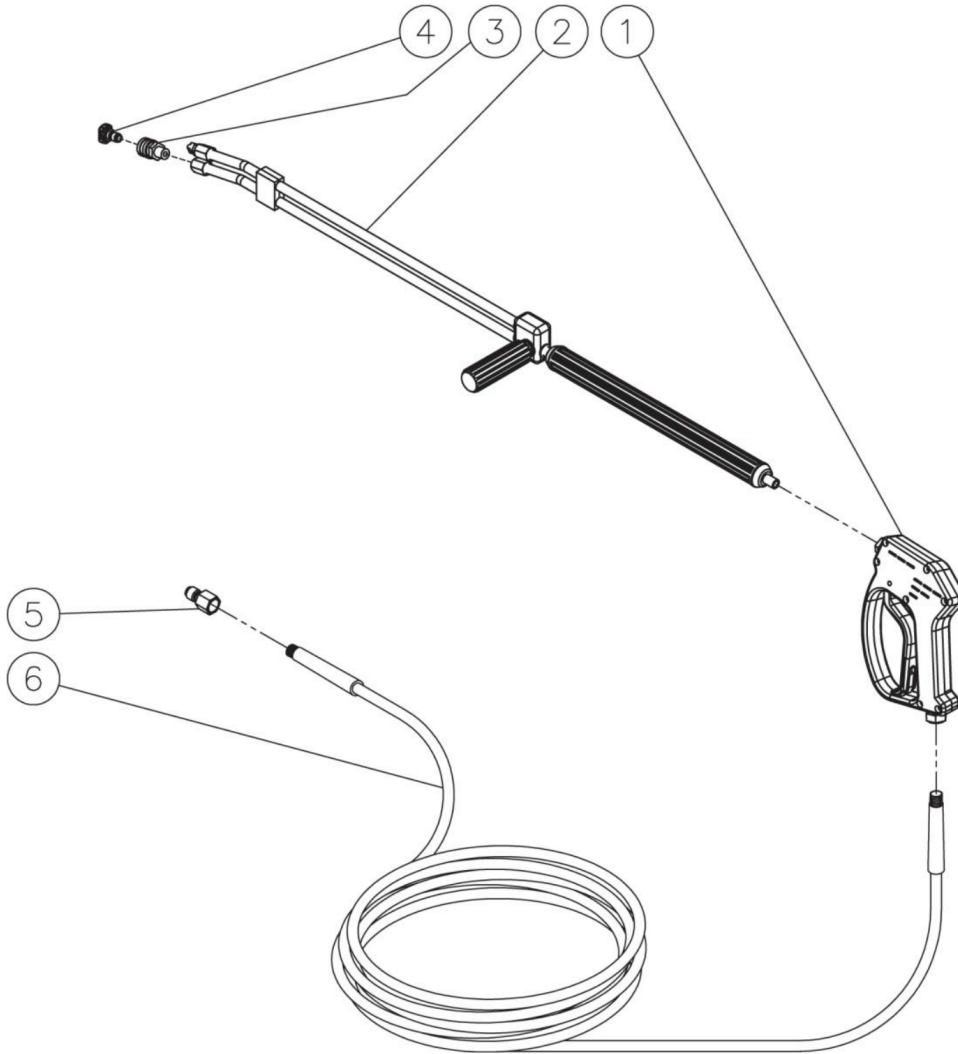

HDS-4005-0B7G / HDS-4005-0B7G (sn:0-99999999)

GUN/WAND/HOSE ASSY

Id	Item #	Description	Quantity	Rev	Comments
1	16-0446	GUN ASSEMBLY	1		
2	16-0417	DUAL LANCE 48" (3005)	1		
2	16-0416	DUAL LANCE 36" (1803/2004/3004)	1		
3	17-0028	QUICK CONNECT SOCKET	1		
4	18-0402	NOZZLE- 0004.5 (3004)	1		
4	18-0403	NOZZLE- 1504.5 (3004)	1		
4	18-0404	NOZZLE- 2504.5 (3004)	1		
4	18-0405	NOZZLE- 4004.5 (3004)	1