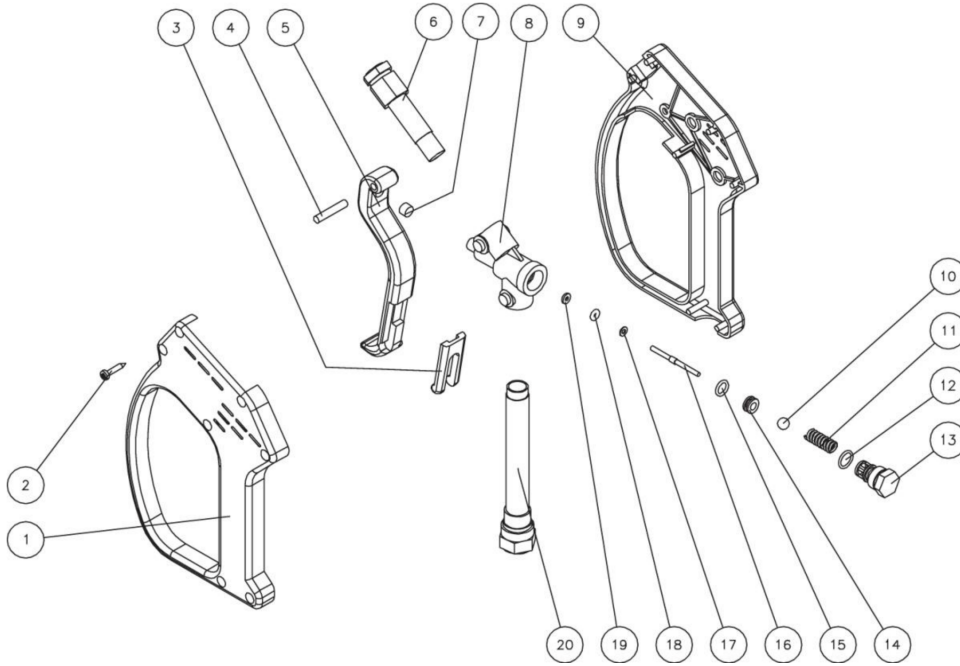

HDS-4005-0B7G / HDS-4005-0B7G (sn:0-99999999)

GUN ASSY

Id	Item #	Description	Quantity	Rev	Comments
1	N/A	PLASTIC HOUSING (LEFT)	1		
2	N/A	SCREW	7		
3	N/A	SAFETY LATCH	1		
4	N/A	PIN	1		
5	16-0393	TRIGGER	1		
6	16-0395	TUBE	1		
7	16-0394	STRIKER	1		
8	N/A	BODY	1		
9	N/A	PLASTIC HOUSING (RIGHT)	1		
10	N/A Sep.	BALL (SEE 70-0332)	1		
11	N/A	SPRING	1		
12	N/A Sep.	O-RING (SEE 70-0332)	1		
13	N/A	SPRING HOUSING PLUG	1		
14	N/A Sep.	SEAT (SEE 70-0332)	1		
15	N/A Sep.	O-RING (SEE 70-0332)	1