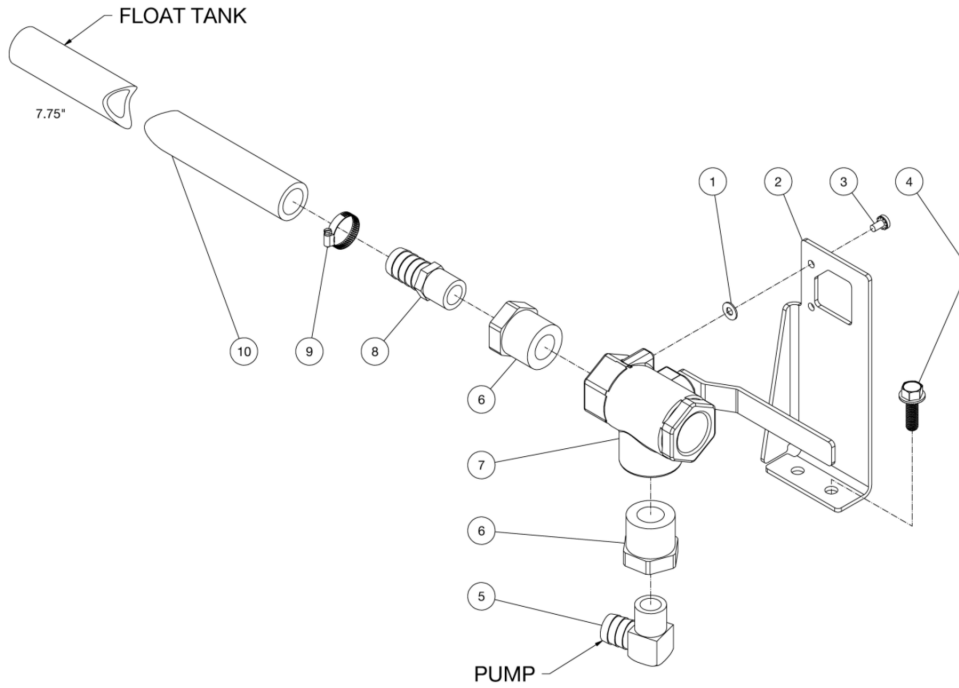

*MUST ORDER IN ONE FOOT LENGTHS

HDS-4005-0B7G / HDS-4005-0B7G (sn:0-99999999)

BALL VALVE ASSY

Id	Item #	Description	Quantity	Rev	Comments
1	28-0001	WASHER	2		
2	20-0560A18	BRACKET	1		
3	27-9533	SCREW	2		
4	27-1201	BOLT	2		
5	23-0037	ELBOW	1		
6	23-0226	REDUCER	2		
7	22-0321	BALL VALVE	1		
8	23-0036	HOSE BARB	1		
9	42-0003	HOSE CLAMP	1		
10	15-0033	HOSE *(ONE FOOT REQUIRED)	1		