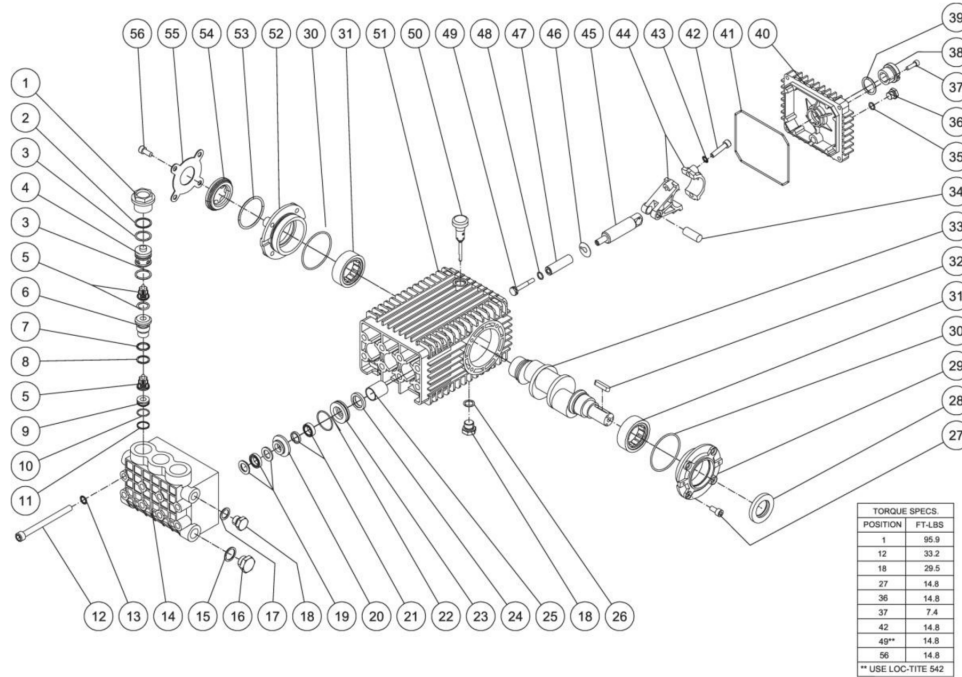

HDS-4005-0B7G / HDS-4005-0B7G (sn:0-99999999)

PUMP ASSY

Id	Item #	Description	Quantity	Rev	Comments
1	46-1203	VALVE PLUG	3		
2	25-0592	RING	3		
3	25-0139	O-RING	6		
4	46-1206	CAP	3		
5	70-0431	VALVE ASSEMBLY (SEE KIT 70-0431)	6		
6	46-1205	GUIDE	3		
7	25-0160	O-RING	3		
8	25-0430	BACKUP RING	3		
9	46-1204	SPACER	3		
10	25-0130	O-RING	3		
11	25-0591	BACKUP RING	3		
12	27-8073	BOLT	8		
13	29-0155	LOCKWASHER	8		
14	46-1218	MANIFOLD	1		
15	28-1038	WASHER	1