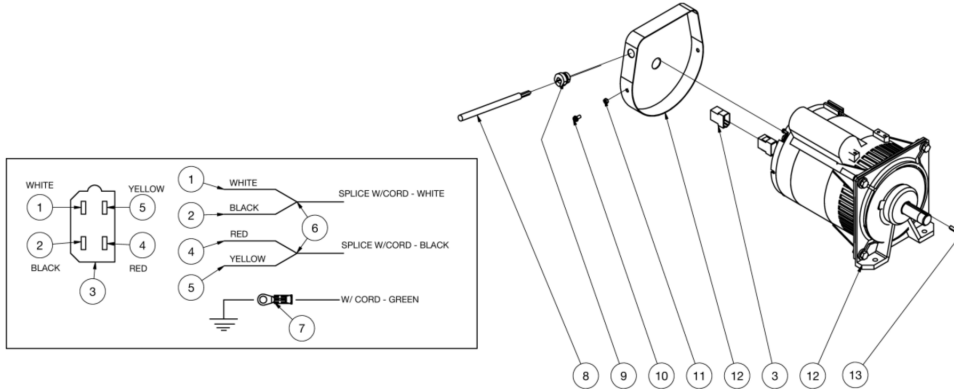

HDS-4005-0B7G / HDS-4005-0B7G (sn:0-99999999)

GENERATOR

Id	Item #	Description	Quantity	Rev	Comments
1	32-0452	WIRE - WHITE	1		
2	32-0091	WIRE - BLACK	1		
3	N/A	CONNECTOR	1		
4	32-0178	WIRE - RED	1		
5	32-0853	WIRE - YELLOW	1		
6	32-0417	CRIMP	1		
7	32-0099	TERMINAL RING	1		
8	32-0440	CORD	1		
9	9-0045	BUSHING	1		
10	27-9593	SCREW	2		
11	30-6001	NUT	1		
12	32-0895	ALTERNATOR	1		
13	43-0085	KEY	1		

*MUST ORDER IN ONE FOOT LENGTHS