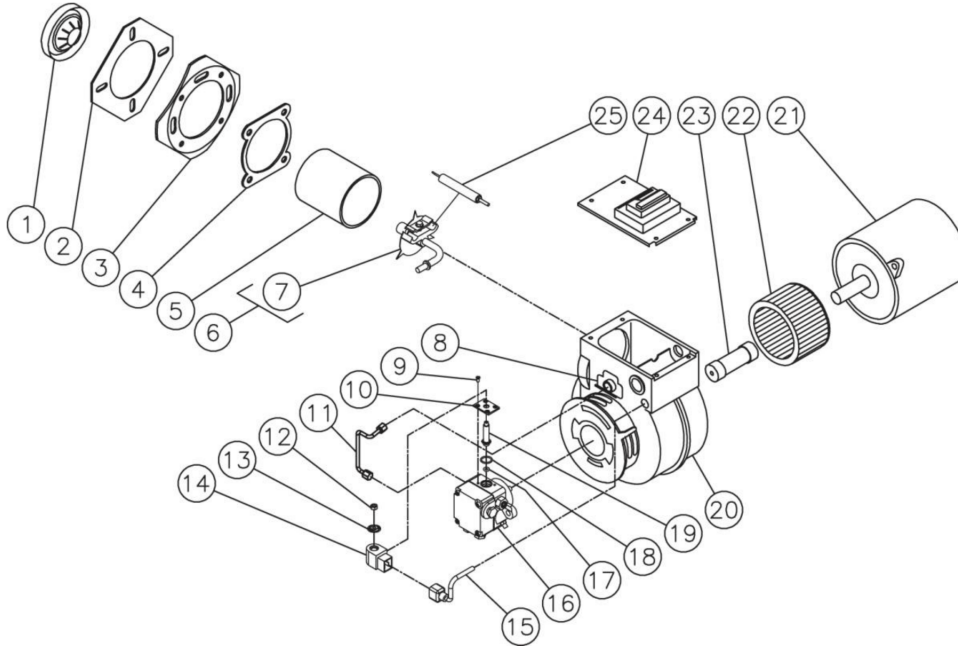

HDS-4005-0B7G / HDS-4005-0B7G (sn:0-99999999)

BURNER ASSY

Id	Item #	Description	Quantity	Rev	Comments
1	44-0011	BURNER HEAD	1		
2	44-0108	MOUNTING GASKET	1		
3	44-0109	FLANGE	1		
4	26-0138	GASKET	1		
5	44-0110	AIR TUBE	1		
6	44-0113	NOZZLE LINE ASSEMBLY	1		
7	44-0114	ELECTRODE KIT	1		
8	44-0031	ESCUTCHEON PLATE	1		
9	SEE KIT	SCREW (SEE 70-0746)	1		
10	46-1004	BASE PLATE (SEE 70-0746)	1		
11	44-0026	FUEL LINE	1		
12	46-1016	PISTON NUT (SEE 70-0746)	1		
13	SEE KIT	SPRING WASHER (SEE 70-0746)	1		
14	46-1020	FUEL SOLENOID	1		
15	44-0122	CORD SET	1		
16	3-0236	FUEL PUMP	1