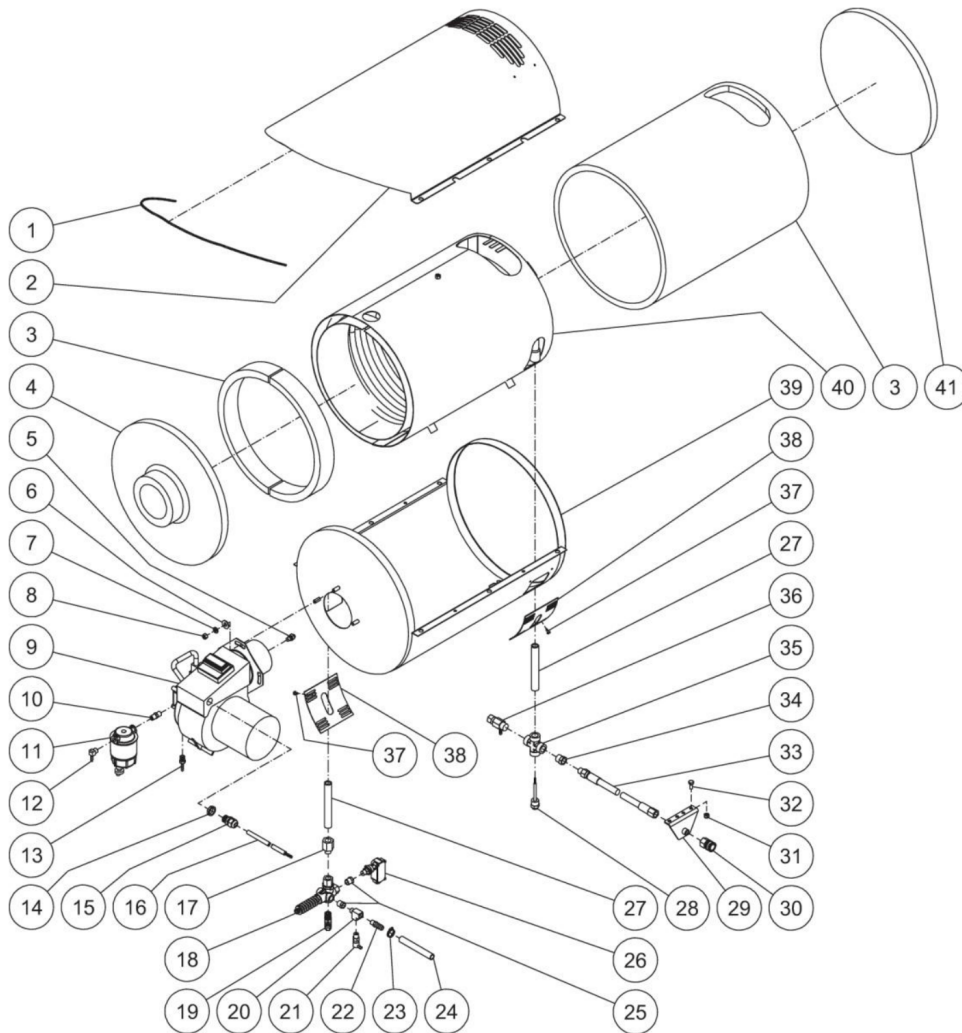

HDS-4005-0B7G / HDS-4005-0B7G (sn:0-99999999)

HEAT EXCHANGER ASSY

Id	Item #	Description	Quantity	Rev	Comments
1	33-0020	EDGING *(THREE FEET REQUIRED)	1		
2	21-0129	TOP WRAP	1		
3	850-0279	INSULATION BLANKET	1		
4	33-0345	INSULATION DRUM HEAD	1		
5	18-0361	FUEL NOZZLE	1		
6	28-0023	WASHER	3		
7	29-0008	LOCKWASHER	3		
8	30-0006	NUT	3