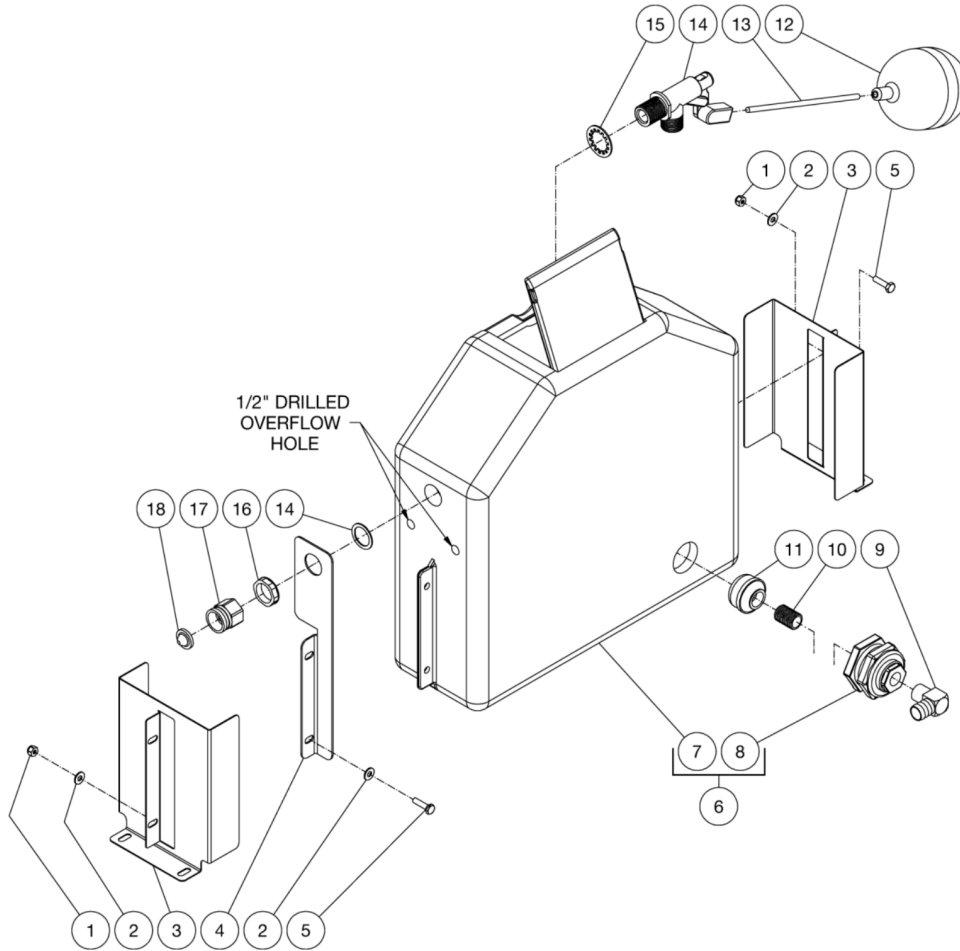

HDS-4005-0B7G / HDS-4005-0B7G (sn:0-99999999)

FLOAT TANK ASSY

Id	Item #	Description	Quantity	Rev	Comments
1	30-0155	LOCKNUT	4		
2	28-0002	WASHER	6		
3	20-0586A18	BRACKET / FLOAT TANK	2		
4	20-0912A18	BRACKET	1		
5	27-0016	BOLT	4		
6	850-0322	FLOAT TANK ASSEMBLY (INC. 7-8)	1		
7	N/A	FLOAT TANK	1		
8	N/A	BULKHEAD (INC. 25-0506 GASKET)	1		
9	23-0037	ELBOW	1		
10	23-0019	NIPPLE	1