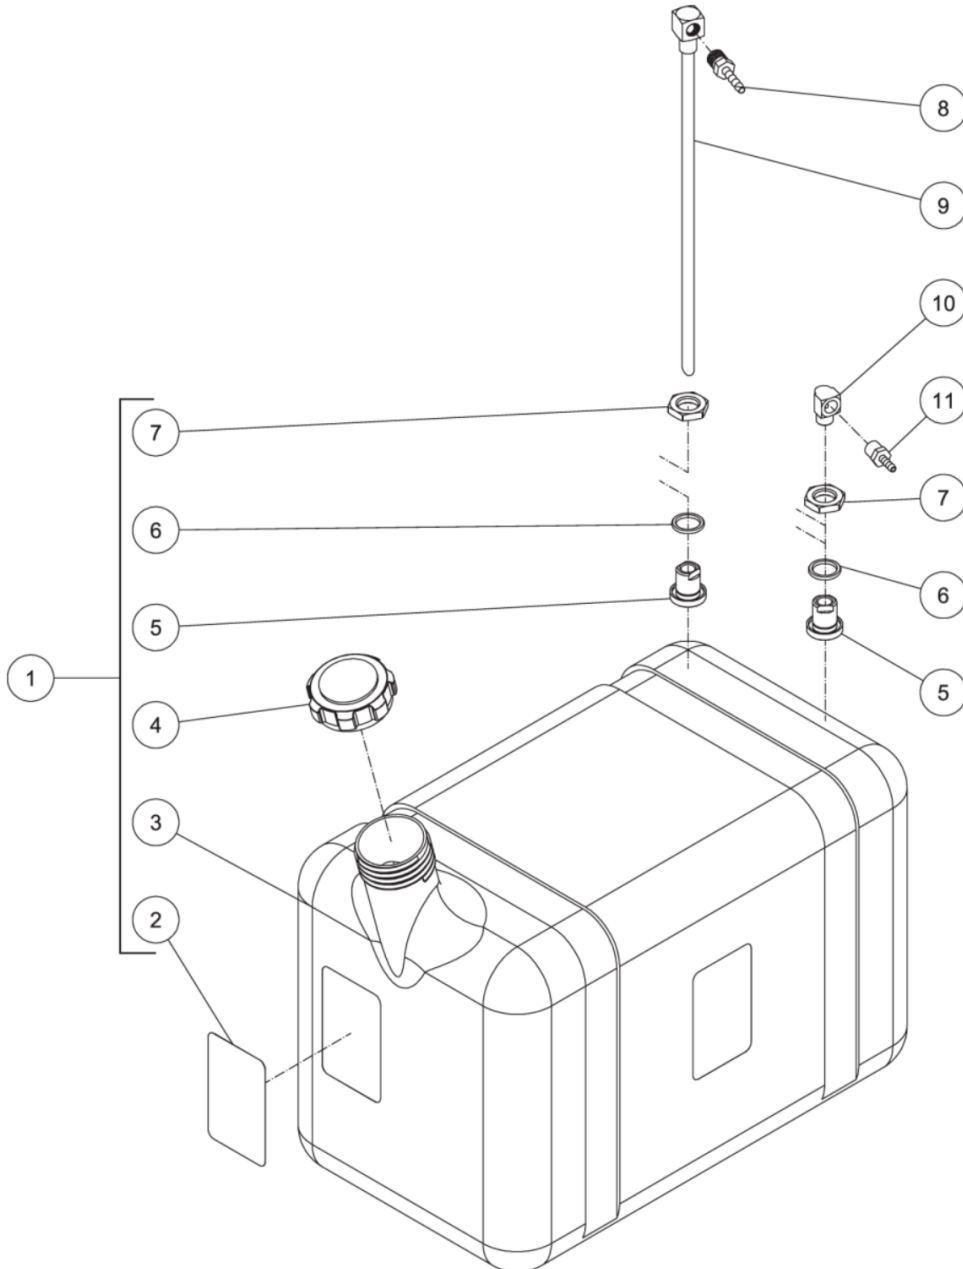

HDS-4005-0B7G / HDS-4005-0B7G (sn:0-99999999)

DIESEL FUEL TANK

Id	Item #	Description	Quantity	Rev	Comments
1	850-0307	FUEL TANK ASSEMBLY (INC. 2-7)	1		
2	34-1034	DECAL- CAUTION: RISK OF FIRE	1		
3	N/A Sep.	FUEL TANK (SEE 850-0307)	1		
4	12-0033	FUEL CAP	1