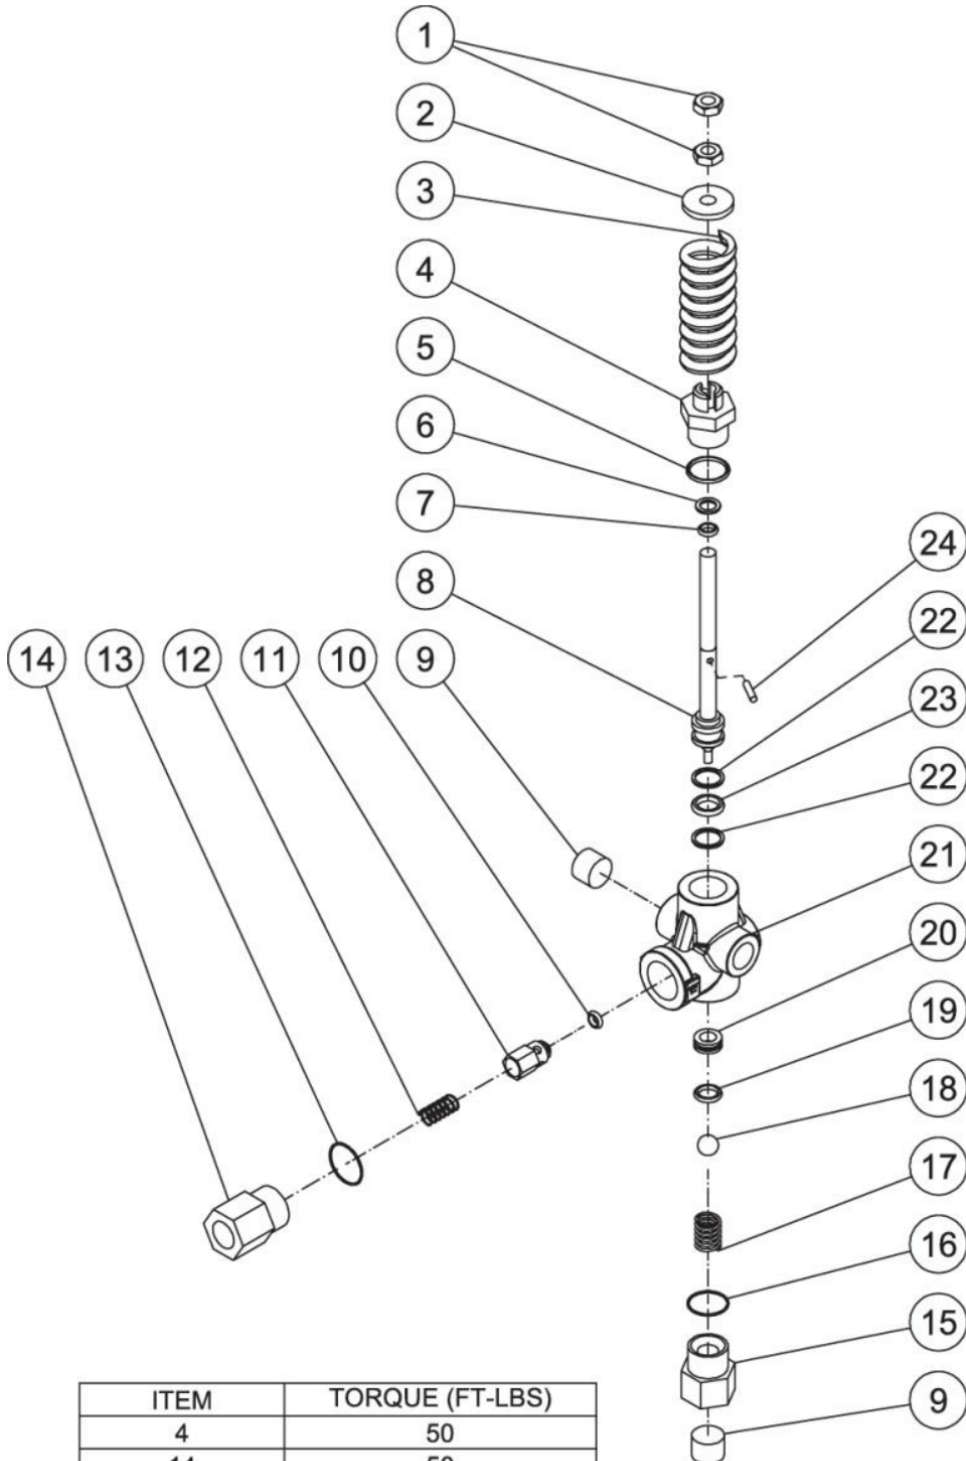

UNLOADER ASSY

ITEM	TORQUE (FT-LBS)
4	50
14	50
15	50