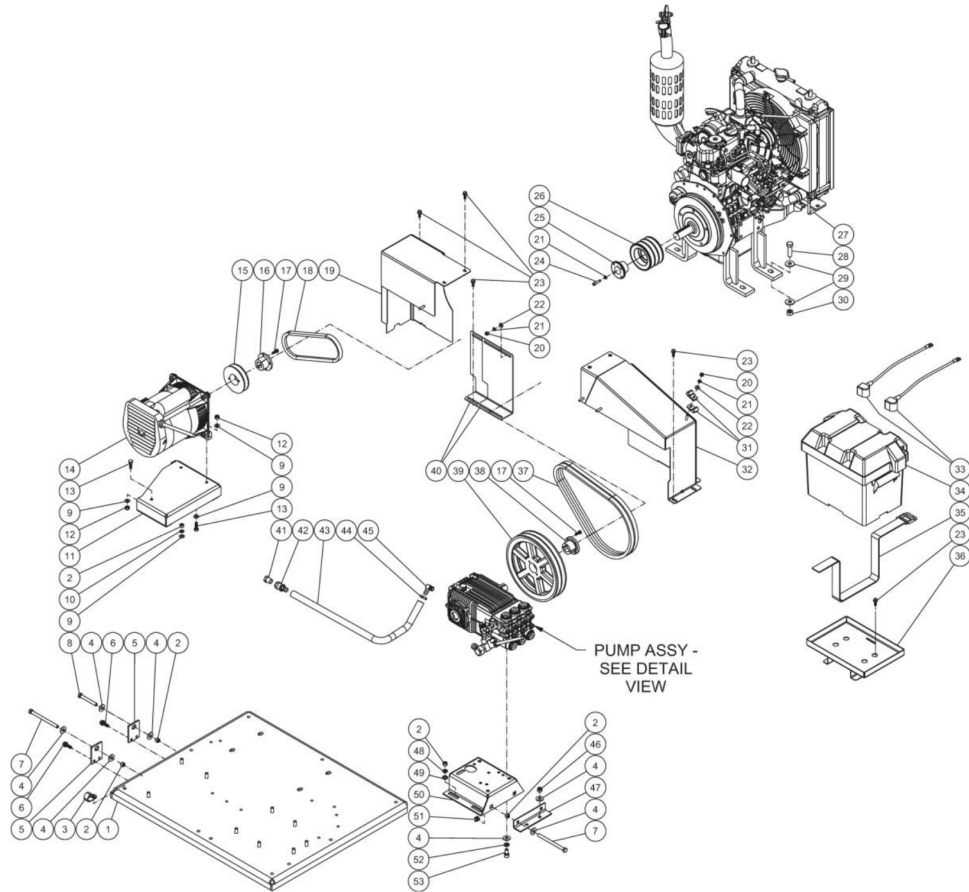

HDS-4005-0B7G / HDS-4005-0B7G (sn:0-99999999)

ISOLATION PLATE

Id	Item #	Description	Quantity	Rev	Comments
1	5-0257A18	ISOLATION PLATE (3006/3505/4005)	1		
1	5-0310A18	ISOLATION PLATE (3008)	1		
2	30-0006	NUT	11		
3	33-0291	CLIP	1		
4	28-0023	WASHER	12		
5	20-0587A18	TENSION BRACKET	2		
6	27-1201	BOLT	4		
7	27-0133	BOLT	3		
8	27-0576	BOLT	1		
9	28-0003	WASHER	8		
10	29-0007	LOCKWASHER	3