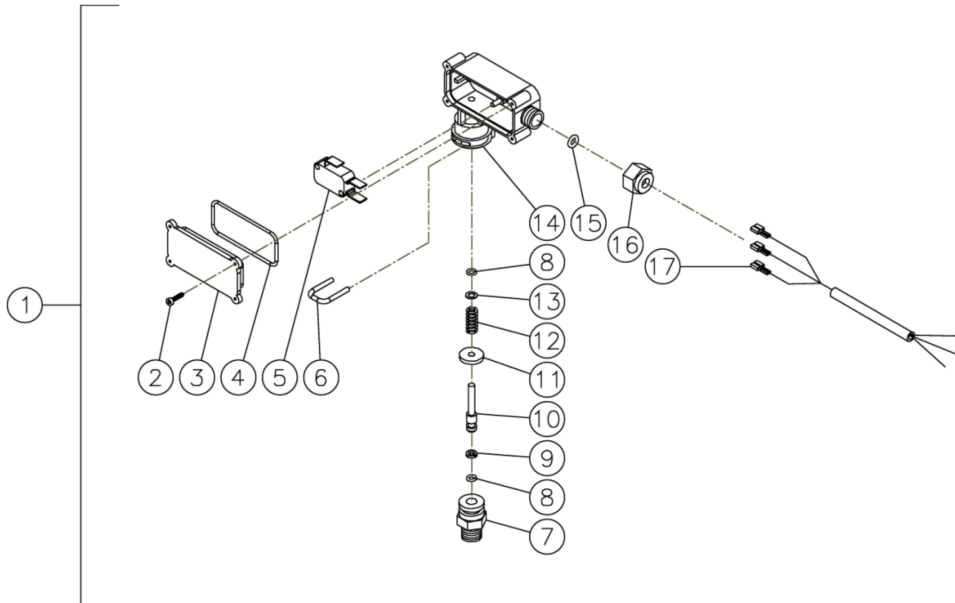

HDS-4005-0B7G / HDS-4005-0B7G (sn:0-99999999)

PRESSURE SWITCH

Id	Item #	Description	Quantity	Rev	Comments
1	22-0171	PRESSURE SWITCH- 15 BAR	1		
1	22-0243	PRESSURE SWITCH- 25 BAR	1		
2	N/A	SCREW	4		
3	N/A	COVER	1		
4	N/A Sep.	O-RING (SEE 70-0306)	1		
5	N/A	MICRO SWITCH	1		
6	N/A	RETAINER CLIP	1		
7	N/A	BODY	1		
8	N/A Sep.	O-RING (SEE 70-0306)	2		
9	N/A Sep.	BACK-UP RING (SEE 70-0306)	1		
10	N/A	PISTON	1		
11	N/A	WASHER	1		
12	49-0144	SPRING- 15 BAR	1		
12	49-0145	SPRING- 25 BAR	1		
13	N/A	WASHER	1		
14	N/A	PLASTIC HOUSING	1