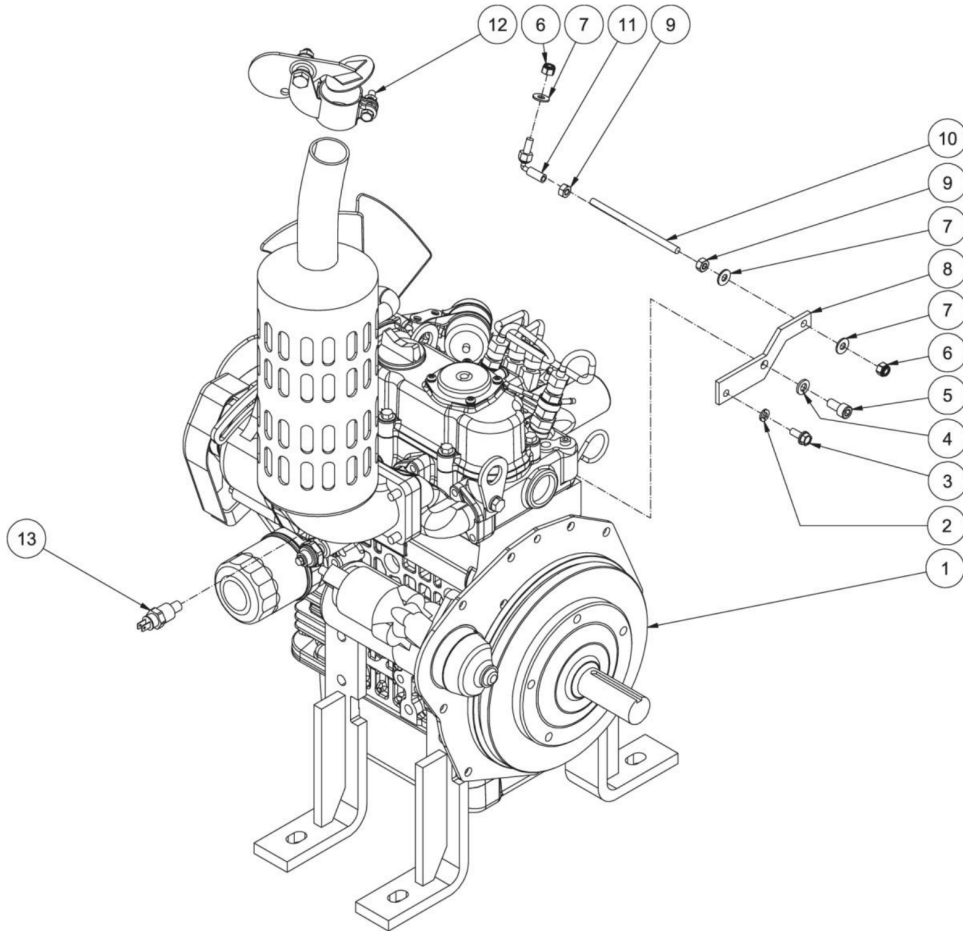

HDS-4005-0B7G / HDS-4005-0B7G (sn:0-99999999)

ENGINE ASSY

Id	Item #	Description	Quantity	Rev	Comments
1	1-0163	KUBOTA DIESEL ENGINE	1		
2	29-0006	LOCKWASHER	1		
3	27-8001	BOLT	1		
4	29-0007	LOCKWASHER	1		
5	27-8884	BOLT	1		
6	30-0155	LOCKNUT	2		
7	28-0002	WASHER	3		
8	13-0177A18	THROTTLE PLATE	1		
9	30-0002	HEX NUT	2		
10	54-0046	THREADED ROD *(ONE FOOT REQUIRED)	1