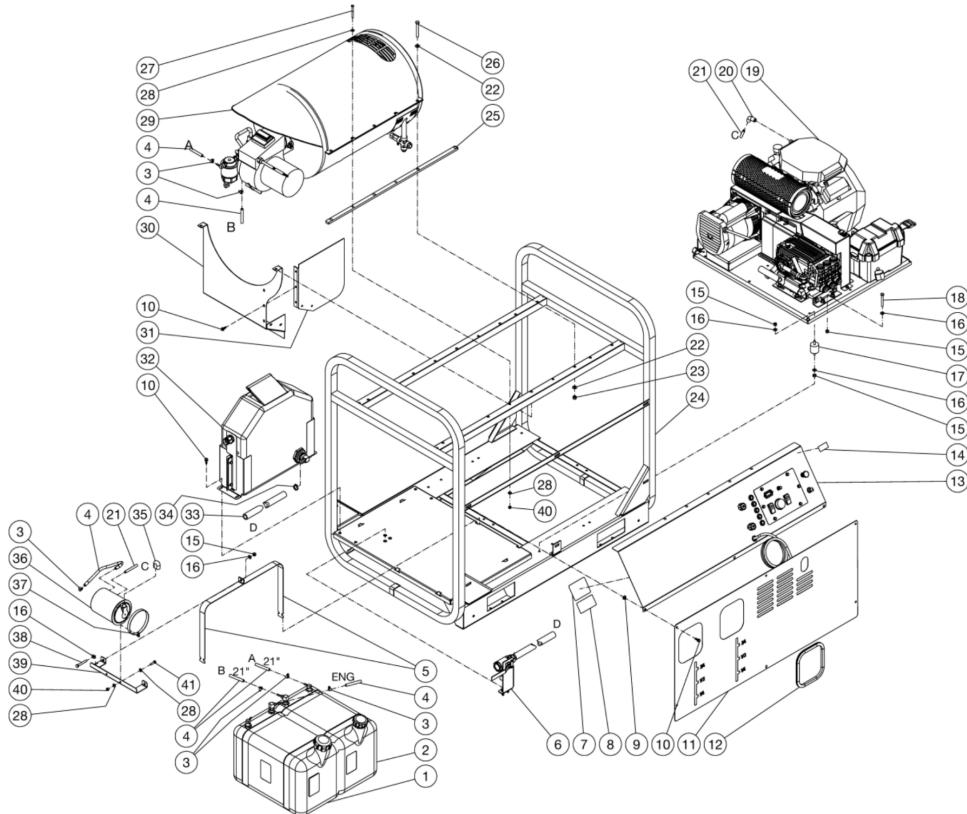

HDS-4005-0B7G / HDS-4005-0B7G (sn:0-99999999)

UNIT ASSY

Id	Item #	Description	Quantity	Rev	Comments
1	N/A	GAS TANK ASSEMBLY	1		
1	N/A	DIESEL FUEL TANK ASSY	1		
2	N/A	BURNER FUEL TANK ASSEMBLY	1		
3	42-0004	CLAMP WORM (GASOLINE MODELS)	7		
3	42-0004	CLAMP WORM (DIESEL MODELS)	8		
4	15-0008	FUEL HOSE *(ELEVEN FEET REQUIRED)	1		
5	20-0585A18	TANK STRAP	4		
6	N/A	BALL VALVE ASSEMBLY	1		
7	N/A	DECAL - DATA PLATE	1		
8	N/A	DECAL- SILVER STICKER	1		
9	30-6027	CLIP NUT	6		
10	27-1200	BOLT (3008 GASOLINE MODELS)	15		