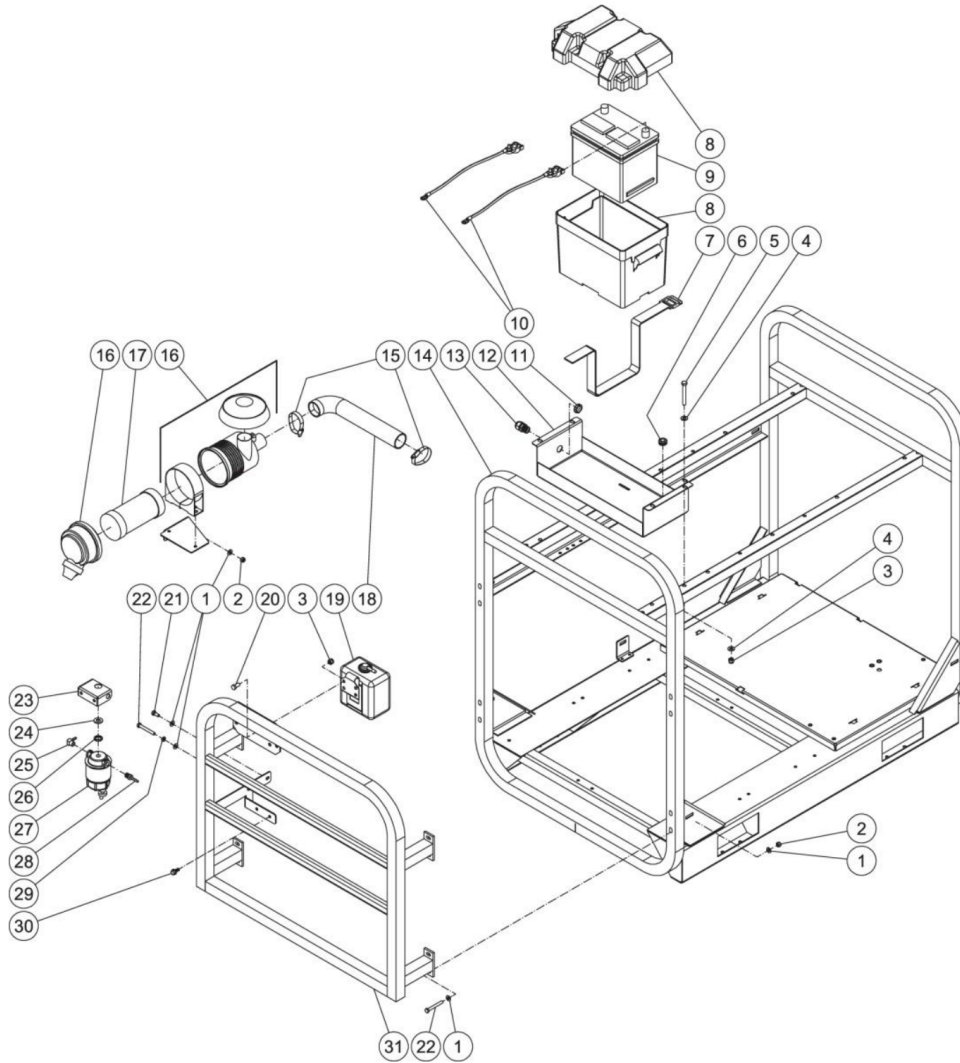

HDS-4005-0B7G / HDS-4005-0B7G (sn:0-99999999)

FRAME ASSY

Id	Item #	Description	Quantity	Rev	Comments
1	28-0003	WASHER	20		
2	30-0157	LOCKNUT	10		
3	30-0159	LOCKNUT (3006/3505/4005)	6		
3	30-0159	LOCKNUT (3008)	2		
4	28-0004	WASHER (3006/3505/4005)	8		
5	27-0576	BOLT (3006/3505/4005)	4		
6	33-0001	GROMMET (3006/3505/4005)	2		
7	33-0089	STRAP (3006/3505/4005)	1