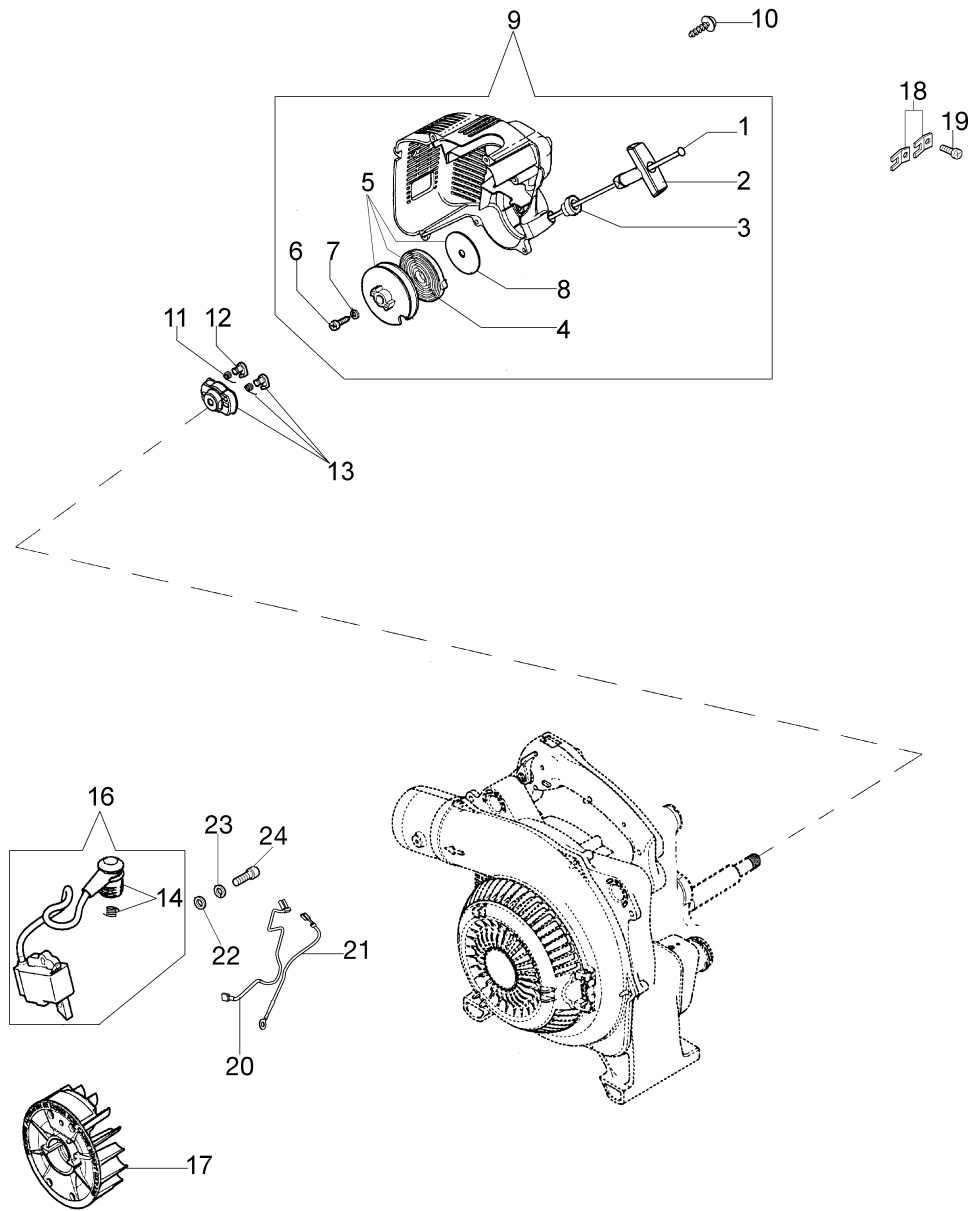

Illustration Starter Assy

Illustration Starter assy

Ref.Nu	Qty	Part number	Description	Validity from	Validity till	Notes	Bulletin
1	1	61070019AR	Starter rope				
2	1	61200015R	Starter handle				
3	1	072700089R	Bushing				
4	1	61070036R	Spring				
5	1	61172004R	Complete pulley				
6	1	3960070AR	Screw				
7	1	094600054	Washer				
8	1	61170173R	Washer				
9	1	56560018AR	Cover				
10	3	3960091AR	Screw				
11	2	61070039R	Spring				
12	2	61070038R	Pawl				
13	1	56560034R	Clutch driver				
14	1	56550180R	Cap and spring				
16	1	56550145BR	Ignition coil				
17	1	56550134R	Flywheel				
18	2	4191069BR	Plate				
19	2	3960030	Screw				
20	1	56560057R	Cable				
21	1	56560055R	Cable				
22	1	3916004R	Washer				
23	1	006000315R	Washer				
24	1	3801007	Screw				

Illustration Fan assy

Illustration Fan assy

Ref.Nu	Qty	Part number	Description	Validity from	Validity till	Notes	Bulletin
1	1	56560056R	Cable				
2	1	2317021R	Switch				
3	1	56560051R	Throttle cable				
4	1	56560013R	Half grip				
5	1	56550156R	Button				
6	1	56550023AR	Throttle				
7	1	56560058R	Stopper				
8	1	56550026R	Lever				
9	3	3960091AR	Screw				
10	1	56560015R	AV-mount				
11	2	3960091AR	Screw				
12	2	56510050R	Washer				
13	1	56560014AR	Half grip				
14	1	56560008AR	Left cover/tank		5362099999		
14	1	56572007R	Left cover/tank	5362090001			
15	1	3818011AR	Washer				
16	1	56560017R	Extension				
17	1	56560003R	Cover				
18	1	56560010R	Fan				
19	1	56560027AR	Knife				
20	1	3980012	Nut				
21	1	56560009R	Left cover				
22	1	56560046R	Spring				
23	1	56550123R	Pin				
24	1	3918010R	Washer				
25	1	3960070AR	Screw				