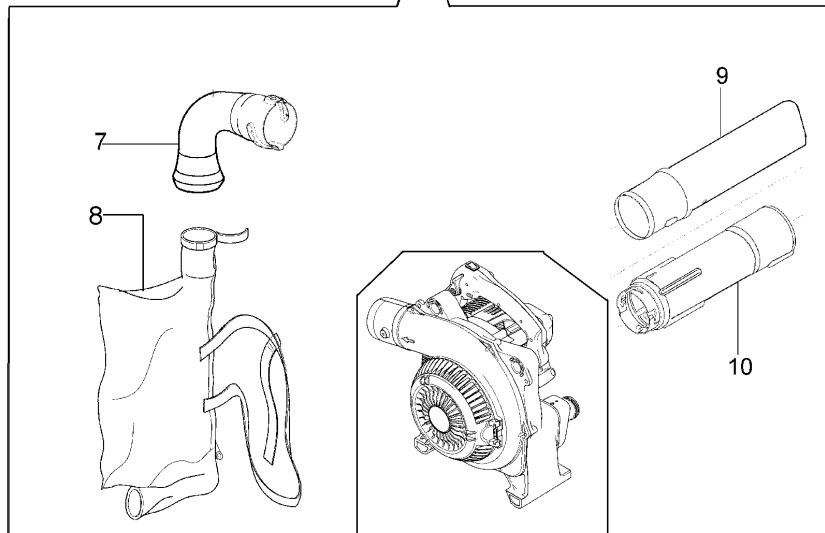

Illustration Starter Assy

Illustration Starter assy

Ref.Nu	Qty	Part number	Description	Validity from	Validity till	Notes	Bulletin
1	1	61070019AR	Starter rope				
2	1	61200015R	Starter handle				
3	1	072700089R	Bushing				
4	1	61070036R	Spring				
5	1	61172004R	Complete pulley				
6	1	3960070AR	Screw				
7	1	094600054	Washer				
8	1	61170173R	Washer				
9	1	56560018AR	Cover				
10	3	3960091AR	Screw				
11	2	61070039R	Spring				
12	2	61070038R	Pawl				
13	1	56560034R	Clutch driver				
14	1	56550180R	Cap and spring				
16	1	56550145BR	Ignition coil				
17	1	56550134R	Flywheel				
18	2	4191069BR	Plate				
19	2	3960030	Screw				
20	1	56560057R	Cable				
21	1	56560055R	Cable				
22	1	3916004R	Washer				
23	1	006000315R	Washer				
24	1	3801007	Screw				

Illustration Fan assy

Illustration Fan assy

Ref.Nu	Qty	Part number	Description	Validity from	Validity till	Notes	Bulletin
1	1	56560056R	Cable				
2	1	2317021R	Switch				
3	1	56560051R	Throttle cable				
4	1	56560013R	Half grip				
5	1	56550156R	Button				
6	1	56550023AR	Throttle				
7	1	56560058R	Stopper				
8	1	56550026R	Lever				
9	3	3960091AR	Screw				
10	1	56560015R	AV-mount				
11	2	3960091AR	Screw				
12	2	56510050R	Washer				
13	1	56560014AR	Half grip				
14	1	56560008AR	Left cover/tank		5362099999		
14	1	56572007R	Left cover/tank	5362090001			
15	1	3818011AR	Washer				
16	1	56560017R	Extension				
17	1	56560003R	Cover				
18	1	56560010R	Fan				
19	1	56560027AR	Knife				
20	1	3980012	Nut				
21	1	56560009R	Left cover				
22	1	56560046R	Spring				
23	1	56550123R	Pin				
24	1	3918010R	Washer				
25	1	3960070AR	Screw				

3 **Optional**

Illustration Accessories

Ref.Nu	Qty	Part number	Description	Validity from	Validity till	Notes	Bulletin
1	1	56550073R	Tube				
2	1	56550127R	Tube				
3	1	56562001A	Suction kit				
4	2	3960121R	Screw				
5	1	56562005	Labels kit				
6	1	56552010R	Tool kit				
7	1	56560029R	Tube				
8	1	56550078AR	Grassbag				
9	1	56560067R	Tube				
10	1	56550076AR	Tube				