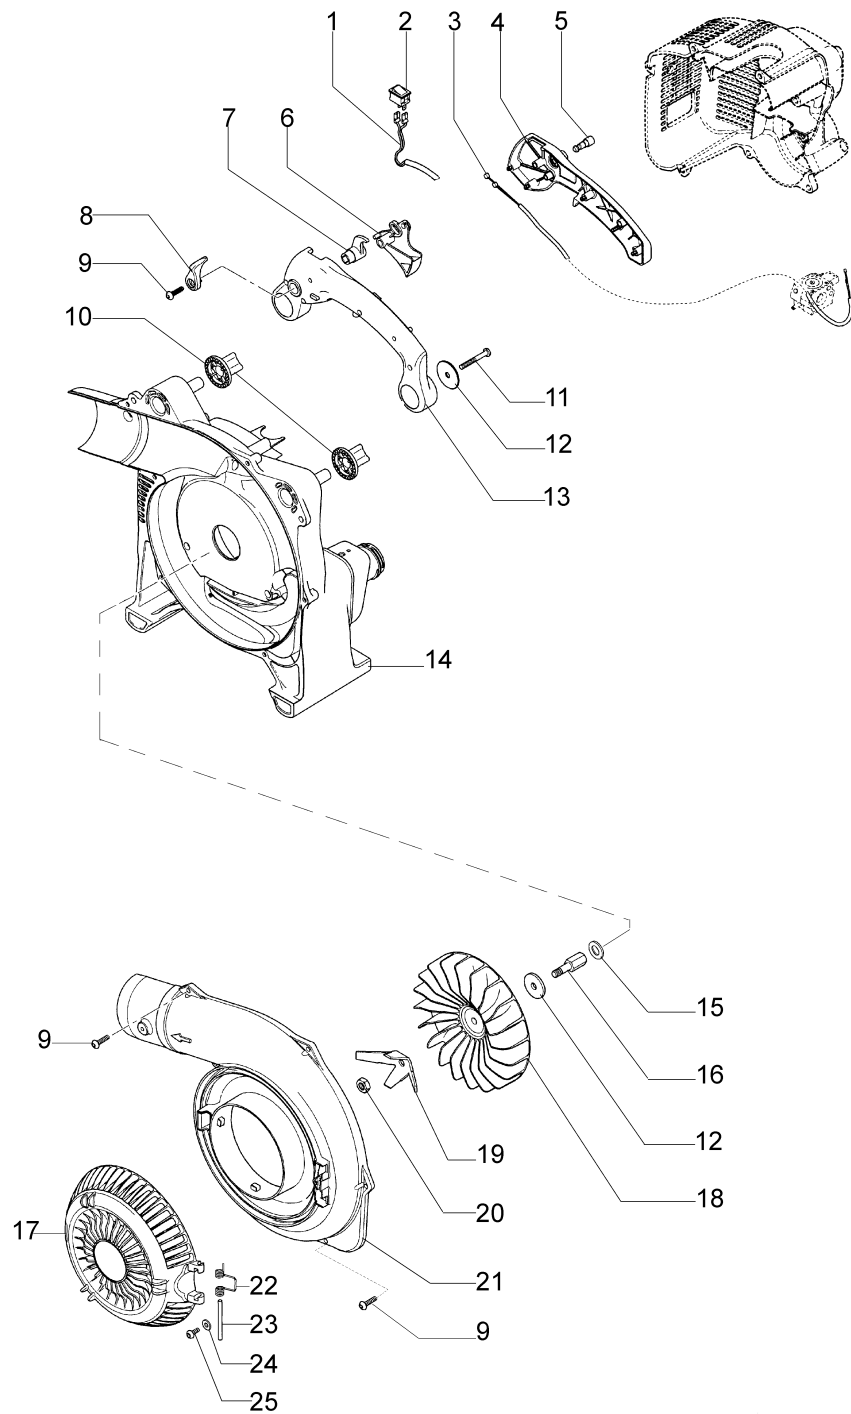

Illustration Starter Assy

Illustration Starter assy

Ref.Nu	Qty	Part number	Description	Validity from	Validity till	Notes	Bulletin
1	1	61070019AR	Starter rope				
2	1	61200015R	Starter handle				
3	1	072700089R	Bushing				
4	1	61070036R	Spring				
5	1	61172004R	Complete pulley				
6	1	3960070AR	Screw				
7	1	094600054	Washer				
8	1	61170173R	Washer				
9	1	56560018AR	Cover				
10	3	3960091AR	Screw				
11	2	61070039R	Spring				
12	2	61070038R	Pawl				
13	1	56560034R	Clutch driver				
14	1	56550180R	Cap and spring				
16	1	56550145BR	Ignition coil				
17	1	56550134R	Flywheel				
18	2	4191069BR	Plate				
19	2	3960030	Screw				
20	1	56560057R	Cable				
21	1	56560055R	Cable				
22	1	3916004R	Washer				
23	1	006000315R	Washer				
24	1	3801007	Screw				

Illustration Fan assy

Illustration Fan assy

Ref.Nu	Qty	Part number	Description	Validity from	Validity till	Notes	Bulletin
1	1	56560056R	Cable				
2	1	2317021R	Switch				
3	1	56560051R	Throttle cable				
4	1	56560013R	Half grip				
5	1	56550156R	Button				
6	1	56550023AR	Throttle				
7	1	56560058R	Stopper				
8	1	56550026R	Lever				
9	3	3960091AR	Screw				
10	1	56560015R	AV-mount				
11	2	3960091AR	Screw				
12	2	56510050R	Washer				
13	1	56560014AR	Half grip				
14	1	56560008AR	Left cover/tank		5362099999		
14	1	56572007R	Left cover/tank	5362090001			
15	1	3818011AR	Washer				
16	1	56560017R	Extension				
17	1	56560003R	Cover				
18	1	56560010R	Fan				
19	1	56560027AR	Knife				
20	1	3980012	Nut				
21	1	56560009R	Left cover				
22	1	56560046R	Spring				
23	1	56550123R	Pin				
24	1	3918010R	Washer				
25	1	3960070AR	Screw				