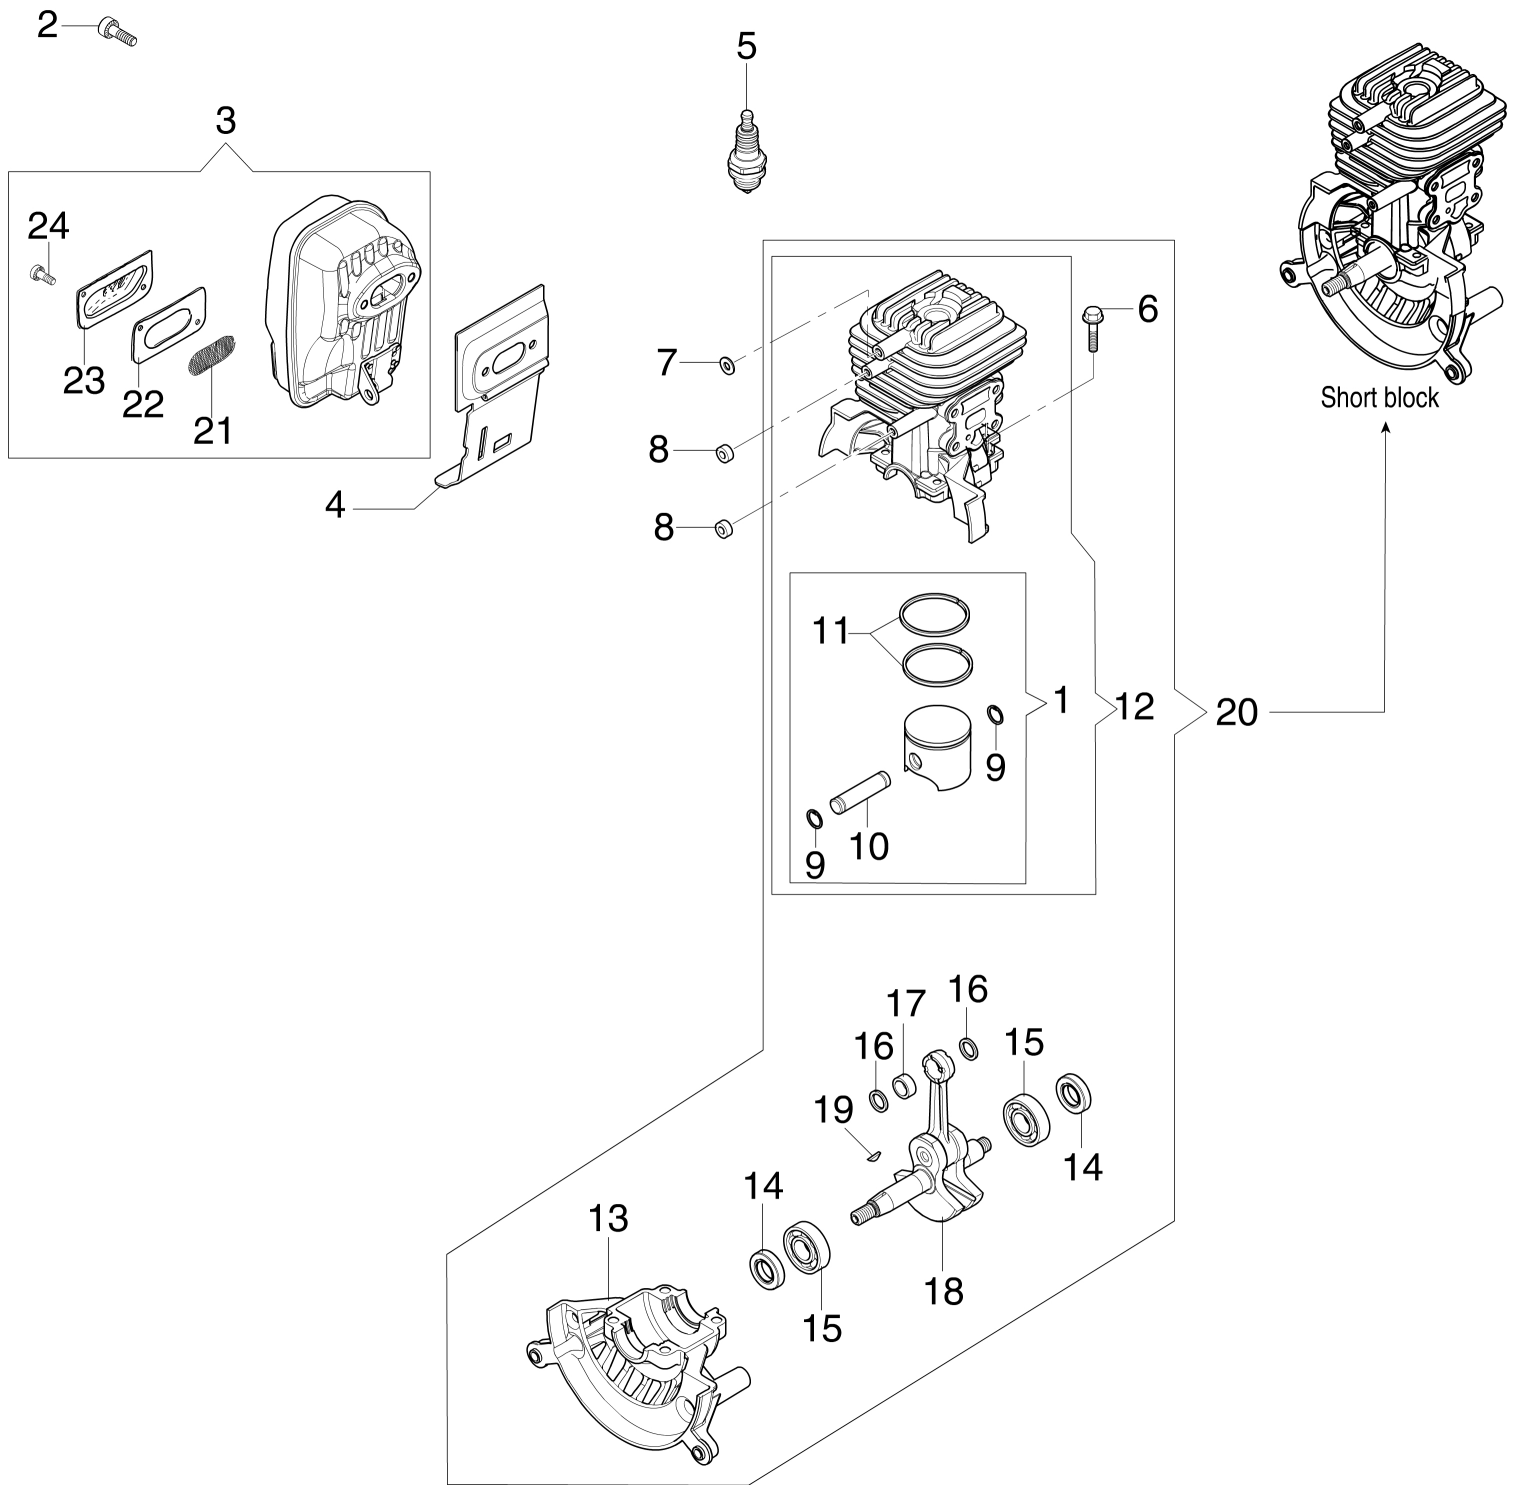

Illustration Motor

Illustration Motor

Ref.Nu	Qty	Part number	Description	Validity from	Validity till	Notes	Bulletin
1	1	56552011A	Piston assy	matr.5361170846			BT6-081-06/11
2	2	3801068R	Screw				
3	1	56560020BR	Complete muffler				
4	1	56550033R	Deflector				
5	1	3055101	Spark plug				
6	4	3801047	Screw				
7	4	3916004R	Washer				
8	2	61170014	Spacer				
9	2	093000167R	Ring				
10	1	072700045R	Piston pin				
11	2	61050046R	Piston ring	SN 5363151795			BT6-081-06/11, BT6-086-05/13
12	1	56552012B	Complete cylinder	SN 5363151795			BT6-081-06/11, BT6-086-05/13
13	1	56550064AR	Crankcase				
14	2	3050022AR	Seal ring				
15	2	3034009R	Bearing				
16	2	074000267AR	Spacer				
17	1	072700046R	Bearing				
18	1	56560001R	Crankshaft				
19	1	4098232R	Key				
20	1	56562009A	Short block	SN 5363151795			BT6-086-05/13
21	1	56550143R	Flame screen				
22	1	56550159R	Gasket				
23	1	56560021AR	Deflector				
24	2	012000028	Screw				

Illustration Starter Assy

Illustration Starter assy

Ref.Nu	Qty	Part number	Description	Validity from	Validity till	Notes	Bulletin
1	1	61070019AR	Starter rope				
2	1	61200015R	Starter handle				
3	1	072700089R	Bushing				
4	1	61070036R	Spring				
5	1	61172004R	Complete pulley				
6	1	3960070AR	Screw				
7	1	094600054	Washer				
8	1	61170173R	Washer				
9	1	56560018AR	Cover				
10	3	3960091AR	Screw				
11	2	61070039R	Spring				
12	2	61070038R	Pawl				
13	1	56560034R	Clutch driver				
14	1	56550180R	Cap and spring				
16	1	56550145BR	Ignition coil				
17	1	56550134R	Flywheel				
18	2	4191069BR	Plate				
19	2	3960030	Screw				
20	1	56560057R	Cable				
21	1	56560055R	Cable				
22	1	3916004R	Washer				
23	1	006000315R	Washer				
24	1	3801007	Screw				