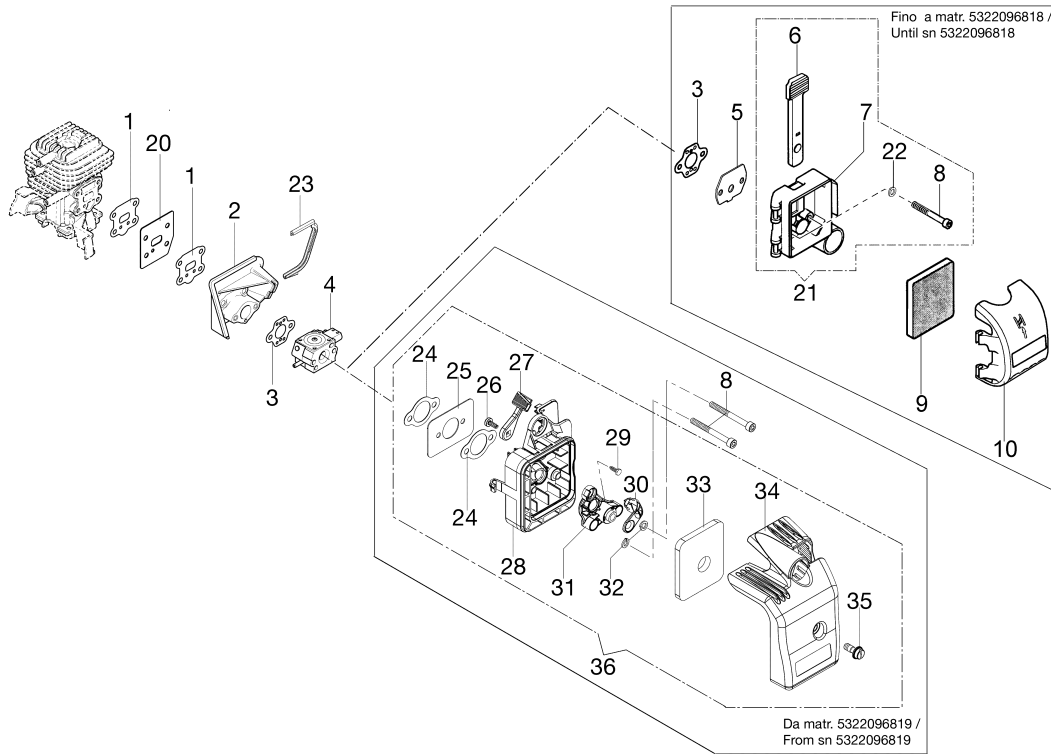

Illustration Air filter

Illustration Air filter

Ref.Nu	Qty	Part number	Description	Validity from	Validity till	Notes	Bulletin
1	2	56550115R	Gasket				
2	1	61240009DR	Insulator				
3	2	61200021AR	Gasket				
4	1	2318816BR	Carburetor WT-936A				
5	1	56550157R	Flange				BT6-084-03/12
6	1	56560005R	Starter lever				BT6-084-03/12
7	1	56562003R	Filter support				BT6-084-03/12
8	2	3801012	Screw				BT6-084-03/12
9	1	56560022R	Filter				BT6-084-03/12
10	1	56560011R	Air filter cover				BT6-084-03/12
11	1	4098658AR	Breather valve				
12	1	4100308AR	Gasket				
13	1	4151258R	Complete cap				
14	1	2318817R	Air purge				
15	1	56570045R	Tube				
16	1	56560053R	Tube				
17	1	56560052R	Fuel hose				
18	1	4098377R	Band				
19	1	094600450R	Fuel filter				
20	1	56560079R	Deflector				
21	1	56562003R	Filter support				BT6-084-03/12
22	2	3916005R	Washer				BT6-084-03/12
23	1	56570059R	Gasket				
24	2	56570058R	Gasket				BT6-084-03/12
25	1	56570049R	Flange				BT6-084-03/12
26	1	3960121R	Screw				BT6-084-03/12
27	1	56570041R	Starter lever				BT6-084-03/12
28	1	56570047AR	Air filter support				BT6-084-03/12
29	1	320000004	Screw				BT6-084-03/12
30	1	56570042R	Shutter				BT6-084-03/12
31	1	56570043R	Cover				BT6-084-03/12
32	2	3819006R	Washer				BT6-084-03/12
33	1	56570040R	Air filter flock				BT6-084-03/12
34	1	56570037R	Air filter cover				BT6-084-03/12
35	1	61330040AR	Screw				BT6-084-03/12
36	1	56572010	Air filter kit				BT6-084-03/12
37	1	4161211R	Bush				
38	1	61070006R	Gasket				
39	1	61070079R	Tank cap				
40	1	56570046R	Breather fuel pipe				
41	1	61070011AR	Breather valve