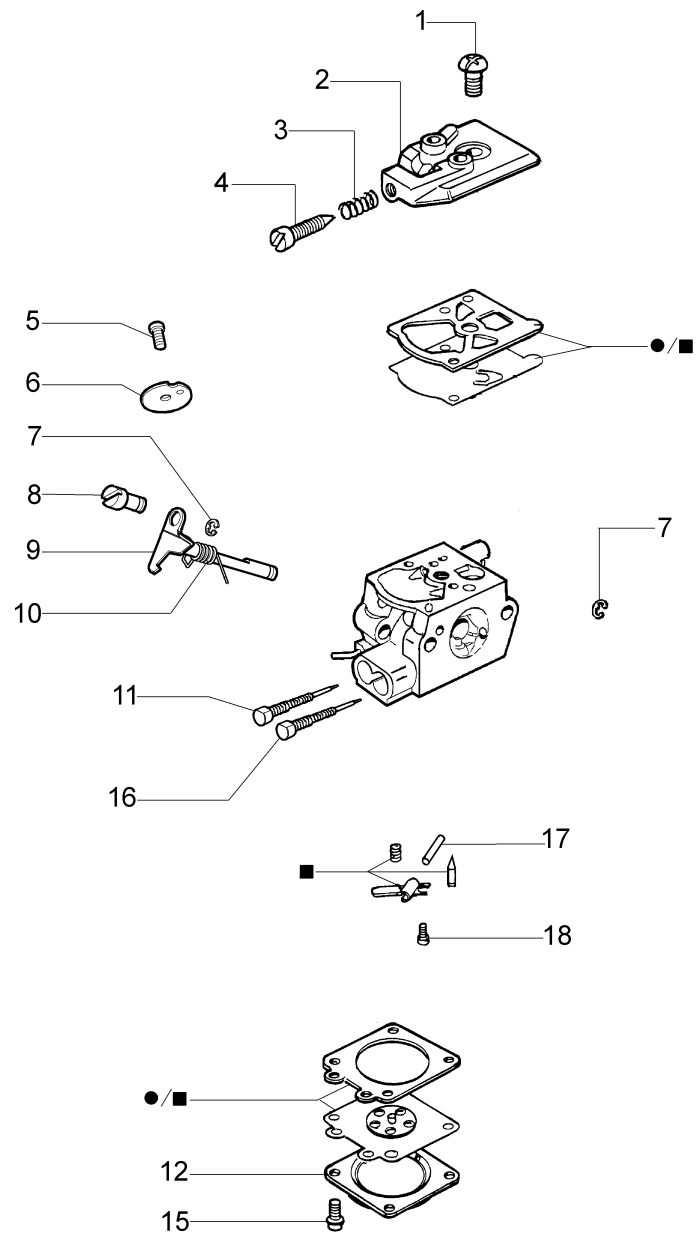

mod. Walbro WT-936
compl. p.n. 2318816R

■ 13 — KIT RIPARAZIONE
REPAIR KIT

● 14 — KIT MEMBRANE & GUARNIZIONI
DIAPHRAGM & GASKET SET

Illustration Carburetor WT-936

Ref.Nu	Qty	Part number	Description	Validity from	Validity till	Notes	Bulletin
1	1	003300197	Screw				
2	1	2318777	Cover				
3	1	094600148	Spring				
4	1	074000240	Adjust. screw				
5	1	50010141	Screw				
6	1	375100078	Shutter				
7	2	095000164	Ring				
8	1	2318211	Pin				
9	1	2318737	Shaft				
10	1	072700347	Spring				
11	1	2318779	Screw L				
12	1	2318191	Cover				
13	1	2318671	Repair kit				
14	1	2318671	Repair kit				
15	4	035000162	Screw				
16	1	2318778	Adjust. screw				
17	1	003300201	Spindle				
18	1	003300202	Screw