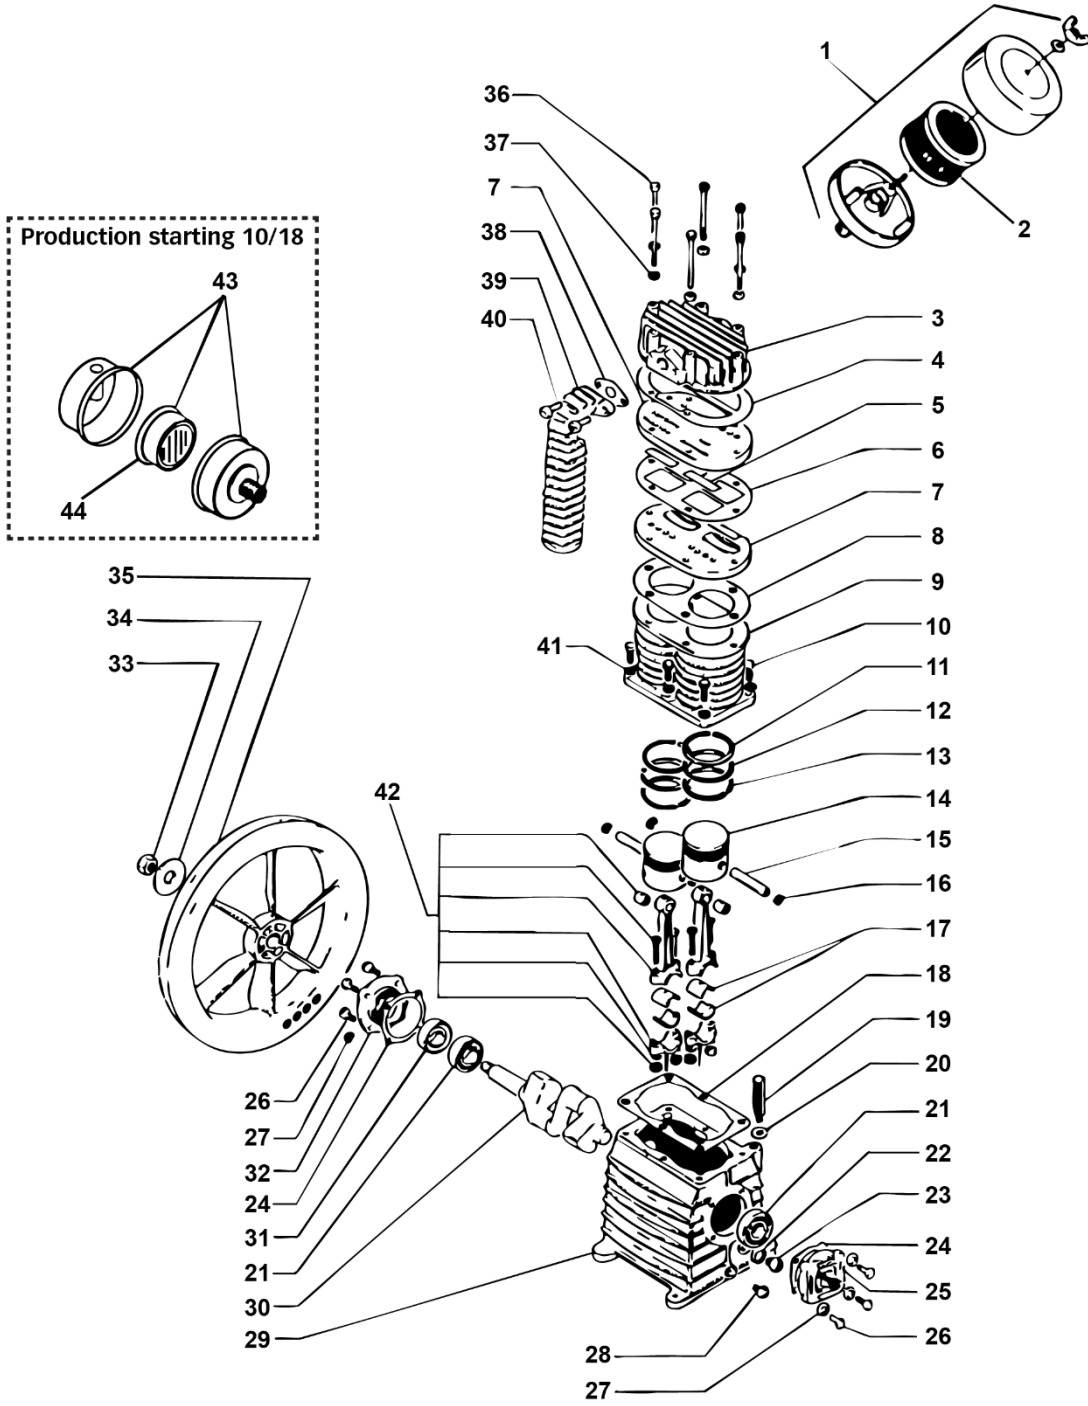

**SCHEMATIC FOR  
PMP12K35**

**PARTS LIST FOR  
PMP12K35**

Sch.#	Description	Part#	Qty
1	Intake Filter Assy	FS14075	1
2	Intake Element	431	1
3	Head	31303520CH	1
4	Gasket	30503530CH	1
5	Valve	32703560CH	8
6	Gasket	30503540CH	1
7	Valve Plate	32703510CH	2
8	Gasket	30503550CH	1
9	Cylinder	31603500CH	1
10	Bolt	37303620CH	6
11	Ring	31203570CH	2
12	Ring	31203580CH	2
13	Ring	31203590CH	2
14	Piston	31203600CH	2
15	Piston Pin	31203610CH	2
16	Snap Ring	37602260CH	4
17	Insert (old style) **	Order 42	
	Insert (current)	3119013017CH	2
18	Gasket	30502350CH	1
19	Breather w/O Ring	36507050CH	1
20	O Ring	Order 19	
21	Bearing	30302140CH	2
22	Gasket	30500130CH	1
23	Sight Glass w/gasket	36500140CH	1
24	Gasket	30502310CH	2
25	Bearing Carrier	30402740CH	1
26	Bolt	37300070CH	8
27	Washer	37508130CH	8
28	Oil Drain Plug	BLSQPL0250	1
29	Crankcase	33102050CH	1
30	Crankshaft	30202000CH	1
31	Oil Seal	30302150CH	1
32	Bearing Carrier	30402800CH	1
33	Nut	37403780CH	1
34	Washer	37502450CH	1
35	Flywheel	31002060CH	1
36	Bolt	37302760CH	6
37	Washer	37502320CH	6
38	Gasket	30502330CH	1
39	Aftercooler	32902730CH	1
40	Bolt	37302530CH	2
41	Washer	37504220CH	6
42	Con Rod Assy	311SL11005CH1	2
43	Intake Assy	FS10072	1
44	Intake Element	433	1
Kits			
	Gasket Set (4, 6, 8, 18, 19, 23, 24, 38)	K35GASKETS	1
	Ring Set (11, 12, 13)	K35RINGS	1
	Valve Plate Assembly (4, 5, 6, 7, 8)	3500VK35	1
	Valve Repair Kit (4, 5, 6, 8)	VKK35	1