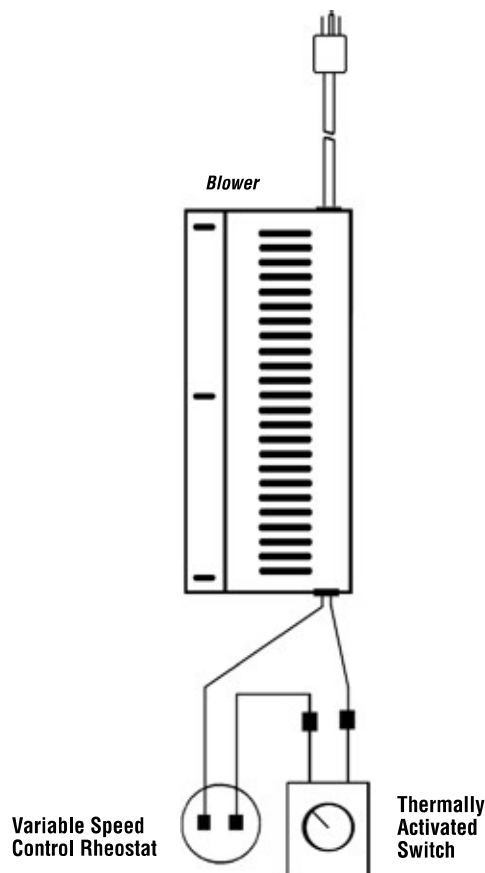

Room Air Blower Kit

The BK-CI blower provides constant velocity forced air circulation. It includes a variable speed control rheostat and a thermally activated fan disc.