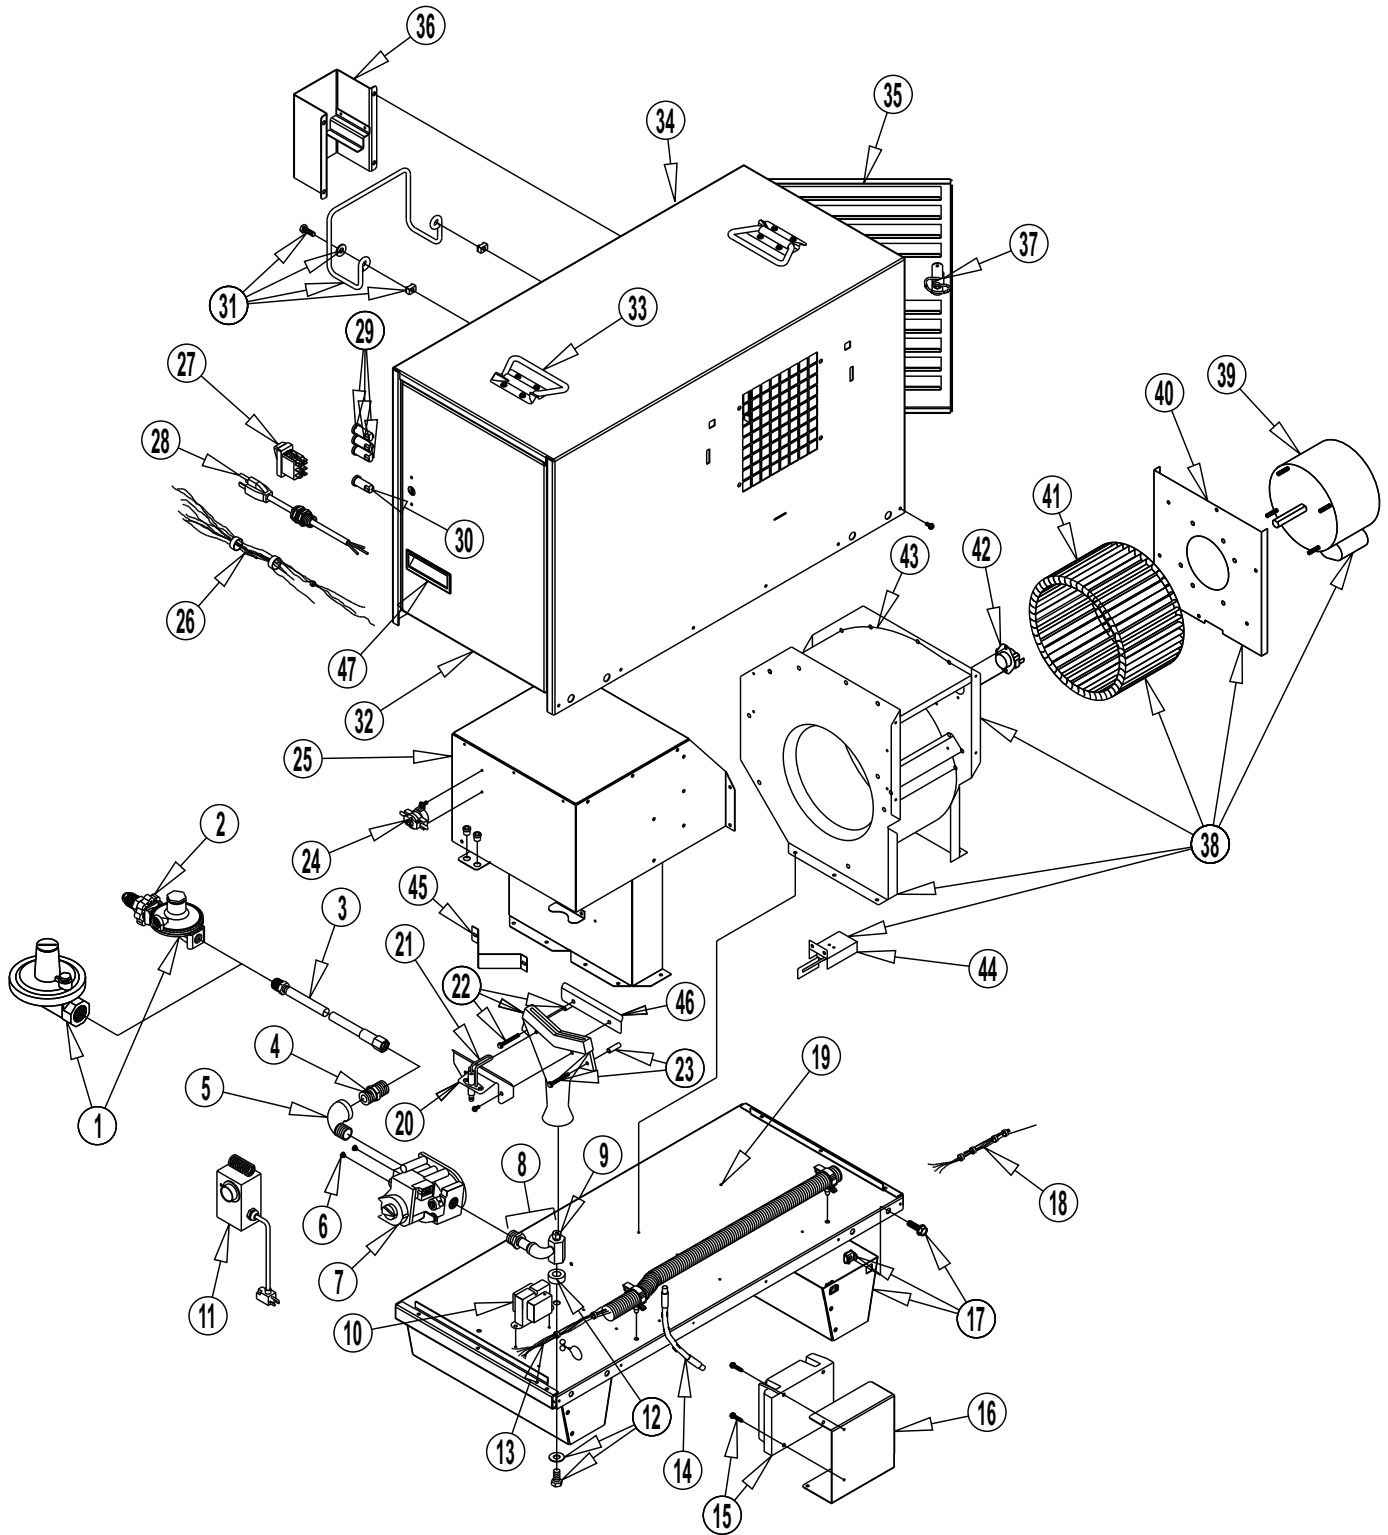

# Parts Identification

## PREMIER 80 PARTS SCHEMATIC

**PREMIER 80 PARTS LIST**

<b>Item</b>	<b>Description</b>		<b>Part Number</b>
1	Regulator	Propane Gas	26377
		Natural Gas	21999
2	Handwheel with Spring	Propane Gas	26395
3	Universal Hose Kit, 15 ft. Hose w/ Adapters		24600
4	Adapter 1/2 NPT x 5/8 - 18		06655
5	EII		09309
6	Screw		09425
7	Valve, Gas Control	Propane Gas	22076
		Natural Gas	22078
8	Manifold Assembly w/ Orifice	Propane Gas	26391
		Natural Gas	26438
9	Orifice, Burrner	Propane Gas	571625
		Natural Gas	571626
10	Transformer		26412
11	Thermostat Kit		09454
12	Washer, Bolt, Spacer		25866
13	Harness, Wire, Burner End		26383
14	Wire, Igniter		25840
15	Control Ignition		25865
16	Bracket, Ignition Control		26411
17	Support Leg		26378
18	Harness, Wire, Motor End		26382
19	Base		26380
20	Bracket, Igniter/Sensor		571663
21	Igniter		25841
22	Burner		26484
23	Screws and Spacers		571211
24	Switch, High Limit, Burner End (275 °F)		03933
25	Chamber, Heat		571666
26	Harness, Wire, Status Lights		26381
27	Switch, Selector		26385
28	Cord, Power		26379
29	Light, Status, 24 Volt		26392
30	Light, Status, 120 Volt		26393
31	Hanger, Hose		571619
32	Door Assembly, Burner End	Propane Gas	26434
		Natural Gas	26433
33	Handle		25859
34	Case Assembly	Propane Gas	26389
		Natural Gas	26387
35	Door Assembly, Fan End		26435
36	Thermostat Bracket		26401
37	Latch, Door		26437
38	Fan Assembly		26384
39	Motor		20292
40	Motor Mount		571686
41	Fan		570304
42	Switch, High Limit, Fan End (250 °F)		571671
43	Housing, Fan		571612
44	Switch, Air Proving		26485
45	Bracket, Burner		571649
46	Bracket, Flame Arrestor		571609
47	Handle, Door		26479