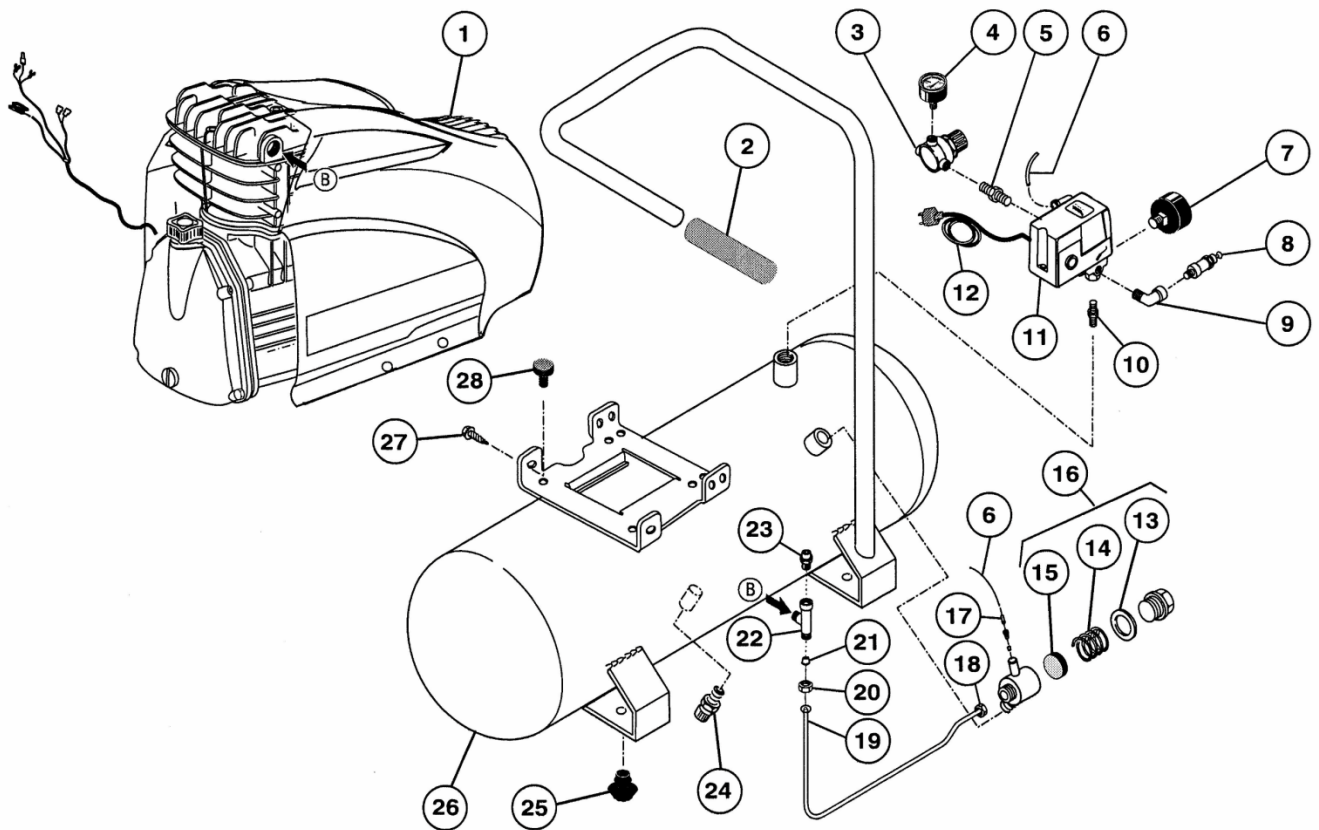

ROLAIR
SCHEMATIC FOR
FC1500HS3

PARTS LIST FOR FC1500HS3

Schematic #	Description	Part #	Qty.
1	1.5 HP Pump/Motor	PMP11SF2500FC	1
2	Handle Grip	FC127HQ0130	1
3	Regulator	U3002	1
4	Gauge – Line	FC330006000	1
5	Nipple	U5003	1
6	Nylon Tubing	FC046001000	1
7	Gauge – Tank	U3003	1
8	Safety Valve	FC047027001	1
9	Elbow	FC011056000	1
10	Nipple	FC199110140	1
11	Pressure Switch	U6005	1
12	Cord w/Plug	FC164A08300	1
13	O-Ring	FC010024000	1
14	Spring	FC047113002	1
15	Seal*	NLA	1
16	Check Valve	FC347043000	1
17	Brass Sleeve	FC011304000	1
18	Lock Nut	FC199437000	1
19	Discharge Tube	FC168HQ0010	1
20	Lock Nut	FC011117002	1
21	Ring	FC011117000	1
22	Discharge Tee	FC199617000	1
23	Bleeder Valve	FC011158000	1
24	Drain Valve	U6007	1
25	Rubber Foot	FC020146000	4
26	Tank Assembly	FC165A15001	1
27	Screw	FC014013042	4
28	Vibration Dampener	FC199575000	4