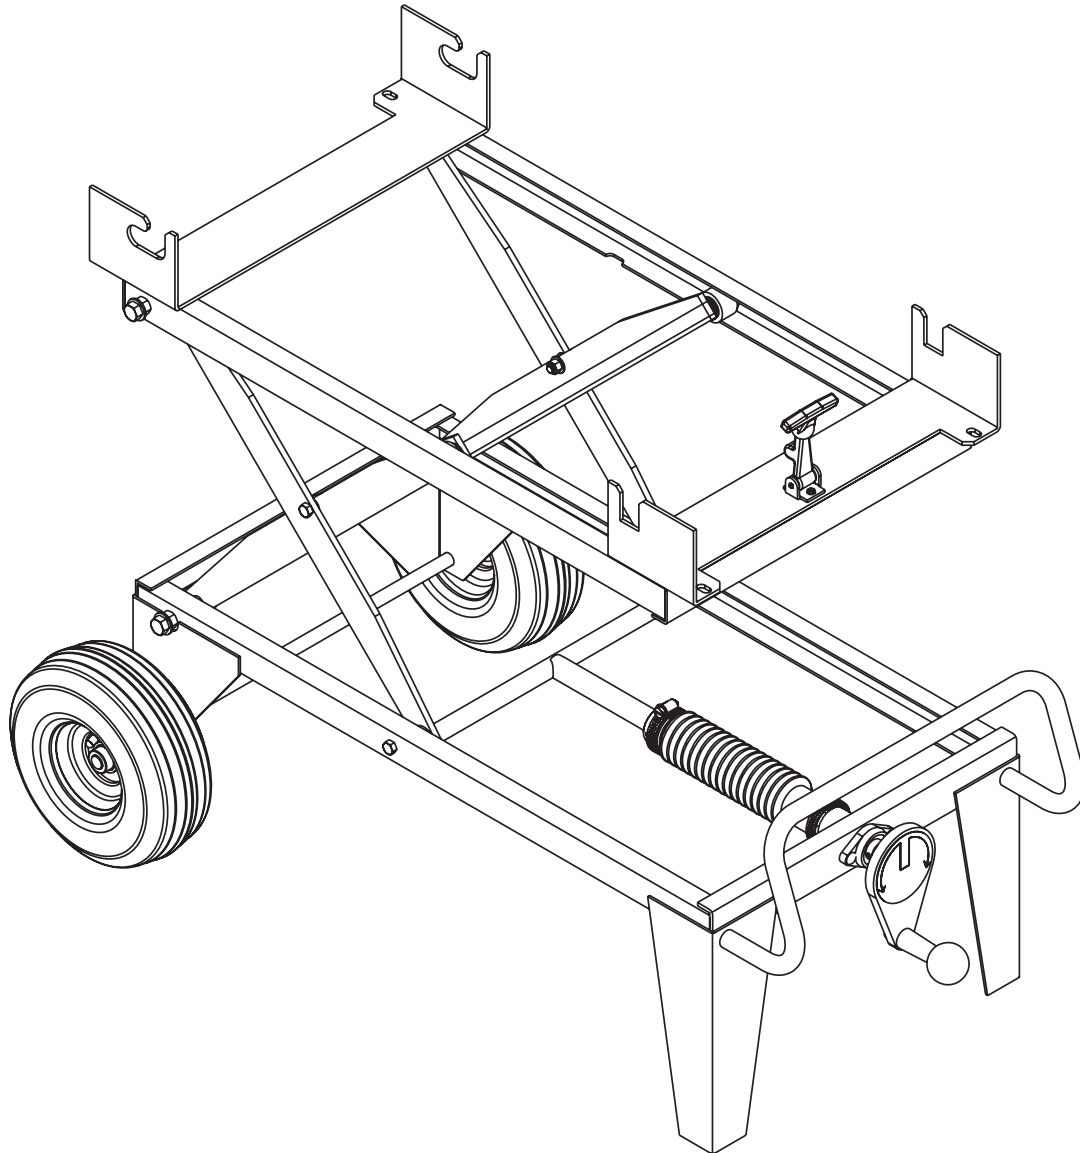

**ILLUSTRATION 10:
OPTIONAL PROCART**

PART # 24950

EdcoParts.com

888-634-4289

An iBuy Stores Company