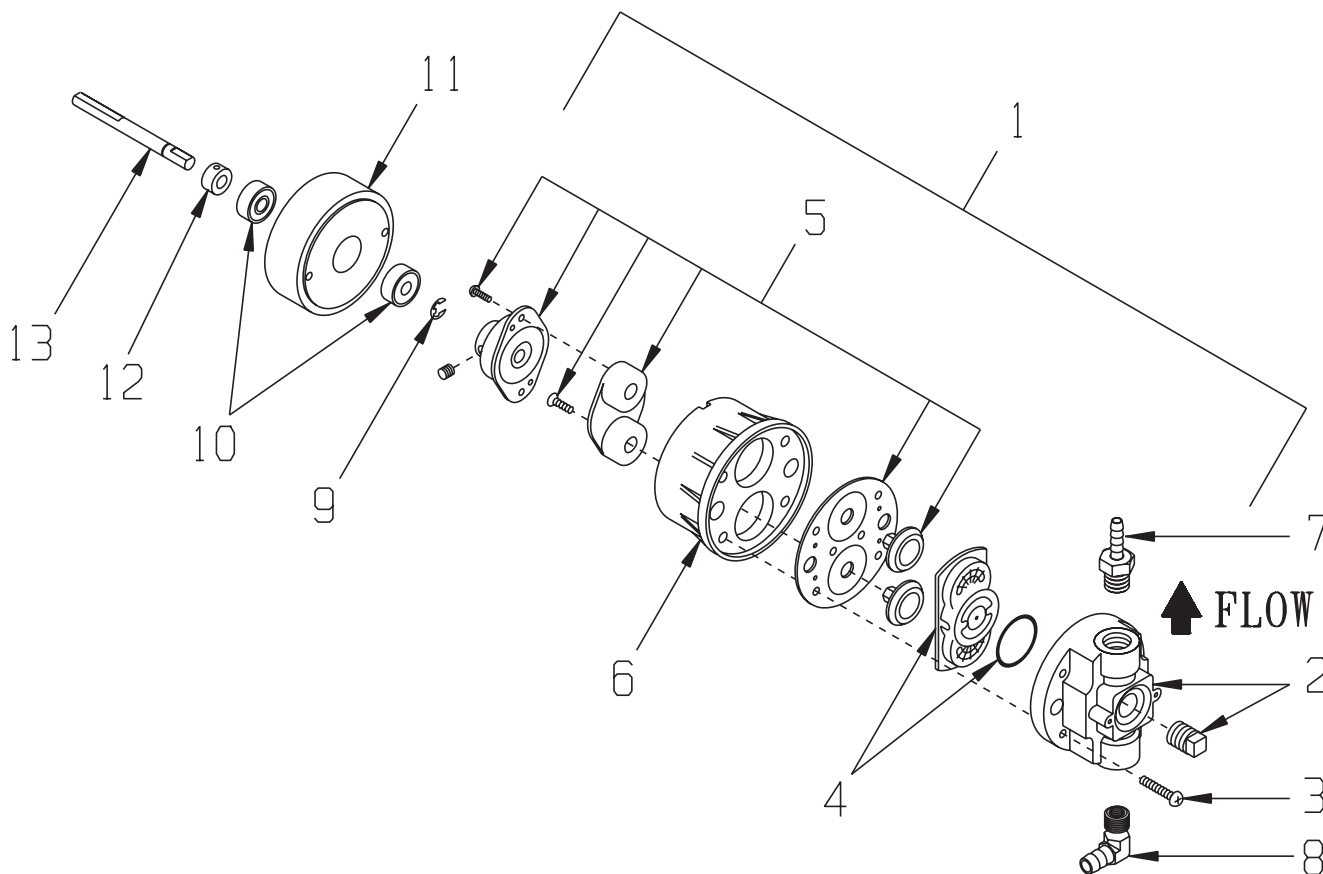

**ILLUSTRATION 8:
WATER PUMP ASSEMBLY
PART# 40685**

ITEM #	PART #	DESCRIPTION	QTY.
1	56101-S1	PUMP HEAD, DUPLEX 21050-653A	1
2	56101-S2	PUMP HOUSING BODY 20500-507	1
3	56101-S3	PUMP SCREWS (SET OF 6) 20131-001	1-SET
4	56101-S4	PUMP CHECK VALVE KIT 20028-008	1
5	56101-S5	PUMP DIAPHRAGM KIT W/ BRG 21004-401	1
6	56101-S6	PUMP HOUSING BEARING COVER 20428-100	1
7	40337	BARB, 1/4 HOSE X 3/8 MPT (BRASS)	1
8	36924	BARB ELBOW 90, 5/16 HOSE X 3/8 MPT (BRASS)	1
9	10137	RETAINING RING, E-CLIP 5/16"	1
10	40391	BEARING, RADIAL BALL 5/16X7/8X11/32	2
11	40393-S1	HUB, WATER PUMP	1
12	10415	COLLAR, LOCKING 5/16" ID	1
13	40393-S2	SHAFT, WATER PUMP 5/16 X 3-3/4	1