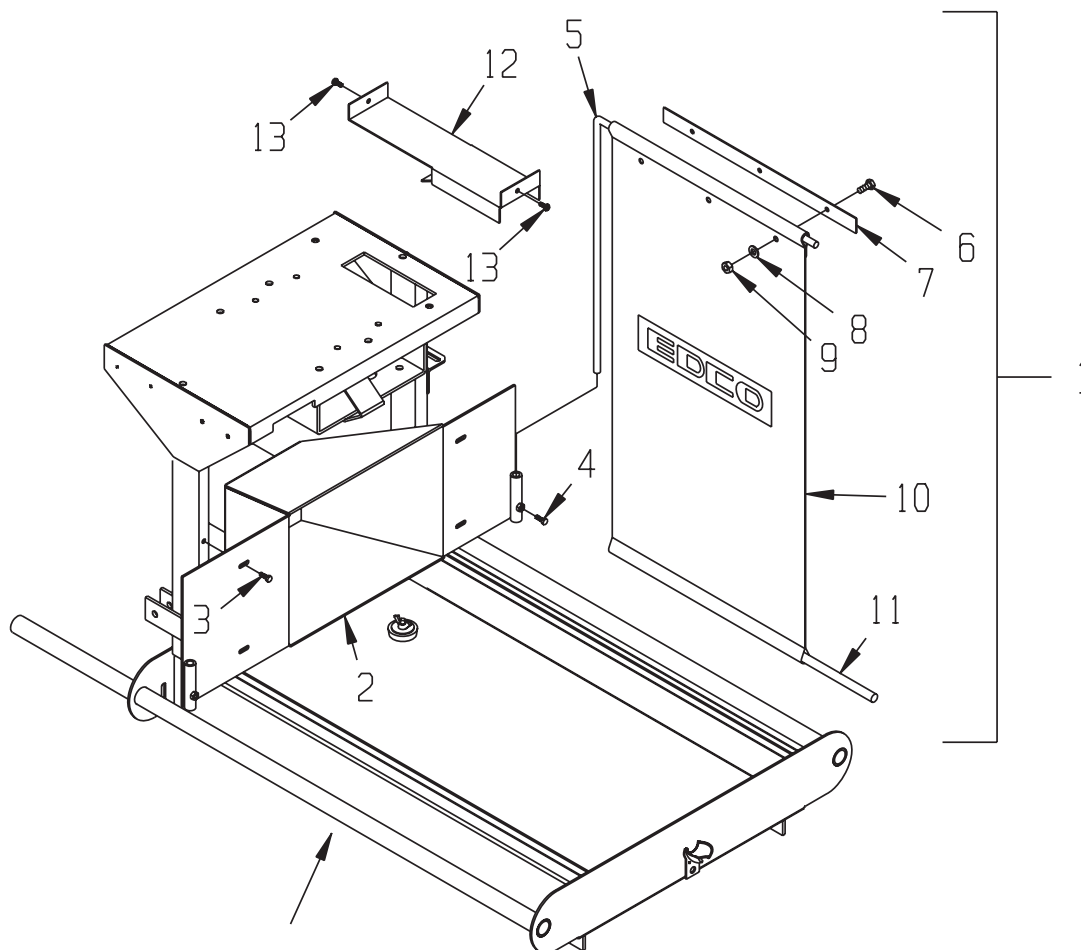

ILLUSTRATION 12 : OPTIONAL VACUUM HOOD SYSTEM

PAN ASSEMBLY
(NOT INCLUDED)

ITEM #	PART #	DESCRIPTION	QTY.
1	40660	VACUUM HOOD SYSTEM FOR BB14G (INCLUDES ITEMS 2 THRU 13)	1
2	40623	HOOD ONLY	1
3	10846	SCREW, CAP STSHW 1/4-20 X 1/2	4
4	10018	SCREW, CAP 1/4-20 X 3/4	2
5	41152	ROD, CURTAIN, DUST CONTROL SYSTEM	2
6	10018	SCREW, CAP 1/4-20 X 3/4	6
7	41153	BRACKET, CURTAIN	2
8	10602	WASHER, FLAT 1/4 SAE	6
9	10150	NUT, HEX NYLON LOCK 1/4-20	6
10	40375	CURTAIN 15" X 28" W/ LOGO	2
11	40377	CURTAIN ROD 1/2" DIA. X 13"L	2
12	40663	DEFLECTOR, DUST	1
13	10846	SCREW, CAP STSHW 1/4-20 X 1/2	2