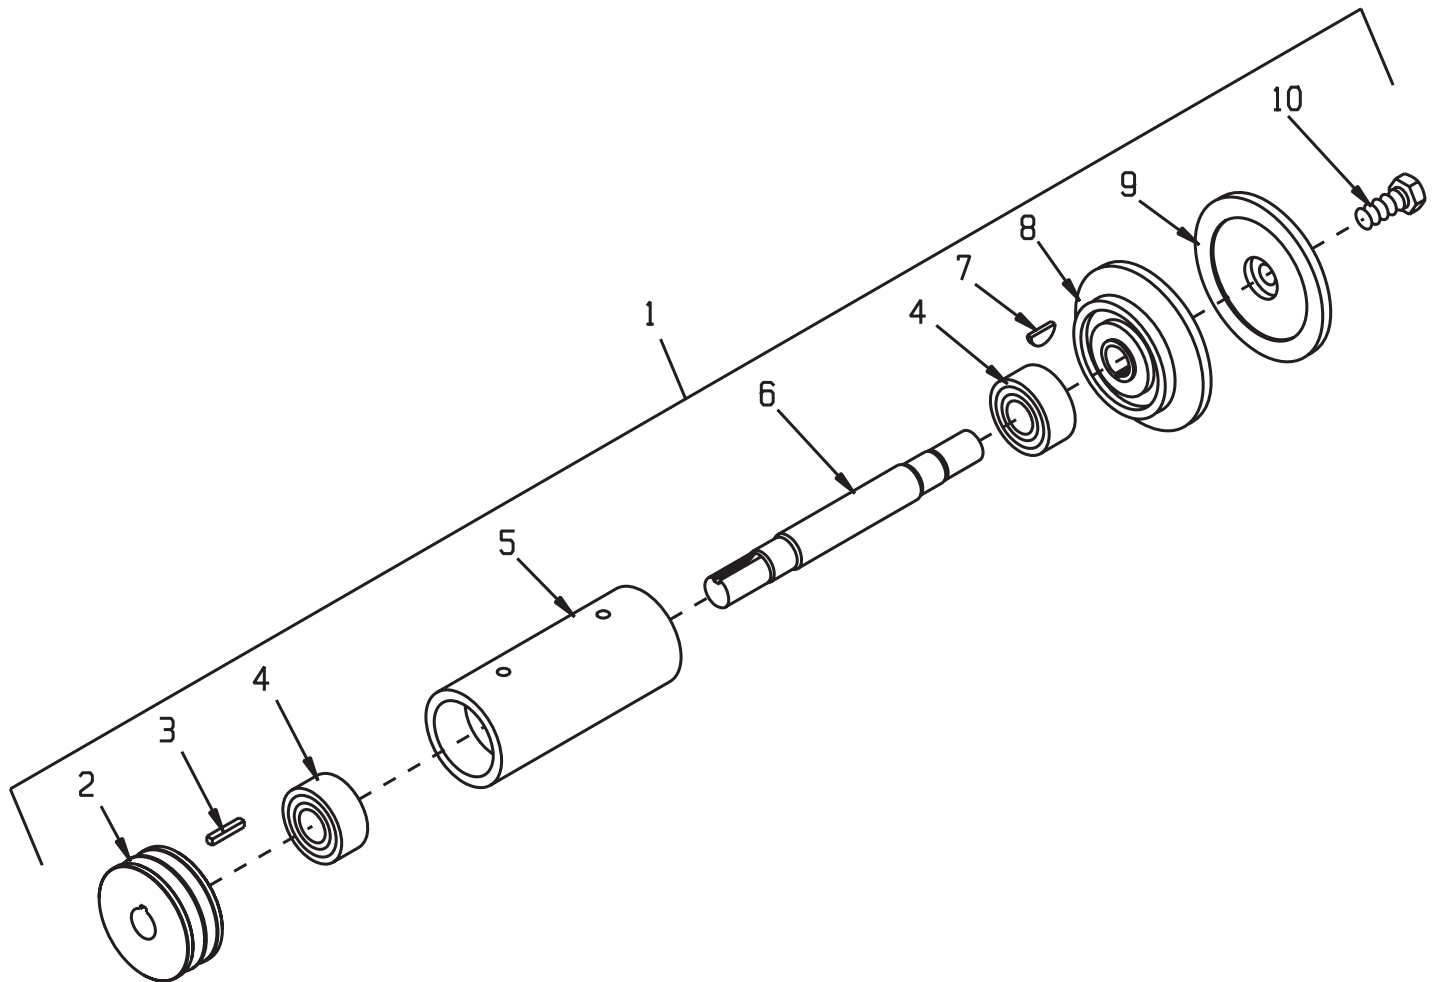

ILLUSTRATION 1 : MAIN GROUPING

EdcoParts.com
888-634-4289
An iBuy Stores Company

PARTS LISTING - ILLUSTRATION 1 : MAIN GROUPING

ITEM #	PART #	DESCRIPTION	QTY.
1	40680	PAN/ENGINE DECK WELDMENT	1
2	40378	STOPPER ASSEMBLY 1-1/2"	1
3	40675A	TABLE COMPLETE, ROLLING (REFER TO ILLUS. 3)	1
4	10029	SCREW, CAP 3/8-24 X 1-3/4	1
5	10004	NUT, LOCK 3/8-24	1
6	10608	GRIP, HAND 1" MODEL AT	2
7	40609	LOCKING BAR, ARBOR HEIGHT	1
8	40358	NUT, TAIL HANDLE 1/2-13	1
9	10312	WASHER, FLAT 1/2 SAE	3
10	43011	STUD, 10MM BALL, 5/16-18 X .662	2
11	43010	SPRING ASSEMBLY, GAS (COMPLETE) <i>INDIVIDUAL REPLACEMENT PARTS:</i>	1
	43007	SPRING, GAS, 1629EM	1
	43008	BELLOWS, GAS SPRING (DUST BOOT)	1
	43009	CLIP, SAFETY, GAS SPRING	1
	10982	TIE, CABLE, BLACK NYLON 11-1/4"	2
12	10801	WASHER, LOCK 5/16	1
13	10054	NUT 5/16-18	1
14	10608	GRIP, HAND 1" MODEL AT	1
15	40606-1	DECK, ARBOR	1
16	40670A	ARBOR ASSY. W/ 2GR-3V SHEAVE (REFER TO ILLUS. 2)	1
17	10048	SCREW, CAP 5/16-24 X 3/4	4
18	10801	WASHER, LOCK 5/16	4
19	10213	WASHER, FLAT 5/16 SAE	2
20	53021	WRENCH, ARBOR, 3/4" BOX END	1
21	10931	MOUNT, TAPERED RUBBER 5/16-18	1
22	10009	WASHER, FLAT 3/4 SAE	1
23	10801	WASHER, LOCK 5/16	1
24	10054	NUT 5/16-18	1
25	40682	COVER, JACKSHAFT SHEAVE	1
26	10018	SCREW, CAP 1/4-20 X 3/4	2
27	10038	WASHER, LOCK 1/4	2
28	10602	WASHER, FLAT 1/4 SAE	2
29	10909	BOLT, CARRIAGE 3/8-16 X 3 FULL THD.	1
30	10404	NUT 3/8-16	1
31	40375	CURTAIN 15" X 28" W/ LOGO	1
32	40376	HOOK, CURTAIN	3
33	40377	CURTAIN ROD 1/2"DIA. X 13"L	1

ILLUSTRATION 2 : ARBOR ASSEMBLY

ITEM #	PART #	DESCRIPTION	QTY.
1	40670A	ARBOR ASSY. W/ 2GR-3V SHEAVE (INCLUDES ITEMS 2 THRU 10)	1
2	40694	SHEAVE 2.75"OD X 2GR.3V X 3/4"BORE	1
3	10016	KEY 3/16 SQ X 1-1/2	1
4	40018	BEARING, RADIAL BALL 20X47X20.6MM	2
5	40607	ARBOR HOUSING	1
6	40608	ARBOR SHAFT	1
7	40036	KEY, WOODRUFF 1/8 X 3/8 (#403)	1
8	40022	ARBOR BACKING PLATE 4"	1
9	40023	ARBOR BLADE CAP 4"	1
10	10321	SCREW, CAP 1/2 20 X 1-1/4	1