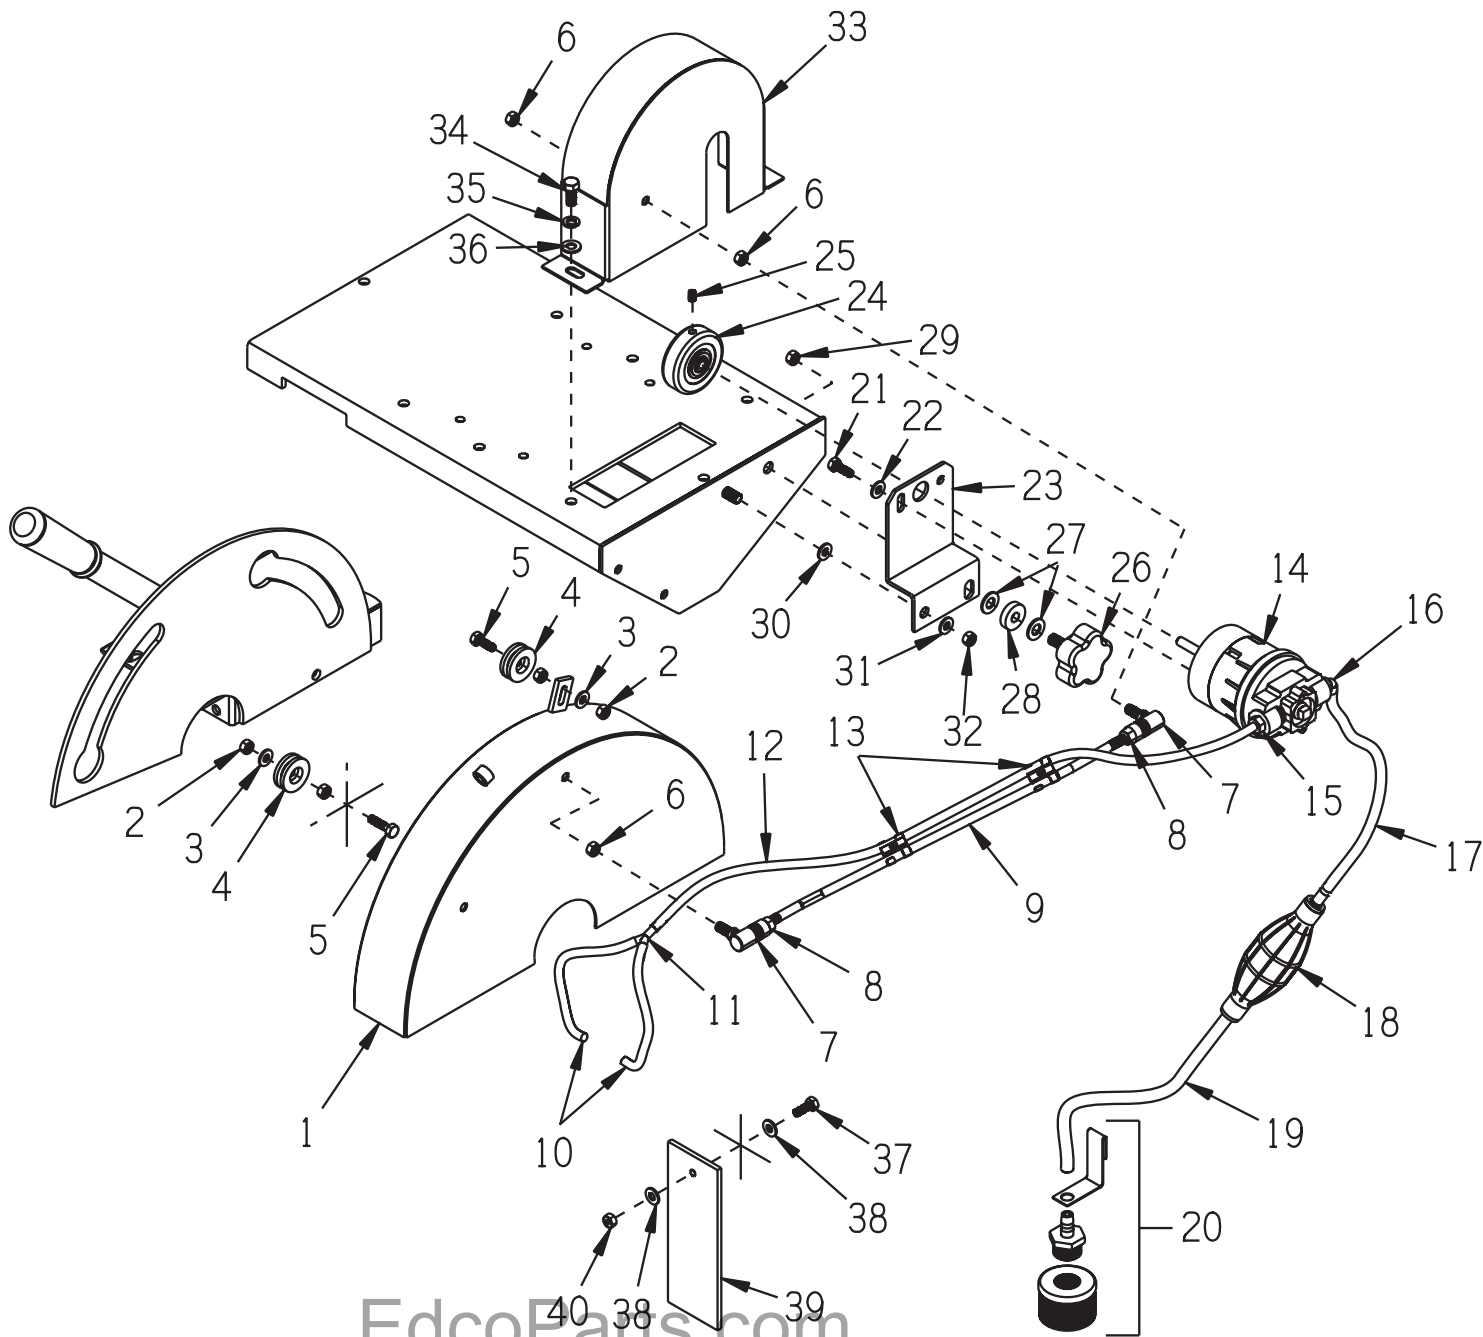

ILLUSTRATION 4 : WATER PUMP & BLADE GUARD GROUPING

EdcoParts.com

888-634-4289

An iBuy Stores Company

PARTS LISTING - ILLUSTRATION 4 : WATER PUMP & BLADE GUARD GROUPING

ITEM #	PART #	DESCRIPTION	QTY.
1	40615	GUARD, BLADE 14"	1
2	10015	NUT, LOCK 1/4-20	6
3	10602	WASHER, FLAT 1/4 SAE	3
4	40636	SLIDER GUIDE, BLADE GUARD	3
5	10031	SCREW, CAP 1/4-20 X 1	3
6	10424	NUT 5/16-24	3
7	40617	B.J. LINKAGE, QUICK-DISC. 5/16-24	2
8	10424	NUT 5/16-24	2
9	40616	ROD, BLADE GUARD LEVELER	1
10	40654	HOSE 1/4"ID X 6"L	2
11	99323	BARBED FITTING, "Y" 1/4"HOSE	1
12	40686	HOSE 1/4"ID X 23"L	1
13	40639	STRAP, TUBE/HOSE 5/16"-3/8"	2
14	40685	PUMP ASSY., WATER (REFER TO ILLUS. 8) INCLUDES ITEMS 15 & 16	1
15	40337	BARB, 1/4HOSE X 3/8MPT (BRASS)	1
16	36924	BARB ELBOW 90, 5/16HOSE X 3/8MPT (BRASS)	1
17	40368	HOSE 5/16"ID X 7"L	1
18	40049	BULB, PRIMER 5/16"	1
19	40687	HOSE 5/16"ID X 12"L	1
20	40690	FILTER ASSY., WATER (INCLUDES THE PARTS LISTED BELOW)	1
	40691	FILTER BASKET 3/4NPT, 16 MESH S.S.	1
	40692	BARB, 3/8HOSE X 3/4NPT (NYLON)	1
	40693	CLIP, FILTER HANGER (S.S.)	1
21	10018	SCREW, CAP 1/4-20 X 3/4	2
22	10602	WASHER, FLAT 1/4 SAE	2
23	40683	BRACKET, WATER PUMP	1
24	40684M	WHEEL, WATER PUMP DRIVE 3 X 5/16"B	1
25	10161	SCREW, SET 1/4-28 X 5/16	1
26	51230	KNOB, STAR CLAMPING 3/8-16 X 1"STUD	1
27	10025	WASHER, FLAT 3/8 SAE	2
28	42224	BUSHING, RUBBER 1"OD X 3/8"ID X 1/8	1
29	10810	NUT, LOCK 3/8-16	1
30	64159	SHIM 3/8 X 5/8 X .031	1
31	10025	WASHER, FLAT 3/8 SAE	2
32	10810	NUT, LOCK 3/8-16	1
33	40681	COVER, ENGINE BELT	1
34	10053	SCREW, CAP 5/16-18 X 3/4	2
35	10801	WASHER, LOCK 5/16	2
36	10213	WASHER, FLAT 5/16 SAE	2
37	10018	SCREW, CAP 1/4-20 X 3/4	1
38	10602	WASHER, FLAT 1/4 SAE	2
39	40012	FLAP, SPLASH 2-1/2 X 7	1
40	10015	NUT, LOCK 1/4-20	1

EdcoParts.com

888-634-4289

An iBuy Stores Company