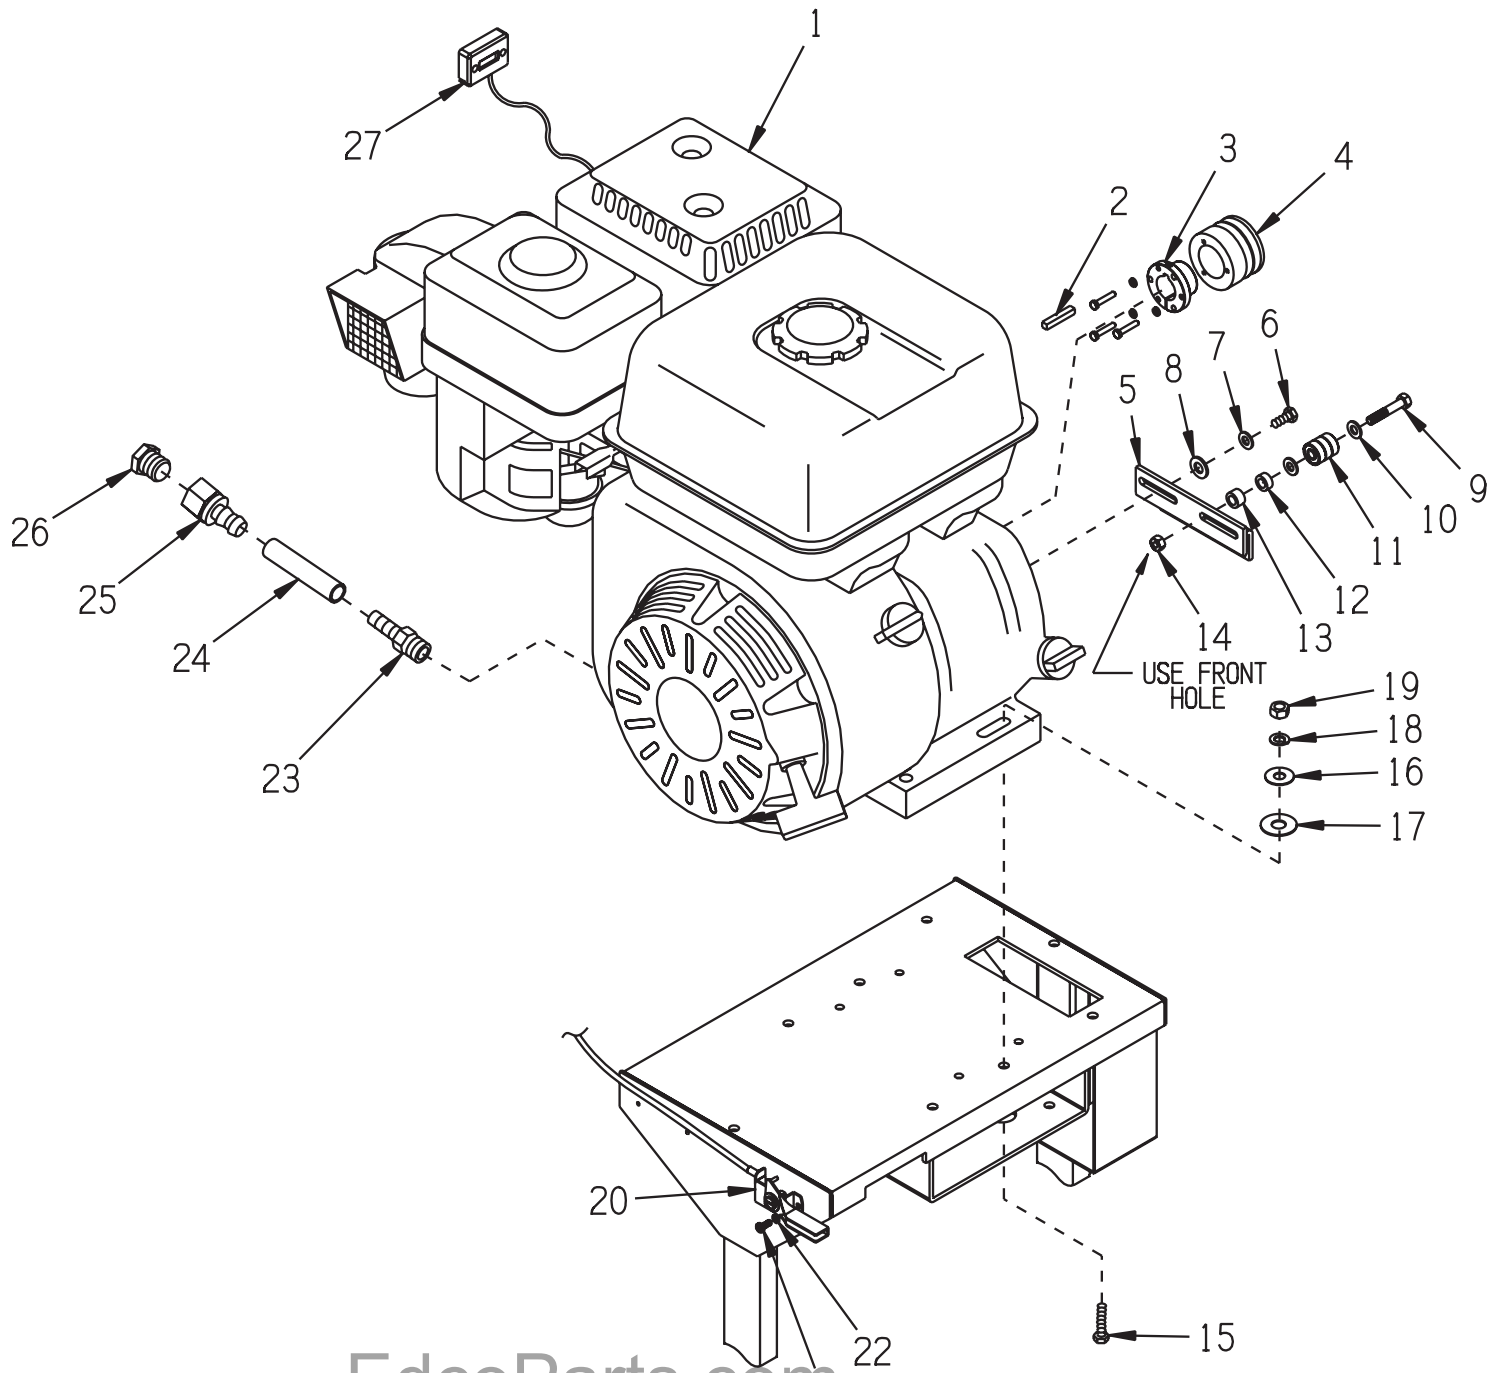

**ILLUSTRATION 6 : ENGINE GROUPING
HONDA GX270 & SUBARU ROBIN EX27**

EdcoParts.com
888-634-4289
An iBuy Stores Company

**PARTS LISTING - ILLUSTRATION 6 : ENGINE GROUPING
HONDA GX270 & SUBARU ROBIN EX27**

ITEM #	PART #	DESCRIPTION	QTY.
1	15027 15063	ENGINE W/ CYCLONE AIR CLEANER HONDA GX270 (SHOWN) SUBARU ROBIN EX27	1
2	-----	KEY 1/4"SQ X 1-3/4 (INCLUDED /W ENGINE)	1
3	10557	BUSHING, SHEAVE JA X 1"BORE INCLUDES SCREWS & LOCK WASHERS	1
4	40699	SHEAVE 2.35"OD X 2GR.3V X JA	1
5	40658	TENSIONER BRKT., BELT	1
6	10048	SCREW, CAP 5/16-24 X 3/4	2
7	10801	WASHER, LOCK 5/16	2
8	10213	WASHER, FLAT 5/16 SAE	2
9	10341	SCREW, CAP 5/16-18 X 2-1/4	1
10	10213	WASHER, FLAT 5/16 SAE	2
11	40391	BEARING, RADIAL BALL 5/16X7/8X11/32	3
12	10113	SPACER, STEEL 9/16OD X 3/8ID X 7/32	1
13	10011	SPACER, STEEL 5/8OD X 3/8ID X 3/8T	1
14	10807	NUT, LOCK 5/16-18	1
15	10204	SCREW, CAP 5/16-18 X 1-3/4	4
16	10213	WASHER, FLAT 5/16 SAE	4
17	10025	WASHER, FLAT 3/8 SAE	4
18	10801	WASHER, LOCK 5/16	4
19	10054	NUT 5/16-18	4
20	40388	CABLE, THROTTLE, LEVER-TYPE 24"	1
21	10877	SCREW, CAP STSHW 10-24 X 1/2	2
22	10831	WASHER, LOCK, INT. TOOTH #10	2
23	11542 10657	BARB, PUSH-ON 3/8HOSE X 12MM X 1.50 3/8 HOSE X 1/4MPT	1
24	56116	HOSE, PUSH-ON 3/8"ID X 3"L	1
25	11544	BARB, PUSH-ON 3/8 HOSE X 1/4FPT	1
26	10776	PIPE PLUG 1/4 NPT (BRASS)	1
27	15138	METER, HOUR, REDINGTON INDUCTIVE (OPTIONAL)	1

EdcoParts.com

888-634-4289

An iBuy Stores Company