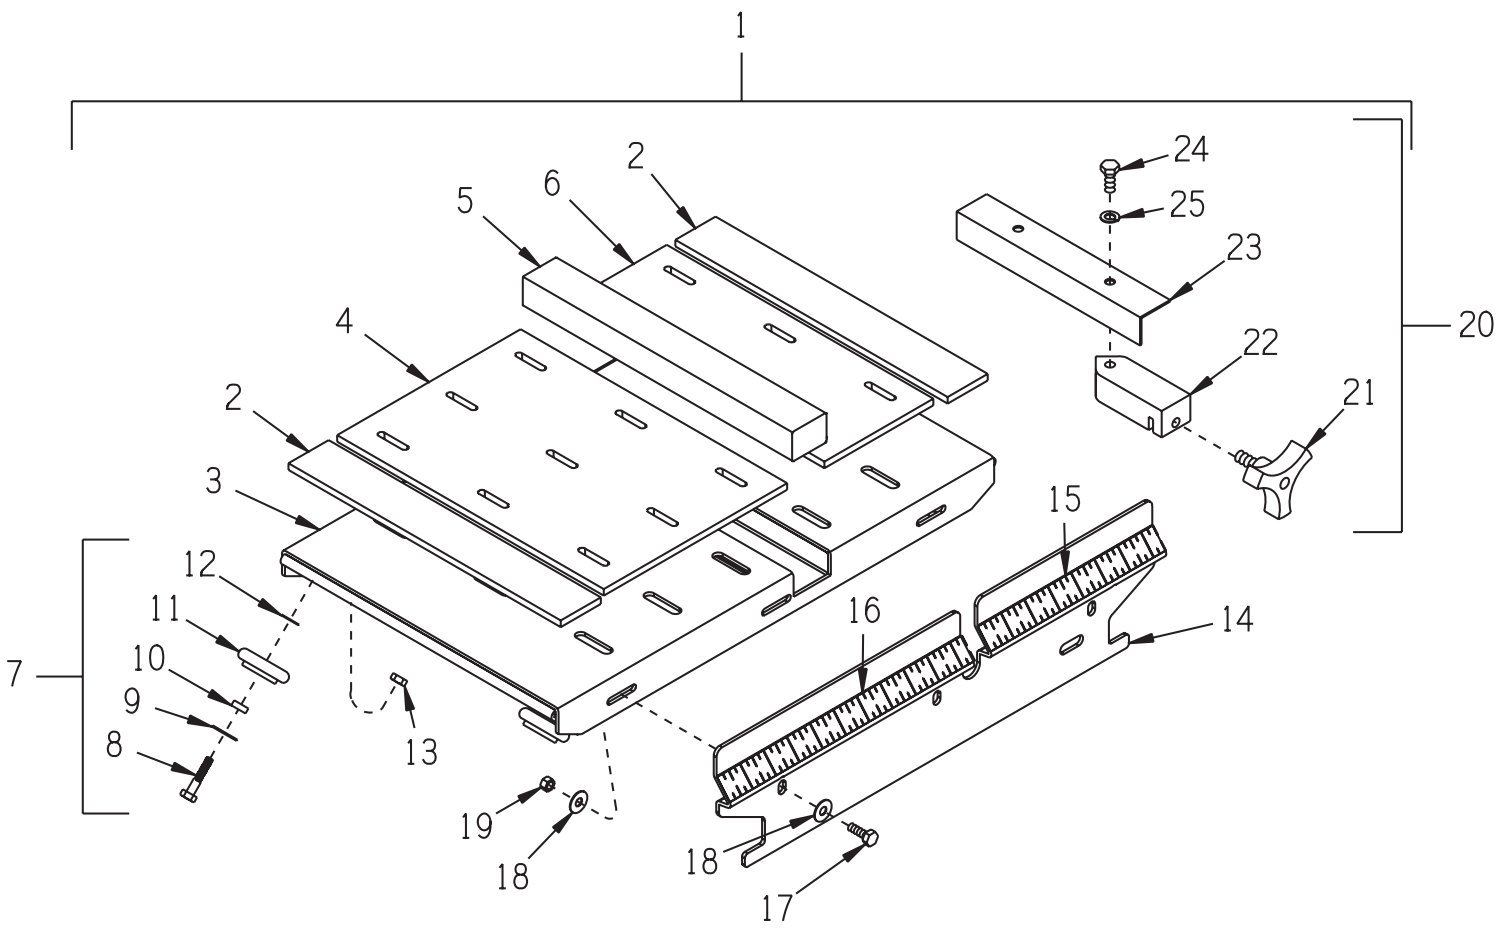

ILLUSTRATION 3 : ROLLING TABLE ASSEMBLY

ITEM #	PART #	DESCRIPTION	QTY.
1	40675A	TABLE COMPLETE, ROLLING (INCLUDES ITEMS 2 THRU 25)	1
2	40679	RUBBER PAD 11-5/8 x 1-3/4 x 1/4	2
3	40675	TABLE, ROLLING	1
4	40676	RUBBER PAD 11-5/8 X 8	1
5	40678	WOODEN CUT BLOCK	1
6	40677	RUBBER PAD 11-5/8 X 4-3/4	1
7	40605K	WHEEL KIT (ITEMS 8 THRU 13)	4
8	10606	SCREW, CAP 5/16-18 X 1-1/4	4
9	40667	WASHER .328ID X .875OD X .060	4
10	40668	SPACER 5/8OD X .328ID X .180	4
11	40605A	WHEEL W/ BEARING	4
12	36928	WASHER, FLAT 1/4 USS 3/4 OD	4
13	10151	NUT, HEX NYLON LOCK 5/16-18	4

ITEM #	PART #	DESCRIPTION	QTY.
14	40603	TABLE FRONT PANEL, ROLL	1
15	40424	RULE, ADHESIVE-BACKED, 1-7	1
16	40423	RULE, ADHESIVE-BACKED, 1-13	1
17	10018	SCREW, CAP 1/4-20 X 3/4	3
18	10602	WASHER, FLAT 1/4 SAE	6
19	10861	NUT, KEPS 1/4-20	3
20	40689A	GUIDE ASSEMBLY, CUT (ITEMS 21 THRU 25)	1
21	40425	KNOB, 3-PRONG W/ 3/8-16 STUD	1
22	42015	BLOCK, CUT GUIDE	1
23	40689	BRACKET, CUT GUIDE	1
24	10053	SCREW, CAP 5/16-18 X 3/4	1
25	10801	WASHER, LOCK 5/16	1