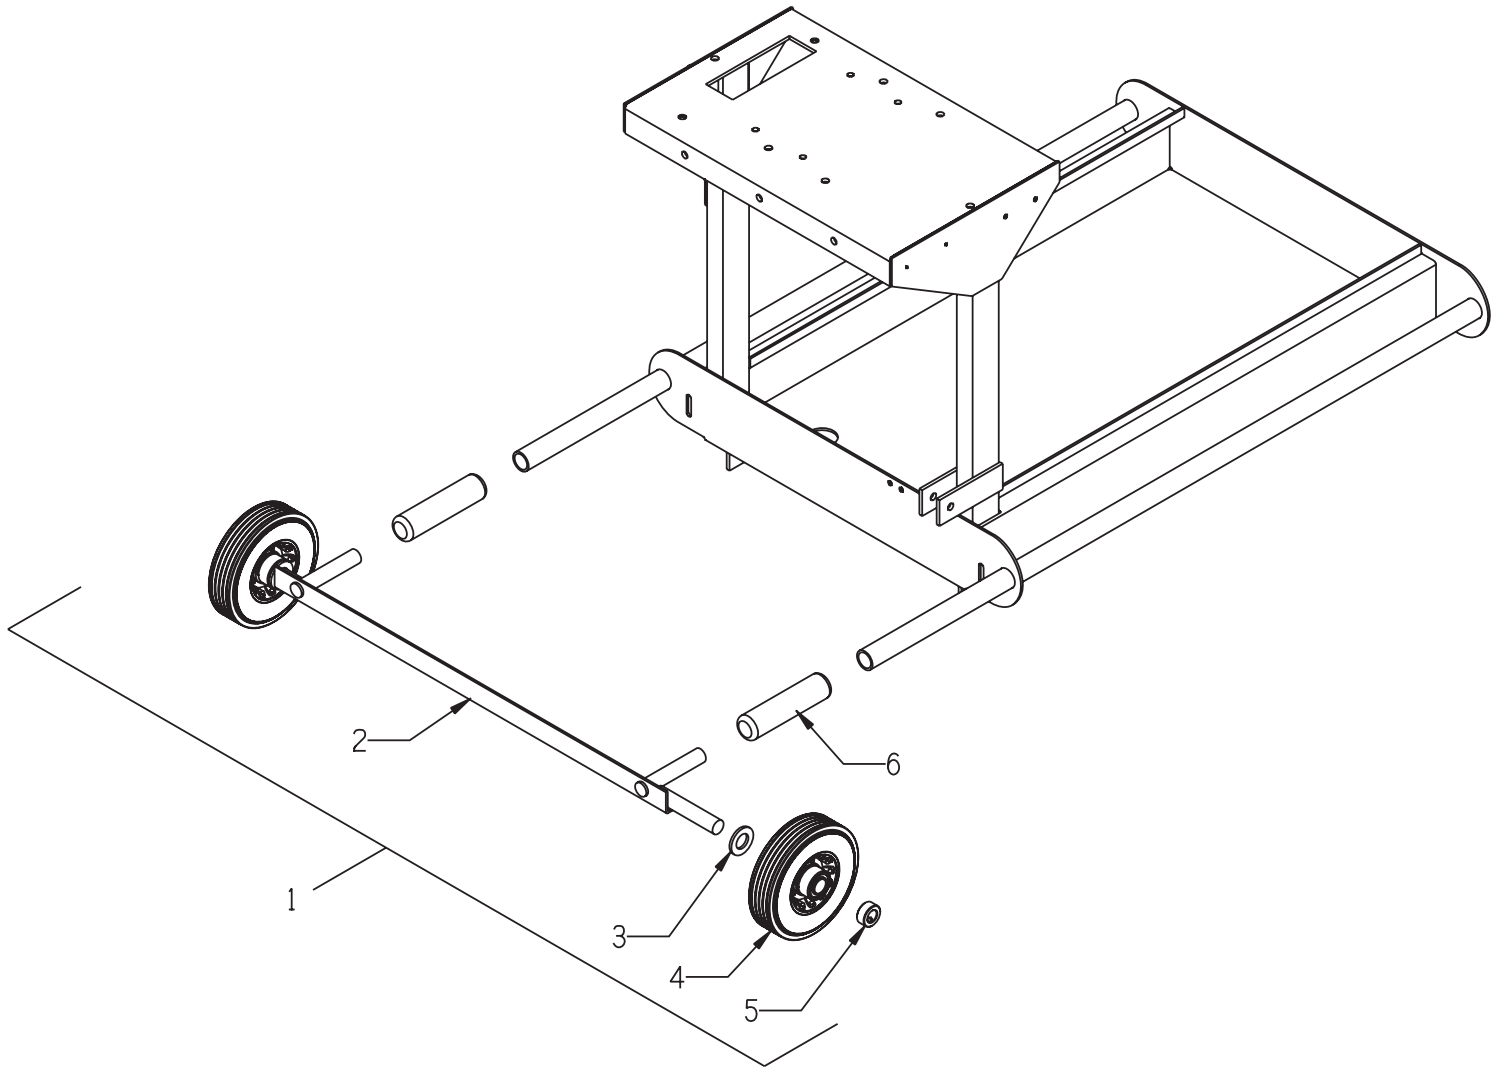

**ILLUSTRATION 9:
OPTIONAL "TOTE-A-SAW"
TRANSPORT WHEELS**

PART # 40091

ITEM #	PART #	DESCRIPTION	QTY.
1	40091	TOTE-A-SAW, BB14 SERIES (INCLUDES ITEMS 2 THRU 6)	1
2	40092	FRAME, TOTE-A-SAW	1
3	10009	WASHER, FLAT 3/4 SAE	2
4	80028	WHEEL 6 X 2 X 3/4" BRG.	2
5	10428	COLLAR, LOCKING 3/4" ID	2
6	61067	GRIP, FOAM 7/8" ID X 5" L	2

An iBuy Stores Company