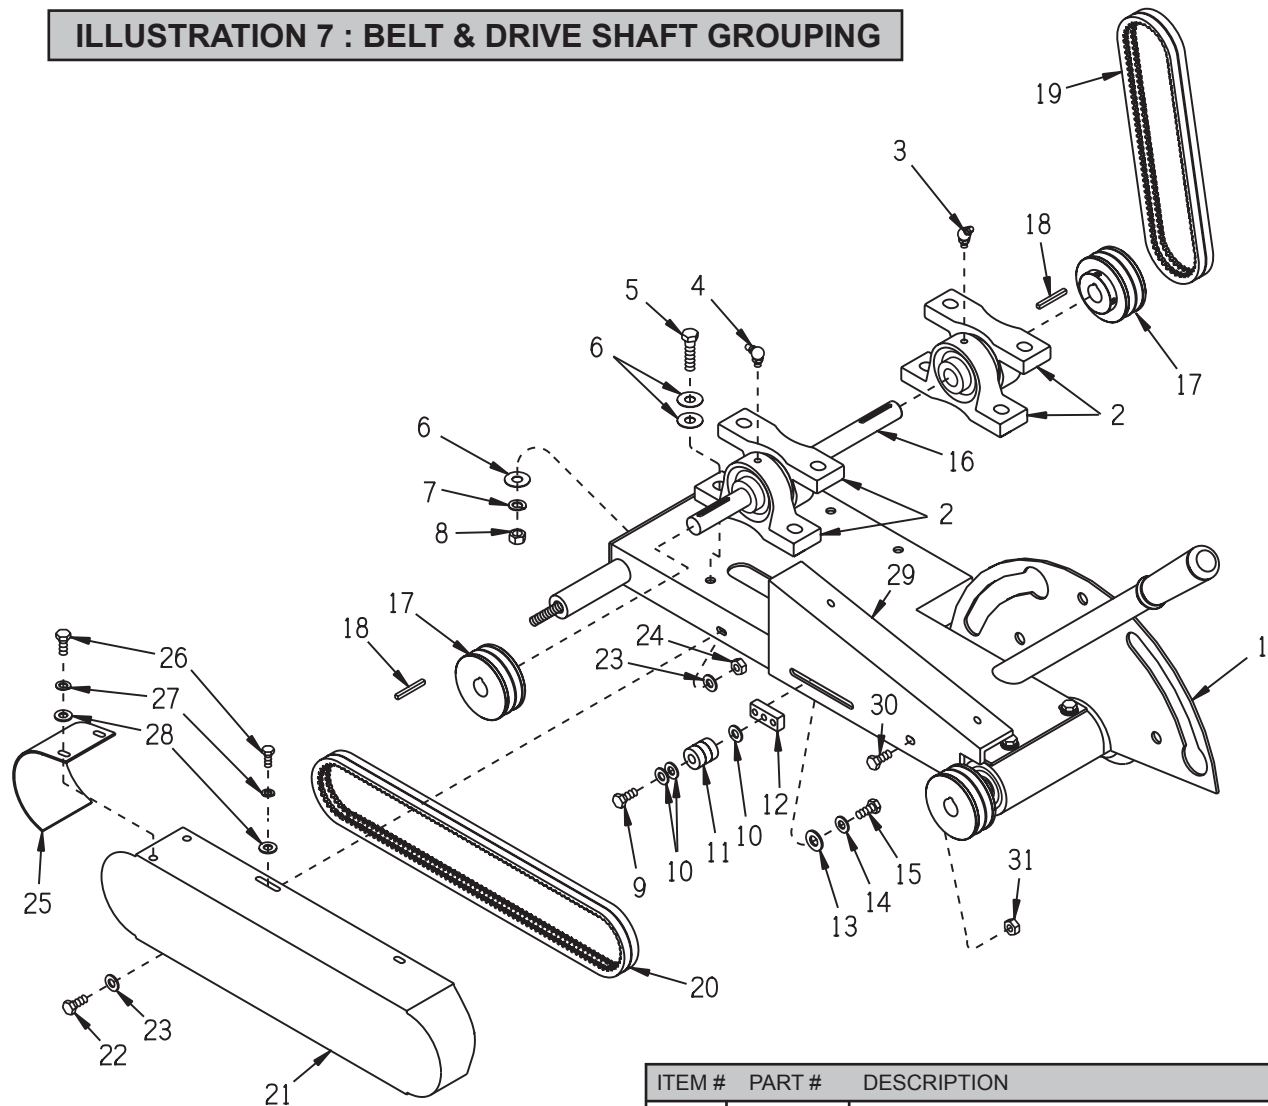

888-634-4289

An iBuy Stores Company

**ILLUSTRATION 6 : ENGINE GROUPING
HONDA GX270 & SUBARU ROBIN EX27**

EdcoParts.com
888-634-4289
An iBuy Stores Company

**PARTS LISTING - ILLUSTRATION 6 : ENGINE GROUPING
HONDA GX270 & SUBARU ROBIN EX27**

EdcoParts.com

888-634-4289

An iBuy Stores Company

ILLUSTRATION 7 : BELT & DRIVE SHAFT GROUPING

ITEM #	PART #	DESCRIPTION	QTY.
1	40606	DECK, ARBOR	1
2	40629	BEARING, BALL 3/4" B	4
3	10960	FITTING, GREASE 1/4-28 X 45°	3
4	10961	FITTING, GREASE 1/4-28 X 90°	1
5	10816	SCREW, CAP 3/8-24 X 1-1/2	8
6	10025	WASHER, FLAT 3/8 SAE	16
7	10811	WASHER, LOCK 3/8	8
8	10014	NUT 3/8-24	8
9	10342	SCREW, CAP 5/16-18 X 1-1/2	1
10	10213	WASHER, FLAT 5/16 SAE	3
11	40391	BEARING, RADIAL BALL 5/16 X 7/8 X 11/32	3
12	40661	TENSIONER BAR, ARBOR BELT	1
13	10213	WASHER, FLAT 5/16 SAE	2
14	10801	WASHER, LOCK 5/16	2
15	10053	SCREW, CAP 5/16-18 X 3/4	2
16	40618	SHAFT, JACK 3/4 X 13-1/2" L	1