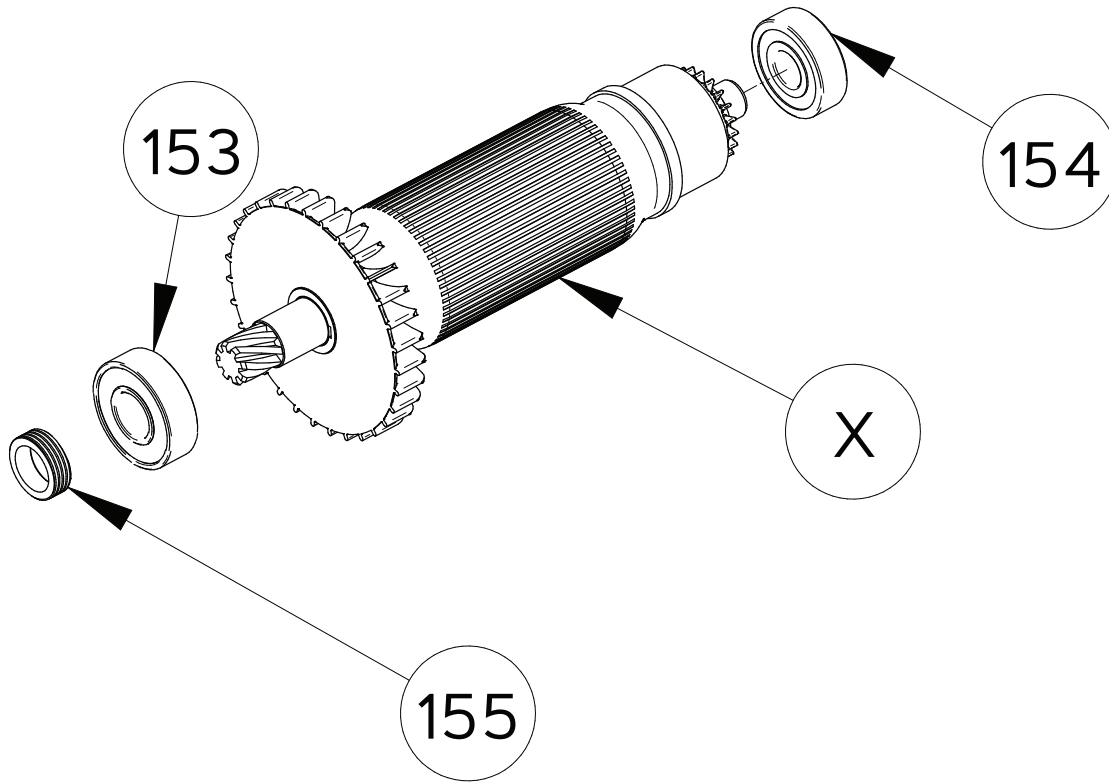

Key #	Part No.	Description	Qty Needed
X		NOT AVAILABLE AS A SPARE PART	
153	500210CAR	STEEL BEARING, 15X35X11	1
154	501750CAR	BALL BEARING 6201 2RSL, (12 32 10)	1
155	500216CAR	RING, FOR PINION	1