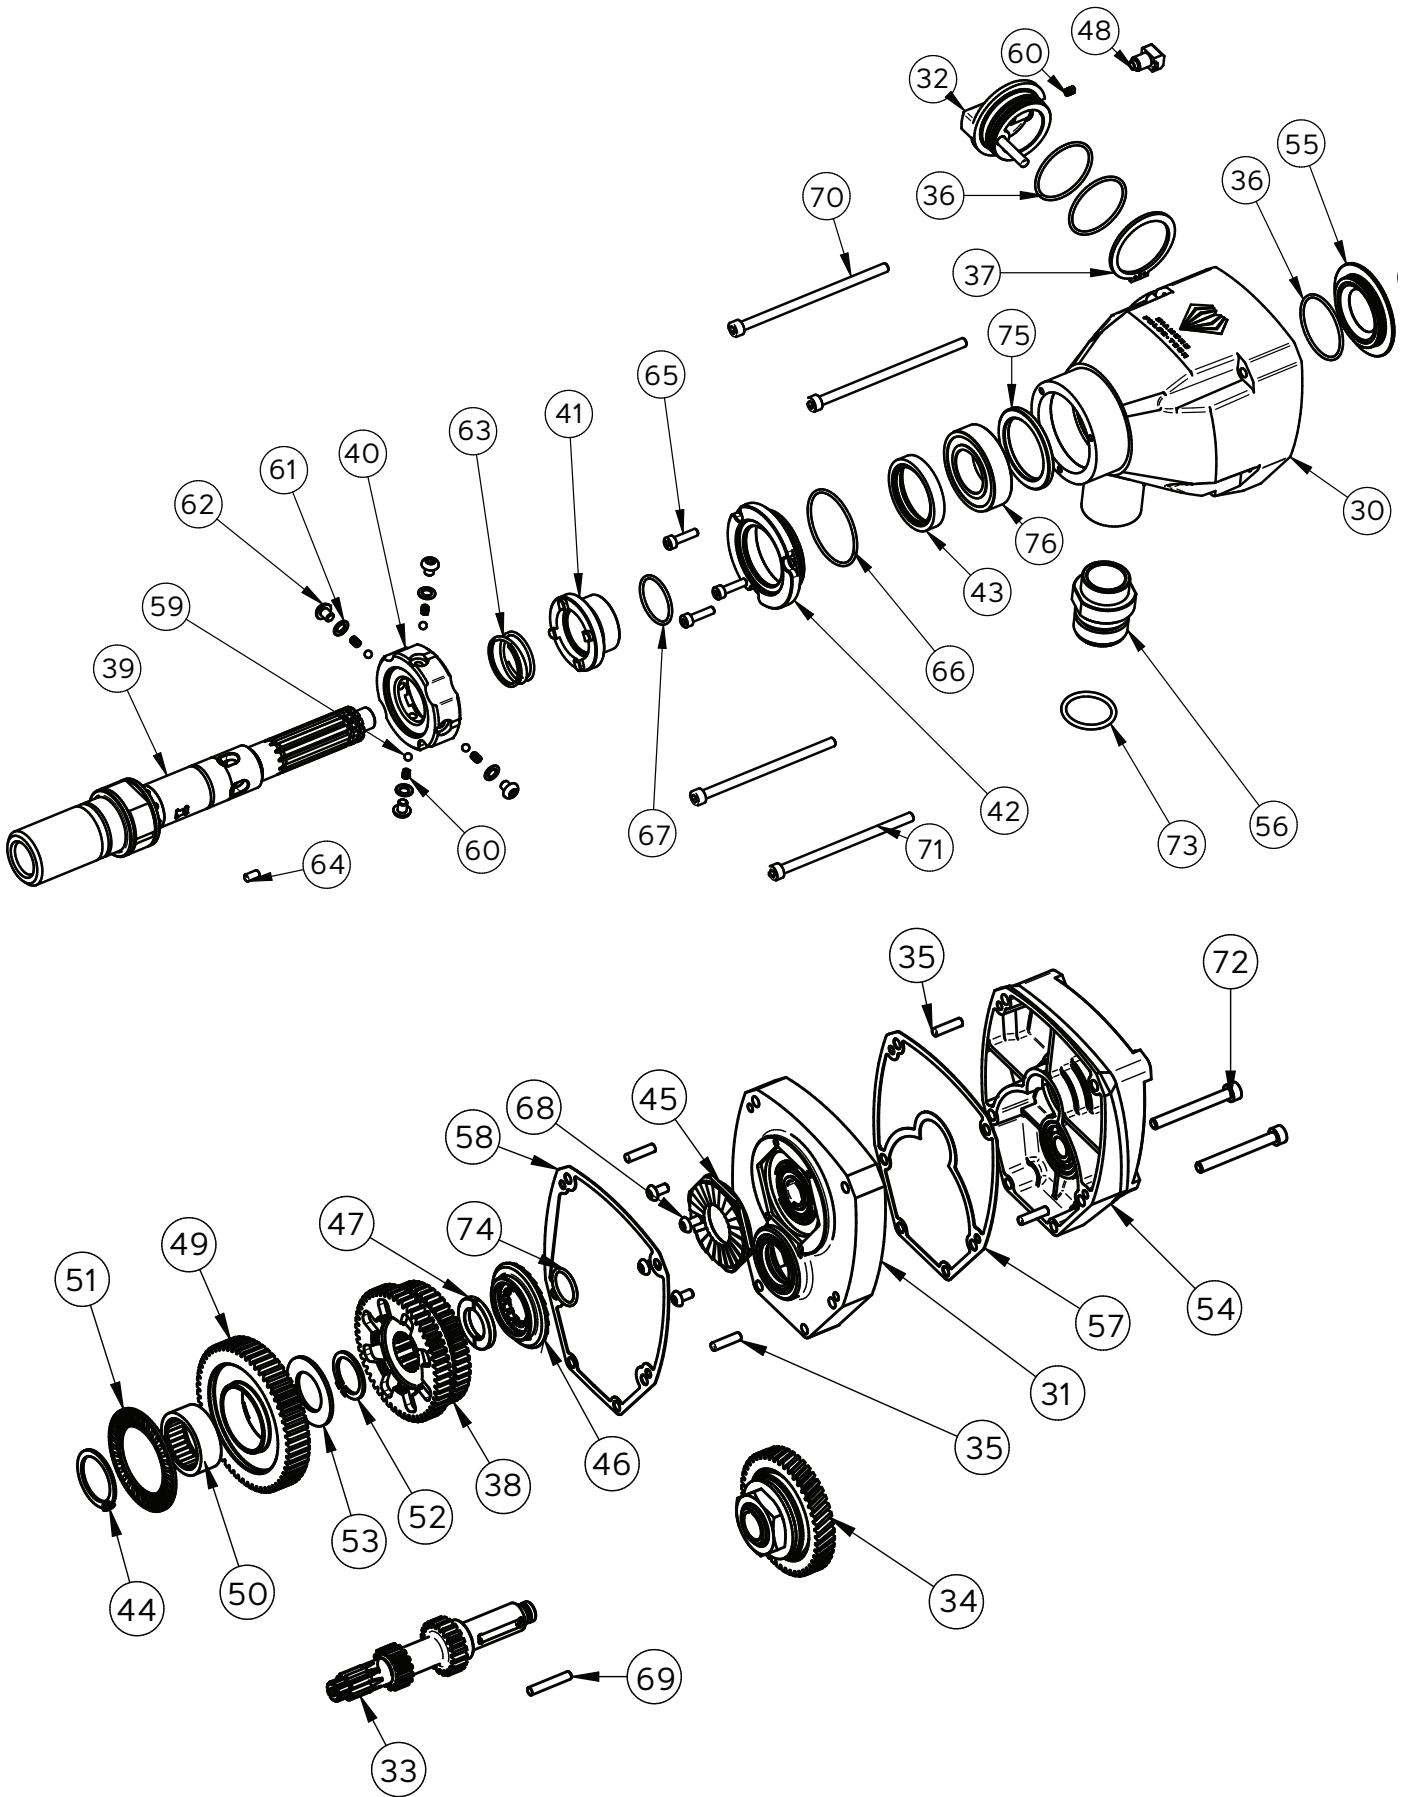

DPT2200-ME-36-120V SERVICE KIT

Key #	Part No.	Description	Qty Needed
30	506823CAR	ASSEMBLED FRONT GEARCASE	1
31	506824CAR	INTERMEDIATE FLANGE	1
32	506826CAR	GEAR LEVER, FOR DPT 2200/3000	1
33	506783CAR	CLUTCH SHAFT	1
34	506799CAR	CLUTCH ASSEMBLY, DPT 2200	1
35	500046CAR	PIN, 4X15,8	4
36	500245CAR	O RING, 2137	2
37	501450CAR	STEEL RETAIN RING, 38 E	1
38	506784CAR	CHANGE GEAR	1
39	506817CAR	CORE BIT SPINDLE	1
40	506601CAR	SELECTOR, RING	1
41	506440CAR	BUSH FOR DPT SELECTOR DP2200/3000	1
42	506446CAR	LOCK HOLDER RING, FOR DP 2200/3000	1
43	506431CAR	SEALING RING, GP32X42X7 NBR	1
44	501589CAR	RING	1
45	506763CAR	PERCUSSIONS GENERATING DEVICE,	1
46	506764CAR	PERCUSSIONS GENERATING DEVICE,	1
47	506765CAR	RING TO BLOCK PERCUSSION PLATE	1
48	506761CAR	LOCK CURSOR, FOR GEAR LEVER DPT	1
49	506785CAR	CHANGE GEAR	1
50	506762CAR	NEEDLE BEARING	1
51	503516CAR	BEARING, AXK 35/52	1
52	502212CAR	RING UNI, 3653	1
53	506788CAR	WASHER	1
54	506825CAR	MOTOR FLANGE	1
55	506787CAR	STEEL WASHER WITH SEALING	1
56	506735CAR	Connection for dust extraction / water inlet system	1
57	506813CAR	DPT GASKET	1
58	506815CAR	DPT GASKET	1
59	500119CAR	STEEL BALL, 5/32IN	4
60	500120CAR	SPRING,	5
61	502088CAR	WASHER, SCHNORR 5	4
62	506602CAR	SCREW, M5X6 ISO 7380	4
63	506434CAR	STEEL SPRING, DE291 DF2 L 10	1
64	502091CAR	PIN, 4X8	1
65	502292CAR	SCREW, M4 X 16 UNI 5931	3
66	501609CAR	O-RING, 2162	1
67	506517CAR	O RING, 2100 (25,12X1,78) NBR	1
68	505594CAR	SCREW M4X8 ISO 7380	4
69	502238CAR	PIN, 4X24	1
70	502221CAR	SCREW, M5 X 100	2
71	500929CAR	ALLEN SCREW M5 X 90 UNI 5931	2
72	503349CAR	STEEL SCREW M 5X45	2
73	505539CAR	O RING 3100 DI 25,07 MM D-2,62 MM	1
74	500098CAR	O RING, 2062	1
75	506752CAR	ALUMINIUM SPACER RING	1
76	506166CAR	BALL BEARING, 6005 2RS	1