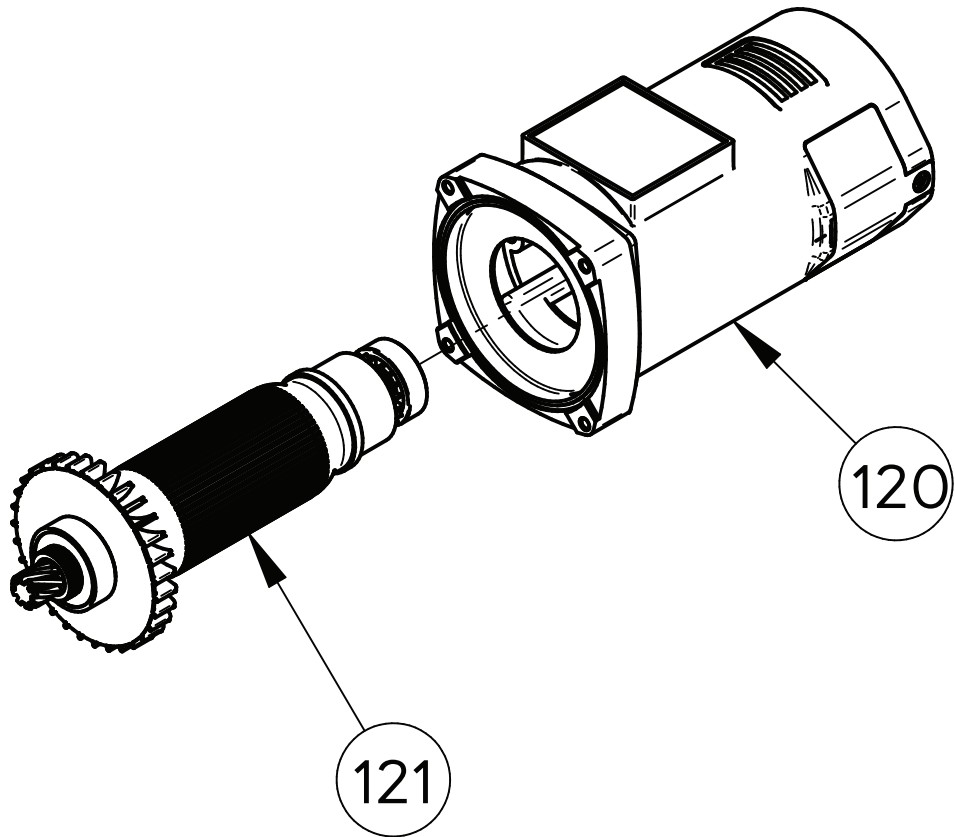

POWERED BY  CARDI

Replacement Parts & Accessories Price List

DPT2200-ME-36-120V

Effective January 1, 2025

506847CAR

Key #	Part No.	Description	Qty Needed
	Source locally	32MM SPANNER	1
	506847CAR	PLASTIC BOX COLOR BLACK	1

Key #	Part No.	Description	Qty Needed
120	506569-9005-ICS	MOTOR PACK 120V	1
121	505344CAR	ARMATURE, 115V TLP1	1

Key #	Part No.	Description	Qty Needed
80	506281CAR	PLASTIC HANDLE, PART	1
81	500190CAR	SCREW, M 5 X 35	1
82	500903CAR	ALLEN SCREW, M5 X 30	1
83	506715CAR	HANDLE, FOR SWITCH	1
84	501157CAR	CORD, PROTECTOR	1
85	501156CAR	STEEL CORD, CLAMP	1
86	503250CAR	SCREW, 4X20 TC TCR ZNT B	3
87	505874CAR	SCREW 4, 5X70 ZN	2
88	506771CAR	SWITCH, HANDHELD LOCK BUTTON	1
89	503249CAR	TERMINAL FOR TLP MAN, EL	1
90	506734CAR	EXTENSION GROUND CONNECTION WIRE	1
91	503225CAR	ELECTRONIC CLUTCH, 120 FILTER	1
92	503237CAR	INSULATION FILM, TLP 0 OL 1 MAN	1
93	503245CAR	WASHER D.5 UNI8842	2
94	501729CAR	SCREW M5 X 12 UNI 7687	2
95	503251CAR	NUT 5.2X10X4	1

Key #	Part No.	Description	Qty Needed
20	506737CAR	ROTATING SLEEVE FOR WATER	1
21	500510CAR	VALVE,	1
22	500509CAR	GASKET,	1
23	500511CAR	WATER, QUICK CLAMPING CONNECTOR	1

Key #	Part No.	Description	Qty Needed
97	506789CAR	FRONT GEARBOX	1
98	501109CAR	BEARING,	1
99	506168CAR	SEAL RING, 25X40X7	2

Key #	Part No.	Description	Qty Needed
102	500030CAR	STEEL BEARING, 10X26X8	1
103	500245CAR	O RING, 2137	1
104	501821CAR	S.A.FELTER, AND STEEL SEAL	1

Key #	Part No.	Description	Qty Needed
110	506782CAR	CLUTCH SLEEVE	1
111	502203CAR	BRONZE CLUTCH DISK, 24,3X38X1	2
112	502220CAR	SPACER,	1
113	506767CAR	CLUTCH GEAR	1
114	502042CAR	CLUTCH DISK,	1
115	502213CAR	SPRING, 20.4 X 40 X 2.25	2
116	506927CAR	NUT	1
117	500119CAR	STEEL BALL, 5/32IN	1