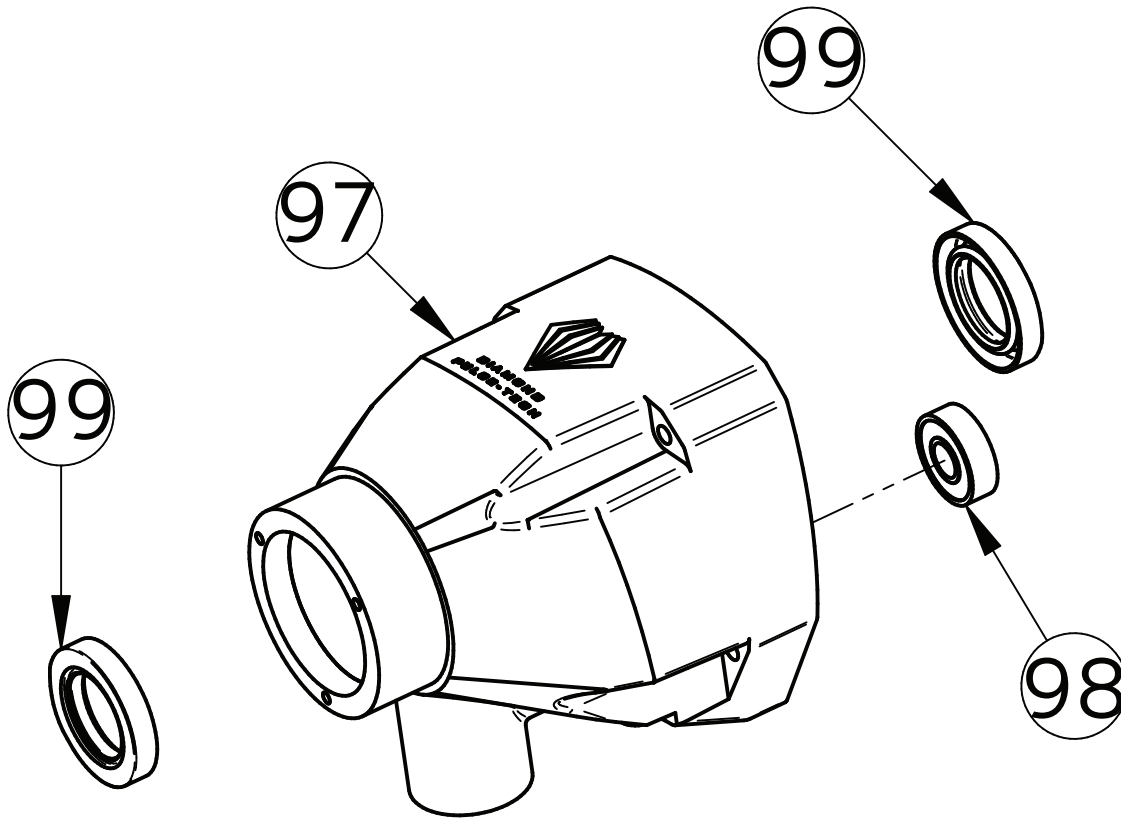

POWERED BY  CARDI

Replacement Parts & Accessories Price List

DPT2200-ME-36-120V

Effective January 1, 2025

506847CAR

Key #	Part No.	Description	Qty Needed
	Source locally	32MM SPANNER	1
	506847CAR	PLASTIC BOX COLOR BLACK	1

Key #	Part No.	Description	Qty Needed
120	506569-9005-ICS	MOTOR PACK 120V	1
121	505344CAR	ARMATURE, 115V TLP1	1

Key #	Part No.	Description	Qty Needed
80	506281CAR	PLASTIC HANDLE, PART	1
81	500190CAR	SCREW, M 5 X 35	1
82	500903CAR	ALLEN SCREW, M5 X 30	1
83	506715CAR	HANDLE, FOR SWITCH	1
84	501157CAR	CORD, PROTECTOR	1
85	501156CAR	STEEL CORD, CLAMP	1
86	503250CAR	SCREW, 4X20 TC TCR ZNT B	3
87	505874CAR	SCREW 4, 5X70 ZN	2
88	506771CAR	SWITCH, HANDHELD LOCK BUTTON	1
89	503249CAR	TERMINAL FOR TLP MAN, EL	1
90	506734CAR	EXTENSION GROUND CONNECTION WIRE	1
91	503225CAR	ELECTRONIC CLUTCH, 120 FILTER	1
92	503237CAR	INSULATION FILM, TLP 0 OL 1 MAN	1
93	503245CAR	WASHER D.5 UNI8842	2
94	501729CAR	SCREW M5 X 12 UNI 7687	2
95	503251CAR	NUT 5.2X10X4	1

Key #	Part No.	Description	Qty Needed
20	506737CAR	ROTATING SLEEVE FOR WATER	1
21	500510CAR	VALVE,	1
22	500509CAR	GASKET,	1
23	500511CAR	WATER, QUICK CLAMPING CONNECTOR	1

Key #	Part No.	Description	Qty Needed
97	506789CAR	FRONT GEARBOX	1
98	501109CAR	BEARING,	1
99	506168CAR	SEAL RING, 25X40X7	2

Key #	Part No.	Description	Qty Needed
102	500030CAR	STEEL BEARING, 10X26X8	1
103	500245CAR	O RING, 2137	1
104	501821CAR	S.A.FELTER, AND STEEL SEAL	1

Key #	Part No.	Description	Qty Needed
110	506782CAR	CLUTCH SLEEVE	1
111	502203CAR	BRONZE CLUTCH DISK, 24,3X38X1	2
112	502220CAR	SPACER,	1
113	506767CAR	CLUTCH GEAR	1
114	502042CAR	CLUTCH DISK,	1
115	502213CAR	SPRING, 20.4 X 40 X 2.25	2
116	506927CAR	NUT	1
117	500119CAR	STEEL BALL, 5/32IN	1