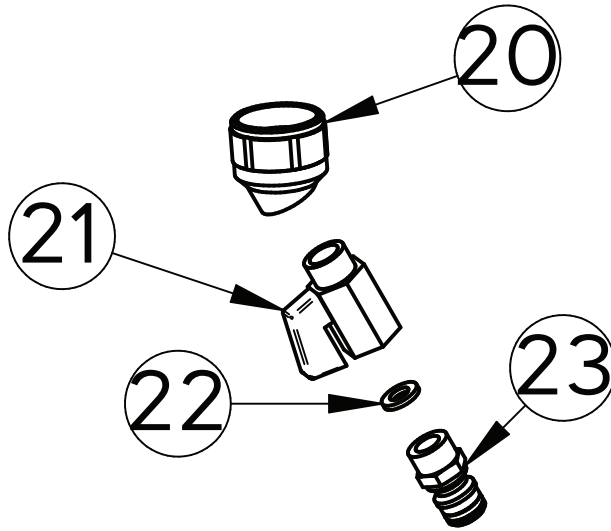

Key #	Part No.	Description	Qty Needed
120	506569-9005-ICS	MOTOR PACK 120V	1
121	505344CAR	ARMATURE, 115V TLP1	1

Key #	Part No.	Description	Qty Needed
80	506281CAR	PLASTIC HANDLE, PART	1
81	500190CAR	SCREW, M 5 X 35	1
82	500903CAR	ALLEN SCREW, M5 X 30	1
83	506715CAR	HANDLE, FOR SWITCH	1
84	501157CAR	CORD, PROTECTOR	1
85	501156CAR	STEEL CORD, CLAMP	1
86	503250CAR	SCREW, 4X20 TC TCR ZNT B	3
87	505874CAR	SCREW 4, 5X70 ZN	2
88	506771CAR	SWITCH, HANDHELD LOCK BUTTON	1
89	503249CAR	TERMINAL FOR TLP MAN, EL	1
90	506734CAR	EXTENSION GROUND CONNECTION WIRE	1
91	503225CAR	ELECTRONIC CLUTCH, 120 FILTER	1
92	503237CAR	INSULATION FILM, TLP 0 OL 1 MAN	1
93	503245CAR	WASHER D.5 UNI8842	2
94	501729CAR	SCREW M5 X 12 UNI 7687	2
95	503251CAR	NUT 5.2X10X4	1

Key #	Part No.	Description	Qty Needed
102	500030CAR	STEEL BEARING, 10X26X8	1
103	500245CAR	O RING, 2137	1
104	501821CAR	S.A.FELTER, AND STEEL SEAL	1

Key #	Part No.	Description	Qty Needed
110	506782CAR	CLUTCH SLEEVE	1
111	502203CAR	BRONZE CLUTCH DISK, 24,3X38X1	2
112	502220CAR	SPACER,	1
113	506767CAR	CLUTCH GEAR	1
114	502042CAR	CLUTCH DISK,	1
115	502213CAR	SPRING, 20.4 X 40 X 2.25	2
116	506927CAR	NUT	1
117	500119CAR	STEEL BALL, 5/32IN	1