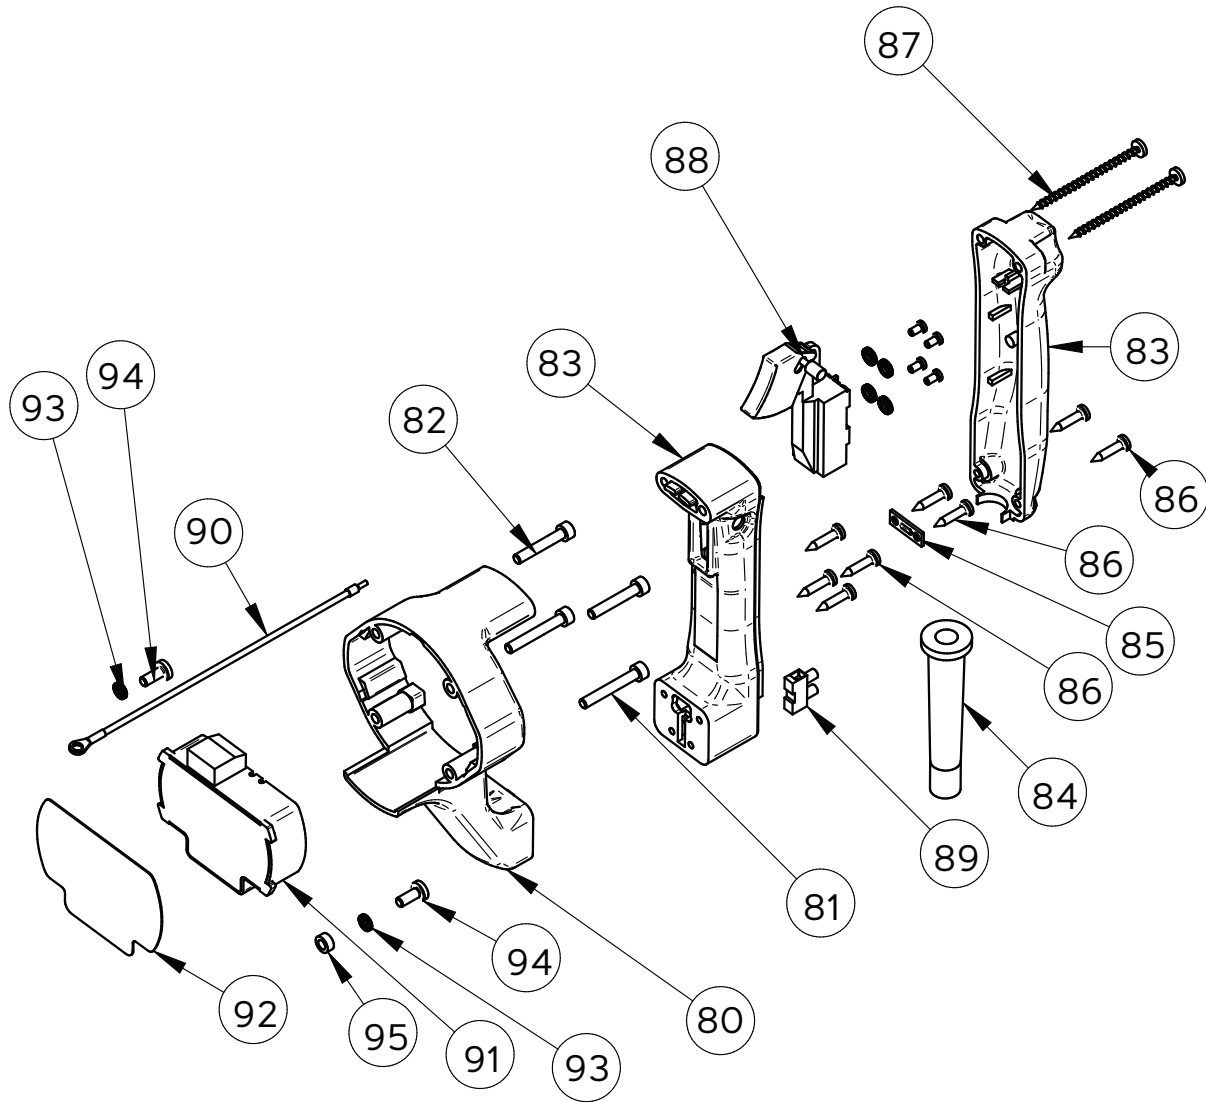

POWERED BY  CARDI

Replacement Parts & Accessories Price List

DPT2200-ME-36-120V

Effective January 1, 2025

506847CAR

Key #	Part No.	Description	Qty Needed
	Source locally	32MM SPANNER	1
	506847CAR	PLASTIC BOX COLOR BLACK	1

Key #	Part No.	Description	Qty Needed
120	506569-9005-ICS	MOTOR PACK 120V	1
121	505344CAR	ARMATURE, 115V TLP1	1

Key #	Part No.	Description	Qty Needed
80	506281CAR	PLASTIC HANDLE, PART	1
81	500190CAR	SCREW, M 5 X 35	1
82	500903CAR	ALLEN SCREW, M5 X 30	1
83	506715CAR	HANDLE, FOR SWITCH	1
84	501157CAR	CORD, PROTECTOR	1
85	501156CAR	STEEL CORD, CLAMP	1
86	503250CAR	SCREW, 4X20 TC TCR ZNT B	3
87	505874CAR	SCREW 4, 5X70 ZN	2
88	506771CAR	SWITCH, HANDHELD LOCK BUTTON	1
89	503249CAR	TERMINAL FOR TLP MAN, EL	1
90	506734CAR	EXTENSION GROUND CONNECTION WIRE	1
91	503225CAR	ELECTRONIC CLUTCH, 120 FILTER	1
92	503237CAR	INSULATION FILM, TLP 0 OL 1 MAN	1
93	503245CAR	WASHER D.5 UNI8842	2
94	501729CAR	SCREW M5 X 12 UNI 7687	2
95	503251CAR	NUT 5.2X10X4	1

Key #	Part No.	Description	Qty Needed
20	506737CAR	ROTATING SLEEVE FOR WATER	1
21	500510CAR	VALVE,	1
22	500509CAR	GASKET,	1
23	500511CAR	WATER, QUICK CLAMPING CONNECTOR	1

Key #	Part No.	Description	Qty Needed
97	506789CAR	FRONT GEARBOX	1
98	501109CAR	BEARING,	1
99	506168CAR	SEAL RING, 25X40X7	2

Key #	Part No.	Description	Qty Needed
102	500030CAR	STEEL BEARING, 10X26X8	1
103	500245CAR	O RING, 2137	1
104	501821CAR	S.A.FELTER, AND STEEL SEAL	1

Key #	Part No.	Description	Qty Needed
110	506782CAR	CLUTCH SLEEVE	1
111	502203CAR	BRONZE CLUTCH DISK, 24,3X38X1	2
112	502220CAR	SPACER,	1
113	506767CAR	CLUTCH GEAR	1
114	502042CAR	CLUTCH DISK,	1
115	502213CAR	SPRING, 20.4 X 40 X 2.25	2
116	506927CAR	NUT	1
117	500119CAR	STEEL BALL, 5/32IN	1