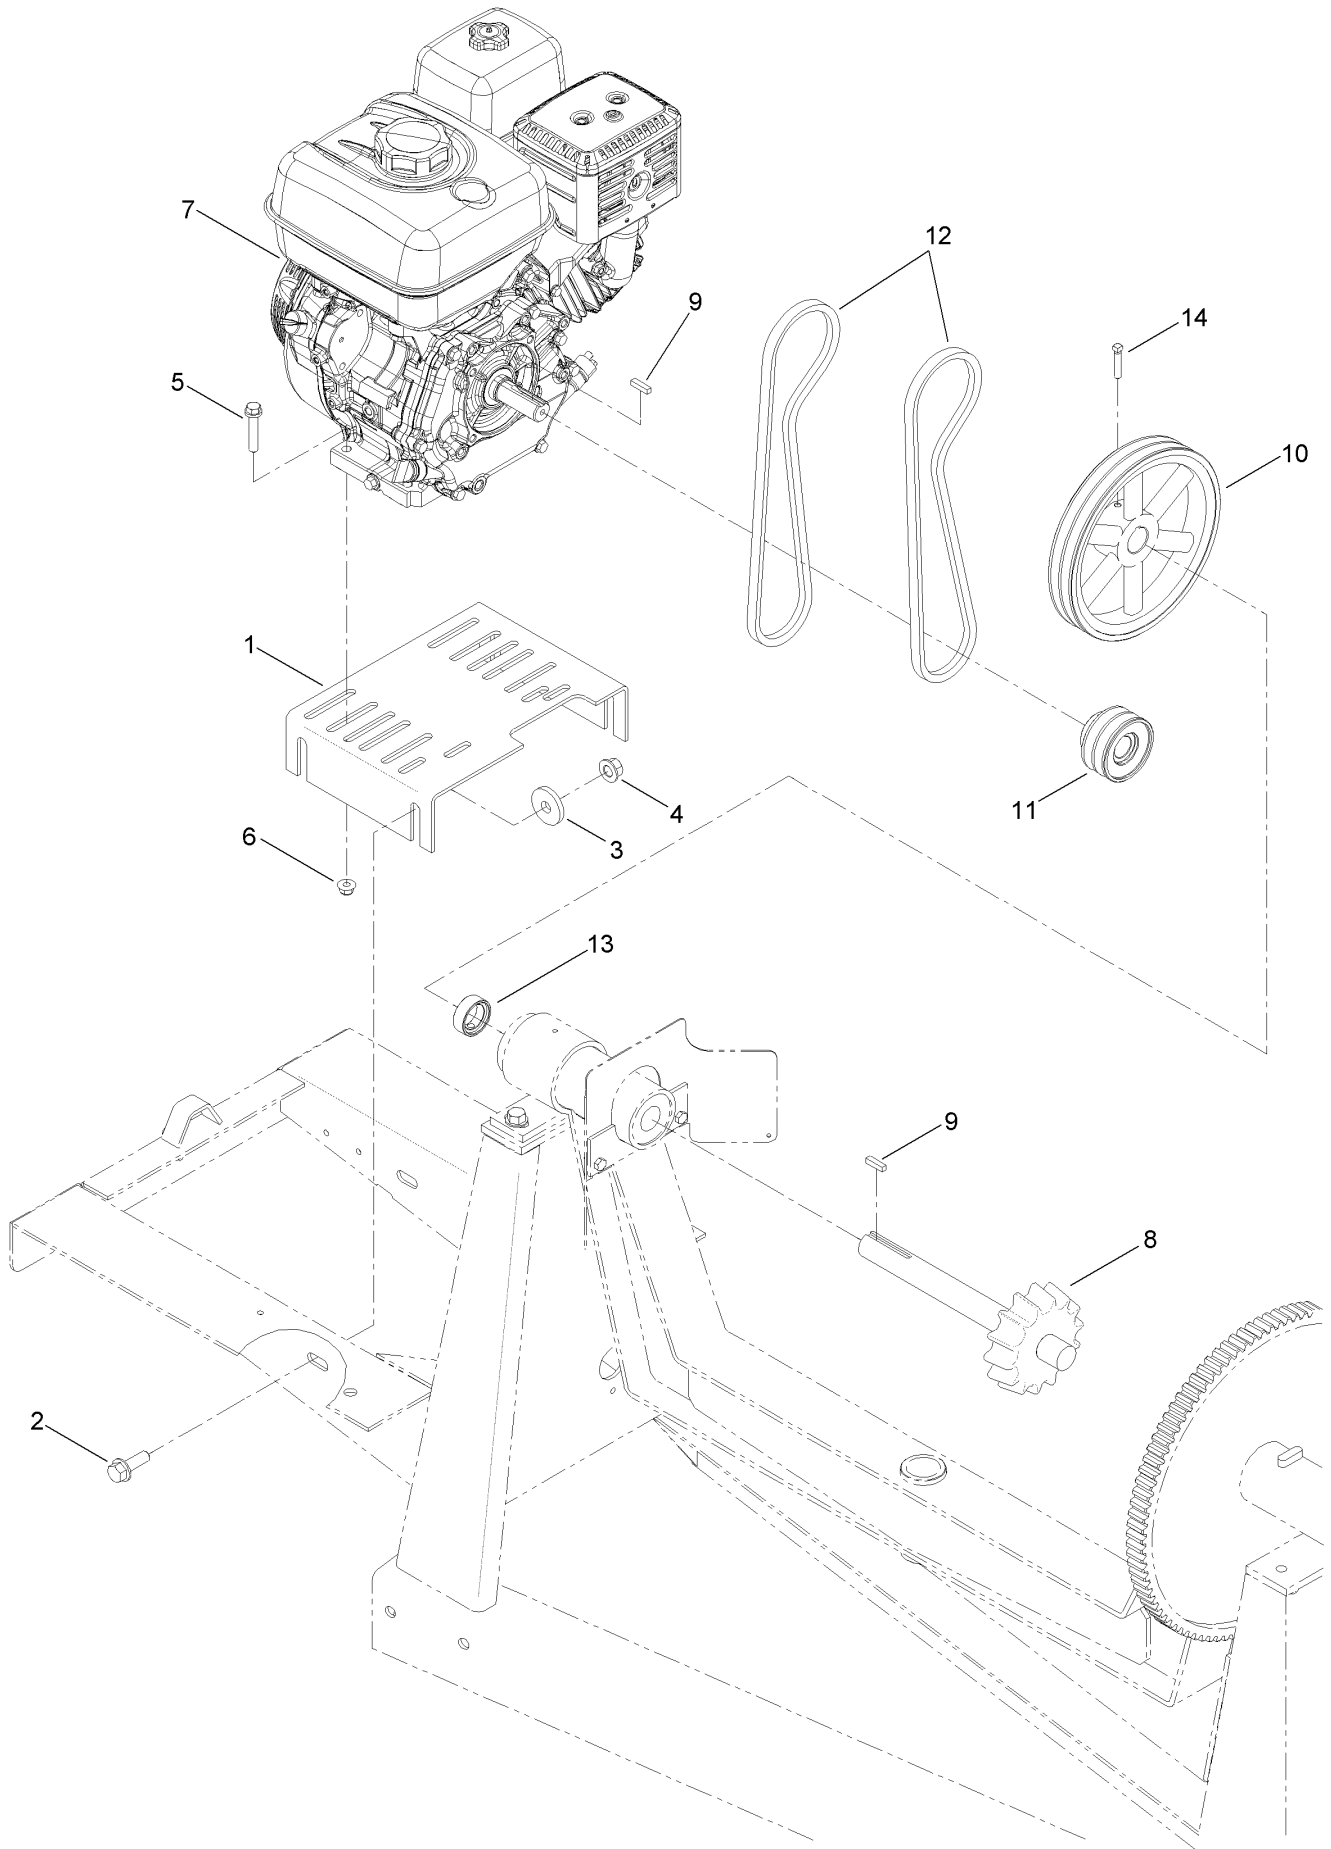

Engine Assembly

Engine Assembly (continued)

<i>Ref.</i>	<i>Part Number</i>	<i>Qty.</i>	<i>Description</i>	<i>Ref.</i>	<i>Part Number</i>	<i>Qty.</i>	<i>Description</i>
1	ST28040-03	1	Base-Motor	8	ST21487	1	Shaft-Drive
2	100-6116	4	Screw-HHF	9	5-7280	2	Key
3	ST26326	4	Washer-Flat	10	ST34986-03	1	Sheave
4	99-5107	4	Nut-Lock	11	ST34984	1	Sheave
5	108-3742	4	Screw-HHF	12	127-0075	2	Belt-V
6	104-8301	4	Nut-Flange, NI	13	ST32176	1	Collar-Locking
7	125-4812	1	Engine-Honda, Gx240 ●	14	909546	2	Screw-Set, SQH

● Obtain parts from www.honda-engines.com