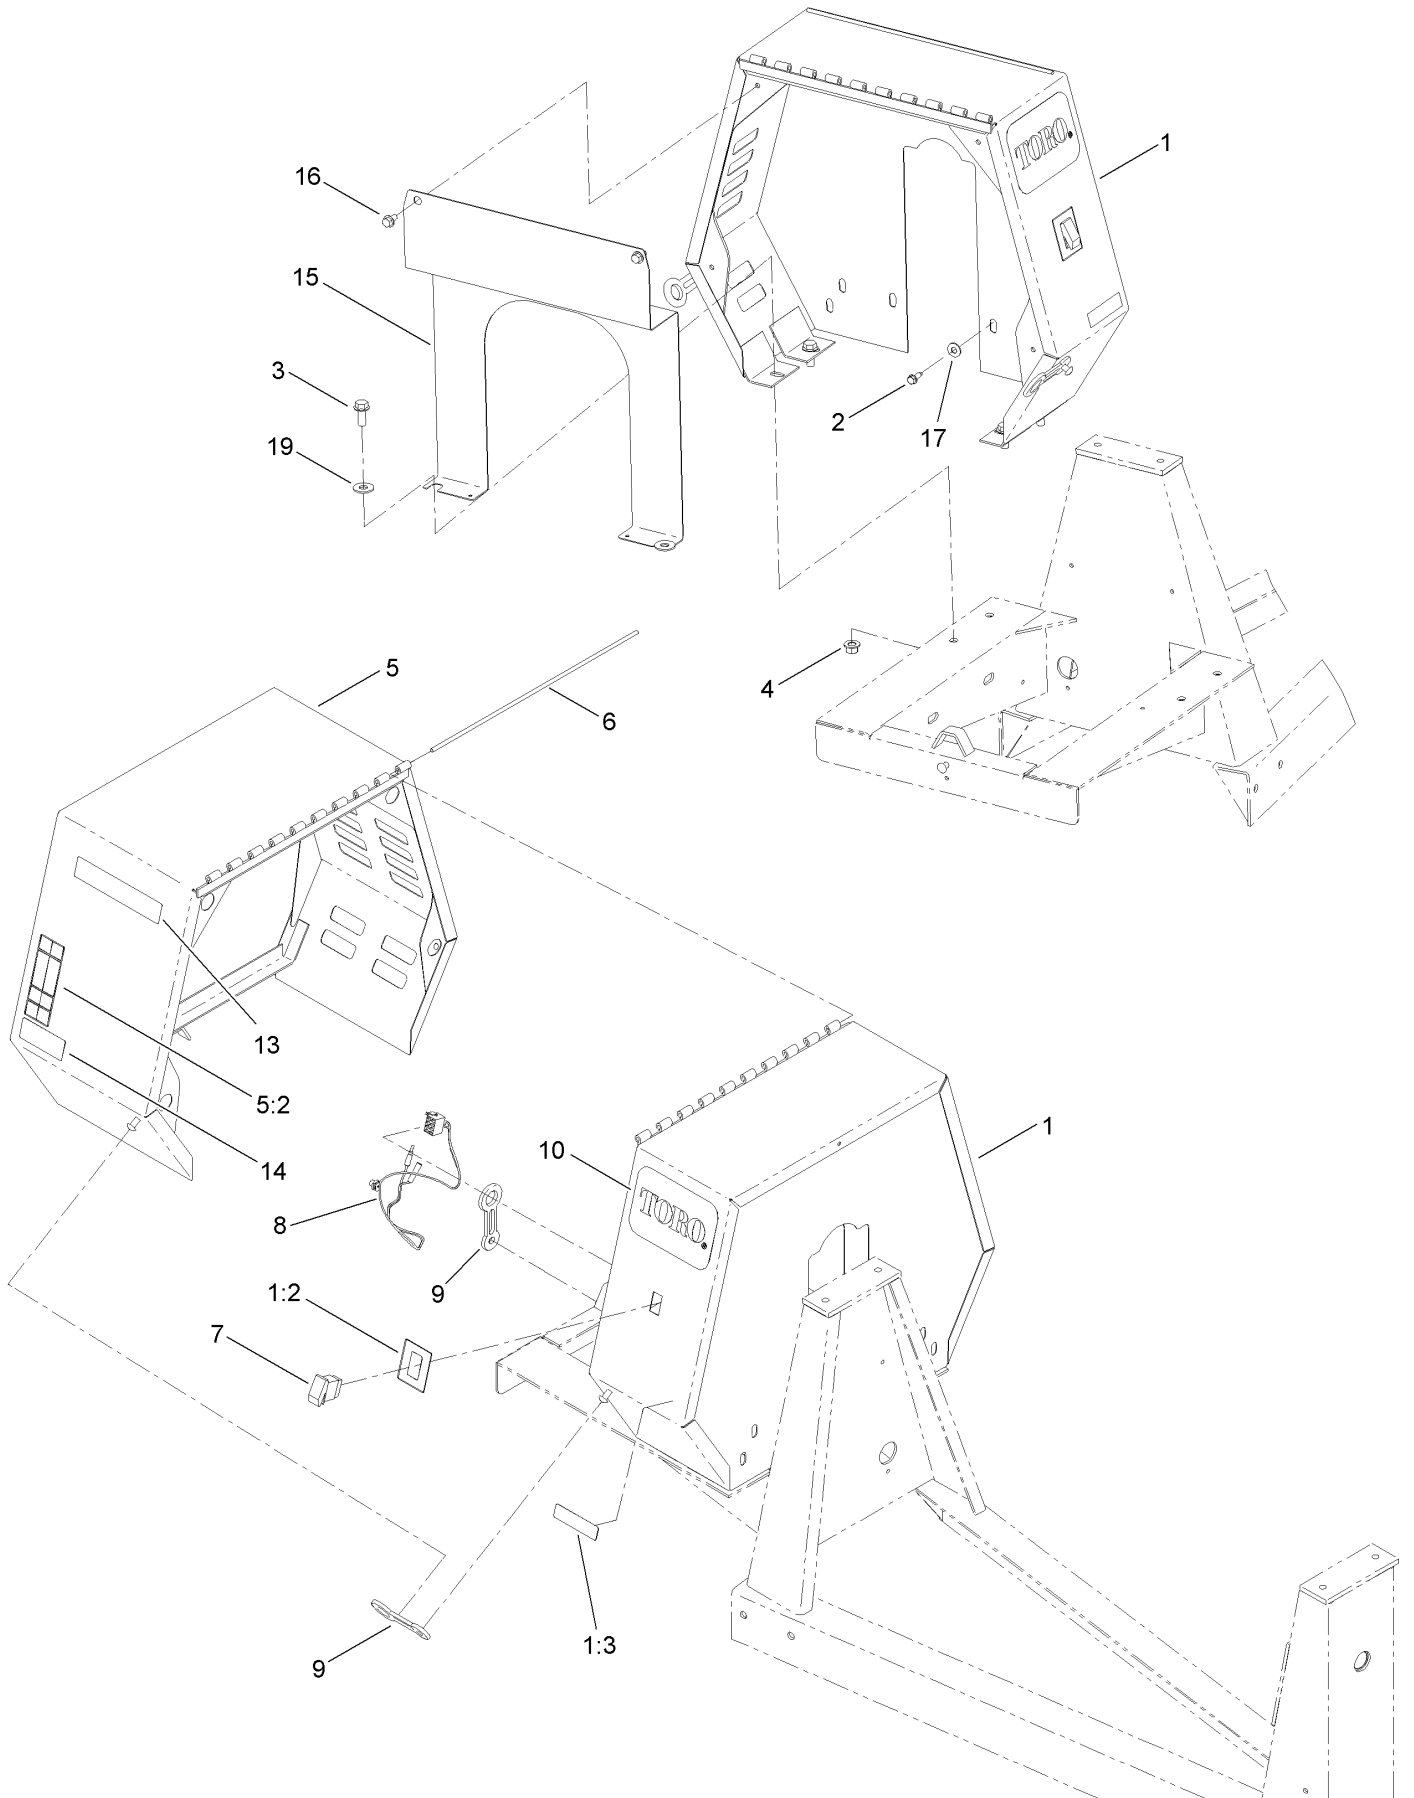

Cowl Assembly

Cowl Assembly (continued)

<i>Ref.</i>	<i>Part Number</i>	<i>Qty.</i>	<i>Description</i>	<i>Ref.</i>	<i>Part Number</i>	<i>Qty.</i>	<i>Description</i>
1	127-2811	1	Stationary Cowl ASM	8	125-4877	1	Harness-Wire, Mixer
1:2	125-4940	1	Decal-Engine Stop	9	ST47182	3	Latch-Rubber
1:3	117-2718	1	Decal-Arrester, Spark	10	67-7320	2	Decal
2	701243	2	Screw-HWHTF	13	125-4936	2	Decal
3	3234-38	4	Screw-HHF	14	125-4942	1	Decal
4	99-5107	4	Nut-Lock	15	125-8218-03	1	Plate-Engine
5	127-1685	1	Movable Cowl ASM	16	110-9380	2	Screw-HWH
5:2	125-4939	1	Decal-Warning	17	3256-4	2	Washer-Flat
6	ST44368	1	Pin	19	3256-6	2	Washer-Flat
7	95-8999	1	Switch