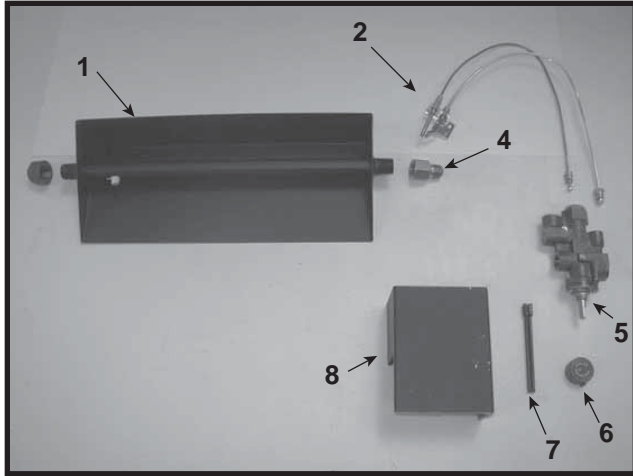

SHK - NG

IMPORTANT: THIS IS DATED INFORMATION. When requesting service or replacement parts for your appliance please provide model number and serial number. All parts listed in this manual may be ordered from an authorized dealer.

Stocked at Depot

ITEM	DESCRIPTION	COMMENTS	PART NUMBER	
1	Burner Pan Assembly		SRVAGLBP18	
2	Pilot Assembly - NG		SRVE61N503B1	
	Pilot Assembly - LP		SRVE61L503B1	
3	Regulator	LP Only	SRVRV47LSR-33/1	
4	Orifice - NG		SRV3980428	
	Orifice - LP		SRV3941THAR1-42	
5	Valve		SRVATESA203L	
6	Control Knob		SRVSTDSA-2064	
7	Control Knob Extension		SRVAT40-026	
8	Valve Shield		SRVMT300-VC	
9	Grate Assembly		SRVAG20	
	Connector Tube	NG Only	SRV3814NXN	
	Damper Stop Assembly		SRV500-SC	
	Glowing Embers		SRVACC12	
	Lava Rock		SRVACC10	
	Sand	NG Only	SRVACC15	
	Vermiculite	LP Only	SRVACC11	
	Hearth Kit Installation Instructions		4004-303