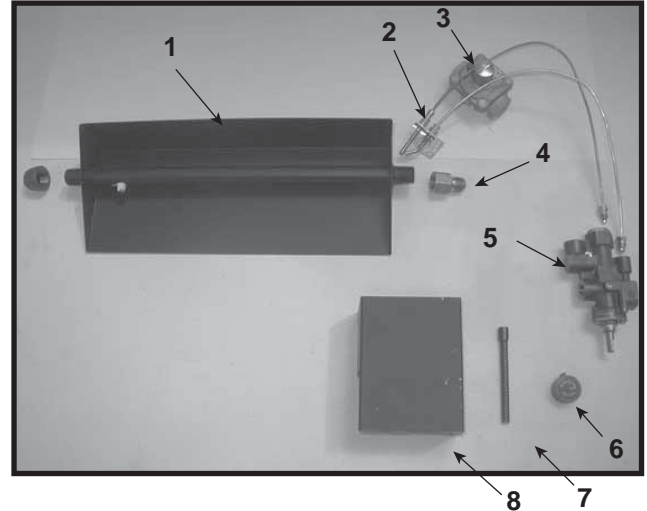

SHK - LP

IMPORTANT: THIS IS DATED INFORMATION. When requesting service or replacement parts for your appliance please provide model number and serial number. All parts listed in this manual may be ordered from an authorized dealer.

Stocked at Depot

ITEM	DESCRIPTION	COMMENTS	PART NUMBER	
1	Burner Pan Assembly		SRVAGLBP18	
2	Pilot Assembly - NG		SRVE61N503B1	
	Pilot Assembly - LP		SRVE61L503B1	
3	Regulator	LP Only	SRVRV47LSR-33/1	
4	Orifice - NG		SRV3980428	
	Orifice - LP		SRV3941THAR1-42	
5	Valve		SRVATESA203L	
6	Control Knob		SRVSTDSA-2064	
7	Control Knob Extension		SRVAT40-026	
8	Valve Shield		SRVMT300-VC	
9	Grate Assembly		SRVAG20	
	Connector Tube	NG Only	SRV3814NXN	
	Damper Stop Assembly		SRV500-SC	
	Glowing Embers		SRVACC12	
	Lava Rock		SRVACC10	
	Sand	NG Only	SRVACC15	
	Vermiculite	LP Only	SRVACC11	
	Hearth Kit Installation Instructions		4004-303