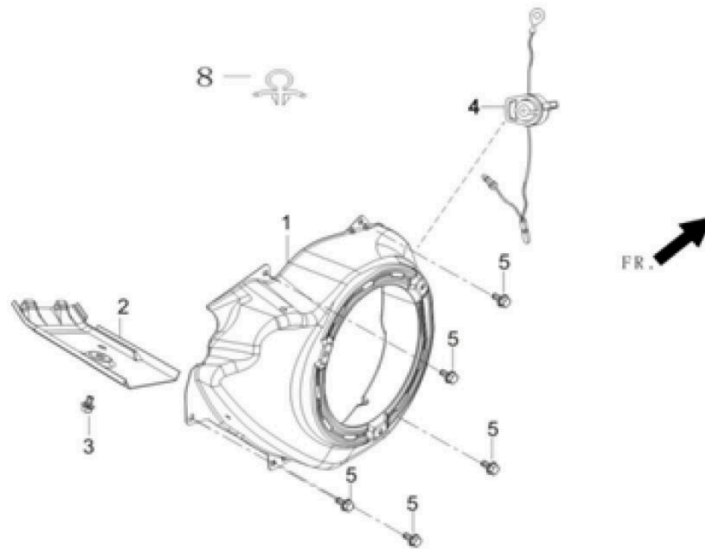

Shrouds

Id	Item #	Description	Quantity	Rev	Comments
1	45-0378	SHROUD	1		
2	45-0375	SHROUD, CYLINDER BODY	1		
3	45-0315	BOLT	1		
4	45-0809	SWITCH SUBASSEMBLY, STOP ENGINE	1		
5	45-0315	BOLT	5		
8	45-0336	CLIP	1