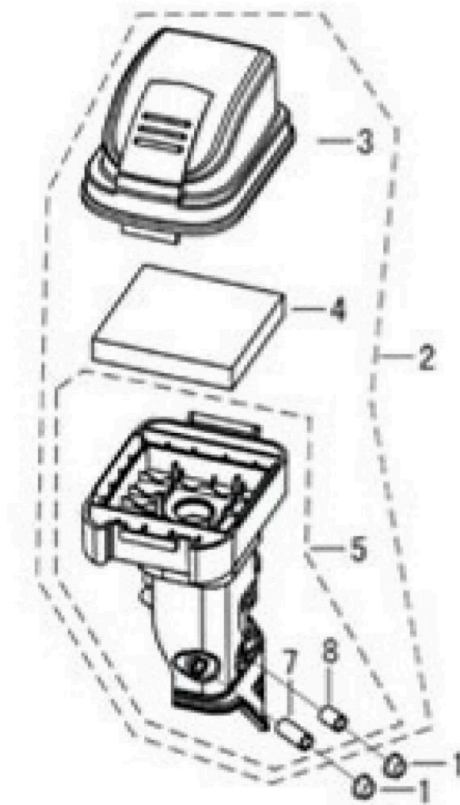

Air Cleaner (Before sn A2203001964)

Id	Item #	Description	Quantity	Rev	Comments
10-01	2	HEXAGON NUT WITH FLANGE	80-0469		
10-02	1	AIR CLEANER	45-0812		
10-04	1	BOLT	45-0915		
10-05	1	AIR FILTER ELEMENT	45-0387