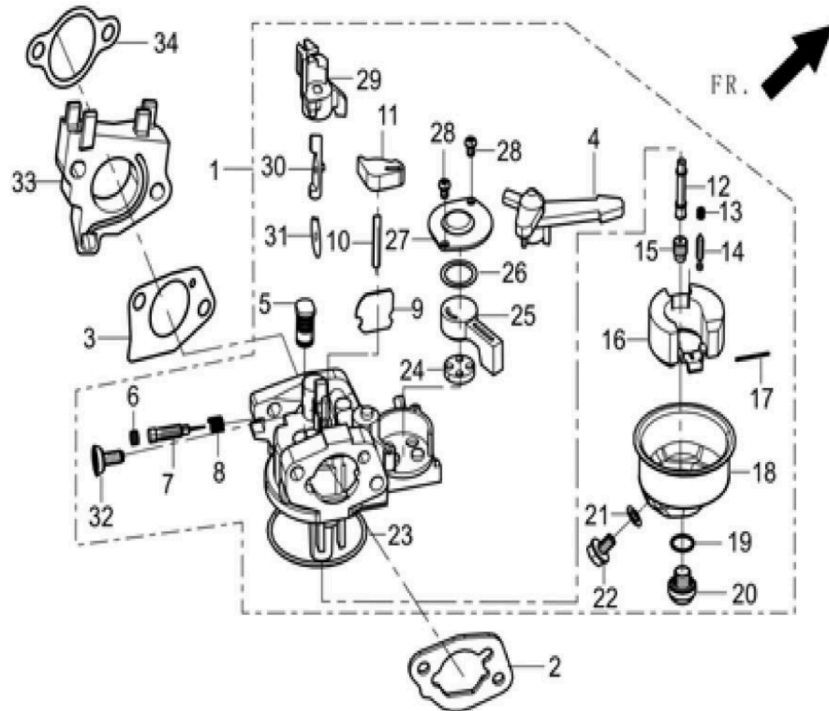

Carburetor Assembly

Id	Item #	Description	Quantity	Rev	Comments
1	45-0810	CARBURETOR ASSY.	1		
2	45-0295	GASKET, AIR CLEANER	1		
3	45-0358	GASKET, CARBURETOR	1		
33	45-0811	PLATE, CARBURETOR INSULATOR	1		
34	45-0368	GASKET, CARBURETOR INSULATOR	1