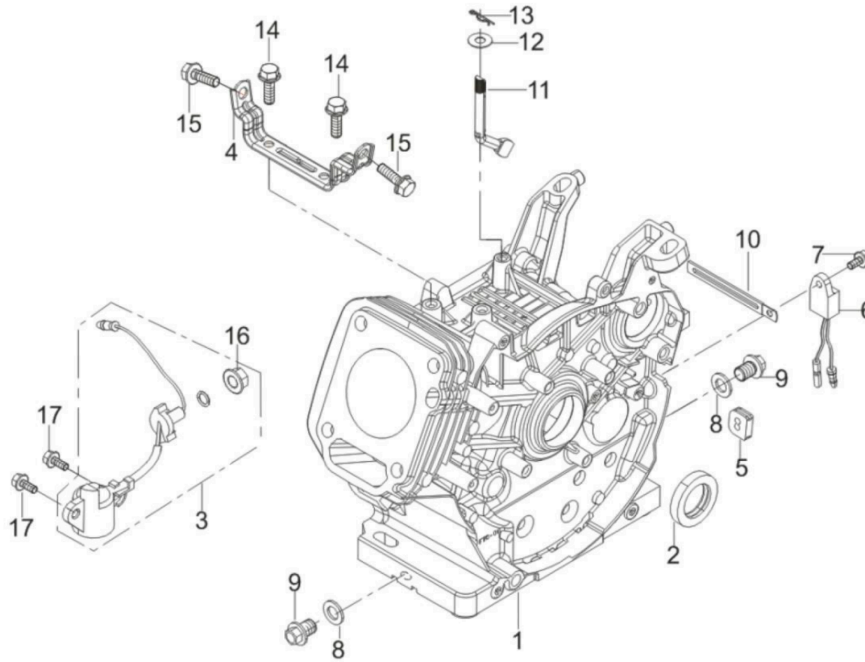

## Cylinder Head Subassembly

Id	Item #	Description	Quantity	Rev	Comments
5	45-0783	GASKET, CYLINDER HEAD	1		
6	45-0559	COVER SUBASSEMBLY, CYLINDER HEAD	1		
7	45-0560	GASKET, CYLINDER HEAD COVER	1		
8	45-0784	TUBE, BREATHER	1		
9	45-0562	BOLT SUBASSEMBLY, CYLINDER HEAD COVER	1		
10	45-0563	CYLINDER EPICRANIUM BOLT SEAL & GASKET UNIT (INC. 11)	1		
12	45-0382	STUD	2		
13	45-0323	STUD	2		
14	45-0330	PIN	2		
15	45-0239	BOLT, CYLINDER HEAD	4		
16	45-0471	PLUG, SPARK	1		
17	45-0785	HEAD SUBASSEMBLY, CYLINDER	1		

## Crankcase//governor gear Assembly

Id	Item #	Description	Quantity	Rev	Comments
1	45-0786	CRANKCASE SUBASSEMBLY.	1		
2	45-0333	SEAL, OIL	1		
3	45-0787	SENSOR, ENGINE OIL	1		
4	45-0286	FRAME? FUEL TANK INSTALLTION	1		
5	45-0306	PLUG, RUBBER	1		
6	45-0313	PROTECTOR, OIL	1		
7	45-0315	BOLT	1		
8	45-0326	WASHER	2		
9	45-0236	BOLT, DRAIN PLUG	2		
10	45-0335	CLIP	1		
11	45-0360	ARM, GOVERNOR	1		
12	45-0327	WASHER	1		
13	45-0328	PIN	1		
14	45-0320	BOLT	2		
15	45-0788	BOLT	2		

<b>Id</b>	<b>Item #</b>	<b>Description</b>	<b>Quantity</b>	<b>Rev</b>	<b>Comments</b>
16	45-0789	NUT	1		
17	45-0316	BOLT	2		

## Crankcase Cover Subassembly

Id	Item #	Description	Quantity	Rev	Comments
1	45-0817	COVER , CRANKCASE	1		
2	45-0340	GASKET, CRANKCASE	1		
3	45-0273	PLUG SUBASSEMBLY, ENGINE OIL	1		
4	45-0272	DIPSTICK SUBASSEMBLY, OIL	1		
6	45-0329	PIN	2		
7	45-0389	BOLT	7		
8	45-0818	BEARING	1		
9	45-0365	GEAR ASSY, GOVERNOR	1		
18	45-0333	SEAL, OIL	1		