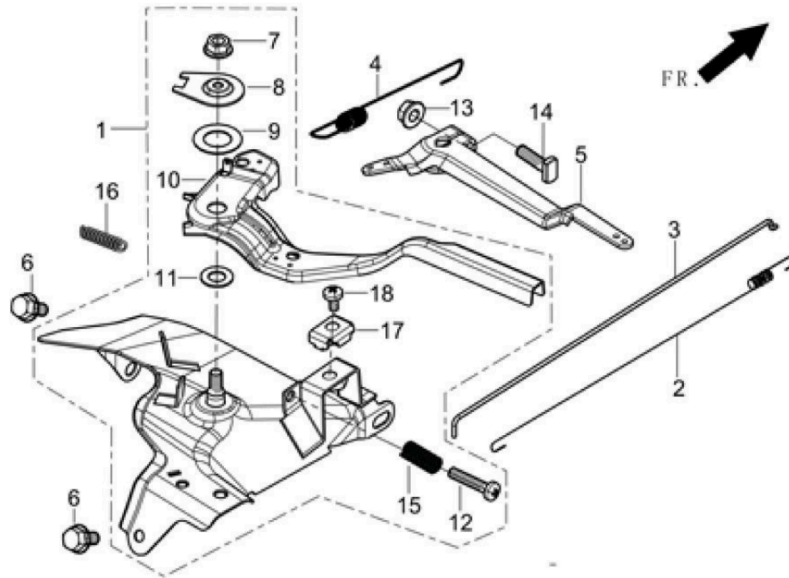

Throttle Control Assembly

Id	Item #	Description	Quantity	Rev	Comments
1	45-0366	CONTROL SUBASSEMBLY, THROTTLE	1		
2	45-0277	SPRING, THROTTLE VALVE RETURNING	1		
3	45-0361	ROD, GOVERNOR	1		
4	45-0362	SPRING, GOVERNOR	1		
5	45-0363	SUPPORT SUBASSEMBLY, GOVERNOR	1		
6	45-0315	BOLT	2		
13	45-0324	NUT	1		
14	45-0282	BOLT, GOVERNOR SUPPORT	1