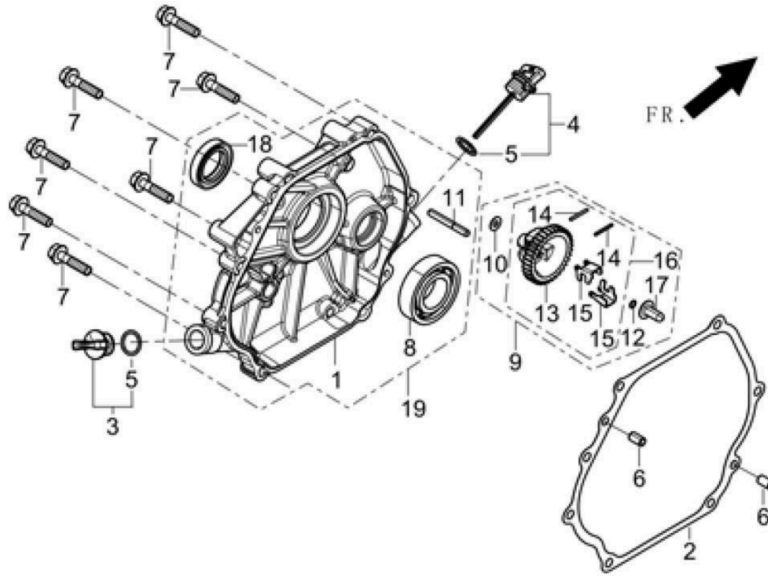

## Cylinder Head Subassembly

Id	Item #	Description	Quantity	Rev	Comments
5	45-0783	GASKET, CYLINDER HEAD	1		
6	45-0559	COVER SUBASSEMBLY, CYLINDER HEAD	1		
7	45-0560	GASKET, CYLINDER HEAD COVER	1		
8	45-0784	TUBE, BREATHER	1		
9	45-0562	BOLT SUBASSEMBLY, CYLINDER HEAD COVER	1		
10	45-0563	CYLINDER EPICRANIUM BOLT SEAL & GASKET UNIT (INC. 11)	1		
12	45-0382	STUD	2		
13	45-0323	STUD	2		
14	45-0330	PIN	2		
15	45-0239	BOLT, CYLINDER HEAD	4		
16	45-0471	PLUG, SPARK	1		
17	45-0785	HEAD SUBASSEMBLY, CYLINDER	1		

## Crankcase//governor gear Assembly

Id	Item #	Description	Quantity	Rev	Comments
1	45-0786	CRANKCASE SUBASSEMBLY.	1		
2	45-0333	SEAL, OIL	1		
3	45-0787	SENSOR, ENGINE OIL	1		
4	45-0286	FRAME? FUEL TANK INSTALLTION	1		
5	45-0306	PLUG, RUBBER	1		
6	45-0313	PROTECTOR, OIL	1		
7	45-0315	BOLT	1		
8	45-0326	WASHER	2		
9	45-0236	BOLT, DRAIN PLUG	2		
10	45-0335	CLIP	1		
11	45-0360	ARM, GOVERNOR	1		
12	45-0327	WASHER	1		
13	45-0328	PIN	1		
14	45-0320	BOLT	2		
15	45-0788	BOLT	2		

<b>Id</b>	<b>Item #</b>	<b>Description</b>	<b>Quantity</b>	<b>Rev</b>	<b>Comments</b>
16	45-0789	NUT	1		
17	45-0316	BOLT	2		

## Crankcase Cover Subassembly

Id	Item #	Description	Quantity	Rev	Comments
1	45-0817	COVER , CRANKCASE	1		
2	45-0340	GASKET, CRANKCASE	1		
3	45-0273	PLUG SUBASSEMBLY, ENGINE OIL	1		
4	45-0272	DIPSTICK SUBASSEMBLY, OIL	1		
6	45-0329	PIN	2		
7	45-0389	BOLT	7		
8	45-0818	BEARING	1		
9	45-0365	GEAR ASSY, GOVERNOR	1		
18	45-0333	SEAL, OIL	1		