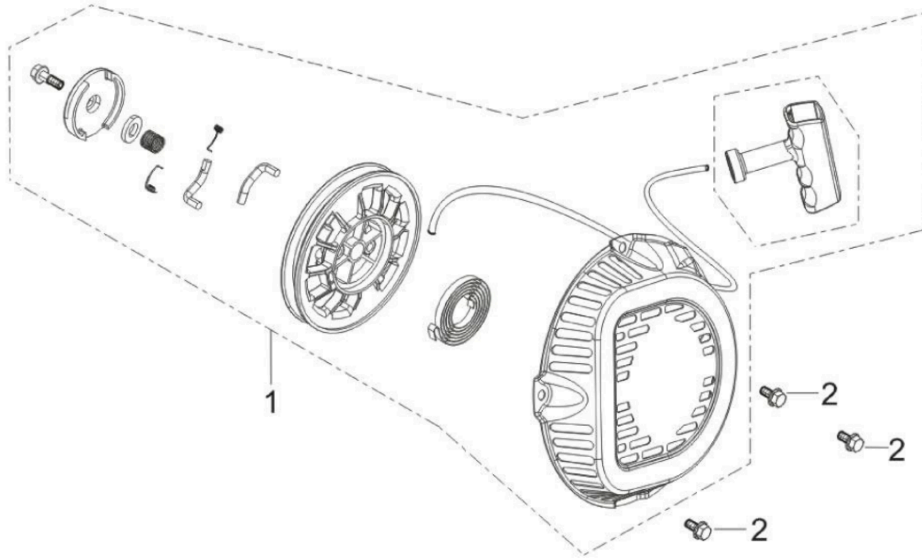

Recoil Starter

Id	Item #	Description	Quantity	Rev	Comments
1	45-0808	STARTER ASSY, RECOIL	1		
2	45-0381	BOLT	3