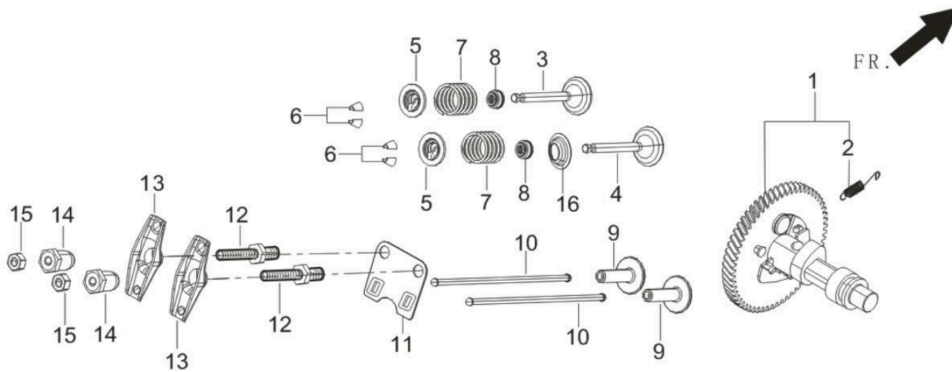

Valve Train//Camshaft Subassembly

Id	Item #	Description	Quantity	Rev	Comments
1	45-0799	CAMSHAFT ASSY.	1		
3, 4	45-0800	VALVE	1		
3	45-0801	VALVE, EXHAUST	1		
4	45-0802	VALVE, INTAKE	1		
5	45-0803	SEAT, VALVE SPRING	2		
6	45-0804	CLAMP, VALVE LOCK	4		
7	45-0805	SPRING, VALVE	2		
8	45-0806	GUIDE, SEAL	2		
9	45-0265	TAPPET, VALVE	2		
10	45-0807	LIFTER, VALVE	2		
11	45-0266	PLATE SUBASSEMBLY, LIFTER STOPPER	1		
12	45-0270	BOLT, VALVE ADJUSTING	2		
13	45-0268	ROCKER, VALVE	2		
14	45-0271	NUT? VALVE ADJUSTING	2		
15	45-0269	NUT, VALVE LOCK	2		
16	45-0245	RETAINER, VALVE SPRING	1