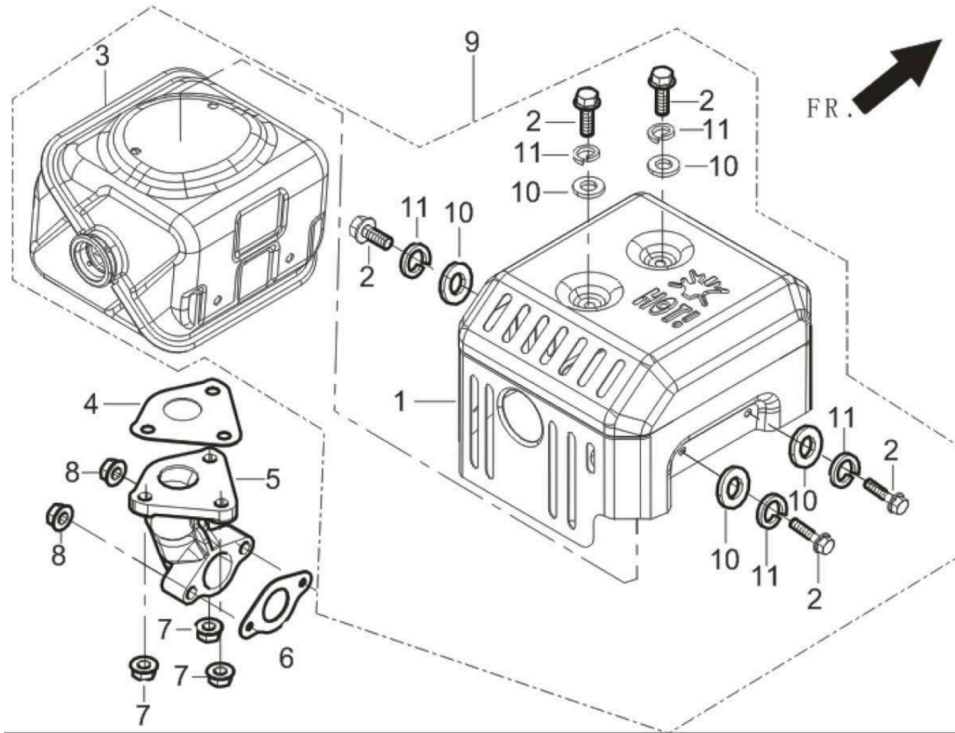

Muffler Assembly

Id	Item #	Description	Quantity	Rev	Comments
4	45-0371	BLOCK, MUFFLER SEAT REINFORCING	1		
5	45-0813	PIPE, EXHAUST	1		
6	45-0301	GASKET, EXHAUST OUTLET	1		
7	45-0436	NUT	3		
8	45-0436	NUT	2		
9	45-0814	MUFFLER ASSY.	1