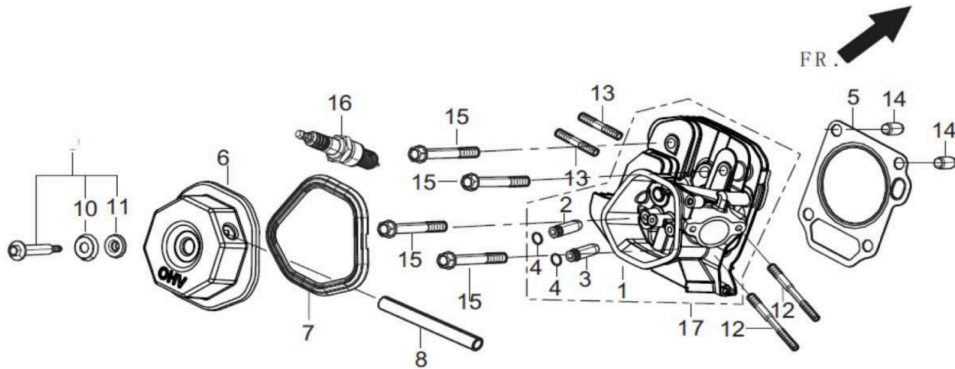

## Cylinder Head Subassembly

Id	Item #	Description	Quantity	Rev	Comments
5	45-0783	GASKET, CYLINDER HEAD	1		
6	45-0559	COVER SUBASSEMBLY, CYLINDER HEAD	1		
7	45-0560	GASKET, CYLINDER HEAD COVER	1		
8	45-0784	TUBE, BREATHER	1		
9	45-0562	BOLT SUBASSEMBLY, CYLINDER HEAD COVER	1		
10	45-0563	CYLINDER EPICRANIUM BOLT SEAL & GASKET UNIT (INC. 11)	1		
12	45-0382	STUD	2		
13	45-0323	STUD	2		
14	45-0330	PIN	2		
15	45-0239	BOLT, CYLINDER HEAD	4		
16	45-0471	PLUG, SPARK	1		
17	45-0785	HEAD SUBASSEMBLY, CYLINDER	1		

## Crankcase//governor gear Assembly

Id	Item #	Description	Quantity	Rev	Comments
1	45-0786	CRANKCASE SUBASSEMBLY.	1		
2	45-0333	SEAL, OIL	1		
3	45-0787	SENSOR, ENGINE OIL	1		
4	45-0286	FRAME? FUEL TANK INSTALLTION	1		
5	45-0306	PLUG, RUBBER	1		
6	45-0313	PROTECTOR, OIL	1		
7	45-0315	BOLT	1		
8	45-0326	WASHER	2		
9	45-0236	BOLT, DRAIN PLUG	2		
10	45-0335	CLIP	1		
11	45-0360	ARM, GOVERNOR	1		
12	45-0327	WASHER	1		
13	45-0328	PIN	1		
14	45-0320	BOLT	2		
15	45-0788	BOLT	2		

<b>Id</b>	<b>Item #</b>	<b>Description</b>	<b>Quantity</b>	<b>Rev</b>	<b>Comments</b>
16	45-0789	NUT	1		
17	45-0316	BOLT	2		

## Throttle Control Assembly

Id	Item #	Description	Quantity	Rev	Comments
1	45-0366	CONTROL SUBASSEMBLY, THROTTLE	1		
2	45-0277	SPRING, THROTTLE VALVE RETURNING	1		
3	45-0361	ROD, GOVERNOR	1		
4	45-0362	SPRING, GOVERNOR	1		
5	45-0363	SUPPORT SUBASSEMBLY, GOVERNOR	1		
6	45-0315	BOLT	2		
13	45-0324	NUT	1		
14	45-0282	BOLT, GOVERNOR SUPPORT	1		