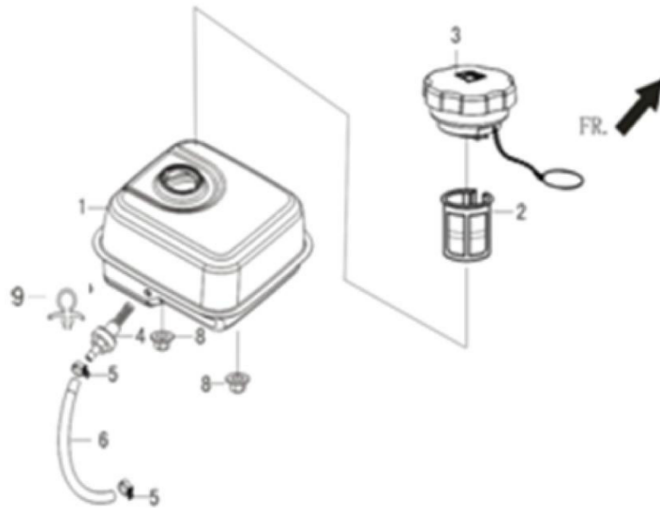

Fuel Tank Assembly

Id	Item #	Description	Quantity	Rev	Comments
1	45-0413	TANK, FUEL	1		
2	45-0411	STRAINER?FUEL	1		
3	45-0412	COVER, FUEL TANK	1		
4	45-0289	OUTLET SUBASSEMBLY, FUEL TANK OIL	1		
5	45-0338	CARB CANISTER HOSE COLLAR	2		
6	45-0386	TUBE, FUEL	1		
8	45-0436	NUT	2		
9	45-0336	CLIP	2