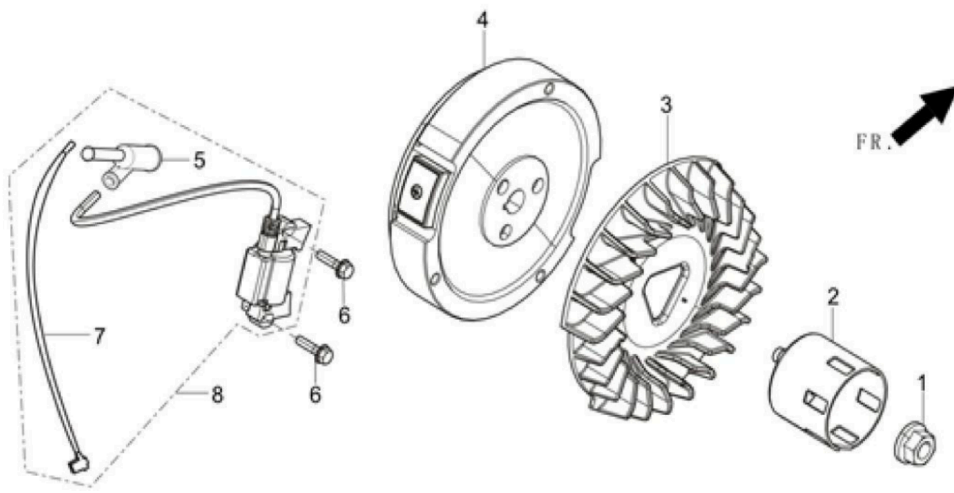

Flywheel//Impeller/Starter Pulley/Ignition Coil

Id	Item #	Description	Quantity	Rev	Comments
1	45-0262	NUT, FLYWHEEL	1		
2	45-0377	PULLEY, STARTER	1		
3	45-0376	IMPELLER	1		
4	45-0815	FLYWHEEL SUBASSEMBLY	1		
6	45-0318	BOLT	2		
8	45-0816	COIL, IGNITION	1