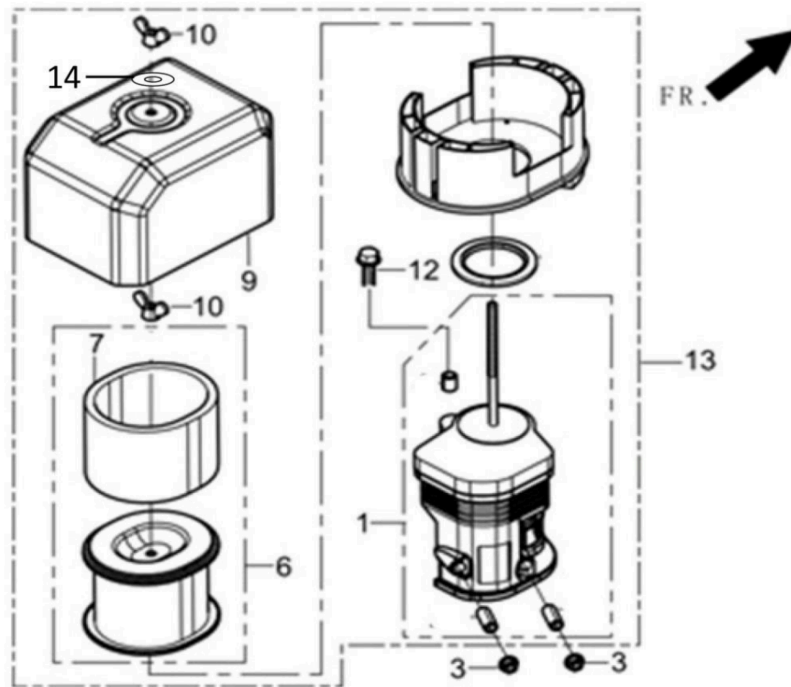

Air Cleaner (After sn A2203001964)

Id	Item #	Description	Quantity	Rev	Comments
11-03	2	HEXAGON NUT WITH FLANGE	80-0469		
11-06	1	AIR FILTER - 300CC	45-0906		
11-09	1	AIR FILTER COVER - 300CC	45-0907		
11-10	2	BUTTERFLY NUT - STAMPED	45-0905		
11-12	1	BOLT	45-0896		
11-13	1	AIR FILTER ASSEMBLY - 300CC	45-0908		
11-14	1	SEALING WASHER - 1/4" NEOPRENE	28-1072