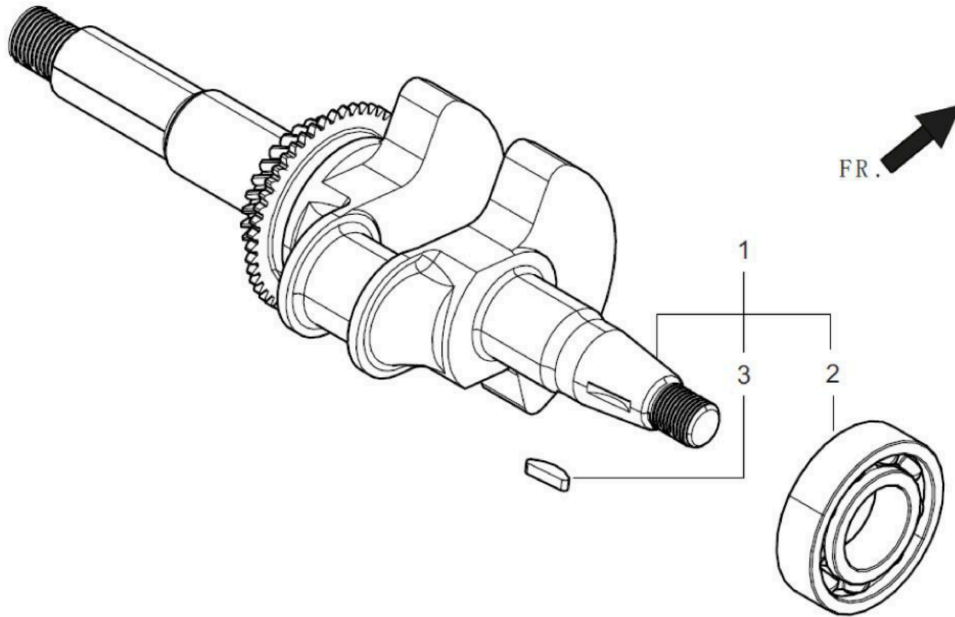

Crankshaft Assembly

Id	Item #	Description	Quantity	Rev	Comments
1	45-0790	CRANKSHAFT ASSY	1