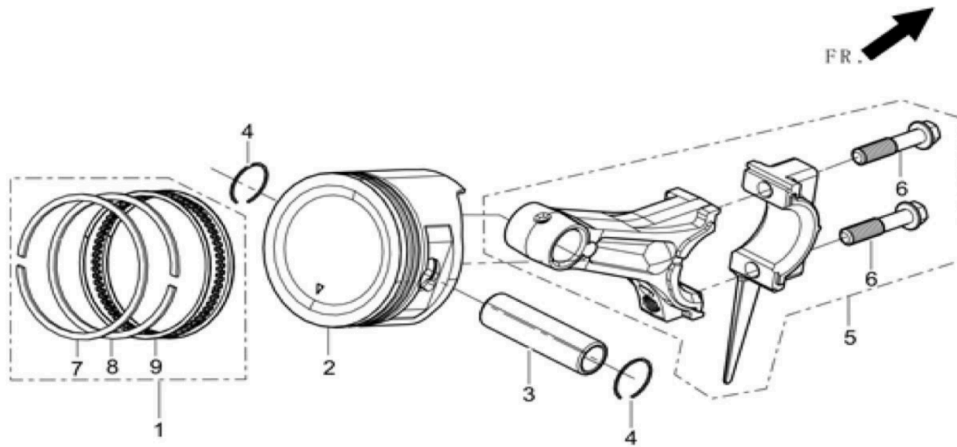

Piston Subassembly

Id	Item #	Description	Quantity	Rev	Comments
1	45-0791	RING, PISTON	1		
2	45-0792	PIN, PISTON	1		
3	45-0793	CLIP, PISTON PIN	1		
4	45-0794	PISTON	2		
5	45-0795	ROD, CONNECTING	1		
7	45-0796	RING, THE FIRST	1		
8	45-0797	RING, THE SECON	1		
9	45-0798	RING SET, OIL	1