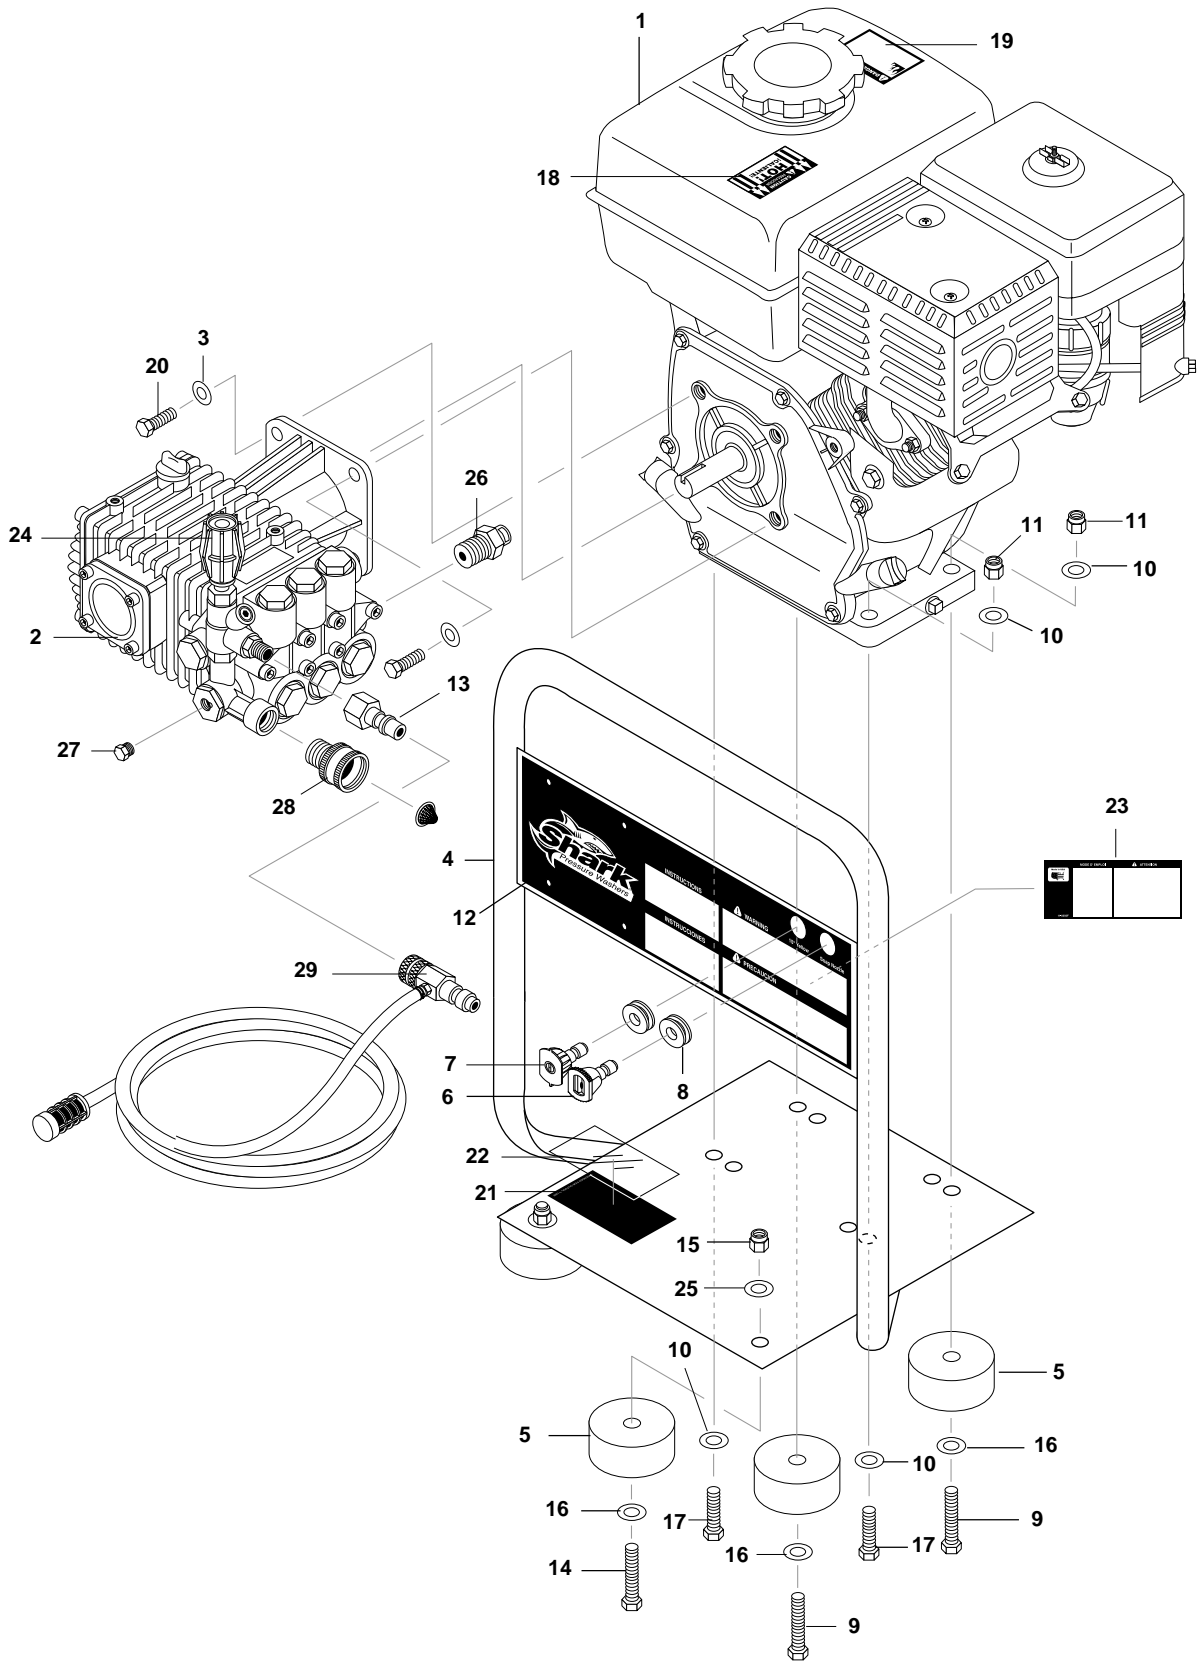

## EXPLODED VIEW PARTS LIST

ITEM	PART NO.	DESCRIPTION	QTY	ITEM	PART NO.	DESCRIPTION	QTY
1	5-0104	Engine, Honda GX1601QX2, 5.5 HP	1	18	10-02025A	Label, "HOT CALIENTE", w/Arrows	1
	95-07141120	▲ Key, 0.185 SQR x 1.75"	1	19	10-02029	Label, Cool Engine	1
2	5-1630	Pump, Legacy WMG 2625 (302237)	1	20	1-99274000	Screw	4
	5-23027	Pump, General TP2530 (302231)	1	21	10-08017	Label, Intended For Outdoor Use	1
3	1-96701400	Washer	4	22	10-9999	Label, Clear Lexan, 2-1/4" x 4"	1
4	95-07200126	Handle Assy, CD	1	23	11-0350F	Label, French Warning	1
5	2-01041	Pad, Soft Rubber, 50 Duro	4	24	5-3024	Unloader, General (302231)	1
6	4-16540	Nozzle, Compl. QCEM-6540 Brass	1		5-3151	Unloader, APR 3000 (302237)	1
7	4-12803515	Nozzle, SAQCMEG 1503.5, Yellow	1	25	90-4002	Washer, 3/8"	2
8	2-0103	Grommet, Rubber, Nozzle Holder	2	26	2-30082	Pump Protector, 1/2" (302237)	1
9	90-1011	Bolt, 5/16" x 1-3/4", NC HH	2		2-300816	Pump Protector, 3/8" (302231)	1
10	90-4001	Washer, 5/16" Flat, SAE	6	27	2-1046	Plug, 1/4" (302237)	1
11	90-2001	Nut, 5/16", ESNA, NC	4		2-1044	Plug, 1/8" (302231)	1
12	11-0311	Label, Shark, Warning/ Instructions	1	28	2-10942	Swivel, 1/2" MP x 3/4" GHF (302237)	1
13	2-2006	Nipple, 3/8" x 3/8" NPT ST Fem	1		2-10943	Swivel, 3/8" MP x 3/4" GHF (302231)	1
14	90-1017	Bolt, 3/8" x 1-1/4", NC HH	2	29	4-011183	Detergent Injector Assy, Non-Adjust #2 (See Detergent Injector Breakdown)	1
15	90-2002	Nut, 3/8", ESNA, NC	2			▲ Not Shown	
16	90-40125	Washer, 3/8" x 1", Steel	4				
17	90-1009	Bolt, 5/16" x 1-1/2", NC HH	2				

**CD DETERGENT INJECTOR ASSEMBLY  
ALL MODELS**

ITEM	PART NO.	DESCRIPTION	QTY
1	4-011183	Detergent Injector Assy, Non-Adjust #2	1
2	3-1202	Detergent Injector, Non-Adjust #2	1
3	4-02080000	Tube, 1/4" x 1/2", Clear Vinyl	6ft.
4	2-1904	Strainer, 1/4" Hose Barb	1
5	2-9040	Clamp, Hose, UNI .46 - .54	1