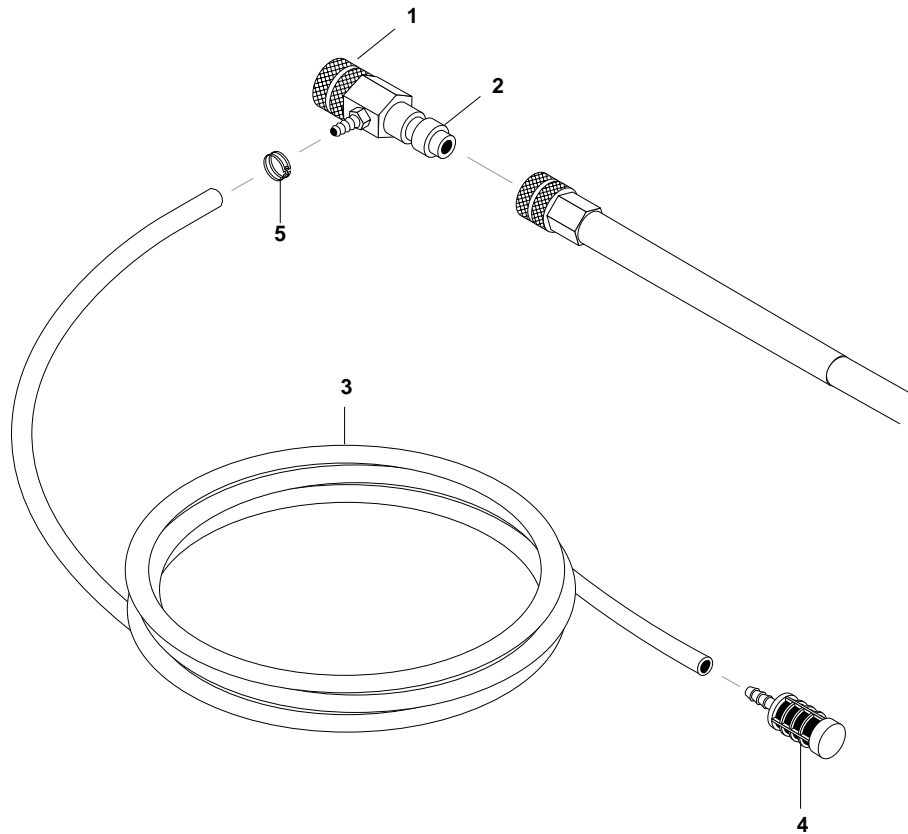

## EXPLODED VIEW PARTS LIST

ITEM	PART NO.	DESCRIPTION	QTY	ITEM	PART NO.	DESCRIPTION	QTY
1	5-0104	Engine, Honda GX1601QX2, 5.5 HP	1	18	10-02025A	Label, "HOT CALIENTE", w/Arrows	1
	95-07141120	▲ Key, 0.185 SQR x 1.75"	1	19	10-02029	Label, Cool Engine	1
2	5-1630	Pump, Legacy WMG 2625 (302237)	1	20	1-99274000	Screw	4
	5-23027	Pump, General TP2530 (302231)	1	21	10-08017	Label, Intended For Outdoor Use	1
3	1-96701400	Washer	4	22	10-9999	Label, Clear Lexan, 2-1/4" x 4"	1
4	95-07200126	Handle Assy, CD	1	23	11-0350F	Label, French Warning	1
5	2-01041	Pad, Soft Rubber, 50 Duro	4	24	5-3024	Unloader, General (302231)	1
6	4-16540	Nozzle, Compl. QCEM-6540 Brass	1		5-3151	Unloader, APR 3000 (302237)	1
7	4-12803515	Nozzle, SAQCMEG 1503.5, Yellow	1	25	90-4002	Washer, 3/8"	2
8	2-0103	Grommet, Rubber, Nozzle Holder	2	26	2-30082	Pump Protector, 1/2" (302237)	1
9	90-1011	Bolt, 5/16" x 1-3/4", NC HH	2		2-300816	Pump Protector, 3/8" (302231)	1
10	90-4001	Washer, 5/16" Flat, SAE	6	27	2-1046	Plug, 1/4" (302237)	1
11	90-2001	Nut, 5/16", ESNA, NC	4		2-1044	Plug, 1/8" (302231)	1
12	11-0311	Label, Shark, Warning/ Instructions	1	28	2-10942	Swivel, 1/2" MP x 3/4" GHF (302237)	1
13	2-2006	Nipple, 3/8" x 3/8" NPT ST Fem	1		2-10943	Swivel, 3/8" MP x 3/4" GHF (302231)	1
14	90-1017	Bolt, 3/8" x 1-1/4", NC HH	2	29	4-011183	Detergent Injector Assy, Non-Adjust #2 (See Detergent Injector Breakdown)	1
15	90-2002	Nut, 3/8", ESNA, NC	2			▲ Not Shown	
16	90-40125	Washer, 3/8" x 1", Steel	4				
17	90-1009	Bolt, 5/16" x 1-1/2", NC HH	2				

**CD DETERGENT INJECTOR ASSEMBLY  
ALL MODELS**

ITEM	PART NO.	DESCRIPTION	QTY
1	4-011183	Detergent Injector Assy, Non-Adjust #2	1
2	3-1202	Detergent Injector, Non-Adjust #2	1
3	4-02080000	Tube, 1/4" x 1/2", Clear Vinyl	6ft.
4	2-1904	Strainer, 1/4" Hose Barb	1
5	2-9040	Clamp, Hose, UNI .46 - .54	1