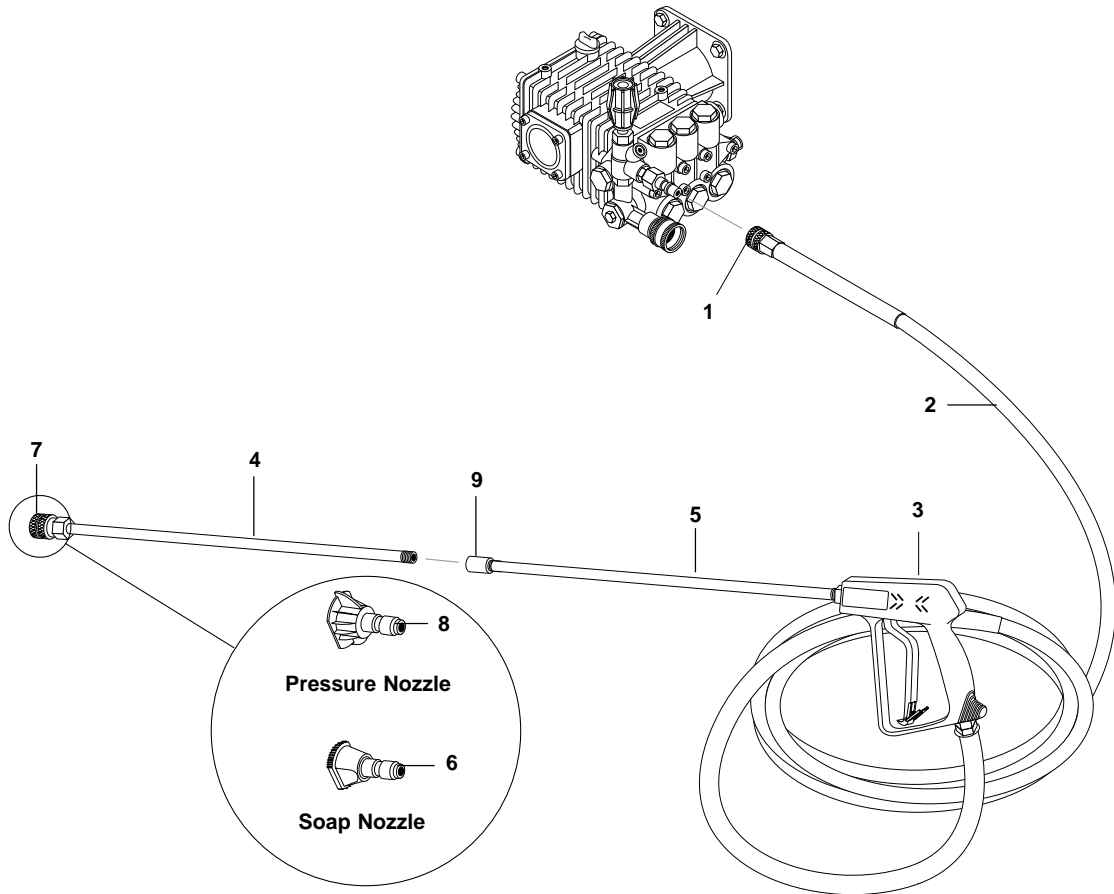

**CD HOSE & SPRAY GUN ASSEMBLY
ALL MODELS**

ITEM	PART NO.	DESCRIPTION	QTY
1	2-2002	Coupler, 3/8" Female	1
	2-0121	▲ O-Ring, Quick Coupler, 3/8"	1
2	4-02093450BC	Hose, 3/8" x 50', 1 Wire, w/Coupler	1
3	4-01246	Spray Gun, Shut-Off, AP-1000	1
4	4-0110531	Wand, 15.5" Half, w/Coupler, Nozzle Side	1
5	4-0110532	Wand, 15.5" Half, Spray Gun Side	1

ITEM	PART NO.	DESCRIPTION	QTY
6	4-16540	Nozzle Compl., QCEM-6540 Brass	1
7	2-2000	Coupler, 1/4" Female	1
	2-0119	▲ O-Ring, Quick Coupler 1/4"	1
8	See Exploded View For Nozzle Size.		
9	2-1014	Coupling, 1/4" Hex	1
		▲ Not Shown