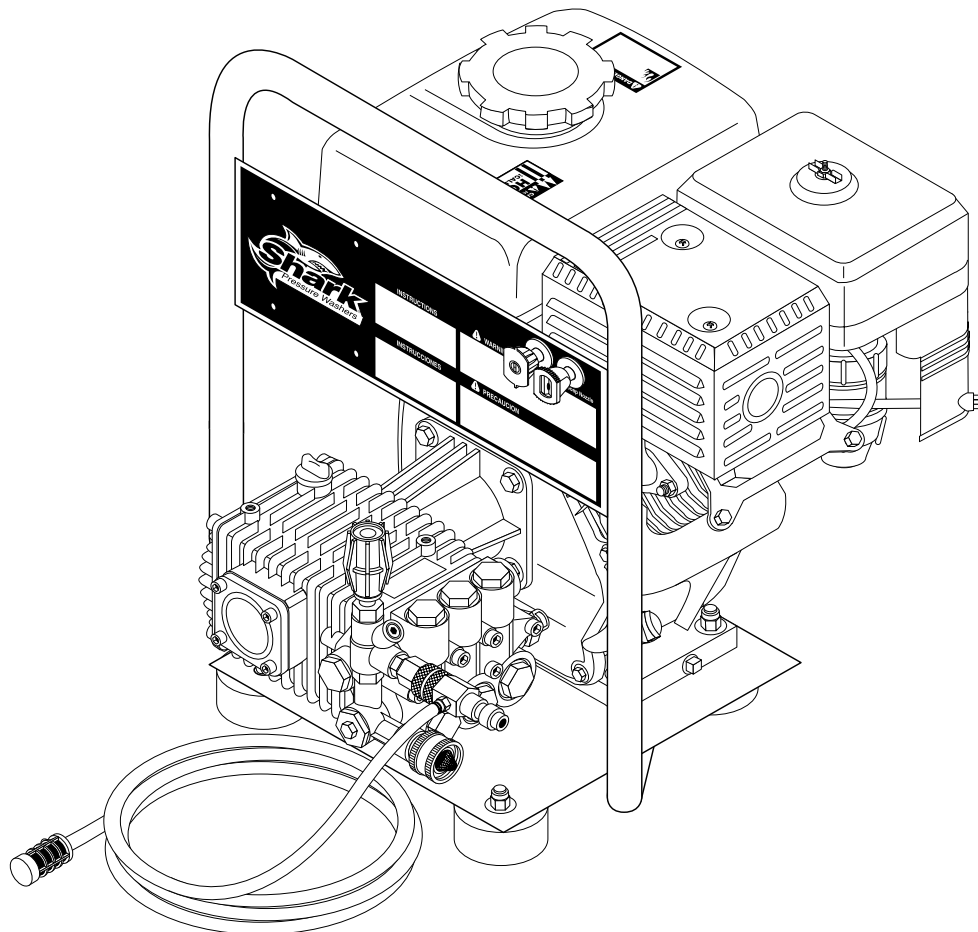

MODEL: CD

OPERATING INSTRUCTION AND PARTS MANUAL

■ CD-3022