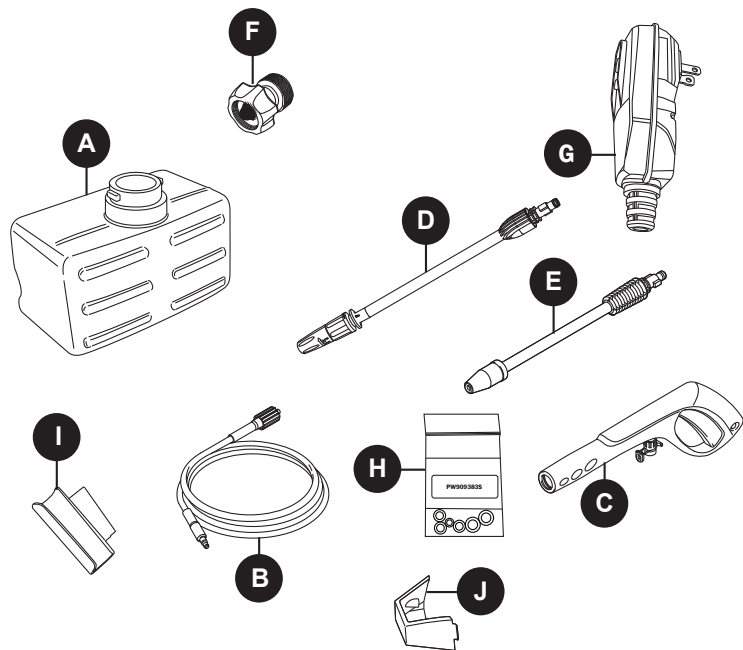

BE

ELECTRIC PRESSURE WASHER

P1615EN

Operation Manual

93499-FL

BEPOWEREQUIPMENT

.COM

REPLACEMENT PARTS LIST

PART	DESCRIPTION	PART #
A	Detergent Tank (28 oz.)	PW4220020
B	Soft PVC Hose	PW4221520
C	Spray Gun	PW3084633
D	High/Low Nozzle Lance	PW4220013
E	Turbo Nozzle Lance	PW50976
F	Garden Hose Adapter	PW4221570
G	GFCI Assembly	PW4221160
H	O-Ring Kit	PW909383S
I	Gun Holster	PW4220040
J	Nozzle Tray	PW4220050