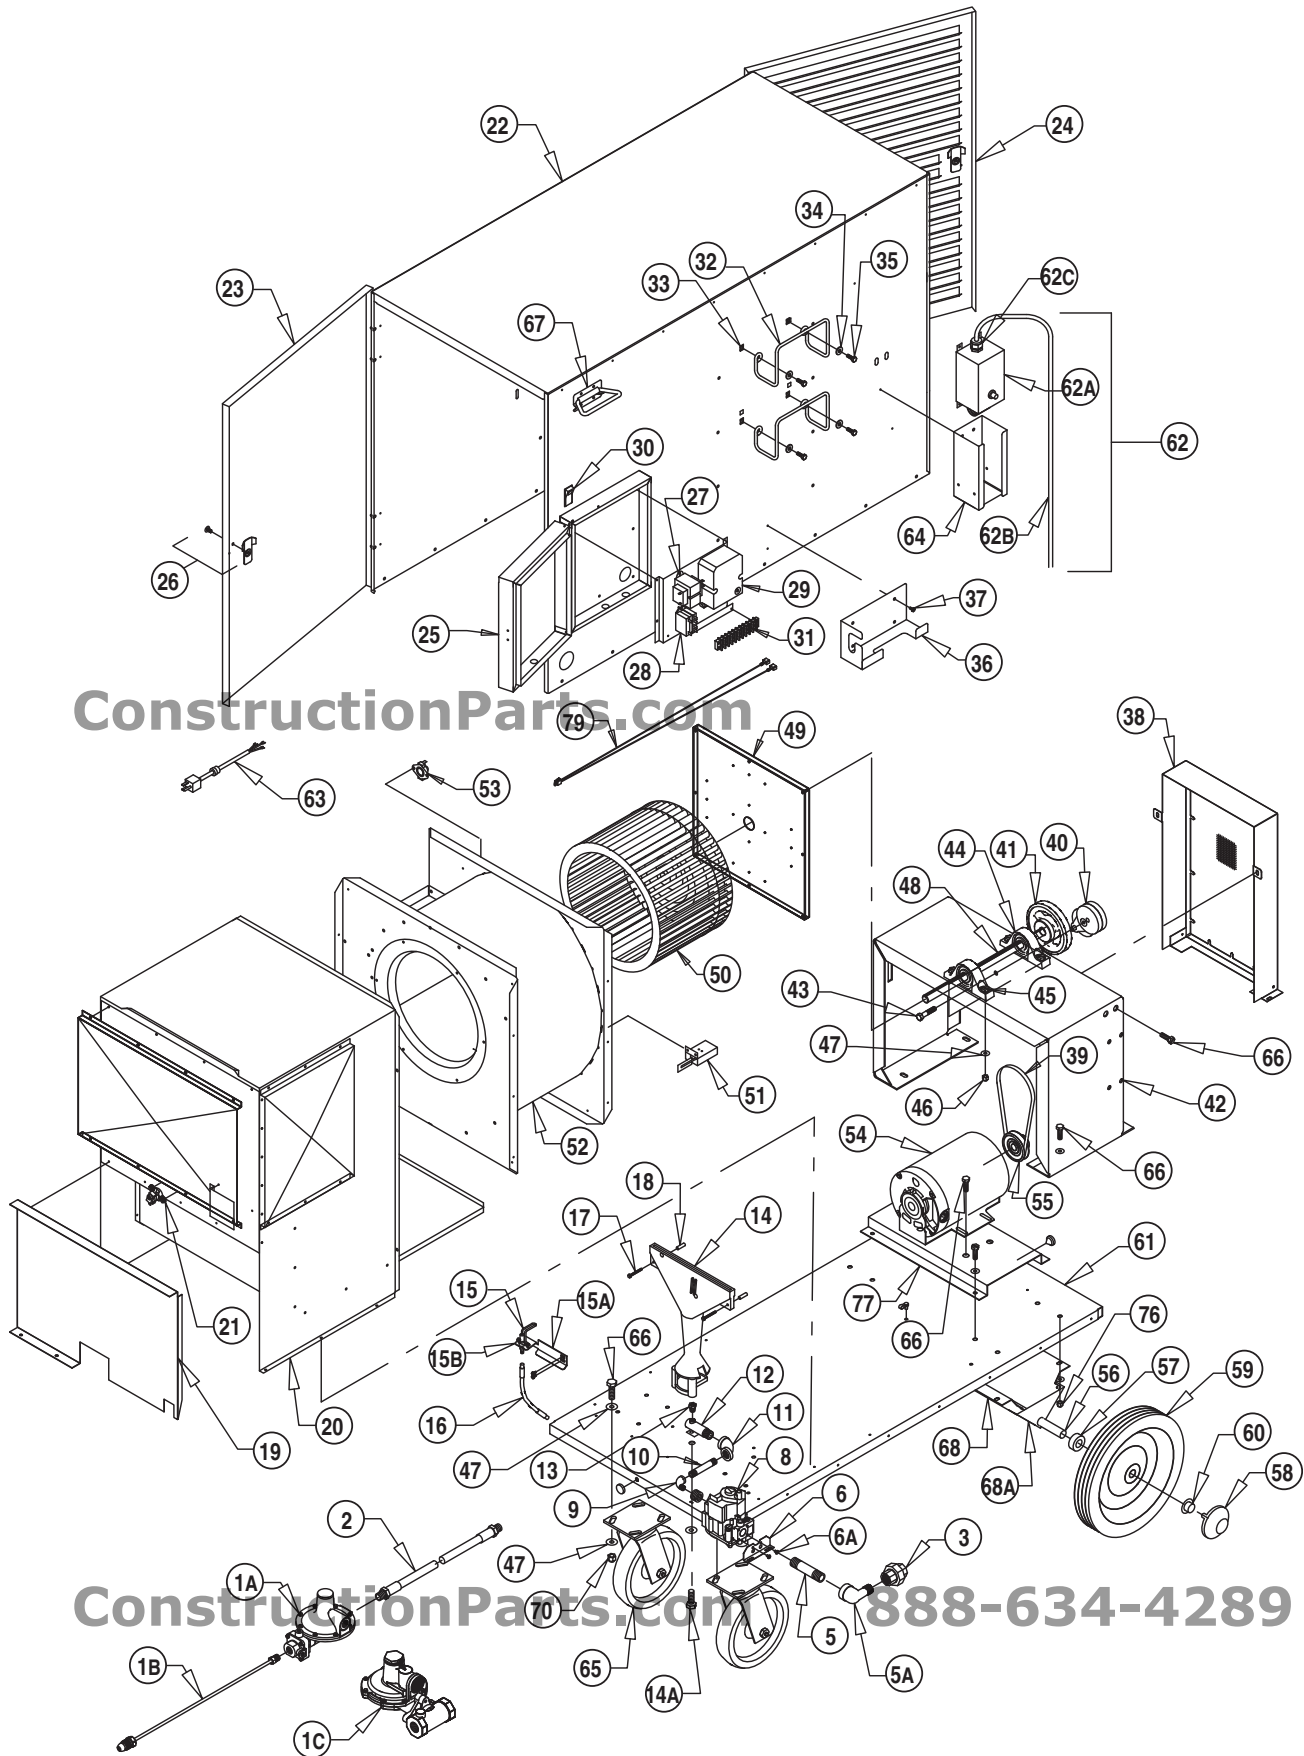

Parts Identification

Premier 350 US
Model TS350D

888-634-4289

PARTS SCHEMATIC

ConstructionParts.com

ConstructionParts.com 888-634-4289

PARTS LIST

Item	Description	Part Number
1A	Regulator Propane Gas	25767
1B	Pigtail Connector Propane Gas	25774
1C	Regulator Natural Gas	25108
2	Hose, 3/4 ID x 15 Ft.	23078
3	Union	25272
5	Nipple, 3/4 x 4 In.	22403
5A	Street Ell	25273
6	Bracket, Gas Control	21768
6A	Screws	09425
8	Valve, Gas Control Propane Gas	23153
	Natural Gas	23154
9	Ell	01359
10	Nipple	07148
11	Elbow, 1/2 NPT	01426
12	Manifold	09291
13	Orifice, Burner Propane Gas	22898
	Natural Gas	22901
14	Burner	23176
14A	Bolt, Burner	02692
14B	Washer	01589
15	Igniter	06479
15A	Bracket	22895
15B	Screws	07288
16	Lead, Ignition	24810
17	Screw, Burner Mounting	02688
18	Spacer, Burner	02687
19	Panel, Burner Access	24012
20	Chamber, Heat	22890
21	Switch, High Limit, Burner End, 325°F	81108
22	Case Assembly w/ Control Panel & Access Door	22877
23	Panel, Case Access, Burner	22881
24	Panel, Case Access, Motor	22880
25	Panel, Control Box Cover	22875
26	Latch	09199
27	Transformer	09615
28	Relay	08685
29	Control Ignition	25590
30	Switch, Selector w/ L.E.D.	22017
31	Terminal Strip	22905
32	Hose Hanger	08936
33	Cage Nut	07708
34	Washer, 1/4	03054
35	Bolt, 1/4 - 20 x 3/4	11254
36	Bracket, Regulator Storage	22917
37	Screws, Regulator Storage Bracket and Thermostat Storage Bracket	07288
38	Guard, Belt	24021
39	Belt	24031
40	Belt Tensioner	25135