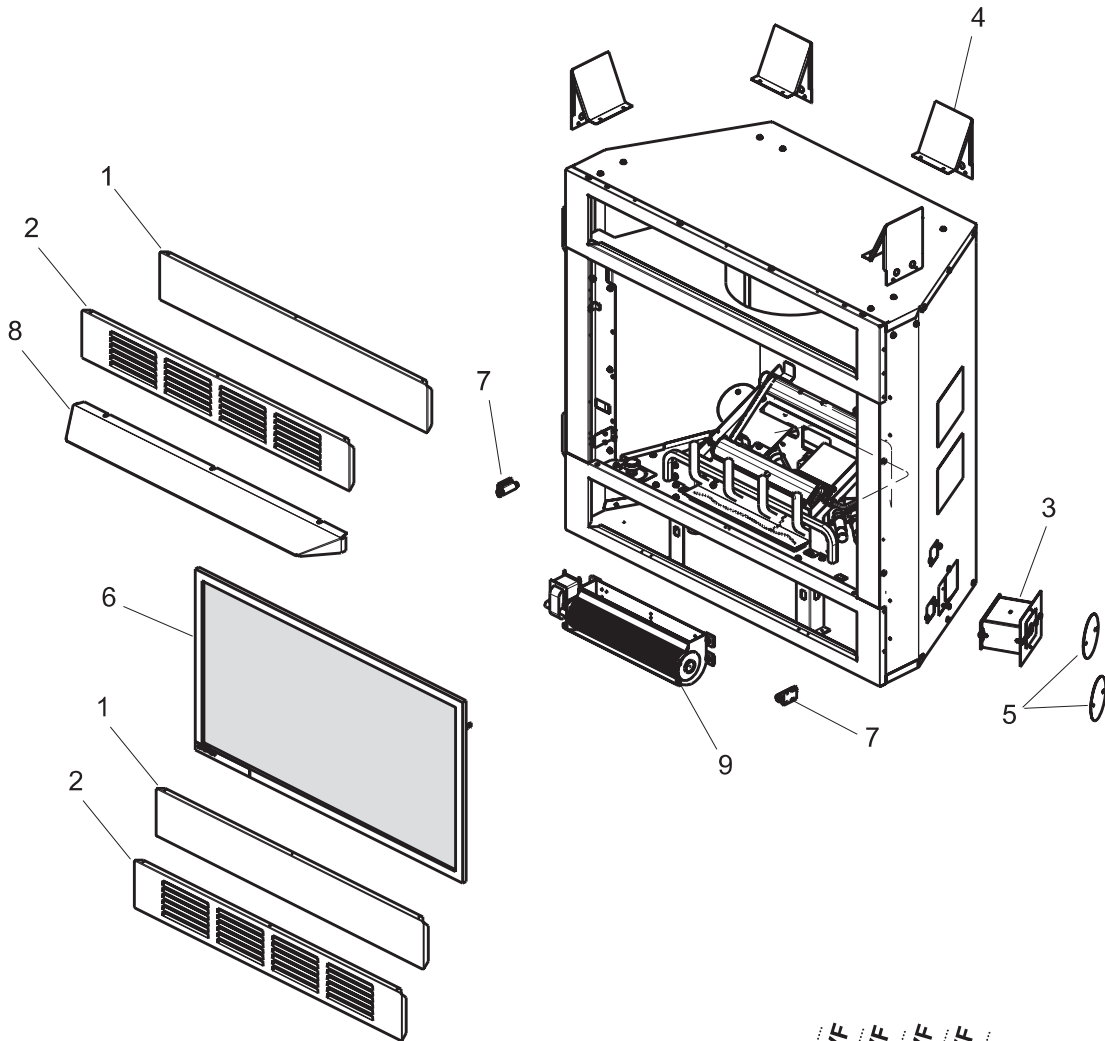

PARTS

FIREPLACE MODELS SVFS32NEVF, SVFS32PEVF, SVFS36NEVF AND SVFS36PEVF

This list contains replaceable parts used in your fireplace. When ordering parts, follow the instructions listed under *Replacement Parts* on page 45 of this manual.

KEY NO.	PART NO.	DESCRIPTION					QTY.
			SVFS32NEVF	SVFS32PEVF	SVFS36NEVF	SVFS36PEVF	
1	108423-01	Panel Closure Smooth	•	•			2
	106651-01	Panel Closure Smooth			•	•	2
2	108423-02	Panel Face Top 32" Stamped	•	•			2
	106684-01	Panel Closure Top Louvered 36"			•	•	2
3	110037-01	Electrical Duct Assembly	•	•	•	•	1
4	20280	Spacer, Top	•	•	•	•	4
5	21171	Cover Gas Conduit Plate	•	•	•	•	5
6	126366-01	ASM 32" Fireplace System Screen	•	•			1
	126366-02	ASM 36" Fireplace System Screen			•	•	1
7	125519-01	Magnet, Door Latch	•	•	•	•	2
8	126375-01	Hood 32" Fireplace System	•	•			1
	126375-02	Hood 36" Fireplace System			•	•	1
9	119943-01	Blower	•	•	•	•	1