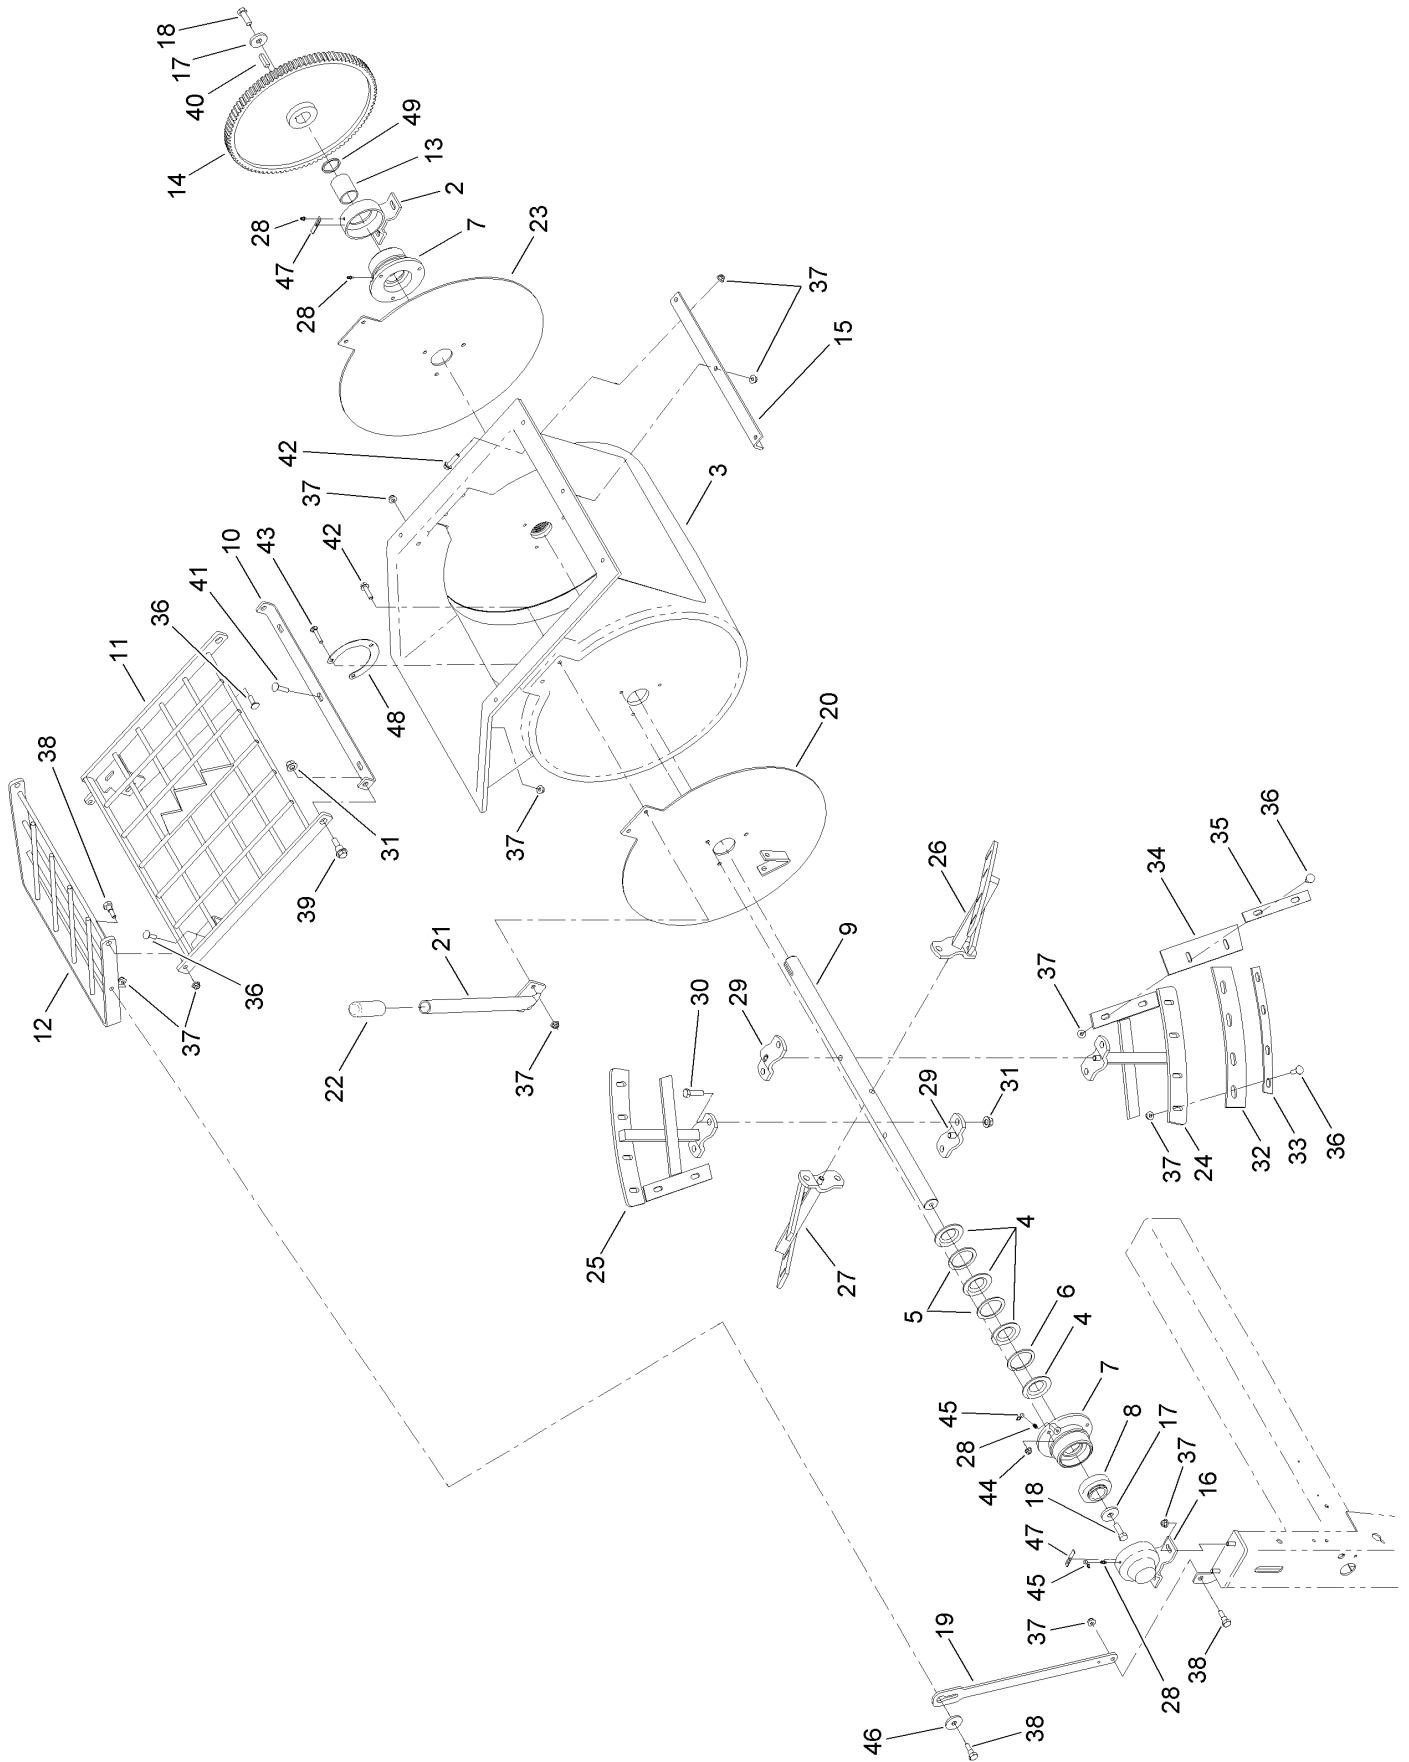

Drum Assembly

Drum Assembly (continued)

<i>Ref.</i>	<i>Part Number</i>	<i>Qty.</i>	<i>Description</i>	<i>Ref.</i>	<i>Part Number</i>	<i>Qty.</i>	<i>Description</i>
2	ST24021-01	1	Trunnion	26	ST45852-01	1	Paddle
3	125-6303	1	Drum	27	ST45853-01	1	Paddle
4	ST32324	8	Seal-Drum	28	ST46042	4	Fitting-Grease
5	ST24017	4	Washer-Flat	29	ST24107-01	2	Clamp
6	ST25881	2	Washer-Split	30	325-7	6	Screw-HH
7	ST32326-01	2	Housing-Bearing	31	99-5107	8	Nut-Lock
8	ST32003	2	Bearing-Ball	32	ST24106	4	Blade-Rubber, Long
9	ST45854-01	1	Shaft-Drum	33	ST24104-01	4	Bar-Backer, Long
10	ST42641-01	1	Mount-Guard	34	ST47331	2	Blade-Rubber, Short
11	125-6296-01	1	Guard-Stationary	35	ST42707-01	2	Bar-Backer, Side
12	125-6297-01	1	Guard-Drum	36	3231-25	24	Bolt-CARR
13	ST25909	1	Spacer-Shaft, Drum	37	104-8301	45	Nut-Flange, NI
14	ST26933-03	1	Gear-94 Teeth	38	80-1300	4	Bolt-Shoulder
15	ST43115-01	1	Support-Guard	39	116-0780	2	Screw-HHF, Shoulder
16	ST36574-01	1	Trunnion-Capped	40	ST81060	1	Key-Square
17	ST26326	2	Washer-Flat	41	3231-5	5	Screw-CARR
18	325-6	2	Screw-HH	42	114-4681	8	Screw-HHF
19	125-6290-03	1	Bar-Guard, Lifter	43	3230-5	6	Screw-CARR
20	ST45845-01	1	End-Drum	44	104-8300	6	Nut-Flange, NI
21	ST24406-01	1	Handle	45	ST47001	4	Cap-Plug
22	ST47023	1	Grip-Hand	46	106-2008	1	Washer-Thrust
23	ST45846-01	1	End-Drum	47	125-8175	2	Decal-Grease
24	ST45848-01	1	Paddle	48	127-1666-01	2	Spacer-Bolt
25	ST45849-01	1	Paddle	49	ST44284	1	Spacer-Shaft, Drum

NOTE: If your mixer has a WELDED ON bearing housing you must purchase this bearing kit version: ST22153
The ST23432 featured here is for the BOLT on version ONLY.