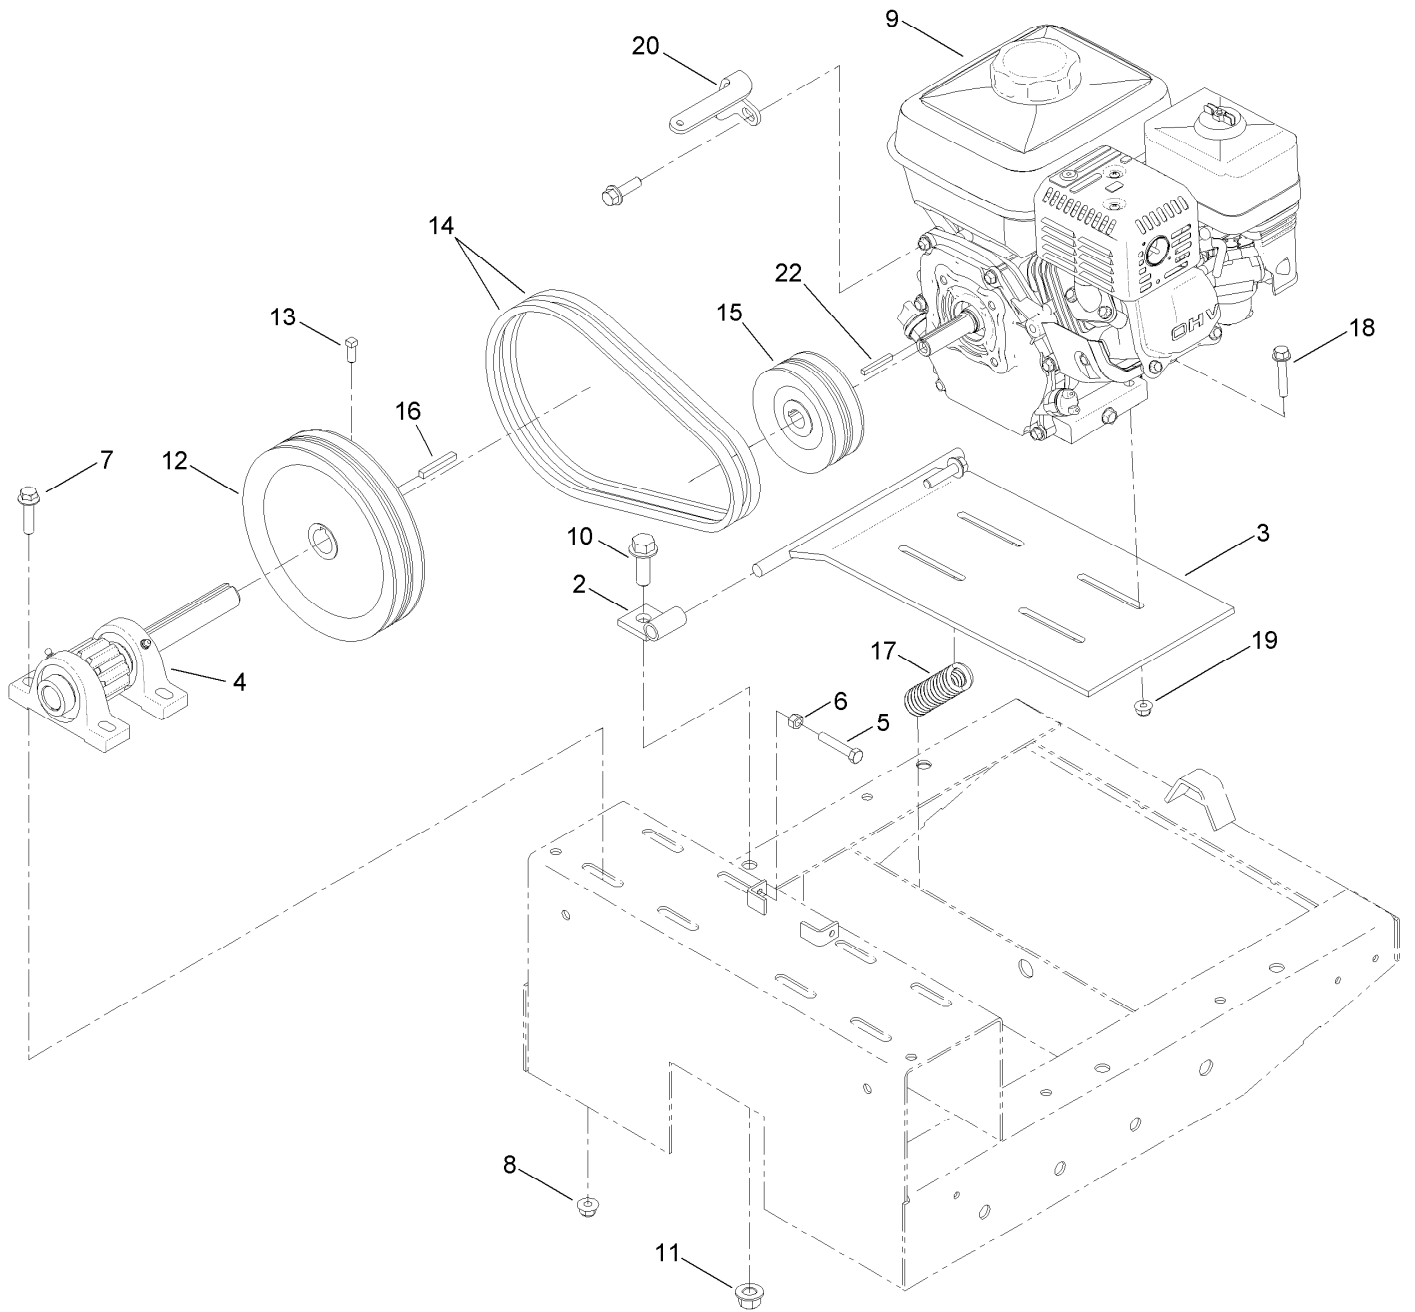

Engine and Pinion Assembly

Engine and Pinion Assembly (continued)

<i>Ref.</i>	<i>Part Number</i>	<i>Qty.</i>	<i>Description</i>	<i>Ref.</i>	<i>Part Number</i>	<i>Qty.</i>	<i>Description</i>
2	ST57786-03	2	Mount-Motor	12	ST38450	1	Sheave
3	ST39557-03	1	Base-Motor	13	120-6474	2	Screw-Set, SQH
4	ST21471	1	Pinion ASM	14	ST34052	2	Belt-V
5	322-41	1	Screw-HH	15	ST38449	1	Sheave
6	3217-6	1	Nut-Hex	16	7-0238	1	Key-Square
7	114-4681	4	Screw-HHF	17	ST34849	1	Spring
8	104-8301	4	Nut-Flange, NI	18	114-4681	4	Screw-HHF
9	125-4812	1	Engine-Honda, Gx240 ●	19	104-8301	4	Nut-Flange, NI
10	100-6116	2	Screw-HHF	20	127-1665-03	1	Guide-Belt
11	99-5107	2	Nut-Lock	22	7-0238	1	Key-Square

● Obtain parts from www.honda-engines.com