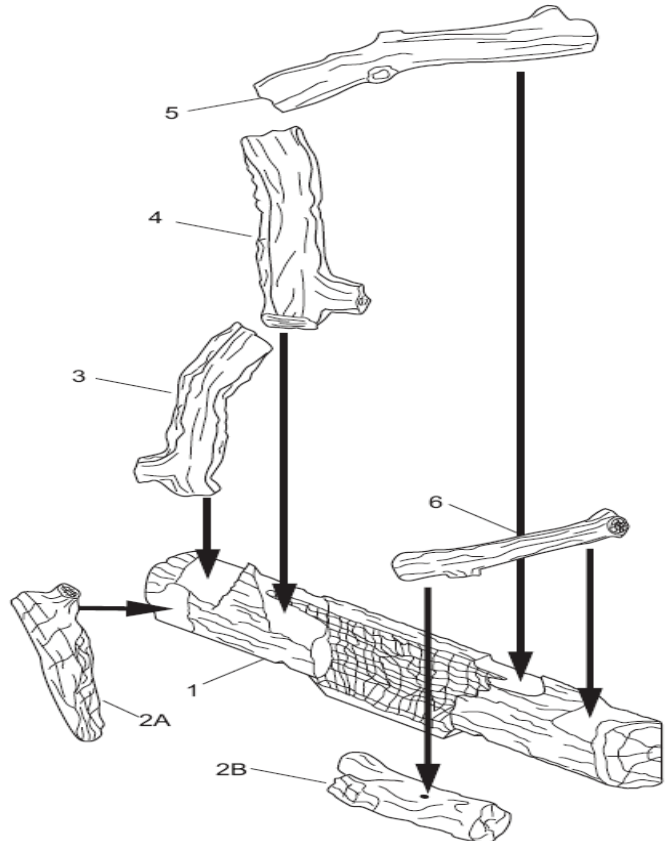

FMI Mission 36" and 42" B-Vent Logs

MODELS: M36, M36P, M36E, M36EP, M36B, M36PB, M36EB, M36EPB, M36H, M36PH, M36EH, M36EPH, M42, M42P, M42E, M42EP, M42B, M42PB, M42EB, M42EPB, M42H, M42PH, M42EH, M42EPH

	Part Number	Description
36" Logs		
-	107999-01	Log Set
1	108724-01	Right Front 9" Split Log
2	901098-01	Rear Log
3	108720-01	Top Right Log - 11 3/4"
4	108721-01	Top Right Log - 16"
5	108722-01	Top Left Log - 13 1/2" Y-Log
6	108723-01	Top Left Log - 11"
42" Logs		
-	107999-02	Log Set
1	901098-02	Rear Log
2A	108723-01	Left Front Log - 11"
2B	108839-01	Right Front Log - 15 3/4" Round
3	108722-01	Top Left Log - 13 1/2" Y-Log
4	108838-01	Inside Top Left Log - 15 3/4" Split
5	108721-01	Inside Top Right Log - 16"
6	108720-01	Top Right Log - 11 3/4"

36" Log Set

42" Log Set