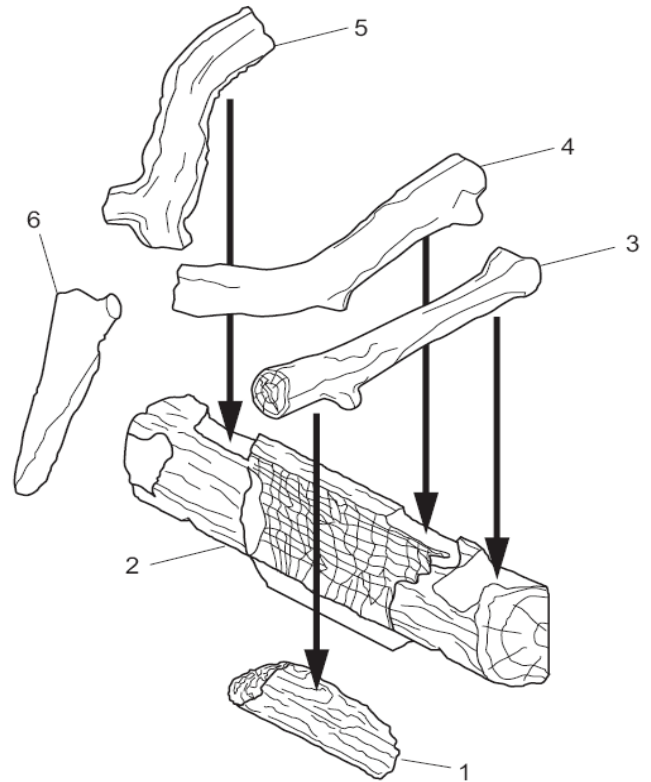

FMI Mission 36" and 42" B-Vent Logs

MODELS: M36, M36P, M36E, M36EP, M36B, M36PB, M36EB, M36EPB, M36H, M36PH, M36EH, M36EPH, M42, M42P, M42E, M42EP, M42B, M42PB, M42EB, M42EPB, M42H, M42PH, M42EH, M42EPH

	Part Number	Description
36" Logs		
-	107999-01	Log Set
1	108724-01	Right Front 9" Split Log
2	901098-01	Rear Log
3	108720-01	Top Right Log - 11 3/4"
4	108721-01	Top Right Log - 16"
5	108722-01	Top Left Log - 13 1/2" Y-Log
6	108723-01	Top Left Log - 11"
42" Logs		
-	107999-02	Log Set
1	901098-02	Rear Log
2A	108723-01	Left Front Log - 11"
2B	108839-01	Right Front Log - 15 3/4" Round
3	108722-01	Top Left Log - 13 1/2" Y-Log
4	108838-01	Inside Top Left Log - 15 3/4" Split
5	108721-01	Inside Top Right Log - 16"
6	108720-01	Top Right Log - 11 3/4"

36" Log Set

42" Log Set